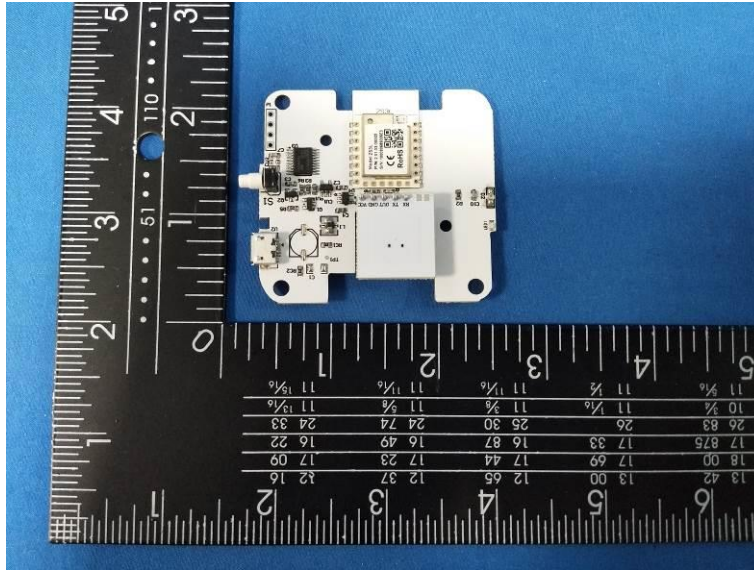

Internal Photos of the EUT

Photo 1

Photo 2

Photo 3

Photo 4

Photo 5

ZIGBEE PCB
antenna

Photo 6