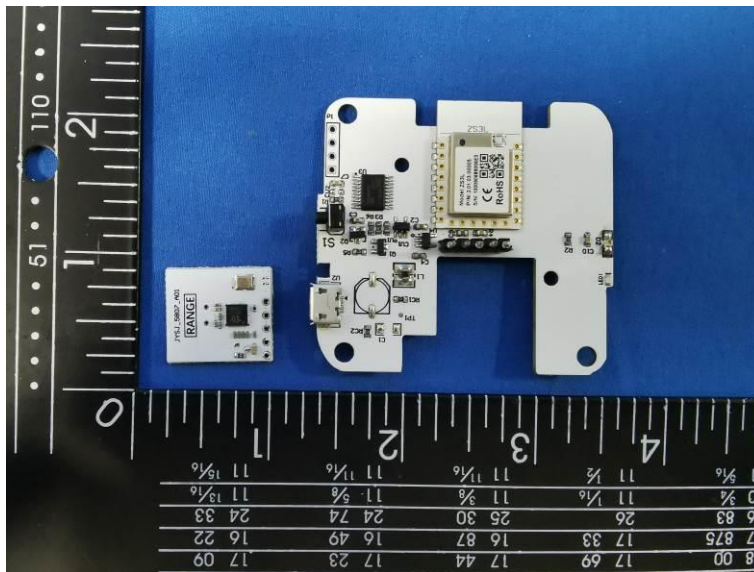

Internal Photos of the EUT

Photo 1

Photo 2

Photo 3

Photo 4

Photo 5

ZIGBEE PCB
antenna

Photo 6