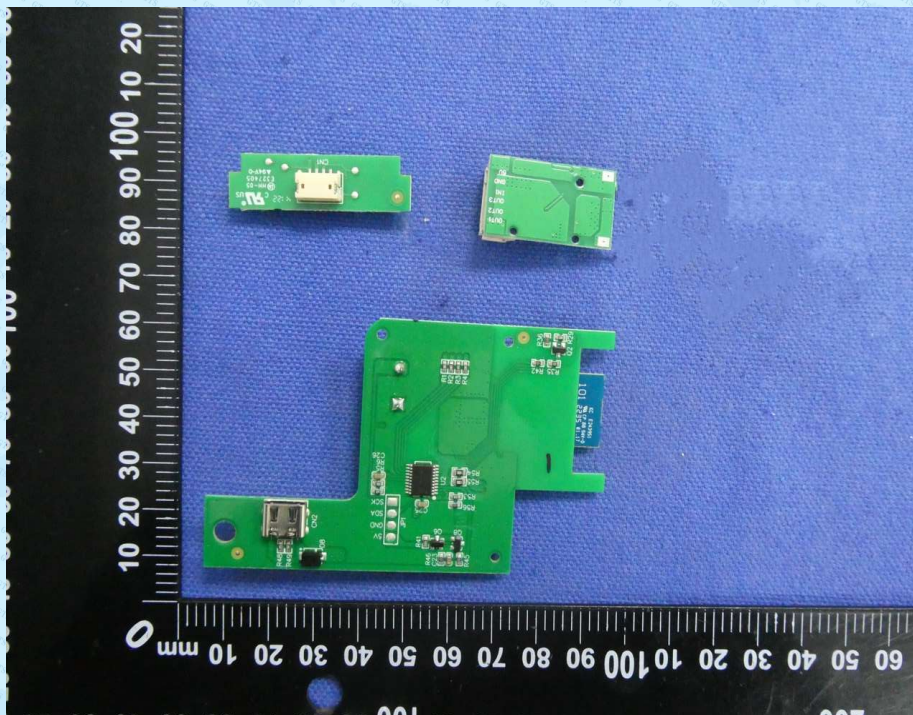

Product Name: PET WATER DISPENSER
Test Model No.: MY01,MY01S,MY01A,MY01SA,MY01E,MY01SE

EUT Constructional Details

EUT Photo

EUT Photo

EUT Photo

EUT Photo

EUT Photo

EUT Photo

EUT Photo

-----End-----