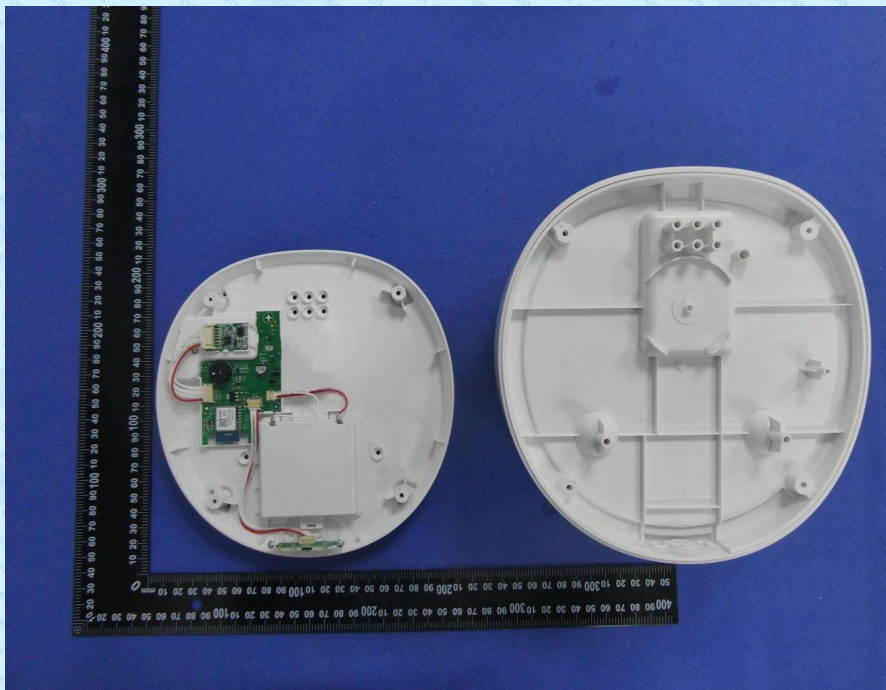

Product Name: PET WATER DISPENSER
Test Model No.: MY01,MY01S,MY01A,MY01SA,MY01E,MY01SE

EUT Constructional Details

EUT Photo

EUT Photo

EUT Photo

EUT Photo

EUT Photo

EUT Photo

EUT Photo

-----End-----