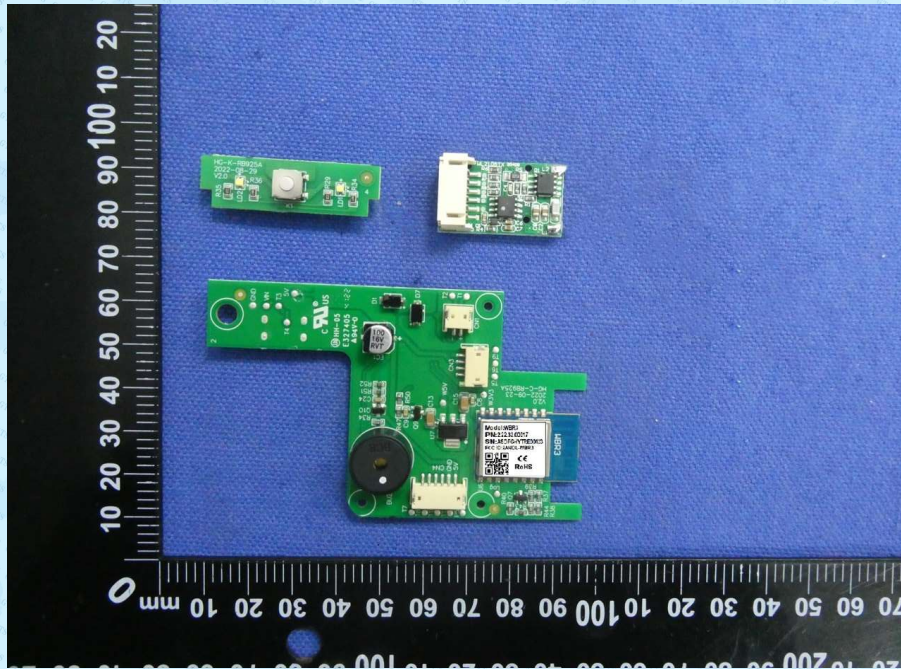

Product Name: PET WATER DISPENSER
Test Model No.: MY01,MY01S,MY01A,MY01SA,MY01E,MY01SE

EUT Constructional Details

EUT Photo

EUT Photo

EUT Photo

EUT Photo

EUT Photo

EUT Photo

EUT Photo

-----End-----