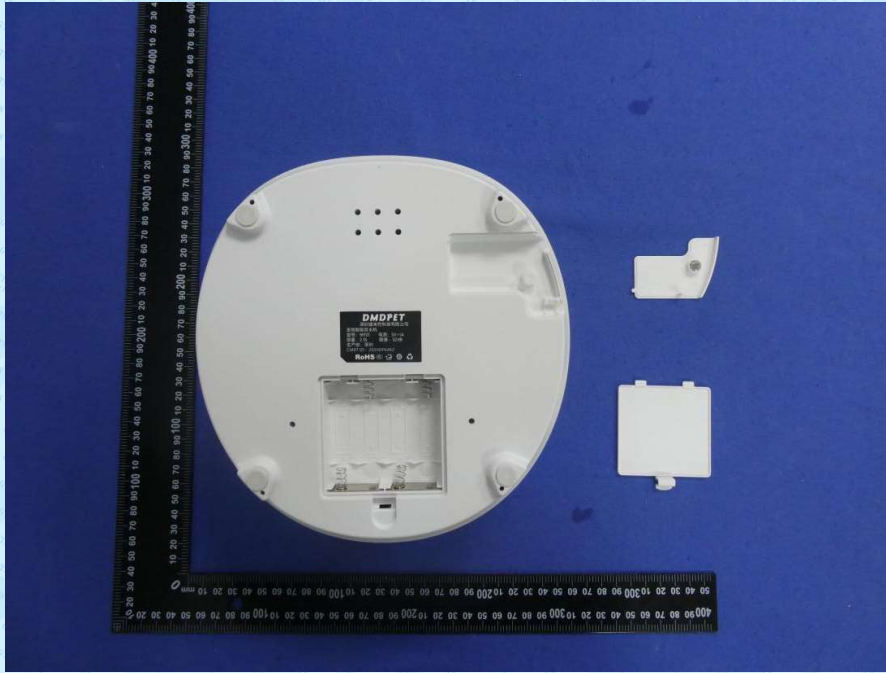

Product Name: PET WATER DISPENSER
Test Model No.: MY01,MY01S,MY01A,MY01SA,MY01E,MY01SE

EUT Constructional Details

EUT Photo

EUT Photo

EUT Photo

EUT Photo

EUT Photo

EUT Photo