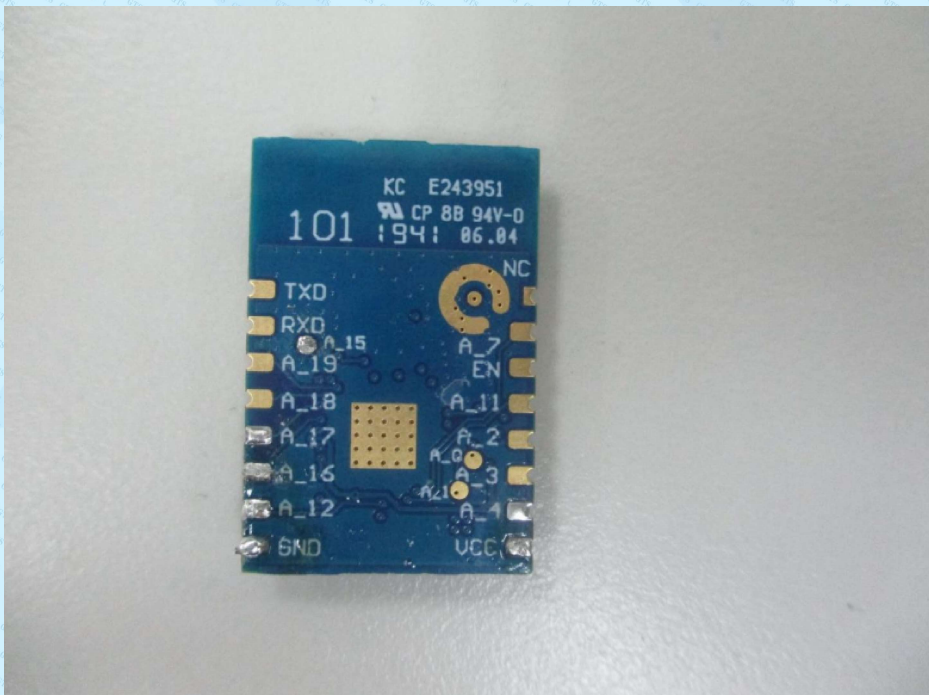

EUT Photo

-----End-----