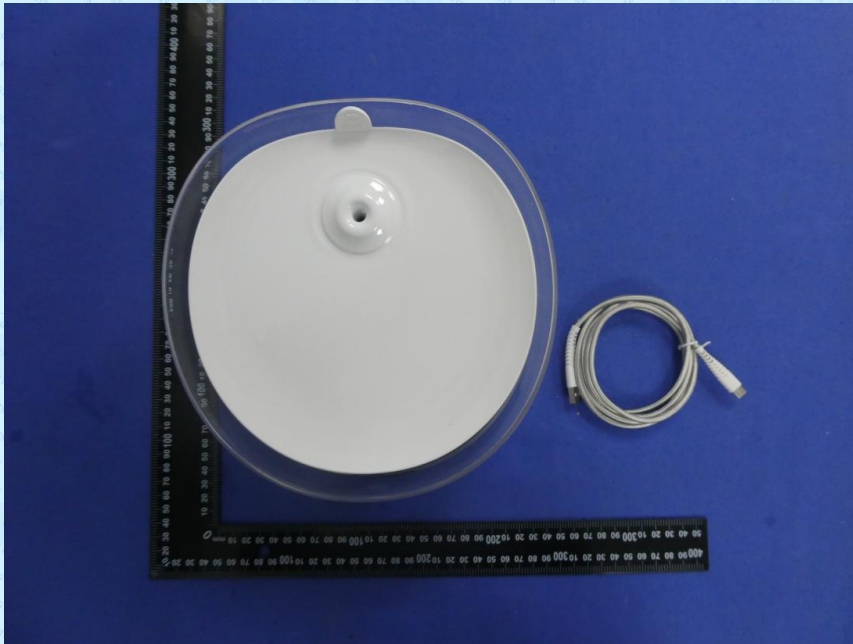

Product Name: PET WATER DISPENSER

Test Model No.: MY01,MY01S,MY01A,MY01SA,MY01E,MY01SE

## EUT Constructional Details

MY01,MY01A,MY01E

MY01S,MY01SA,MY01SE

-----End-----