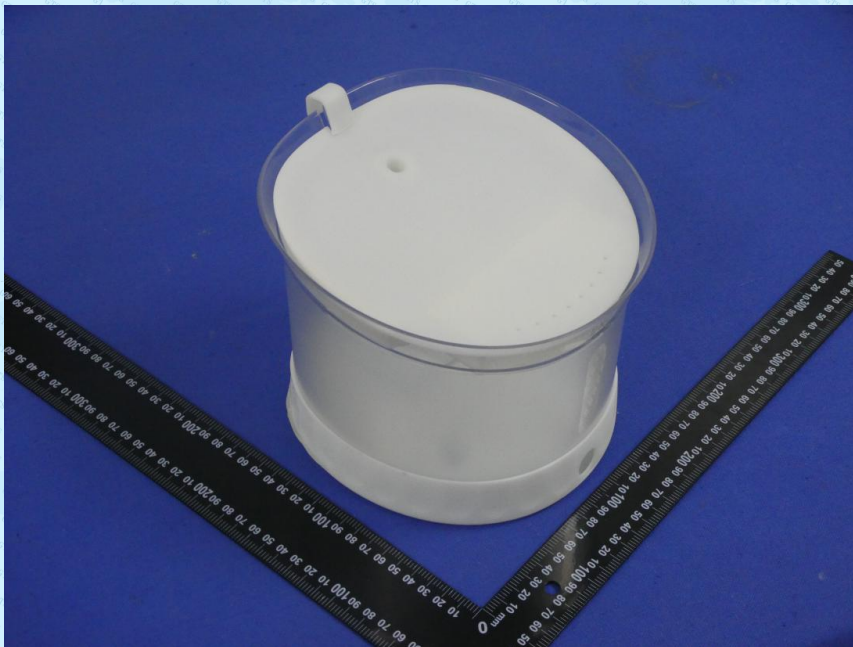

Product Name: PET WATER DISPENSER

Test Model No.: MY01,MY01S,MY01A,MY01SA,MY01E,MY01SE

## EUT Constructional Details

MY01,MY01A,MY01E

MY01S,MY01SA,MY01SE

-----End-----