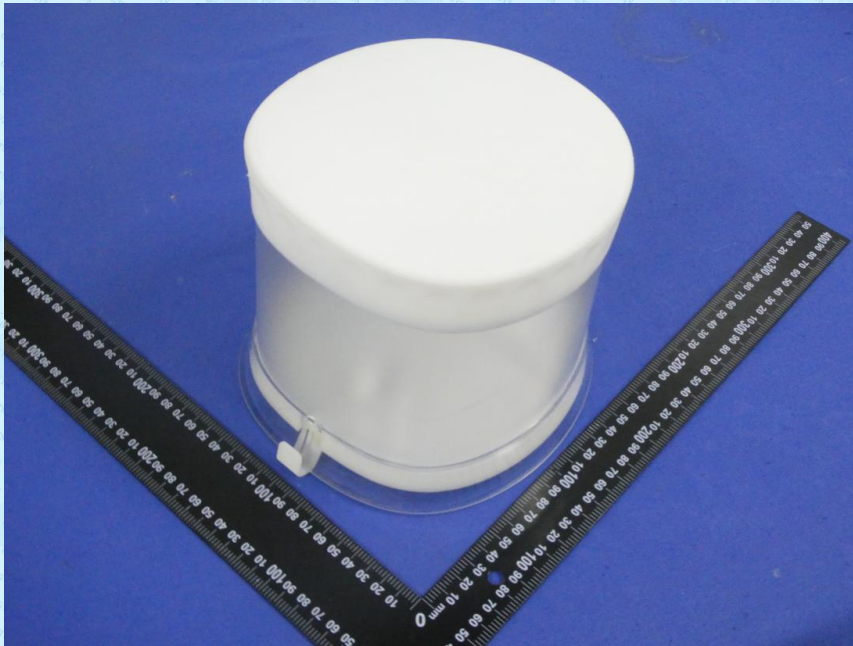

Product Name: PET WATER DISPENSER

Test Model No.: MY01,MY01S,MY01A,MY01SA,MY01E,MY01SE

## EUT Constructional Details

MY01,MY01A,MY01E

MY01S,MY01SA,MY01SE

-----End-----