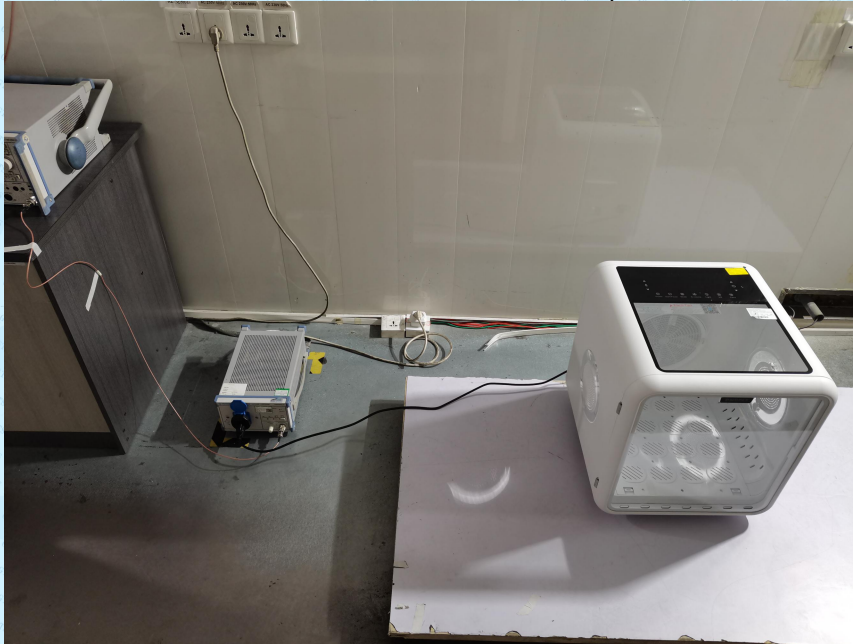

Product Name: PET DRYING BOX
Test Model No.: MH66,MH66T,MH66a,MH66Ta,MH66e,MH66Te

Test Setup Photo

Radiated Emission Below 1GHz Test Setup

Radiated Emission Above 1GHz Test Setup

Conducted Emission Test Setup