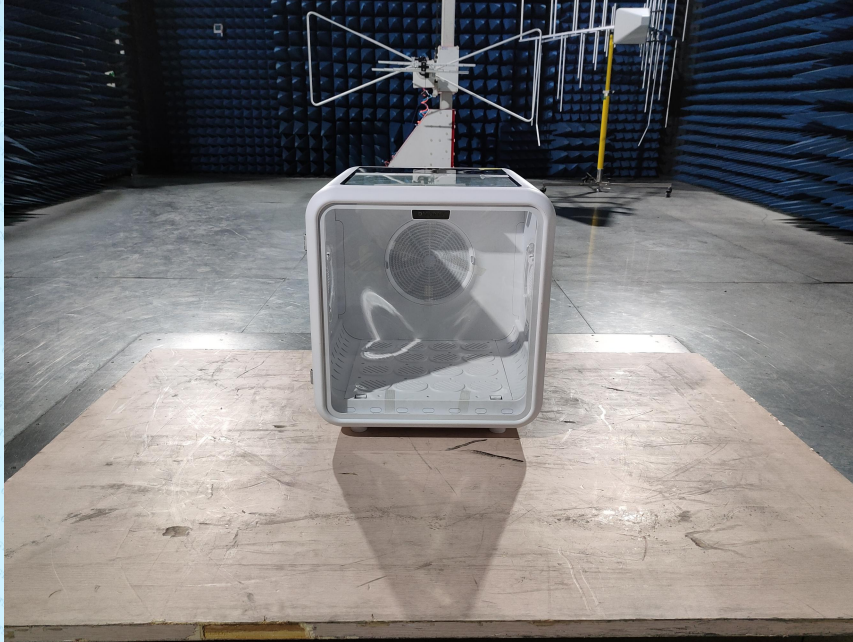

Product Name: PET DRYING BOX
Test Model No.: MH66,MH66T,MH66a,MH66Ta,MH66e,MH66Te

Test Setup Photo

Radiated Emission Below 1GHz Test Setup

Radiated Emission Above 1GHz Test Setup

Conducted Emission Test Setup