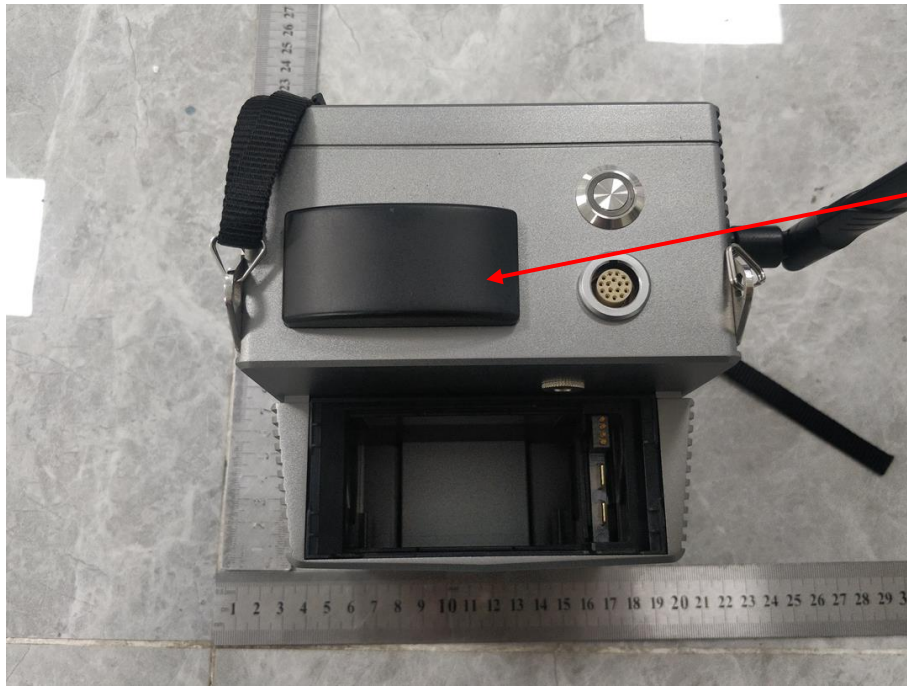

# Appendix C: Photographs of EUT

Product: Handheld Laser Scanner

Model: H8

External Photos

Antenna 0

Antenna 1