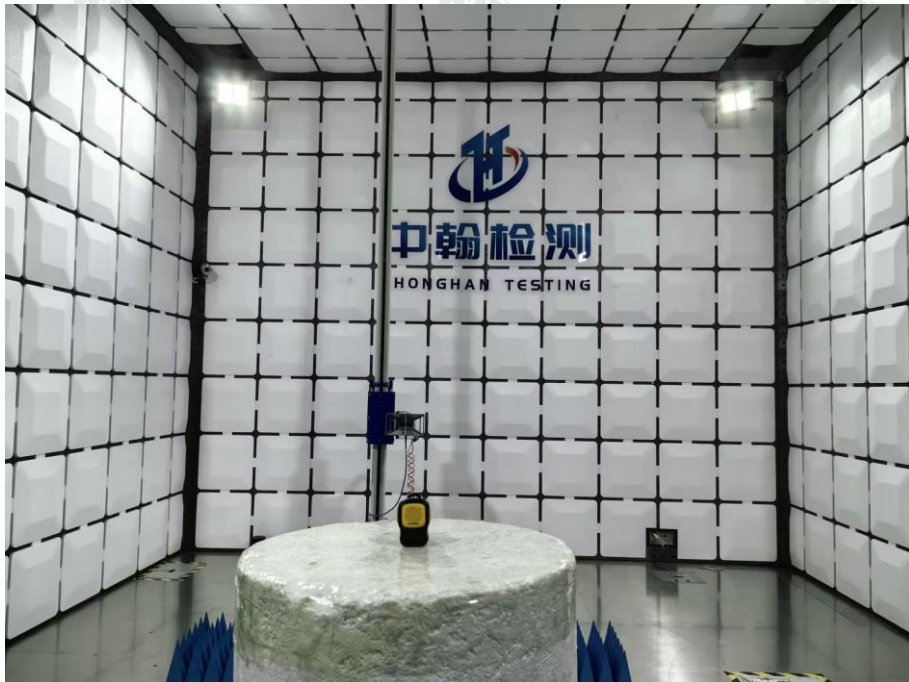

EUT TEST PHOTOS

ZHONGHAN

FCC ID: 2A9SX-TPPB

***** END OF REPORT *****