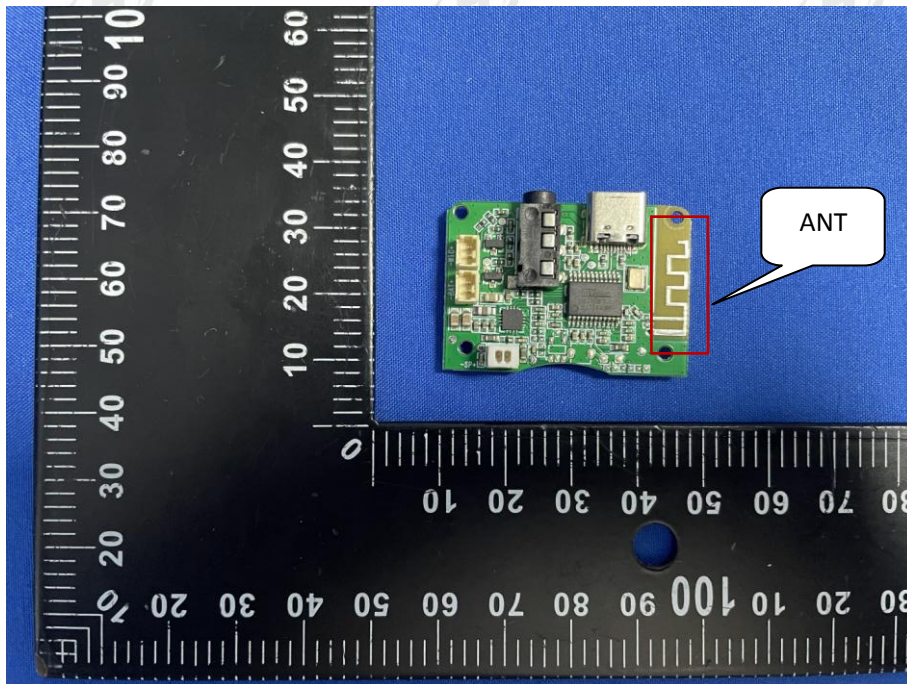

ZHONGHAN

FCC ID: 2A9SX-TPPB

### EUT PHOTO (Internal Photos)

ZHONGHAN

FCC ID: 2A9SX-TPPB

ZHONGHAN

FCC ID: 2A9SX-TPPB

\*\*\*\*\* END OF REPORT \*\*\*\*\*