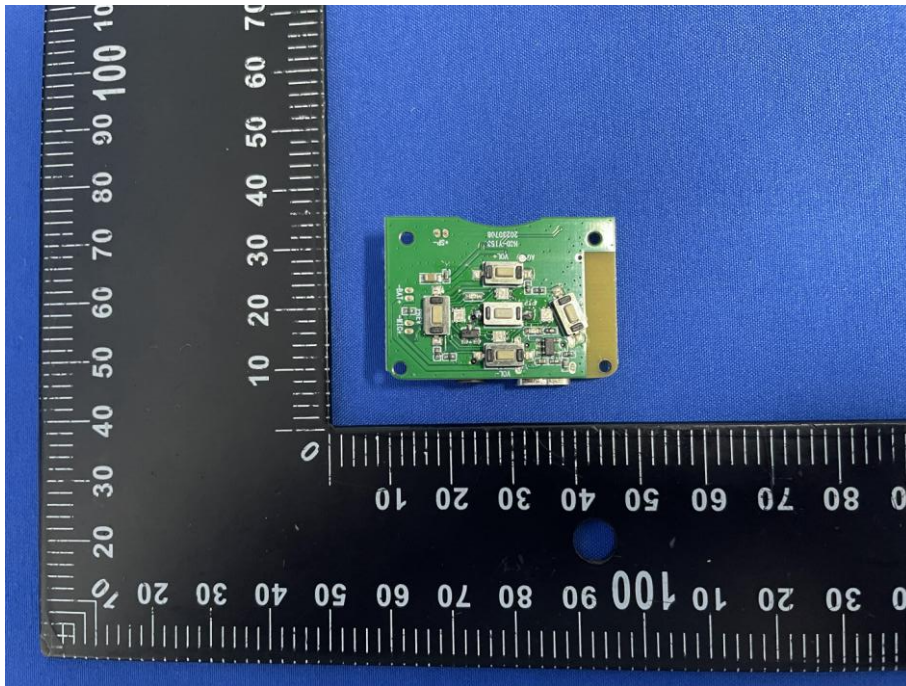

### EUT PHOTO (Internal Photos)

ZHONGHAN

FCC ID: 2A9SX-TPPB

ZHONGHAN

FCC ID: 2A9SX-TPPB

\*\*\*\*\* END OF REPORT \*\*\*\*\*