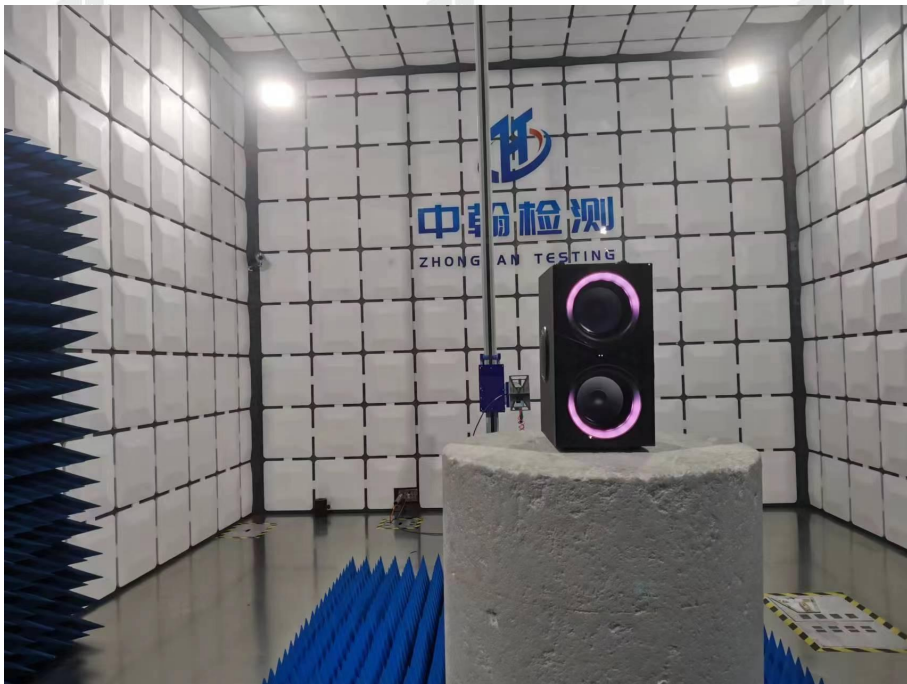

ZHONGHAN

FCC ID: 2A9SX-BB-02

EUT TEST PHOTOS

ZHONGHAN

FCC ID: 2A9SX-BB-02

***** END OF REPORT *****