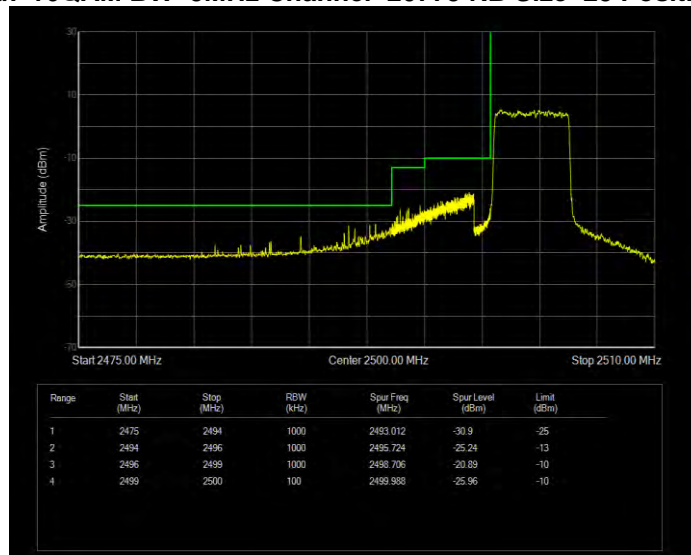

Band7 16QAM BW=5MHz Channel=20775 RB Size=25 Position=#0