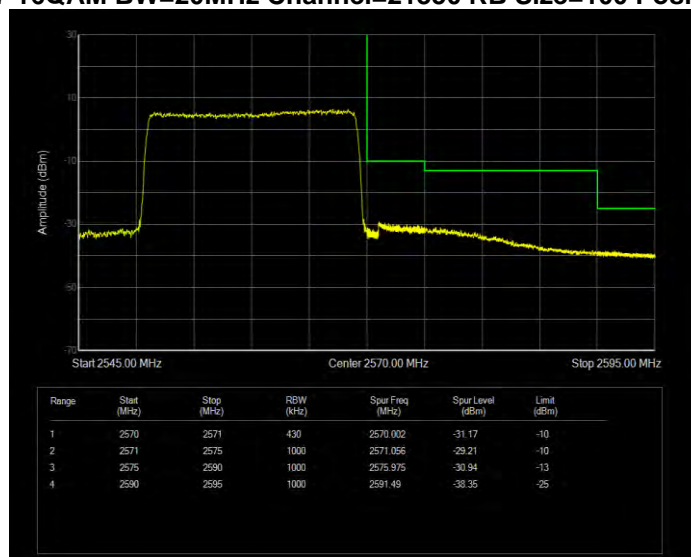

Band7 16QAM BW=20MHz Channel=20850 RB Size=1 Position=#0

Band7 16QAM BW=20MHz Channel=20850 RB Size=100 Position=#0

Band7 16QAM BW=20MHz Channel=21350 RB Size=1 Position=#0

Band7 16QAM BW=20MHz Channel=21350 RB Size=100 Position=#0

Band7 16QAM BW=5MHz Channel=20775 RB Size=1 Position=#0

Band7 16QAM BW=5MHz Channel=20775 RB Size=25 Position=#0

Band7 16QAM BW=5MHz Channel=21425 RB Size=1 Position=#0

Band7 16QAM BW=5MHz Channel=21425 RB Size=25 Position=#0