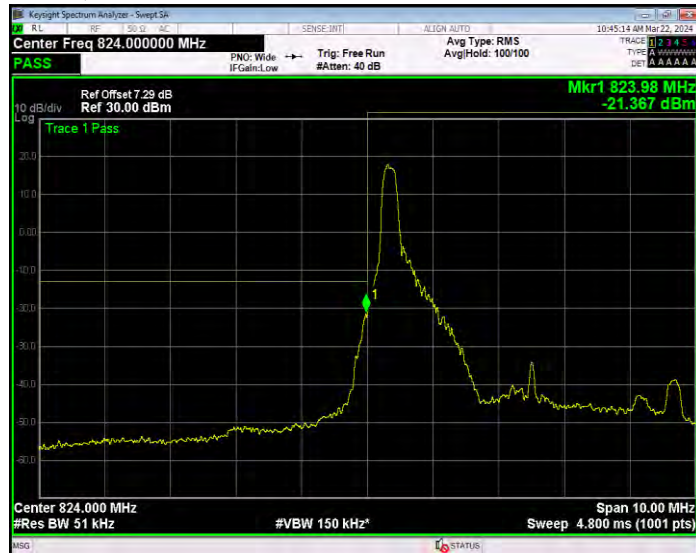

Band5 16QAM BW=5MHz Channel=20425 RB Size=1 Position=#0