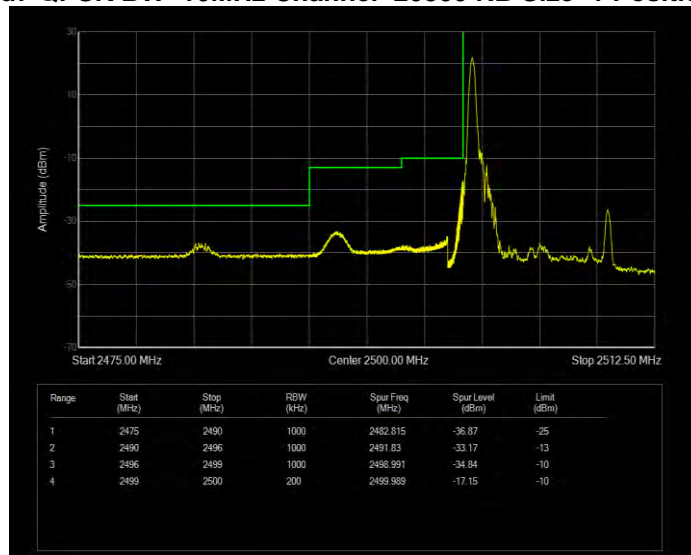

Band7 16QAM BW=20MHz Channel=20850 RB Size=1 Position=#0

Band7 16QAM BW=20MHz Channel=20850 RB Size=100 Position=#0

Band7 16QAM BW=20MHz Channel=21350 RB Size=1 Position=#0

Band7 16QAM BW=20MHz Channel=21350 RB Size=100 Position=#0

Band7 16QAM BW=5MHz Channel=20775 RB Size=1 Position=#0

Band7 16QAM BW=5MHz Channel=20775 RB Size=25 Position=#0

Band7 16QAM BW=5MHz Channel=21425 RB Size=1 Position=#0

Band7 16QAM BW=5MHz Channel=21425 RB Size=25 Position=#0

Band7 QPSK BW=10MHz Channel=20800 RB Size=1 Position=#0

Band7 QPSK BW=10MHz Channel=20800 RB Size=50 Position=#0

Band7 QPSK BW=10MHz Channel=21400 RB Size=1 Position=#0

Band7 QPSK BW=10MHz Channel=21400 RB Size=50 Position=#0