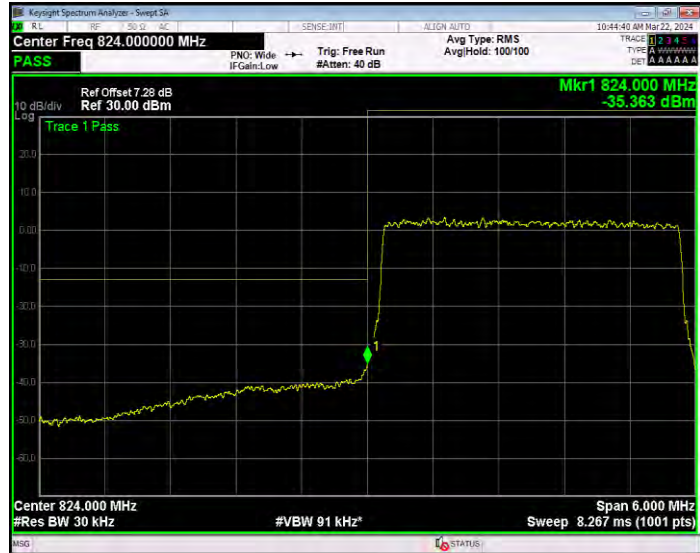

Band5 16QAM BW=3MHz Channel=20415 RB Size=15 Position=#0