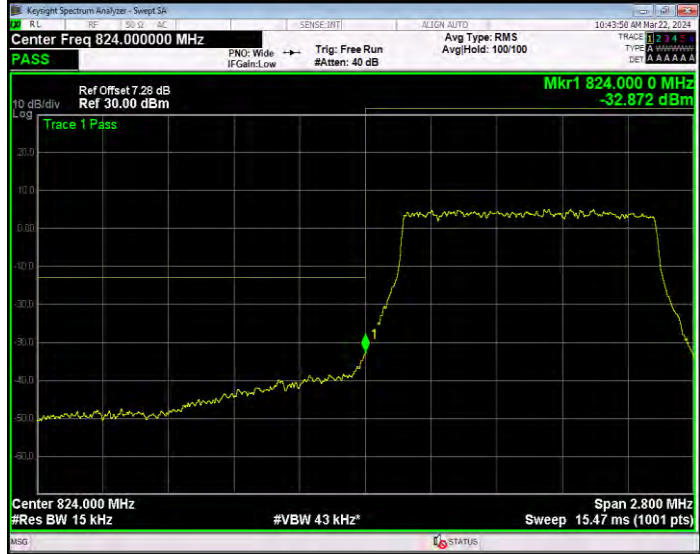

Band5 16QAM BW=5MHz Channel=20425 RB Size=1 Position=#0

Band5 16QAM BW=5MHz Channel=20425 RB Size=25 Position=#0

Band5 16QAM BW=5MHz Channel=20625 RB Size=1 Position=#0

Band5 16QAM BW=5MHz Channel=20625 RB Size=25 Position=#0

Band5 QPSK BW=1.4MHz Channel=20407 RB Size=1 Position=#0

Band5 QPSK BW=1.4MHz Channel=20407 RB Size=6 Position=#0

Band5 QPSK BW=1.4MHz Channel=20643 RB Size=1 Position=#0

Band5 QPSK BW=1.4MHz Channel=20643 RB Size=6 Position=#0