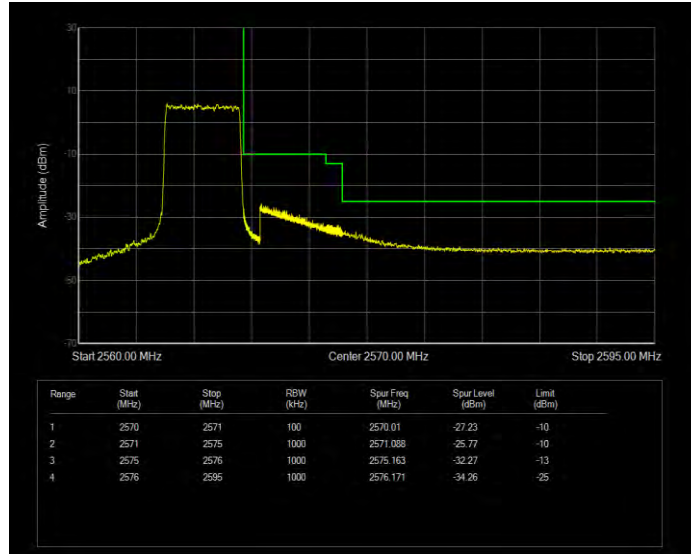

Band7 16QAM BW=5MHz Channel=20775 RB Size=1 Position=#0

Band7 16QAM BW=5MHz Channel=20775 RB Size=25 Position=#0

Band7 16QAM BW=5MHz Channel=21425 RB Size=1 Position=#0

Band7 16QAM BW=5MHz Channel=21425 RB Size=25 Position=#0

Band7 QPSK BW=10MHz Channel=20800 RB Size=1 Position=#0

Band7 QPSK BW=10MHz Channel=20800 RB Size=50 Position=#0

Band7 QPSK BW=10MHz Channel=21400 RB Size=1 Position=#0

Band7 QPSK BW=10MHz Channel=21400 RB Size=50 Position=#0