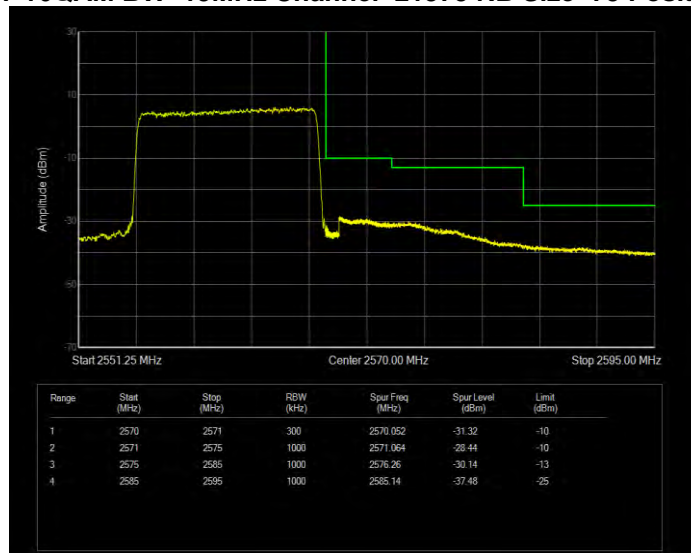

Band7 16QAM BW=10MHz Channel=20800 RB Size=1 Position=#0

Band7 16QAM BW=10MHz Channel=20800 RB Size=50 Position=#0

Band7 16QAM BW=10MHz Channel=21400 RB Size=1 Position=#0

Band7 16QAM BW=10MHz Channel=21400 RB Size=50 Position=#0

Band7 16QAM BW=15MHz Channel=20825 RB Size=1 Position=#0

Band7 16QAM BW=15MHz Channel=20825 RB Size=75 Position=#0

Band7 16QAM BW=15MHz Channel=21375 RB Size=1 Position=#0

Band7 16QAM BW=15MHz Channel=21375 RB Size=75 Position=#0

Band7 16QAM BW=20MHz Channel=20850 RB Size=1 Position=#0

Band7 16QAM BW=20MHz Channel=20850 RB Size=100 Position=#0

Band7 16QAM BW=20MHz Channel=21350 RB Size=1 Position=#0

Band7 16QAM BW=20MHz Channel=21350 RB Size=100 Position=#0