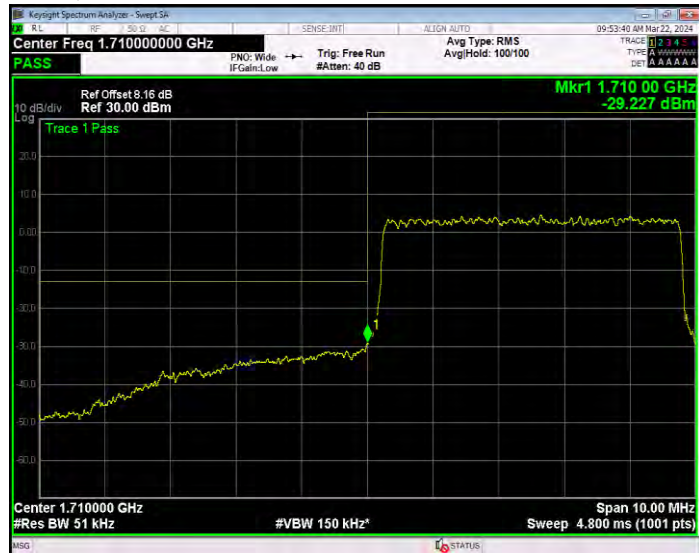

Band4 16QAM BW=20MHz Channel=20050 RB Size=1 Position=#0

Band4 16QAM BW=20MHz Channel=20050 RB Size=100 Position=#0

Band4 16QAM BW=20MHz Channel=20300 RB Size=1 Position=#0

Band4 16QAM BW=20MHz Channel=20300 RB Size=100 Position=#0

Band4 16QAM BW=3MHz Channel=19965 RB Size=1 Position=#0

Band4 16QAM BW=3MHz Channel=19965 RB Size=15 Position=#0

Band4 16QAM BW=3MHz Channel=20385 RB Size=1 Position=#0

Band4 16QAM BW=3MHz Channel=20385 RB Size=15 Position=#0

Band4 16QAM BW=5MHz Channel=19975 RB Size=1 Position=#0

Band4 16QAM BW=5MHz Channel=19975 RB Size=25 Position=#0

Band4 16QAM BW=5MHz Channel=20375 RB Size=1 Position=#0

Band4 16QAM BW=5MHz Channel=20375 RB Size=25 Position=#0