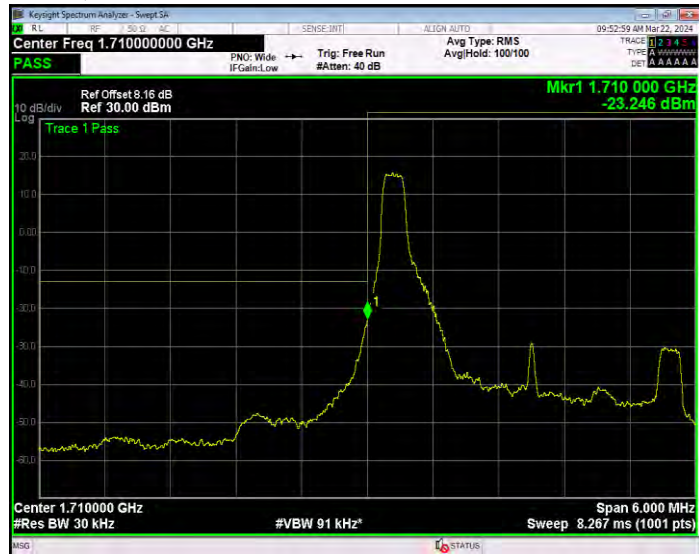

Band4 16QAM BW=3MHz Channel=19965 RB Size=1 Position=#0