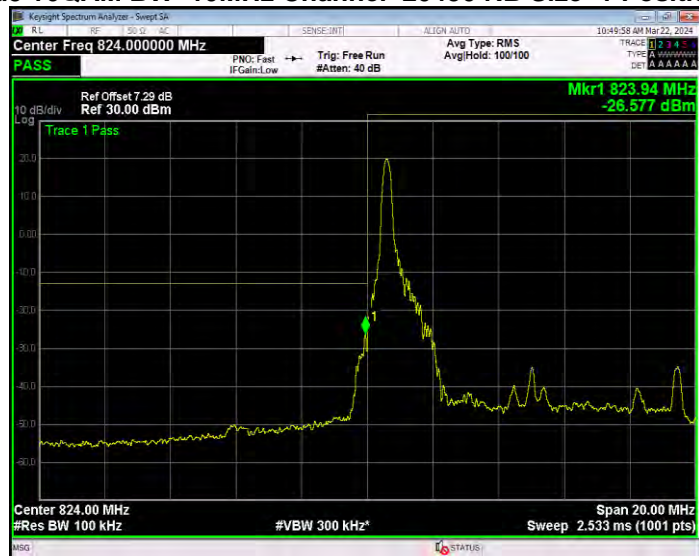

Band5 16QAM BW=10MHz Channel=20450 RB Size=1 Position=#0