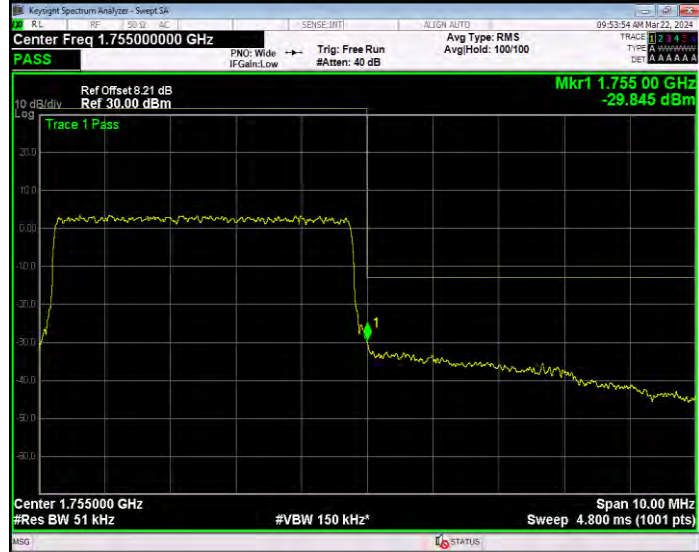

Band4 16QAM BW=5MHz Channel=19975 RB Size=1 Position=#0

Band4 16QAM BW=5MHz Channel=19975 RB Size=25 Position=#0

Band4 16QAM BW=5MHz Channel=20375 RB Size=1 Position=#0

Band4 16QAM BW=5MHz Channel=20375 RB Size=25 Position=#0

Band4 QPSK BW=1.4MHz Channel=19957 RB Size=1 Position=#0

Band4 QPSK BW=1.4MHz Channel=19957 RB Size=6 Position=#0

Band4 QPSK BW=1.4MHz Channel=20393 RB Size=1 Position=#0

Band4 QPSK BW=1.4MHz Channel=20393 RB Size=6 Position=#0