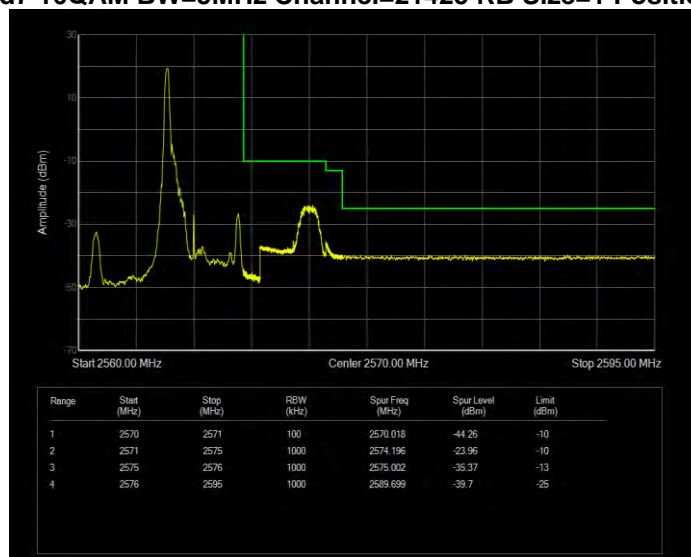

Band7 16QAM BW=5MHz Channel=21425 RB Size=1 Position=#0