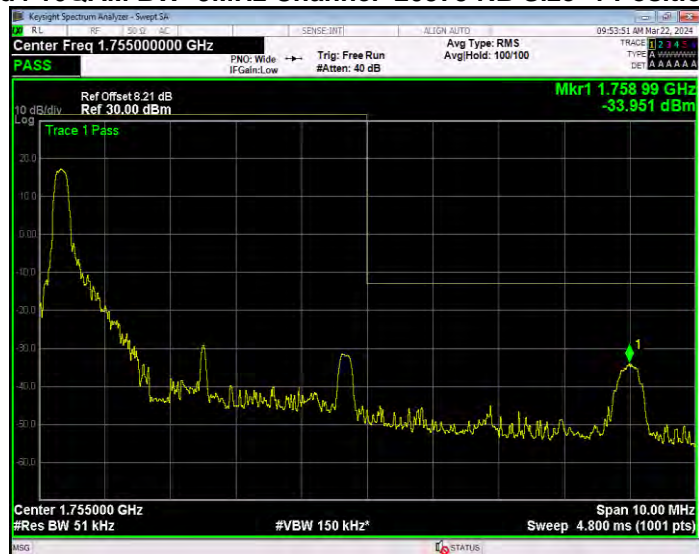

Band4 16QAM BW=5MHz Channel=20375 RB Size=1 Position=#0