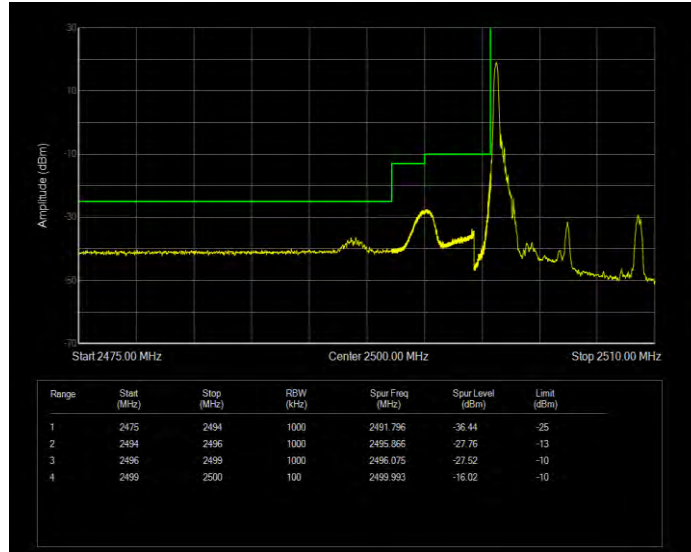

Band7 16QAM BW=20MHz Channel=20850 RB Size=1 Position=#0

Band7 16QAM BW=20MHz Channel=20850 RB Size=100 Position=#0

Band7 16QAM BW=20MHz Channel=21350 RB Size=1 Position=#0

Band7 16QAM BW=20MHz Channel=21350 RB Size=100 Position=#0

Band7 16QAM BW=5MHz Channel=20775 RB Size=1 Position=#0

Band7 16QAM BW=5MHz Channel=20775 RB Size=25 Position=#0

Band7 16QAM BW=5MHz Channel=21425 RB Size=1 Position=#0

Band7 16QAM BW=5MHz Channel=21425 RB Size=25 Position=#0