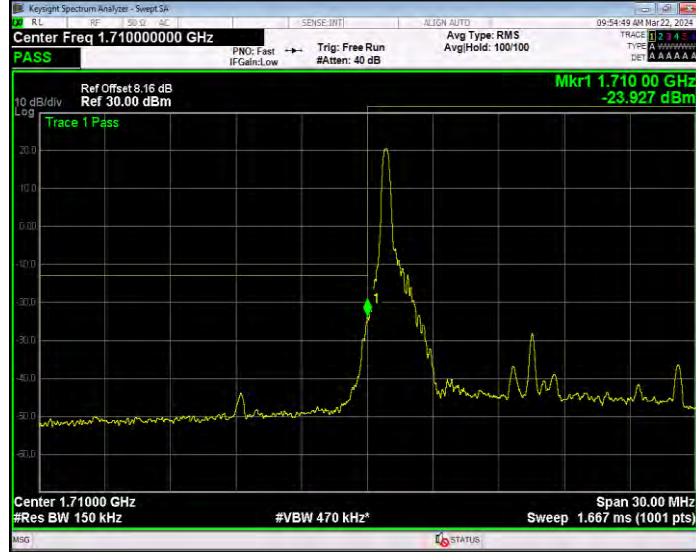

Band4 16QAM BW=15MHz Channel=20025 RB Size=1 Position=#0

Band4 16QAM BW=15MHz Channel=20025 RB Size=75 Position=#0

Band4 16QAM BW=15MHz Channel=20325 RB Size=1 Position=#0

Band4 16QAM BW=15MHz Channel=20325 RB Size=75 Position=#0

Band4 16QAM BW=20MHz Channel=20050 RB Size=1 Position=#0

Band4 16QAM BW=20MHz Channel=20050 RB Size=100 Position=#0

Band4 16QAM BW=20MHz Channel=20300 RB Size=1 Position=#0

Band4 16QAM BW=20MHz Channel=20300 RB Size=100 Position=#0