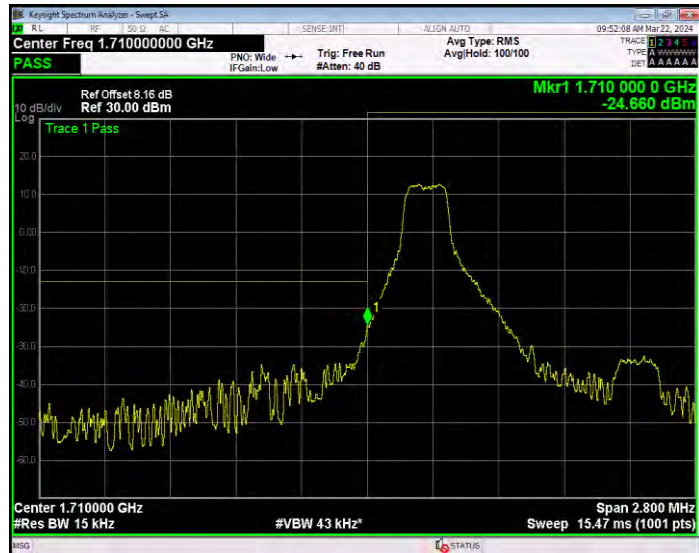

Band4 QPSK BW=1.4MHz Channel=19957 RB Size=1 Position=#0