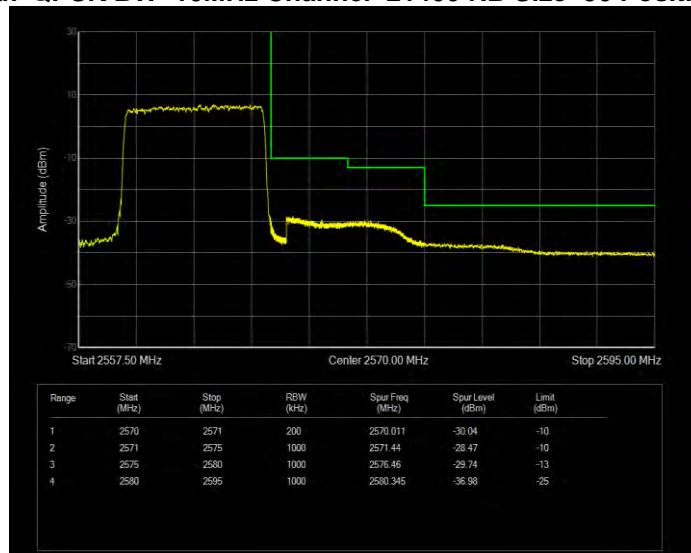

Band7 16QAM BW=5MHz Channel=20775 RB Size=1 Position=#0

Band7 16QAM BW=5MHz Channel=20775 RB Size=25 Position=#0

Band7 16QAM BW=5MHz Channel=21425 RB Size=1 Position=#0

Band7 16QAM BW=5MHz Channel=21425 RB Size=25 Position=#0

Band7 QPSK BW=10MHz Channel=20800 RB Size=1 Position=#0

Band7 QPSK BW=10MHz Channel=20800 RB Size=50 Position=#0

Band7 QPSK BW=10MHz Channel=21400 RB Size=1 Position=#0

Band7 QPSK BW=10MHz Channel=21400 RB Size=50 Position=#0

Band7 QPSK BW=15MHz Channel=20825 RB Size=1 Position=#0

Band7 QPSK BW=15MHz Channel=20825 RB Size=75 Position=#0

Band7 QPSK BW=15MHz Channel=21375 RB Size=1 Position=#0

Band7 QPSK BW=15MHz Channel=21375 RB Size=75 Position=#0