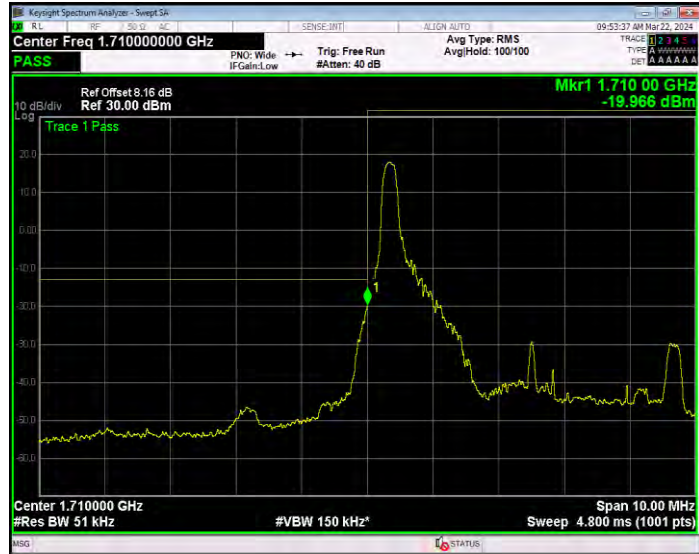

Band4 16QAM BW=5MHz Channel=19975 RB Size=1 Position=#0