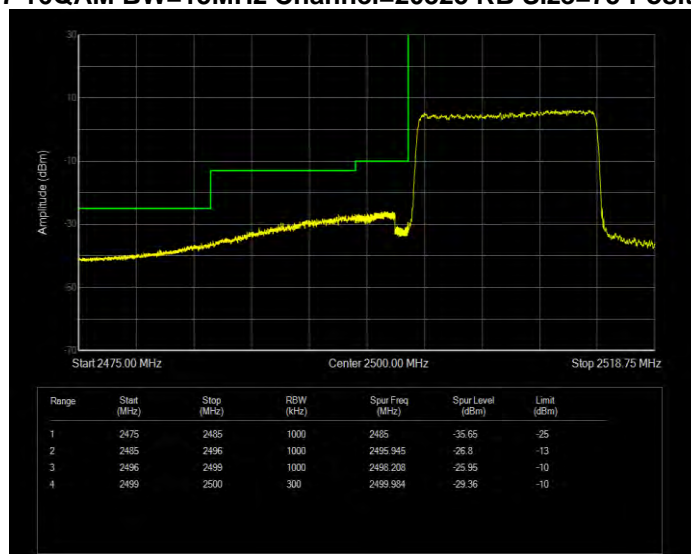

Band7 16QAM BW=15MHz Channel=20825 RB Size=75 Position=#0