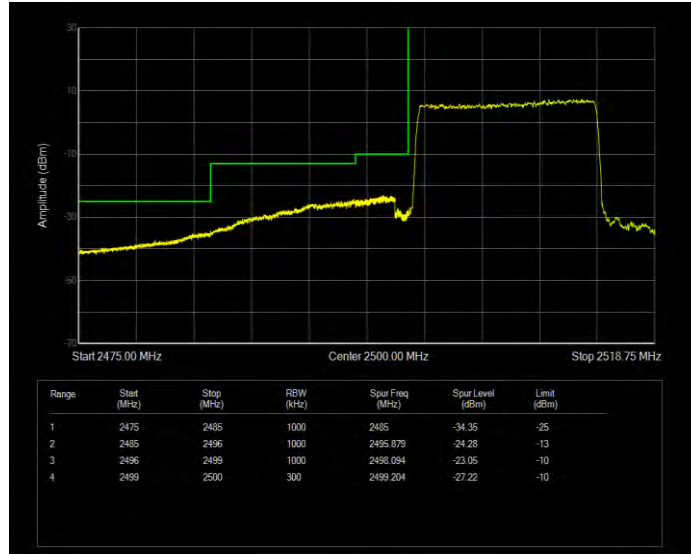

Band7 16QAM BW=5MHz Channel=20775 RB Size=1 Position=#0

Band7 16QAM BW=5MHz Channel=20775 RB Size=25 Position=#0

Band7 16QAM BW=5MHz Channel=21425 RB Size=1 Position=#0

Band7 16QAM BW=5MHz Channel=21425 RB Size=25 Position=#0

Band7 QPSK BW=10MHz Channel=20800 RB Size=1 Position=#0

Band7 QPSK BW=10MHz Channel=20800 RB Size=50 Position=#0

Band7 QPSK BW=10MHz Channel=21400 RB Size=1 Position=#0

Band7 QPSK BW=10MHz Channel=21400 RB Size=50 Position=#0

Band7 QPSK BW=15MHz Channel=20825 RB Size=1 Position=#0

Band7 QPSK BW=15MHz Channel=20825 RB Size=75 Position=#0

Band7 QPSK BW=15MHz Channel=21375 RB Size=1 Position=#0

Band7 QPSK BW=15MHz Channel=21375 RB Size=75 Position=#0