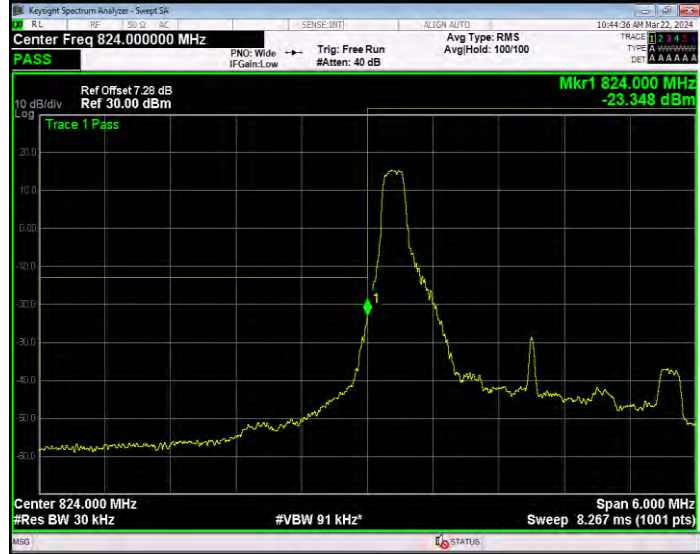

Band5 16QAM BW=3MHz Channel=20415 RB Size=1 Position=#0