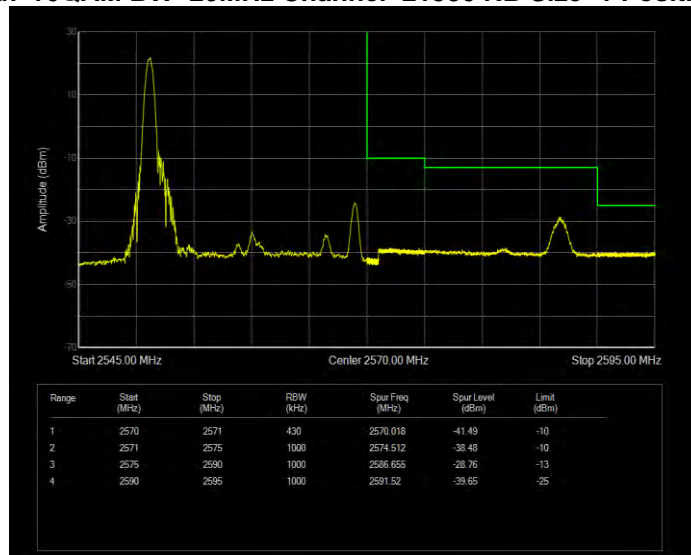

Band7 16QAM BW=15MHz Channel=20825 RB Size=1 Position=#0

Band7 16QAM BW=15MHz Channel=20825 RB Size=75 Position=#0

Band7 16QAM BW=15MHz Channel=21375 RB Size=1 Position=#0

Band7 16QAM BW=15MHz Channel=21375 RB Size=75 Position=#0

Band7 16QAM BW=20MHz Channel=20850 RB Size=1 Position=#0

Band7 16QAM BW=20MHz Channel=20850 RB Size=100 Position=#0

Band7 16QAM BW=20MHz Channel=21350 RB Size=1 Position=#0

Band7 16QAM BW=20MHz Channel=21350 RB Size=100 Position=#0