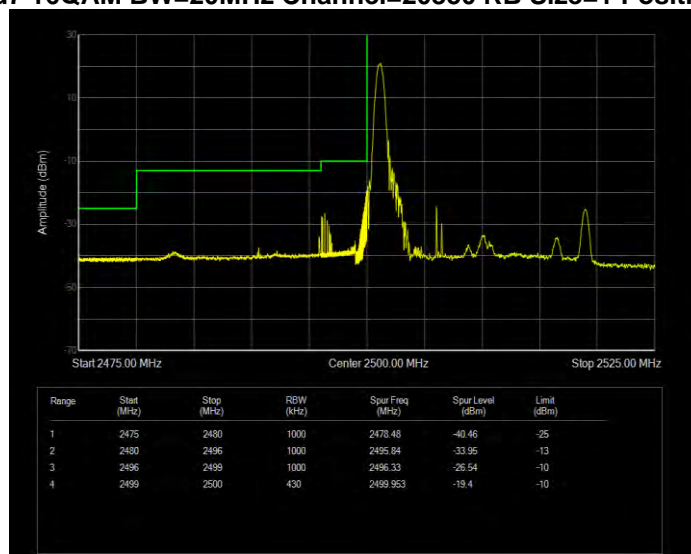

Band7 16QAM BW=15MHz Channel=20825 RB Size=1 Position=#0

Band7 16QAM BW=15MHz Channel=20825 RB Size=75 Position=#0

Band7 16QAM BW=15MHz Channel=21375 RB Size=1 Position=#0

Band7 16QAM BW=15MHz Channel=21375 RB Size=75 Position=#0

Band7 16QAM BW=20MHz Channel=20850 RB Size=1 Position=#0

Band7 16QAM BW=20MHz Channel=20850 RB Size=100 Position=#0

Band7 16QAM BW=20MHz Channel=21350 RB Size=1 Position=#0

Band7 16QAM BW=20MHz Channel=21350 RB Size=100 Position=#0