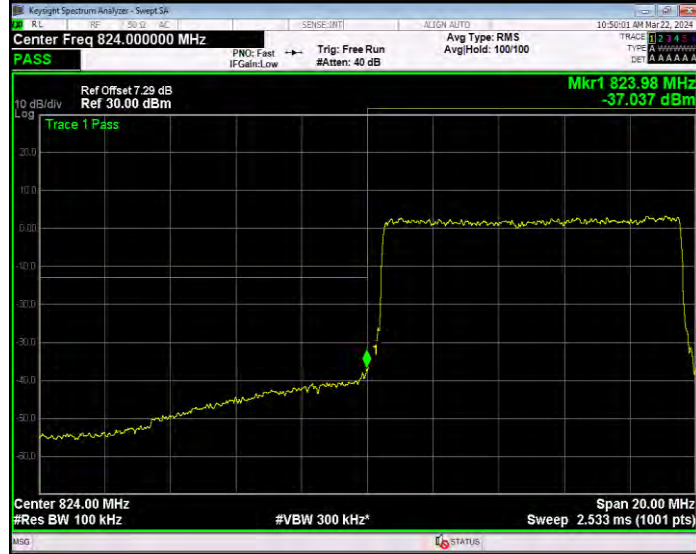

Band5 16QAM BW=10MHz Channel=20450 RB Size=50 Position=#0