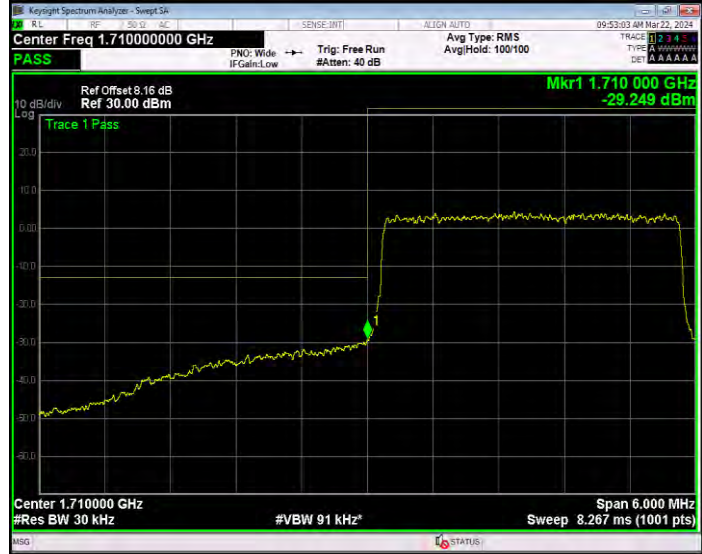

Band4 16QAM BW=3MHz Channel=19965 RB Size=15 Position=#0