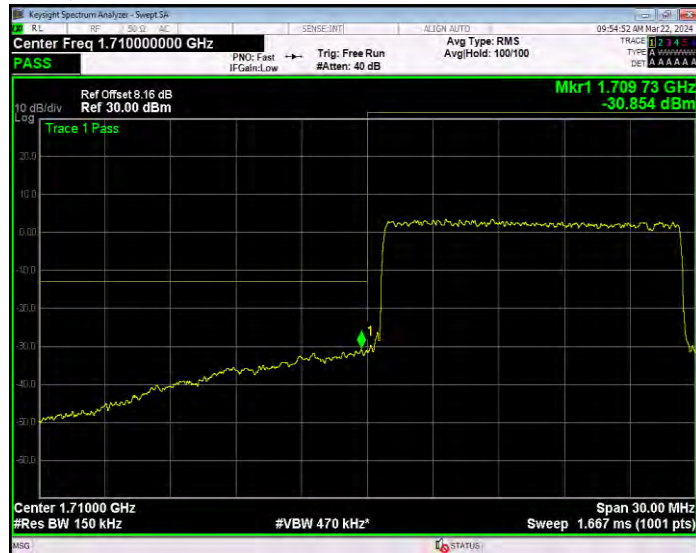

Band4 16QAM BW=15MHz Channel=20025 RB Size=1 Position=#0

Band4 16QAM BW=15MHz Channel=20025 RB Size=75 Position=#0

Band4 16QAM BW=15MHz Channel=20325 RB Size=1 Position=#0

Band4 16QAM BW=15MHz Channel=20325 RB Size=75 Position=#0

Band4 16QAM BW=20MHz Channel=20050 RB Size=1 Position=#0

Band4 16QAM BW=20MHz Channel=20050 RB Size=100 Position=#0

Band4 16QAM BW=20MHz Channel=20300 RB Size=1 Position=#0

Band4 16QAM BW=20MHz Channel=20300 RB Size=100 Position=#0