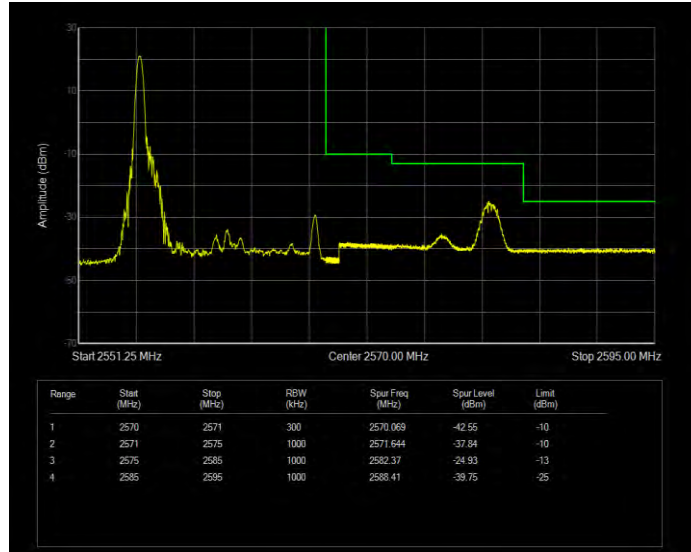

Band7 16QAM BW=15MHz Channel=21375 RB Size=1 Position=#0