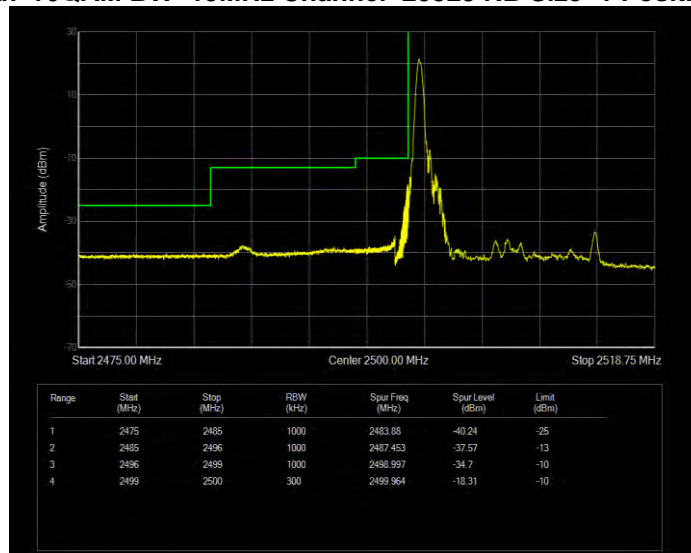

Band7 16QAM BW=15MHz Channel=20825 RB Size=1 Position=#0