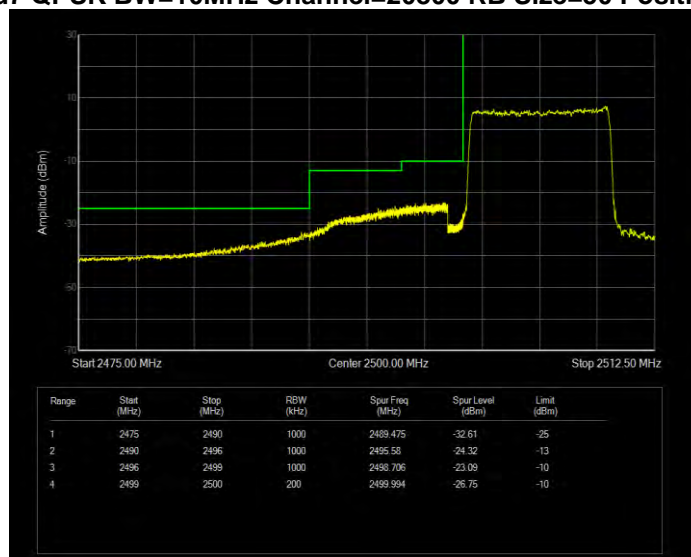

Band7 16QAM BW=20MHz Channel=20850 RB Size=1 Position=#0

Band7 16QAM BW=20MHz Channel=20850 RB Size=100 Position=#0

Band7 16QAM BW=20MHz Channel=21350 RB Size=1 Position=#0

Band7 16QAM BW=20MHz Channel=21350 RB Size=100 Position=#0

Band7 16QAM BW=5MHz Channel=20775 RB Size=1 Position=#0

Band7 16QAM BW=5MHz Channel=20775 RB Size=25 Position=#0

Band7 16QAM BW=5MHz Channel=21425 RB Size=1 Position=#0

Band7 16QAM BW=5MHz Channel=21425 RB Size=25 Position=#0

Band7 QPSK BW=10MHz Channel=20800 RB Size=1 Position=#0

Band7 QPSK BW=10MHz Channel=20800 RB Size=50 Position=#0

Band7 QPSK BW=10MHz Channel=21400 RB Size=1 Position=#0

Band7 QPSK BW=10MHz Channel=21400 RB Size=50 Position=#0