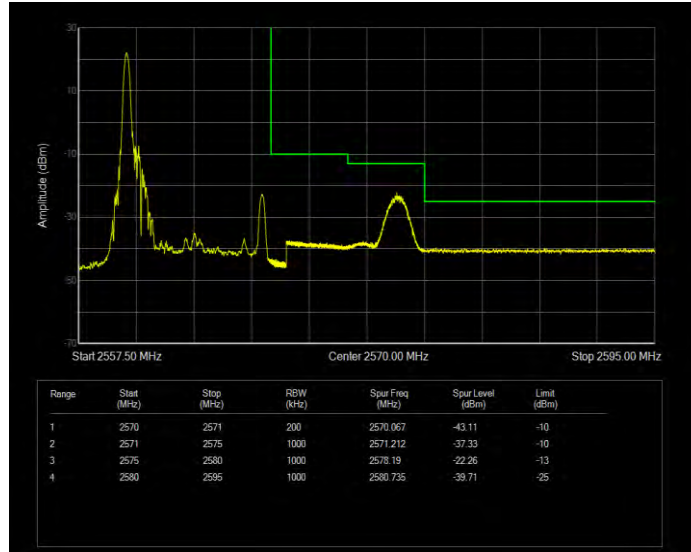

Band7 16QAM BW=5MHz Channel=20775 RB Size=1 Position=#0

Band7 16QAM BW=5MHz Channel=20775 RB Size=25 Position=#0

Band7 16QAM BW=5MHz Channel=21425 RB Size=1 Position=#0

Band7 16QAM BW=5MHz Channel=21425 RB Size=25 Position=#0

Band7 QPSK BW=10MHz Channel=20800 RB Size=1 Position=#0

Band7 QPSK BW=10MHz Channel=20800 RB Size=50 Position=#0

Band7 QPSK BW=10MHz Channel=21400 RB Size=1 Position=#0

Band7 QPSK BW=10MHz Channel=21400 RB Size=50 Position=#0