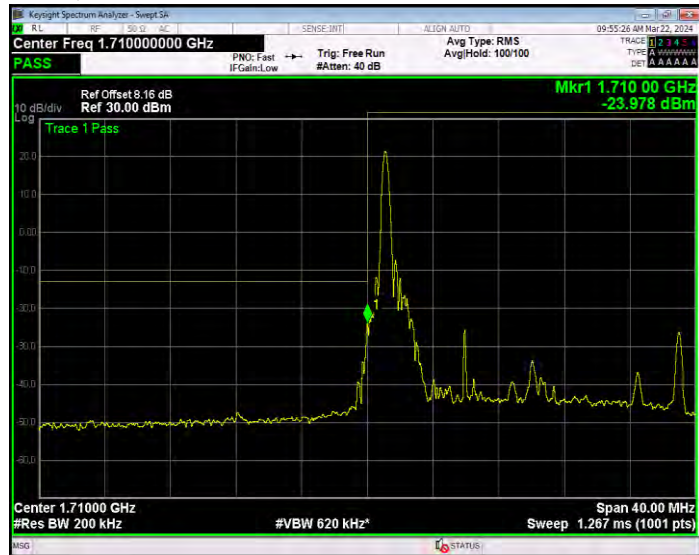

Band4 16QAM BW=15MHz Channel=20025 RB Size=1 Position=#0

Band4 16QAM BW=15MHz Channel=20025 RB Size=75 Position=#0

Band4 16QAM BW=15MHz Channel=20325 RB Size=1 Position=#0

Band4 16QAM BW=15MHz Channel=20325 RB Size=75 Position=#0

Band4 16QAM BW=20MHz Channel=20050 RB Size=1 Position=#0

Band4 16QAM BW=20MHz Channel=20050 RB Size=100 Position=#0

Band4 16QAM BW=20MHz Channel=20300 RB Size=1 Position=#0

Band4 16QAM BW=20MHz Channel=20300 RB Size=100 Position=#0