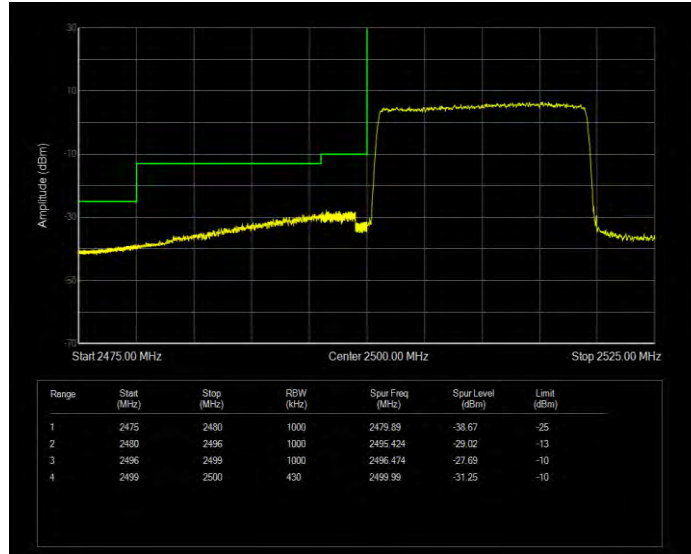

Band7 16QAM BW=10MHz Channel=20800 RB Size=1 Position=#0

Band7 16QAM BW=10MHz Channel=20800 RB Size=50 Position=#0

Band7 16QAM BW=10MHz Channel=21400 RB Size=1 Position=#0

Band7 16QAM BW=10MHz Channel=21400 RB Size=50 Position=#0

Band7 16QAM BW=15MHz Channel=20825 RB Size=1 Position=#0

Band7 16QAM BW=15MHz Channel=20825 RB Size=75 Position=#0

Band7 16QAM BW=15MHz Channel=21375 RB Size=1 Position=#0

Band7 16QAM BW=15MHz Channel=21375 RB Size=75 Position=#0

Band7 16QAM BW=20MHz Channel=20850 RB Size=1 Position=#0

Band7 16QAM BW=20MHz Channel=20850 RB Size=100 Position=#0

Band7 16QAM BW=20MHz Channel=21350 RB Size=1 Position=#0

Band7 16QAM BW=20MHz Channel=21350 RB Size=100 Position=#0