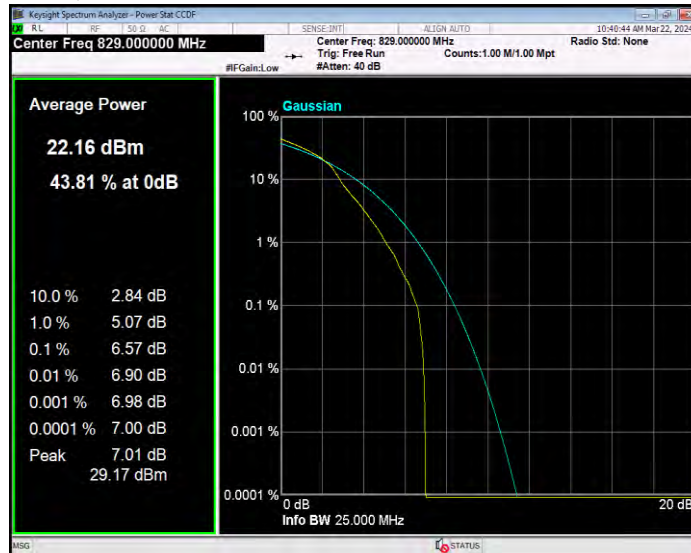

Band5 16QAM BW=10MHz Channel=20450 RB Size=1 Position=#0