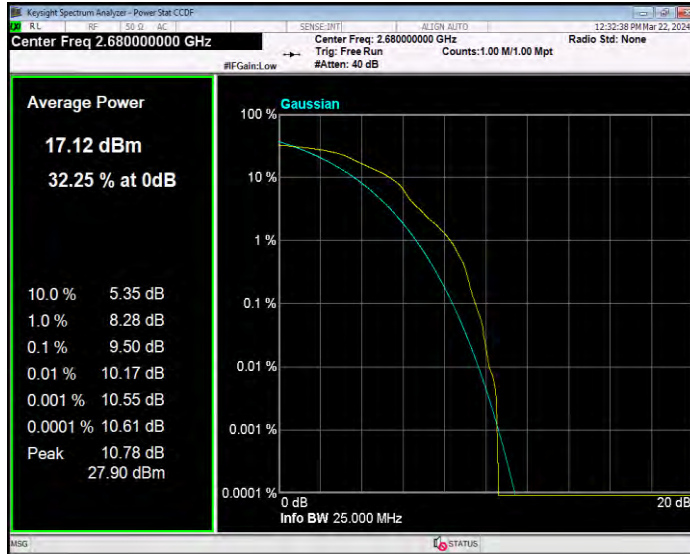

Band41 16QAM BW=20MHz Channel=41490 RB Size=1 Position=#0