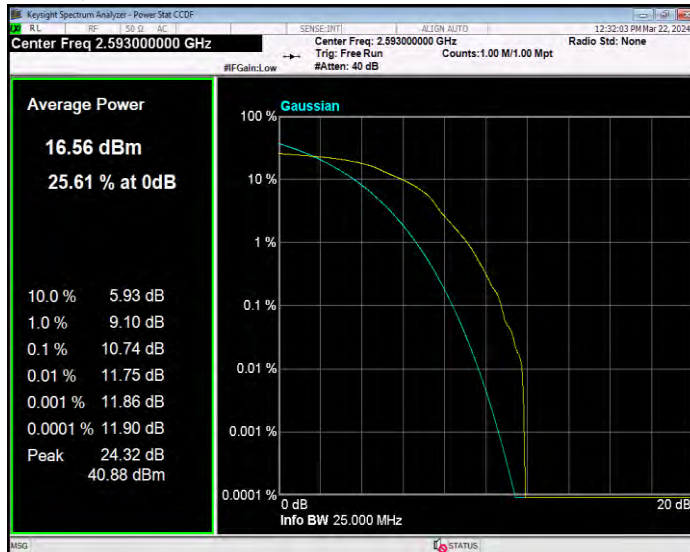

Band41 16QAM BW=15MHz Channel=40620 RB Size=1 Position=#0