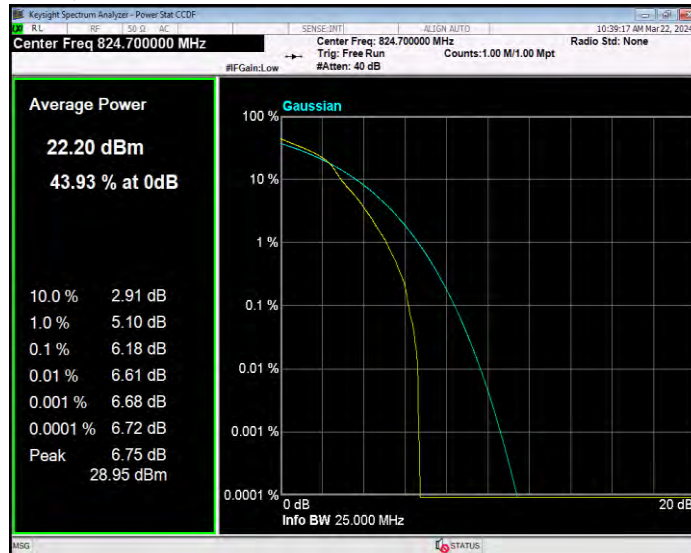

Band5 16QAM BW=1.4MHz Channel=20407 RB Size=1 Position=#0