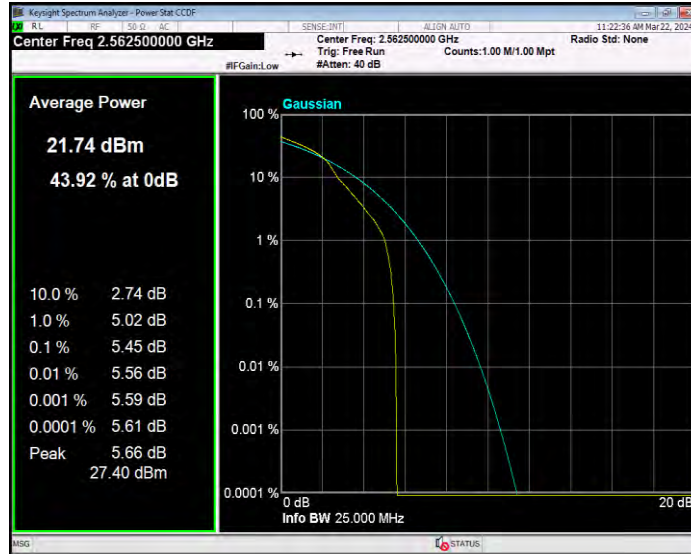

Band7 16QAM BW=15MHz Channel=21375 RB Size=1 Position=#0