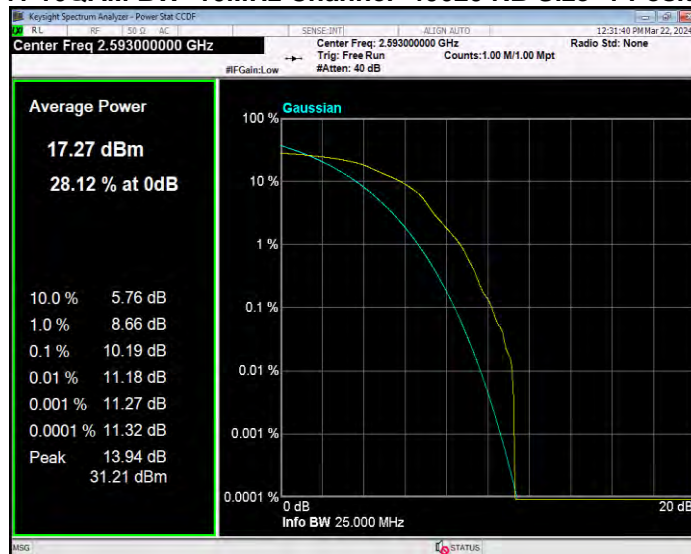

Band41 16QAM BW=10MHz Channel=40620 RB Size=1 Position=#0