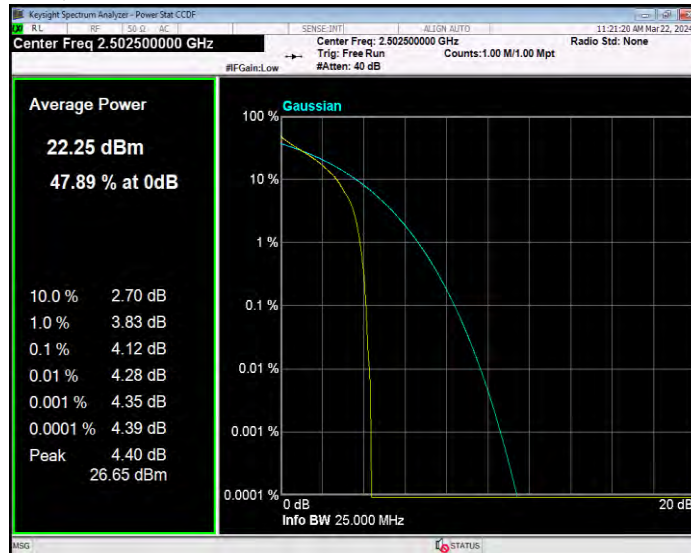

Band7 QPSK BW=5MHz Channel=20775 RB Size=1 Position=#0