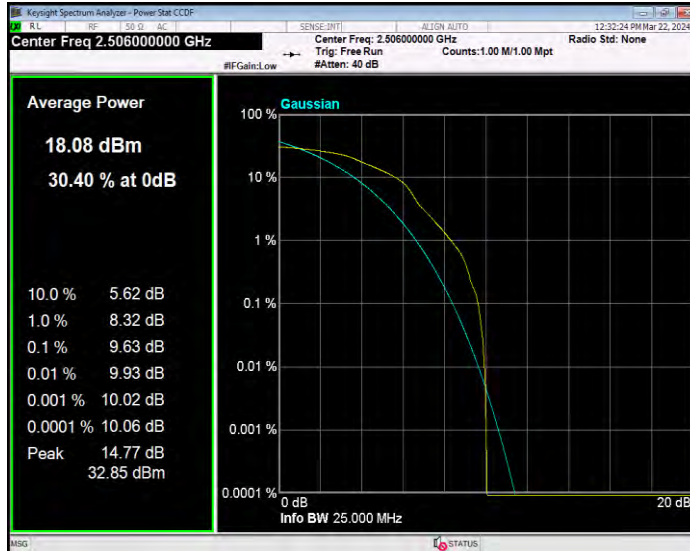

Band41 16QAM BW=15MHz Channel=39725 RB Size=1 Position=#0

Band41 16QAM BW=15MHz Channel=40620 RB Size=1 Position=#0

Band41 16QAM BW=15MHz Channel=41515 RB Size=1 Position=#0

Band41 16QAM BW=20MHz Channel=39750 RB Size=1 Position=#0