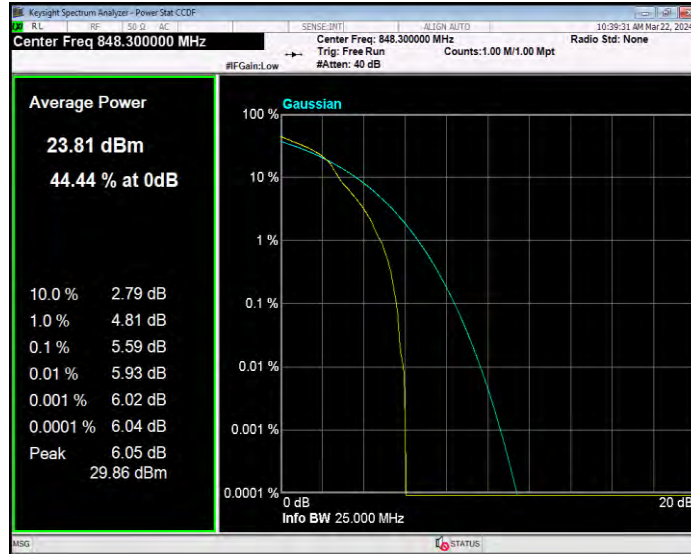

Band4 QPSK BW=5MHz Channel=20375 RB Size=1 Position=#0

Band5 16QAM BW=1.4MHz Channel=20407 RB Size=1 Position=#0

Band5 16QAM BW=1.4MHz Channel=20525 RB Size=1 Position=#0

Band5 16QAM BW=1.4MHz Channel=20643 RB Size=1 Position=#0