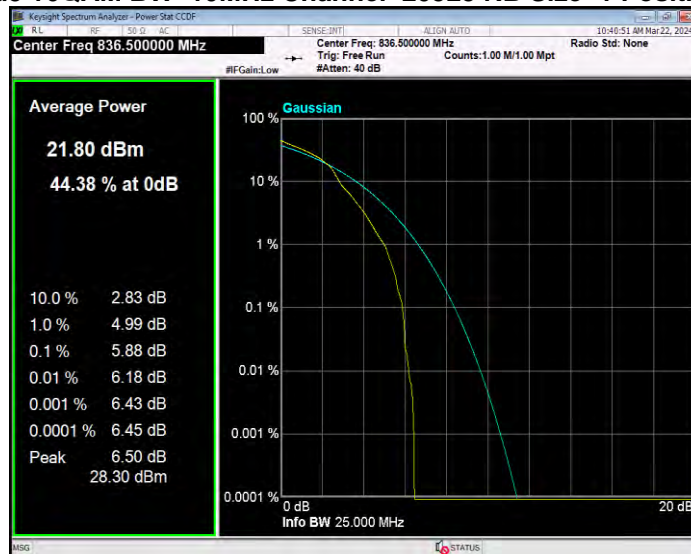

Band5 16QAM BW=10MHz Channel=20525 RB Size=1 Position=#0