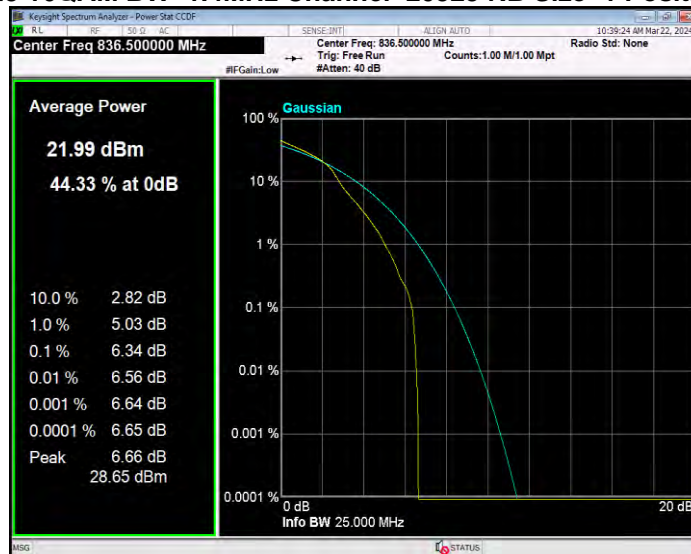

Band5 16QAM BW=1.4MHz Channel=20525 RB Size=1 Position=#0