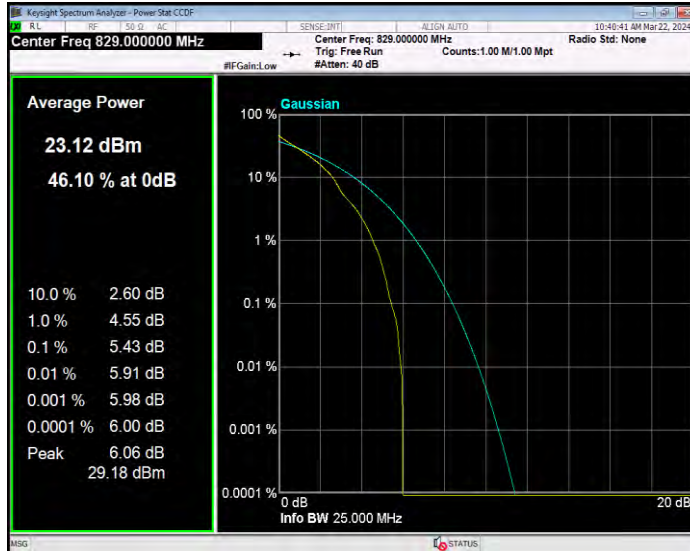

Band5 QPSK BW=10MHz Channel=20450 RB Size=1 Position=#0