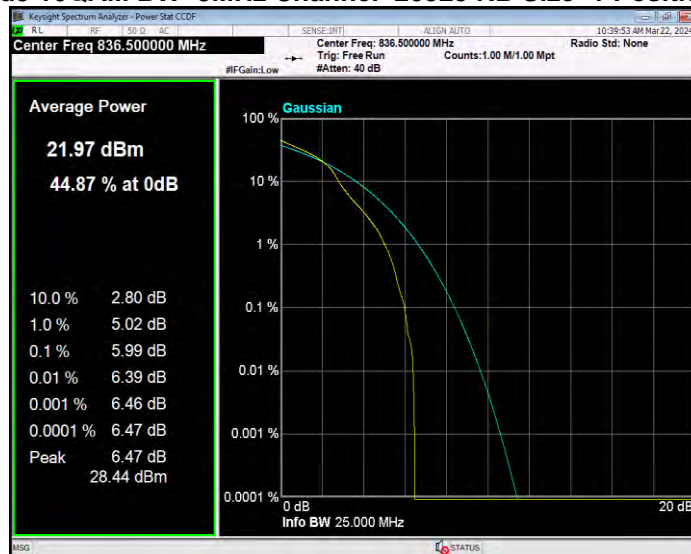

Band5 16QAM BW=3MHz Channel=20525 RB Size=1 Position=#0