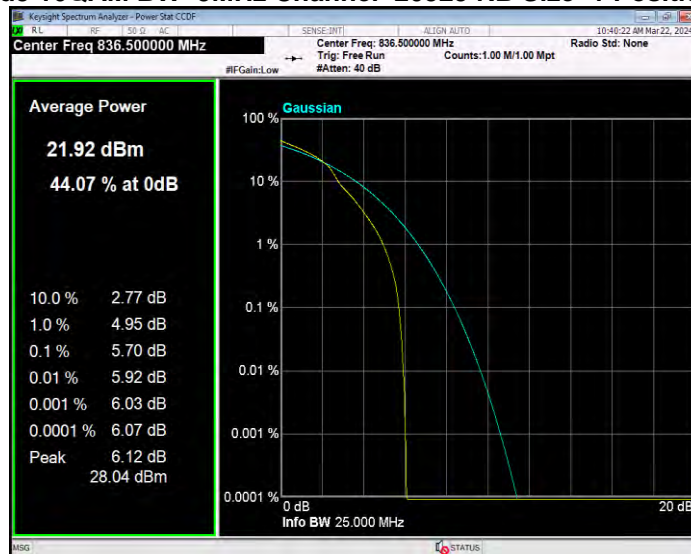

Band5 16QAM BW=3MHz Channel=20525 RB Size=1 Position=#0

Band5 16QAM BW=3MHz Channel=20635 RB Size=1 Position=#0

Band5 16QAM BW=5MHz Channel=20425 RB Size=1 Position=#0

Band5 16QAM BW=5MHz Channel=20525 RB Size=1 Position=#0