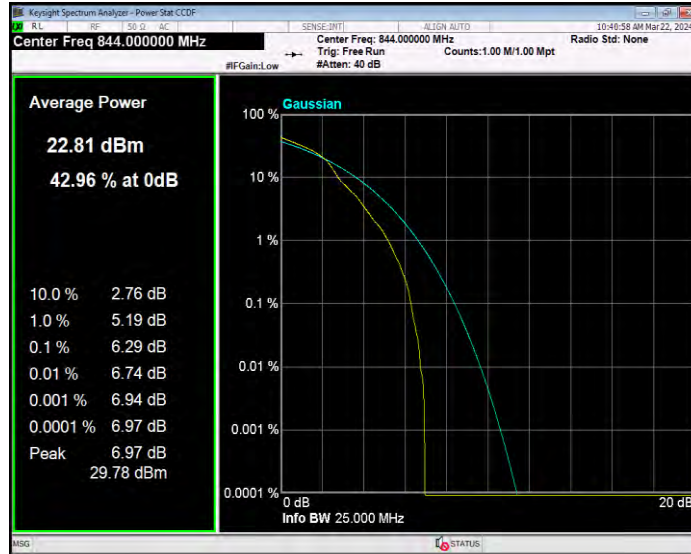

Band5 16QAM BW=10MHz Channel=20600 RB Size=1 Position=#0