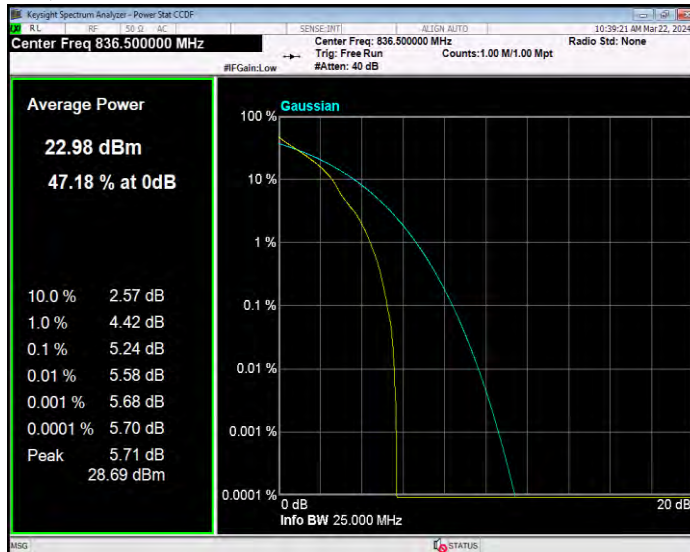

Band5 QPSK BW=1.4MHz Channel=20525 RB Size=1 Position=#0