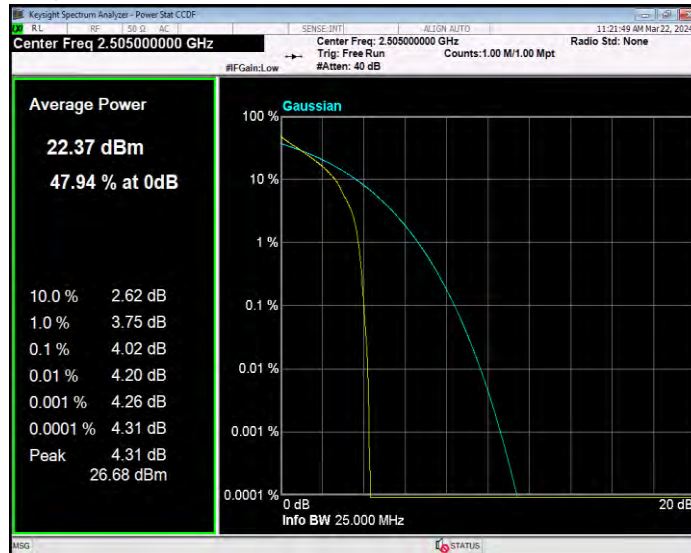

Band7 QPSK BW=10MHz Channel=20800 RB Size=1 Position=#0