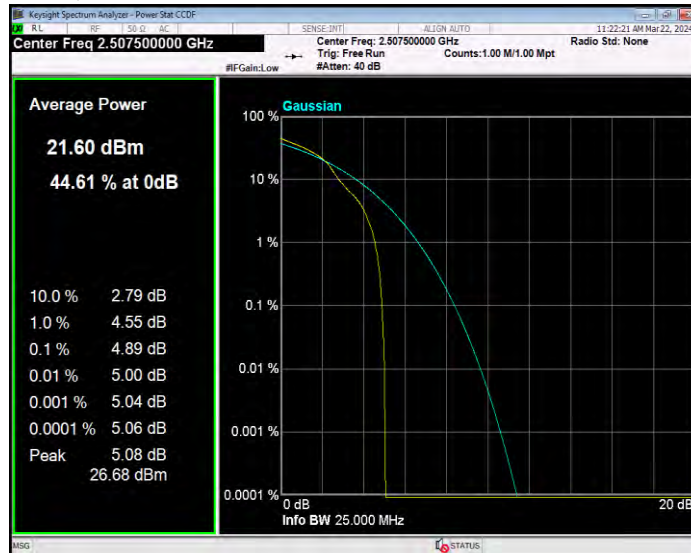

Band7 16QAM BW=15MHz Channel=20825 RB Size=1 Position=#0