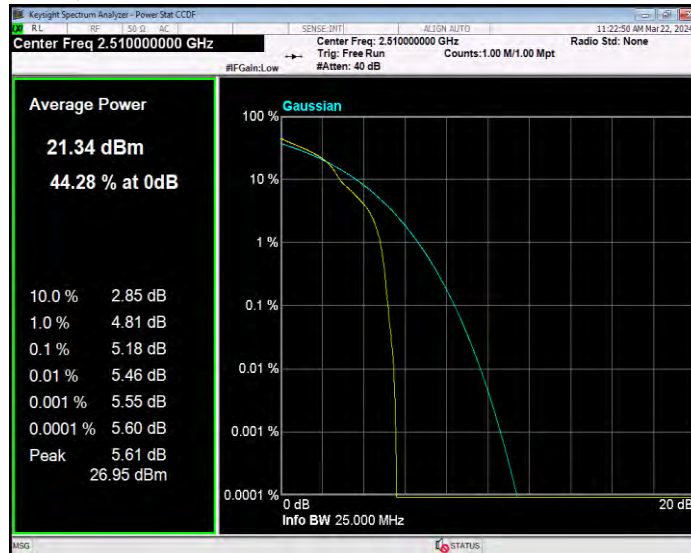

Band7 16QAM BW=15MHz Channel=20825 RB Size=1 Position=#0

Band7 16QAM BW=15MHz Channel=21100 RB Size=1 Position=#0

Band7 16QAM BW=15MHz Channel=21375 RB Size=1 Position=#0

Band7 16QAM BW=20MHz Channel=20850 RB Size=1 Position=#0