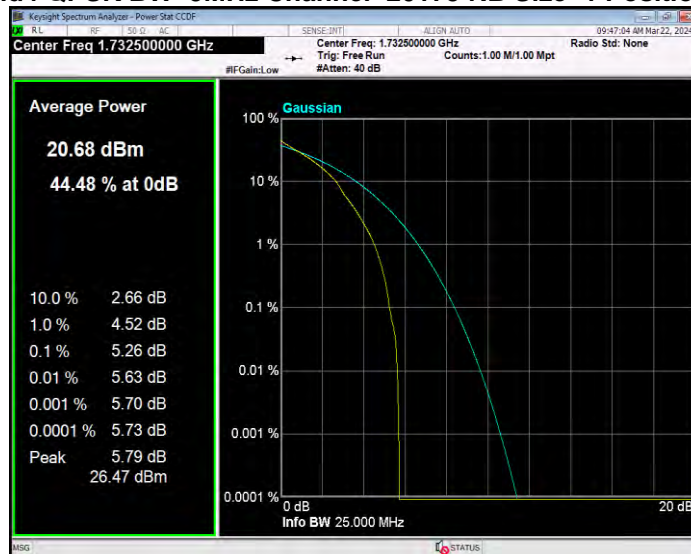

Band4 QPSK BW=3MHz Channel=20175 RB Size=1 Position=#0

Band4 QPSK BW=3MHz Channel=20385 RB Size=1 Position=#0

Band4 QPSK BW=5MHz Channel=19975 RB Size=1 Position=#0

Band4 QPSK BW=5MHz Channel=20175 RB Size=1 Position=#0