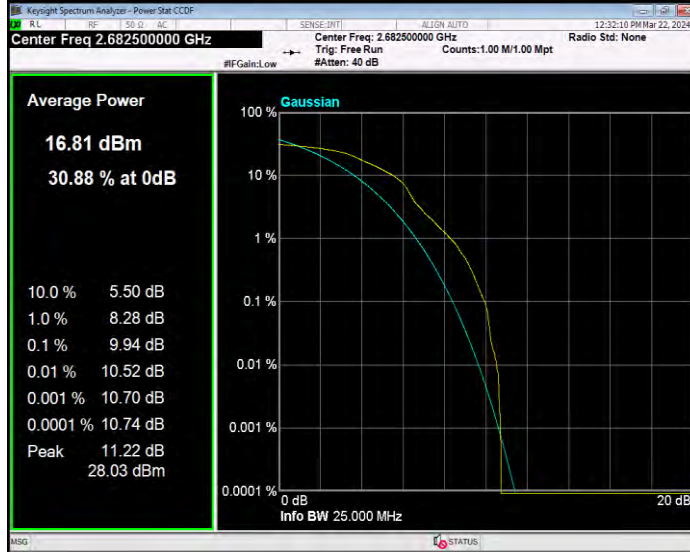

Band41 16QAM BW=15MHz Channel=41515 RB Size=1 Position=#0