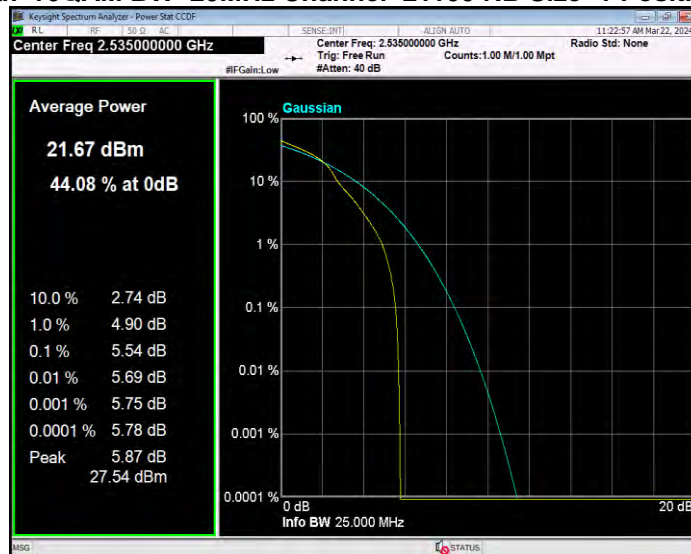

Band7 16QAM BW=20MHz Channel=21100 RB Size=1 Position=#0