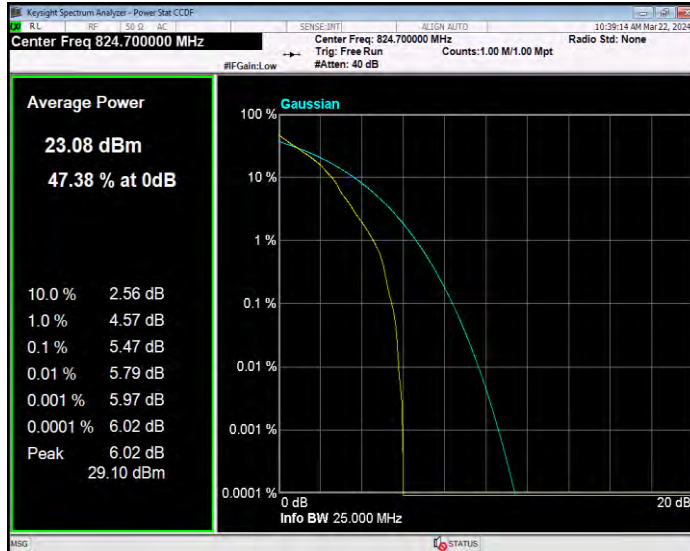

Band5 QPSK BW=1.4MHz Channel=20407 RB Size=1 Position=#0