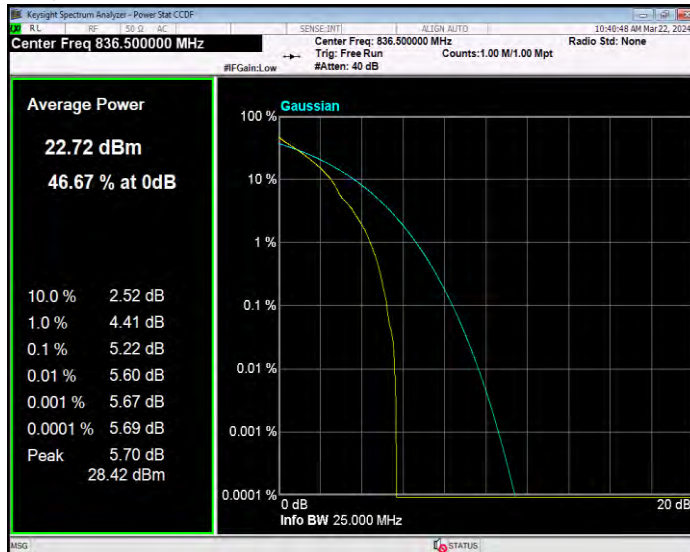

Band5 QPSK BW=10MHz Channel=20525 RB Size=1 Position=#0