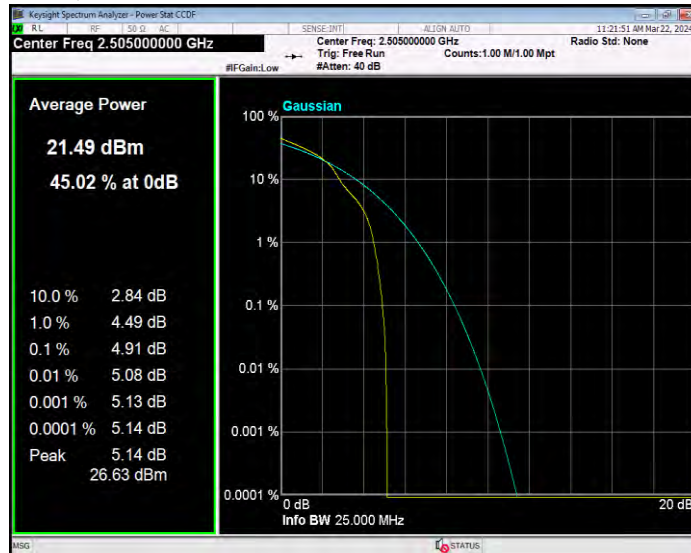

Band7 16QAM BW=10MHz Channel=20800 RB Size=1 Position=#0