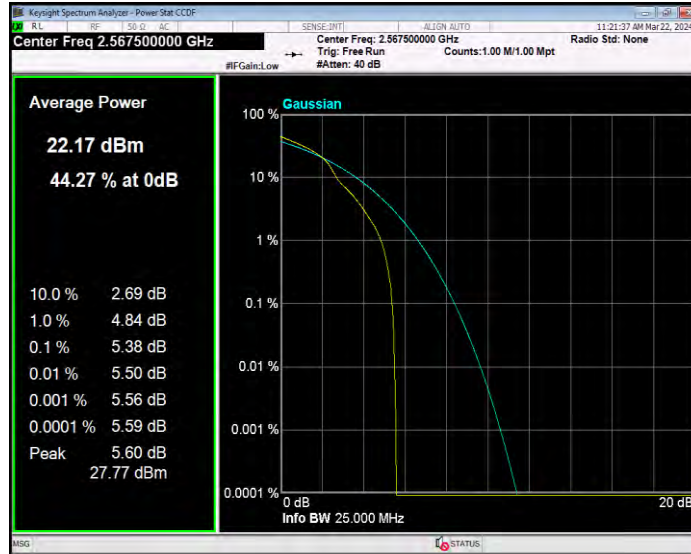

Band7 16QAM BW=5MHz Channel=21425 RB Size=1 Position=#0