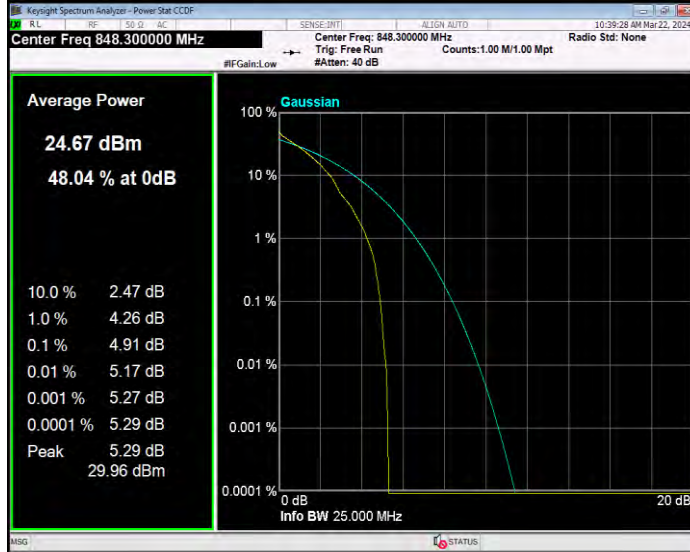

Band5 16QAM BW=5MHz Channel=20625 RB Size=1 Position=#0

Band5 QPSK BW=1.4MHz Channel=20407 RB Size=1 Position=#0

Band5 QPSK BW=1.4MHz Channel=20525 RB Size=1 Position=#0

Band5 QPSK BW=1.4MHz Channel=20643 RB Size=1 Position=#0