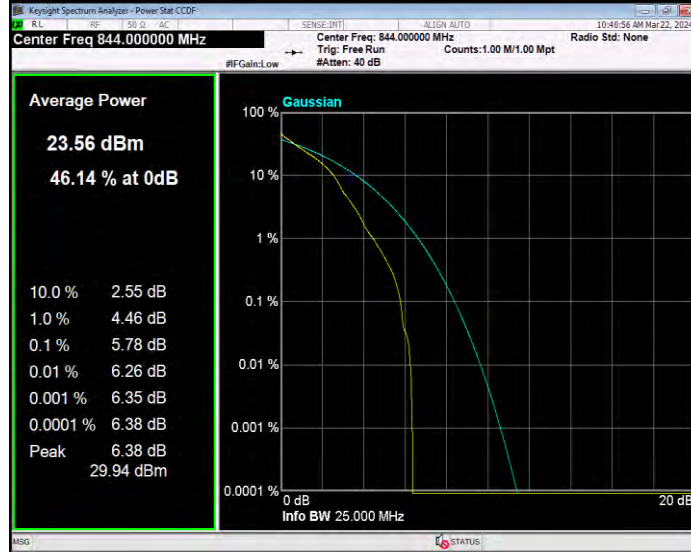

Band5 QPSK BW=10MHz Channel=20600 RB Size=1 Position=#0