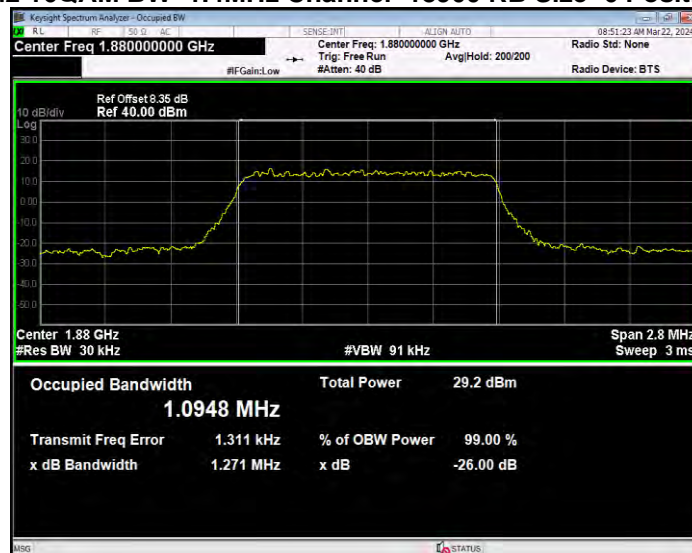

Band2 16QAM BW=1.4MHz Channel=18900 RB Size=6 Position=#0