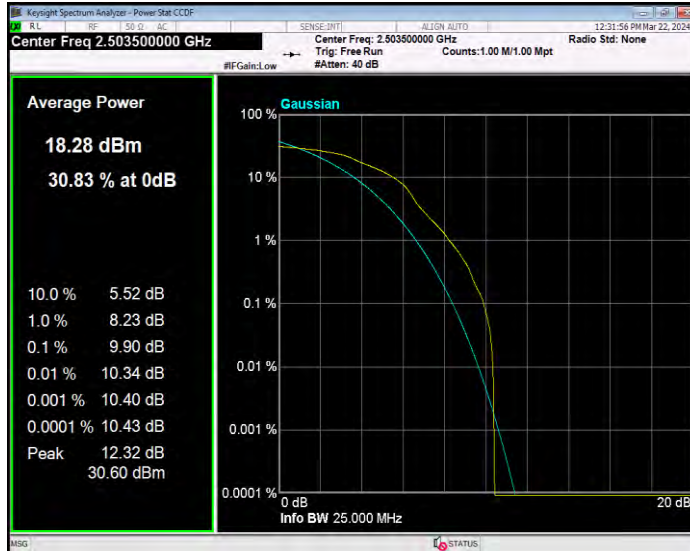

Band41 16QAM BW=15MHz Channel=39725 RB Size=1 Position=#0