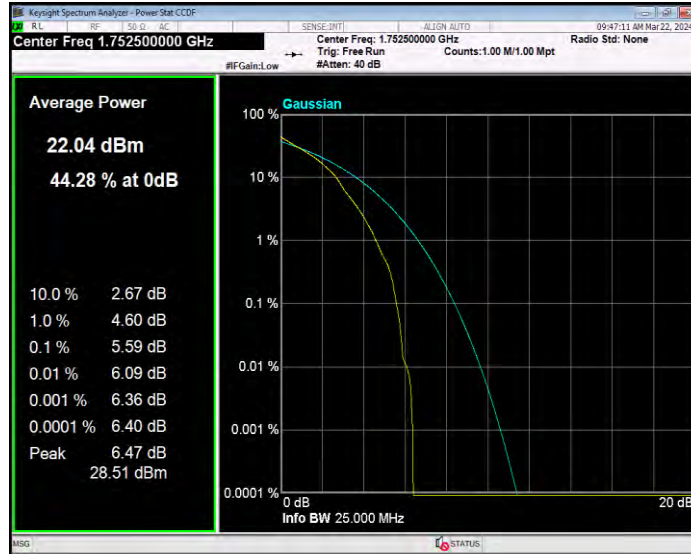

Band4 QPSK BW=5MHz Channel=20375 RB Size=1 Position=#0