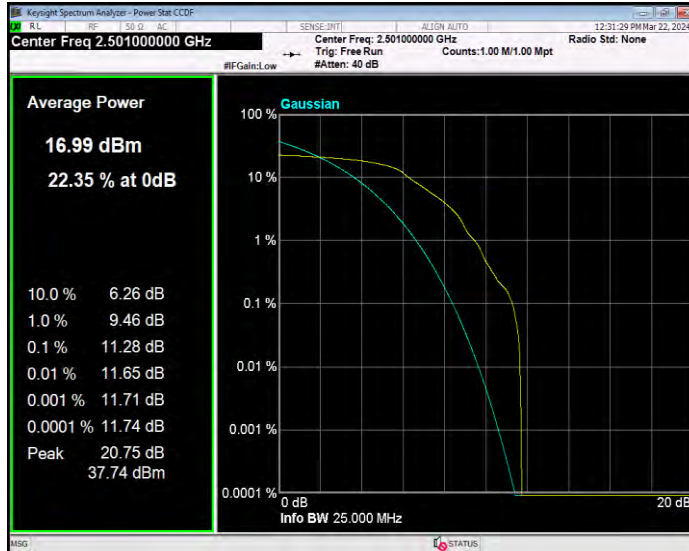

Band41 QPSK BW=10MHz Channel=39700 RB Size=1 Position=#0