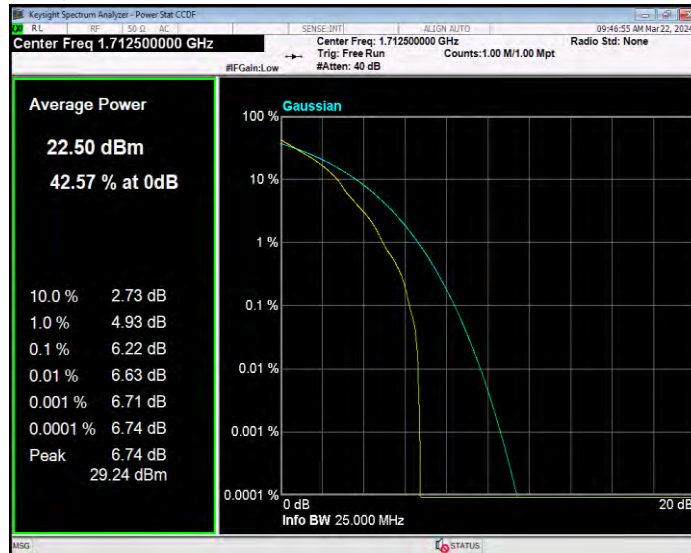

Band4 QPSK BW=5MHz Channel=19975 RB Size=1 Position=#0