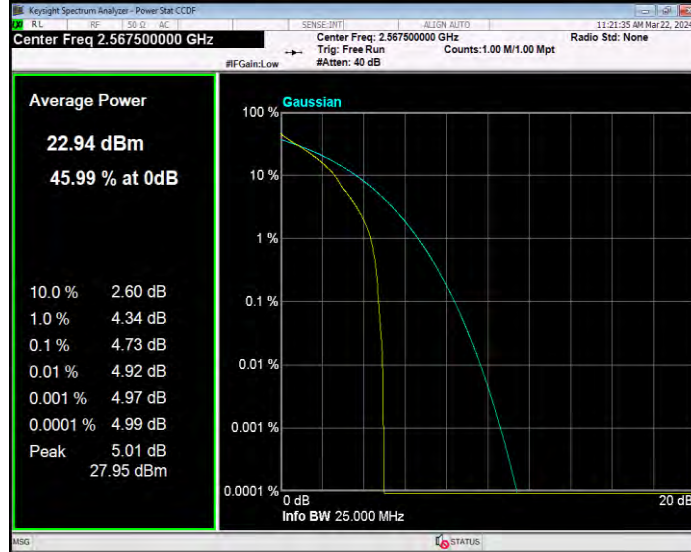

Band7 QPSK BW=5MHz Channel=21425 RB Size=1 Position=#0