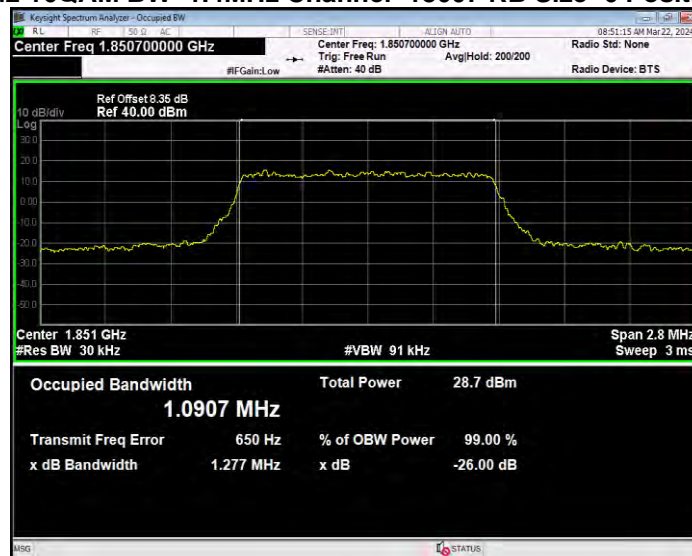

Band41	5	39675	25	#0	QPSK	4.498	4.853	PASS
Band41	5	39675	25	#0	16QAM	4.502	4.877	PASS
Band41	5	40620	25	#0	QPSK	4.500	5.112	PASS
Band41	5	40620	25	#0	16QAM	4.502	4.923	PASS
Band41	5	41565	25	#0	QPSK	4.507	4.898	PASS
Band41	5	41565	25	#0	16QAM	4.502	4.917	PASS
Band41	10	39700	50	#0	QPSK	8.974	9.632	PASS
Band41	10	39700	50	#0	16QAM	8.988	9.765	PASS
Band41	10	40620	50	#0	QPSK	8.987	9.535	PASS
Band41	10	40620	50	#0	16QAM	8.971	9.755	PASS
Band41	10	41540	50	#0	QPSK	8.990	9.580	PASS
Band41	10	41540	50	#0	16QAM	8.986	10.216	PASS
Band41	15	39725	75	#0	QPSK	13.449	14.270	PASS
Band41	15	39725	75	#0	16QAM	13.437	14.882	PASS
Band41	15	40620	75	#0	QPSK	13.438	14.488	PASS
Band41	15	40620	75	#0	16QAM	13.460	14.488	PASS
Band41	15	41515	75	#0	QPSK	13.423	14.694	PASS
Band41	15	41515	75	#0	16QAM	13.458	14.895	PASS
Band41	20	39750	100	#0	QPSK	17.937	19.092	PASS
Band41	20	39750	100	#0	16QAM	17.947	19.083	PASS
Band41	20	40620	100	#0	QPSK	17.918	19.243	PASS
Band41	20	40620	100	#0	16QAM	17.981	19.473	PASS
Band41	20	41490	100	#0	QPSK	17.960	19.097	PASS
Band41	20	41490	100	#0	16QAM	17.982	19.310	PASS

Band2 16QAM BW=1.4MHz Channel=18607 RB Size=6 Position=#0