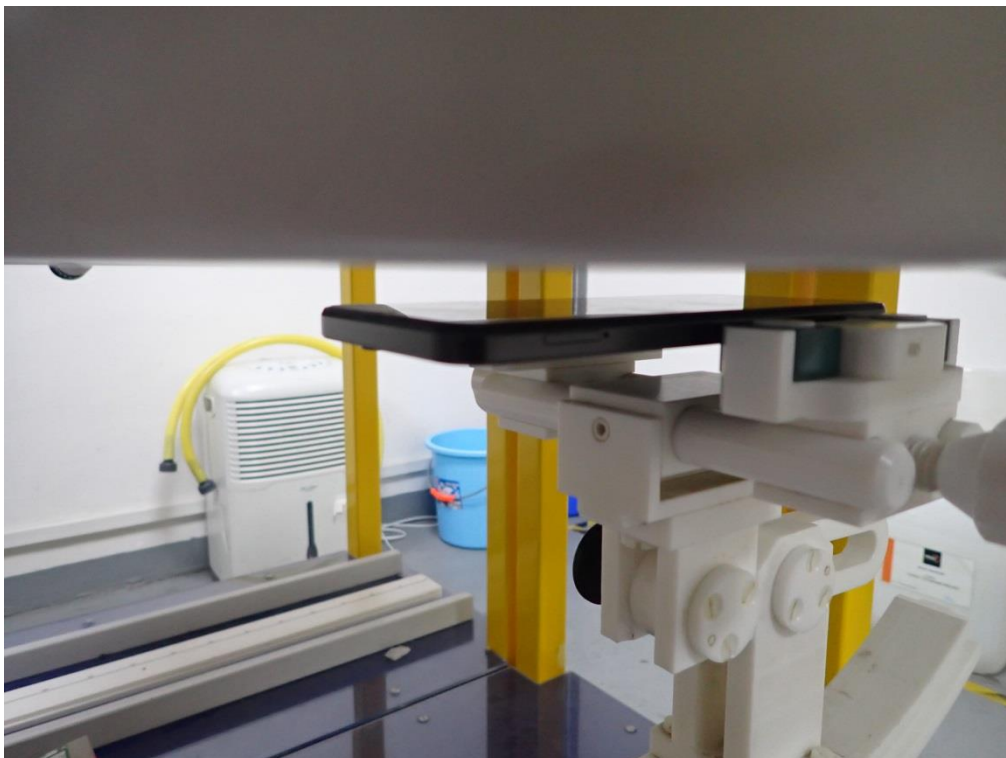

LEFT-CHEEK TOUCH

LEFT-TILT 15°

RIGHT- CHEEK TOUCH

RIGHT-TILT 15°

Body Back 10mm

Body Front 10mm

Edge 1(Top) 10mm-Hotspot Mode

Edge 2(Right) 10mm-Hotspot Mode

Edge 4(Left) 10mm-Hotspot Mode