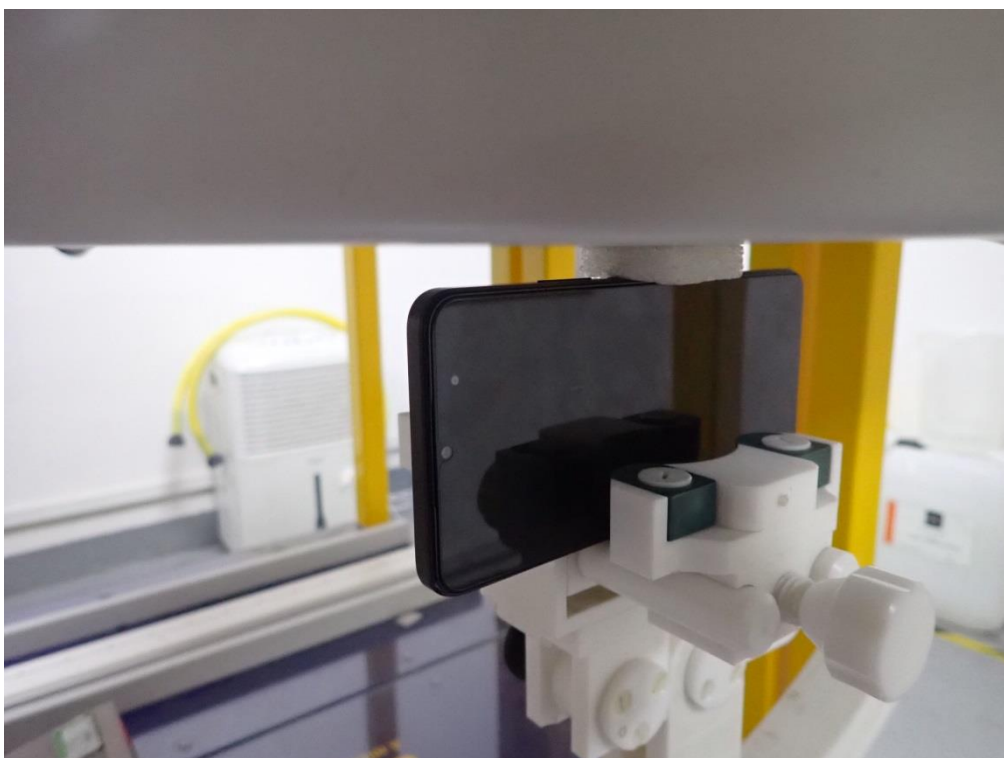

LEFT-CHEEK TOUCH

LEFT-TILT 15°

RIGHT- CHEEK TOUCH

RIGHT-TILT 15°

Body Back 10mm

Body Front 10mm

Edge 1(Top) 10mm-Hotspot Mode

Edge 2(Right) 10mm-Hotspot Mode

Edge 4(Left) 10mm-Hotspot Mode