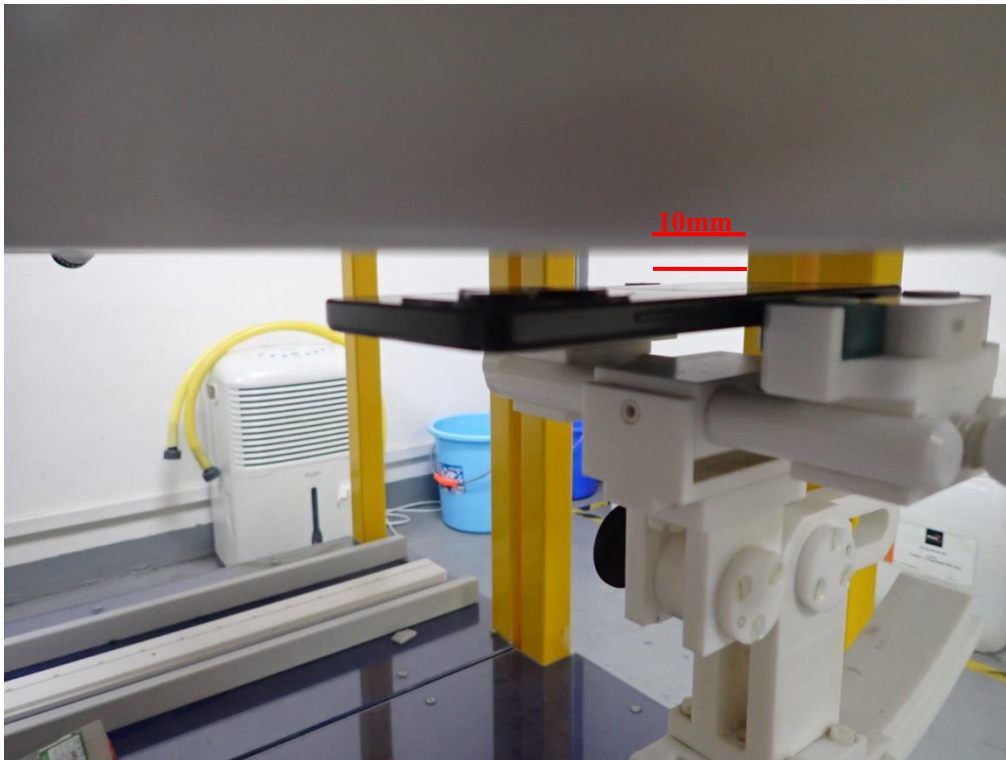

LEFT-CHEEK TOUCH

LEFT-TILT 15°

RIGHT- CHEEK TOUCH

RIGHT-TILT 15°

Body Back 10mm

Body Front 10mm

Edge 1(Top) 10mm-Hotspot Mode

Edge 2(Right) 10mm-Hotspot Mode

Edge 4(Left) 10mm-Hotspot Mode