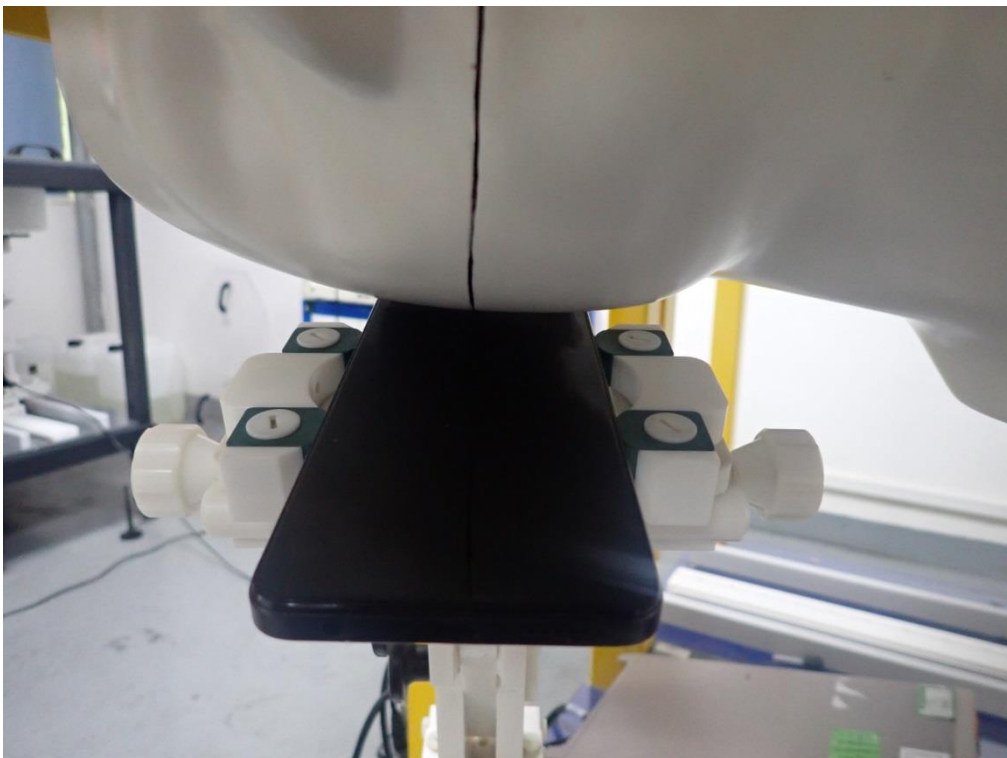

LEFT-CHEEK TOUCH

LEFT-TILT 15°

RIGHT- CHEEK TOUCH

RIGHT-TILT 15°

Body Back 10mm

Body Front 10mm

Edge 1(Top) 10mm-Hotspot Mode

Edge 2(Right) 10mm-Hotspot Mode

Edge 4(Left) 10mm-Hotspot Mode