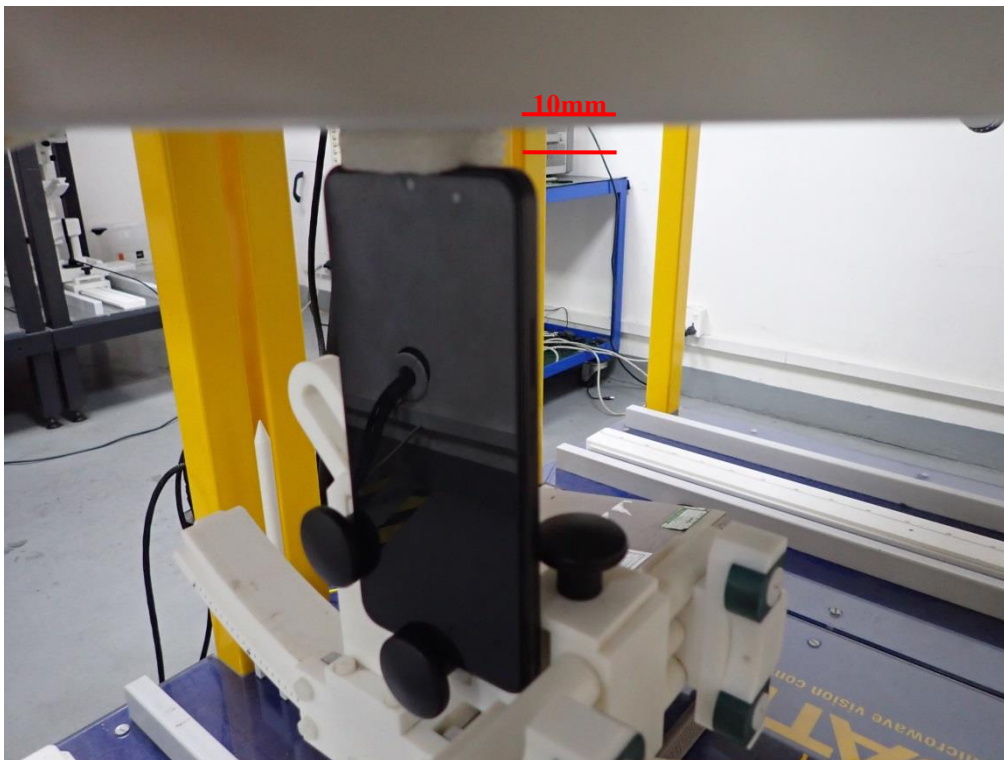

LEFT-CHEEK TOUCH

LEFT-TILT 15°

RIGHT- CHEEK TOUCH

RIGHT-TILT 15°

Body Back 10mm

Body Front 10mm

Edge 1(Top) 10mm-Hotspot Mode

Edge 2(Right) 10mm-Hotspot Mode

Edge 4(Left) 10mm-Hotspot Mode