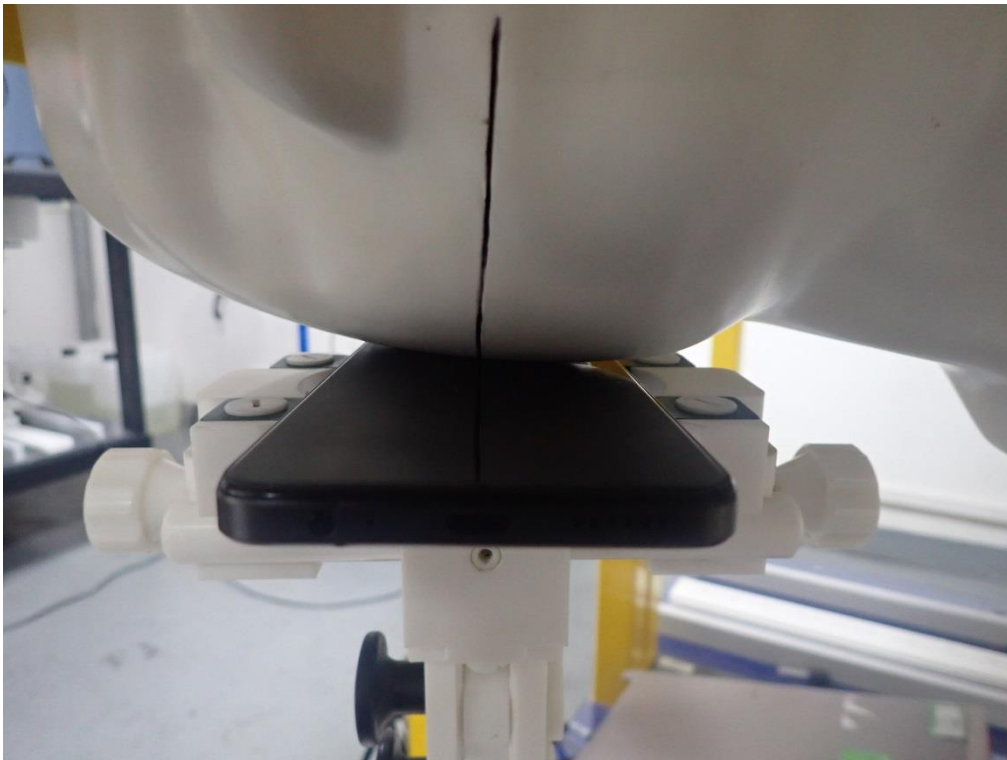

LEFT-CHEEK TOUCH

LEFT-TILT 15°

RIGHT- CHEEK TOUCH

RIGHT-TILT 15°

Body Back 10mm

Body Front 10mm

Edge 1(Top) 10mm-Hotspot Mode

Edge 2(Right) 10mm-Hotspot Mode

Edge 4(Left) 10mm-Hotspot Mode