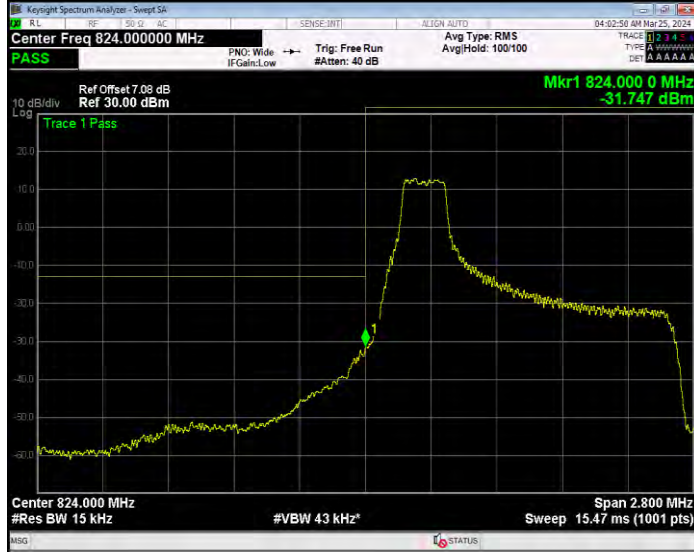

Band5 16QAM BW=1.4MHz Channel=20407 RB Size=1 Position=#0