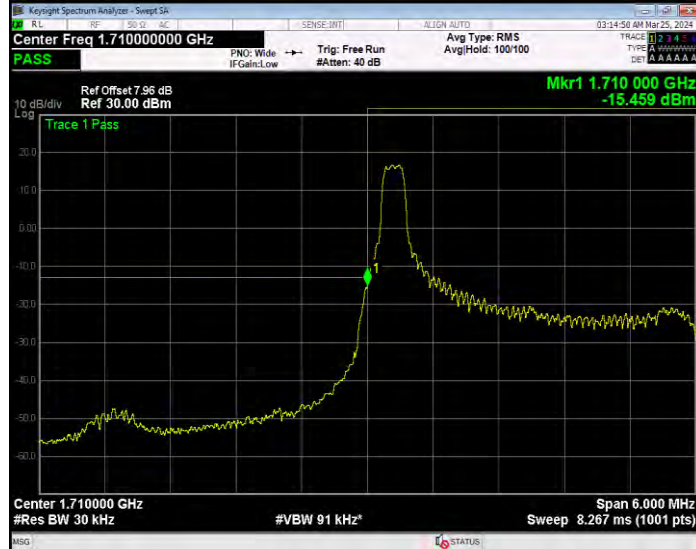

**Band4 16QAM BW=20MHz Channel=20300 RB Size=100 Position=#0**

**Band4 16QAM BW=3MHz Channel=19965 RB Size=1 Position=#0**

**Band4 16QAM BW=3MHz Channel=19965 RB Size=15 Position=#0**

**Band4 16QAM BW=3MHz Channel=20385 RB Size=1 Position=#0**