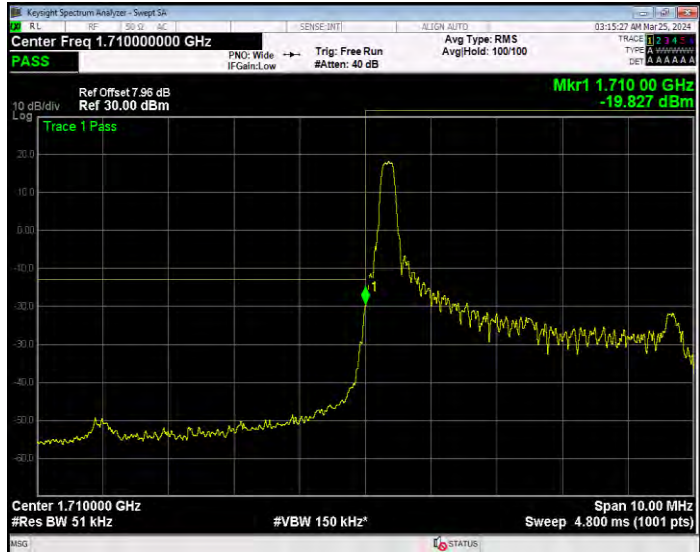

**Band4 16QAM BW=20MHz Channel=20300 RB Size=100 Position=#0**

**Band4 16QAM BW=3MHz Channel=19965 RB Size=1 Position=#0**

**Band4 16QAM BW=3MHz Channel=19965 RB Size=15 Position=#0**

**Band4 16QAM BW=3MHz Channel=20385 RB Size=1 Position=#0**

**Band4 16QAM BW=3MHz Channel=20385 RB Size=15 Position=#0**

**Band4 16QAM BW=5MHz Channel=19975 RB Size=1 Position=#0**

**Band4 16QAM BW=5MHz Channel=19975 RB Size=25 Position=#0**

**Band4 16QAM BW=5MHz Channel=20375 RB Size=1 Position=#0**