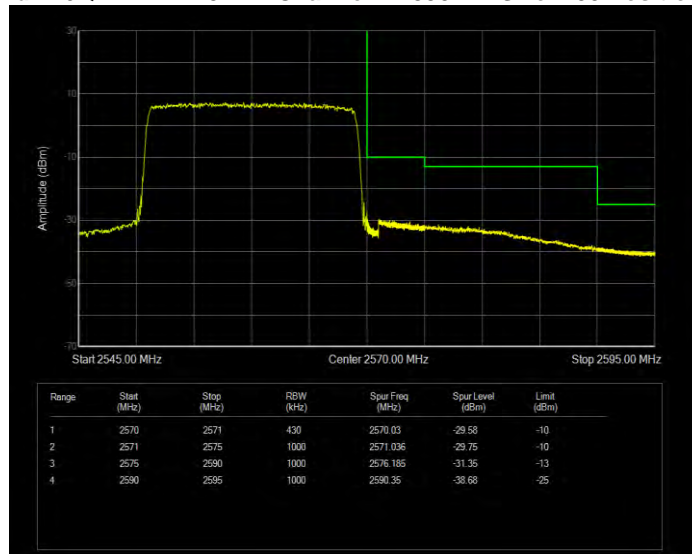

**Band7 16QAM BW=10MHz Channel=21400 RB Size=50 Position=#0**

**Band7 16QAM BW=15MHz Channel=20825 RB Size=1 Position=#0**

**Band7 16QAM BW=15MHz Channel=20825 RB Size=75 Position=#0**

**Band7 16QAM BW=15MHz Channel=21375 RB Size=1 Position=#0**

**Band7 16QAM BW=15MHz Channel=21375 RB Size=75 Position=#0**

**Band7 16QAM BW=20MHz Channel=20850 RB Size=1 Position=#0**

**Band7 16QAM BW=20MHz Channel=20850 RB Size=100 Position=#0**

**Band7 16QAM BW=20MHz Channel=21350 RB Size=1 Position=#0**

**Band7 16QAM BW=20MHz Channel=21350 RB Size=100 Position=#0**

**Band7 16QAM BW=5MHz Channel=20775 RB Size=1 Position=#0**

**Band7 16QAM BW=5MHz Channel=20775 RB Size=25 Position=#0**

**Band7 16QAM BW=5MHz Channel=21425 RB Size=1 Position=#0**