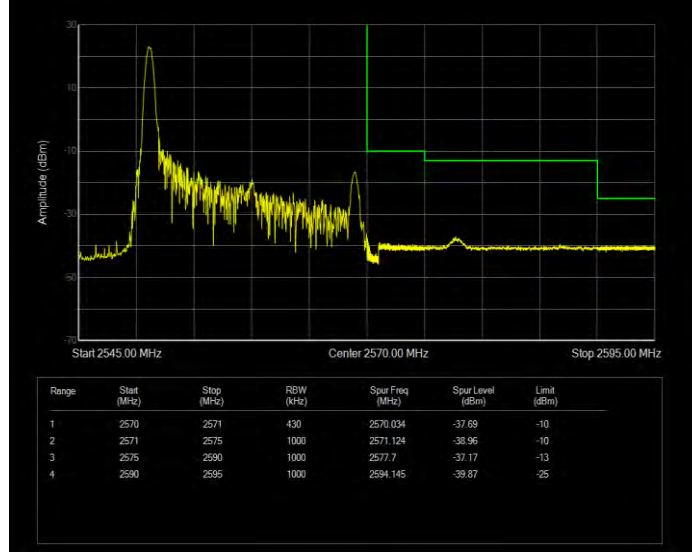

**Band7 16QAM BW=15MHz Channel=21375 RB Size=75 Position=#0**

**Band7 16QAM BW=20MHz Channel=20850 RB Size=1 Position=#0**

**Band7 16QAM BW=20MHz Channel=20850 RB Size=100 Position=#0**

**Band7 16QAM BW=20MHz Channel=21350 RB Size=1 Position=#0**

**Band7 16QAM BW=20MHz Channel=21350 RB Size=100 Position=#0**

**Band7 16QAM BW=5MHz Channel=20775 RB Size=1 Position=#0**

**Band7 16QAM BW=5MHz Channel=20775 RB Size=25 Position=#0**

**Band7 16QAM BW=5MHz Channel=21425 RB Size=1 Position=#0**