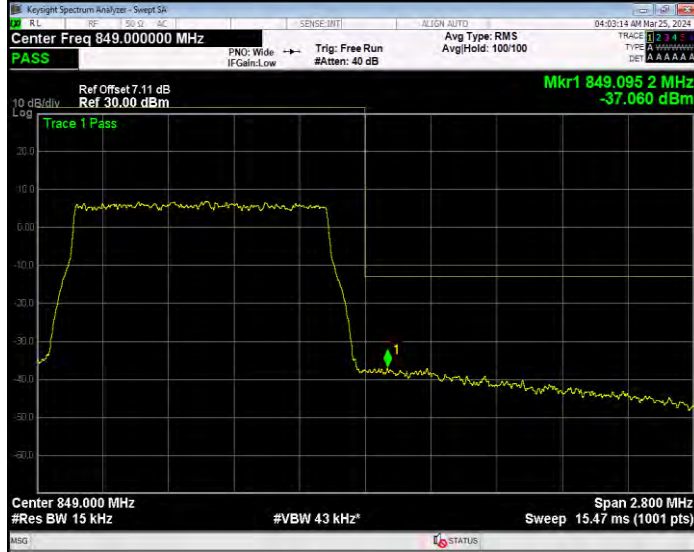

**Band4 QPSK BW=5MHz Channel=20375 RB Size=25 Position=#0**

**Band5 16QAM BW=1.4MHz Channel=20407 RB Size=1 Position=#0**

**Band5 16QAM BW=1.4MHz Channel=20407 RB Size=6 Position=#0**

**Band5 16QAM BW=1.4MHz Channel=20643 RB Size=1 Position=#0**

**Band5 16QAM BW=1.4MHz Channel=20643 RB Size=6 Position=#0**

**Band5 16QAM BW=10MHz Channel=20450 RB Size=1 Position=#0**

**Band5 16QAM BW=10MHz Channel=20450 RB Size=50 Position=#0**

**Band5 16QAM BW=10MHz Channel=20600 RB Size=1 Position=#0**