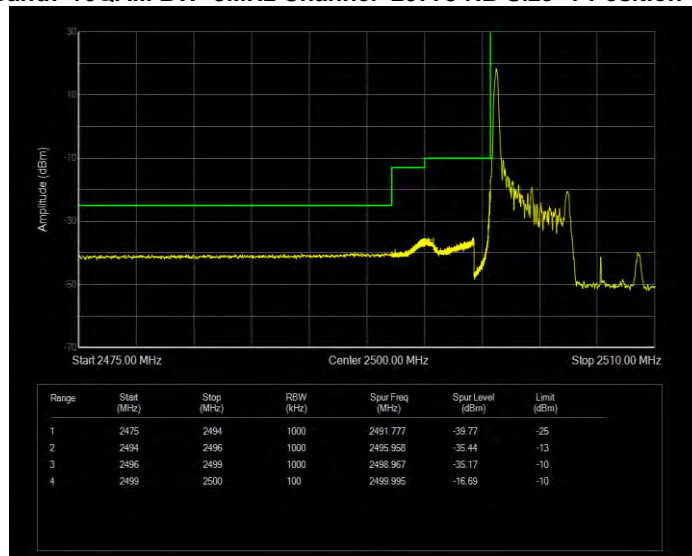

**Band7 16QAM BW=15MHz Channel=21375 RB Size=75 Position=#0**

**Band7 16QAM BW=20MHz Channel=20850 RB Size=1 Position=#0**

**Band7 16QAM BW=20MHz Channel=20850 RB Size=100 Position=#0**

**Band7 16QAM BW=20MHz Channel=21350 RB Size=1 Position=#0**

**Band7 16QAM BW=20MHz Channel=21350 RB Size=100 Position=#0**

**Band7 16QAM BW=5MHz Channel=20775 RB Size=1 Position=#0**

**Band7 16QAM BW=5MHz Channel=20775 RB Size=25 Position=#0**

**Band7 16QAM BW=5MHz Channel=21425 RB Size=1 Position=#0**