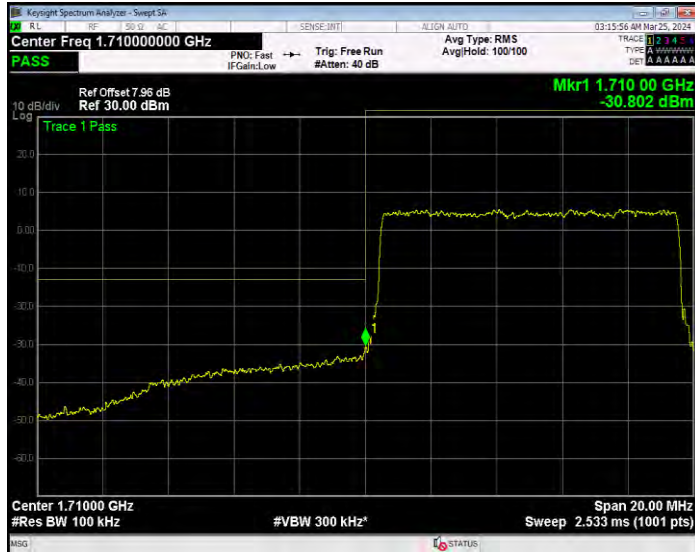

**Band4 16QAM BW=3MHz Channel=20385 RB Size=15 Position=#0**

**Band4 16QAM BW=5MHz Channel=19975 RB Size=1 Position=#0**

**Band4 16QAM BW=5MHz Channel=19975 RB Size=25 Position=#0**

**Band4 16QAM BW=5MHz Channel=20375 RB Size=1 Position=#0**

**Band4 16QAM BW=5MHz Channel=20375 RB Size=25 Position=#0**

Band4 QPSK BW=1.4MHz Channel=19957 RB Size=1 Position=#0

Band4 QPSK BW=1.4MHz Channel=19957 RB Size=6 Position=#0

Band4 QPSK BW=1.4MHz Channel=20393 RB Size=1 Position=#0

Band4 QPSK BW=1.4MHz Channel=20393 RB Size=6 Position=#0

Band4 QPSK BW=10MHz Channel=20000 RB Size=1 Position=#0

Band4 QPSK BW=10MHz Channel=20000 RB Size=50 Position=#0

**Band4 QPSK BW=10MHz Channel=20350 RB Size=1 Position=#0**