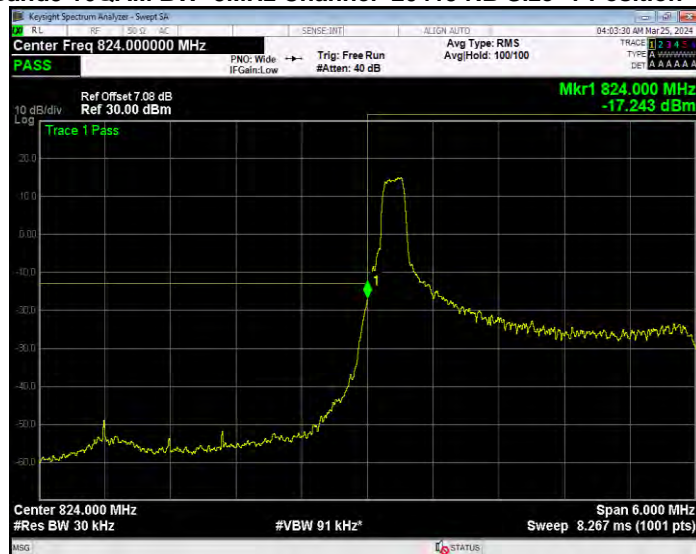

Band5 16QAM BW=3MHz Channel=20415 RB Size=1 Position=#0