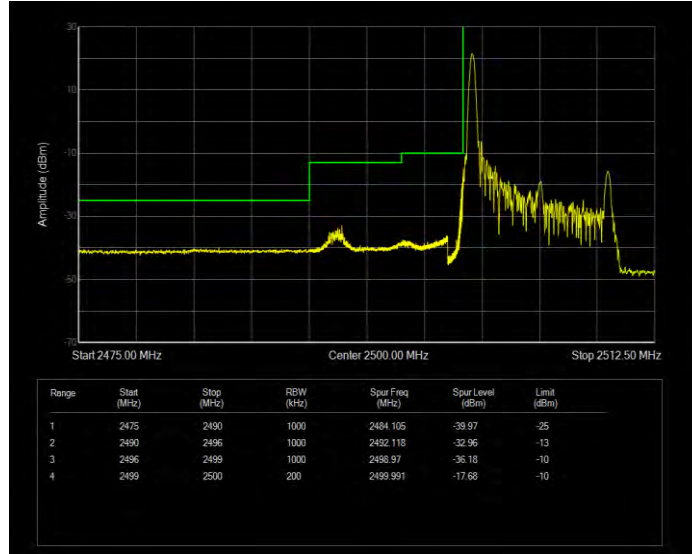

**Band7 16QAM BW=15MHz Channel=21375 RB Size=75 Position=#0**

**Band7 16QAM BW=20MHz Channel=20850 RB Size=1 Position=#0**

**Band7 16QAM BW=20MHz Channel=20850 RB Size=100 Position=#0**

**Band7 16QAM BW=20MHz Channel=21350 RB Size=1 Position=#0**

**Band7 16QAM BW=20MHz Channel=21350 RB Size=100 Position=#0**

**Band7 16QAM BW=5MHz Channel=20775 RB Size=1 Position=#0**

**Band7 16QAM BW=5MHz Channel=20775 RB Size=25 Position=#0**

**Band7 16QAM BW=5MHz Channel=21425 RB Size=1 Position=#0**

**Band7 16QAM BW=5MHz Channel=21425 RB Size=25 Position=#0**

**Band7 QPSK BW=10MHz Channel=20800 RB Size=1 Position=#0**

**Band7 QPSK BW=10MHz Channel=20800 RB Size=50 Position=#0**

**Band7 QPSK BW=10MHz Channel=21400 RB Size=1 Position=#0**