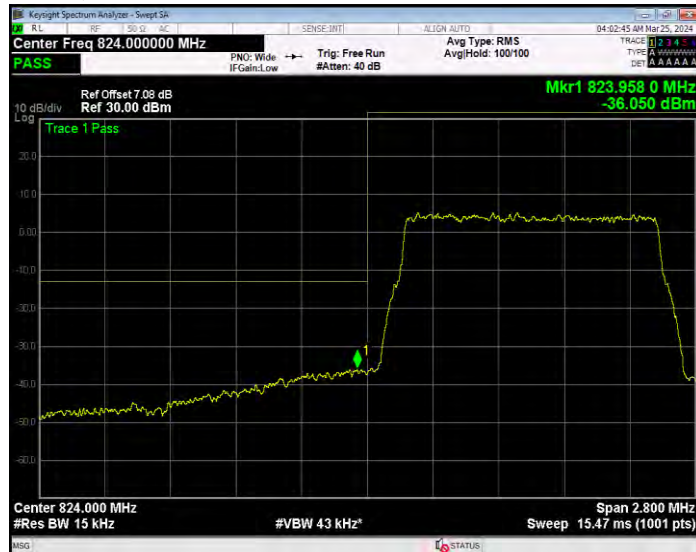

Band5 QPSK BW=1.4MHz Channel=20407 RB Size=6 Position=#0