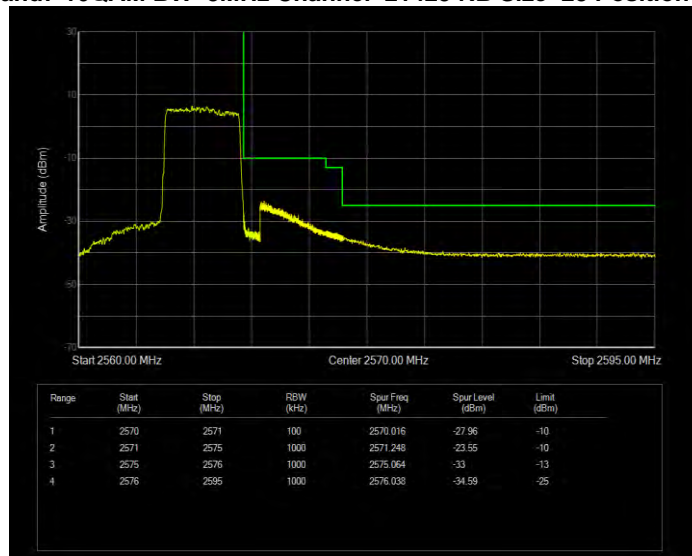

**Band7 16QAM BW=15MHz Channel=21375 RB Size=75 Position=#0**

**Band7 16QAM BW=20MHz Channel=20850 RB Size=1 Position=#0**

**Band7 16QAM BW=20MHz Channel=20850 RB Size=100 Position=#0**

**Band7 16QAM BW=20MHz Channel=21350 RB Size=1 Position=#0**

**Band7 16QAM BW=20MHz Channel=21350 RB Size=100 Position=#0**

**Band7 16QAM BW=5MHz Channel=20775 RB Size=1 Position=#0**

**Band7 16QAM BW=5MHz Channel=20775 RB Size=25 Position=#0**

**Band7 16QAM BW=5MHz Channel=21425 RB Size=1 Position=#0**

**Band7 16QAM BW=5MHz Channel=21425 RB Size=25 Position=#0**

**Band7 QPSK BW=10MHz Channel=20800 RB Size=1 Position=#0**

**Band7 QPSK BW=10MHz Channel=20800 RB Size=50 Position=#0**

**Band7 QPSK BW=10MHz Channel=21400 RB Size=1 Position=#0**