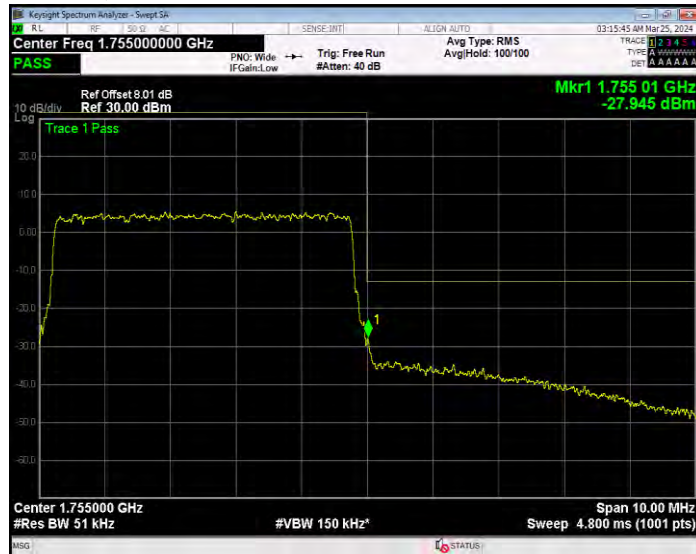

**Band4 16QAM BW=20MHz Channel=20300 RB Size=100 Position=#0**

**Band4 16QAM BW=3MHz Channel=19965 RB Size=1 Position=#0**

**Band4 16QAM BW=3MHz Channel=19965 RB Size=15 Position=#0**

**Band4 16QAM BW=3MHz Channel=20385 RB Size=1 Position=#0**

**Band4 16QAM BW=3MHz Channel=20385 RB Size=15 Position=#0**

**Band4 16QAM BW=5MHz Channel=19975 RB Size=1 Position=#0**

**Band4 16QAM BW=5MHz Channel=19975 RB Size=25 Position=#0**

**Band4 16QAM BW=5MHz Channel=20375 RB Size=1 Position=#0**

**Band4 16QAM BW=5MHz Channel=20375 RB Size=25 Position=#0**

Band4 QPSK BW=1.4MHz Channel=19957 RB Size=1 Position=#0

Band4 QPSK BW=1.4MHz Channel=19957 RB Size=6 Position=#0

Band4 QPSK BW=1.4MHz Channel=20393 RB Size=1 Position=#0