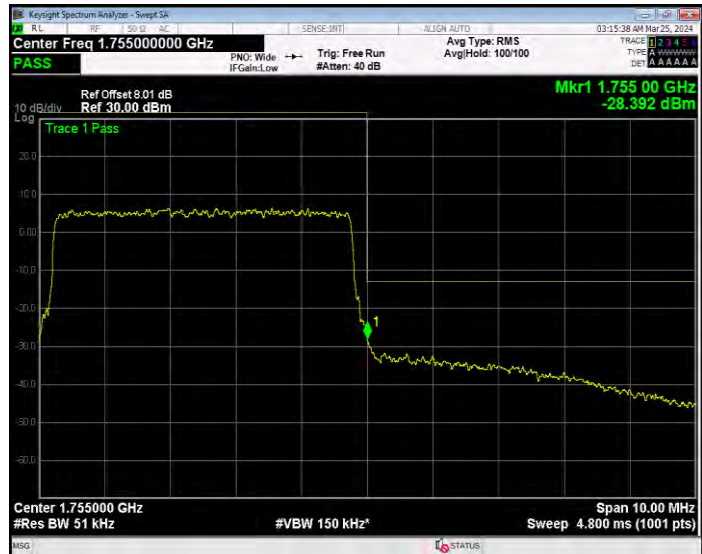

**Band4 QPSK BW=3MHz Channel=20385 RB Size=15 Position=#0**

**Band4 QPSK BW=5MHz Channel=19975 RB Size=1 Position=#0**

**Band4 QPSK BW=5MHz Channel=19975 RB Size=25 Position=#0**

**Band4 QPSK BW=5MHz Channel=20375 RB Size=1 Position=#0**

**Band4 QPSK BW=5MHz Channel=20375 RB Size=25 Position=#0**

**Band5 16QAM BW=1.4MHz Channel=20407 RB Size=1 Position=#0**

**Band5 16QAM BW=1.4MHz Channel=20407 RB Size=6 Position=#0**

**Band5 16QAM BW=1.4MHz Channel=20643 RB Size=1 Position=#0**