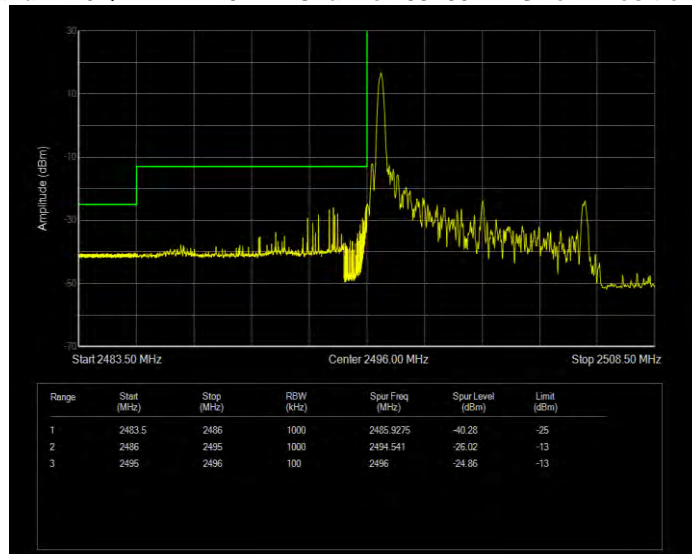

Band41 16QAM BW=10MHz Channel=39700 RB Size=1 Position=#0