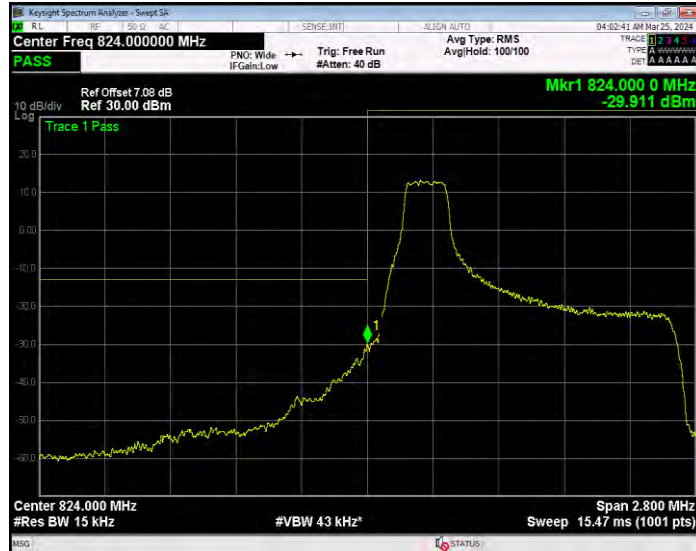

Band5 QPSK BW=1.4MHz Channel=20407 RB Size=1 Position=#0