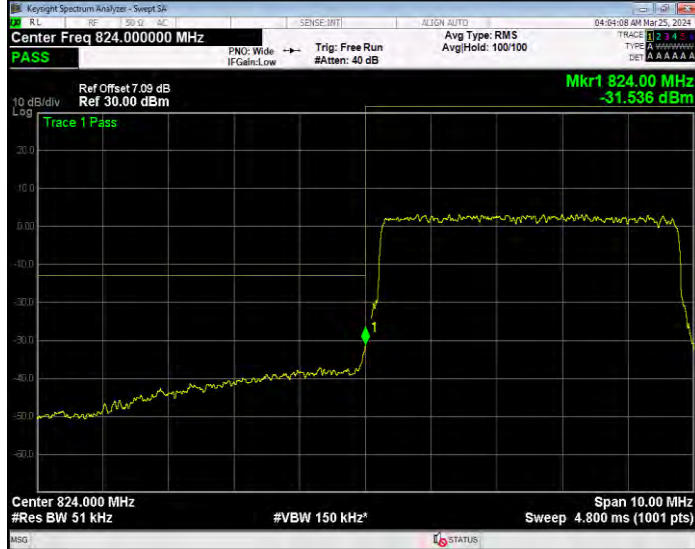

**Band5 16QAM BW=1.4MHz Channel=20643 RB Size=6 Position=#0**

**Band5 16QAM BW=10MHz Channel=20450 RB Size=1 Position=#0**

**Band5 16QAM BW=10MHz Channel=20450 RB Size=50 Position=#0**

**Band5 16QAM BW=10MHz Channel=20600 RB Size=1 Position=#0**

**Band5 16QAM BW=10MHz Channel=20600 RB Size=50 Position=#0**

**Band5 16QAM BW=3MHz Channel=20415 RB Size=1 Position=#0**

**Band5 16QAM BW=3MHz Channel=20415 RB Size=15 Position=#0**

**Band5 16QAM BW=3MHz Channel=20635 RB Size=1 Position=#0**

**Band5 16QAM BW=3MHz Channel=20635 RB Size=15 Position=#0**

**Band5 16QAM BW=5MHz Channel=20425 RB Size=1 Position=#0**

**Band5 16QAM BW=5MHz Channel=20425 RB Size=25 Position=#0**

**Band5 16QAM BW=5MHz Channel=20625 RB Size=1 Position=#0**