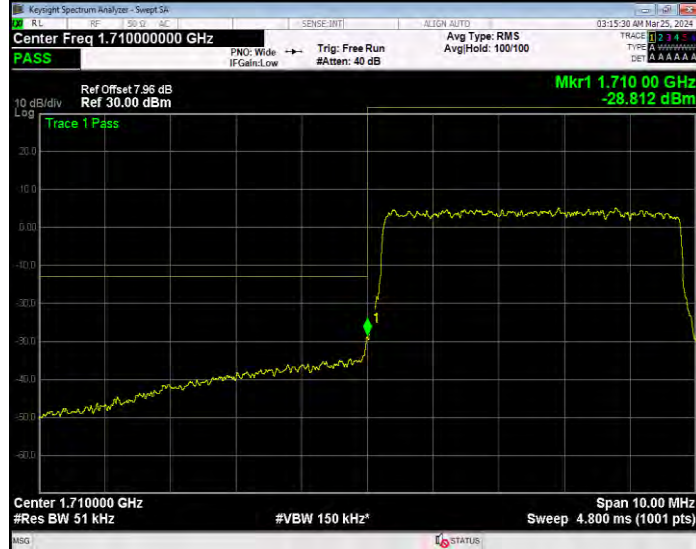

**Band4 16QAM BW=20MHz Channel=20300 RB Size=100 Position=#0**

**Band4 16QAM BW=3MHz Channel=19965 RB Size=1 Position=#0**

**Band4 16QAM BW=3MHz Channel=19965 RB Size=15 Position=#0**

**Band4 16QAM BW=3MHz Channel=20385 RB Size=1 Position=#0**

**Band4 16QAM BW=3MHz Channel=20385 RB Size=15 Position=#0**

**Band4 16QAM BW=5MHz Channel=19975 RB Size=1 Position=#0**

**Band4 16QAM BW=5MHz Channel=19975 RB Size=25 Position=#0**

**Band4 16QAM BW=5MHz Channel=20375 RB Size=1 Position=#0**