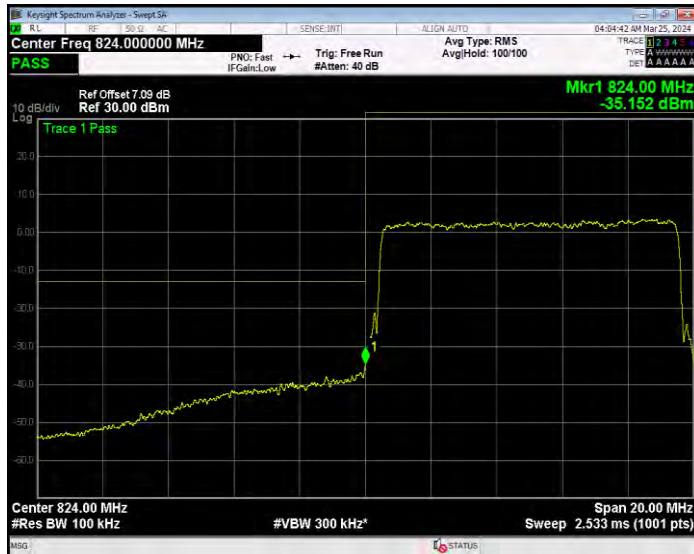

**Band4 QPSK BW=5MHz Channel=20375 RB Size=25 Position=#0**

**Band5 16QAM BW=1.4MHz Channel=20407 RB Size=1 Position=#0**

**Band5 16QAM BW=1.4MHz Channel=20407 RB Size=6 Position=#0**

**Band5 16QAM BW=1.4MHz Channel=20643 RB Size=1 Position=#0**

**Band5 16QAM BW=1.4MHz Channel=20643 RB Size=6 Position=#0**

**Band5 16QAM BW=10MHz Channel=20450 RB Size=1 Position=#0**

**Band5 16QAM BW=10MHz Channel=20450 RB Size=50 Position=#0**

**Band5 16QAM BW=10MHz Channel=20600 RB Size=1 Position=#0**