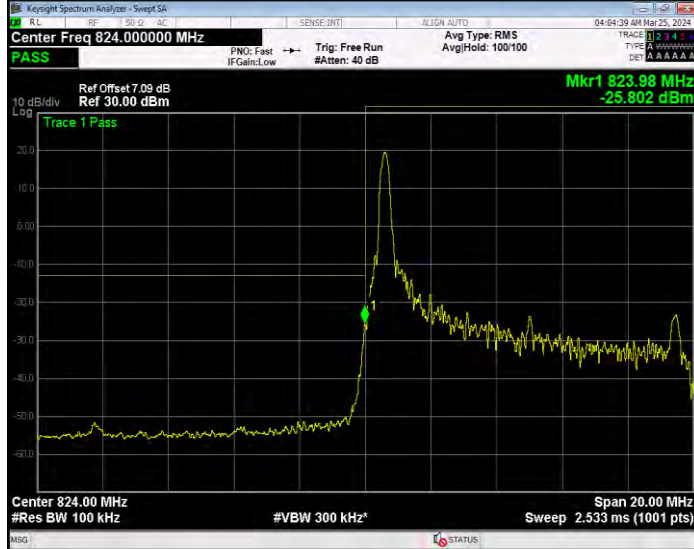

**Band4 QPSK BW=5MHz Channel=20375 RB Size=25 Position=#0**

**Band5 16QAM BW=1.4MHz Channel=20407 RB Size=1 Position=#0**

**Band5 16QAM BW=1.4MHz Channel=20407 RB Size=6 Position=#0**

**Band5 16QAM BW=1.4MHz Channel=20643 RB Size=1 Position=#0**

**Band5 16QAM BW=1.4MHz Channel=20643 RB Size=6 Position=#0**

**Band5 16QAM BW=10MHz Channel=20450 RB Size=1 Position=#0**

**Band5 16QAM BW=10MHz Channel=20450 RB Size=50 Position=#0**

**Band5 16QAM BW=10MHz Channel=20600 RB Size=1 Position=#0**