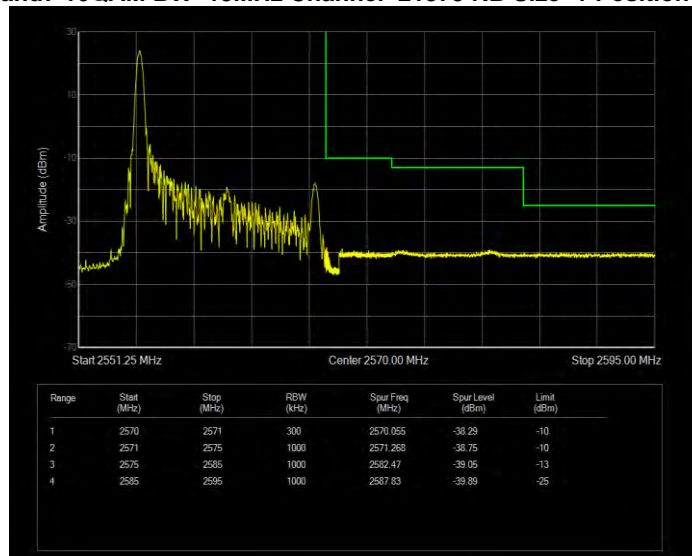

**Band5 QPSK BW=5MHz Channel=20625 RB Size=25 Position=#0**

**Band7 16QAM BW=10MHz Channel=20800 RB Size=1 Position=#0**

**Band7 16QAM BW=10MHz Channel=20800 RB Size=50 Position=#0**

**Band7 16QAM BW=10MHz Channel=21400 RB Size=1 Position=#0**

**Band7 16QAM BW=10MHz Channel=21400 RB Size=50 Position=#0**

**Band7 16QAM BW=15MHz Channel=20825 RB Size=1 Position=#0**

**Band7 16QAM BW=15MHz Channel=20825 RB Size=75 Position=#0**

**Band7 16QAM BW=15MHz Channel=21375 RB Size=1 Position=#0**

**Band7 16QAM BW=15MHz Channel=21375 RB Size=75 Position=#0**

**Band7 16QAM BW=20MHz Channel=20850 RB Size=1 Position=#0**

**Band7 16QAM BW=20MHz Channel=20850 RB Size=100 Position=#0**

**Band7 16QAM BW=20MHz Channel=21350 RB Size=1 Position=#0**