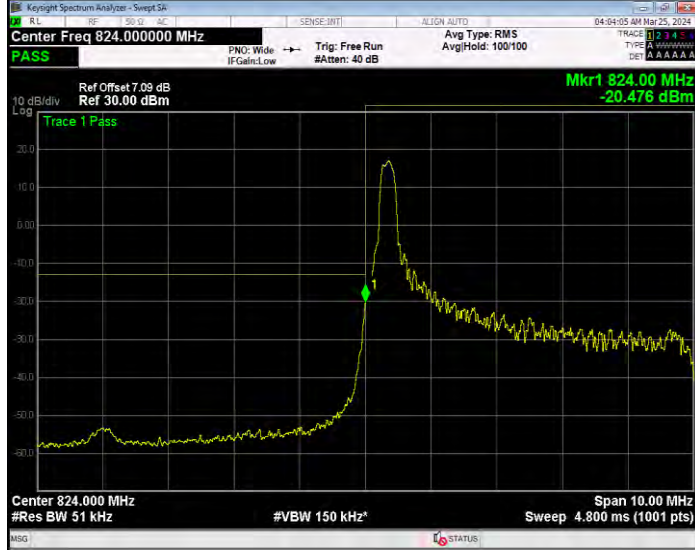

Band5 16QAM BW=5MHz Channel=20425 RB Size=1 Position=#0