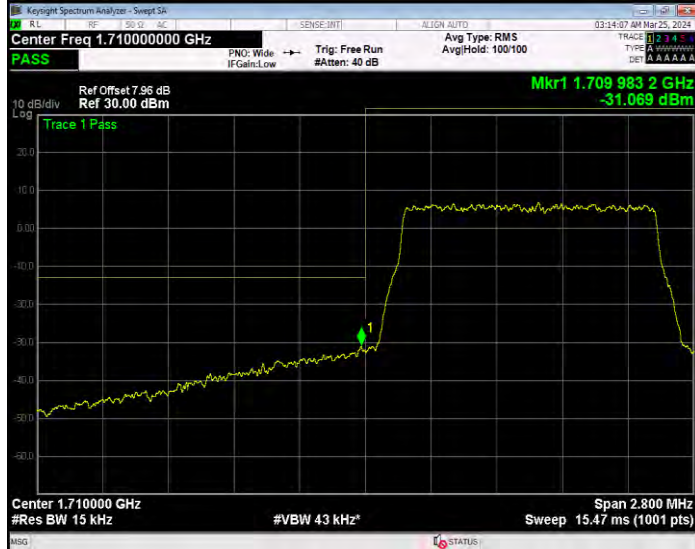

**Band4 16QAM BW=20MHz Channel=20300 RB Size=100 Position=#0**

**Band4 16QAM BW=3MHz Channel=19965 RB Size=1 Position=#0**

**Band4 16QAM BW=3MHz Channel=19965 RB Size=15 Position=#0**

**Band4 16QAM BW=3MHz Channel=20385 RB Size=1 Position=#0**

**Band4 16QAM BW=3MHz Channel=20385 RB Size=15 Position=#0**

**Band4 16QAM BW=5MHz Channel=19975 RB Size=1 Position=#0**

**Band4 16QAM BW=5MHz Channel=19975 RB Size=25 Position=#0**

**Band4 16QAM BW=5MHz Channel=20375 RB Size=1 Position=#0**

**Band4 16QAM BW=5MHz Channel=20375 RB Size=25 Position=#0**

Band4 QPSK BW=1.4MHz Channel=19957 RB Size=1 Position=#0

Band4 QPSK BW=1.4MHz Channel=19957 RB Size=6 Position=#0

Band4 QPSK BW=1.4MHz Channel=20393 RB Size=1 Position=#0