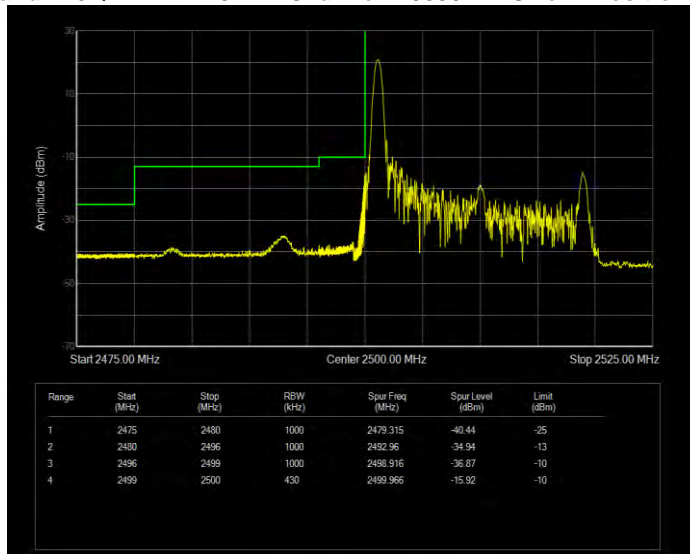

**Band5 QPSK BW=5MHz Channel=20625 RB Size=25 Position=#0**

**Band7 16QAM BW=10MHz Channel=20800 RB Size=1 Position=#0**

**Band7 16QAM BW=10MHz Channel=20800 RB Size=50 Position=#0**

**Band7 16QAM BW=10MHz Channel=21400 RB Size=1 Position=#0**

**Band7 16QAM BW=10MHz Channel=21400 RB Size=50 Position=#0**

**Band7 16QAM BW=15MHz Channel=20825 RB Size=1 Position=#0**

**Band7 16QAM BW=15MHz Channel=20825 RB Size=75 Position=#0**

**Band7 16QAM BW=15MHz Channel=21375 RB Size=1 Position=#0**

**Band7 16QAM BW=15MHz Channel=21375 RB Size=75 Position=#0**

**Band7 16QAM BW=20MHz Channel=20850 RB Size=1 Position=#0**

**Band7 16QAM BW=20MHz Channel=20850 RB Size=100 Position=#0**

**Band7 16QAM BW=20MHz Channel=21350 RB Size=1 Position=#0**