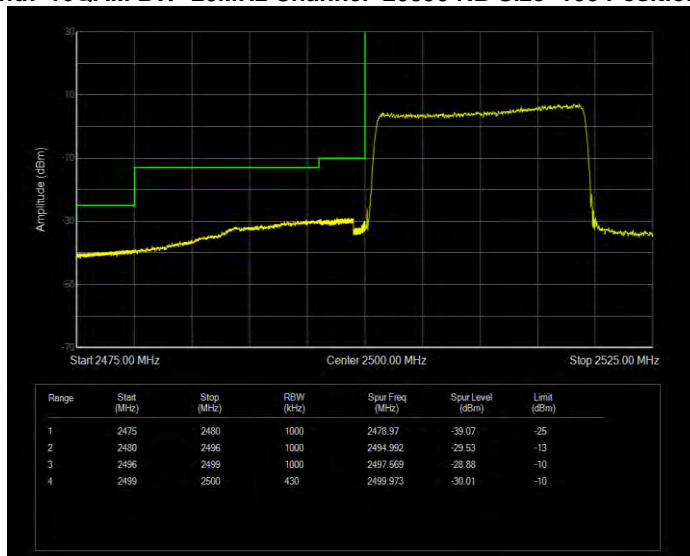

**Band5 QPSK BW=5MHz Channel=20625 RB Size=25 Position=#0**

**Band7 16QAM BW=10MHz Channel=20800 RB Size=1 Position=#0**

**Band7 16QAM BW=10MHz Channel=20800 RB Size=50 Position=#0**

**Band7 16QAM BW=10MHz Channel=21400 RB Size=1 Position=#0**

**Band7 16QAM BW=10MHz Channel=21400 RB Size=50 Position=#0**

**Band7 16QAM BW=15MHz Channel=20825 RB Size=1 Position=#0**

**Band7 16QAM BW=15MHz Channel=20825 RB Size=75 Position=#0**

**Band7 16QAM BW=15MHz Channel=21375 RB Size=1 Position=#0**

**Band7 16QAM BW=15MHz Channel=21375 RB Size=75 Position=#0**

**Band7 16QAM BW=20MHz Channel=20850 RB Size=1 Position=#0**

**Band7 16QAM BW=20MHz Channel=20850 RB Size=100 Position=#0**

**Band7 16QAM BW=20MHz Channel=21350 RB Size=1 Position=#0**

**Band7 16QAM BW=20MHz Channel=21350 RB Size=100 Position=#0**

**Band7 16QAM BW=5MHz Channel=20775 RB Size=1 Position=#0**

**Band7 16QAM BW=5MHz Channel=20775 RB Size=25 Position=#0**

**Band7 16QAM BW=5MHz Channel=21425 RB Size=1 Position=#0**