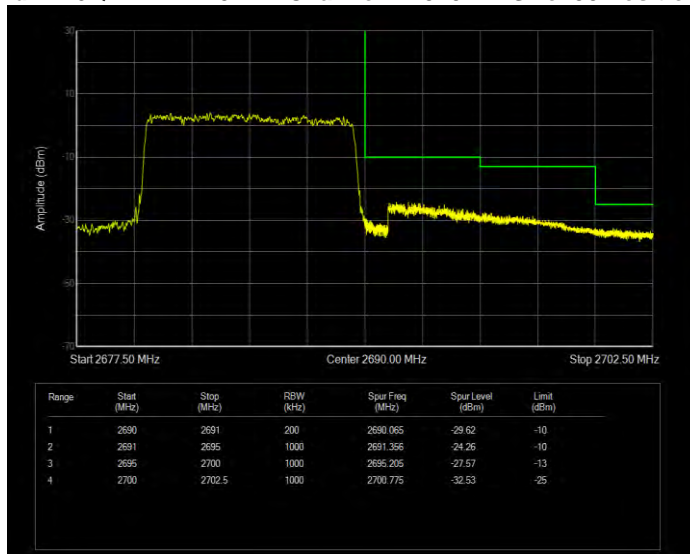

Band41 16QAM BW=10MHz Channel=41540 RB Size=50 Position=#0