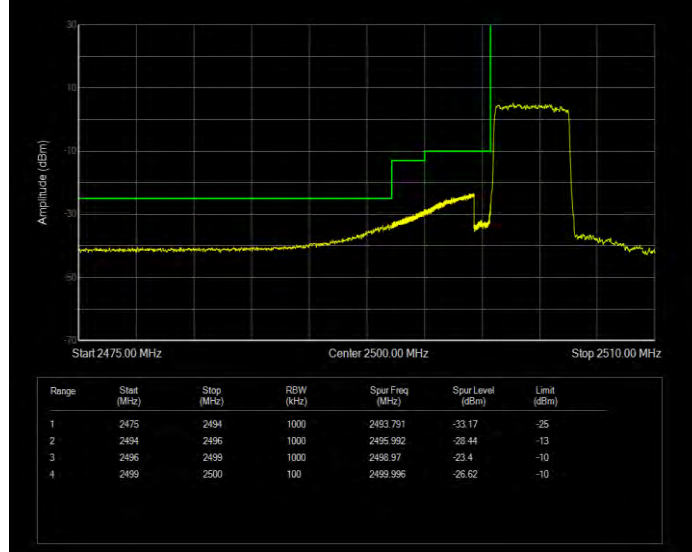

**Band7 16QAM BW=10MHz Channel=21400 RB Size=50 Position=#0**

**Band7 16QAM BW=15MHz Channel=20825 RB Size=1 Position=#0**

**Band7 16QAM BW=15MHz Channel=20825 RB Size=75 Position=#0**

**Band7 16QAM BW=15MHz Channel=21375 RB Size=1 Position=#0**

**Band7 16QAM BW=15MHz Channel=21375 RB Size=75 Position=#0**

**Band7 16QAM BW=20MHz Channel=20850 RB Size=1 Position=#0**

**Band7 16QAM BW=20MHz Channel=20850 RB Size=100 Position=#0**

**Band7 16QAM BW=20MHz Channel=21350 RB Size=1 Position=#0**

**Band7 16QAM BW=20MHz Channel=21350 RB Size=100 Position=#0**

**Band7 16QAM BW=5MHz Channel=20775 RB Size=1 Position=#0**

**Band7 16QAM BW=5MHz Channel=20775 RB Size=25 Position=#0**

**Band7 16QAM BW=5MHz Channel=21425 RB Size=1 Position=#0**