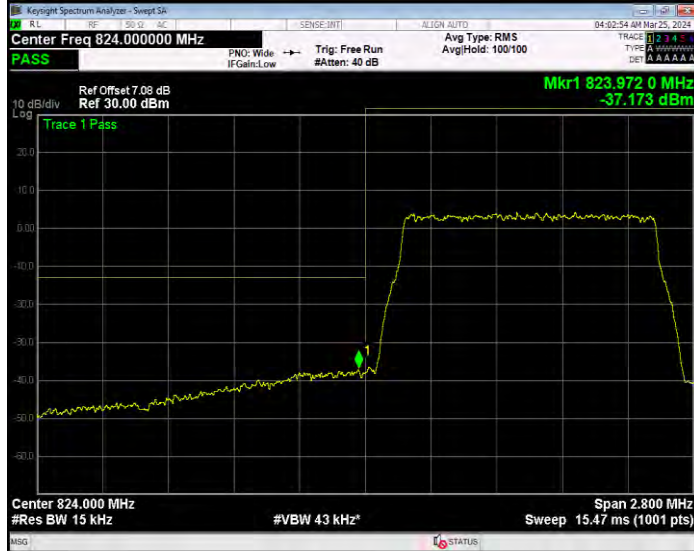

**Band4 QPSK BW=3MHz Channel=20385 RB Size=15 Position=#0**

**Band4 QPSK BW=5MHz Channel=19975 RB Size=1 Position=#0**

**Band4 QPSK BW=5MHz Channel=19975 RB Size=25 Position=#0**

**Band4 QPSK BW=5MHz Channel=20375 RB Size=1 Position=#0**

**Band4 QPSK BW=5MHz Channel=20375 RB Size=25 Position=#0**

**Band5 16QAM BW=1.4MHz Channel=20407 RB Size=1 Position=#0**

**Band5 16QAM BW=1.4MHz Channel=20407 RB Size=6 Position=#0**

**Band5 16QAM BW=1.4MHz Channel=20643 RB Size=1 Position=#0**