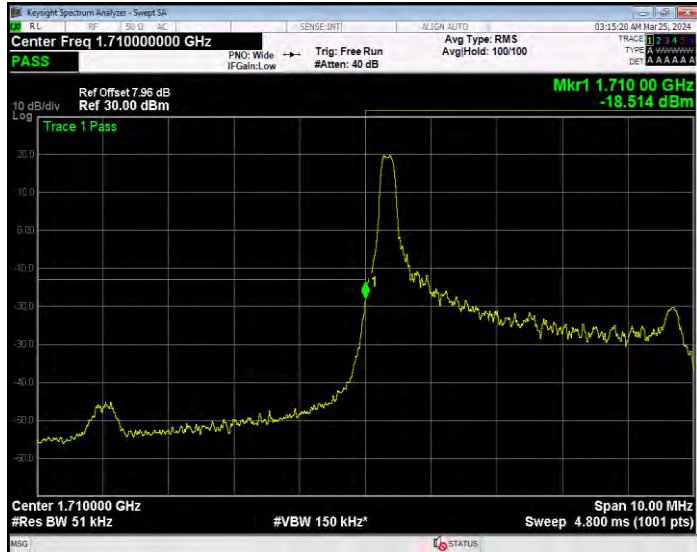

Band4 QPSK BW=5MHz Channel=19975 RB Size=1 Position=#0