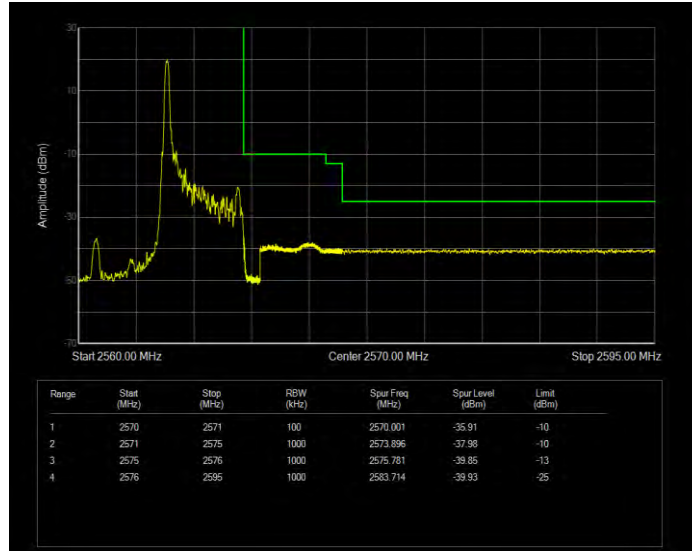

**Band7 16QAM BW=20MHz Channel=21350 RB Size=100 Position=#0**

**Band7 16QAM BW=5MHz Channel=20775 RB Size=1 Position=#0**

**Band7 16QAM BW=5MHz Channel=20775 RB Size=25 Position=#0**

**Band7 16QAM BW=5MHz Channel=21425 RB Size=1 Position=#0**

**Band7 16QAM BW=5MHz Channel=21425 RB Size=25 Position=#0**

**Band7 QPSK BW=10MHz Channel=20800 RB Size=1 Position=#0**

**Band7 QPSK BW=10MHz Channel=20800 RB Size=50 Position=#0**

**Band7 QPSK BW=10MHz Channel=21400 RB Size=1 Position=#0**