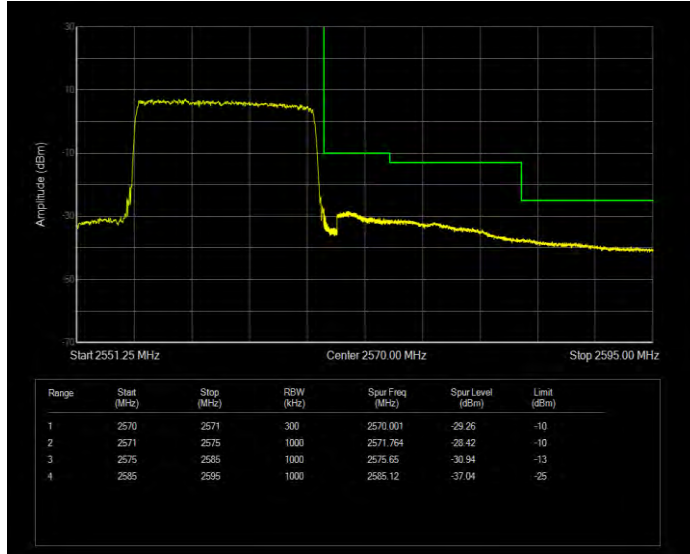

**Band5 QPSK BW=5MHz Channel=20625 RB Size=25 Position=#0**

**Band7 16QAM BW=10MHz Channel=20800 RB Size=1 Position=#0**

**Band7 16QAM BW=10MHz Channel=20800 RB Size=50 Position=#0**

**Band7 16QAM BW=10MHz Channel=21400 RB Size=1 Position=#0**

**Band7 16QAM BW=10MHz Channel=21400 RB Size=50 Position=#0**

**Band7 16QAM BW=15MHz Channel=20825 RB Size=1 Position=#0**

**Band7 16QAM BW=15MHz Channel=20825 RB Size=75 Position=#0**

**Band7 16QAM BW=15MHz Channel=21375 RB Size=1 Position=#0**

**Band7 16QAM BW=15MHz Channel=21375 RB Size=75 Position=#0**

**Band7 16QAM BW=20MHz Channel=20850 RB Size=1 Position=#0**

**Band7 16QAM BW=20MHz Channel=20850 RB Size=100 Position=#0**

**Band7 16QAM BW=20MHz Channel=21350 RB Size=1 Position=#0**