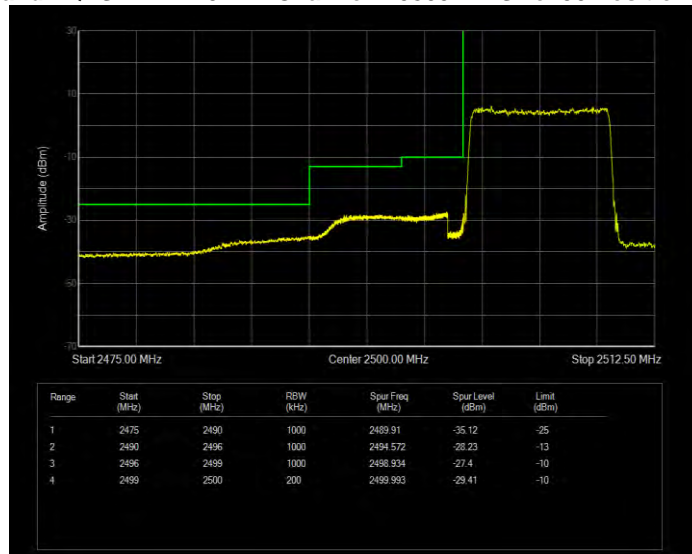

**Band7 16QAM BW=15MHz Channel=21375 RB Size=75 Position=#0**

**Band7 16QAM BW=20MHz Channel=20850 RB Size=1 Position=#0**

**Band7 16QAM BW=20MHz Channel=20850 RB Size=100 Position=#0**

**Band7 16QAM BW=20MHz Channel=21350 RB Size=1 Position=#0**

**Band7 16QAM BW=20MHz Channel=21350 RB Size=100 Position=#0**

**Band7 16QAM BW=5MHz Channel=20775 RB Size=1 Position=#0**

**Band7 16QAM BW=5MHz Channel=20775 RB Size=25 Position=#0**

**Band7 16QAM BW=5MHz Channel=21425 RB Size=1 Position=#0**

**Band7 16QAM BW=5MHz Channel=21425 RB Size=25 Position=#0**

**Band7 QPSK BW=10MHz Channel=20800 RB Size=1 Position=#0**

**Band7 QPSK BW=10MHz Channel=20800 RB Size=50 Position=#0**

**Band7 QPSK BW=10MHz Channel=21400 RB Size=1 Position=#0**