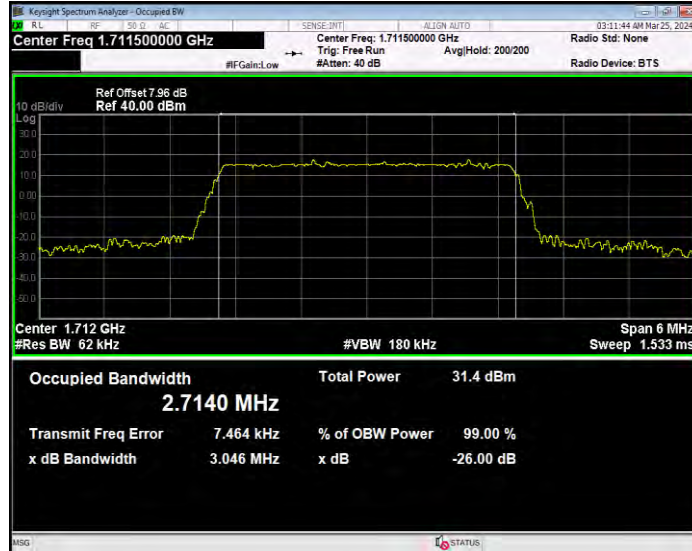

Band4 16QAM BW=3MHz Channel=19965 RB Size=15 Position=#0