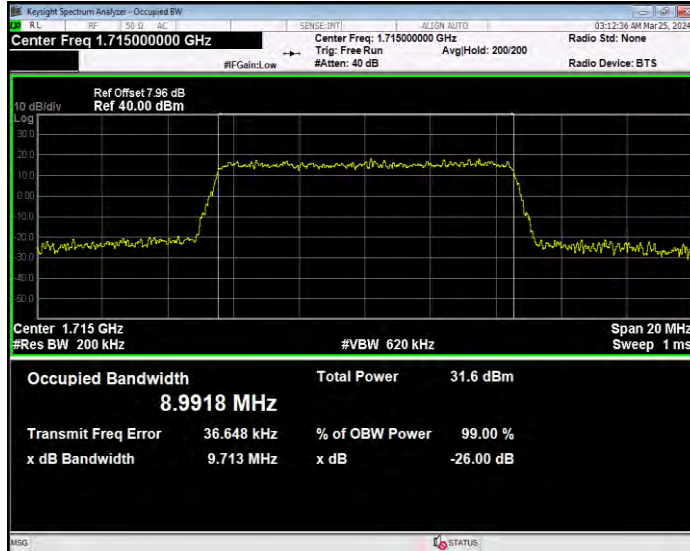

Band4 QPSK BW=10MHz Channel=20000 RB Size=50 Position=#0