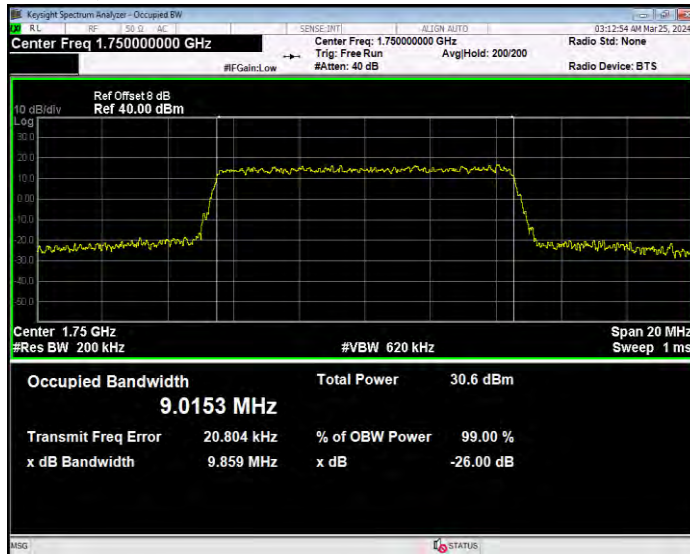

Band4 16QAM BW=10MHz Channel=20350 RB Size=50 Position=#0