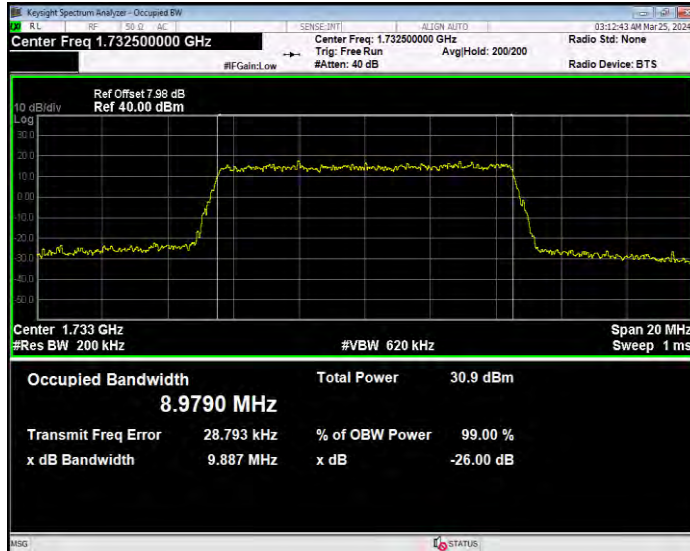

Band4 QPSK BW=10MHz Channel=20175 RB Size=50 Position=#0