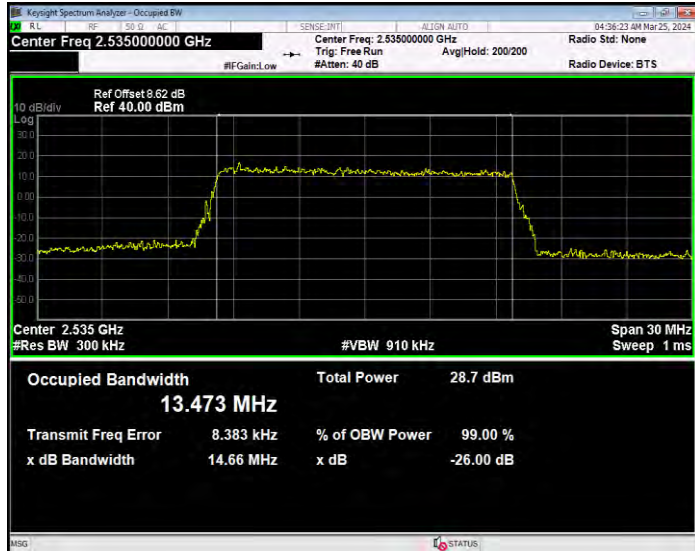

Band7 16QAM BW=15MHz Channel=21100 RB Size=75 Position=#0