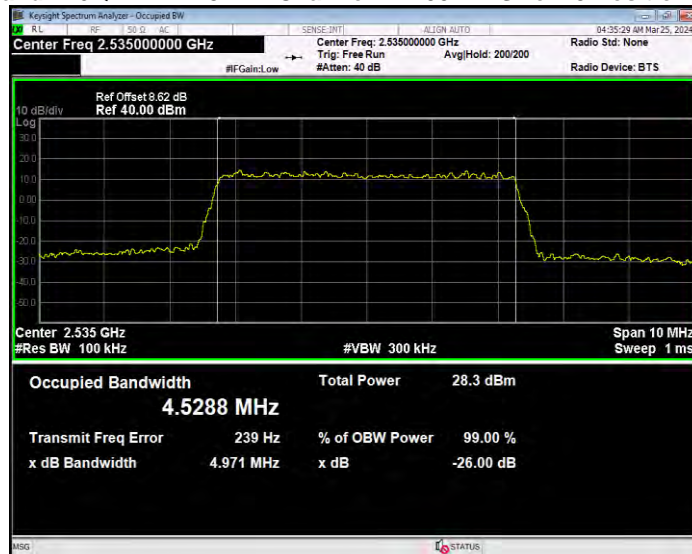

Band7 16QAM BW=5MHz Channel=21100 RB Size=25 Position=#0