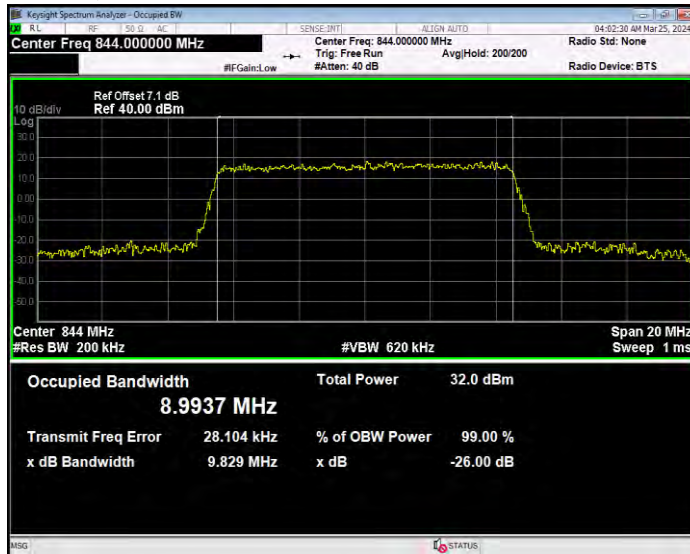

Band5 16QAM BW=10MHz Channel=20600 RB Size=50 Position=#0