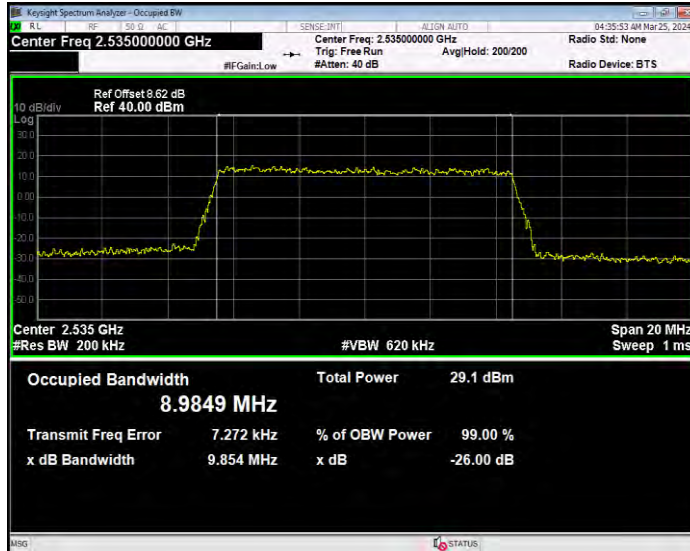

Band7 QPSK BW=10MHz Channel=21100 RB Size=50 Position=#0