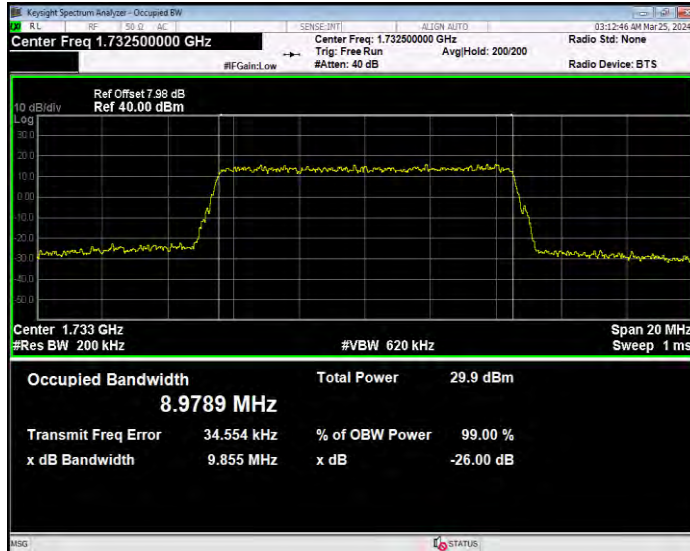

Band4 16QAM BW=10MHz Channel=20175 RB Size=50 Position=#0