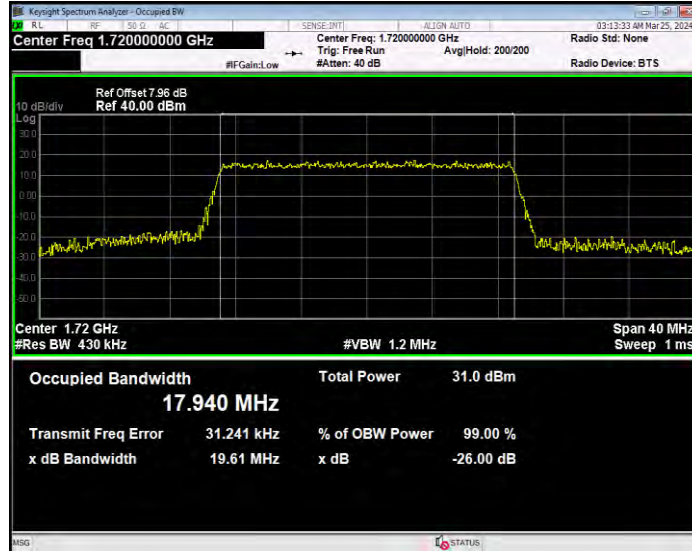

Band4 16QAM BW=20MHz Channel=20050 RB Size=100 Position=#0