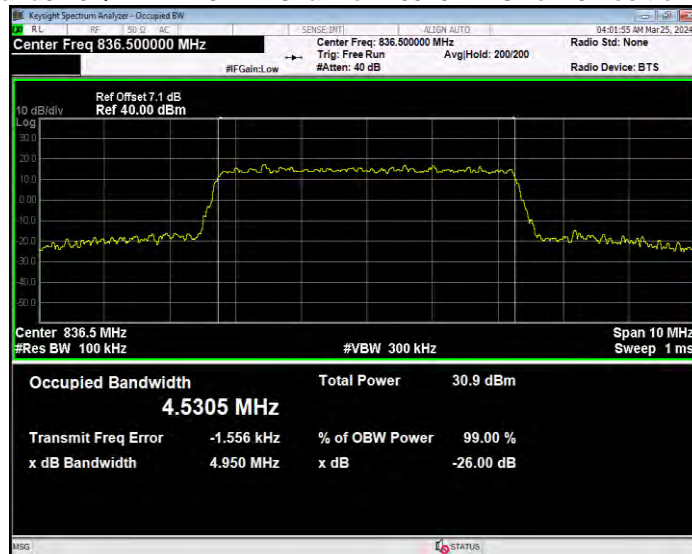

Band5 16QAM BW=5MHz Channel=20525 RB Size=25 Position=#0