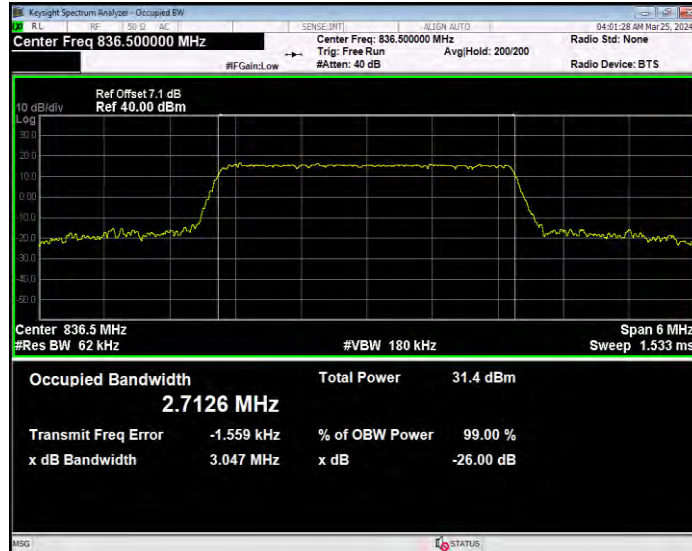

**Band5 16QAM BW=10MHz Channel=20525 RB Size=50 Position=#0**

**Band5 16QAM BW=10MHz Channel=20600 RB Size=50 Position=#0**

**Band5 16QAM BW=3MHz Channel=20415 RB Size=15 Position=#0**

**Band5 16QAM BW=3MHz Channel=20525 RB Size=15 Position=#0**