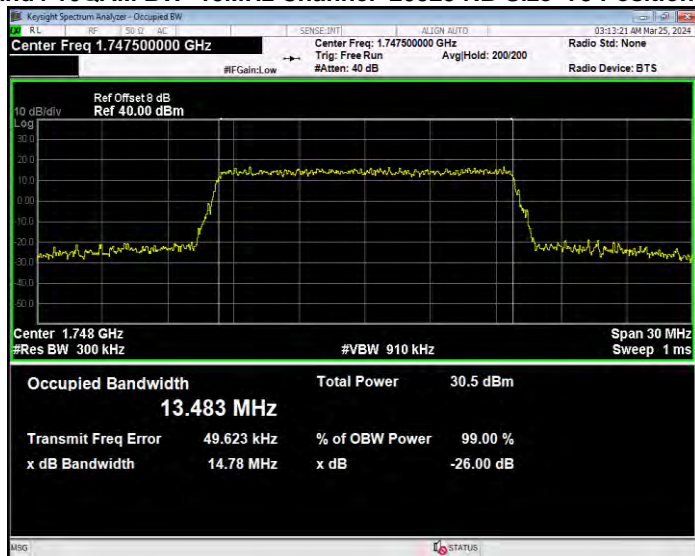

**Band4 16QAM BW=10MHz Channel=20175 RB Size=50 Position=#0**

**Band4 16QAM BW=10MHz Channel=20350 RB Size=50 Position=#0**

**Band4 16QAM BW=15MHz Channel=20025 RB Size=75 Position=#0**

**Band4 16QAM BW=15MHz Channel=20175 RB Size=75 Position=#0**

**Band4 16QAM BW=15MHz Channel=20325 RB Size=75 Position=#0**

**Band4 16QAM BW=20MHz Channel=20050 RB Size=100 Position=#0**

**Band4 16QAM BW=20MHz Channel=20175 RB Size=100 Position=#0**

**Band4 16QAM BW=20MHz Channel=20300 RB Size=100 Position=#0**