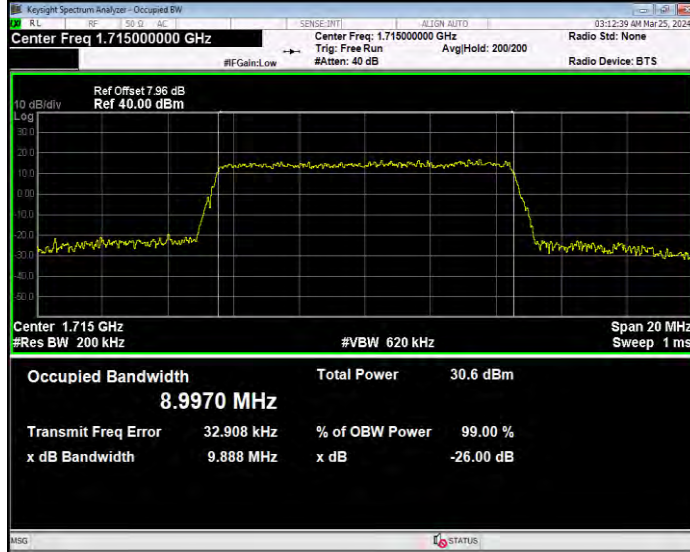

**Band4 16QAM BW=1.4MHz Channel=19957 RB Size=6 Position=#0**

**Band4 16QAM BW=1.4MHz Channel=20175 RB Size=6 Position=#0**

**Band4 16QAM BW=1.4MHz Channel=20393 RB Size=6 Position=#0**

**Band4 16QAM BW=10MHz Channel=20000 RB Size=50 Position=#0**