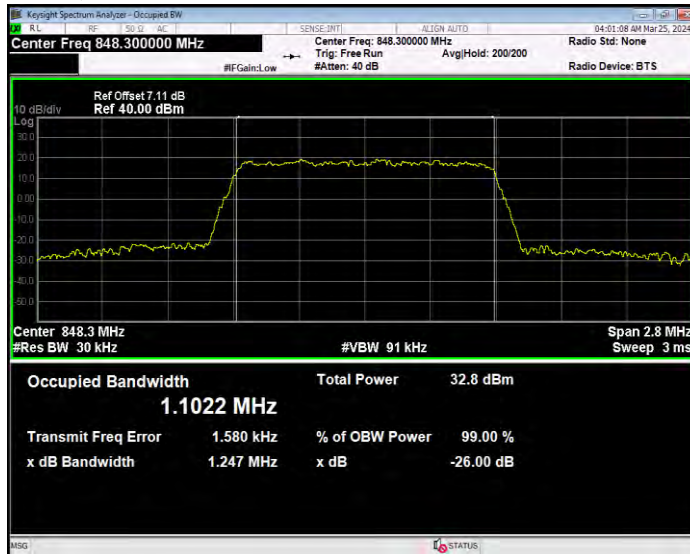

Band5 QPSK BW=1.4MHz Channel=20643 RB Size=6 Position=#0