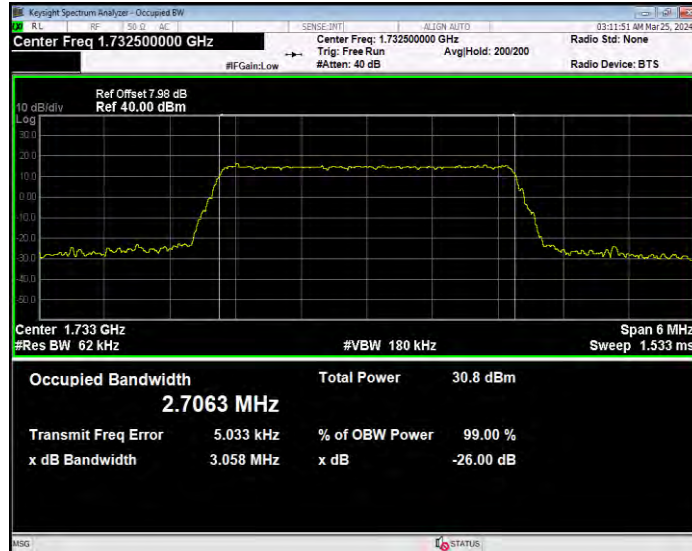

Band4 16QAM BW=3MHz Channel=20175 RB Size=15 Position=#0