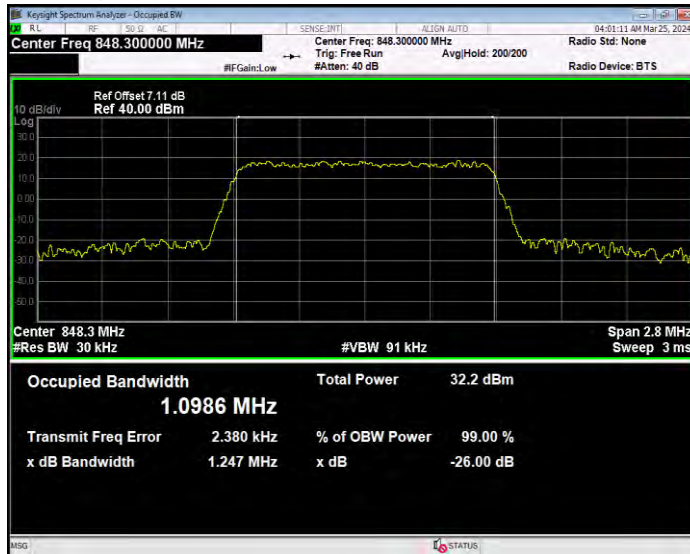

Band5 16QAM BW=1.4MHz Channel=20643 RB Size=6 Position=#0