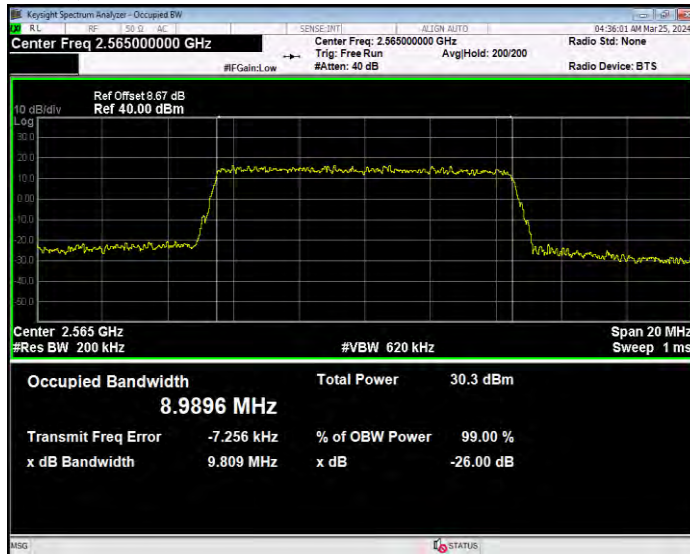

Band7 QPSK BW=10MHz Channel=21400 RB Size=50 Position=#0