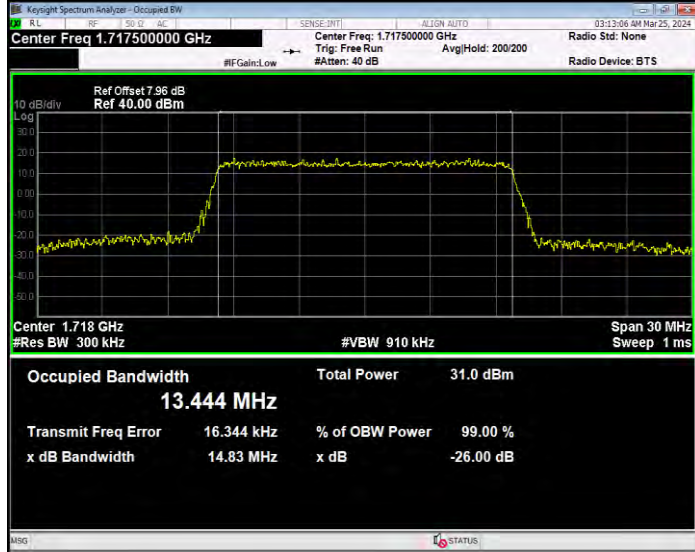

Band4 16QAM BW=15MHz Channel=20025 RB Size=75 Position=#0