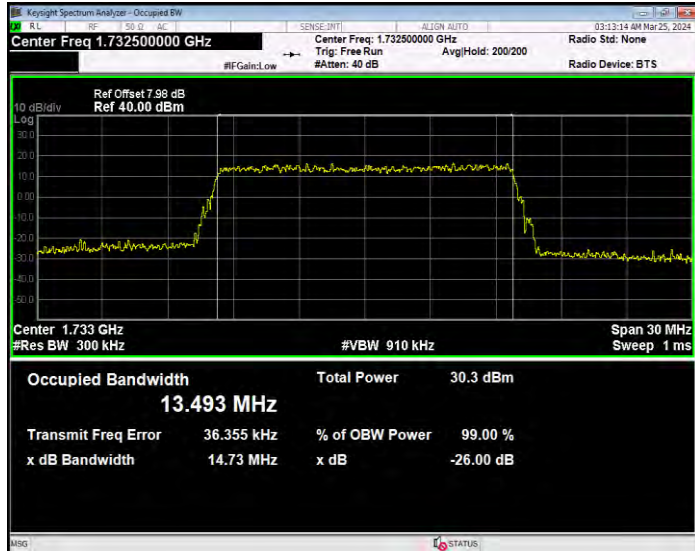

**Band4 16QAM BW=10MHz Channel=20175 RB Size=50 Position=#0**

**Band4 16QAM BW=10MHz Channel=20350 RB Size=50 Position=#0**

**Band4 16QAM BW=15MHz Channel=20025 RB Size=75 Position=#0**

**Band4 16QAM BW=15MHz Channel=20175 RB Size=75 Position=#0**

**Band4 16QAM BW=15MHz Channel=20325 RB Size=75 Position=#0**

**Band4 16QAM BW=20MHz Channel=20050 RB Size=100 Position=#0**

**Band4 16QAM BW=20MHz Channel=20175 RB Size=100 Position=#0**

**Band4 16QAM BW=20MHz Channel=20300 RB Size=100 Position=#0**