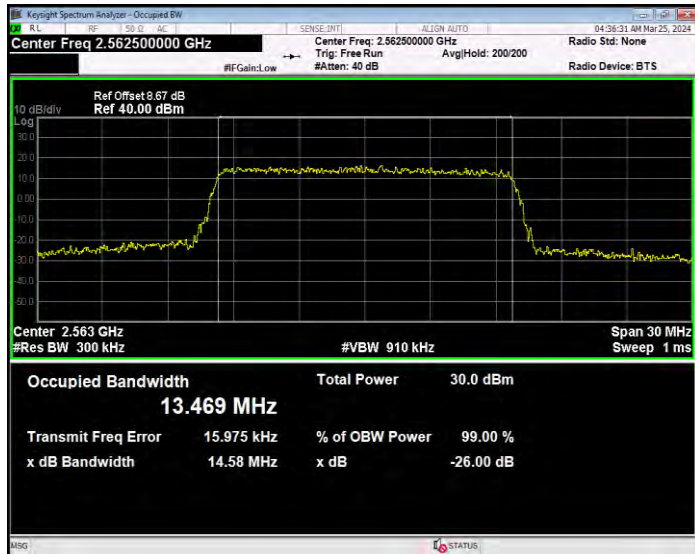

Band7 16QAM BW=15MHz Channel=21375 RB Size=75 Position=#0