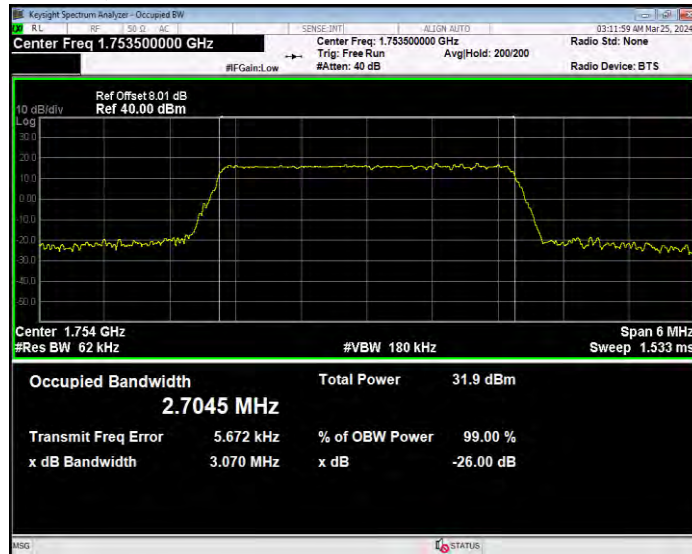

Band4 16QAM BW=3MHz Channel=20385 RB Size=15 Position=#0