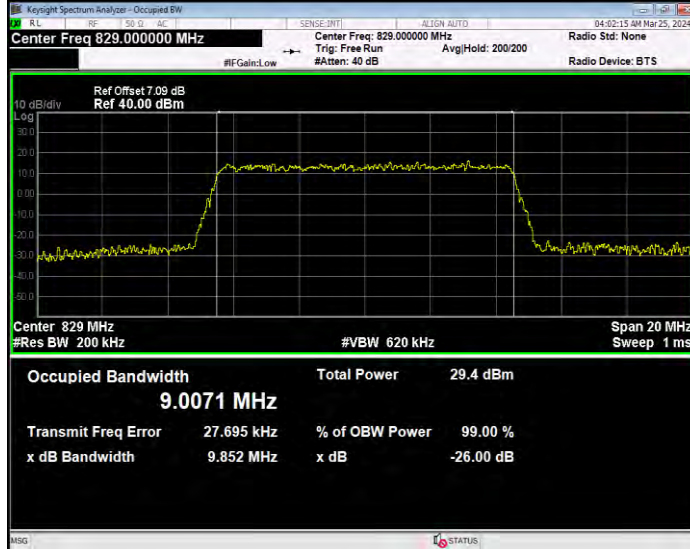

**Band5 16QAM BW=1.4MHz Channel=20407 RB Size=6 Position=#0**

**Band5 16QAM BW=1.4MHz Channel=20525 RB Size=6 Position=#0**

**Band5 16QAM BW=1.4MHz Channel=20643 RB Size=6 Position=#0**

**Band5 16QAM BW=10MHz Channel=20450 RB Size=50 Position=#0**