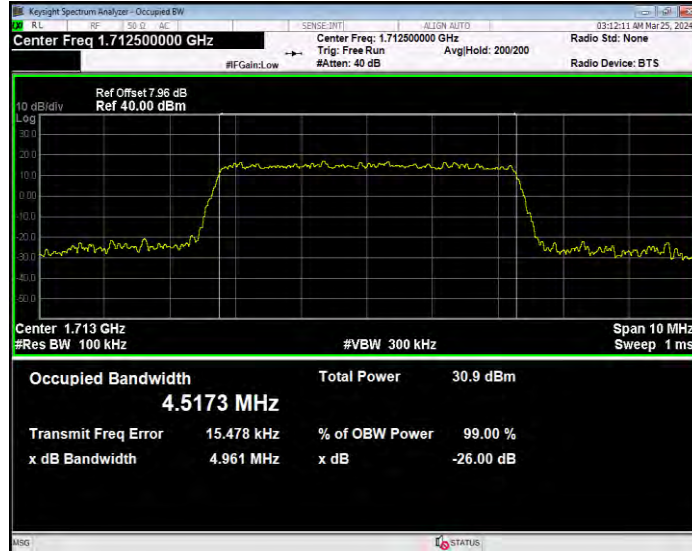

**Band4 16QAM BW=3MHz Channel=19965 RB Size=15 Position=#0**

**Band4 16QAM BW=3MHz Channel=20175 RB Size=15 Position=#0**

**Band4 16QAM BW=3MHz Channel=20385 RB Size=15 Position=#0**

**Band4 16QAM BW=5MHz Channel=19975 RB Size=25 Position=#0**