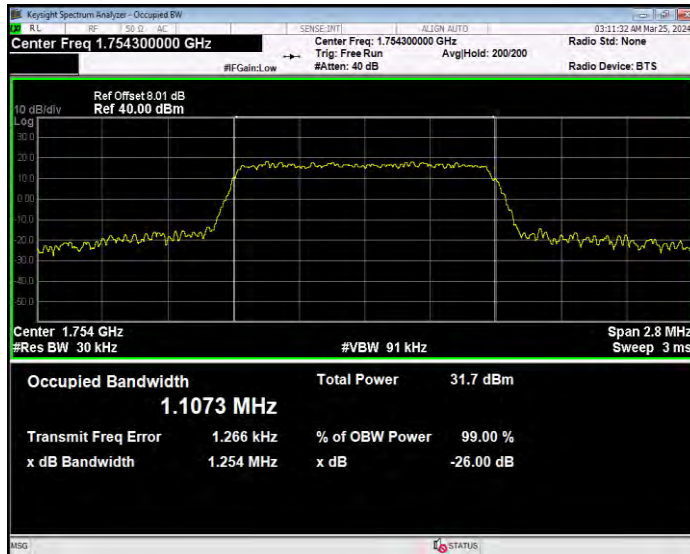

Band4 16QAM BW=1.4MHz Channel=20393 RB Size=6 Position=#0