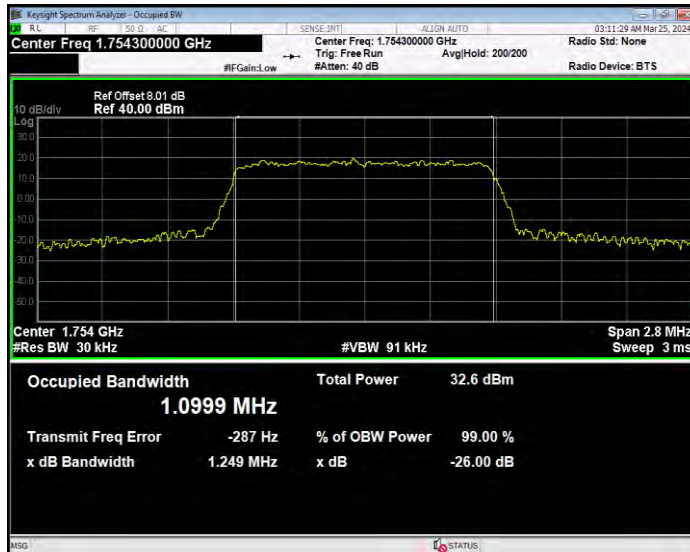

Band4 QPSK BW=1.4MHz Channel=20393 RB Size=6 Position=#0