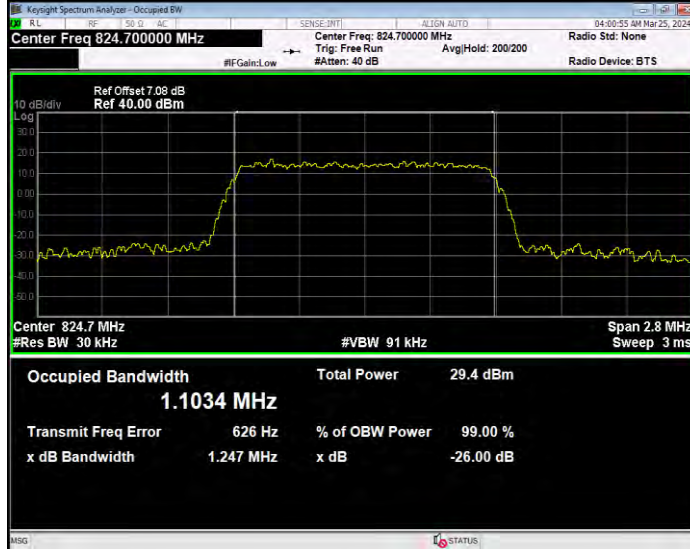

Band5 16QAM BW=1.4MHz Channel=20407 RB Size=6 Position=#0