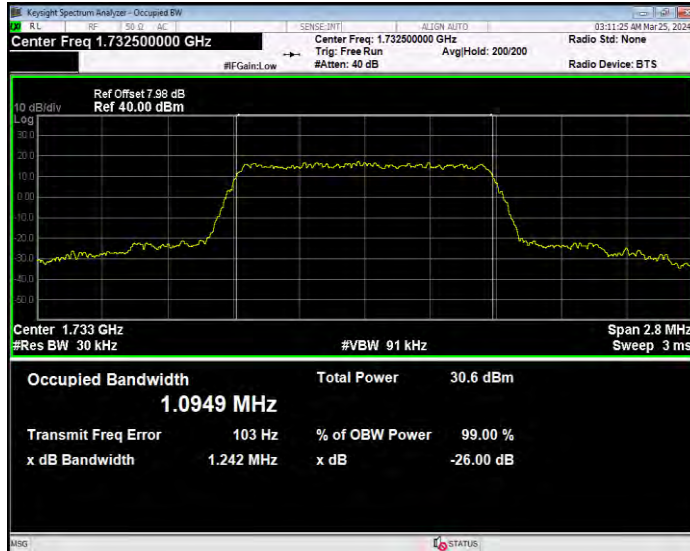

Band4 16QAM BW=1.4MHz Channel=20175 RB Size=6 Position=#0