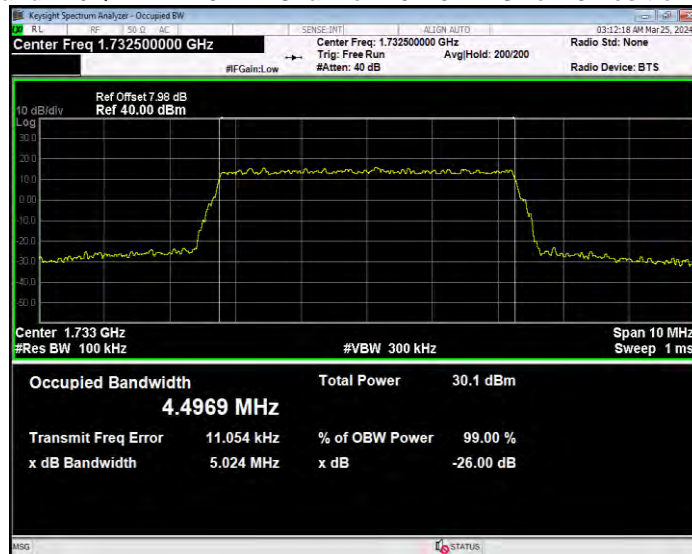

Band4 16QAM BW=5MHz Channel=20175 RB Size=25 Position=#0