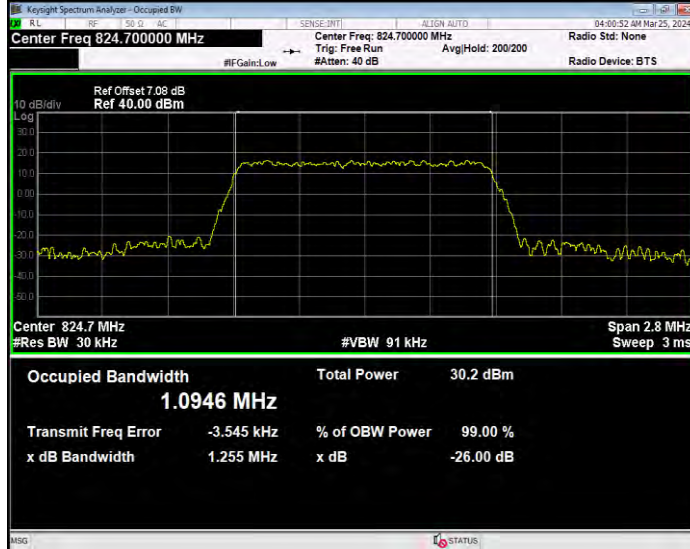

Band5 QPSK BW=1.4MHz Channel=20407 RB Size=6 Position=#0