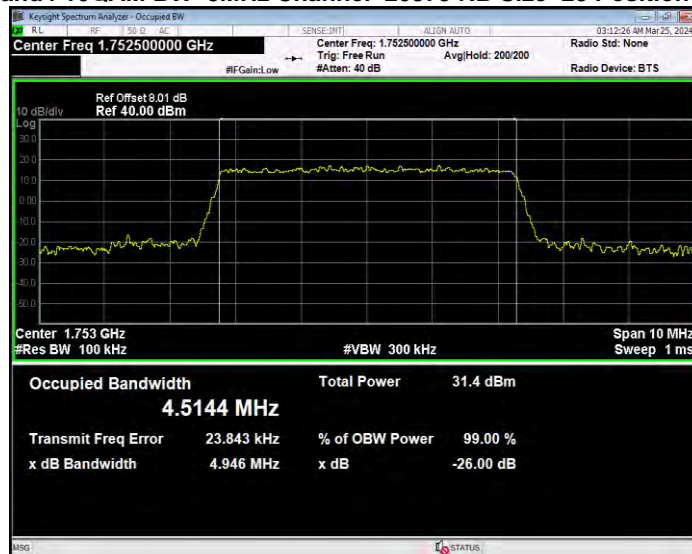

Band4 16QAM BW=5MHz Channel=20375 RB Size=25 Position=#0