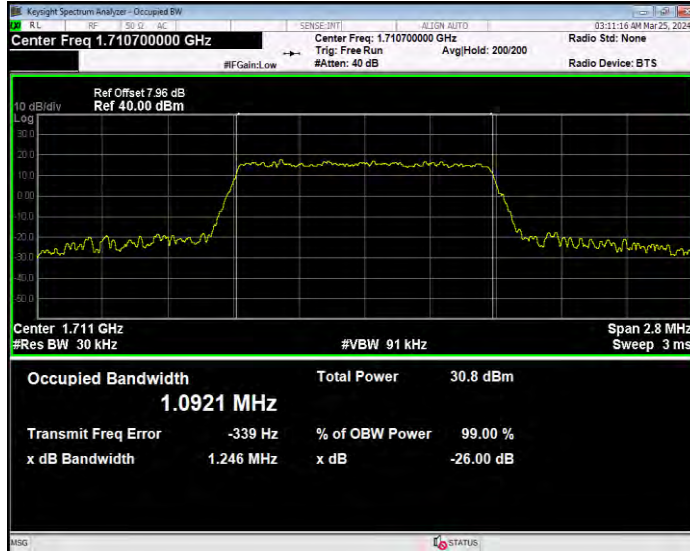

Band4 16QAM BW=1.4MHz Channel=19957 RB Size=6 Position=#0