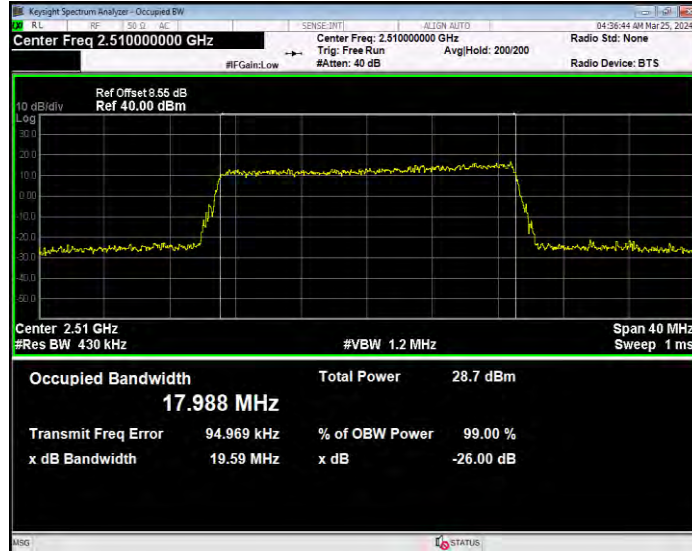

Band7 16QAM BW=20MHz Channel=20850 RB Size=100 Position=#0