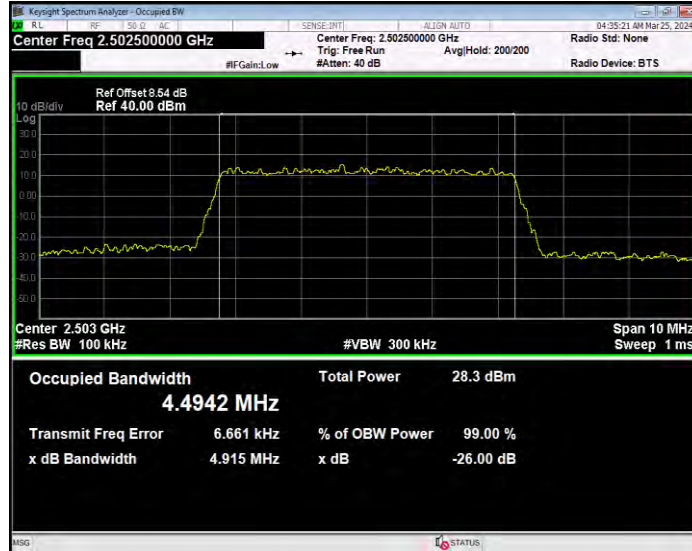

Band7 16QAM BW=5MHz Channel=20775 RB Size=25 Position=#0