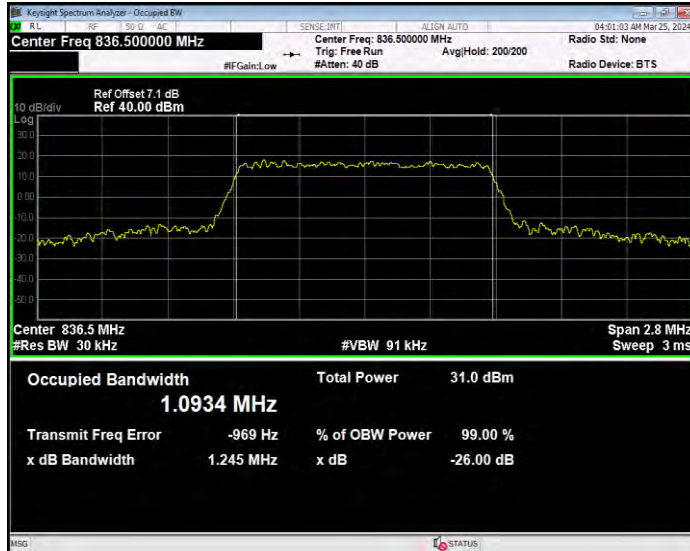

Band5 16QAM BW=1.4MHz Channel=20525 RB Size=6 Position=#0