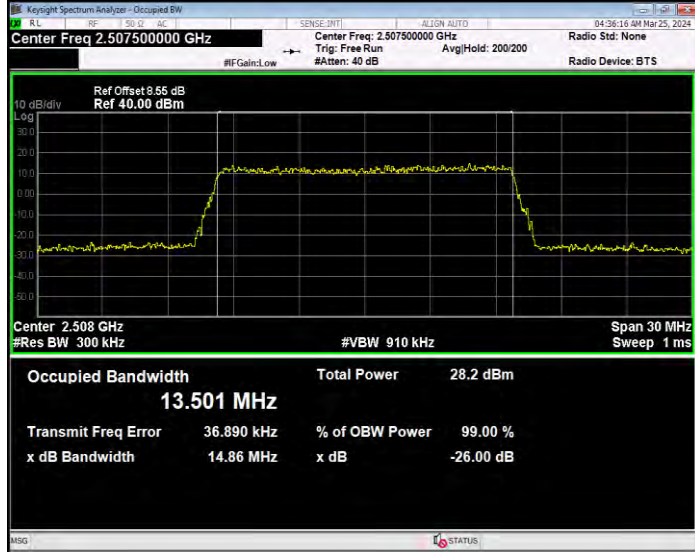

**Band7 16QAM BW=10MHz Channel=20800 RB Size=50 Position=#0**

**Band7 16QAM BW=10MHz Channel=21100 RB Size=50 Position=#0**

**Band7 16QAM BW=10MHz Channel=21400 RB Size=50 Position=#0**

**Band7 16QAM BW=15MHz Channel=20825 RB Size=75 Position=#0**