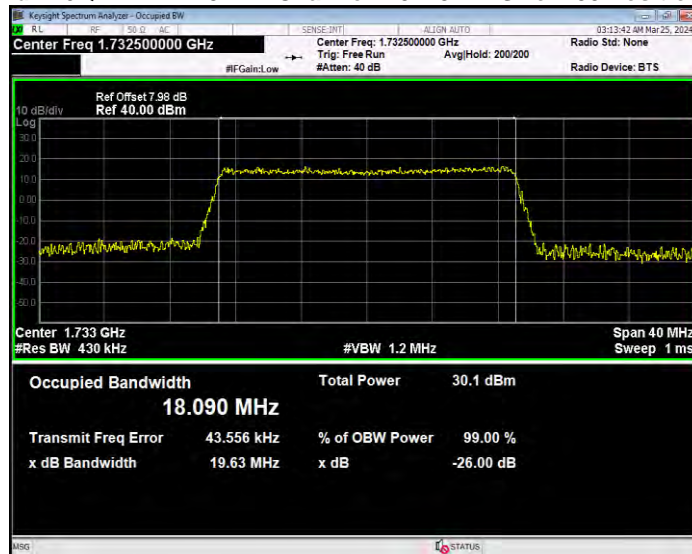

Band4 16QAM BW=20MHz Channel=20175 RB Size=100 Position=#0