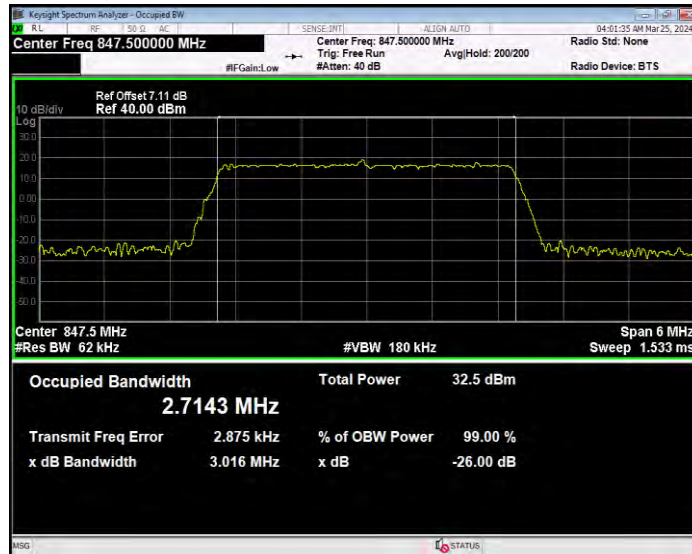

Band5 16QAM BW=3MHz Channel=20635 RB Size=15 Position=#0