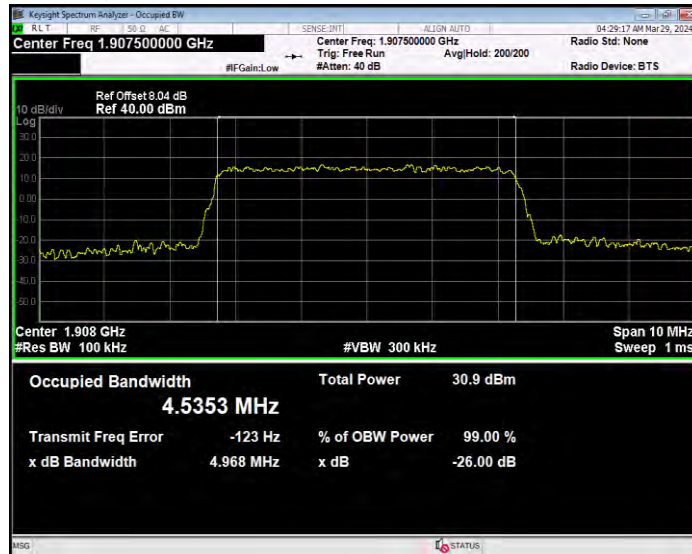

Band2 16QAM BW=5MHz Channel=19175 RB Size=25 Position=#0