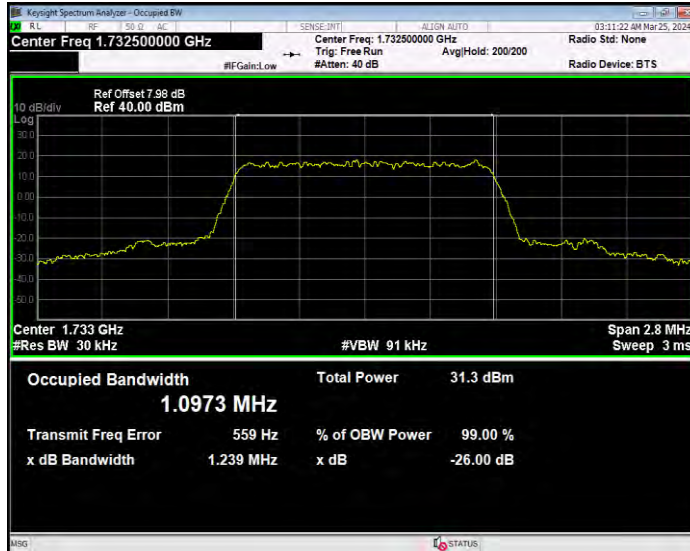

**Band4 16QAM BW=5MHz Channel=20175 RB Size=25 Position=#0**

**Band4 16QAM BW=5MHz Channel=20375 RB Size=25 Position=#0**

**Band4 QPSK BW=1.4MHz Channel=19957 RB Size=6 Position=#0**

**Band4 QPSK BW=1.4MHz Channel=20175 RB Size=6 Position=#0**