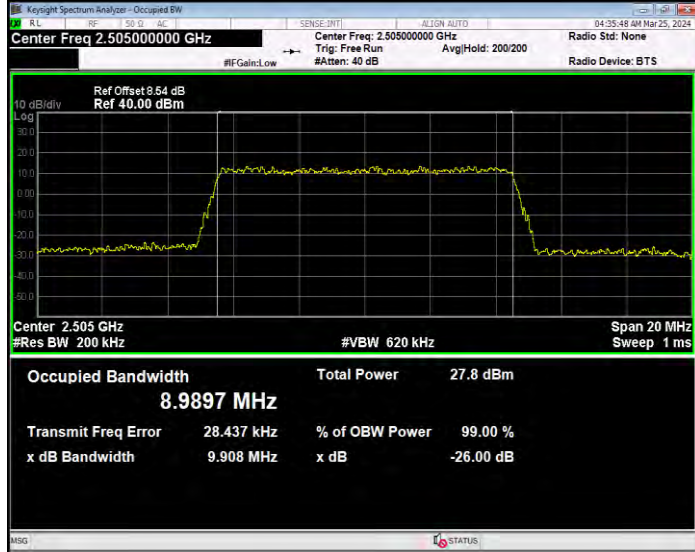

Band7 16QAM BW=10MHz Channel=20800 RB Size=50 Position=#0