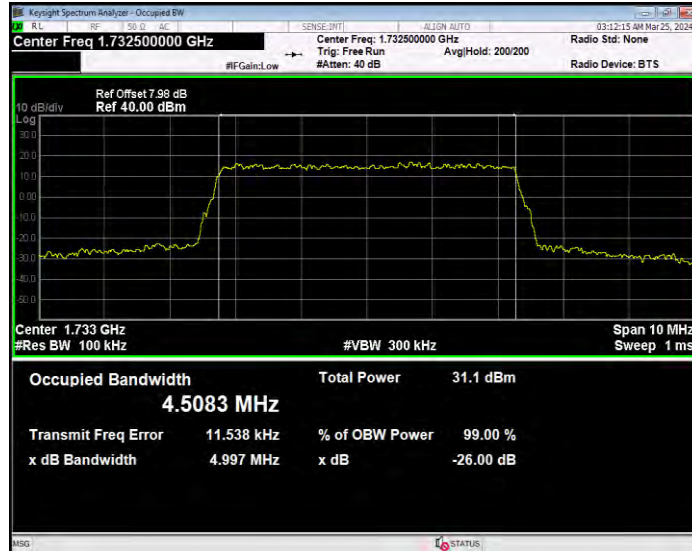

Band4 QPSK BW=5MHz Channel=20175 RB Size=25 Position=#0