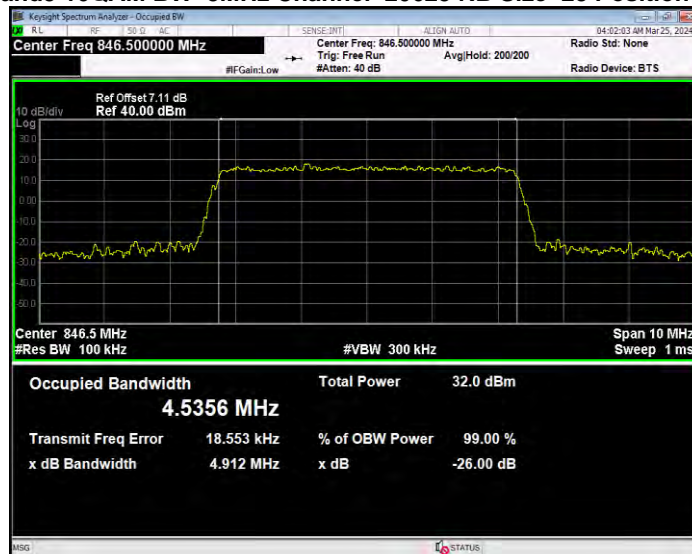

**Band5 16QAM BW=3MHz Channel=20635 RB Size=15 Position=#0**

**Band5 16QAM BW=5MHz Channel=20425 RB Size=25 Position=#0**

**Band5 16QAM BW=5MHz Channel=20525 RB Size=25 Position=#0**

**Band5 16QAM BW=5MHz Channel=20625 RB Size=25 Position=#0**