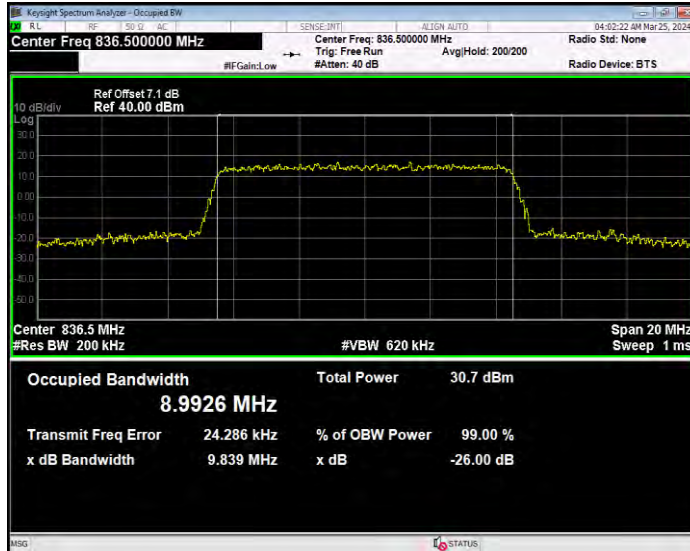

Band5 16QAM BW=10MHz Channel=20525 RB Size=50 Position=#0