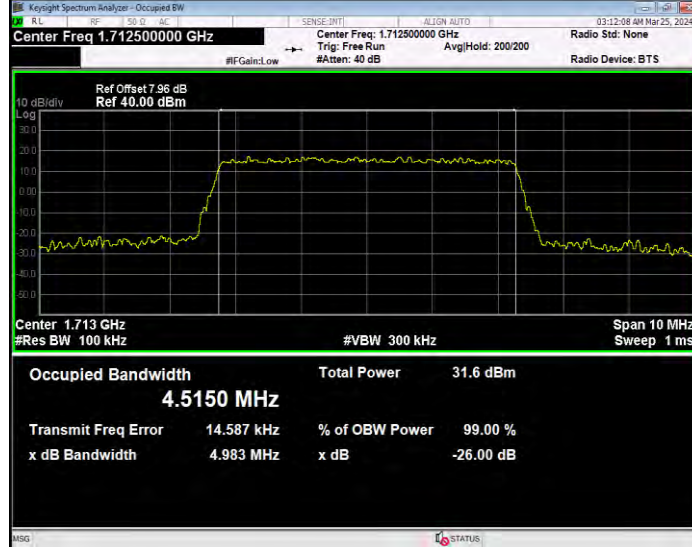

Band4 QPSK BW=5MHz Channel=19975 RB Size=25 Position=#0