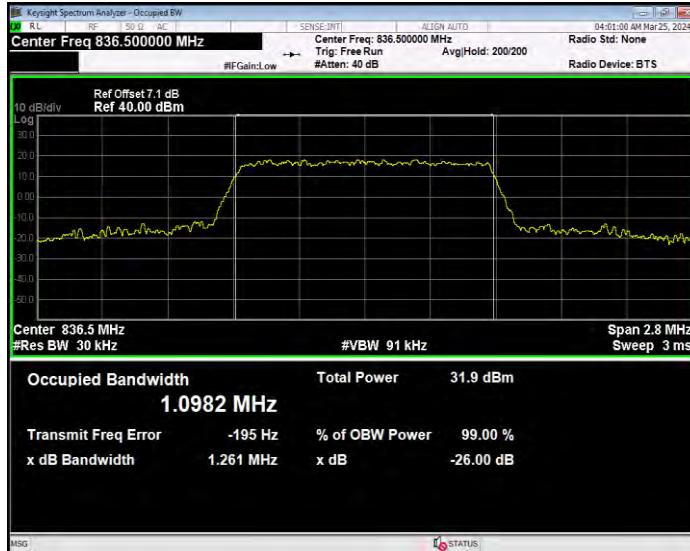

Band5 QPSK BW=1.4MHz Channel=20525 RB Size=6 Position=#0