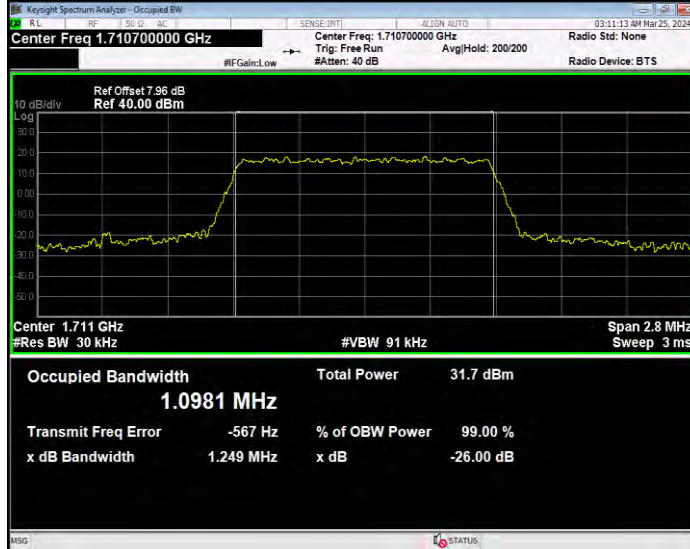

Band4 QPSK BW=1.4MHz Channel=19957 RB Size=6 Position=#0