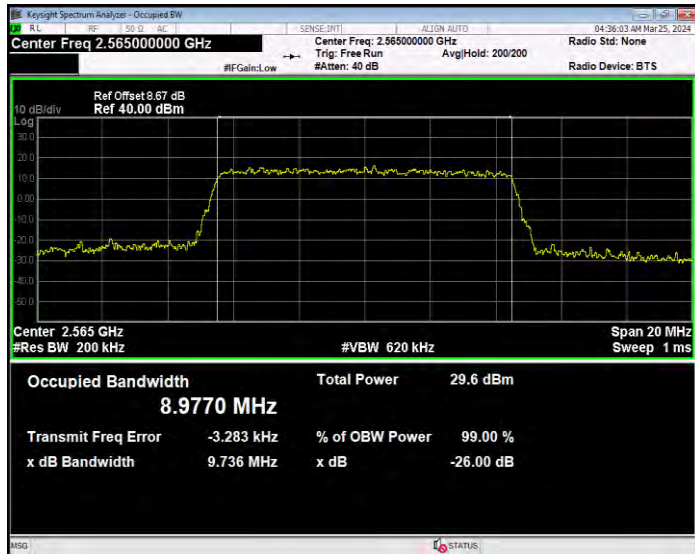

Band7 16QAM BW=10MHz Channel=21400 RB Size=50 Position=#0