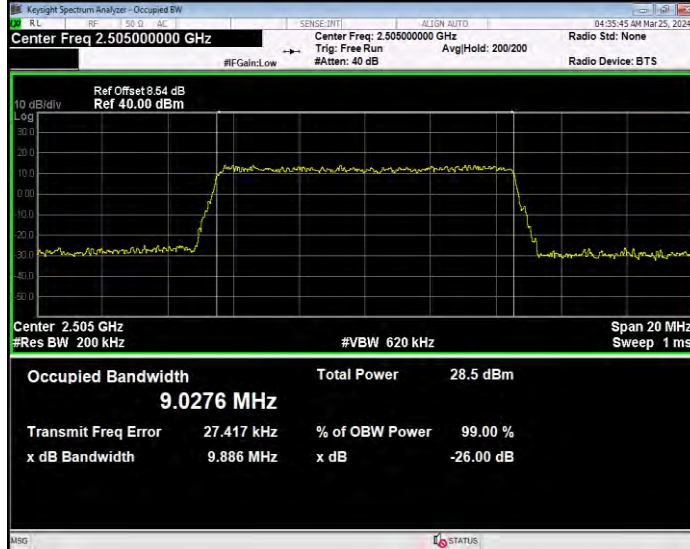

Band7 QPSK BW=10MHz Channel=20800 RB Size=50 Position=#0