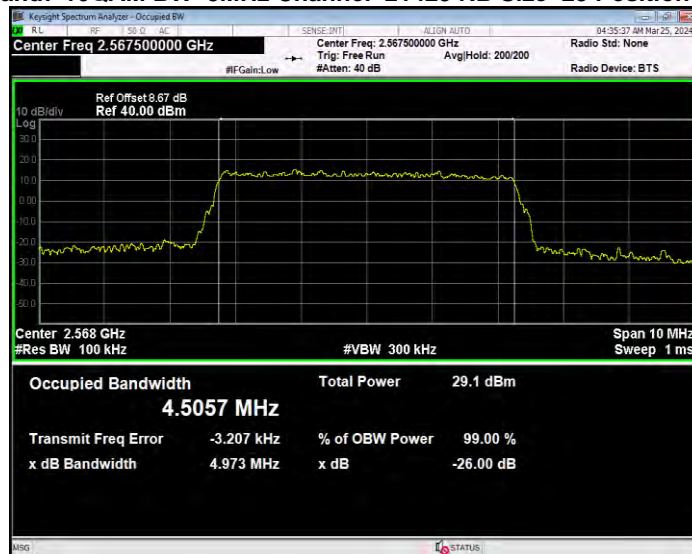

**Band7 16QAM BW=20MHz Channel=21350 RB Size=100 Position=#0**

**Band7 16QAM BW=5MHz Channel=20775 RB Size=25 Position=#0**

**Band7 16QAM BW=5MHz Channel=21100 RB Size=25 Position=#0**

**Band7 16QAM BW=5MHz Channel=21425 RB Size=25 Position=#0**