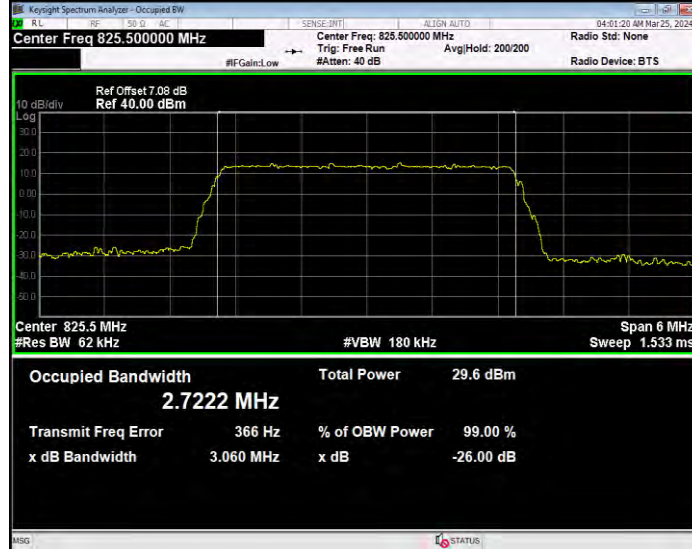

Band5 16QAM BW=3MHz Channel=20415 RB Size=15 Position=#0