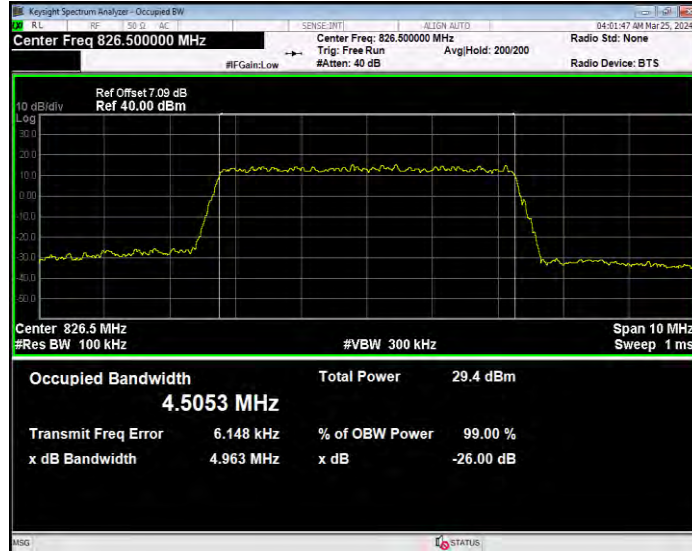

Band5 16QAM BW=5MHz Channel=20425 RB Size=25 Position=#0