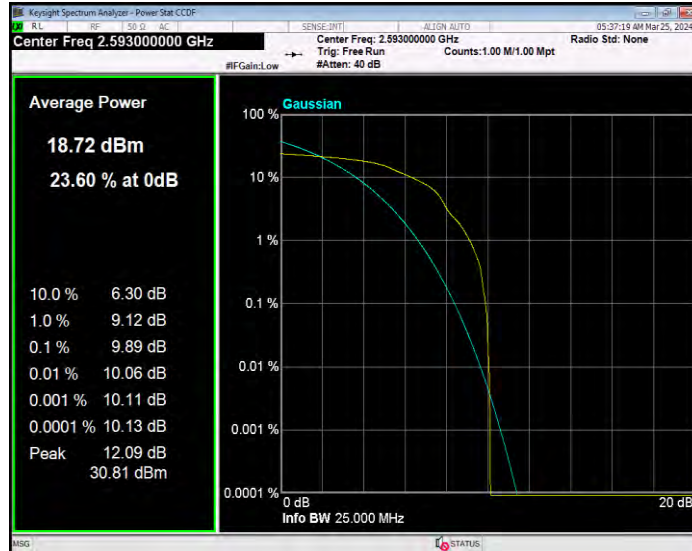

**Band41 16QAM BW=20MHz Channel=40620 RB Size=1 Position=#0**

**Band41 16QAM BW=20MHz Channel=41490 RB Size=1 Position=#0**

**Band41 16QAM BW=5MHz Channel=39675 RB Size=1 Position=#0**

**Band41 16QAM BW=5MHz Channel=40620 RB Size=1 Position=#0**