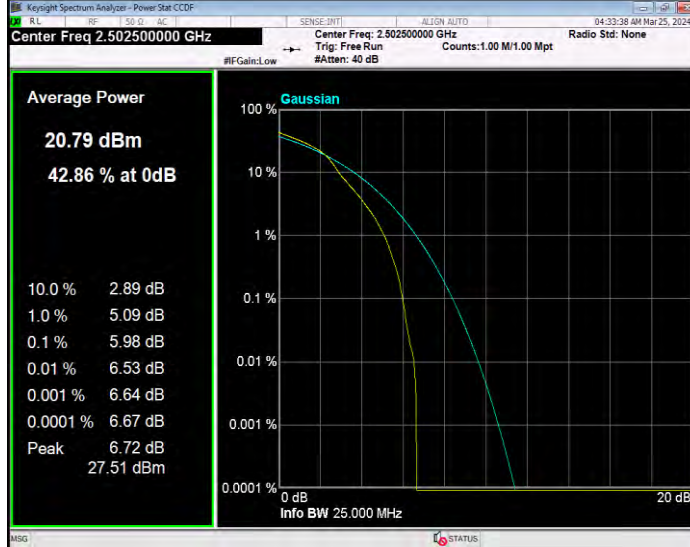

Band7 16QAM BW=5MHz Channel=20775 RB Size=1 Position=#0