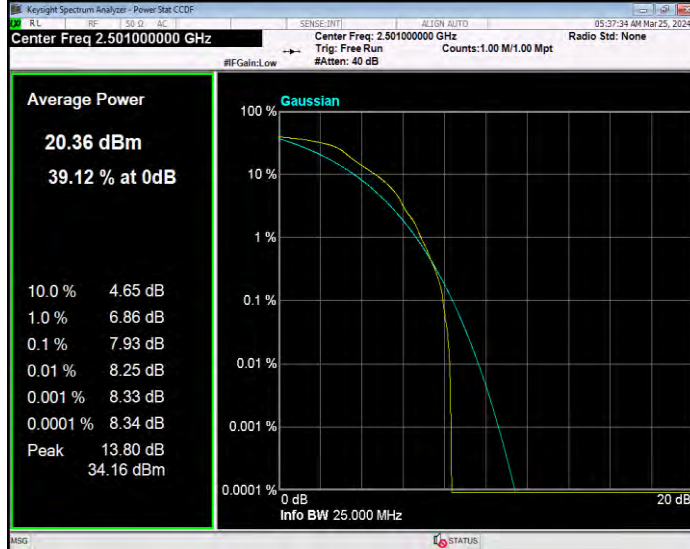

Band41 QPSK BW=10MHz Channel=39700 RB Size=1 Position=#0