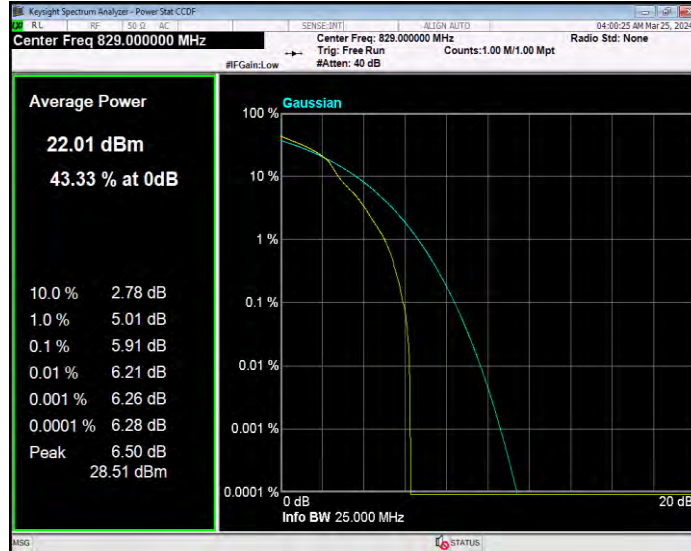

**Band4 QPSK BW=5MHz Channel=20375 RB Size=1 Position=#0**

**Band5 16QAM BW=1.4MHz Channel=20407 RB Size=1 Position=#0**

**Band5 16QAM BW=1.4MHz Channel=20525 RB Size=1 Position=#0**

**Band5 16QAM BW=1.4MHz Channel=20643 RB Size=1 Position=#0**

**Band5 16QAM BW=10MHz Channel=20450 RB Size=1 Position=#0**

**Band5 16QAM BW=10MHz Channel=20525 RB Size=1 Position=#0**

**Band5 16QAM BW=10MHz Channel=20600 RB Size=1 Position=#0**

**Band5 16QAM BW=3MHz Channel=20415 RB Size=1 Position=#0**