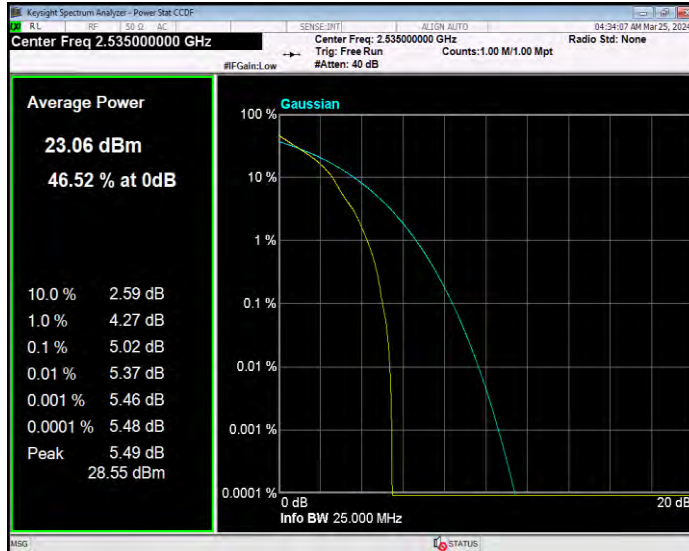

Band7 QPSK BW=10MHz Channel=21100 RB Size=1 Position=#0