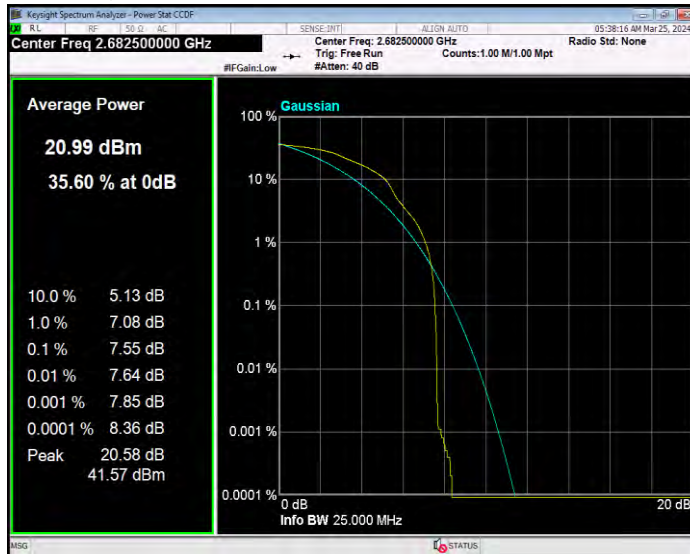

Band41 16QAM BW=15MHz Channel=41515 RB Size=1 Position=#0