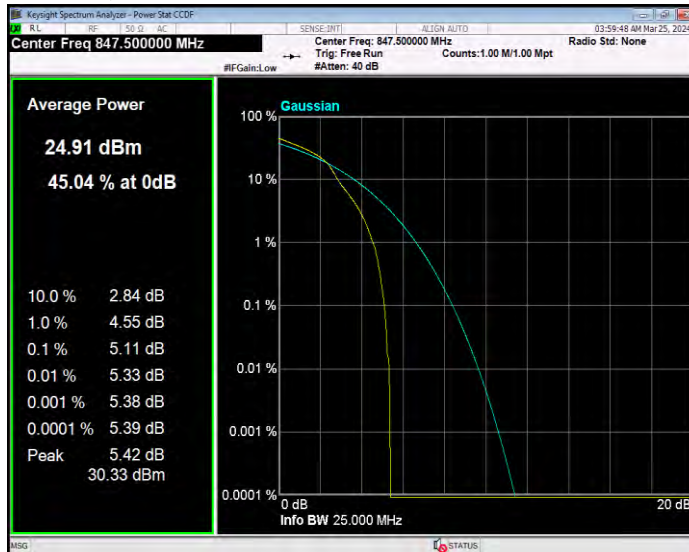

Band5 16QAM BW=3MHz Channel=20635 RB Size=1 Position=#0