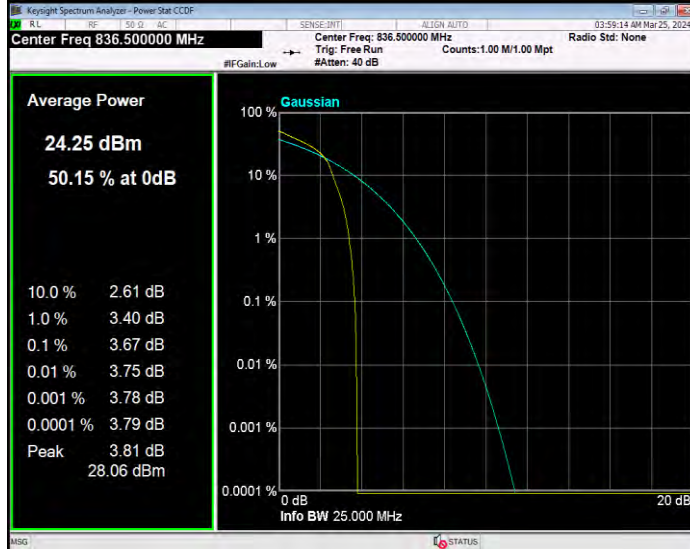

**Band4 QPSK BW=3MHz Channel=20175 RB Size=1 Position=#0**

**Band4 QPSK BW=3MHz Channel=20385 RB Size=1 Position=#0**

**Band4 QPSK BW=5MHz Channel=19975 RB Size=1 Position=#0**

**Band4 QPSK BW=5MHz Channel=20175 RB Size=1 Position=#0**

**Band4 QPSK BW=5MHz Channel=20375 RB Size=1 Position=#0**

**Band5 16QAM BW=1.4MHz Channel=20407 RB Size=1 Position=#0**

**Band5 16QAM BW=1.4MHz Channel=20525 RB Size=1 Position=#0**

**Band5 16QAM BW=1.4MHz Channel=20643 RB Size=1 Position=#0**