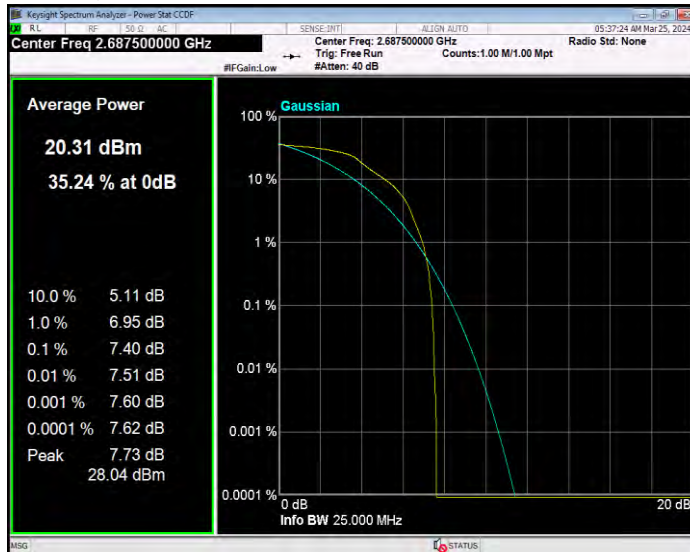

Band41 QPSK BW=5MHz Channel=41565 RB Size=1 Position=#0