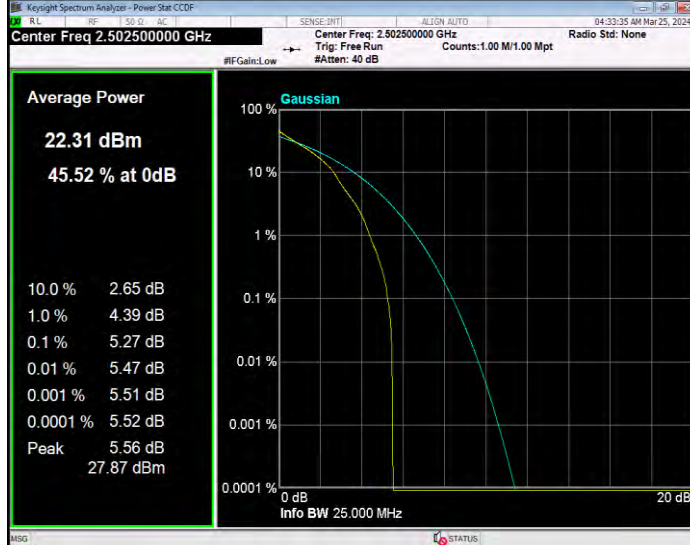

Band7 QPSK BW=5MHz Channel=20775 RB Size=1 Position=#0