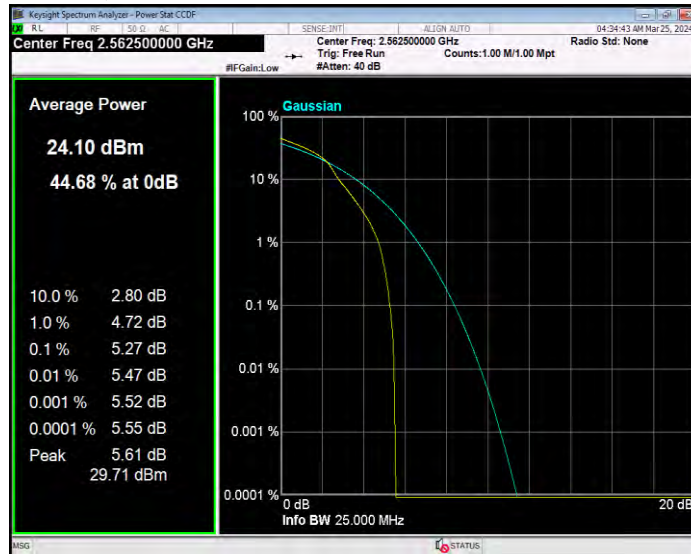

Band7 16QAM BW=15MHz Channel=21375 RB Size=1 Position=#0