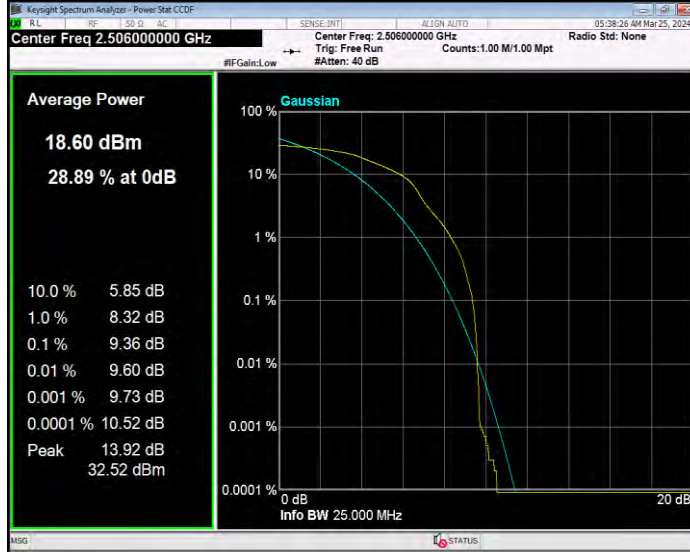

**Band41 16QAM BW=15MHz Channel=39725 RB Size=1 Position=#0**

**Band41 16QAM BW=15MHz Channel=40620 RB Size=1 Position=#0**

**Band41 16QAM BW=15MHz Channel=41515 RB Size=1 Position=#0**

**Band41 16QAM BW=20MHz Channel=39750 RB Size=1 Position=#0**