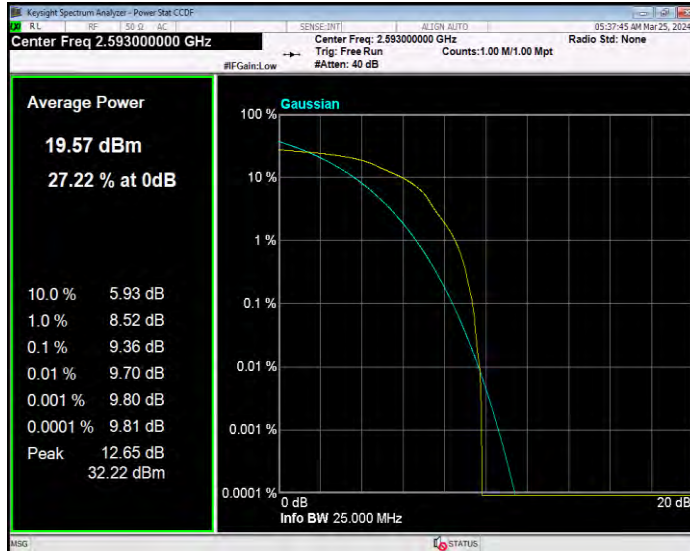

Band41 16QAM BW=10MHz Channel=40620 RB Size=1 Position=#0