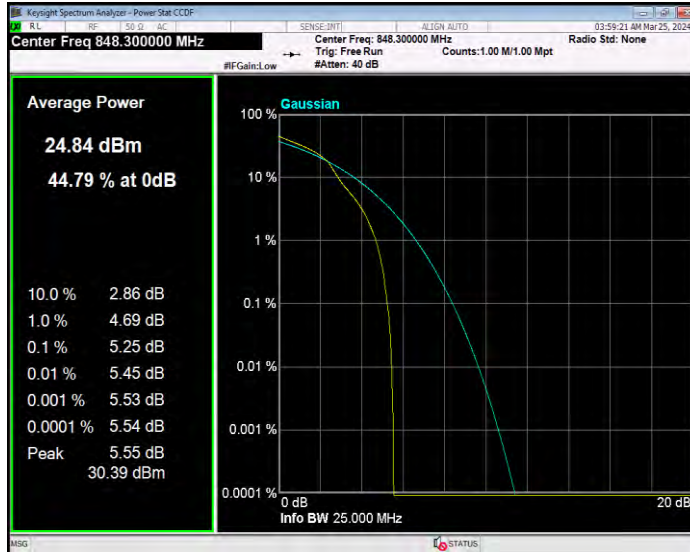

**Band4 QPSK BW=5MHz Channel=20375 RB Size=1 Position=#0**

**Band5 16QAM BW=1.4MHz Channel=20407 RB Size=1 Position=#0**

**Band5 16QAM BW=1.4MHz Channel=20525 RB Size=1 Position=#0**

**Band5 16QAM BW=1.4MHz Channel=20643 RB Size=1 Position=#0**

**Band5 16QAM BW=10MHz Channel=20450 RB Size=1 Position=#0**

**Band5 16QAM BW=10MHz Channel=20525 RB Size=1 Position=#0**

**Band5 16QAM BW=10MHz Channel=20600 RB Size=1 Position=#0**

**Band5 16QAM BW=3MHz Channel=20415 RB Size=1 Position=#0**