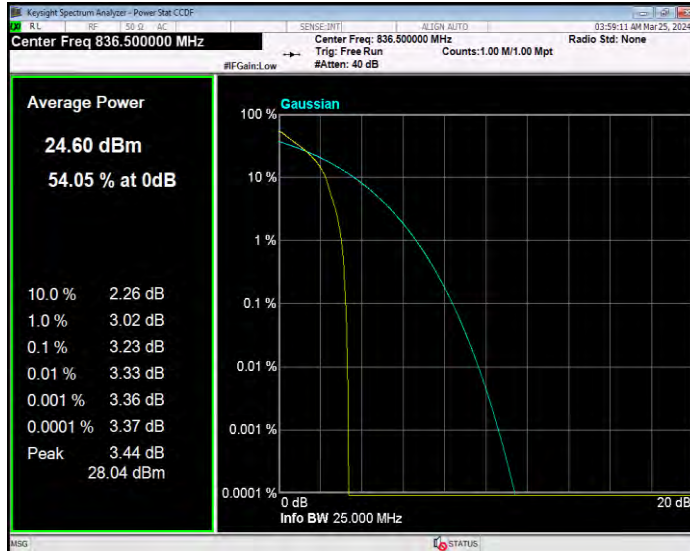

Band5 QPSK BW=1.4MHz Channel=20525 RB Size=1 Position=#0