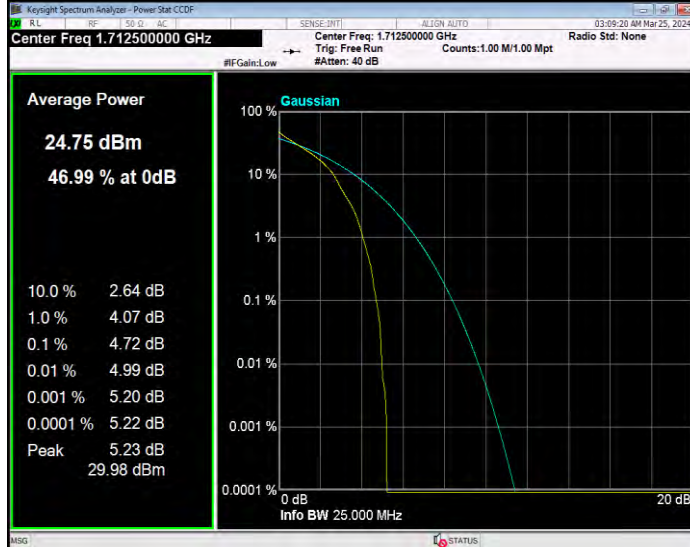

Band4 QPSK BW=5MHz Channel=19975 RB Size=1 Position=#0