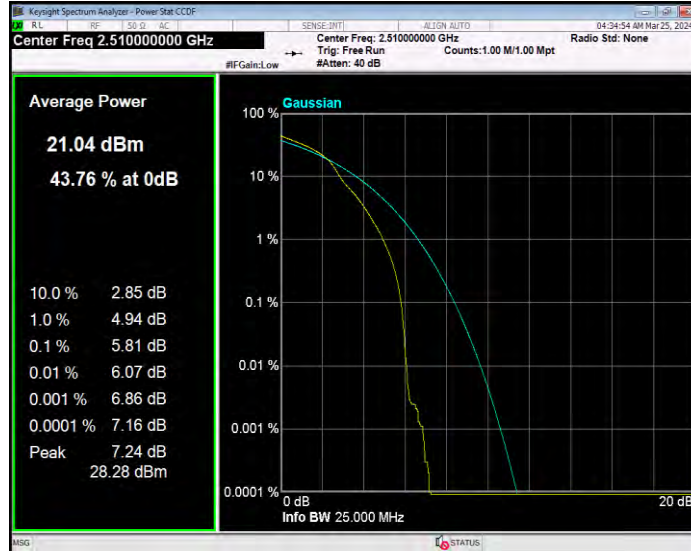

**Band5 QPSK BW=5MHz Channel=20625 RB Size=1 Position=#0**

**Band7 16QAM BW=10MHz Channel=20800 RB Size=1 Position=#0**

**Band7 16QAM BW=10MHz Channel=21100 RB Size=1 Position=#0**

**Band7 16QAM BW=10MHz Channel=21400 RB Size=1 Position=#0**

**Band7 16QAM BW=15MHz Channel=20825 RB Size=1 Position=#0**

**Band7 16QAM BW=15MHz Channel=21100 RB Size=1 Position=#0**

**Band7 16QAM BW=15MHz Channel=21375 RB Size=1 Position=#0**

**Band7 16QAM BW=20MHz Channel=20850 RB Size=1 Position=#0**

**Band7 16QAM BW=20MHz Channel=21100 RB Size=1 Position=#0**

**Band7 16QAM BW=20MHz Channel=21350 RB Size=1 Position=#0**

**Band7 16QAM BW=5MHz Channel=20775 RB Size=1 Position=#0**

**Band7 16QAM BW=5MHz Channel=21100 RB Size=1 Position=#0**