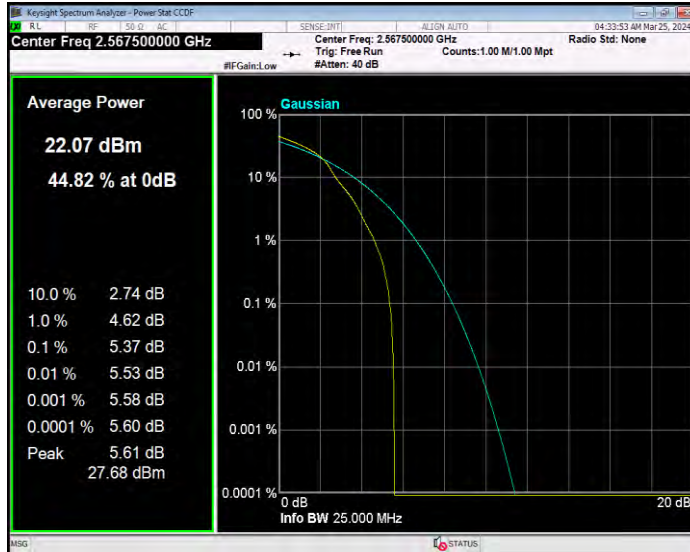

Band7 16QAM BW=5MHz Channel=21425 RB Size=1 Position=#0