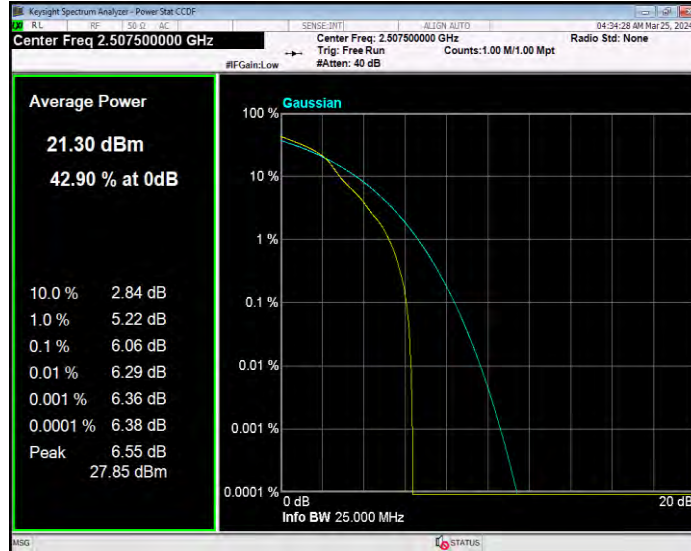

Band7 16QAM BW=15MHz Channel=20825 RB Size=1 Position=#0