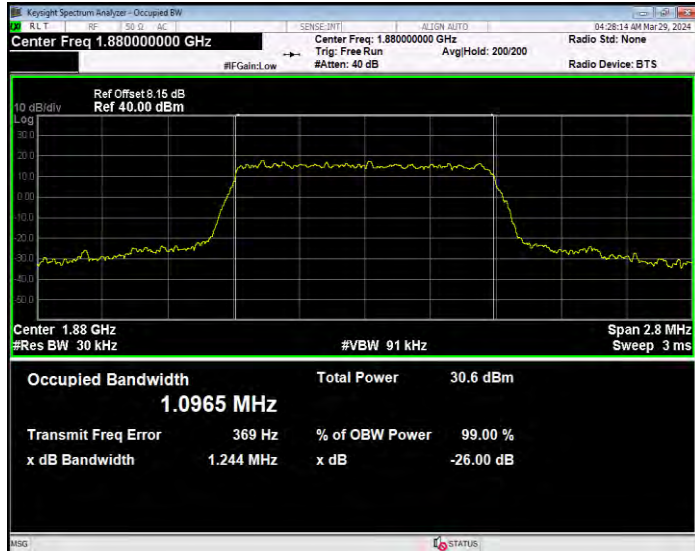

Band2 16QAM BW=1.4MHz Channel=18900 RB Size=6 Position=#0