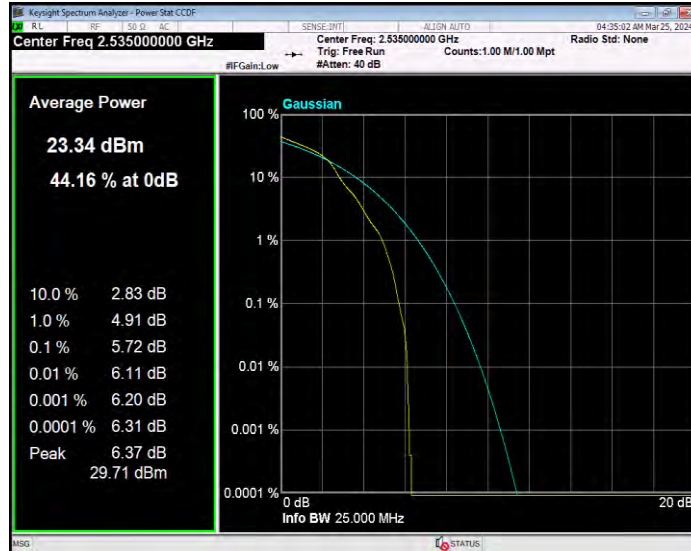

**Band5 QPSK BW=5MHz Channel=20625 RB Size=1 Position=#0**

**Band7 16QAM BW=10MHz Channel=20800 RB Size=1 Position=#0**

**Band7 16QAM BW=10MHz Channel=21100 RB Size=1 Position=#0**

**Band7 16QAM BW=10MHz Channel=21400 RB Size=1 Position=#0**

**Band7 16QAM BW=15MHz Channel=20825 RB Size=1 Position=#0**

**Band7 16QAM BW=15MHz Channel=21100 RB Size=1 Position=#0**

**Band7 16QAM BW=15MHz Channel=21375 RB Size=1 Position=#0**

**Band7 16QAM BW=20MHz Channel=20850 RB Size=1 Position=#0**

**Band7 16QAM BW=20MHz Channel=21100 RB Size=1 Position=#0**

**Band7 16QAM BW=20MHz Channel=21350 RB Size=1 Position=#0**

**Band7 16QAM BW=5MHz Channel=20775 RB Size=1 Position=#0**

**Band7 16QAM BW=5MHz Channel=21100 RB Size=1 Position=#0**