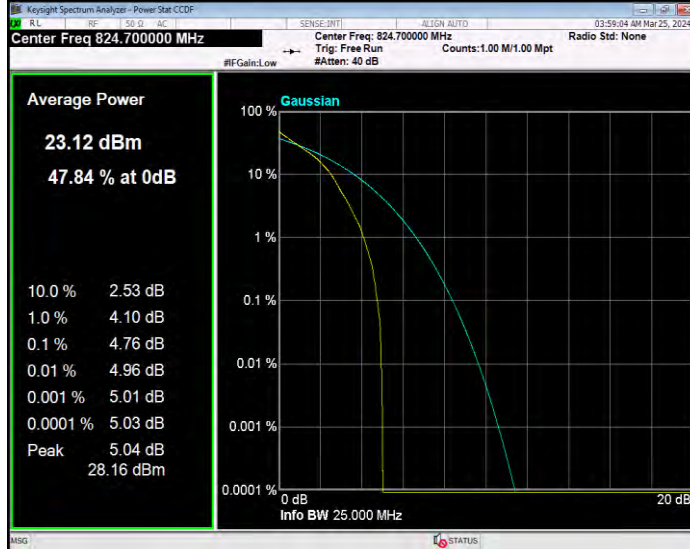

Band5 QPSK BW=1.4MHz Channel=20407 RB Size=1 Position=#0