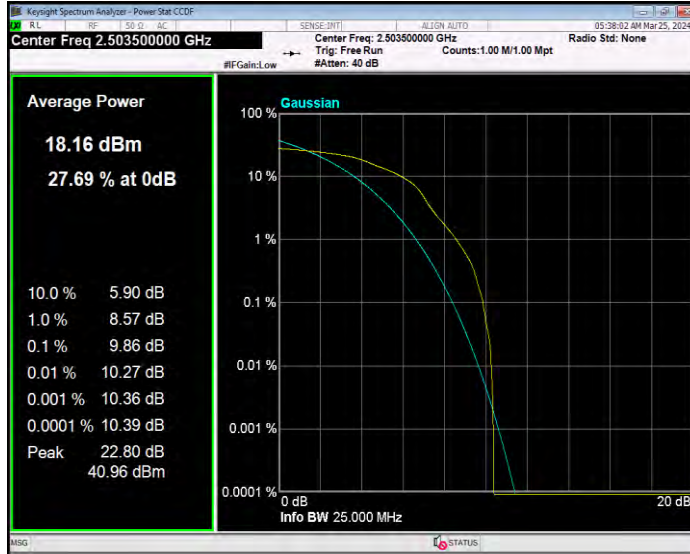

Band41 16QAM BW=15MHz Channel=39725 RB Size=1 Position=#0