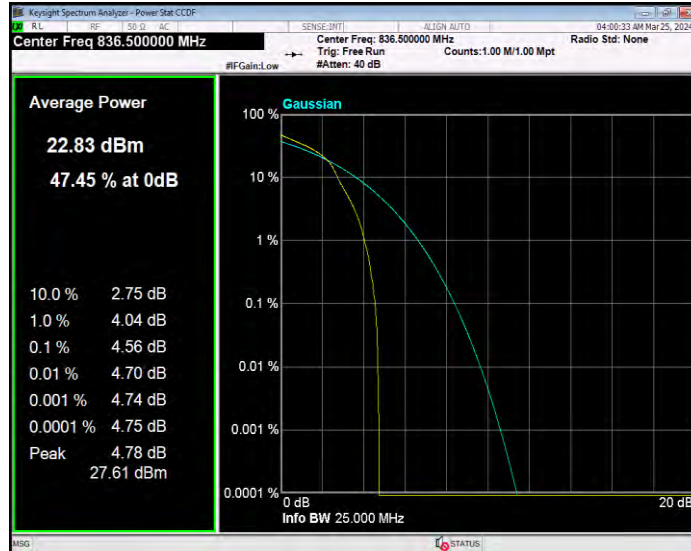

**Band4 QPSK BW=5MHz Channel=20375 RB Size=1 Position=#0**

**Band5 16QAM BW=1.4MHz Channel=20407 RB Size=1 Position=#0**

**Band5 16QAM BW=1.4MHz Channel=20525 RB Size=1 Position=#0**

**Band5 16QAM BW=1.4MHz Channel=20643 RB Size=1 Position=#0**

**Band5 16QAM BW=10MHz Channel=20450 RB Size=1 Position=#0**

**Band5 16QAM BW=10MHz Channel=20525 RB Size=1 Position=#0**

**Band5 16QAM BW=10MHz Channel=20600 RB Size=1 Position=#0**

**Band5 16QAM BW=3MHz Channel=20415 RB Size=1 Position=#0**