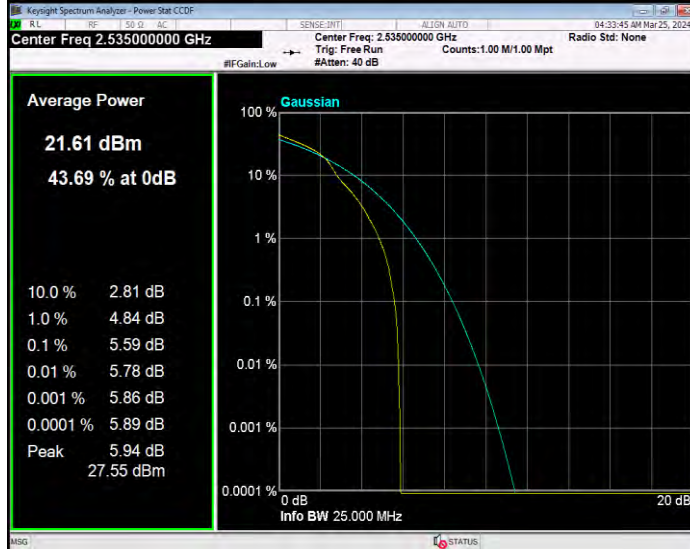

**Band7 16QAM BW=20MHz Channel=21100 RB Size=1 Position=#0**

**Band7 16QAM BW=20MHz Channel=21350 RB Size=1 Position=#0**

**Band7 16QAM BW=5MHz Channel=20775 RB Size=1 Position=#0**

**Band7 16QAM BW=5MHz Channel=21100 RB Size=1 Position=#0**