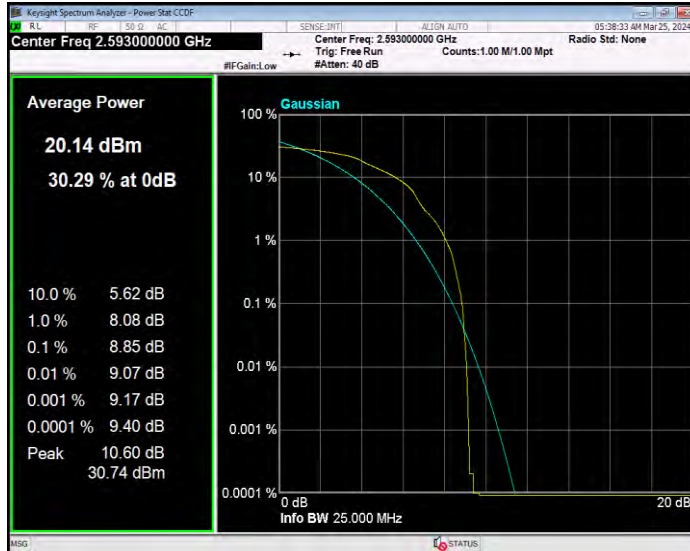

Band41 16QAM BW=20MHz Channel=40620 RB Size=1 Position=#0