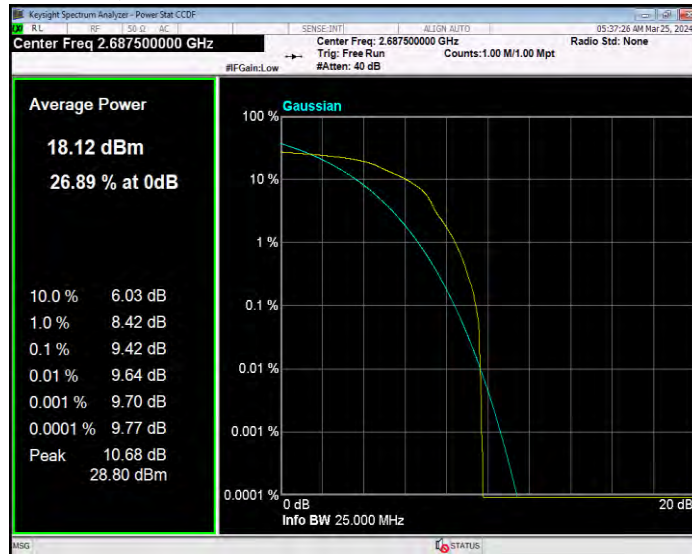

Band41 16QAM BW=5MHz Channel=41565 RB Size=1 Position=#0