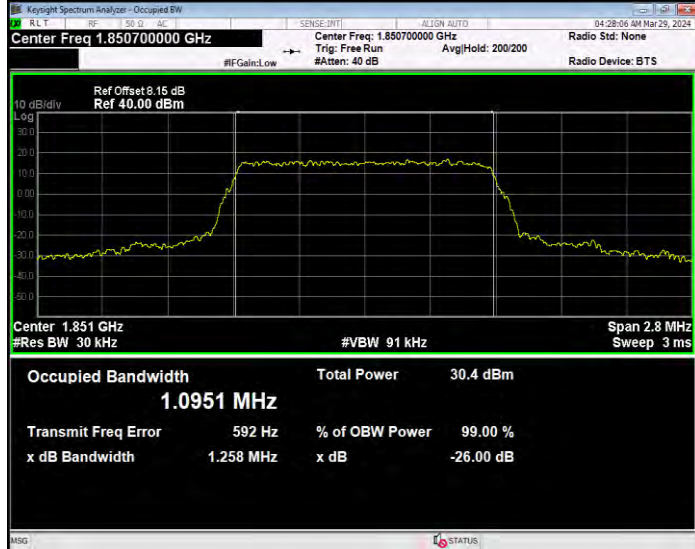

Band2 16QAM BW=1.4MHz Channel=18607 RB Size=6 Position=#0