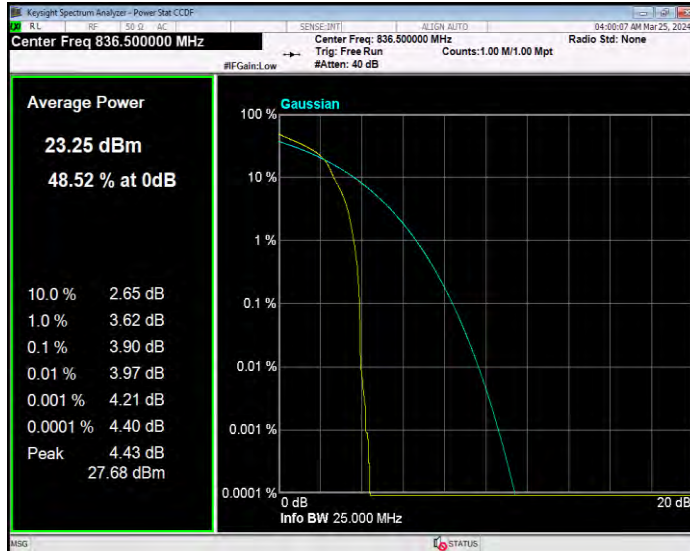

**Band5 16QAM BW=10MHz Channel=20450 RB Size=1 Position=#0**

**Band5 16QAM BW=10MHz Channel=20525 RB Size=1 Position=#0**

**Band5 16QAM BW=10MHz Channel=20600 RB Size=1 Position=#0**

**Band5 16QAM BW=3MHz Channel=20415 RB Size=1 Position=#0**

**Band5 16QAM BW=3MHz Channel=20525 RB Size=1 Position=#0**

**Band5 16QAM BW=3MHz Channel=20635 RB Size=1 Position=#0**

**Band5 16QAM BW=5MHz Channel=20425 RB Size=1 Position=#0**

**Band5 16QAM BW=5MHz Channel=20525 RB Size=1 Position=#0**