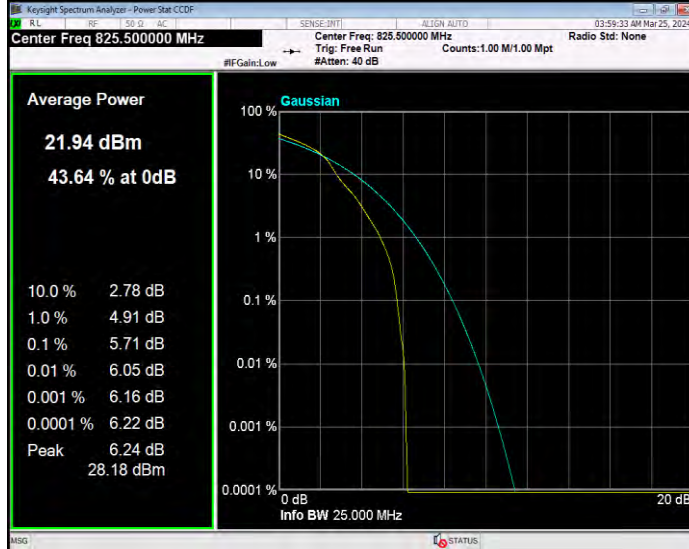

**Band4 QPSK BW=5MHz Channel=20375 RB Size=1 Position=#0**

**Band5 16QAM BW=1.4MHz Channel=20407 RB Size=1 Position=#0**

**Band5 16QAM BW=1.4MHz Channel=20525 RB Size=1 Position=#0**

**Band5 16QAM BW=1.4MHz Channel=20643 RB Size=1 Position=#0**

**Band5 16QAM BW=10MHz Channel=20450 RB Size=1 Position=#0**

**Band5 16QAM BW=10MHz Channel=20525 RB Size=1 Position=#0**

**Band5 16QAM BW=10MHz Channel=20600 RB Size=1 Position=#0**

**Band5 16QAM BW=3MHz Channel=20415 RB Size=1 Position=#0**