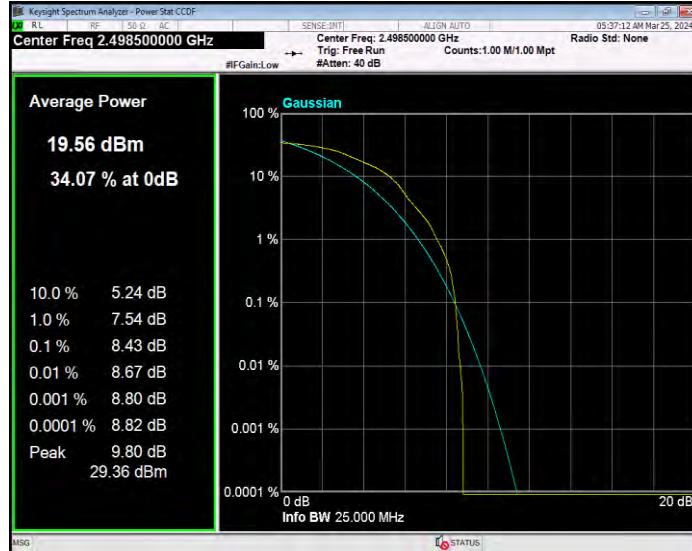

Band41 16QAM BW=5MHz Channel=39675 RB Size=1 Position=#0