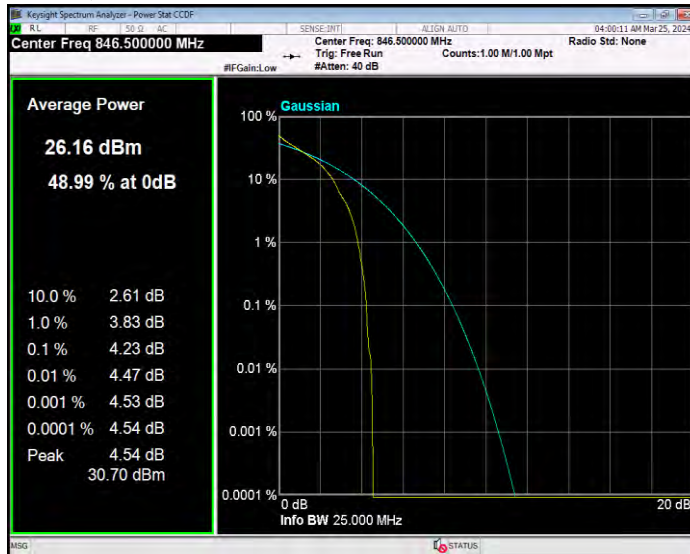

Band5 QPSK BW=5MHz Channel=20625 RB Size=1 Position=#0