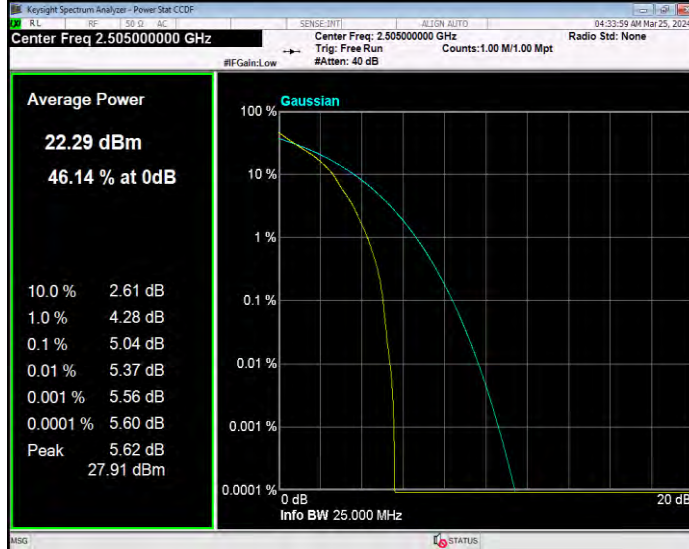

Band7 QPSK BW=10MHz Channel=20800 RB Size=1 Position=#0