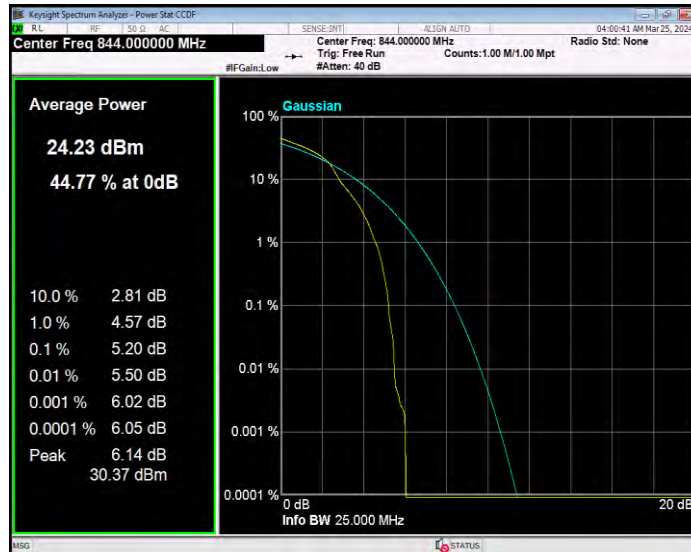

**Band4 QPSK BW=5MHz Channel=20375 RB Size=1 Position=#0**

**Band5 16QAM BW=1.4MHz Channel=20407 RB Size=1 Position=#0**

**Band5 16QAM BW=1.4MHz Channel=20525 RB Size=1 Position=#0**

**Band5 16QAM BW=1.4MHz Channel=20643 RB Size=1 Position=#0**

**Band5 16QAM BW=10MHz Channel=20450 RB Size=1 Position=#0**

**Band5 16QAM BW=10MHz Channel=20525 RB Size=1 Position=#0**

**Band5 16QAM BW=10MHz Channel=20600 RB Size=1 Position=#0**

**Band5 16QAM BW=3MHz Channel=20415 RB Size=1 Position=#0**