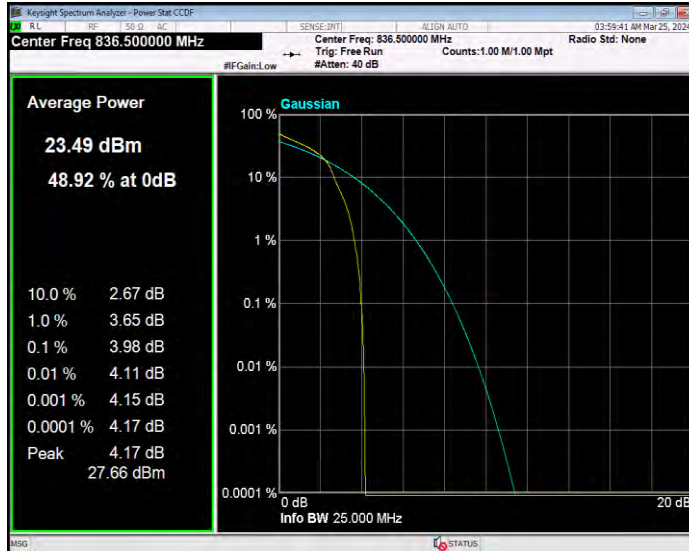

Band5 16QAM BW=3MHz Channel=20525 RB Size=1 Position=#0