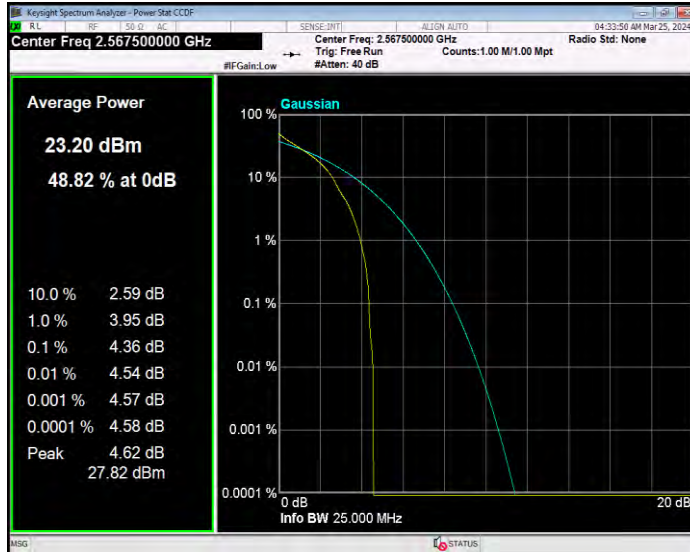

Band7 QPSK BW=5MHz Channel=21425 RB Size=1 Position=#0