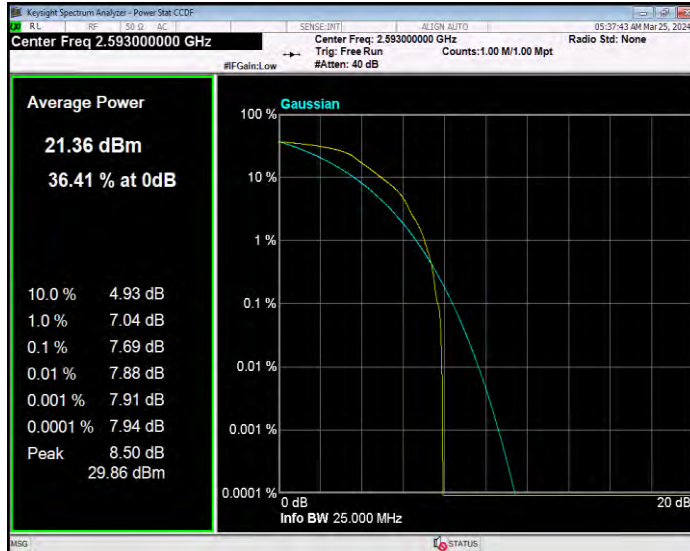

Band41 QPSK BW=10MHz Channel=40620 RB Size=1 Position=#0