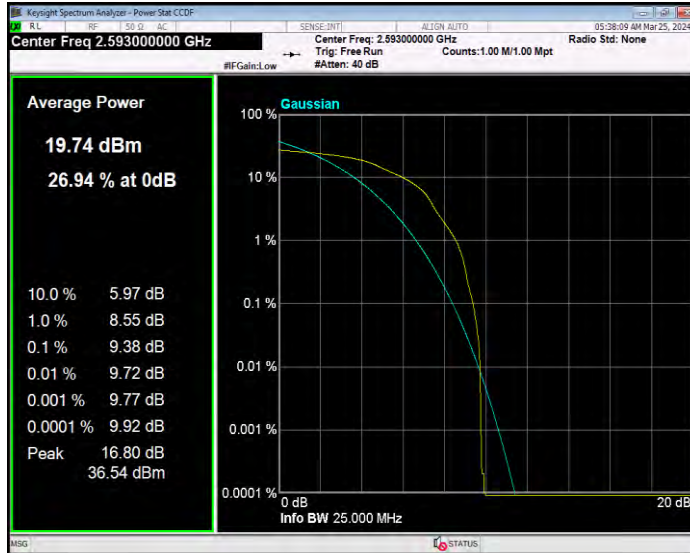

Band41 16QAM BW=15MHz Channel=40620 RB Size=1 Position=#0