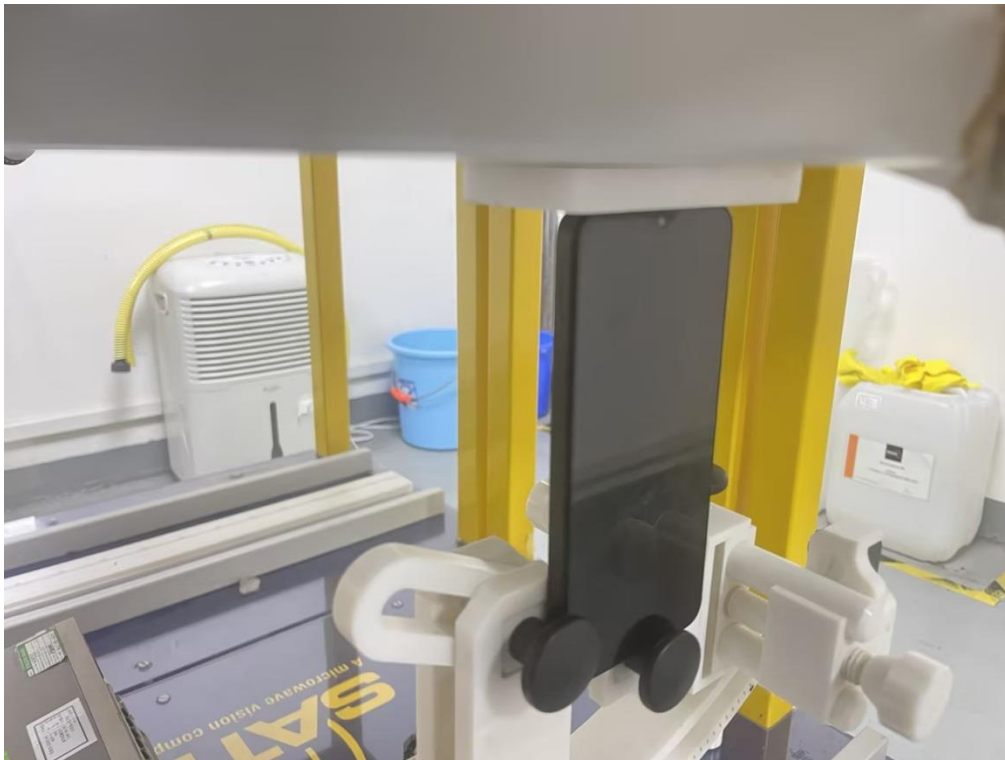

LEFT-CHEEK TOUCH

LEFT-TILT 15°

RIGHT- CHEEK TOUCH

RIGHT-TILT 15°

Body Back 10mm

Body Front 10mm

Edge 1(Top) 10mm-Hotspot Mode

Edge 2(Right) 10mm-Hotspot Mode

Edge 3(Bottom) 10mm-Hotspot Mode

Edge 4(Left) 10mm-Hotspot Mode

Edge 3(Bottom) with earphone 10mm-Hotspot Mode