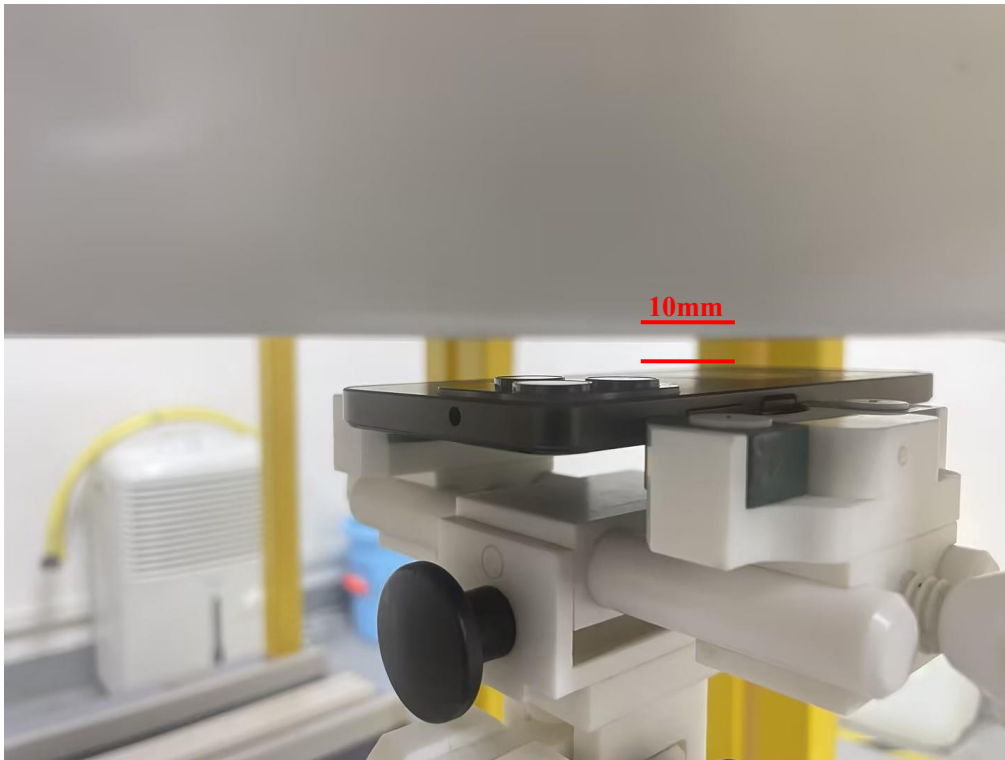

LEFT-CHEEK TOUCH

LEFT-TILT 15°

RIGHT- CHEEK TOUCH

RIGHT-TILT 15°

Body Back 10mm

Body Front 10mm

Edge 1(Top) 10mm-Hotspot Mode

Edge 2(Right) 10mm-Hotspot Mode

Edge 3(Bottom) 10mm-Hotspot Mode

Edge 4(Left) 10mm-Hotspot Mode

Edge 3(Bottom) with earphone 10mm-Hotspot Mode