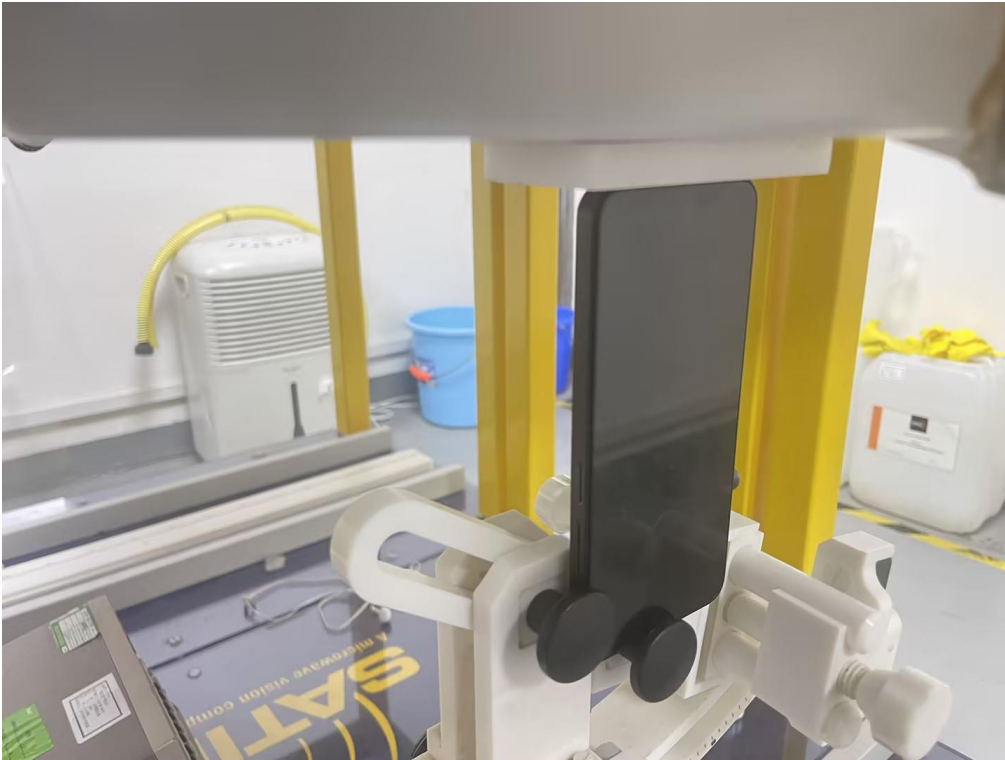

LEFT-CHEEK TOUCH

LEFT-TILT 15°

RIGHT- CHEEK TOUCH

RIGHT-TILT 15°

Body Back 10mm

Body Front 10mm

Edge 1(Top) 10mm-Hotspot Mode

Edge 2(Right) 10mm-Hotspot Mode

Edge 3(Bottom) 10mm-Hotspot Mode

Edge 4(Left) 10mm-Hotspot Mode

Edge 3(Bottom) with earphone 10mm-Hotspot Mode