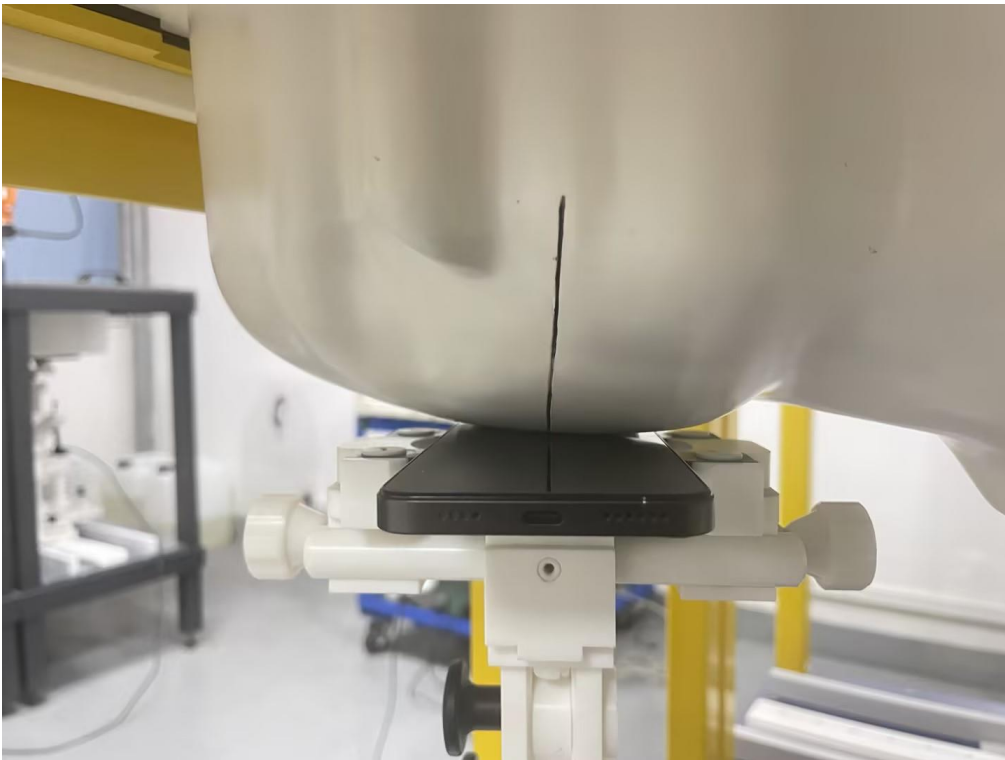

LEFT-CHEEK TOUCH

LEFT-TILT 15°

RIGHT- CHEEK TOUCH

RIGHT-TILT 15°

Body Back 10mm

Body Front 10mm

Edge 1(Top) 10mm-Hotspot Mode

Edge 2(Right) 10mm-Hotspot Mode

Edge 3(Bottom) 10mm-Hotspot Mode

Edge 4(Left) 10mm-Hotspot Mode

Edge 3(Bottom) with earphone 10mm-Hotspot Mode