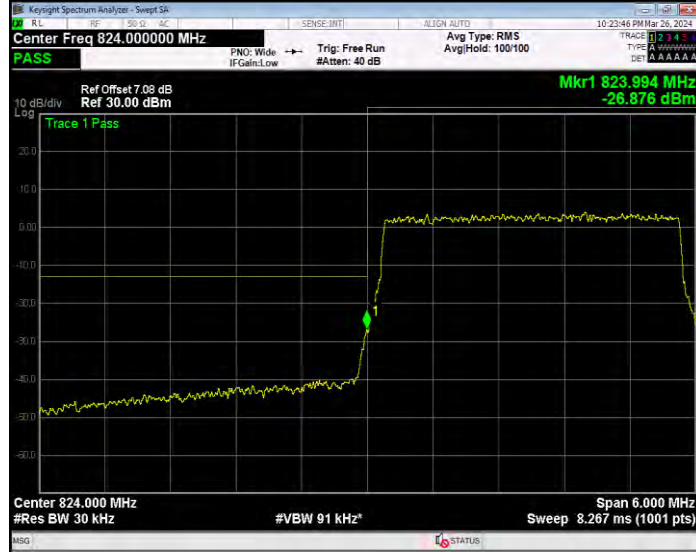

**Band5 16QAM BW=1.4MHz Channel=20643 RB Size=1 Position=#0**

**Band5 16QAM BW=1.4MHz Channel=20643 RB Size=6 Position=#0**

**Band5 16QAM BW=10MHz Channel=20450 RB Size=1 Position=#0**

**Band5 16QAM BW=10MHz Channel=20450 RB Size=50 Position=#0**

**Band5 16QAM BW=10MHz Channel=20600 RB Size=1 Position=#0**

**Band5 16QAM BW=10MHz Channel=20600 RB Size=50 Position=#0**

**Band5 16QAM BW=3MHz Channel=20415 RB Size=1 Position=#0**

Band5 16QAM BW=3MHz Channel=20415 RB Size=15 Position=#0

Band5 16QAM BW=3MHz Channel=20635 RB Size=1 Position=#0

Band5 16QAM BW=3MHz Channel=20635 RB Size=15 Position=#0

**Band5 16QAM BW=5MHz Channel=20425 RB Size=1 Position=#0**

**Band5 16QAM BW=5MHz Channel=20425 RB Size=25 Position=#0**