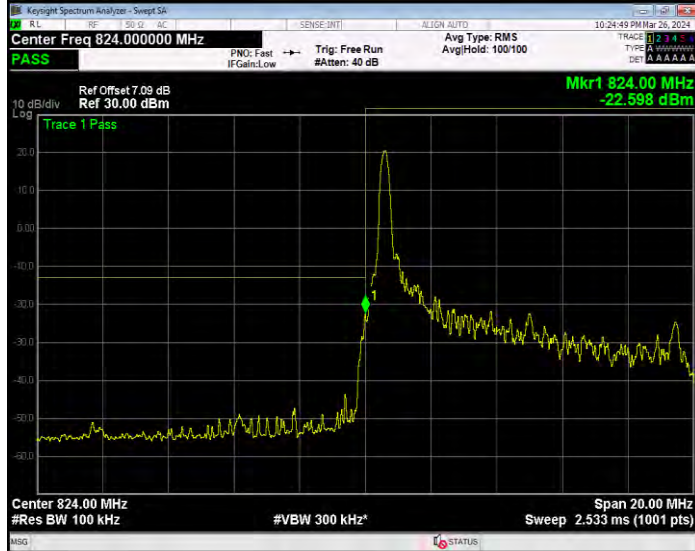

**Band4 QPSK BW=5MHz Channel=20375 RB Size=1 Position=#0**

**Band4 QPSK BW=5MHz Channel=20375 RB Size=25 Position=#0**

**Band5 16QAM BW=1.4MHz Channel=20407 RB Size=1 Position=#0**

**Band5 16QAM BW=1.4MHz Channel=20407 RB Size=6 Position=#0**

**Band5 16QAM BW=1.4MHz Channel=20643 RB Size=1 Position=#0**

**Band5 16QAM BW=1.4MHz Channel=20643 RB Size=6 Position=#0**

**Band5 16QAM BW=10MHz Channel=20450 RB Size=1 Position=#0**

**Band5 16QAM BW=10MHz Channel=20450 RB Size=50 Position=#0**