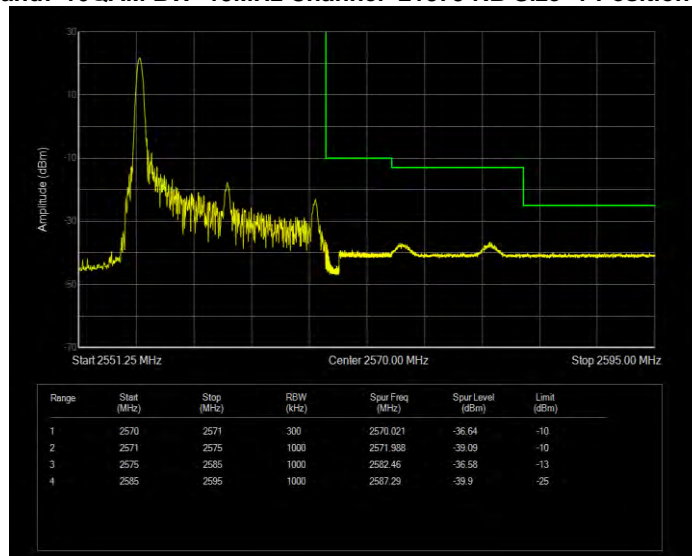

**Band5 QPSK BW=5MHz Channel=20625 RB Size=1 Position=#0**

**Band5 QPSK BW=5MHz Channel=20625 RB Size=25 Position=#0**

**Band7 16QAM BW=10MHz Channel=20800 RB Size=1 Position=#0**

**Band7 16QAM BW=10MHz Channel=20800 RB Size=50 Position=#0**

**Band7 16QAM BW=10MHz Channel=21400 RB Size=1 Position=#0**

**Band7 16QAM BW=10MHz Channel=21400 RB Size=50 Position=#0**

**Band7 16QAM BW=15MHz Channel=20825 RB Size=1 Position=#0**

**Band7 16QAM BW=15MHz Channel=20825 RB Size=75 Position=#0**

**Band7 16QAM BW=15MHz Channel=21375 RB Size=1 Position=#0**

**Band7 16QAM BW=15MHz Channel=21375 RB Size=75 Position=#0**

**Band7 16QAM BW=20MHz Channel=20850 RB Size=1 Position=#0**

**Band7 16QAM BW=20MHz Channel=20850 RB Size=100 Position=#0**