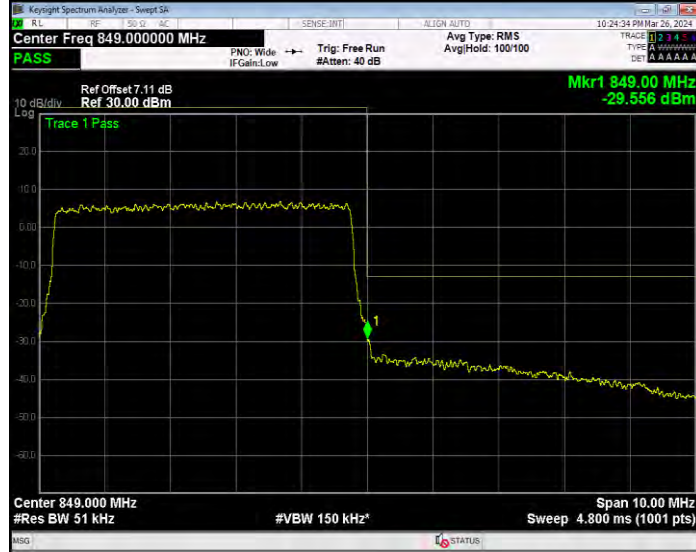

Band5 16QAM BW=5MHz Channel=20625 RB Size=25 Position=#0