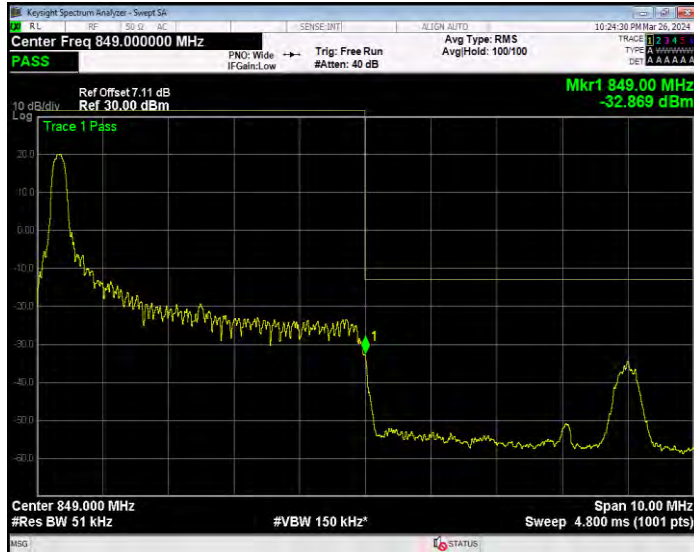

Band5 16QAM BW=5MHz Channel=20625 RB Size=1 Position=#0