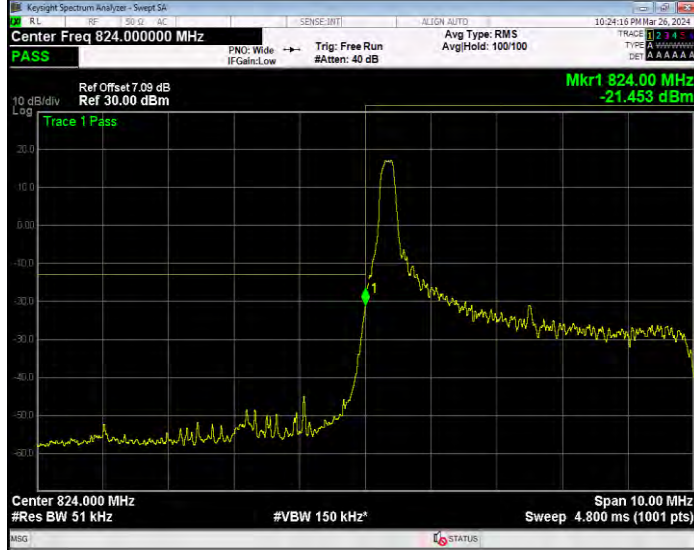

Band5 16QAM BW=5MHz Channel=20425 RB Size=1 Position=#0