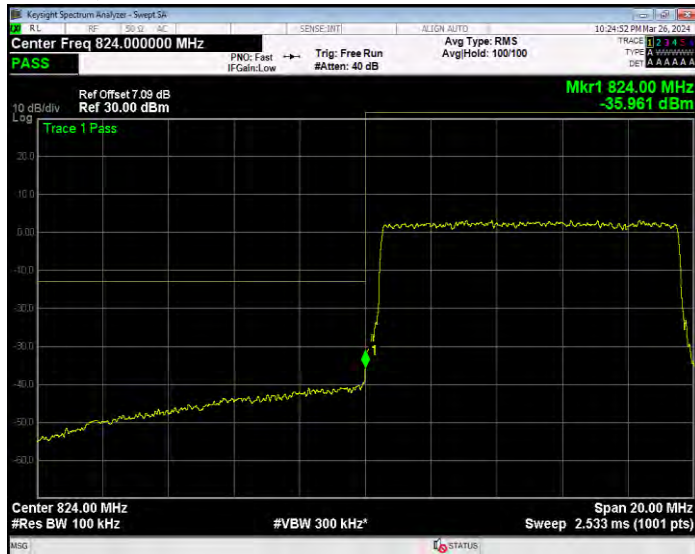

**Band5 16QAM BW=1.4MHz Channel=20643 RB Size=1 Position=#0**

**Band5 16QAM BW=1.4MHz Channel=20643 RB Size=6 Position=#0**

**Band5 16QAM BW=10MHz Channel=20450 RB Size=1 Position=#0**

**Band5 16QAM BW=10MHz Channel=20450 RB Size=50 Position=#0**

**Band5 16QAM BW=10MHz Channel=20600 RB Size=1 Position=#0**

**Band5 16QAM BW=10MHz Channel=20600 RB Size=50 Position=#0**

**Band5 16QAM BW=3MHz Channel=20415 RB Size=1 Position=#0**

Band5 16QAM BW=3MHz Channel=20415 RB Size=15 Position=#0