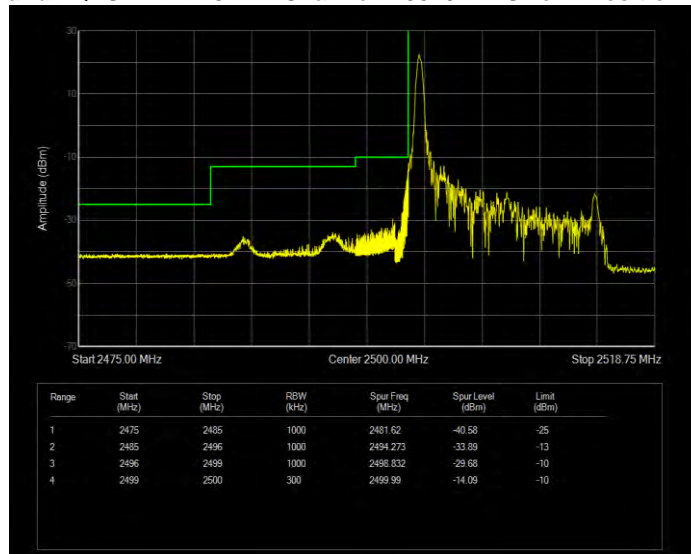

**Band7 16QAM BW=20MHz Channel=21350 RB Size=1 Position=#0**

**Band7 16QAM BW=20MHz Channel=21350 RB Size=100 Position=#0**

**Band7 16QAM BW=5MHz Channel=20775 RB Size=1 Position=#0**

**Band7 16QAM BW=5MHz Channel=20775 RB Size=25 Position=#0**

**Band7 16QAM BW=5MHz Channel=21425 RB Size=1 Position=#0**

**Band7 16QAM BW=5MHz Channel=21425 RB Size=25 Position=#0**

**Band7 QPSK BW=10MHz Channel=20800 RB Size=1 Position=#0**

**Band7 QPSK BW=10MHz Channel=20800 RB Size=50 Position=#0**

**Band7 QPSK BW=10MHz Channel=21400 RB Size=1 Position=#0**

**Band7 QPSK BW=10MHz Channel=21400 RB Size=50 Position=#0**

**Band7 QPSK BW=15MHz Channel=20825 RB Size=1 Position=#0**

**Band7 QPSK BW=15MHz Channel=20825 RB Size=75 Position=#0**