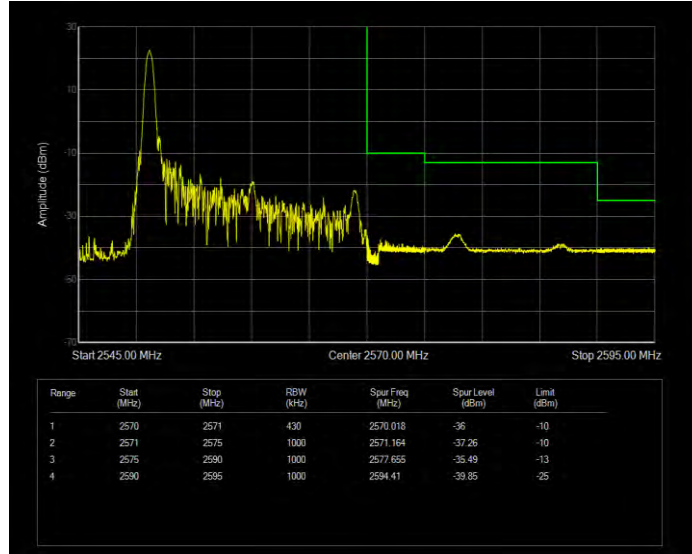

**Band7 16QAM BW=15MHz Channel=21375 RB Size=1 Position=#0**

**Band7 16QAM BW=15MHz Channel=21375 RB Size=75 Position=#0**

**Band7 16QAM BW=20MHz Channel=20850 RB Size=1 Position=#0**

**Band7 16QAM BW=20MHz Channel=20850 RB Size=100 Position=#0**

**Band7 16QAM BW=20MHz Channel=21350 RB Size=1 Position=#0**

**Band7 16QAM BW=20MHz Channel=21350 RB Size=100 Position=#0**

**Band7 16QAM BW=5MHz Channel=20775 RB Size=1 Position=#0**

**Band7 16QAM BW=5MHz Channel=20775 RB Size=25 Position=#0**