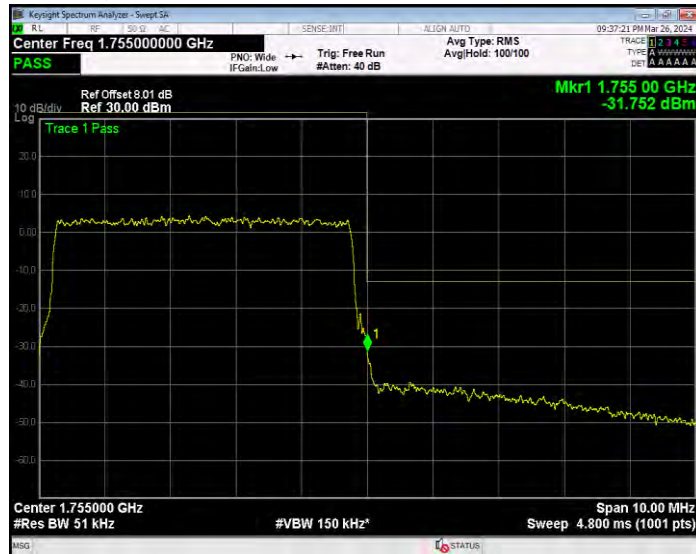

**Band4 16QAM BW=3MHz Channel=20385 RB Size=1 Position=#0**

**Band4 16QAM BW=3MHz Channel=20385 RB Size=15 Position=#0**

**Band4 16QAM BW=5MHz Channel=19975 RB Size=1 Position=#0**

**Band4 16QAM BW=5MHz Channel=19975 RB Size=25 Position=#0**

**Band4 16QAM BW=5MHz Channel=20375 RB Size=1 Position=#0**

**Band4 16QAM BW=5MHz Channel=20375 RB Size=25 Position=#0**

Band4 QPSK BW=1.4MHz Channel=19957 RB Size=1 Position=#0

Band4 QPSK BW=1.4MHz Channel=19957 RB Size=6 Position=#0