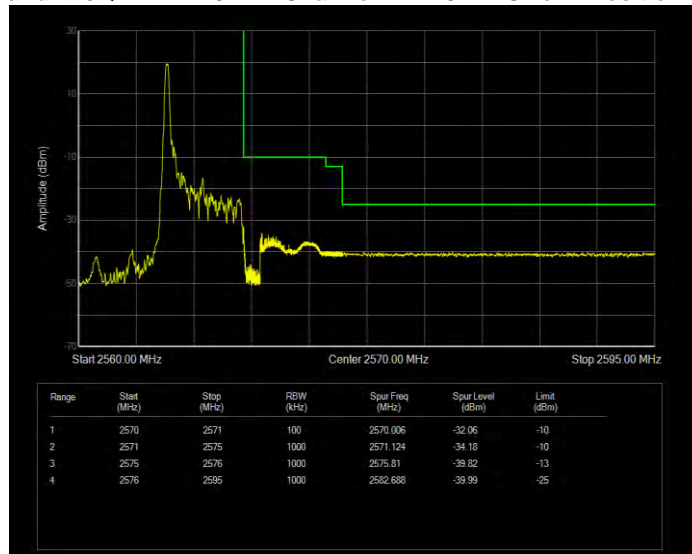

**Band7 16QAM BW=15MHz Channel=21375 RB Size=1 Position=#0**

**Band7 16QAM BW=15MHz Channel=21375 RB Size=75 Position=#0**

**Band7 16QAM BW=20MHz Channel=20850 RB Size=1 Position=#0**

**Band7 16QAM BW=20MHz Channel=20850 RB Size=100 Position=#0**

**Band7 16QAM BW=20MHz Channel=21350 RB Size=1 Position=#0**

**Band7 16QAM BW=20MHz Channel=21350 RB Size=100 Position=#0**

**Band7 16QAM BW=5MHz Channel=20775 RB Size=1 Position=#0**

**Band7 16QAM BW=5MHz Channel=20775 RB Size=25 Position=#0**

**Band7 16QAM BW=5MHz Channel=21425 RB Size=1 Position=#0**

**Band7 16QAM BW=5MHz Channel=21425 RB Size=25 Position=#0**

**Band7 QPSK BW=10MHz Channel=20800 RB Size=1 Position=#0**

**Band7 QPSK BW=10MHz Channel=20800 RB Size=50 Position=#0**