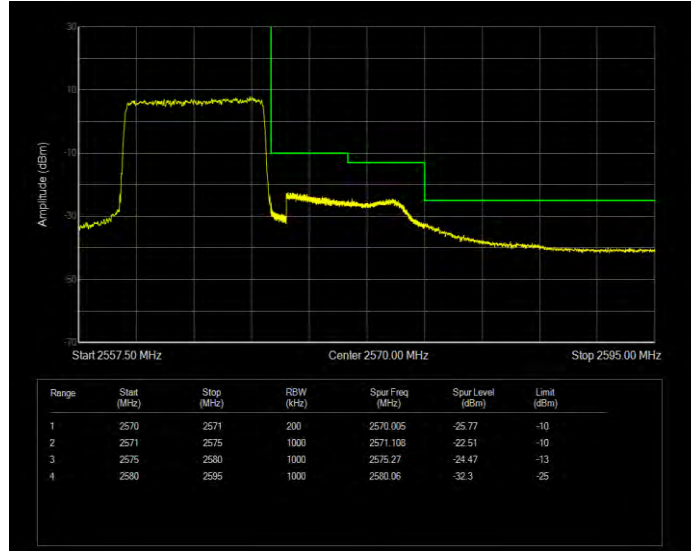

**Band7 16QAM BW=20MHz Channel=21350 RB Size=1 Position=#0**

**Band7 16QAM BW=20MHz Channel=21350 RB Size=100 Position=#0**

**Band7 16QAM BW=5MHz Channel=20775 RB Size=1 Position=#0**

**Band7 16QAM BW=5MHz Channel=20775 RB Size=25 Position=#0**

**Band7 16QAM BW=5MHz Channel=21425 RB Size=1 Position=#0**

**Band7 16QAM BW=5MHz Channel=21425 RB Size=25 Position=#0**

**Band7 QPSK BW=10MHz Channel=20800 RB Size=1 Position=#0**

**Band7 QPSK BW=10MHz Channel=20800 RB Size=50 Position=#0**

**Band7 QPSK BW=10MHz Channel=21400 RB Size=1 Position=#0**

**Band7 QPSK BW=10MHz Channel=21400 RB Size=50 Position=#0**

**Band7 QPSK BW=15MHz Channel=20825 RB Size=1 Position=#0**

**Band7 QPSK BW=15MHz Channel=20825 RB Size=75 Position=#0**