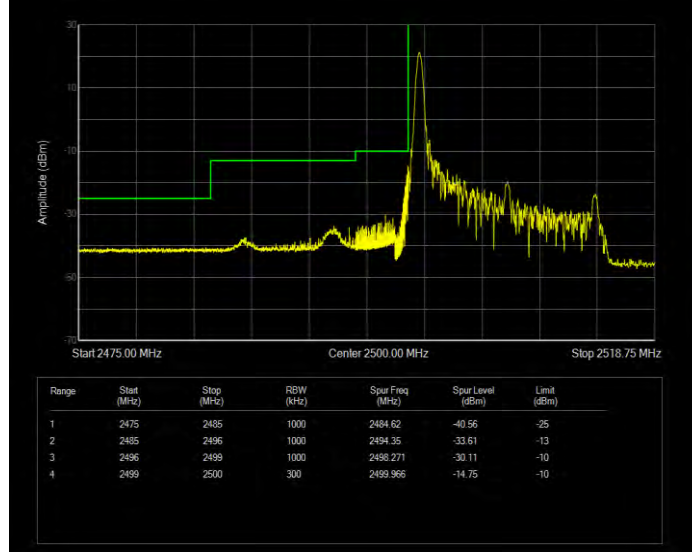

**Band5 QPSK BW=5MHz Channel=20625 RB Size=1 Position=#0**

**Band5 QPSK BW=5MHz Channel=20625 RB Size=25 Position=#0**

**Band7 16QAM BW=10MHz Channel=20800 RB Size=1 Position=#0**

**Band7 16QAM BW=10MHz Channel=20800 RB Size=50 Position=#0**

**Band7 16QAM BW=10MHz Channel=21400 RB Size=1 Position=#0**

**Band7 16QAM BW=10MHz Channel=21400 RB Size=50 Position=#0**

**Band7 16QAM BW=15MHz Channel=20825 RB Size=1 Position=#0**

**Band7 16QAM BW=15MHz Channel=20825 RB Size=75 Position=#0**