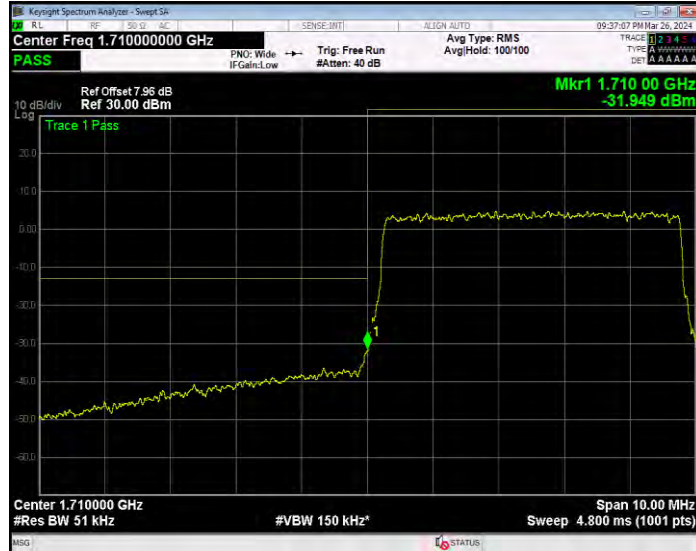

**Band4 16QAM BW=3MHz Channel=20385 RB Size=1 Position=#0**

**Band4 16QAM BW=3MHz Channel=20385 RB Size=15 Position=#0**

**Band4 16QAM BW=5MHz Channel=19975 RB Size=1 Position=#0**

**Band4 16QAM BW=5MHz Channel=19975 RB Size=25 Position=#0**

**Band4 16QAM BW=5MHz Channel=20375 RB Size=1 Position=#0**

**Band4 16QAM BW=5MHz Channel=20375 RB Size=25 Position=#0**

Band4 QPSK BW=1.4MHz Channel=19957 RB Size=1 Position=#0

Band4 QPSK BW=1.4MHz Channel=19957 RB Size=6 Position=#0