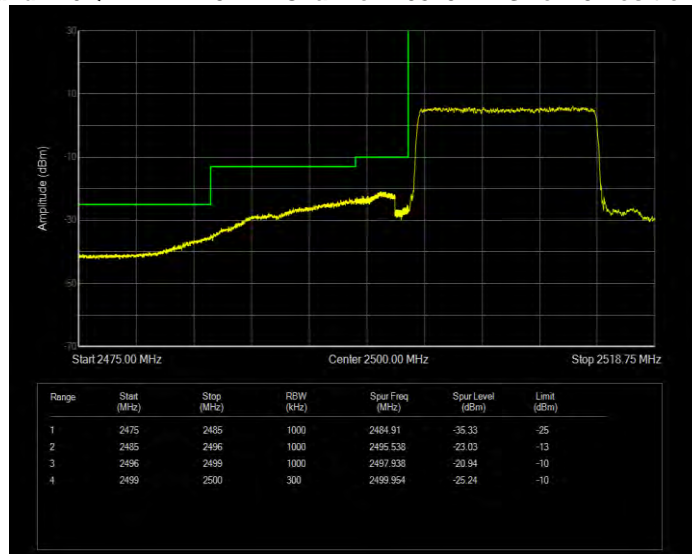

**Band5 QPSK BW=5MHz Channel=20625 RB Size=1 Position=#0**

**Band5 QPSK BW=5MHz Channel=20625 RB Size=25 Position=#0**

**Band7 16QAM BW=10MHz Channel=20800 RB Size=1 Position=#0**

**Band7 16QAM BW=10MHz Channel=20800 RB Size=50 Position=#0**

**Band7 16QAM BW=10MHz Channel=21400 RB Size=1 Position=#0**

**Band7 16QAM BW=10MHz Channel=21400 RB Size=50 Position=#0**

**Band7 16QAM BW=15MHz Channel=20825 RB Size=1 Position=#0**

**Band7 16QAM BW=15MHz Channel=20825 RB Size=75 Position=#0**

**Band7 16QAM BW=15MHz Channel=21375 RB Size=1 Position=#0**

**Band7 16QAM BW=15MHz Channel=21375 RB Size=75 Position=#0**

**Band7 16QAM BW=20MHz Channel=20850 RB Size=1 Position=#0**

**Band7 16QAM BW=20MHz Channel=20850 RB Size=100 Position=#0**