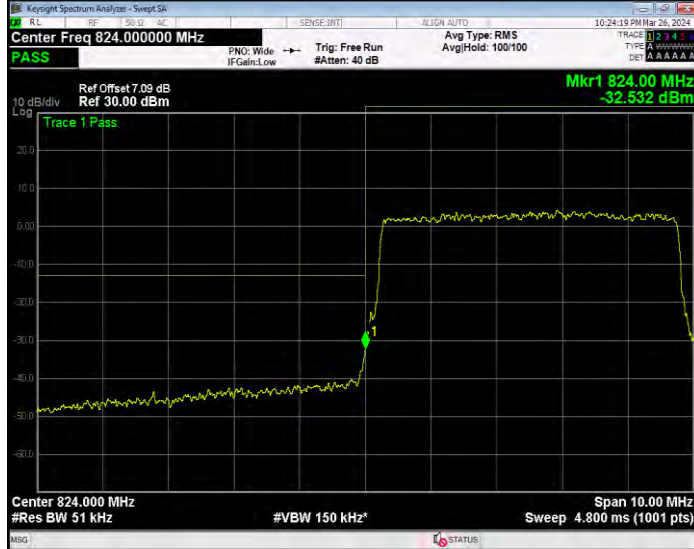

Band5 16QAM BW=3MHz Channel=20635 RB Size=1 Position=#0

Band5 16QAM BW=3MHz Channel=20635 RB Size=15 Position=#0

**Band5 16QAM BW=5MHz Channel=20425 RB Size=1 Position=#0**

**Band5 16QAM BW=5MHz Channel=20425 RB Size=25 Position=#0**