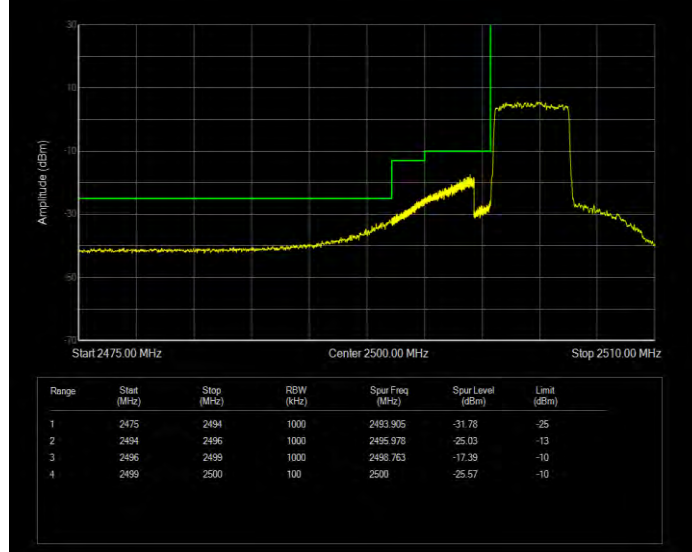

**Band7 16QAM BW=15MHz Channel=21375 RB Size=1 Position=#0**

**Band7 16QAM BW=15MHz Channel=21375 RB Size=75 Position=#0**

**Band7 16QAM BW=20MHz Channel=20850 RB Size=1 Position=#0**

**Band7 16QAM BW=20MHz Channel=20850 RB Size=100 Position=#0**

**Band7 16QAM BW=20MHz Channel=21350 RB Size=1 Position=#0**

**Band7 16QAM BW=20MHz Channel=21350 RB Size=100 Position=#0**

**Band7 16QAM BW=5MHz Channel=20775 RB Size=1 Position=#0**

**Band7 16QAM BW=5MHz Channel=20775 RB Size=25 Position=#0**

**Band7 16QAM BW=5MHz Channel=21425 RB Size=1 Position=#0**

**Band7 16QAM BW=5MHz Channel=21425 RB Size=25 Position=#0**

**Band7 QPSK BW=10MHz Channel=20800 RB Size=1 Position=#0**

**Band7 QPSK BW=10MHz Channel=20800 RB Size=50 Position=#0**