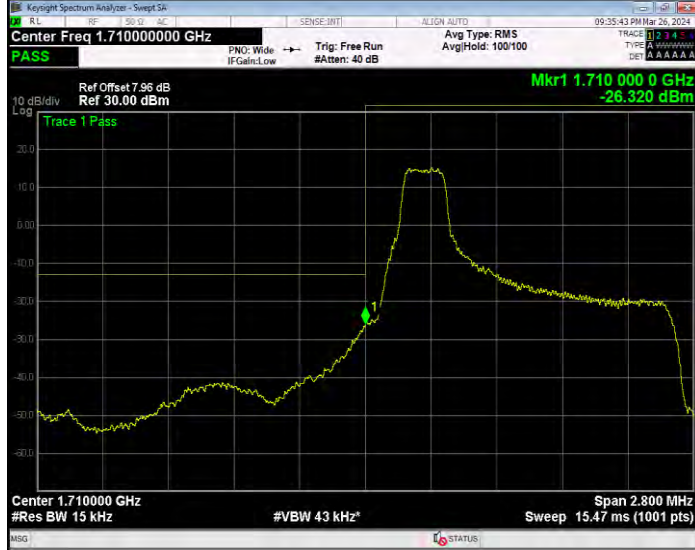

**Band4 16QAM BW=3MHz Channel=20385 RB Size=1 Position=#0**

**Band4 16QAM BW=3MHz Channel=20385 RB Size=15 Position=#0**

**Band4 16QAM BW=5MHz Channel=19975 RB Size=1 Position=#0**

**Band4 16QAM BW=5MHz Channel=19975 RB Size=25 Position=#0**

**Band4 16QAM BW=5MHz Channel=20375 RB Size=1 Position=#0**

**Band4 16QAM BW=5MHz Channel=20375 RB Size=25 Position=#0**

Band4 QPSK BW=1.4MHz Channel=19957 RB Size=1 Position=#0

Band4 QPSK BW=1.4MHz Channel=19957 RB Size=6 Position=#0