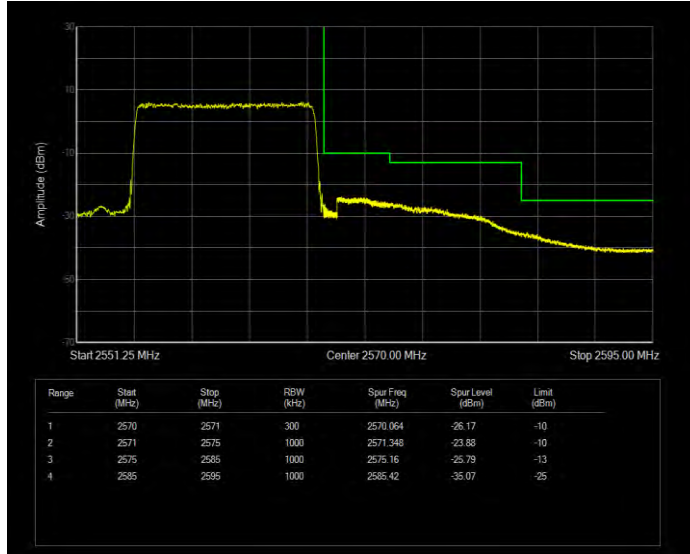

**Band5 QPSK BW=5MHz Channel=20625 RB Size=1 Position=#0**

**Band5 QPSK BW=5MHz Channel=20625 RB Size=25 Position=#0**

**Band7 16QAM BW=10MHz Channel=20800 RB Size=1 Position=#0**

**Band7 16QAM BW=10MHz Channel=20800 RB Size=50 Position=#0**

**Band7 16QAM BW=10MHz Channel=21400 RB Size=1 Position=#0**

**Band7 16QAM BW=10MHz Channel=21400 RB Size=50 Position=#0**

**Band7 16QAM BW=15MHz Channel=20825 RB Size=1 Position=#0**

**Band7 16QAM BW=15MHz Channel=20825 RB Size=75 Position=#0**

**Band7 16QAM BW=15MHz Channel=21375 RB Size=1 Position=#0**

**Band7 16QAM BW=15MHz Channel=21375 RB Size=75 Position=#0**

**Band7 16QAM BW=20MHz Channel=20850 RB Size=1 Position=#0**

**Band7 16QAM BW=20MHz Channel=20850 RB Size=100 Position=#0**