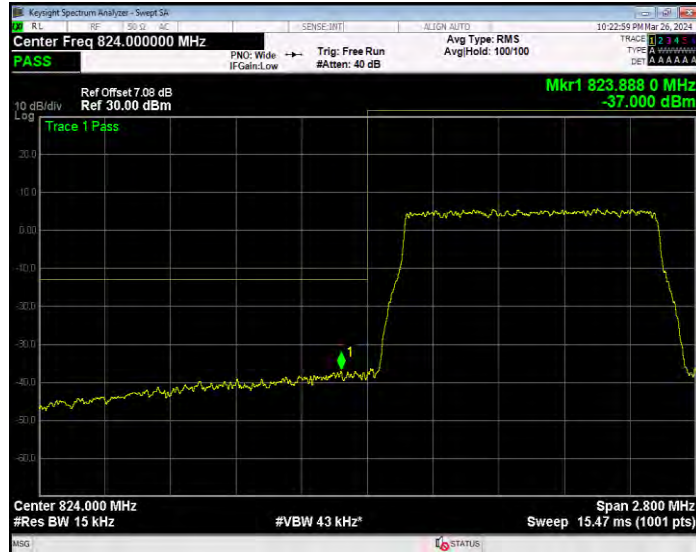

**Band5 16QAM BW=5MHz Channel=20625 RB Size=1 Position=#0**

**Band5 16QAM BW=5MHz Channel=20625 RB Size=25 Position=#0**

**Band5 QPSK BW=1.4MHz Channel=20407 RB Size=1 Position=#0**

**Band5 QPSK BW=1.4MHz Channel=20407 RB Size=6 Position=#0**