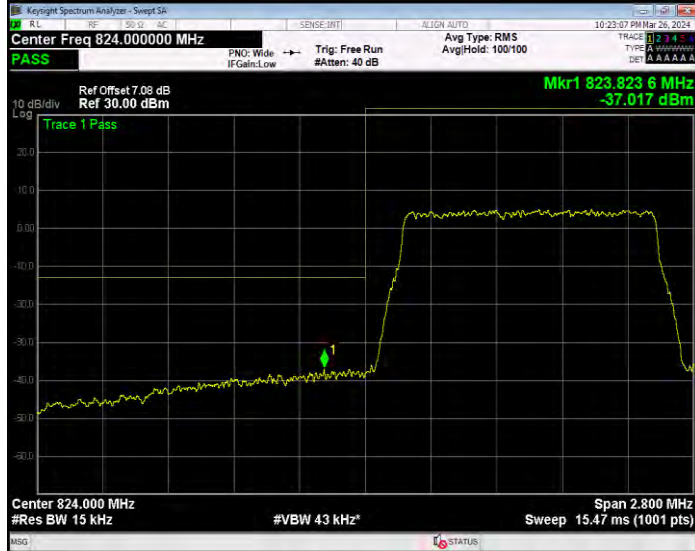

**Band4 QPSK BW=5MHz Channel=20375 RB Size=1 Position=#0**

**Band4 QPSK BW=5MHz Channel=20375 RB Size=25 Position=#0**

**Band5 16QAM BW=1.4MHz Channel=20407 RB Size=1 Position=#0**

**Band5 16QAM BW=1.4MHz Channel=20407 RB Size=6 Position=#0**

**Band5 16QAM BW=1.4MHz Channel=20643 RB Size=1 Position=#0**

**Band5 16QAM BW=1.4MHz Channel=20643 RB Size=6 Position=#0**

**Band5 16QAM BW=10MHz Channel=20450 RB Size=1 Position=#0**

**Band5 16QAM BW=10MHz Channel=20450 RB Size=50 Position=#0**