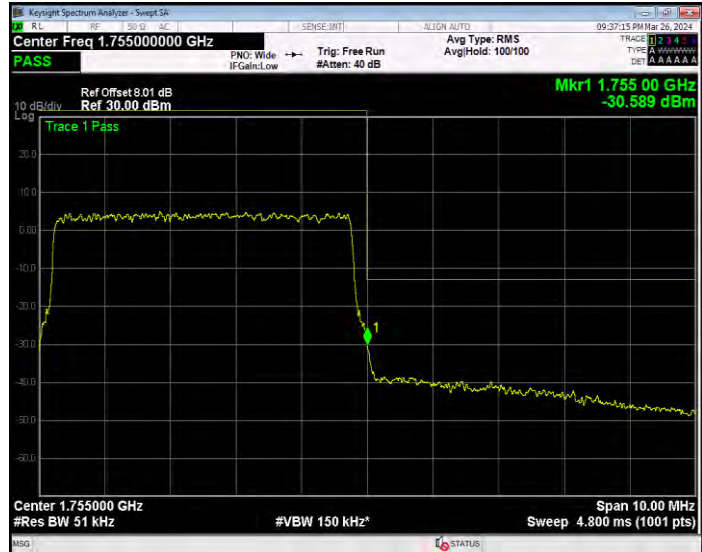

Band4 QPSK BW=5MHz Channel=20375 RB Size=25 Position=#0