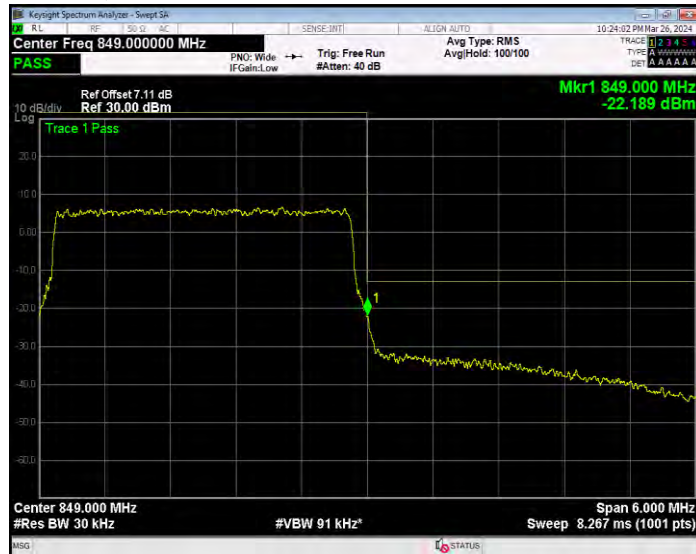

Band5 16QAM BW=3MHz Channel=20635 RB Size=15 Position=#0