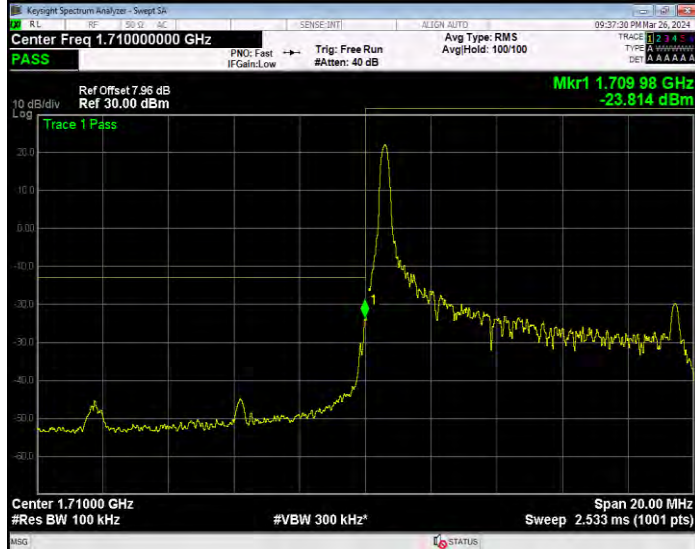

Band4 QPSK BW=10MHz Channel=20000 RB Size=1 Position=#0