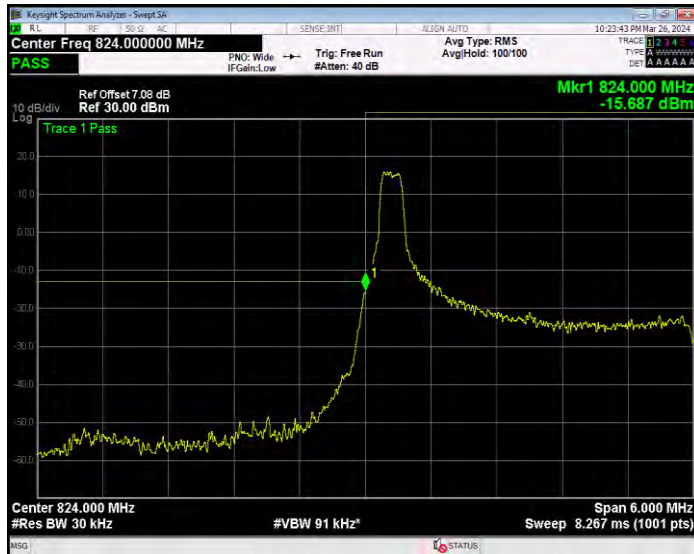

Band5 16QAM BW=3MHz Channel=20415 RB Size=1 Position=#0