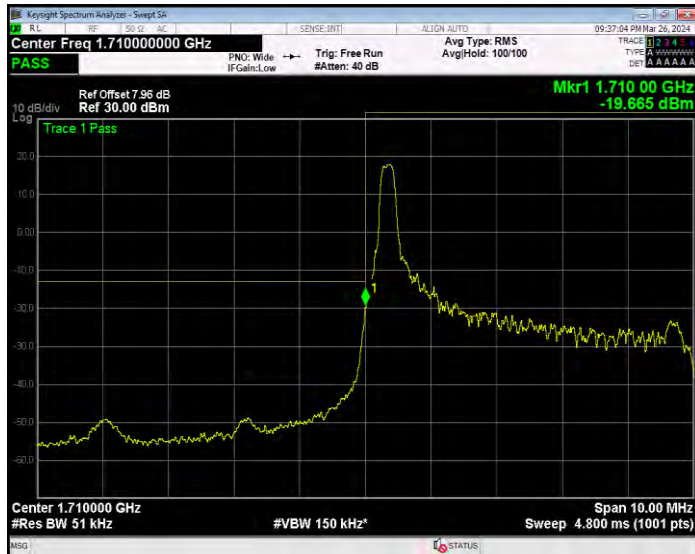

**Band4 16QAM BW=3MHz Channel=20385 RB Size=1 Position=#0**

**Band4 16QAM BW=3MHz Channel=20385 RB Size=15 Position=#0**

**Band4 16QAM BW=5MHz Channel=19975 RB Size=1 Position=#0**

**Band4 16QAM BW=5MHz Channel=19975 RB Size=25 Position=#0**

**Band4 16QAM BW=5MHz Channel=20375 RB Size=1 Position=#0**

**Band4 16QAM BW=5MHz Channel=20375 RB Size=25 Position=#0**

Band4 QPSK BW=1.4MHz Channel=19957 RB Size=1 Position=#0

Band4 QPSK BW=1.4MHz Channel=19957 RB Size=6 Position=#0