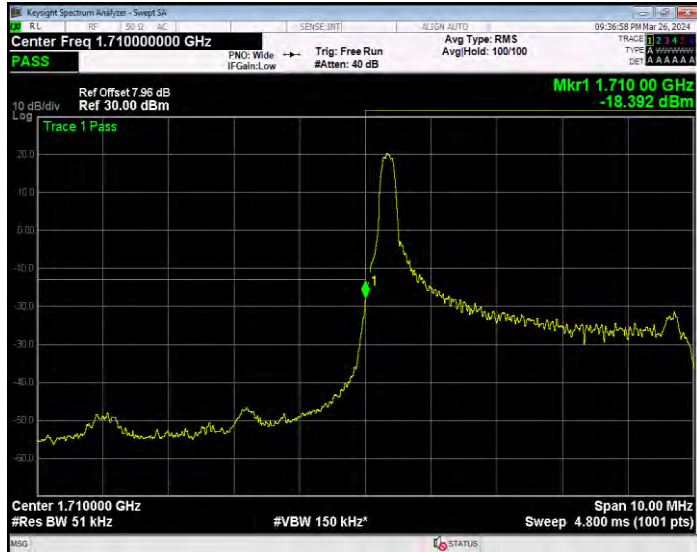

Band4 QPSK BW=5MHz Channel=19975 RB Size=1 Position=#0