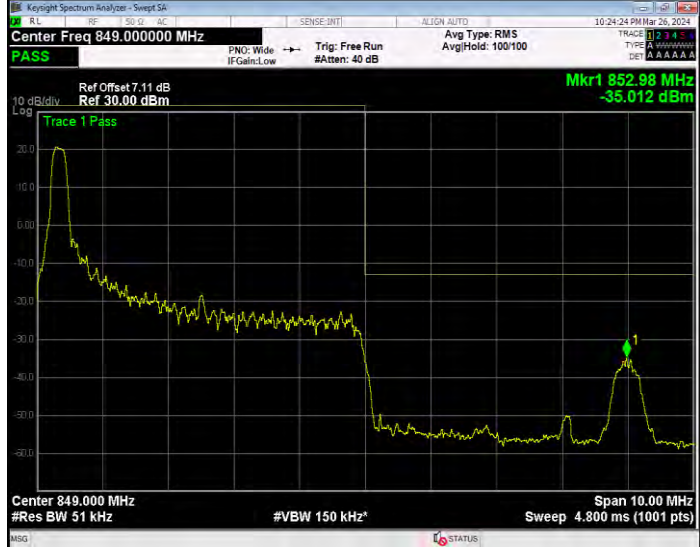

Band5 QPSK BW=5MHz Channel=20625 RB Size=1 Position=#0