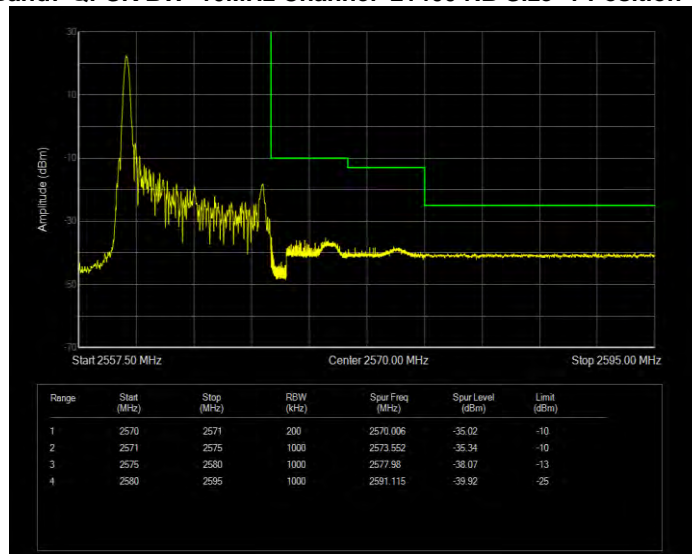

**Band7 16QAM BW=20MHz Channel=21350 RB Size=1 Position=#0**

**Band7 16QAM BW=20MHz Channel=21350 RB Size=100 Position=#0**

**Band7 16QAM BW=5MHz Channel=20775 RB Size=1 Position=#0**

**Band7 16QAM BW=5MHz Channel=20775 RB Size=25 Position=#0**

**Band7 16QAM BW=5MHz Channel=21425 RB Size=1 Position=#0**

**Band7 16QAM BW=5MHz Channel=21425 RB Size=25 Position=#0**

**Band7 QPSK BW=10MHz Channel=20800 RB Size=1 Position=#0**

**Band7 QPSK BW=10MHz Channel=20800 RB Size=50 Position=#0**

**Band7 QPSK BW=10MHz Channel=21400 RB Size=1 Position=#0**

**Band7 QPSK BW=10MHz Channel=21400 RB Size=50 Position=#0**

**Band7 QPSK BW=15MHz Channel=20825 RB Size=1 Position=#0**

**Band7 QPSK BW=15MHz Channel=20825 RB Size=75 Position=#0**