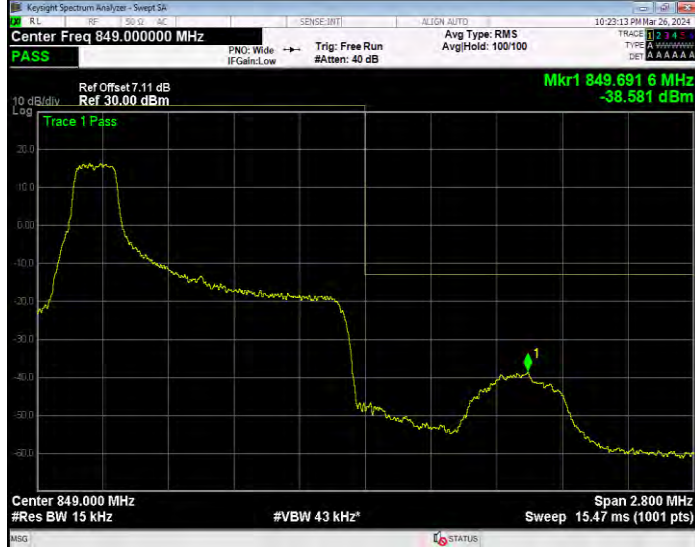

Band5 QPSK BW=1.4MHz Channel=20643 RB Size=1 Position=#0