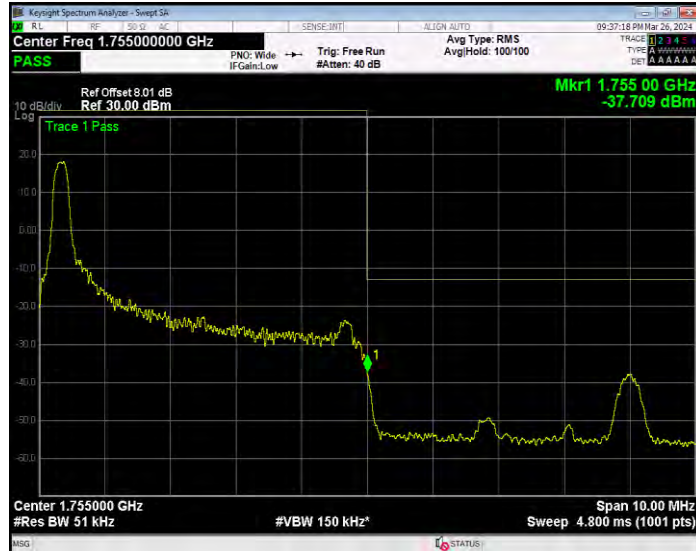

**Band4 16QAM BW=3MHz Channel=20385 RB Size=1 Position=#0**

**Band4 16QAM BW=3MHz Channel=20385 RB Size=15 Position=#0**

**Band4 16QAM BW=5MHz Channel=19975 RB Size=1 Position=#0**

**Band4 16QAM BW=5MHz Channel=19975 RB Size=25 Position=#0**

**Band4 16QAM BW=5MHz Channel=20375 RB Size=1 Position=#0**

**Band4 16QAM BW=5MHz Channel=20375 RB Size=25 Position=#0**

Band4 QPSK BW=1.4MHz Channel=19957 RB Size=1 Position=#0

Band4 QPSK BW=1.4MHz Channel=19957 RB Size=6 Position=#0