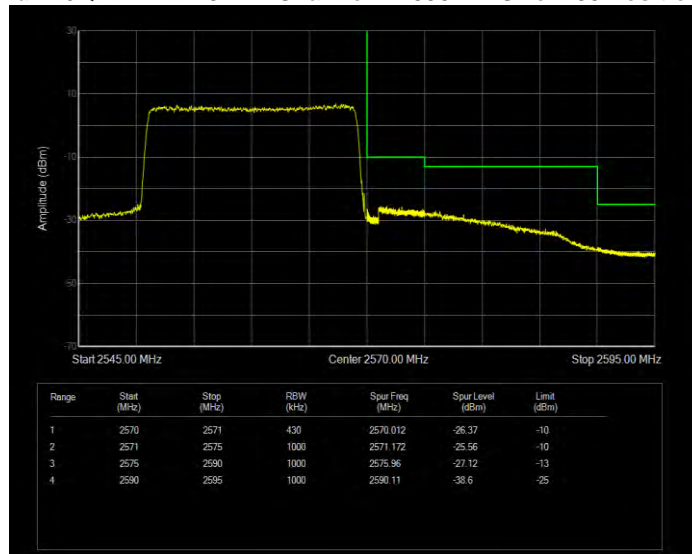

**Band7 16QAM BW=10MHz Channel=21400 RB Size=1 Position=#0**

**Band7 16QAM BW=10MHz Channel=21400 RB Size=50 Position=#0**

**Band7 16QAM BW=15MHz Channel=20825 RB Size=1 Position=#0**

**Band7 16QAM BW=15MHz Channel=20825 RB Size=75 Position=#0**

**Band7 16QAM BW=15MHz Channel=21375 RB Size=1 Position=#0**

**Band7 16QAM BW=15MHz Channel=21375 RB Size=75 Position=#0**

**Band7 16QAM BW=20MHz Channel=20850 RB Size=1 Position=#0**

**Band7 16QAM BW=20MHz Channel=20850 RB Size=100 Position=#0**

**Band7 16QAM BW=20MHz Channel=21350 RB Size=1 Position=#0**

**Band7 16QAM BW=20MHz Channel=21350 RB Size=100 Position=#0**

**Band7 16QAM BW=5MHz Channel=20775 RB Size=1 Position=#0**

**Band7 16QAM BW=5MHz Channel=20775 RB Size=25 Position=#0**