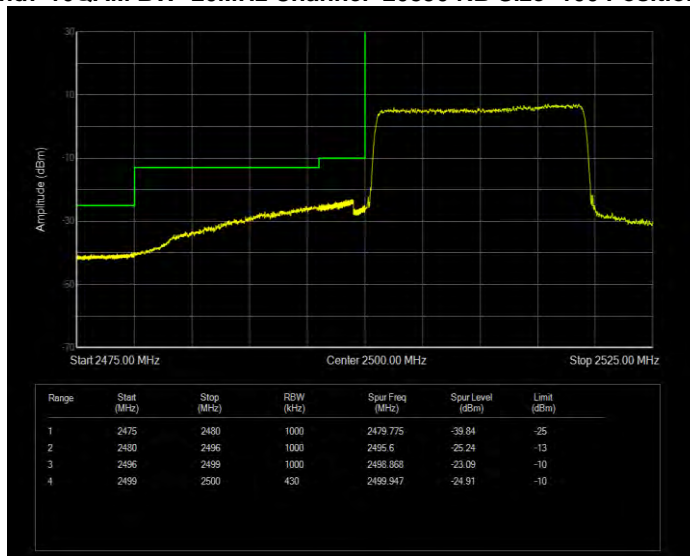

**Band7 16QAM BW=10MHz Channel=21400 RB Size=1 Position=#0**

**Band7 16QAM BW=10MHz Channel=21400 RB Size=50 Position=#0**

**Band7 16QAM BW=15MHz Channel=20825 RB Size=1 Position=#0**

**Band7 16QAM BW=15MHz Channel=20825 RB Size=75 Position=#0**

**Band7 16QAM BW=15MHz Channel=21375 RB Size=1 Position=#0**

**Band7 16QAM BW=15MHz Channel=21375 RB Size=75 Position=#0**

**Band7 16QAM BW=20MHz Channel=20850 RB Size=1 Position=#0**

**Band7 16QAM BW=20MHz Channel=20850 RB Size=100 Position=#0**

**Band7 16QAM BW=20MHz Channel=21350 RB Size=1 Position=#0**

**Band7 16QAM BW=20MHz Channel=21350 RB Size=100 Position=#0**

**Band7 16QAM BW=5MHz Channel=20775 RB Size=1 Position=#0**

**Band7 16QAM BW=5MHz Channel=20775 RB Size=25 Position=#0**