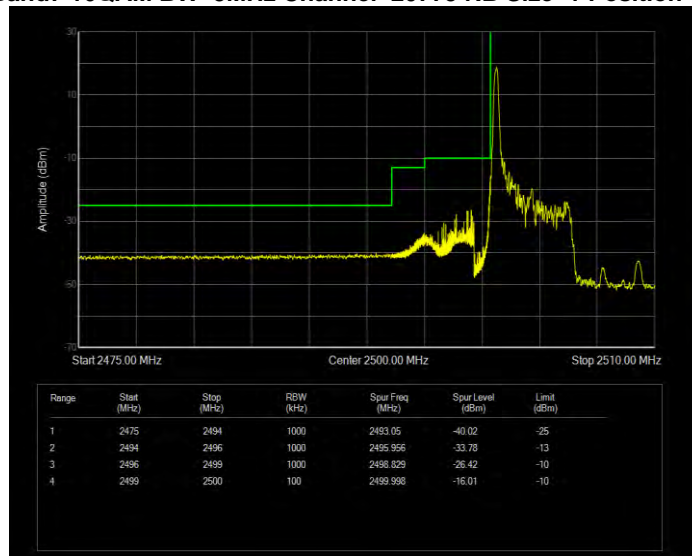

**Band7 16QAM BW=10MHz Channel=21400 RB Size=1 Position=#0**

**Band7 16QAM BW=10MHz Channel=21400 RB Size=50 Position=#0**

**Band7 16QAM BW=15MHz Channel=20825 RB Size=1 Position=#0**

**Band7 16QAM BW=15MHz Channel=20825 RB Size=75 Position=#0**

**Band7 16QAM BW=15MHz Channel=21375 RB Size=1 Position=#0**

**Band7 16QAM BW=15MHz Channel=21375 RB Size=75 Position=#0**

**Band7 16QAM BW=20MHz Channel=20850 RB Size=1 Position=#0**

**Band7 16QAM BW=20MHz Channel=20850 RB Size=100 Position=#0**

**Band7 16QAM BW=20MHz Channel=21350 RB Size=1 Position=#0**

**Band7 16QAM BW=20MHz Channel=21350 RB Size=100 Position=#0**

**Band7 16QAM BW=5MHz Channel=20775 RB Size=1 Position=#0**

**Band7 16QAM BW=5MHz Channel=20775 RB Size=25 Position=#0**