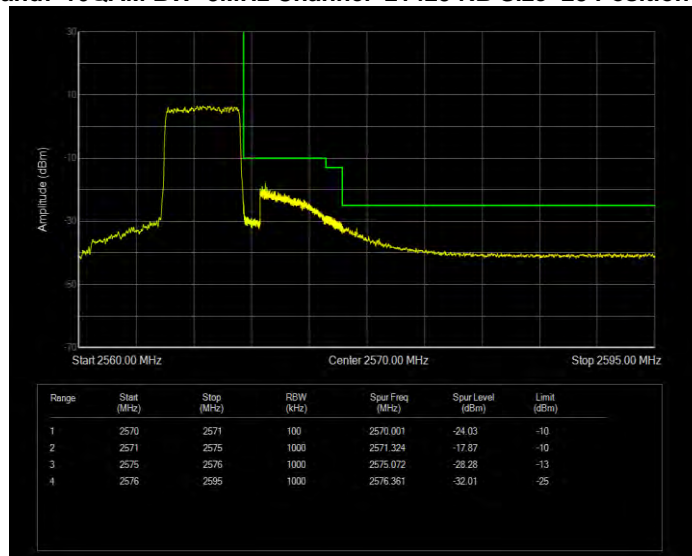

**Band7 16QAM BW=15MHz Channel=21375 RB Size=1 Position=#0**

**Band7 16QAM BW=15MHz Channel=21375 RB Size=75 Position=#0**

**Band7 16QAM BW=20MHz Channel=20850 RB Size=1 Position=#0**

**Band7 16QAM BW=20MHz Channel=20850 RB Size=100 Position=#0**

**Band7 16QAM BW=20MHz Channel=21350 RB Size=1 Position=#0**

**Band7 16QAM BW=20MHz Channel=21350 RB Size=100 Position=#0**

**Band7 16QAM BW=5MHz Channel=20775 RB Size=1 Position=#0**

**Band7 16QAM BW=5MHz Channel=20775 RB Size=25 Position=#0**

**Band7 16QAM BW=5MHz Channel=21425 RB Size=1 Position=#0**

**Band7 16QAM BW=5MHz Channel=21425 RB Size=25 Position=#0**

**Band7 QPSK BW=10MHz Channel=20800 RB Size=1 Position=#0**

**Band7 QPSK BW=10MHz Channel=20800 RB Size=50 Position=#0**