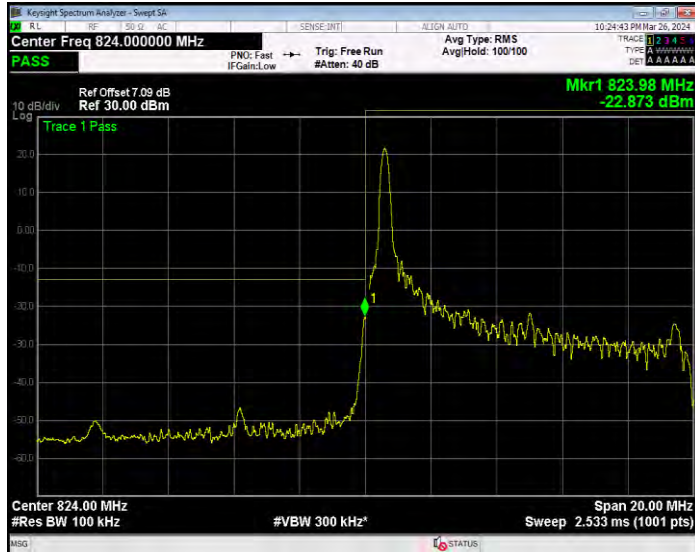

Band5 QPSK BW=10MHz Channel=20450 RB Size=1 Position=#0