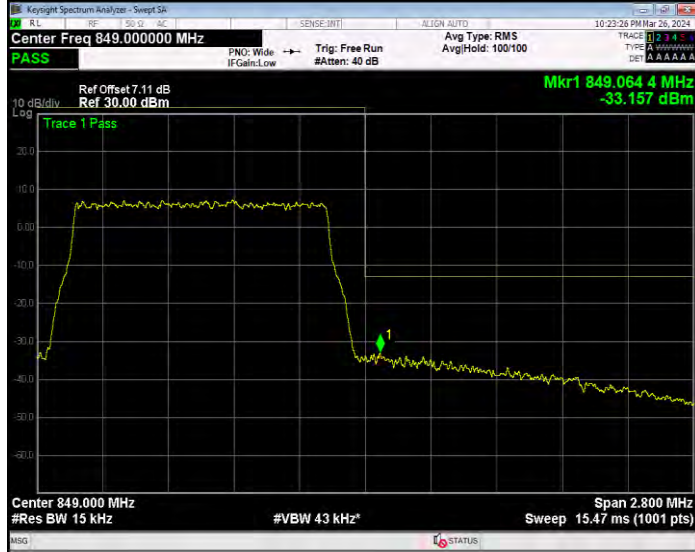

**Band4 QPSK BW=5MHz Channel=20375 RB Size=1 Position=#0**

**Band4 QPSK BW=5MHz Channel=20375 RB Size=25 Position=#0**

**Band5 16QAM BW=1.4MHz Channel=20407 RB Size=1 Position=#0**

**Band5 16QAM BW=1.4MHz Channel=20407 RB Size=6 Position=#0**

**Band5 16QAM BW=1.4MHz Channel=20643 RB Size=1 Position=#0**

**Band5 16QAM BW=1.4MHz Channel=20643 RB Size=6 Position=#0**

**Band5 16QAM BW=10MHz Channel=20450 RB Size=1 Position=#0**

**Band5 16QAM BW=10MHz Channel=20450 RB Size=50 Position=#0**