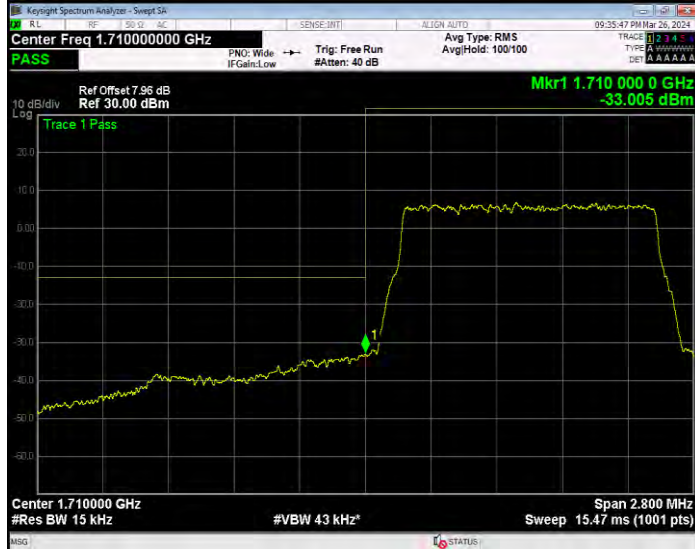

**Band4 16QAM BW=3MHz Channel=20385 RB Size=1 Position=#0**

**Band4 16QAM BW=3MHz Channel=20385 RB Size=15 Position=#0**

**Band4 16QAM BW=5MHz Channel=19975 RB Size=1 Position=#0**

**Band4 16QAM BW=5MHz Channel=19975 RB Size=25 Position=#0**

**Band4 16QAM BW=5MHz Channel=20375 RB Size=1 Position=#0**

**Band4 16QAM BW=5MHz Channel=20375 RB Size=25 Position=#0**

Band4 QPSK BW=1.4MHz Channel=19957 RB Size=1 Position=#0

Band4 QPSK BW=1.4MHz Channel=19957 RB Size=6 Position=#0

Band4 QPSK BW=1.4MHz Channel=20393 RB Size=1 Position=#0

**Band4 QPSK BW=1.4MHz Channel=20393 RB Size=6 Position=#0**

**Band4 QPSK BW=10MHz Channel=20000 RB Size=1 Position=#0**

**Band4 QPSK BW=10MHz Channel=20000 RB Size=50 Position=#0**