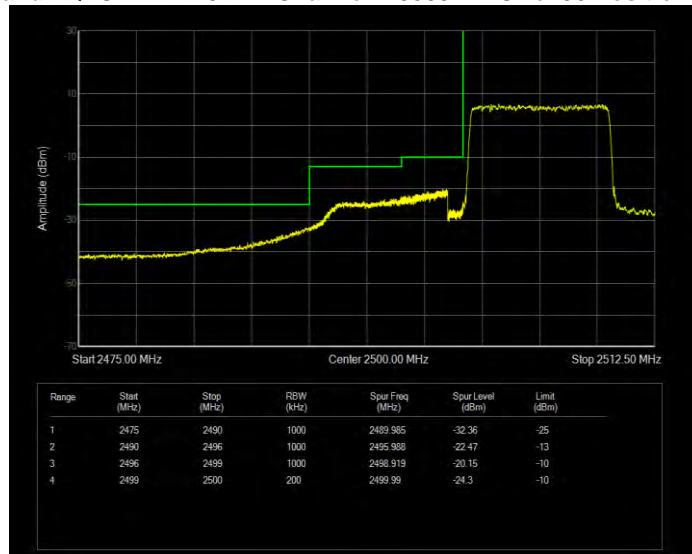

**Band7 16QAM BW=20MHz Channel=21350 RB Size=1 Position=#0**

**Band7 16QAM BW=20MHz Channel=21350 RB Size=100 Position=#0**

**Band7 16QAM BW=5MHz Channel=20775 RB Size=1 Position=#0**

**Band7 16QAM BW=5MHz Channel=20775 RB Size=25 Position=#0**

**Band7 16QAM BW=5MHz Channel=21425 RB Size=1 Position=#0**

**Band7 16QAM BW=5MHz Channel=21425 RB Size=25 Position=#0**

**Band7 QPSK BW=10MHz Channel=20800 RB Size=1 Position=#0**

**Band7 QPSK BW=10MHz Channel=20800 RB Size=50 Position=#0**

**Band7 QPSK BW=10MHz Channel=21400 RB Size=1 Position=#0**

**Band7 QPSK BW=10MHz Channel=21400 RB Size=50 Position=#0**

**Band7 QPSK BW=15MHz Channel=20825 RB Size=1 Position=#0**

**Band7 QPSK BW=15MHz Channel=20825 RB Size=75 Position=#0**