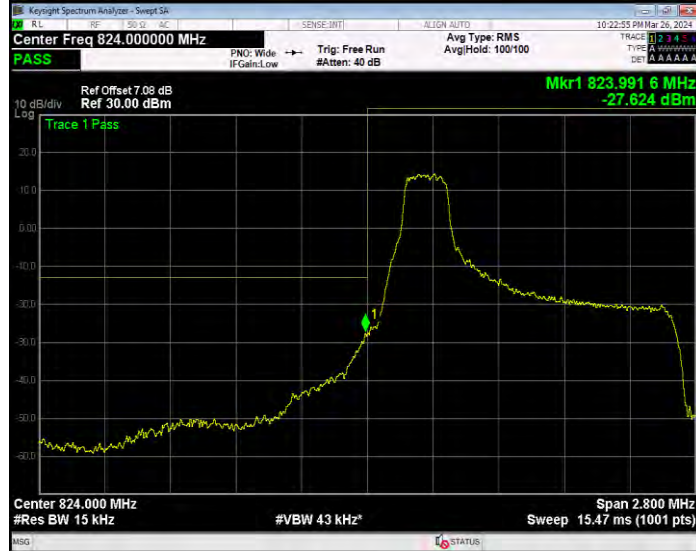

Band5 QPSK BW=1.4MHz Channel=20407 RB Size=1 Position=#0