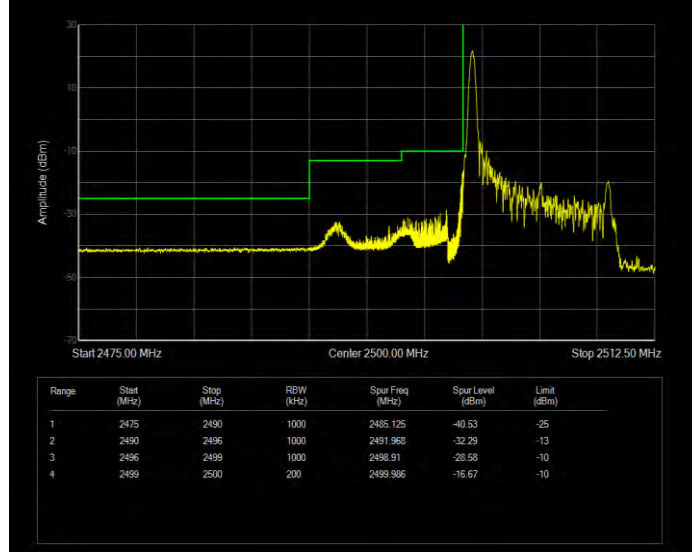

Band7 QPSK BW=10MHz Channel=20800 RB Size=1 Position=#0