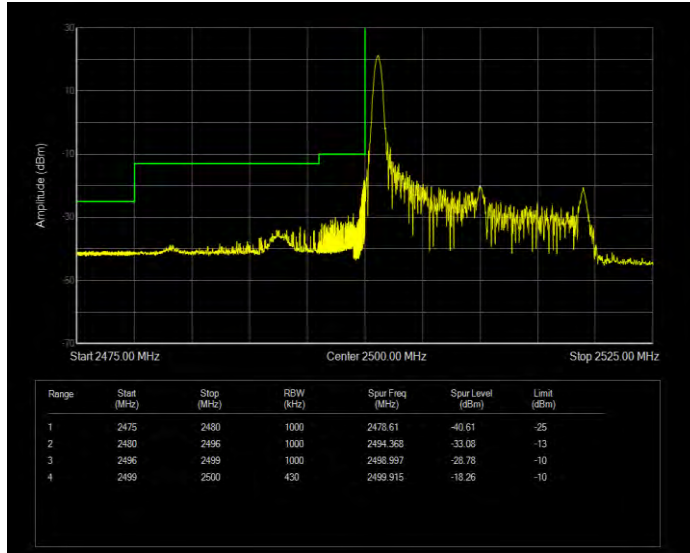

**Band5 QPSK BW=5MHz Channel=20625 RB Size=1 Position=#0**

**Band5 QPSK BW=5MHz Channel=20625 RB Size=25 Position=#0**

**Band7 16QAM BW=10MHz Channel=20800 RB Size=1 Position=#0**

**Band7 16QAM BW=10MHz Channel=20800 RB Size=50 Position=#0**

**Band7 16QAM BW=10MHz Channel=21400 RB Size=1 Position=#0**

**Band7 16QAM BW=10MHz Channel=21400 RB Size=50 Position=#0**

**Band7 16QAM BW=15MHz Channel=20825 RB Size=1 Position=#0**

**Band7 16QAM BW=15MHz Channel=20825 RB Size=75 Position=#0**

**Band7 16QAM BW=15MHz Channel=21375 RB Size=1 Position=#0**

**Band7 16QAM BW=15MHz Channel=21375 RB Size=75 Position=#0**

**Band7 16QAM BW=20MHz Channel=20850 RB Size=1 Position=#0**

**Band7 16QAM BW=20MHz Channel=20850 RB Size=100 Position=#0**