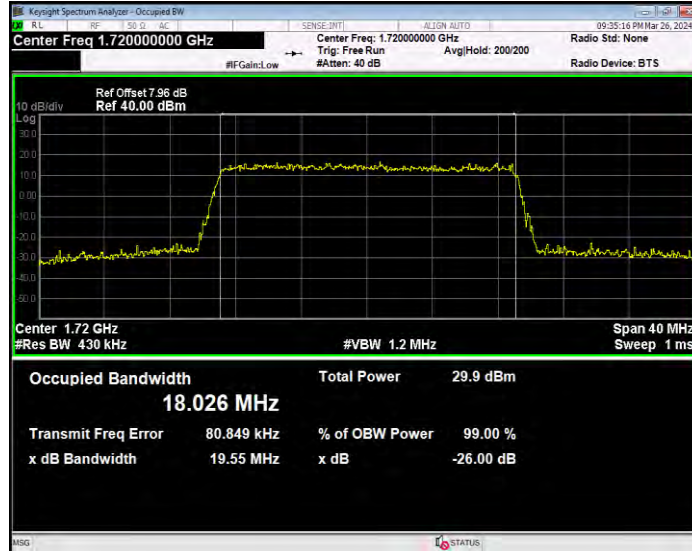

Band4 16QAM BW=20MHz Channel=20050 RB Size=100 Position=#0