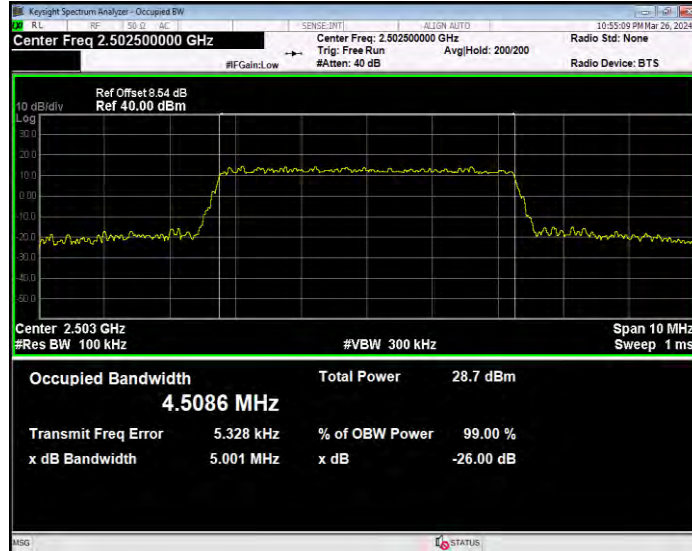

Band7 16QAM BW=5MHz Channel=20775 RB Size=25 Position=#0