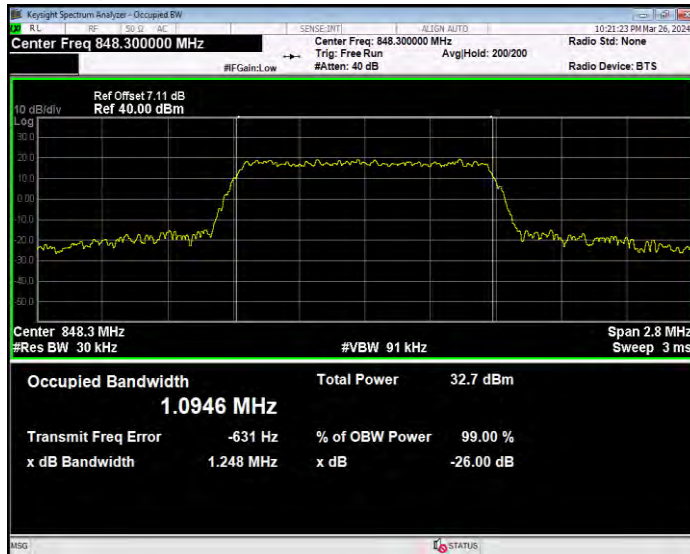

Band5 16QAM BW=1.4MHz Channel=20643 RB Size=6 Position=#0