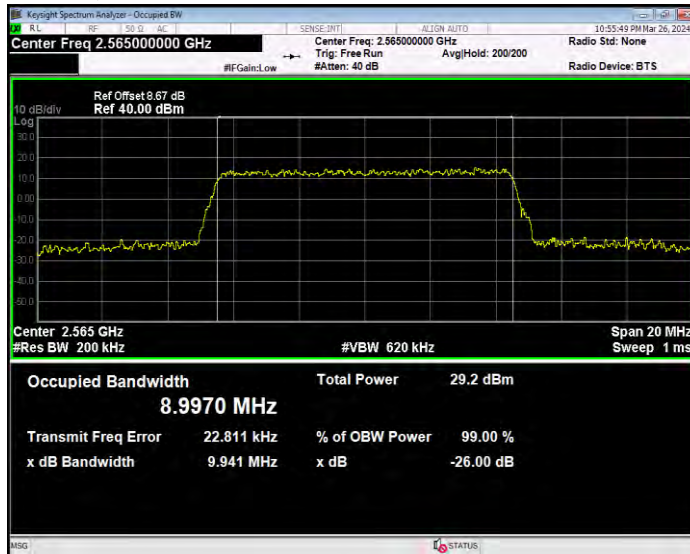

Band7 16QAM BW=10MHz Channel=21400 RB Size=50 Position=#0