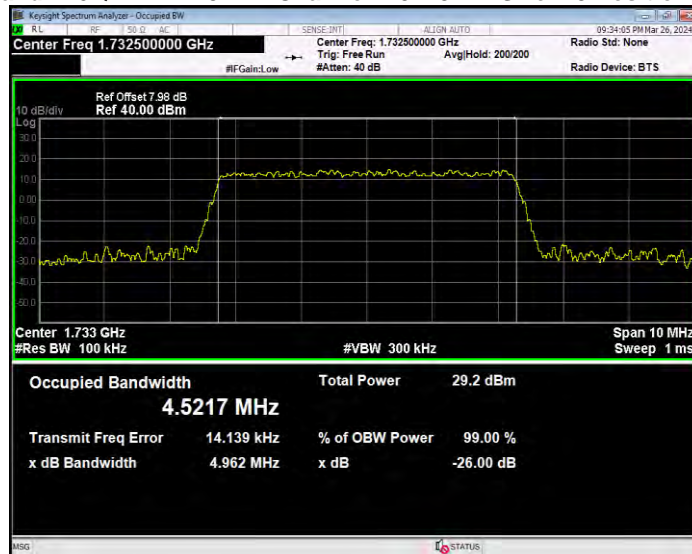

Band4 16QAM BW=3MHz Channel=20175 RB Size=15 Position=#0

Band4 16QAM BW=3MHz Channel=20385 RB Size=15 Position=#0

Band4 16QAM BW=5MHz Channel=19975 RB Size=25 Position=#0

Band4 16QAM BW=5MHz Channel=20175 RB Size=25 Position=#0