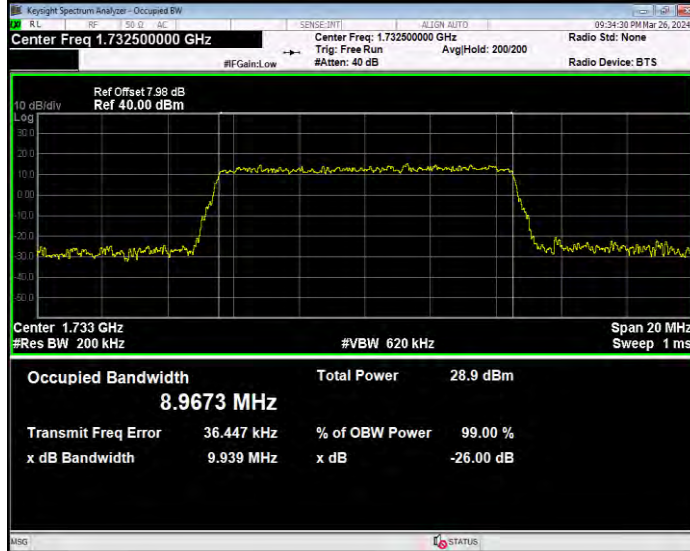

Band4 16QAM BW=1.4MHz Channel=20175 RB Size=6 Position=#0

Band4 16QAM BW=1.4MHz Channel=20393 RB Size=6 Position=#0

Band4 16QAM BW=10MHz Channel=20000 RB Size=50 Position=#0

Band4 16QAM BW=10MHz Channel=20175 RB Size=50 Position=#0