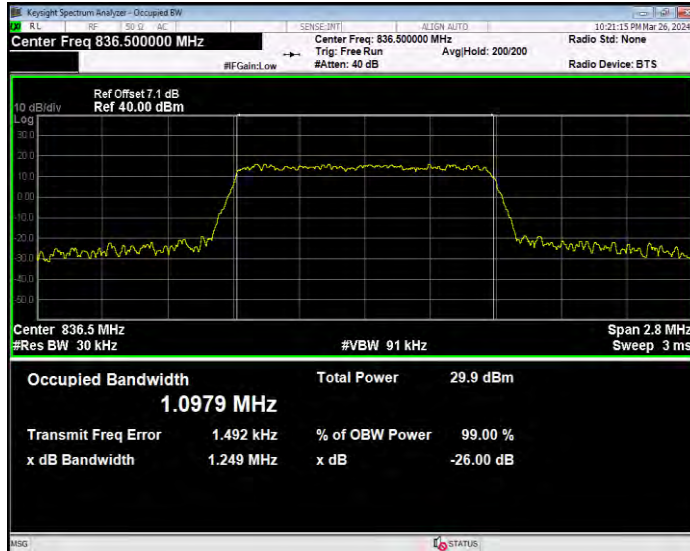

Band5 16QAM BW=1.4MHz Channel=20525 RB Size=6 Position=#0