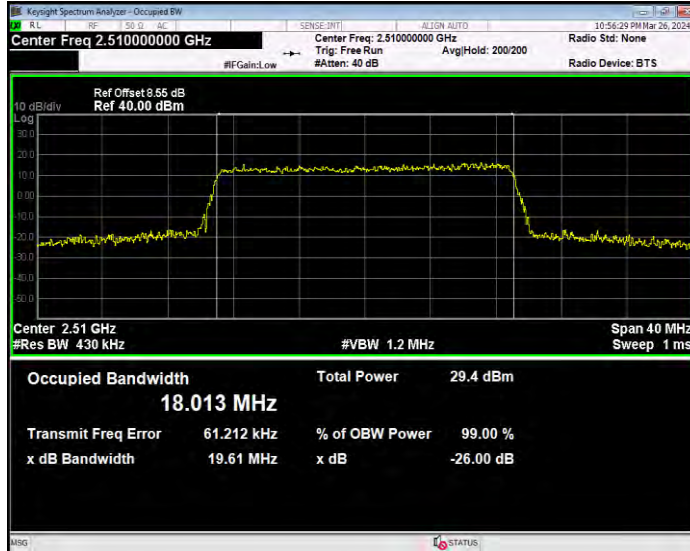

Band7 16QAM BW=20MHz Channel=20850 RB Size=100 Position=#0