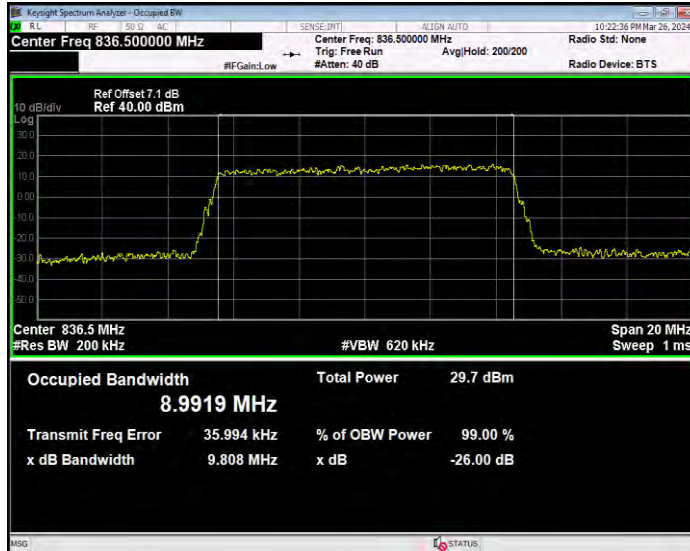

Band5 16QAM BW=1.4MHz Channel=20525 RB Size=6 Position=#0

Band5 16QAM BW=1.4MHz Channel=20643 RB Size=6 Position=#0

Band5 16QAM BW=10MHz Channel=20450 RB Size=50 Position=#0

Band5 16QAM BW=10MHz Channel=20525 RB Size=50 Position=#0