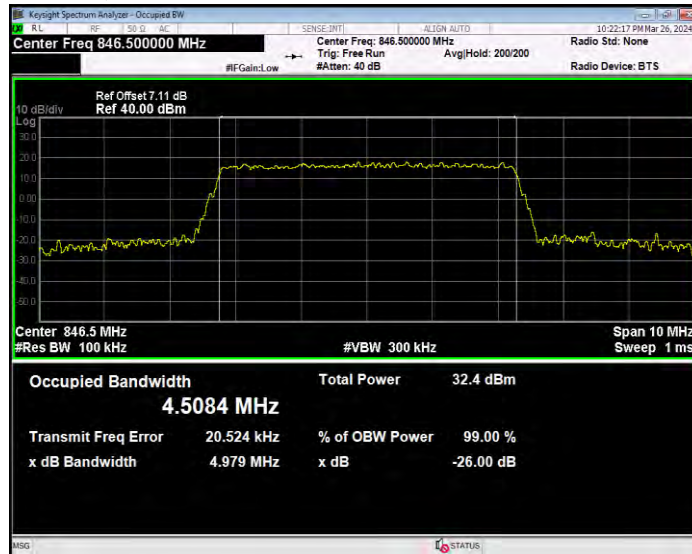

Band5 16QAM BW=5MHz Channel=20625 RB Size=25 Position=#0