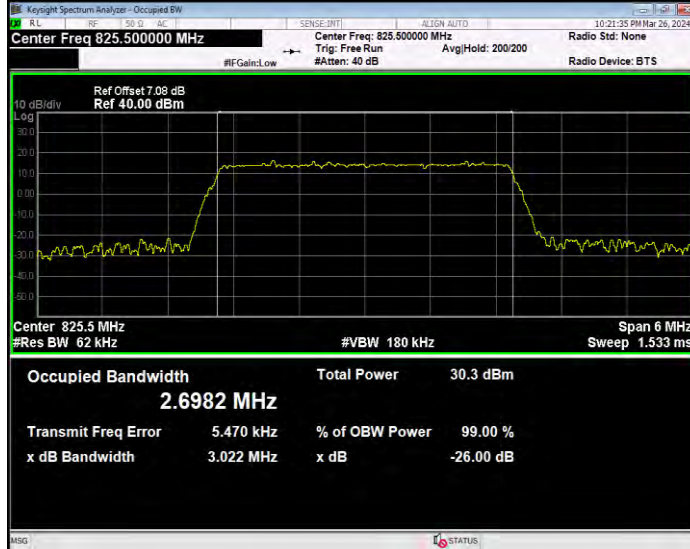

Band5 16QAM BW=3MHz Channel=20415 RB Size=15 Position=#0