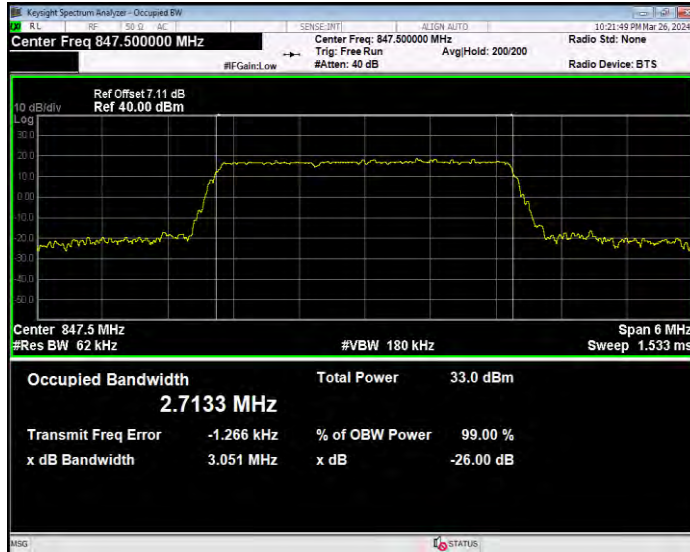

Band5 16QAM BW=10MHz Channel=20600 RB Size=50 Position=#0

Band5 16QAM BW=3MHz Channel=20415 RB Size=15 Position=#0

Band5 16QAM BW=3MHz Channel=20525 RB Size=15 Position=#0

Band5 16QAM BW=3MHz Channel=20635 RB Size=15 Position=#0