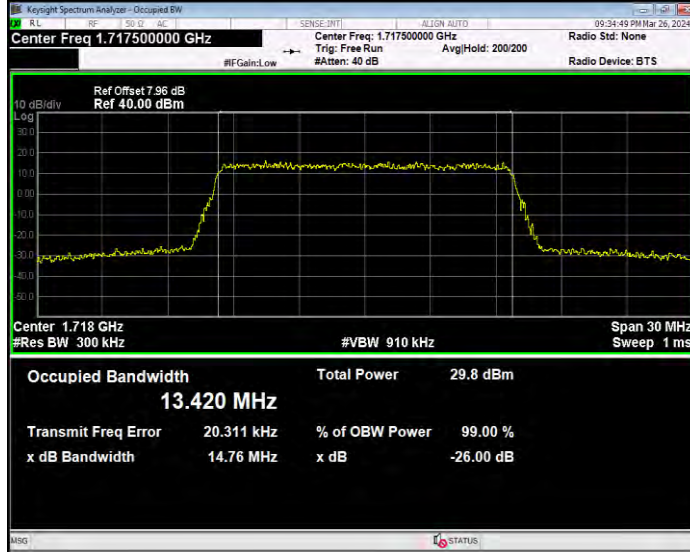

Band4 16QAM BW=15MHz Channel=20025 RB Size=75 Position=#0