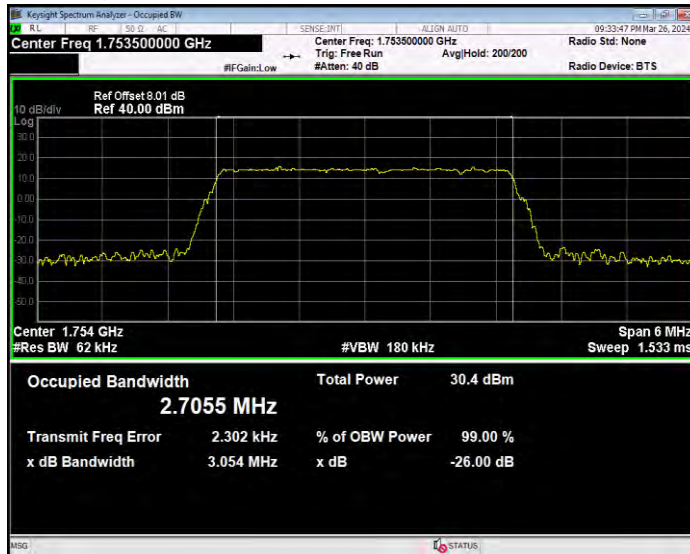

Band4 16QAM BW=3MHz Channel=20385 RB Size=15 Position=#0