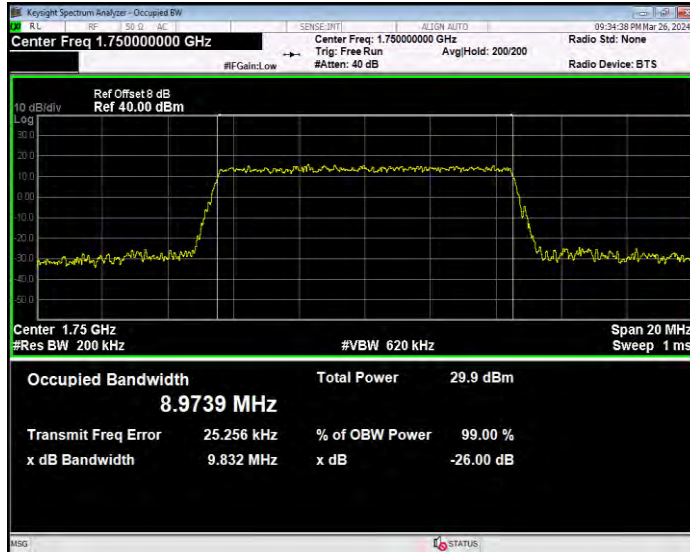

Band4 16QAM BW=10MHz Channel=20350 RB Size=50 Position=#0