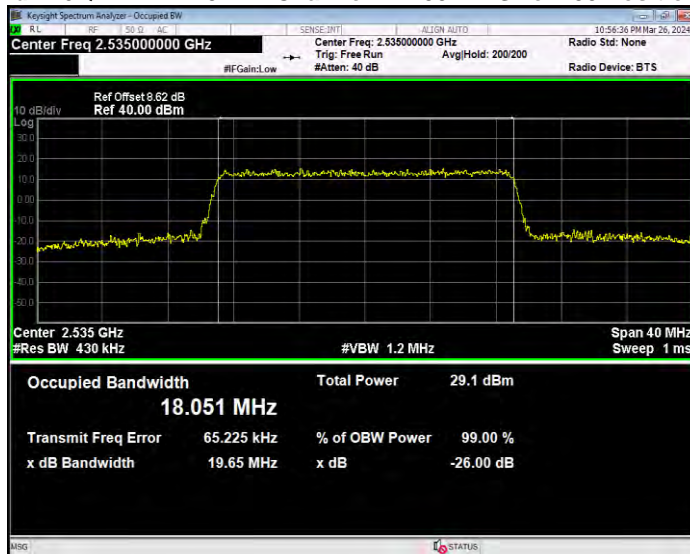

Band7 16QAM BW=20MHz Channel=21100 RB Size=100 Position=#0