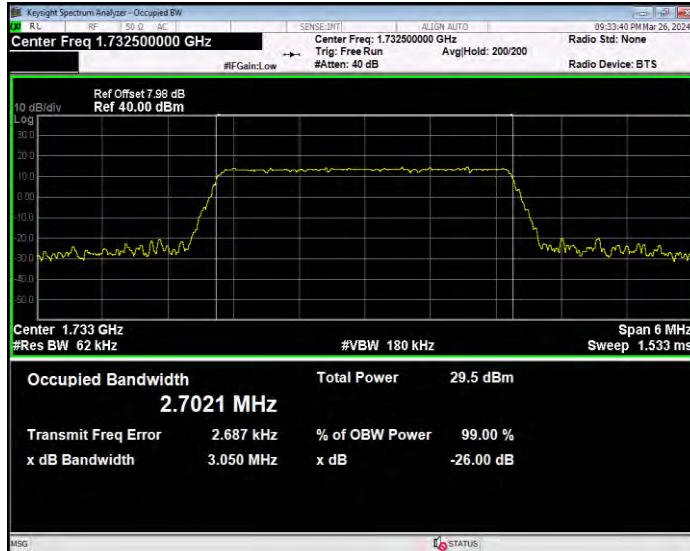

Band4 16QAM BW=3MHz Channel=20175 RB Size=15 Position=#0