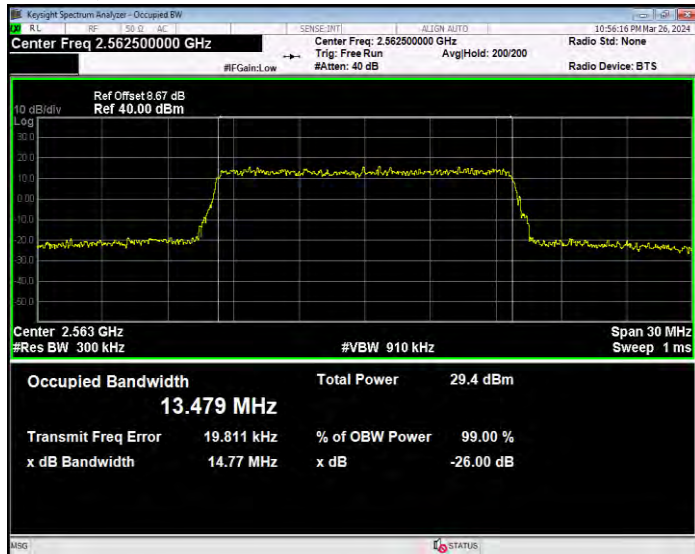

Band7 16QAM BW=15MHz Channel=21375 RB Size=75 Position=#0