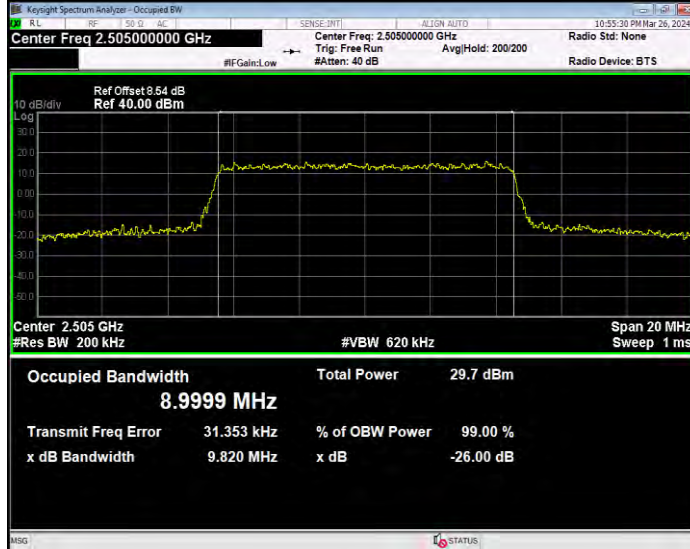

Band7 16QAM BW=5MHz Channel=20775 RB Size=25 Position=#0

Band7 16QAM BW=5MHz Channel=21100 RB Size=25 Position=#0

Band7 16QAM BW=5MHz Channel=21425 RB Size=25 Position=#0

Band7 QPSK BW=10MHz Channel=20800 RB Size=50 Position=#0