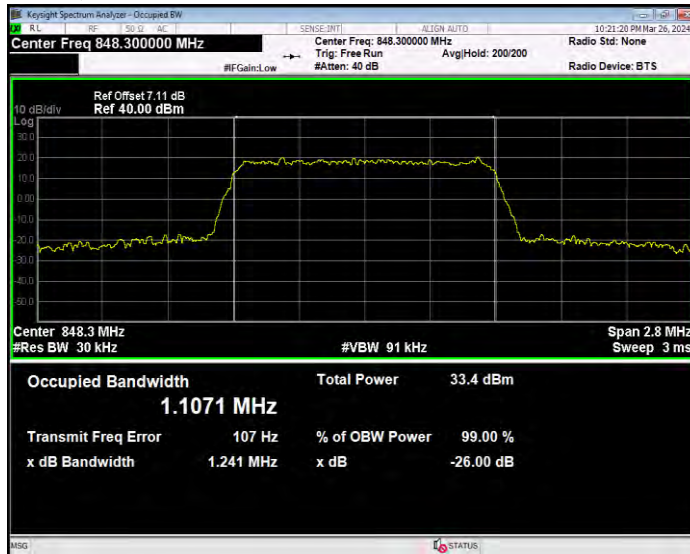

Band5 QPSK BW=1.4MHz Channel=20643 RB Size=6 Position=#0