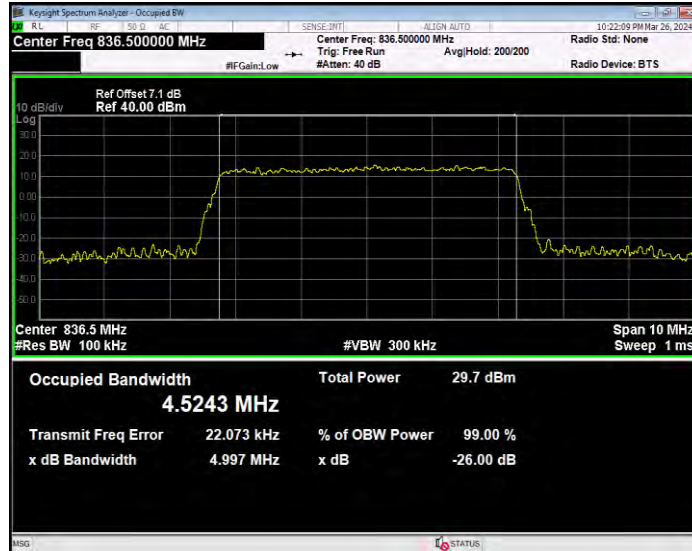

Band5 16QAM BW=5MHz Channel=20525 RB Size=25 Position=#0