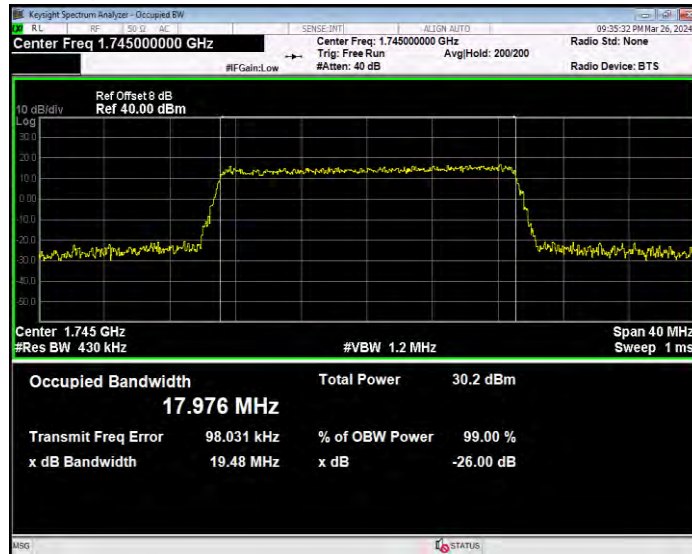

Band4 16QAM BW=20MHz Channel=20300 RB Size=100 Position=#0