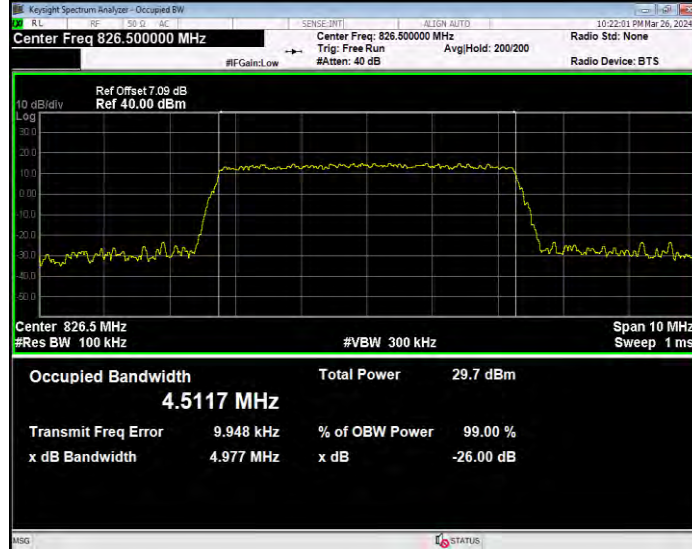

Band5 16QAM BW=5MHz Channel=20425 RB Size=25 Position=#0