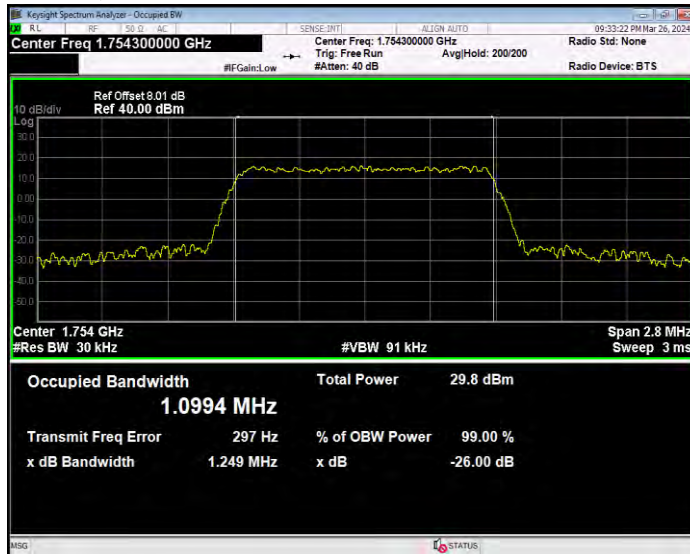

Band4 16QAM BW=1.4MHz Channel=20393 RB Size=6 Position=#0