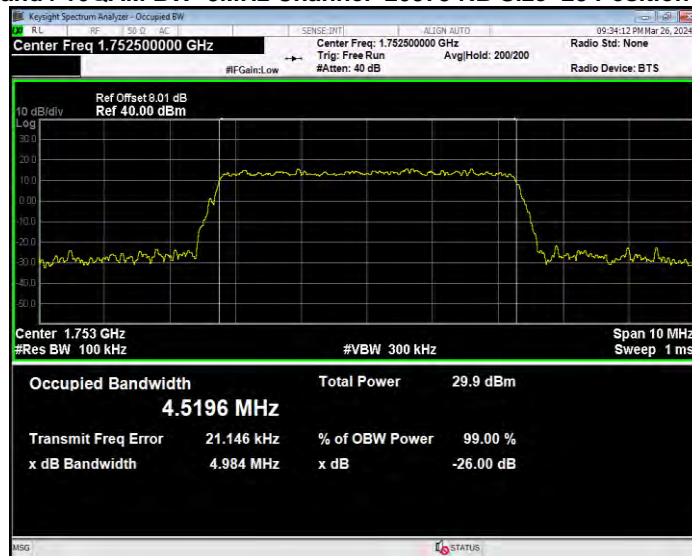

Band4 16QAM BW=5MHz Channel=20375 RB Size=25 Position=#0