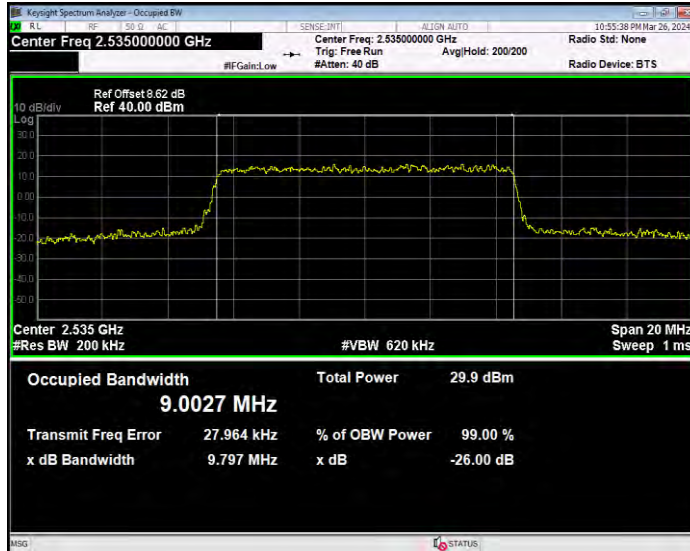

Band7 QPSK BW=10MHz Channel=21100 RB Size=50 Position=#0