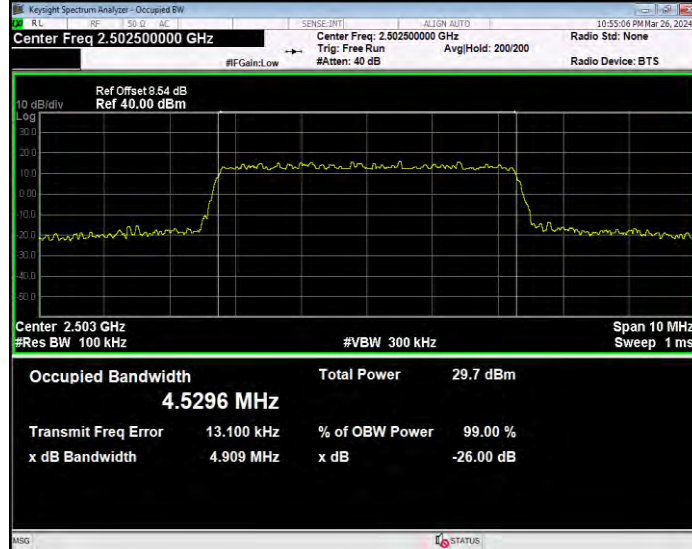

Band7 QPSK BW=5MHz Channel=20775 RB Size=25 Position=#0