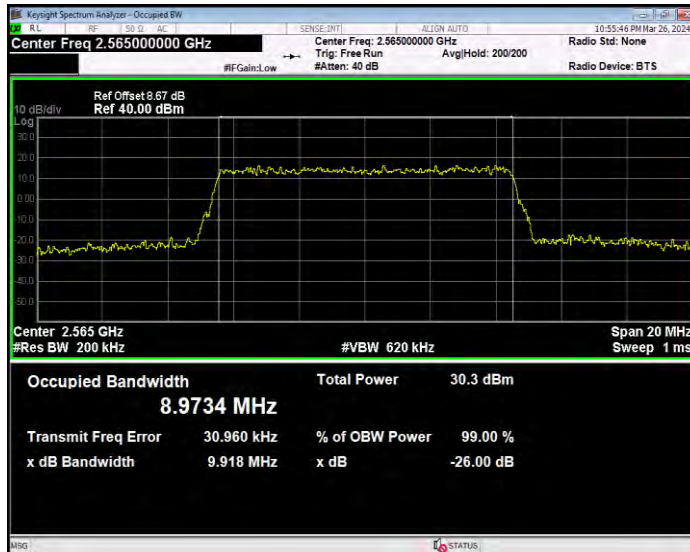

Band7 QPSK BW=10MHz Channel=21400 RB Size=50 Position=#0