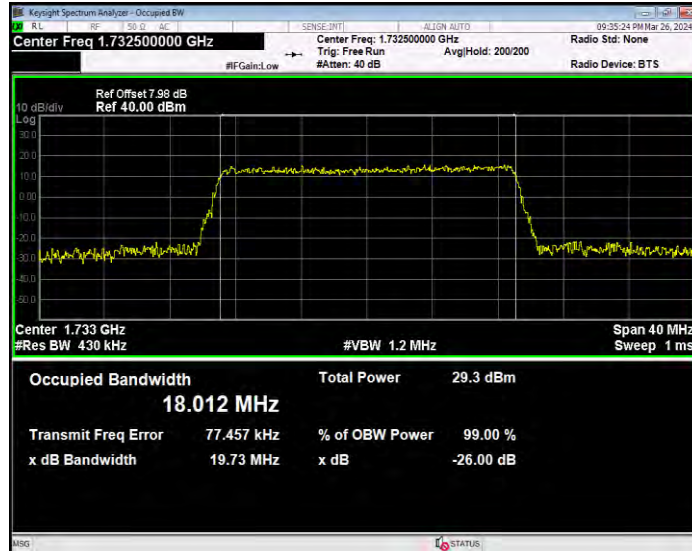

Band4 16QAM BW=20MHz Channel=20175 RB Size=100 Position=#0