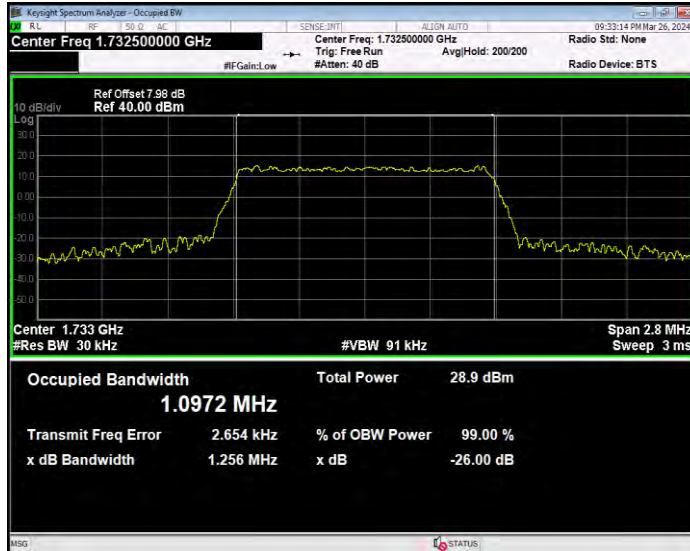

Band4 16QAM BW=1.4MHz Channel=20175 RB Size=6 Position=#0