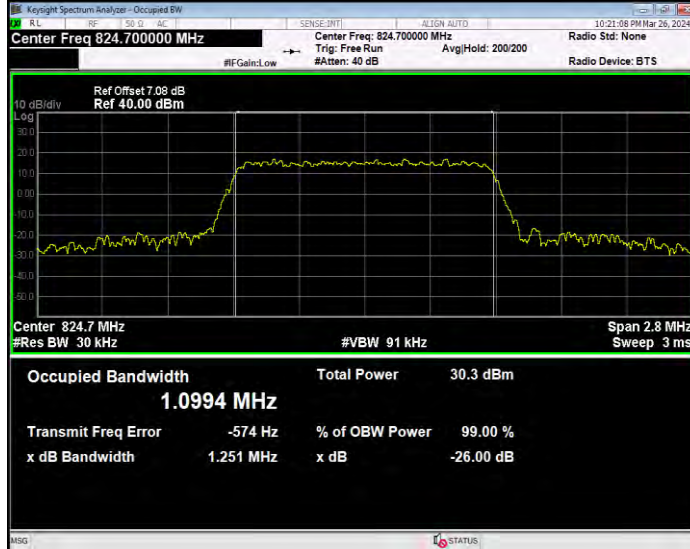

Band4 QPSK BW=5MHz Channel=19975 RB Size=25 Position=#0

Band4 QPSK BW=5MHz Channel=20175 RB Size=25 Position=#0

Band4 QPSK BW=5MHz Channel=20375 RB Size=25 Position=#0

Band5 16QAM BW=1.4MHz Channel=20407 RB Size=6 Position=#0