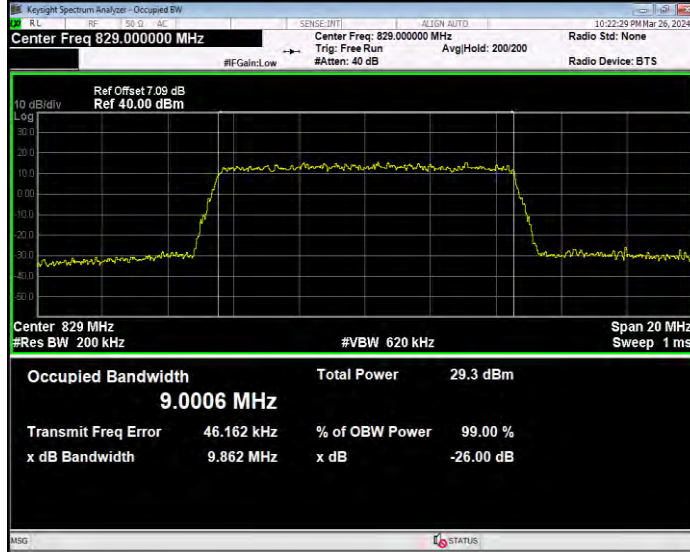

Band5 16QAM BW=10MHz Channel=20450 RB Size=50 Position=#0