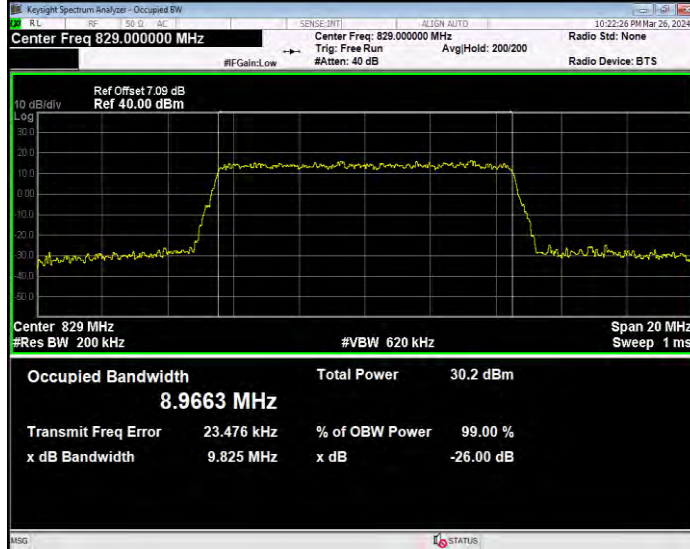

Band5 QPSK BW=10MHz Channel=20450 RB Size=50 Position=#0