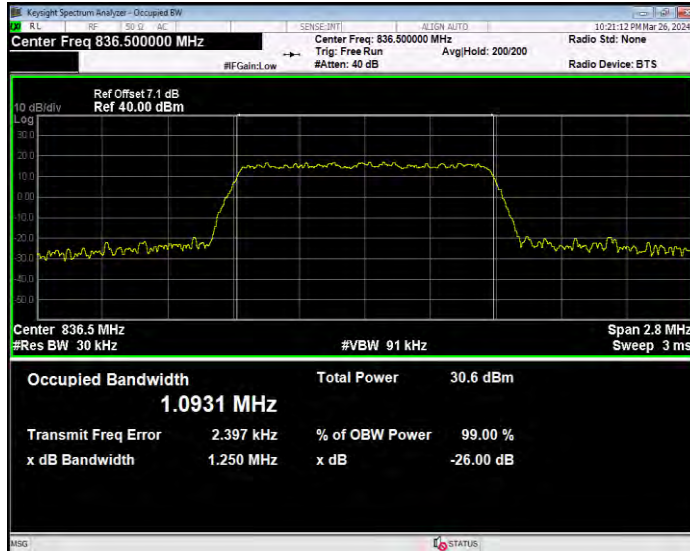

Band5 QPSK BW=1.4MHz Channel=20525 RB Size=6 Position=#0