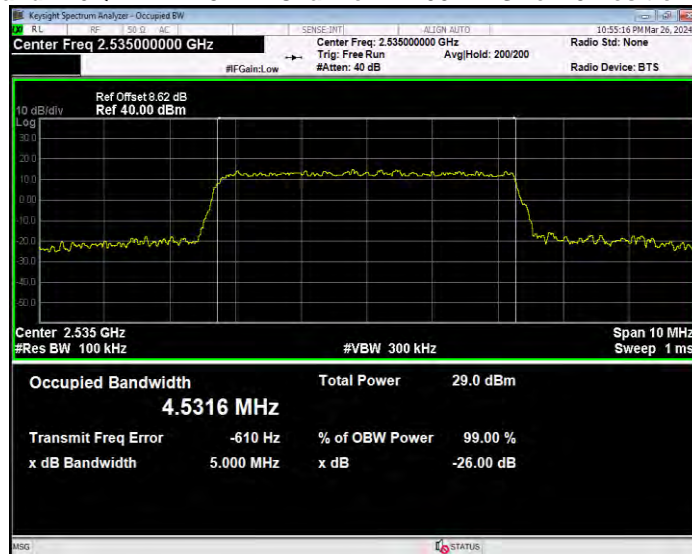

Band7 16QAM BW=5MHz Channel=21100 RB Size=25 Position=#0