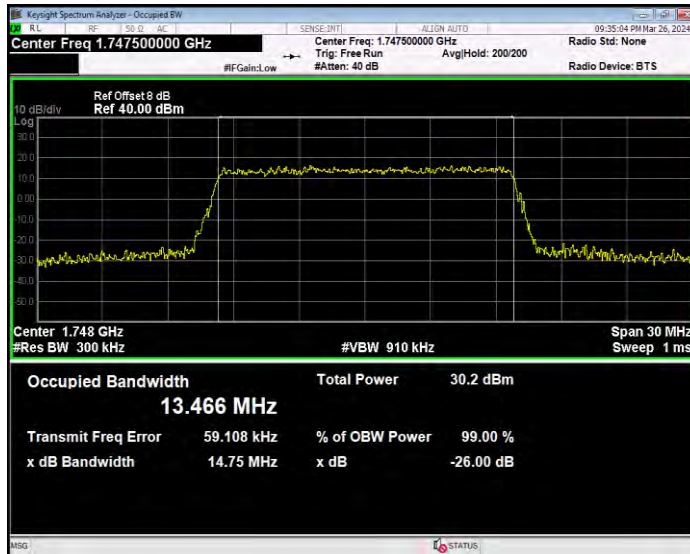

Band4 16QAM BW=10MHz Channel=20350 RB Size=50 Position=#0

Band4 16QAM BW=15MHz Channel=20025 RB Size=75 Position=#0

Band4 16QAM BW=15MHz Channel=20175 RB Size=75 Position=#0

Band4 16QAM BW=15MHz Channel=20325 RB Size=75 Position=#0