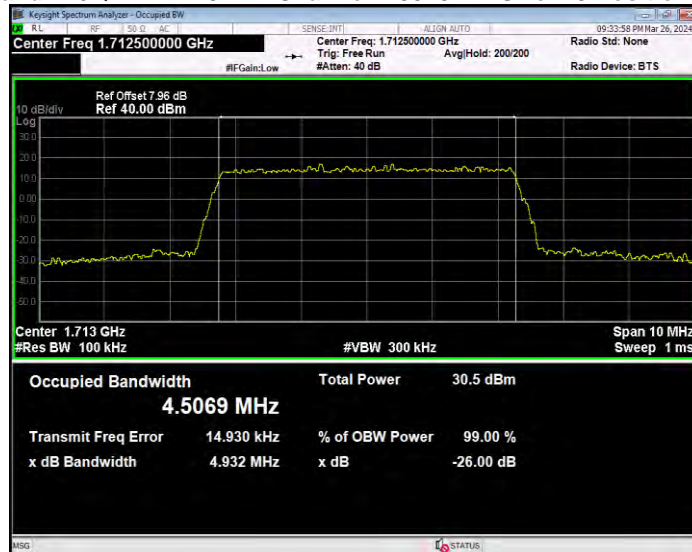

Band4 16QAM BW=5MHz Channel=19975 RB Size=25 Position=#0