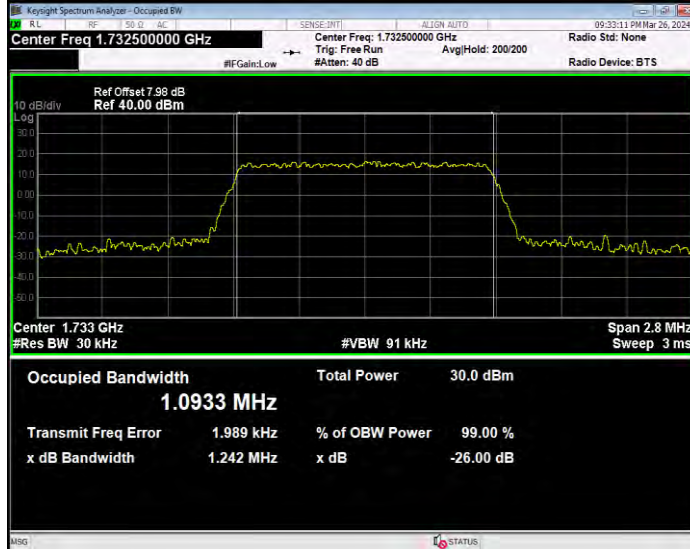

Band4 QPSK BW=1.4MHz Channel=20175 RB Size=6 Position=#0