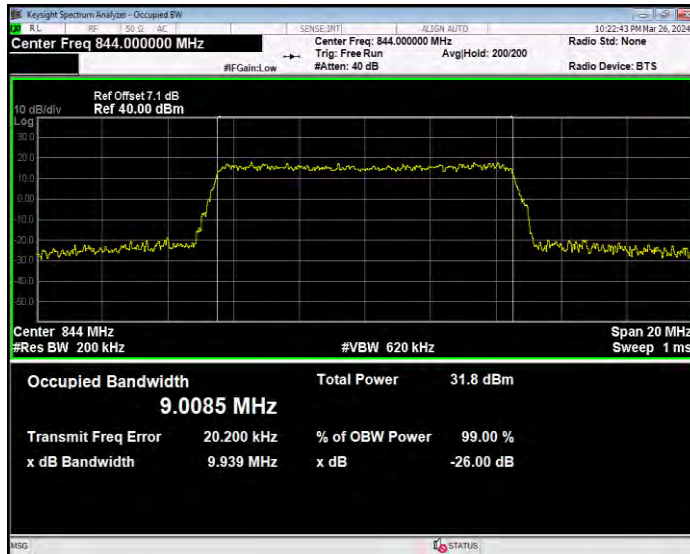

Band5 16QAM BW=10MHz Channel=20600 RB Size=50 Position=#0