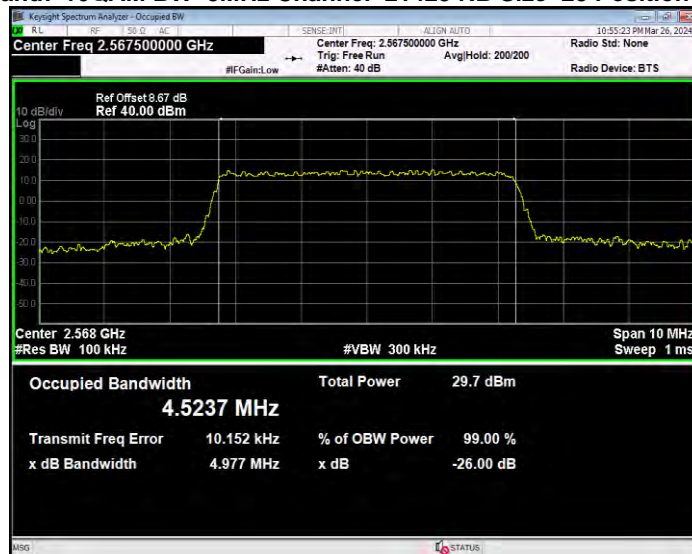

Band7 16QAM BW=5MHz Channel=21425 RB Size=25 Position=#0