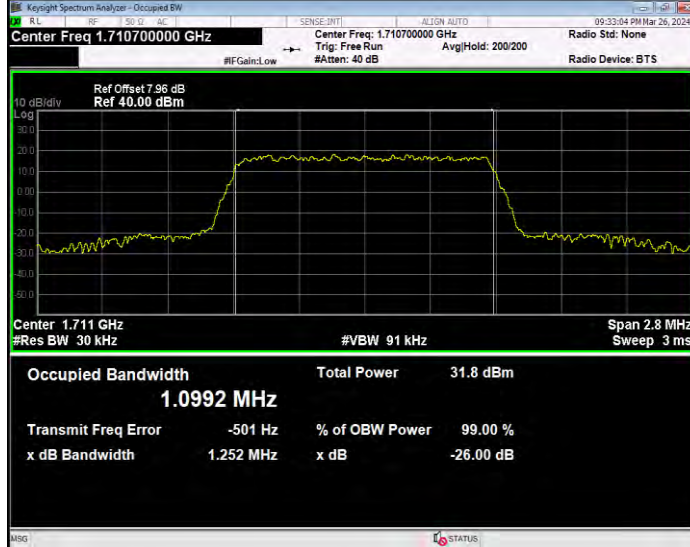

Band4 QPSK BW=1.4MHz Channel=19957 RB Size=6 Position=#0