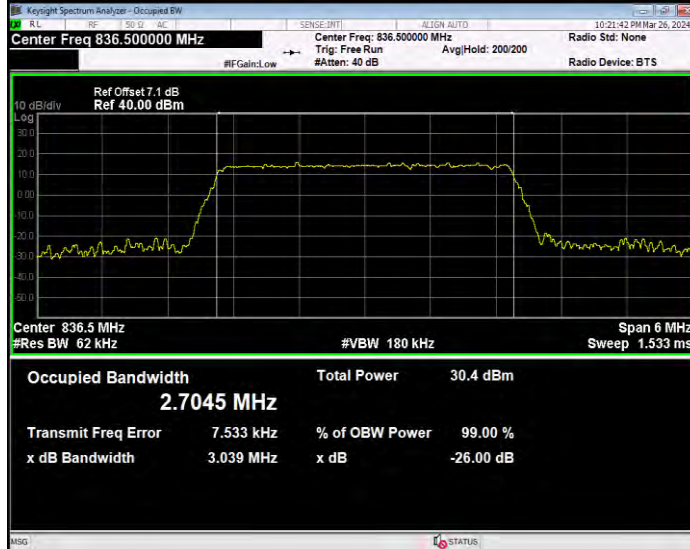

Band5 16QAM BW=3MHz Channel=20525 RB Size=15 Position=#0