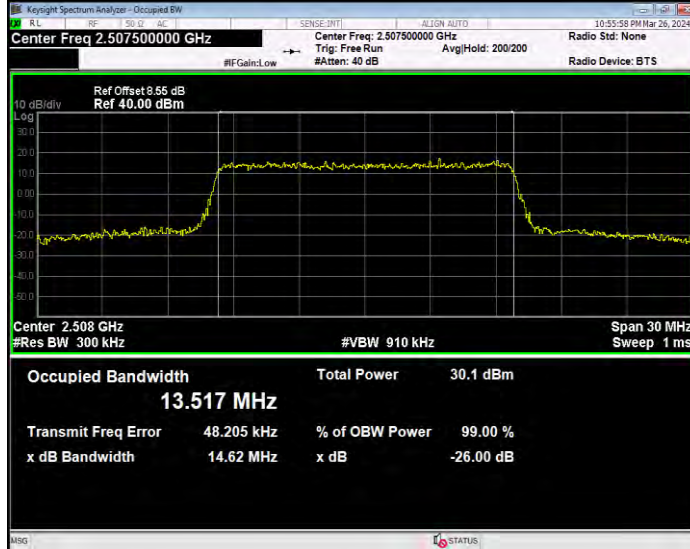

Band7 QPSK BW=15MHz Channel=20825 RB Size=75 Position=#0