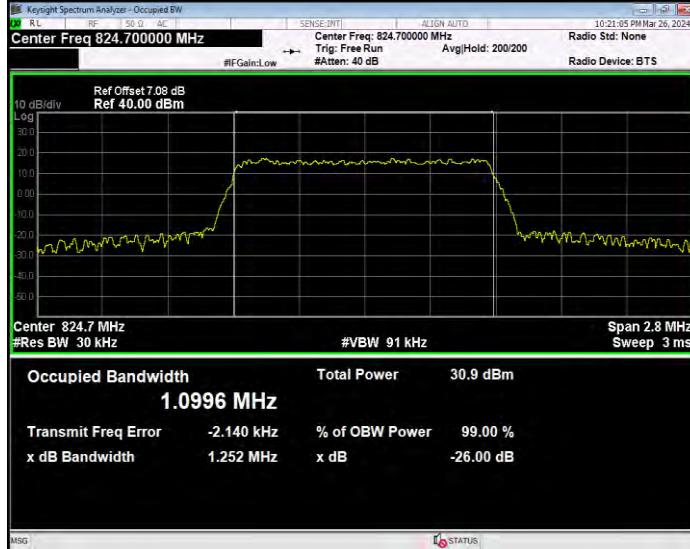

Band5 16QAM BW=5MHz Channel=20425 RB Size=25 Position=#0

Band5 16QAM BW=5MHz Channel=20525 RB Size=25 Position=#0

Band5 16QAM BW=5MHz Channel=20625 RB Size=25 Position=#0

Band5 QPSK BW=1.4MHz Channel=20407 RB Size=6 Position=#0