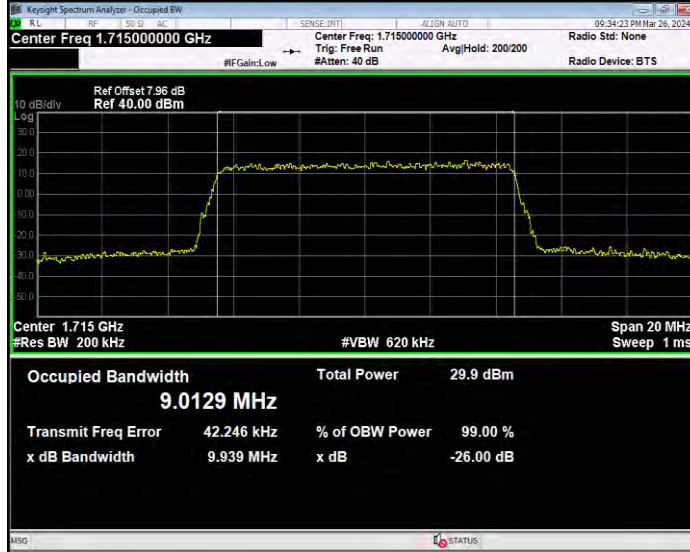

Band4 16QAM BW=10MHz Channel=20000 RB Size=50 Position=#0