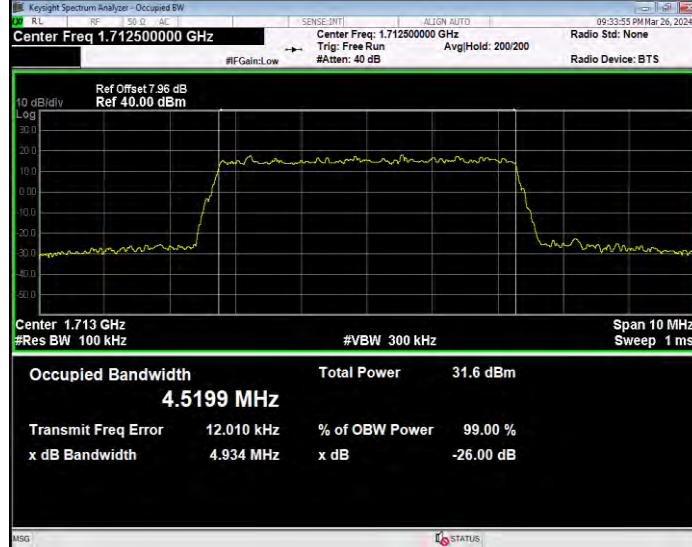

Band4 QPSK BW=5MHz Channel=19975 RB Size=25 Position=#0