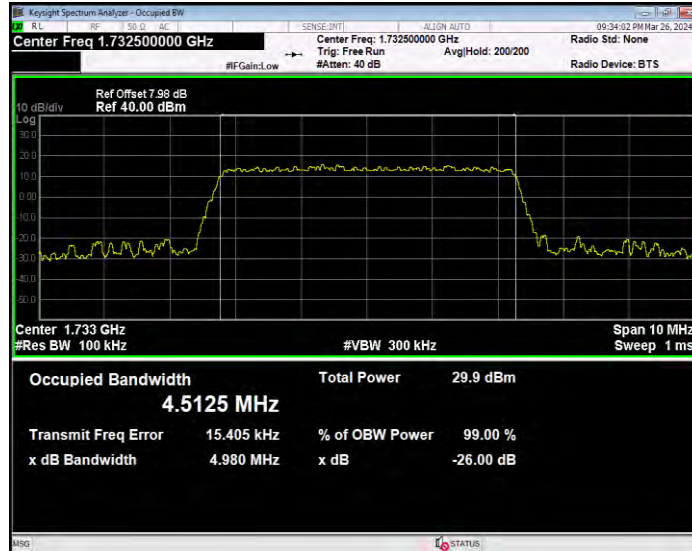

Band4 QPSK BW=5MHz Channel=20175 RB Size=25 Position=#0