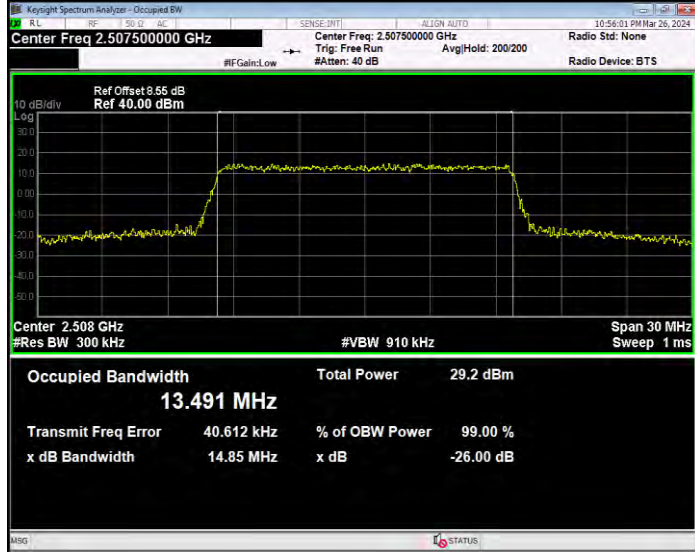

Band7 16QAM BW=15MHz Channel=20825 RB Size=75 Position=#0