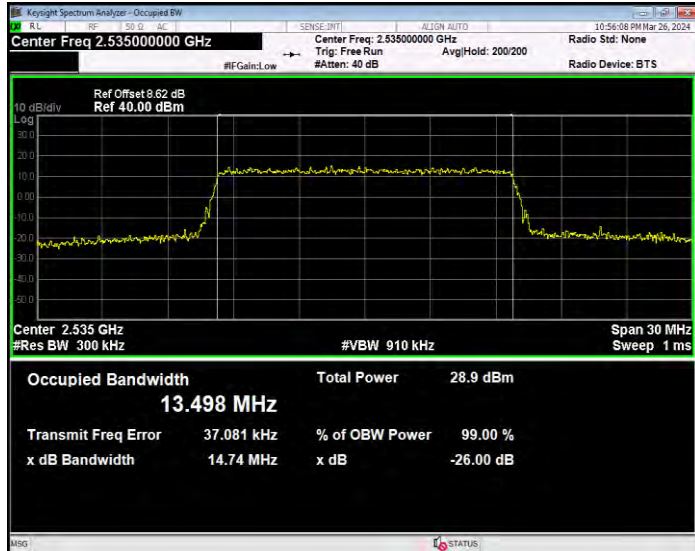

Band7 16QAM BW=10MHz Channel=21100 RB Size=50 Position=#0

Band7 16QAM BW=10MHz Channel=21400 RB Size=50 Position=#0

Band7 16QAM BW=15MHz Channel=20825 RB Size=75 Position=#0

Band7 16QAM BW=15MHz Channel=21100 RB Size=75 Position=#0