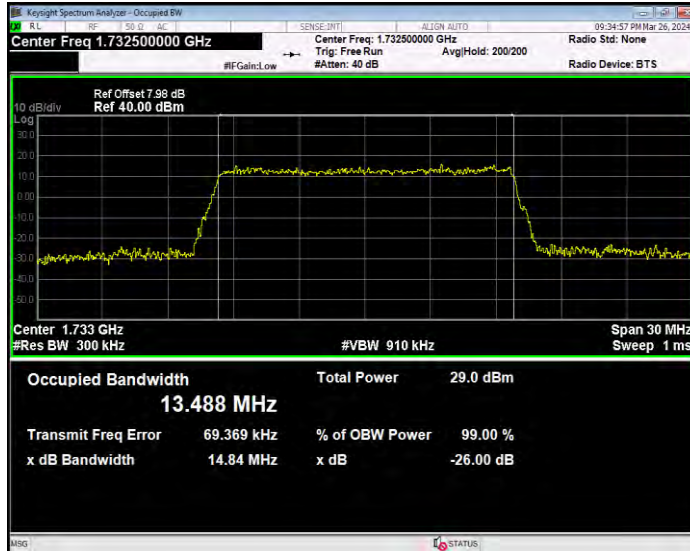

Band4 16QAM BW=15MHz Channel=20175 RB Size=75 Position=#0