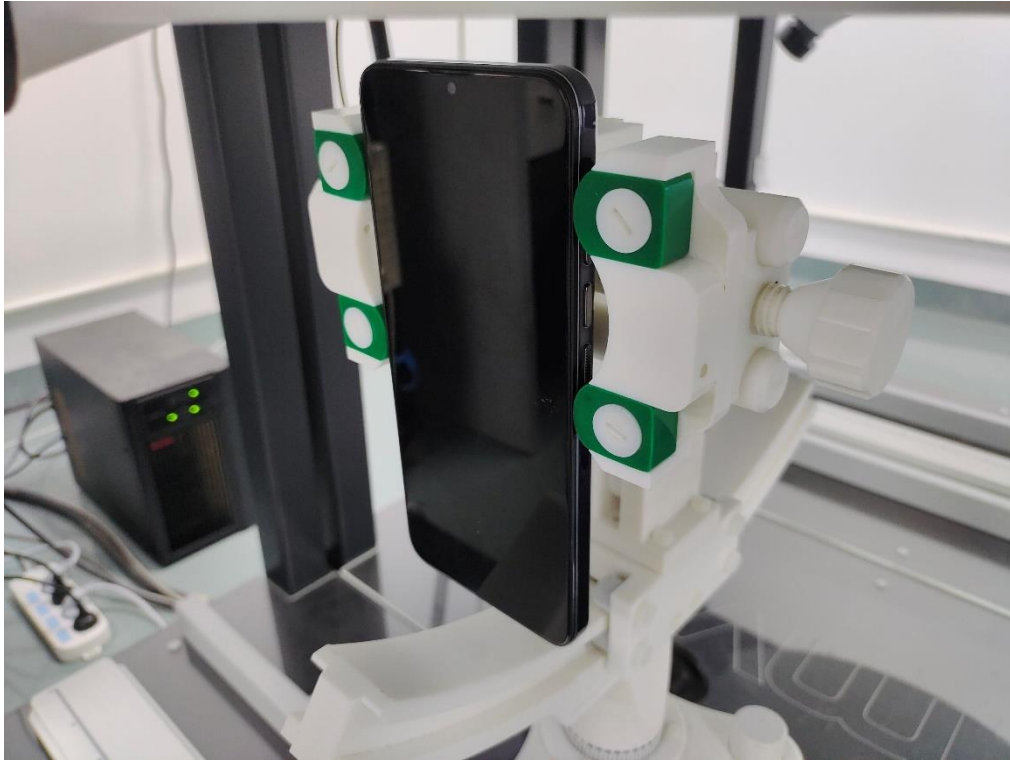

FCC ID_SAR Setup photos

Right Touch

Right Tilt

Left Touch

Left Tilt

Body Front side (separation distance is 10mm)

Body Back side (separation distance 10mm)

Body Left side (separation distance is 10mm)

Body Right side (separation distance is 10mm)

Body Top side (separation distance is 10mm)

Body Bottom side (separation distance is 10mm)