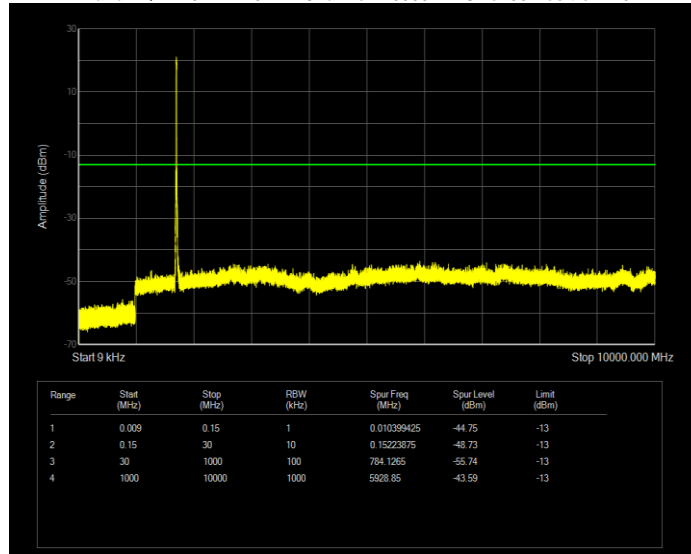

Band2 QPSK BW=3MHz Channel=18900 RB Size=15 Position=#0

Band2 QPSK BW=3MHz Channel=19185 RB Size=15 Position=#0

Band2 QPSK BW=5MHz Channel=18625 RB Size=25 Position=#0

Band2 QPSK BW=5MHz Channel=18900 RB Size=25 Position=#0

Band2 QPSK BW=5MHz Channel=19175 RB Size=25 Position=#0

Band4 QAM16 BW=1.4MHz Channel=19957 RB Size=6 Position=#0

Band4 QAM16 BW=1.4MHz Channel=20175 RB Size=6 Position=#0

Band4 QAM16 BW=1.4MHz Channel=20393 RB Size=6 Position=#0

Band4 QAM16 BW=10MHz Channel=20000 RB Size=50 Position=#0

Band4 QAM16 BW=10MHz Channel=20175 RB Size=50 Position=#0

Band4 QAM16 BW=10MHz Channel=20350 RB Size=50 Position=#0

Band4 QAM16 BW=15MHz Channel=20025 RB Size=75 Position=#0