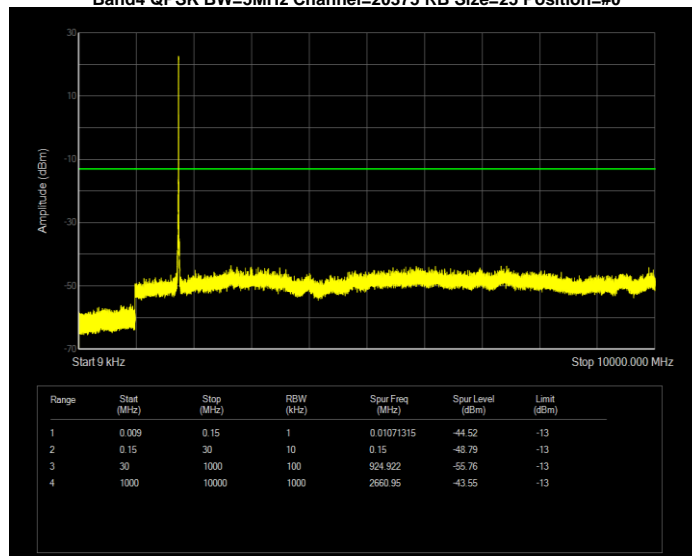

Band4 QPSK BW=20MHz Channel=20050 RB Size=100 Position=#0

Band4 QPSK BW=20MHz Channel=20175 RB Size=100 Position=#0

Band4 QPSK BW=20MHz Channel=20300 RB Size=100 Position=#0

Band4 QPSK BW=3MHz Channel=19965 RB Size=15 Position=#0

Band4 QPSK BW=3MHz Channel=20175 RB Size=15 Position=#0

Band4 QPSK BW=3MHz Channel=20385 RB Size=15 Position=#0

Band4 QPSK BW=5MHz Channel=19975 RB Size=25 Position=#0

Band4 QPSK BW=5MHz Channel=20175 RB Size=25 Position=#0

Band4 QPSK BW=5MHz Channel=20375 RB Size=25 Position=#0

Band5 QAM16 BW=1.4MHz Channel=20407 RB Size=6 Position=#0

Band5 QAM16 BW=1.4MHz Channel=20525 RB Size=6 Position=#0

Band5 QAM16 BW=1.4MHz Channel=20643 RB Size=6 Position=#0