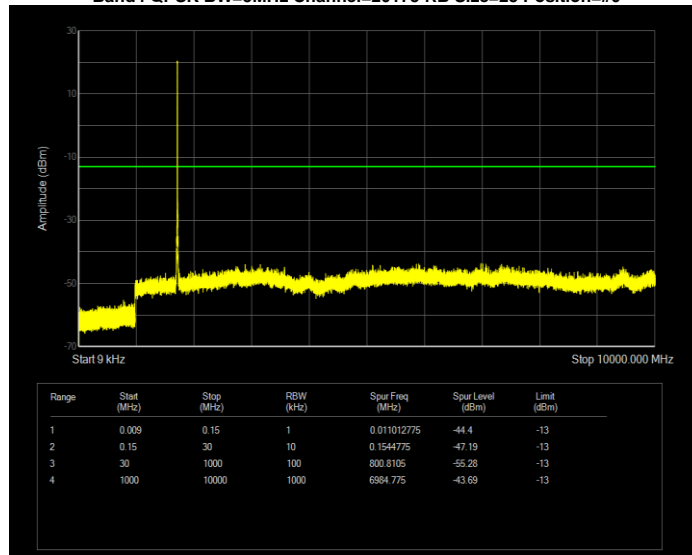

Band4 QPSK BW=20MHz Channel=20050 RB Size=100 Position=#0

Band4 QPSK BW=20MHz Channel=20175 RB Size=100 Position=#0

Band4 QPSK BW=20MHz Channel=20300 RB Size=100 Position=#0

Band4 QPSK BW=3MHz Channel=19965 RB Size=15 Position=#0

Band4 QPSK BW=3MHz Channel=20175 RB Size=15 Position=#0

Band4 QPSK BW=3MHz Channel=20385 RB Size=15 Position=#0

Band4 QPSK BW=5MHz Channel=19975 RB Size=25 Position=#0

Band4 QPSK BW=5MHz Channel=20175 RB Size=25 Position=#0

Band4 QPSK BW=5MHz Channel=20375 RB Size=25 Position=#0

Band5 QAM16 BW=1.4MHz Channel=20407 RB Size=6 Position=#0

Band5 QAM16 BW=1.4MHz Channel=20525 RB Size=6 Position=#0

Band5 QAM16 BW=1.4MHz Channel=20643 RB Size=6 Position=#0