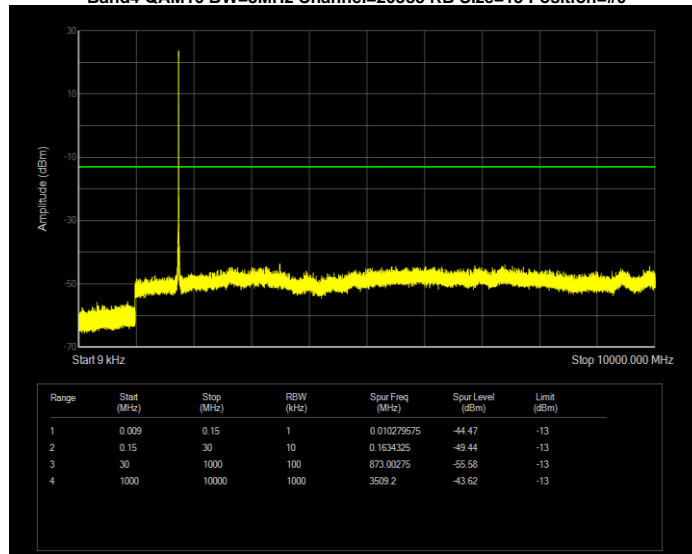

Band4 QAM16 BW=20MHz Channel=20300 RB Size=100 Position=#0

Band4 QAM16 BW=3MHz Channel=19965 RB Size=15 Position=#0

Band4 QAM16 BW=3MHz Channel=20175 RB Size=15 Position=#0

Band4 QAM16 BW=3MHz Channel=20385 RB Size=15 Position=#0

Band4 QAM16 BW=5MHz Channel=19975 RB Size=25 Position=#0

Band4 QAM16 BW=5MHz Channel=20175 RB Size=25 Position=#0

Band4 QAM16 BW=5MHz Channel=20375 RB Size=25 Position=#0

Band4 QPSK BW=1.4MHz Channel=19957 RB Size=6 Position=#0