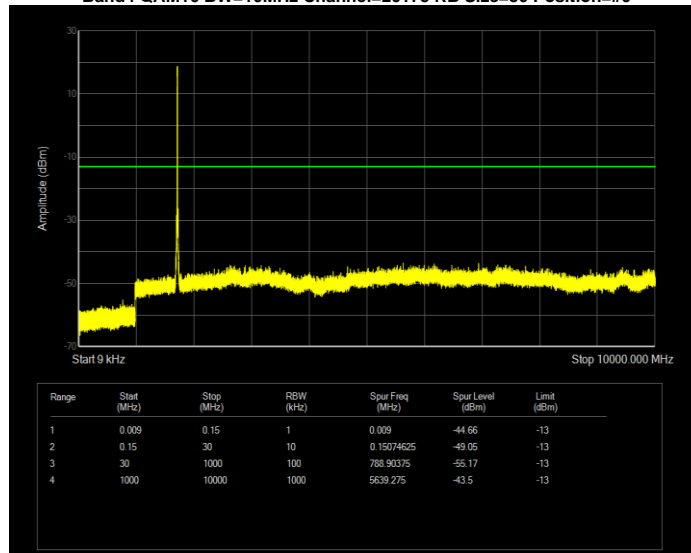

Band2 QPSK BW=3MHz Channel=18900 RB Size=15 Position=#0

Band2 QPSK BW=3MHz Channel=19185 RB Size=15 Position=#0

Band2 QPSK BW=5MHz Channel=18625 RB Size=25 Position=#0

Band2 QPSK BW=5MHz Channel=18900 RB Size=25 Position=#0

Band2 QPSK BW=5MHz Channel=19175 RB Size=25 Position=#0

Band4 QAM16 BW=1.4MHz Channel=19957 RB Size=6 Position=#0

Band4 QAM16 BW=1.4MHz Channel=20175 RB Size=6 Position=#0

Band4 QAM16 BW=1.4MHz Channel=20393 RB Size=6 Position=#0

Band4 QAM16 BW=10MHz Channel=20000 RB Size=50 Position=#0

Band4 QAM16 BW=10MHz Channel=20175 RB Size=50 Position=#0

Band4 QAM16 BW=10MHz Channel=20350 RB Size=50 Position=#0

Band4 QAM16 BW=15MHz Channel=20025 RB Size=75 Position=#0