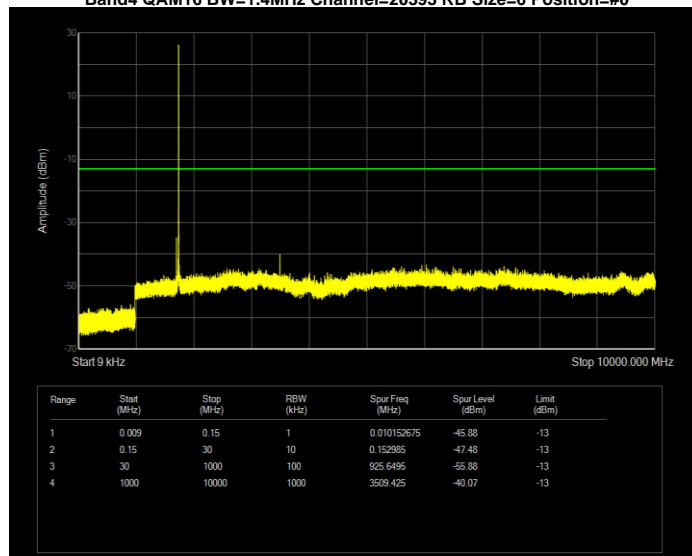

Band2 QPSK BW=3MHz Channel=18900 RB Size=15 Position=#0

Band2 QPSK BW=3MHz Channel=19185 RB Size=15 Position=#0

Band2 QPSK BW=5MHz Channel=18625 RB Size=25 Position=#0

Band2 QPSK BW=5MHz Channel=18900 RB Size=25 Position=#0

Band2 QPSK BW=5MHz Channel=19175 RB Size=25 Position=#0

Band4 QAM16 BW=1.4MHz Channel=19957 RB Size=6 Position=#0

Band4 QAM16 BW=1.4MHz Channel=20175 RB Size=6 Position=#0

Band4 QAM16 BW=1.4MHz Channel=20393 RB Size=6 Position=#0

Band4 QAM16 BW=10MHz Channel=20000 RB Size=50 Position=#0

Band4 QAM16 BW=10MHz Channel=20175 RB Size=50 Position=#0

Band4 QAM16 BW=10MHz Channel=20350 RB Size=50 Position=#0

Band4 QAM16 BW=15MHz Channel=20025 RB Size=75 Position=#0