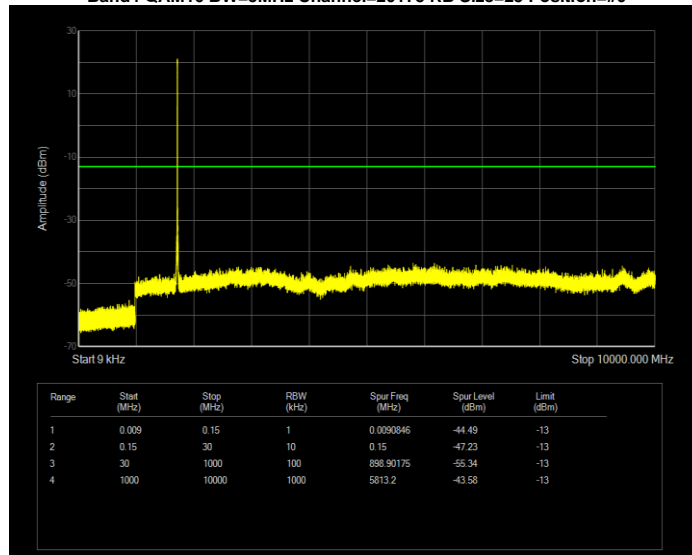

Band4 QAM16 BW=20MHz Channel=20300 RB Size=100 Position=#0

Band4 QAM16 BW=3MHz Channel=19965 RB Size=15 Position=#0

Band4 QAM16 BW=3MHz Channel=20175 RB Size=15 Position=#0

Band4 QAM16 BW=3MHz Channel=20385 RB Size=15 Position=#0

Band4 QAM16 BW=5MHz Channel=19975 RB Size=25 Position=#0

Band4 QAM16 BW=5MHz Channel=20175 RB Size=25 Position=#0

Band4 QAM16 BW=5MHz Channel=20375 RB Size=25 Position=#0

Band4 QPSK BW=1.4MHz Channel=19957 RB Size=6 Position=#0