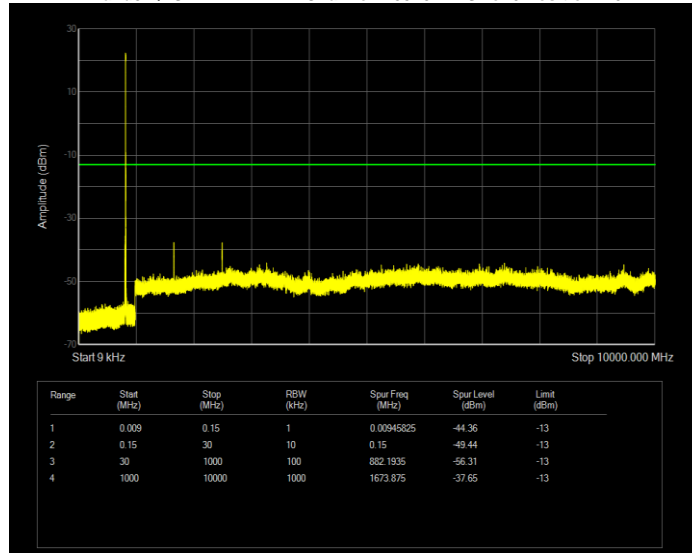

Band5 QAM16 BW=10MHz Channel=20450 RB Size=50 Position=#0

Band5 QAM16 BW=10MHz Channel=20525 RB Size=50 Position=#0

Band5 QAM16 BW=10MHz Channel=20600 RB Size=50 Position=#0

Band5 QAM16 BW=3MHz Channel=20415 RB Size=15 Position=#0

Band5 QAM16 BW=3MHz Channel=20525 RB Size=15 Position=#0

Band5 QAM16 BW=3MHz Channel=20635 RB Size=15 Position=#0

Band5 QAM16 BW=5MHz Channel=20425 RB Size=25 Position=#0

Band5 QAM16 BW=5MHz Channel=20525 RB Size=25 Position=#0

Band5 QAM16 BW=5MHz Channel=20625 RB Size=25 Position=#0

Band5 QPSK BW=1.4MHz Channel=20407 RB Size=6 Position=#0

Band5 QPSK BW=1.4MHz Channel=20525 RB Size=6 Position=#0

Band5 QPSK BW=1.4MHz Channel=20643 RB Size=6 Position=#0