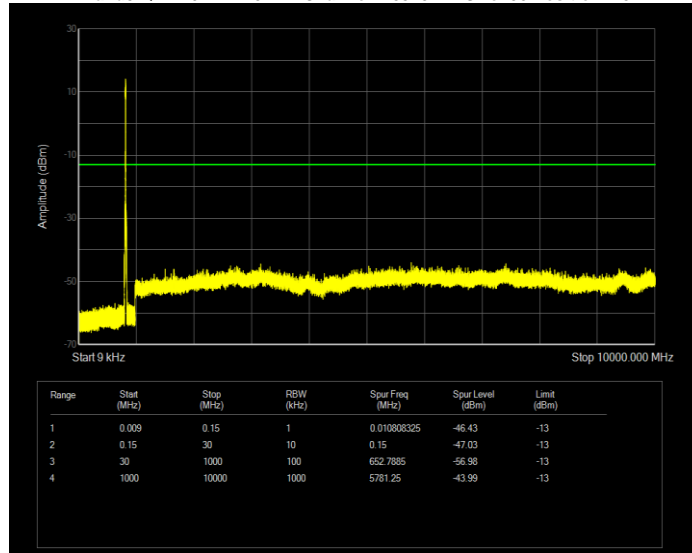

Band4 QPSK BW=5MHz Channel=20375 RB Size=25 Position=#0

Band5 QAM16 BW=1.4MHz Channel=20407 RB Size=6 Position=#0

Band5 QAM16 BW=1.4MHz Channel=20525 RB Size=6 Position=#0

Band5 QAM16 BW=1.4MHz Channel=20643 RB Size=6 Position=#0

Band5 QAM16 BW=10MHz Channel=20450 RB Size=50 Position=#0

Band5 QAM16 BW=10MHz Channel=20525 RB Size=50 Position=#0

Band5 QAM16 BW=10MHz Channel=20600 RB Size=50 Position=#0

Band5 QAM16 BW=3MHz Channel=20415 RB Size=15 Position=#0