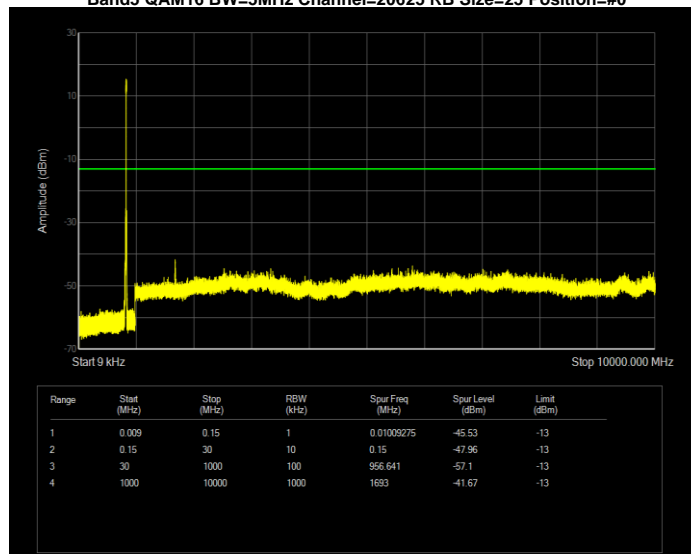

Band5 QAM16 BW=10MHz Channel=20450 RB Size=50 Position=#0

Band5 QAM16 BW=10MHz Channel=20525 RB Size=50 Position=#0

Band5 QAM16 BW=10MHz Channel=20600 RB Size=50 Position=#0

Band5 QAM16 BW=3MHz Channel=20415 RB Size=15 Position=#0

Band5 QAM16 BW=3MHz Channel=20525 RB Size=15 Position=#0

Band5 QAM16 BW=3MHz Channel=20635 RB Size=15 Position=#0

Band5 QAM16 BW=5MHz Channel=20425 RB Size=25 Position=#0

Band5 QAM16 BW=5MHz Channel=20525 RB Size=25 Position=#0

Band5 QAM16 BW=5MHz Channel=20625 RB Size=25 Position=#0

Band5 QPSK BW=1.4MHz Channel=20407 RB Size=6 Position=#0

Band5 QPSK BW=1.4MHz Channel=20525 RB Size=6 Position=#0

Band5 QPSK BW=1.4MHz Channel=20643 RB Size=6 Position=#0