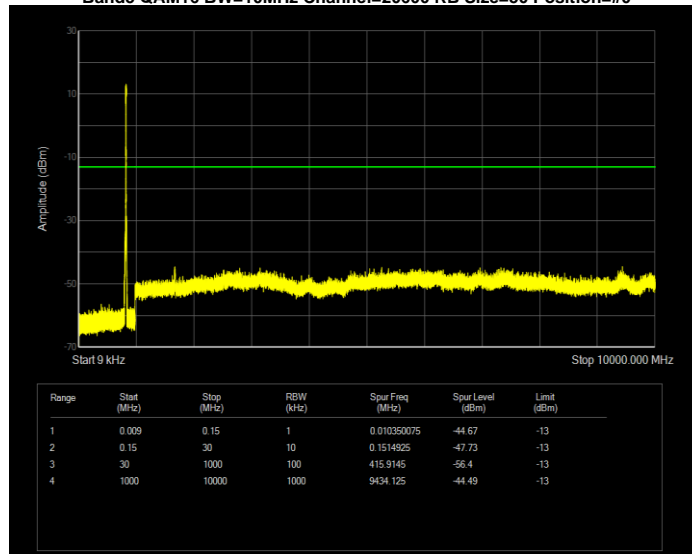

Band4 QPSK BW=3MHz Channel=20175 RB Size=15 Position=#0

Band4 QPSK BW=3MHz Channel=20385 RB Size=15 Position=#0

Band4 QPSK BW=5MHz Channel=19975 RB Size=25 Position=#0

Band4 QPSK BW=5MHz Channel=20175 RB Size=25 Position=#0

Band4 QPSK BW=5MHz Channel=20375 RB Size=25 Position=#0

Band5 QAM16 BW=1.4MHz Channel=20407 RB Size=6 Position=#0

Band5 QAM16 BW=1.4MHz Channel=20525 RB Size=6 Position=#0

Band5 QAM16 BW=1.4MHz Channel=20643 RB Size=6 Position=#0

Band5 QAM16 BW=10MHz Channel=20450 RB Size=50 Position=#0

Band5 QAM16 BW=10MHz Channel=20525 RB Size=50 Position=#0

Band5 QAM16 BW=10MHz Channel=20600 RB Size=50 Position=#0

Band5 QAM16 BW=3MHz Channel=20415 RB Size=15 Position=#0