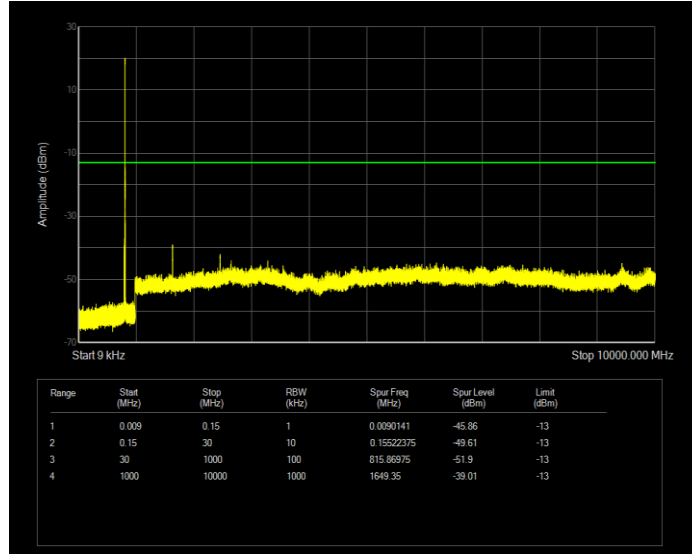

Band5 QAM16 BW=10MHz Channel=20450 RB Size=50 Position=#0

Band5 QAM16 BW=10MHz Channel=20525 RB Size=50 Position=#0

Band5 QAM16 BW=10MHz Channel=20600 RB Size=50 Position=#0

Band5 QAM16 BW=3MHz Channel=20415 RB Size=15 Position=#0

Band5 QAM16 BW=3MHz Channel=20525 RB Size=15 Position=#0

Band5 QAM16 BW=3MHz Channel=20635 RB Size=15 Position=#0

Band5 QAM16 BW=5MHz Channel=20425 RB Size=25 Position=#0

Band5 QAM16 BW=5MHz Channel=20525 RB Size=25 Position=#0

Band5 QAM16 BW=5MHz Channel=20625 RB Size=25 Position=#0

Band5 QPSK BW=1.4MHz Channel=20407 RB Size=6 Position=#0

Band5 QPSK BW=1.4MHz Channel=20525 RB Size=6 Position=#0

Band5 QPSK BW=1.4MHz Channel=20643 RB Size=6 Position=#0