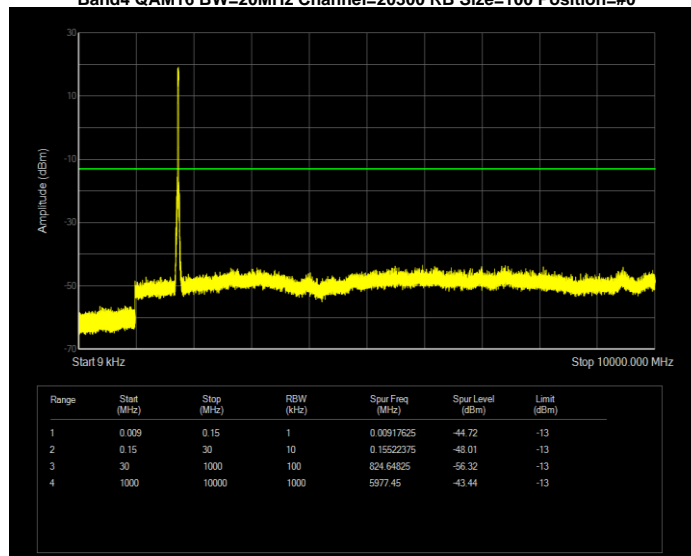

Band4 QAM16 BW=10MHz Channel=20000 RB Size=50 Position=#0

Band4 QAM16 BW=10MHz Channel=20175 RB Size=50 Position=#0

Band4 QAM16 BW=10MHz Channel=20350 RB Size=50 Position=#0

Band4 QAM16 BW=15MHz Channel=20025 RB Size=75 Position=#0

Band4 QAM16 BW=15MHz Channel=20175 RB Size=75 Position=#0

Band4 QAM16 BW=15MHz Channel=20325 RB Size=75 Position=#0

Band4 QAM16 BW=20MHz Channel=20050 RB Size=100 Position=#0

Band4 QAM16 BW=20MHz Channel=20175 RB Size=100 Position=#0

Band4 QAM16 BW=20MHz Channel=20300 RB Size=100 Position=#0

Band4 QAM16 BW=3MHz Channel=19965 RB Size=15 Position=#0

Band4 QAM16 BW=3MHz Channel=20175 RB Size=15 Position=#0

Band4 QAM16 BW=3MHz Channel=20385 RB Size=15 Position=#0