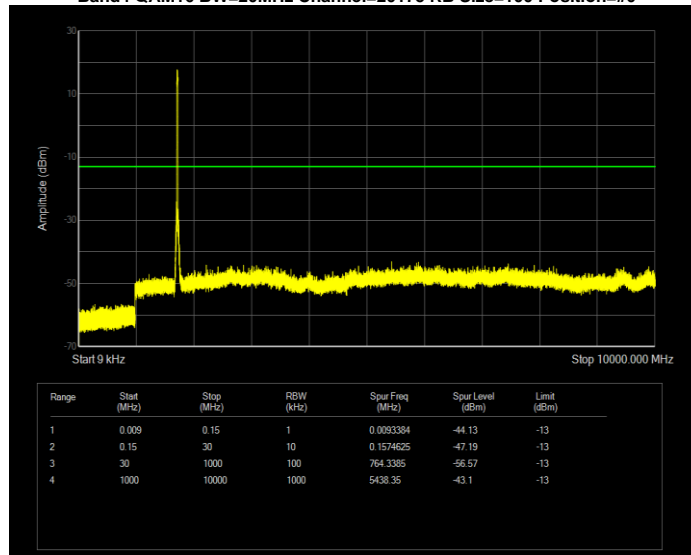

Band4 QAM16 BW=10MHz Channel=20000 RB Size=50 Position=#0

Band4 QAM16 BW=10MHz Channel=20175 RB Size=50 Position=#0

Band4 QAM16 BW=10MHz Channel=20350 RB Size=50 Position=#0

Band4 QAM16 BW=15MHz Channel=20025 RB Size=75 Position=#0

Band4 QAM16 BW=15MHz Channel=20175 RB Size=75 Position=#0

Band4 QAM16 BW=15MHz Channel=20325 RB Size=75 Position=#0

Band4 QAM16 BW=20MHz Channel=20050 RB Size=100 Position=#0

Band4 QAM16 BW=20MHz Channel=20175 RB Size=100 Position=#0

Band4 QAM16 BW=20MHz Channel=20300 RB Size=100 Position=#0

Band4 QAM16 BW=3MHz Channel=19965 RB Size=15 Position=#0

Band4 QAM16 BW=3MHz Channel=20175 RB Size=15 Position=#0

Band4 QAM16 BW=3MHz Channel=20385 RB Size=15 Position=#0