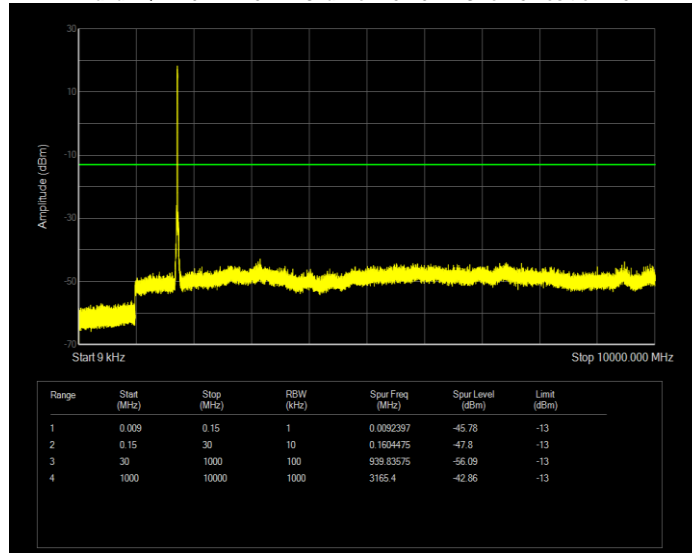

Band4 QAM16 BW=10MHz Channel=20000 RB Size=50 Position=#0

Band4 QAM16 BW=10MHz Channel=20175 RB Size=50 Position=#0

Band4 QAM16 BW=10MHz Channel=20350 RB Size=50 Position=#0

Band4 QAM16 BW=15MHz Channel=20025 RB Size=75 Position=#0

Band4 QAM16 BW=15MHz Channel=20175 RB Size=75 Position=#0

Band4 QAM16 BW=15MHz Channel=20325 RB Size=75 Position=#0

Band4 QAM16 BW=20MHz Channel=20050 RB Size=100 Position=#0

Band4 QAM16 BW=20MHz Channel=20175 RB Size=100 Position=#0