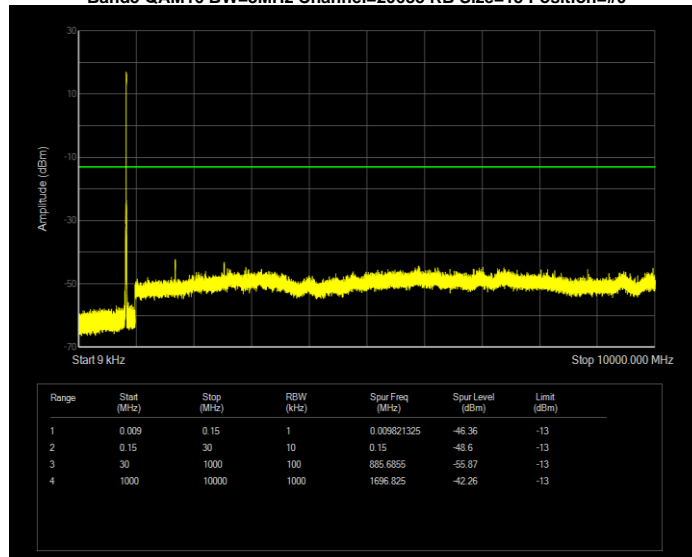

Band4 QPSK BW=5MHz Channel=20375 RB Size=25 Position=#0

Band5 QAM16 BW=1.4MHz Channel=20407 RB Size=6 Position=#0

Band5 QAM16 BW=1.4MHz Channel=20525 RB Size=6 Position=#0

Band5 QAM16 BW=1.4MHz Channel=20643 RB Size=6 Position=#0

Band5 QAM16 BW=10MHz Channel=20450 RB Size=50 Position=#0

Band5 QAM16 BW=10MHz Channel=20525 RB Size=50 Position=#0

Band5 QAM16 BW=10MHz Channel=20600 RB Size=50 Position=#0

Band5 QAM16 BW=3MHz Channel=20415 RB Size=15 Position=#0

Band5 QAM16 BW=3MHz Channel=20525 RB Size=15 Position=#0

Band5 QAM16 BW=3MHz Channel=20635 RB Size=15 Position=#0

Band5 QAM16 BW=5MHz Channel=20425 RB Size=25 Position=#0

Band5 QAM16 BW=5MHz Channel=20525 RB Size=25 Position=#0