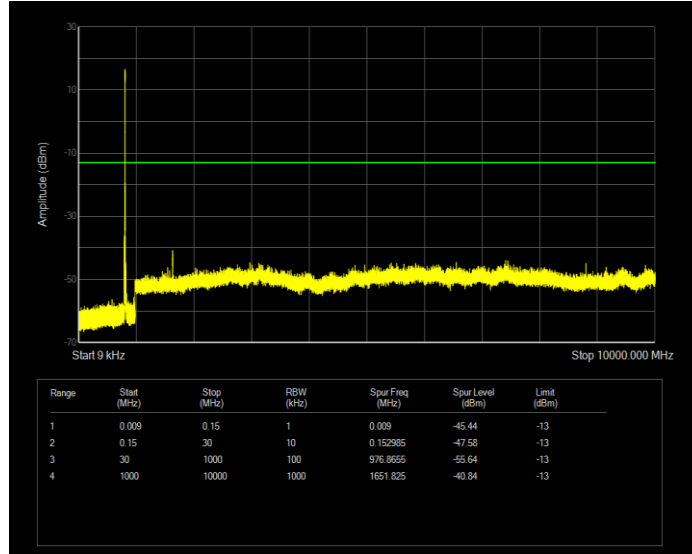

Band4 QPSK BW=5MHz Channel=20375 RB Size=25 Position=#0

Band5 QAM16 BW=1.4MHz Channel=20407 RB Size=6 Position=#0

Band5 QAM16 BW=1.4MHz Channel=20525 RB Size=6 Position=#0

Band5 QAM16 BW=1.4MHz Channel=20643 RB Size=6 Position=#0

Band5 QAM16 BW=10MHz Channel=20450 RB Size=50 Position=#0

Band5 QAM16 BW=10MHz Channel=20525 RB Size=50 Position=#0

Band5 QAM16 BW=10MHz Channel=20600 RB Size=50 Position=#0

Band5 QAM16 BW=3MHz Channel=20415 RB Size=15 Position=#0

Band5 QAM16 BW=3MHz Channel=20525 RB Size=15 Position=#0

Band5 QAM16 BW=3MHz Channel=20635 RB Size=15 Position=#0

Band5 QAM16 BW=5MHz Channel=20425 RB Size=25 Position=#0

Band5 QAM16 BW=5MHz Channel=20525 RB Size=25 Position=#0