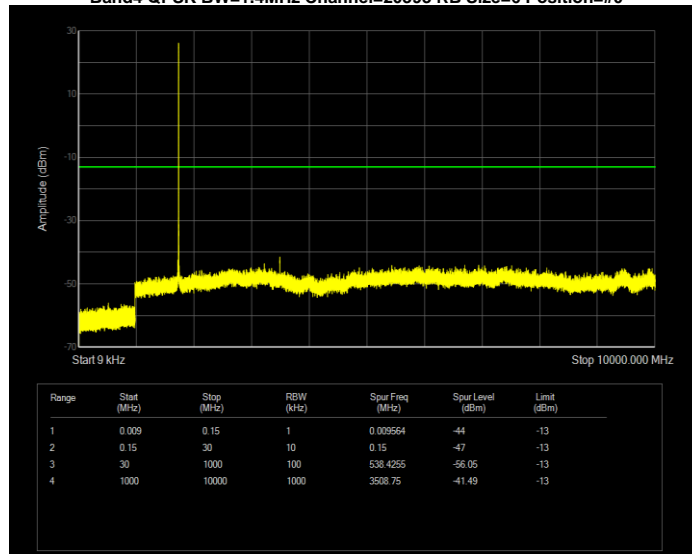

Band4 QAM16 BW=5MHz Channel=19975 RB Size=25 Position=#0

Band4 QAM16 BW=5MHz Channel=20175 RB Size=25 Position=#0

Band4 QAM16 BW=5MHz Channel=20375 RB Size=25 Position=#0

Band4 QPSK BW=1.4MHz Channel=19957 RB Size=6 Position=#0

Band4 QPSK BW=1.4MHz Channel=20175 RB Size=6 Position=#0

Band4 QPSK BW=1.4MHz Channel=20393 RB Size=6 Position=#0

Band4 QPSK BW=10MHz Channel=20000 RB Size=50 Position=#0

Band4 QPSK BW=10MHz Channel=20175 RB Size=50 Position=#0