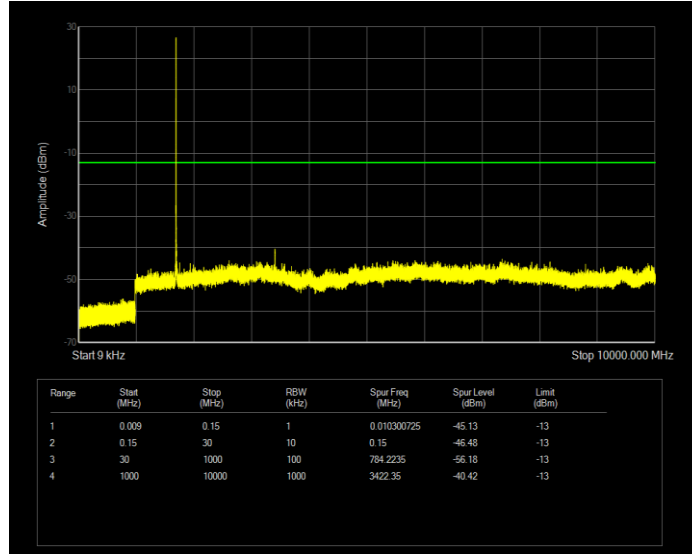

Band4 QAM16 BW=5MHz Channel=19975 RB Size=25 Position=#0

Band4 QAM16 BW=5MHz Channel=20175 RB Size=25 Position=#0

Band4 QAM16 BW=5MHz Channel=20375 RB Size=25 Position=#0

Band4 QPSK BW=1.4MHz Channel=19957 RB Size=6 Position=#0

Band4 QPSK BW=1.4MHz Channel=20175 RB Size=6 Position=#0

Band4 QPSK BW=1.4MHz Channel=20393 RB Size=6 Position=#0

Band4 QPSK BW=10MHz Channel=20000 RB Size=50 Position=#0

Band4 QPSK BW=10MHz Channel=20175 RB Size=50 Position=#0