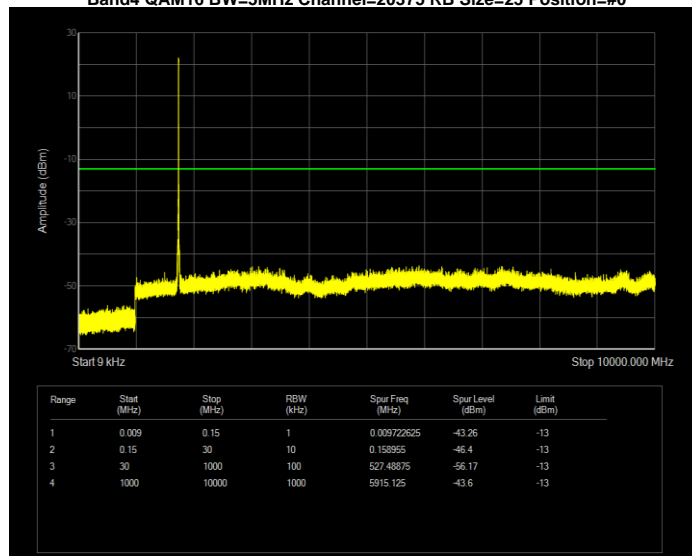

Band4 QAM16 BW=20MHz Channel=20300 RB Size=100 Position=#0

Band4 QAM16 BW=3MHz Channel=19965 RB Size=15 Position=#0

Band4 QAM16 BW=3MHz Channel=20175 RB Size=15 Position=#0

Band4 QAM16 BW=3MHz Channel=20385 RB Size=15 Position=#0

Band4 QAM16 BW=5MHz Channel=19975 RB Size=25 Position=#0

Band4 QAM16 BW=5MHz Channel=20175 RB Size=25 Position=#0

Band4 QAM16 BW=5MHz Channel=20375 RB Size=25 Position=#0

Band4 QPSK BW=1.4MHz Channel=19957 RB Size=6 Position=#0