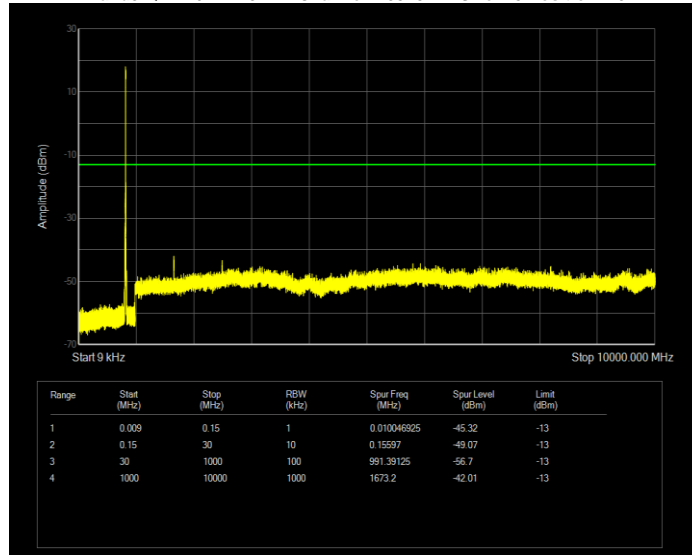

Band5 QAM16 BW=3MHz Channel=20635 RB Size=15 Position=#0

Band5 QAM16 BW=3MHz Channel=20525 RB Size=15 Position=#0