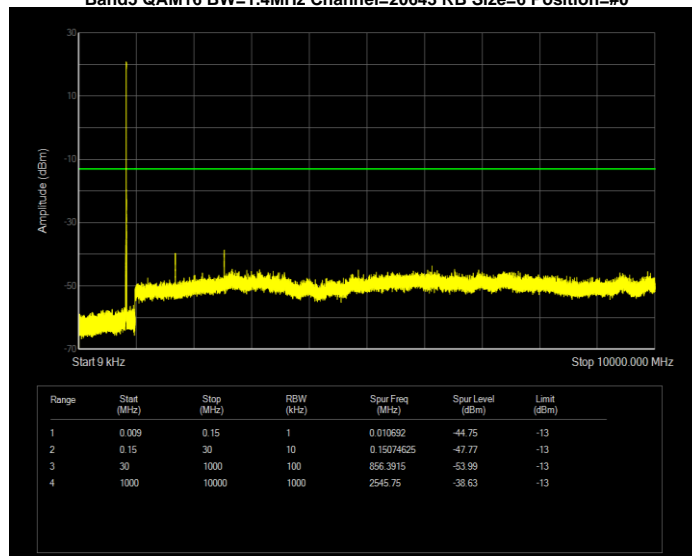

Band4 QPSK BW=3MHz Channel=20175 RB Size=15 Position=#0

Band4 QPSK BW=3MHz Channel=20385 RB Size=15 Position=#0

Band4 QPSK BW=5MHz Channel=19975 RB Size=25 Position=#0

Band4 QPSK BW=5MHz Channel=20175 RB Size=25 Position=#0

Band4 QPSK BW=5MHz Channel=20375 RB Size=25 Position=#0

Band5 QAM16 BW=1.4MHz Channel=20407 RB Size=6 Position=#0

Band5 QAM16 BW=1.4MHz Channel=20525 RB Size=6 Position=#0

Band5 QAM16 BW=1.4MHz Channel=20643 RB Size=6 Position=#0

Band5 QAM16 BW=10MHz Channel=20450 RB Size=50 Position=#0

Band5 QAM16 BW=10MHz Channel=20525 RB Size=50 Position=#0

Band5 QAM16 BW=10MHz Channel=20600 RB Size=50 Position=#0

Band5 QAM16 BW=3MHz Channel=20415 RB Size=15 Position=#0