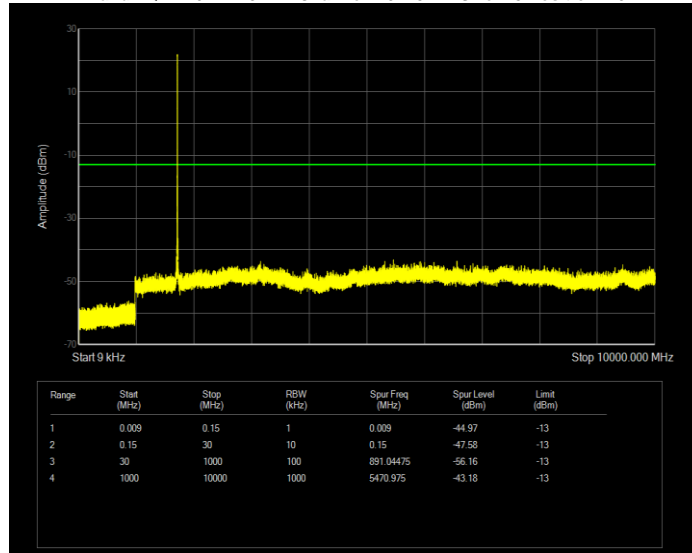

Band4 QAM16 BW=15MHz Channel=20175 RB Size=75 Position=#0

Band4 QAM16 BW=15MHz Channel=20325 RB Size=75 Position=#0

Band4 QAM16 BW=20MHz Channel=20050 RB Size=100 Position=#0

Band4 QAM16 BW=20MHz Channel=20175 RB Size=100 Position=#0

Band4 QAM16 BW=20MHz Channel=20300 RB Size=100 Position=#0

Band4 QAM16 BW=3MHz Channel=19965 RB Size=15 Position=#0

Band4 QAM16 BW=3MHz Channel=20175 RB Size=15 Position=#0

Band4 QAM16 BW=3MHz Channel=20385 RB Size=15 Position=#0