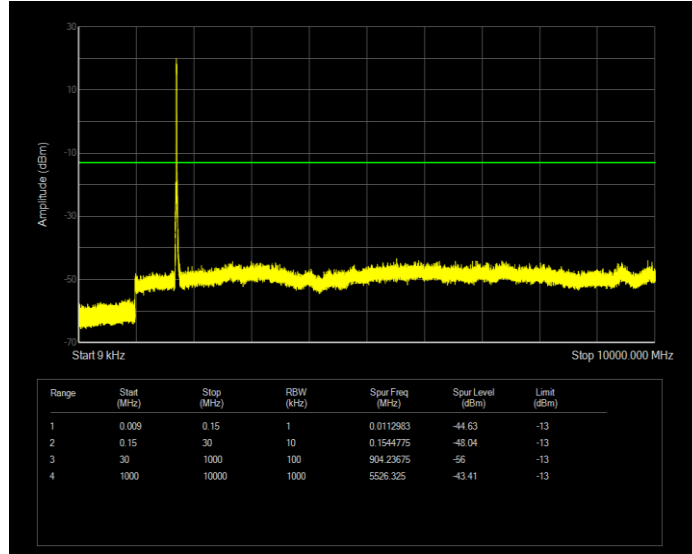

Band2 QPSK BW=5MHz Channel=19175 RB Size=25 Position=#0

Band4 QAM16 BW=1.4MHz Channel=19957 RB Size=6 Position=#0

Band4 QAM16 BW=1.4MHz Channel=20175 RB Size=6 Position=#0

Band4 QAM16 BW=1.4MHz Channel=20393 RB Size=6 Position=#0

Band4 QAM16 BW=10MHz Channel=20000 RB Size=50 Position=#0

Band4 QAM16 BW=10MHz Channel=20175 RB Size=50 Position=#0

Band4 QAM16 BW=10MHz Channel=20350 RB Size=50 Position=#0

Band4 QAM16 BW=15MHz Channel=20025 RB Size=75 Position=#0

Band4 QAM16 BW=15MHz Channel=20175 RB Size=75 Position=#0

Band4 QAM16 BW=15MHz Channel=20325 RB Size=75 Position=#0

Band4 QAM16 BW=20MHz Channel=20050 RB Size=100 Position=#0

Band4 QAM16 BW=20MHz Channel=20175 RB Size=100 Position=#0