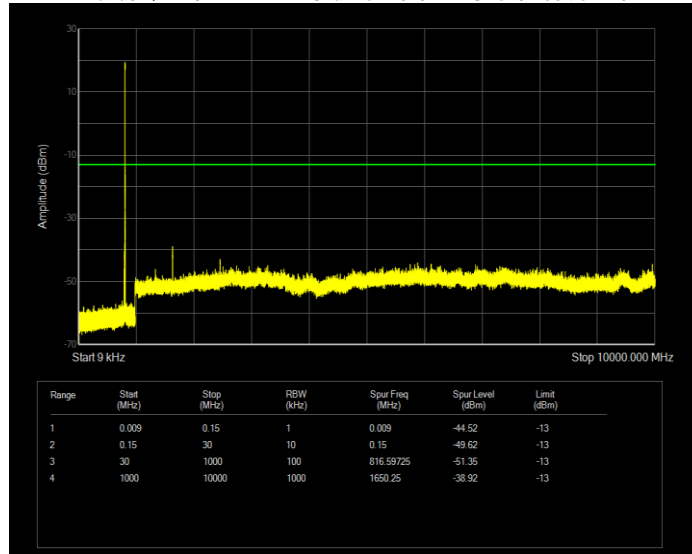

Band4 QPSK BW=20MHz Channel=20050 RB Size=100 Position=#0

Band4 QPSK BW=20MHz Channel=20175 RB Size=100 Position=#0

Band4 QPSK BW=20MHz Channel=20300 RB Size=100 Position=#0

Band4 QPSK BW=3MHz Channel=19965 RB Size=15 Position=#0

Band4 QPSK BW=3MHz Channel=20175 RB Size=15 Position=#0

Band4 QPSK BW=3MHz Channel=20385 RB Size=15 Position=#0

Band4 QPSK BW=5MHz Channel=19975 RB Size=25 Position=#0

Band4 QPSK BW=5MHz Channel=20175 RB Size=25 Position=#0

Band4 QPSK BW=5MHz Channel=20375 RB Size=25 Position=#0

Band5 QAM16 BW=1.4MHz Channel=20407 RB Size=6 Position=#0

Band5 QAM16 BW=1.4MHz Channel=20525 RB Size=6 Position=#0

Band5 QAM16 BW=1.4MHz Channel=20643 RB Size=6 Position=#0