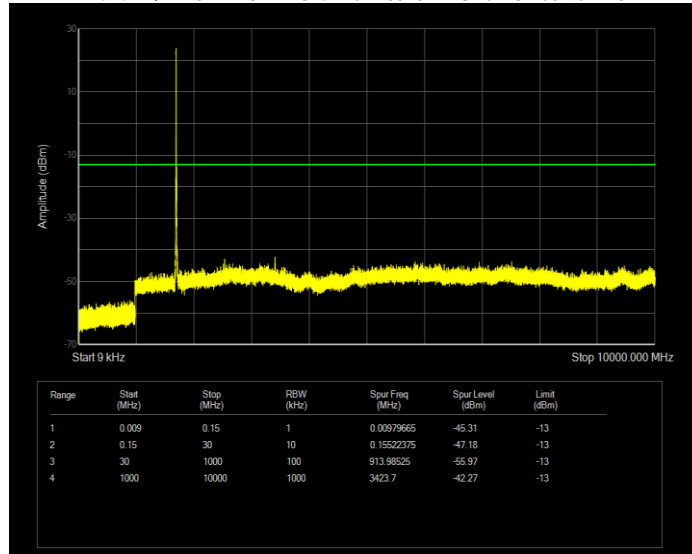

Band4 QAM16 BW=20MHz Channel=20300 RB Size=100 Position=#0

Band4 QAM16 BW=3MHz Channel=19965 RB Size=15 Position=#0

Band4 QAM16 BW=3MHz Channel=20175 RB Size=15 Position=#0

Band4 QAM16 BW=3MHz Channel=20385 RB Size=15 Position=#0

Band4 QAM16 BW=5MHz Channel=19975 RB Size=25 Position=#0

Band4 QAM16 BW=5MHz Channel=20175 RB Size=25 Position=#0

Band4 QAM16 BW=5MHz Channel=20375 RB Size=25 Position=#0

Band4 QPSK BW=1.4MHz Channel=19957 RB Size=6 Position=#0