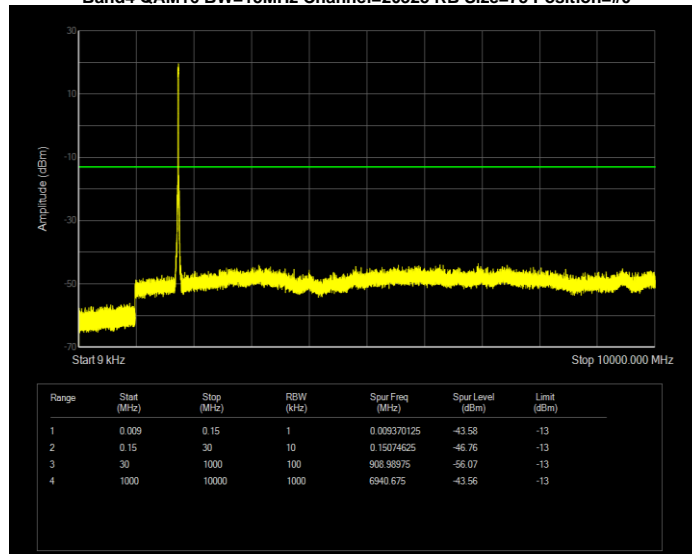

Band2 QPSK BW=5MHz Channel=19175 RB Size=25 Position=#0

Band4 QAM16 BW=1.4MHz Channel=19957 RB Size=6 Position=#0

Band4 QAM16 BW=1.4MHz Channel=20175 RB Size=6 Position=#0

Band4 QAM16 BW=1.4MHz Channel=20393 RB Size=6 Position=#0

Band4 QAM16 BW=10MHz Channel=20000 RB Size=50 Position=#0

Band4 QAM16 BW=10MHz Channel=20175 RB Size=50 Position=#0

Band4 QAM16 BW=10MHz Channel=20350 RB Size=50 Position=#0

Band4 QAM16 BW=15MHz Channel=20025 RB Size=75 Position=#0

Band4 QAM16 BW=15MHz Channel=20175 RB Size=75 Position=#0

Band4 QAM16 BW=15MHz Channel=20325 RB Size=75 Position=#0

Band4 QAM16 BW=20MHz Channel=20050 RB Size=100 Position=#0

Band4 QAM16 BW=20MHz Channel=20175 RB Size=100 Position=#0