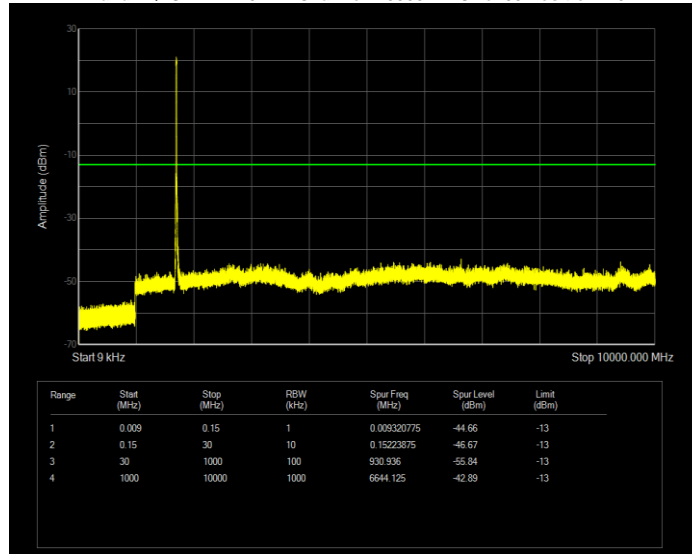

Band4 QAM16 BW=5MHz Channel=19975 RB Size=25 Position=#0

Band4 QAM16 BW=5MHz Channel=20175 RB Size=25 Position=#0

Band4 QAM16 BW=5MHz Channel=20375 RB Size=25 Position=#0

Band4 QPSK BW=1.4MHz Channel=19957 RB Size=6 Position=#0

Band4 QPSK BW=1.4MHz Channel=20175 RB Size=6 Position=#0

Band4 QPSK BW=1.4MHz Channel=20393 RB Size=6 Position=#0

Band4 QPSK BW=10MHz Channel=20000 RB Size=50 Position=#0

Band4 QPSK BW=10MHz Channel=20175 RB Size=50 Position=#0