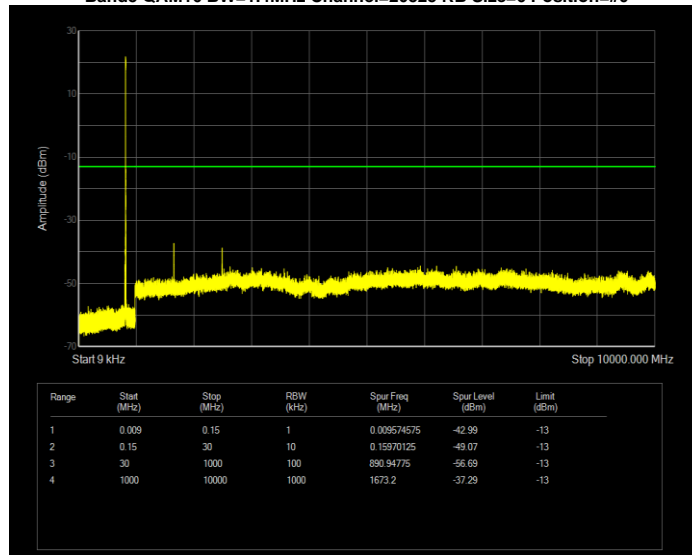

Band4 QPSK BW=20MHz Channel=20050 RB Size=100 Position=#0

Band4 QPSK BW=20MHz Channel=20175 RB Size=100 Position=#0

Band4 QPSK BW=20MHz Channel=20300 RB Size=100 Position=#0

Band4 QPSK BW=3MHz Channel=19965 RB Size=15 Position=#0

Band4 QPSK BW=3MHz Channel=20175 RB Size=15 Position=#0

Band4 QPSK BW=3MHz Channel=20385 RB Size=15 Position=#0

Band4 QPSK BW=5MHz Channel=19975 RB Size=25 Position=#0

Band4 QPSK BW=5MHz Channel=20175 RB Size=25 Position=#0

Band4 QPSK BW=5MHz Channel=20375 RB Size=25 Position=#0

Band5 QAM16 BW=1.4MHz Channel=20407 RB Size=6 Position=#0

Band5 QAM16 BW=1.4MHz Channel=20525 RB Size=6 Position=#0

Band5 QAM16 BW=1.4MHz Channel=20643 RB Size=6 Position=#0