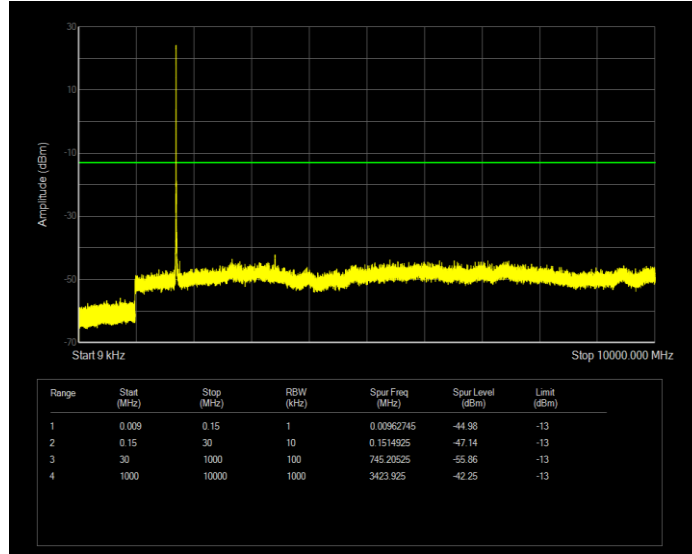

Band4 QAM16 BW=10MHz Channel=20000 RB Size=50 Position=#0

Band4 QAM16 BW=10MHz Channel=20175 RB Size=50 Position=#0

Band4 QAM16 BW=10MHz Channel=20350 RB Size=50 Position=#0

Band4 QAM16 BW=15MHz Channel=20025 RB Size=75 Position=#0

Band4 QAM16 BW=15MHz Channel=20175 RB Size=75 Position=#0

Band4 QAM16 BW=15MHz Channel=20325 RB Size=75 Position=#0

Band4 QAM16 BW=20MHz Channel=20050 RB Size=100 Position=#0

Band4 QAM16 BW=20MHz Channel=20175 RB Size=100 Position=#0

Band4 QAM16 BW=20MHz Channel=20300 RB Size=100 Position=#0

Band4 QAM16 BW=3MHz Channel=19965 RB Size=15 Position=#0

Band4 QAM16 BW=3MHz Channel=20175 RB Size=15 Position=#0

Band4 QAM16 BW=3MHz Channel=20385 RB Size=15 Position=#0