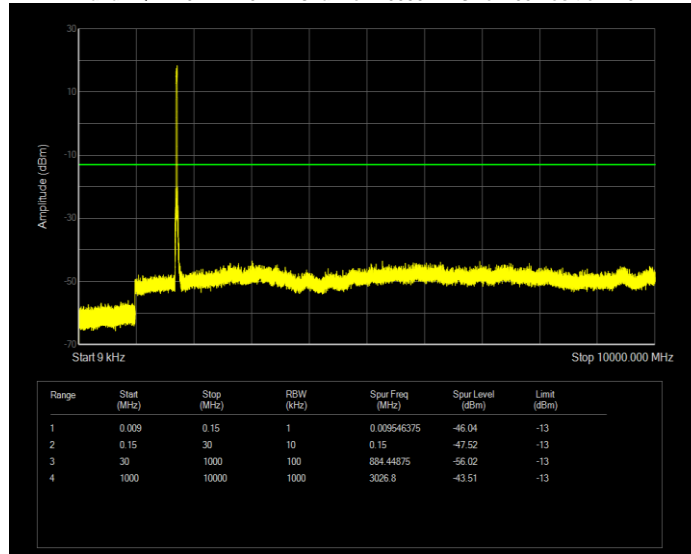

Band4 QAM16 BW=10MHz Channel=20000 RB Size=50 Position=#0

Band4 QAM16 BW=10MHz Channel=20175 RB Size=50 Position=#0

Band4 QAM16 BW=10MHz Channel=20350 RB Size=50 Position=#0

Band4 QAM16 BW=15MHz Channel=20025 RB Size=75 Position=#0

Band4 QAM16 BW=15MHz Channel=20175 RB Size=75 Position=#0

Band4 QAM16 BW=15MHz Channel=20325 RB Size=75 Position=#0

Band4 QAM16 BW=20MHz Channel=20050 RB Size=100 Position=#0

Band4 QAM16 BW=20MHz Channel=20175 RB Size=100 Position=#0