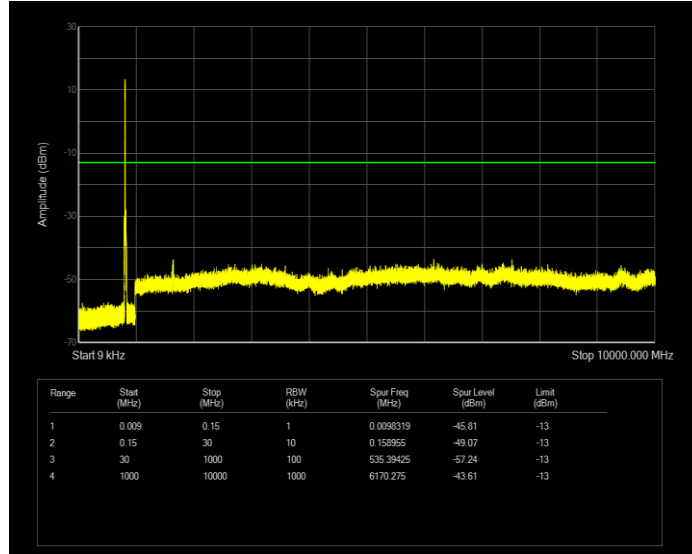

Band4 QPSK BW=5MHz Channel=20375 RB Size=25 Position=#0

Band5 QAM16 BW=1.4MHz Channel=20407 RB Size=6 Position=#0

Band5 QAM16 BW=1.4MHz Channel=20525 RB Size=6 Position=#0

Band5 QAM16 BW=1.4MHz Channel=20643 RB Size=6 Position=#0

Band5 QAM16 BW=10MHz Channel=20450 RB Size=50 Position=#0

Band5 QAM16 BW=10MHz Channel=20525 RB Size=50 Position=#0

Band5 QAM16 BW=10MHz Channel=20600 RB Size=50 Position=#0

Band5 QAM16 BW=3MHz Channel=20415 RB Size=15 Position=#0