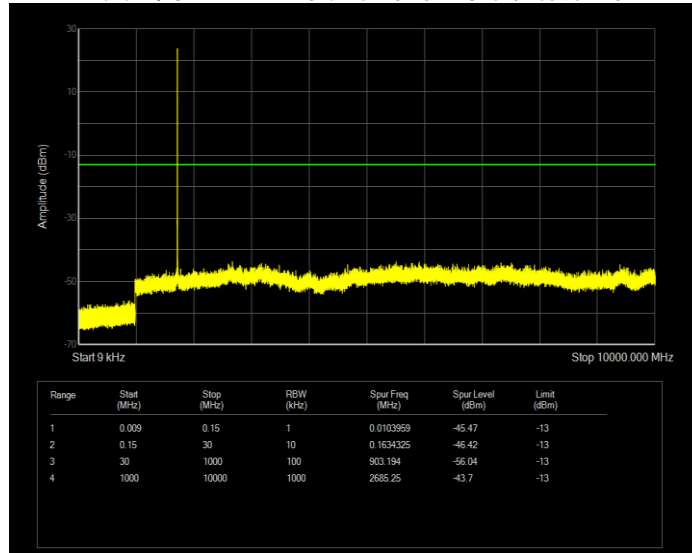

Band4 QAM16 BW=5MHz Channel=19975 RB Size=25 Position=#0

Band4 QAM16 BW=5MHz Channel=20175 RB Size=25 Position=#0

Band4 QAM16 BW=5MHz Channel=20375 RB Size=25 Position=#0

Band4 QPSK BW=1.4MHz Channel=19957 RB Size=6 Position=#0

Band4 QPSK BW=1.4MHz Channel=20175 RB Size=6 Position=#0

Band4 QPSK BW=1.4MHz Channel=20393 RB Size=6 Position=#0

Band4 QPSK BW=10MHz Channel=20000 RB Size=50 Position=#0

Band4 QPSK BW=10MHz Channel=20175 RB Size=50 Position=#0