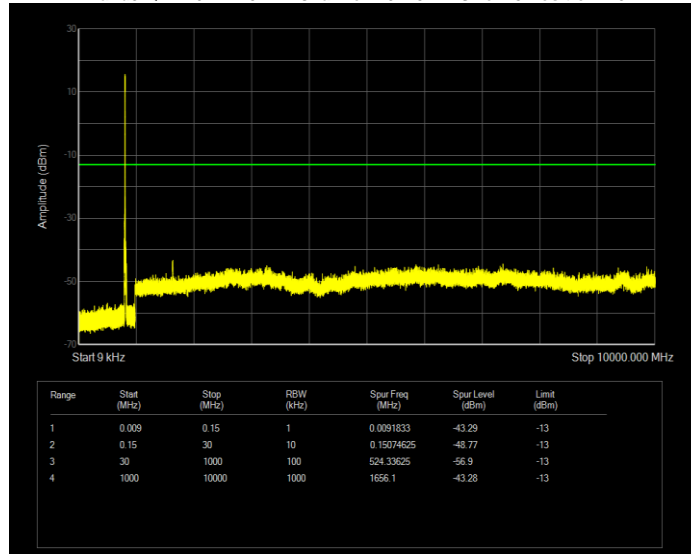

Band5 QAM16 BW=10MHz Channel=20450 RB Size=50 Position=#0

Band5 QAM16 BW=10MHz Channel=20525 RB Size=50 Position=#0

Band5 QAM16 BW=10MHz Channel=20600 RB Size=50 Position=#0

Band5 QAM16 BW=3MHz Channel=20415 RB Size=15 Position=#0

Band5 QAM16 BW=3MHz Channel=20525 RB Size=15 Position=#0

Band5 QAM16 BW=3MHz Channel=20635 RB Size=15 Position=#0

Band5 QAM16 BW=5MHz Channel=20425 RB Size=25 Position=#0

Band5 QAM16 BW=5MHz Channel=20525 RB Size=25 Position=#0