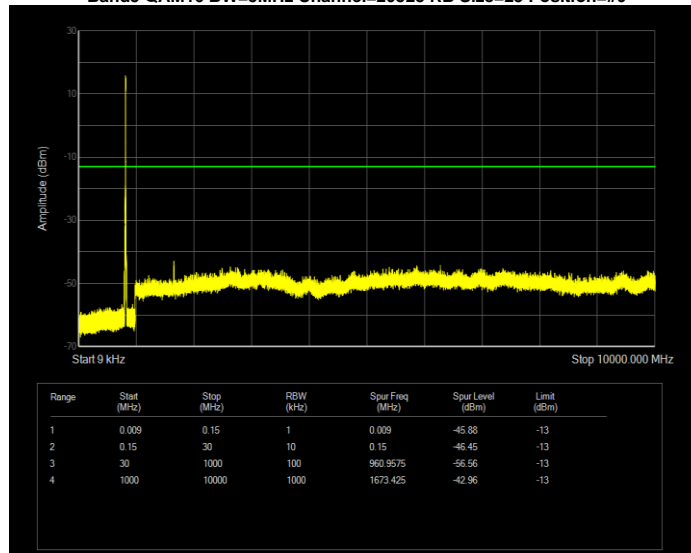

Band5 QAM16 BW=10MHz Channel=20450 RB Size=50 Position=#0

Band5 QAM16 BW=10MHz Channel=20525 RB Size=50 Position=#0

Band5 QAM16 BW=10MHz Channel=20600 RB Size=50 Position=#0

Band5 QAM16 BW=3MHz Channel=20415 RB Size=15 Position=#0

Band5 QAM16 BW=3MHz Channel=20525 RB Size=15 Position=#0

Band5 QAM16 BW=3MHz Channel=20635 RB Size=15 Position=#0

Band5 QAM16 BW=5MHz Channel=20425 RB Size=25 Position=#0

Band5 QAM16 BW=5MHz Channel=20525 RB Size=25 Position=#0

Band5 QAM16 BW=5MHz Channel=20625 RB Size=25 Position=#0

Band5 QPSK BW=1.4MHz Channel=20407 RB Size=6 Position=#0

Band5 QPSK BW=1.4MHz Channel=20525 RB Size=6 Position=#0

Band5 QPSK BW=1.4MHz Channel=20643 RB Size=6 Position=#0