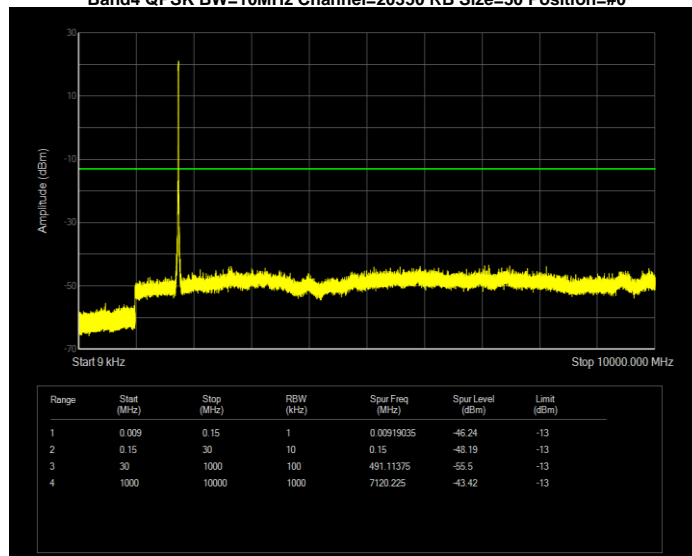

Band4 QAM16 BW=5MHz Channel=19975 RB Size=25 Position=#0

Band4 QAM16 BW=5MHz Channel=20175 RB Size=25 Position=#0

Band4 QAM16 BW=5MHz Channel=20375 RB Size=25 Position=#0

Band4 QPSK BW=1.4MHz Channel=19957 RB Size=6 Position=#0

Band4 QPSK BW=1.4MHz Channel=20175 RB Size=6 Position=#0

Band4 QPSK BW=1.4MHz Channel=20393 RB Size=6 Position=#0

Band4 QPSK BW=10MHz Channel=20000 RB Size=50 Position=#0

Band4 QPSK BW=10MHz Channel=20175 RB Size=50 Position=#0

Band4 QPSK BW=10MHz Channel=20350 RB Size=50 Position=#0

Band4 QPSK BW=15MHz Channel=20025 RB Size=75 Position=#0

Band4 QPSK BW=15MHz Channel=20175 RB Size=75 Position=#0

Band4 QPSK BW=15MHz Channel=20325 RB Size=75 Position=#0