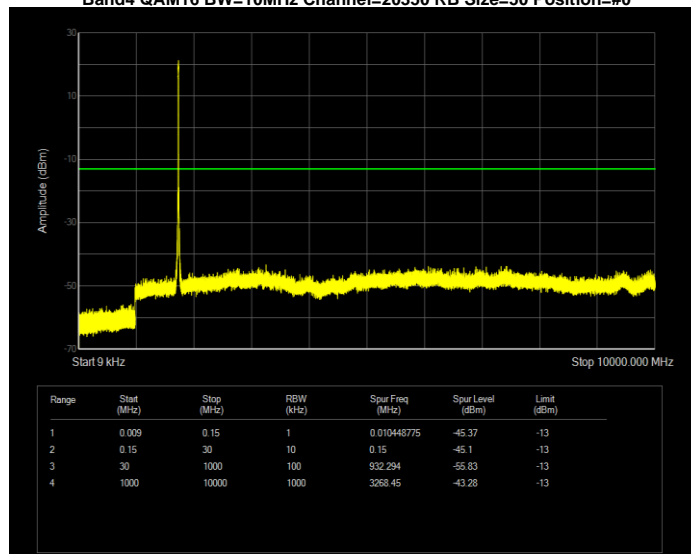

Band2 QPSK BW=3MHz Channel=18900 RB Size=15 Position=#0

Band2 QPSK BW=3MHz Channel=19185 RB Size=15 Position=#0

Band2 QPSK BW=5MHz Channel=18625 RB Size=25 Position=#0

Band2 QPSK BW=5MHz Channel=18900 RB Size=25 Position=#0

Band2 QPSK BW=5MHz Channel=19175 RB Size=25 Position=#0

Band4 QAM16 BW=1.4MHz Channel=19957 RB Size=6 Position=#0

Band4 QAM16 BW=1.4MHz Channel=20175 RB Size=6 Position=#0

Band4 QAM16 BW=1.4MHz Channel=20393 RB Size=6 Position=#0

Band4 QAM16 BW=10MHz Channel=20000 RB Size=50 Position=#0

Band4 QAM16 BW=10MHz Channel=20175 RB Size=50 Position=#0

Band4 QAM16 BW=10MHz Channel=20350 RB Size=50 Position=#0

Band4 QAM16 BW=15MHz Channel=20025 RB Size=75 Position=#0