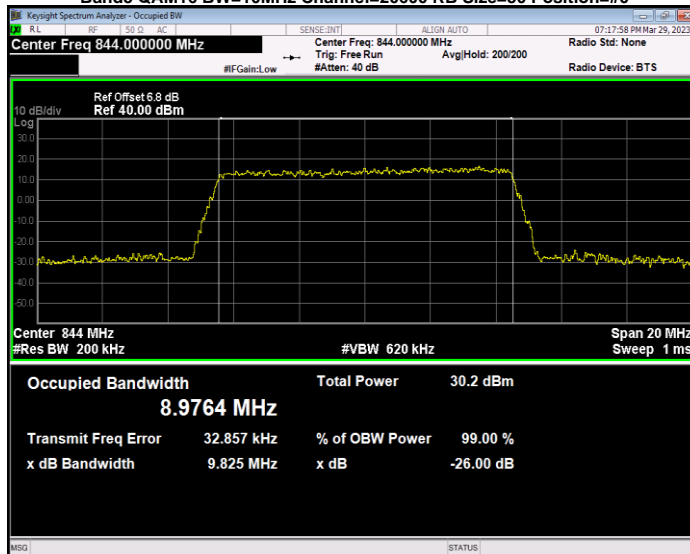

Band5 QAM16 BW=1.4MHz Channel=20643 RB Size=6 Position=#0

Band5 QAM16 BW=10MHz Channel=20450 RB Size=50 Position=#0

Band5 QAM16 BW=10MHz Channel=20525 RB Size=50 Position=#0

Band5 QAM16 BW=10MHz Channel=20600 RB Size=50 Position=#0