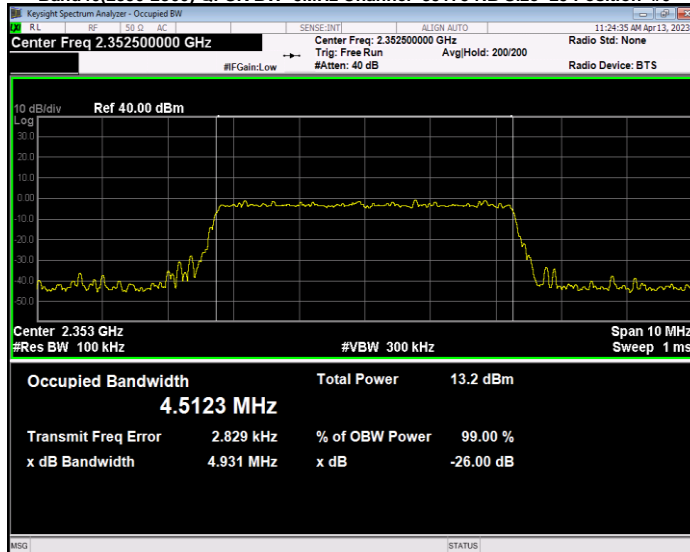

Band40(2350-2360) QPSK BW=5MHz Channel=39175 RB Size=25 Position=#0