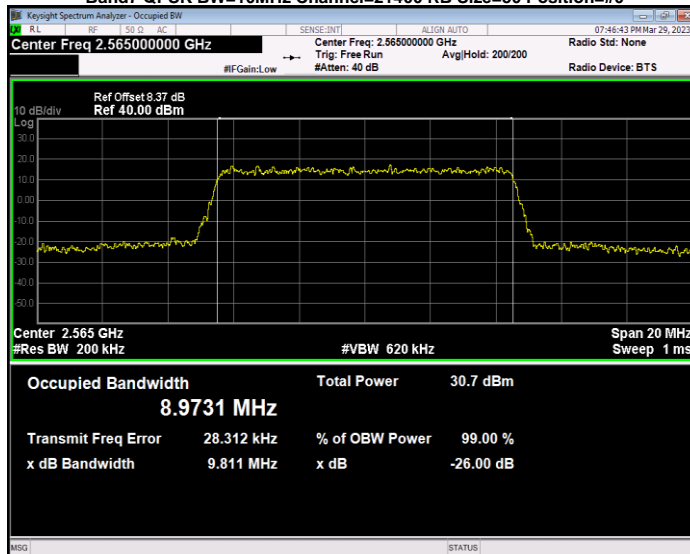

Band7 QPSK BW=10MHz Channel=21400 RB Size=50 Position=#0