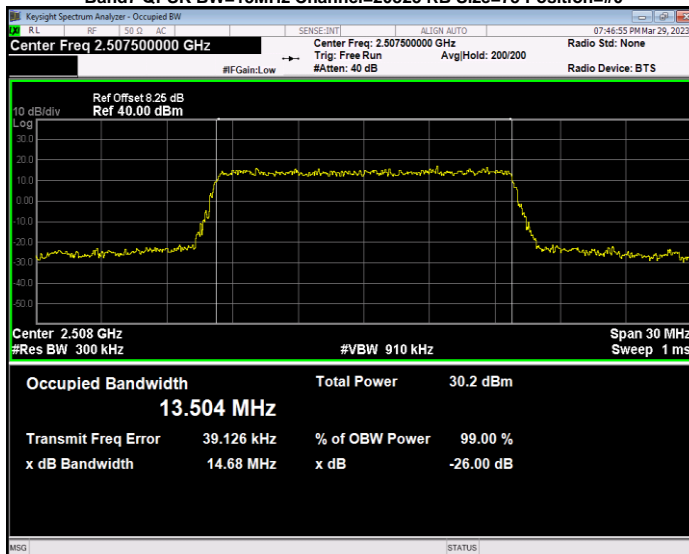

Band7 QPSK BW=15MHz Channel=20825 RB Size=75 Position=#0