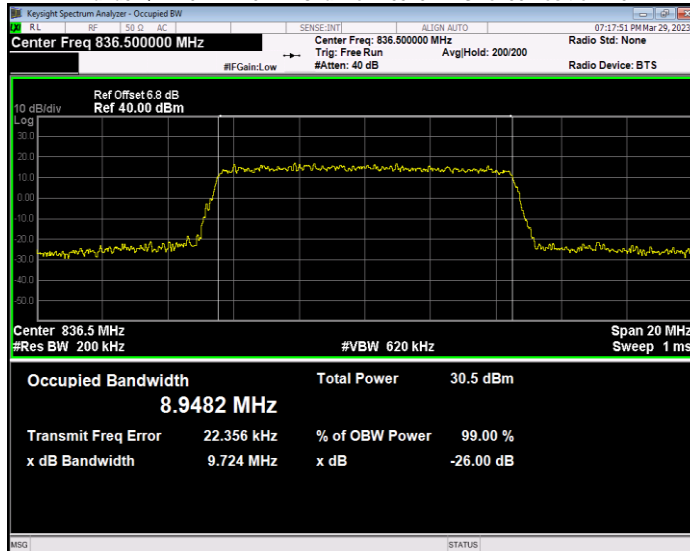

Band5 QAM16 BW=10MHz Channel=20525 RB Size=50 Position=#0