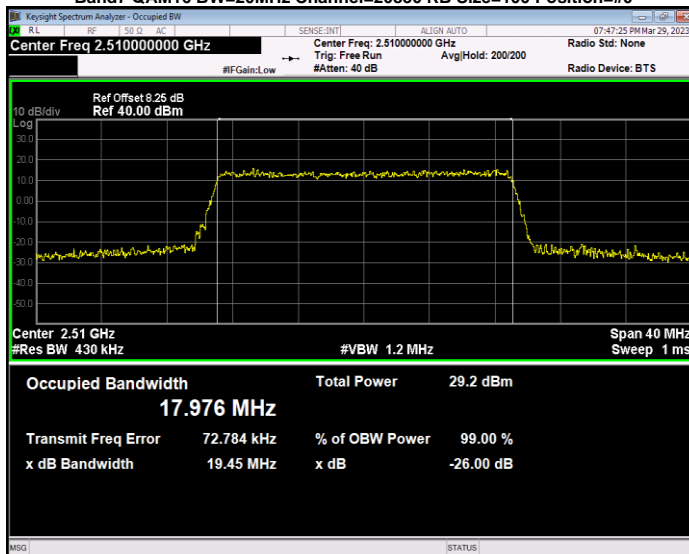

Band7 QAM16 BW=20MHz Channel=20850 RB Size=100 Position=#0