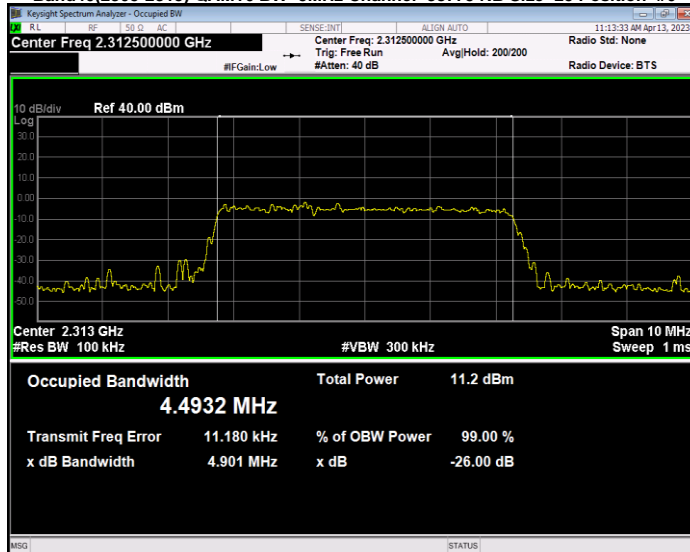

Band40(2305-2315) QAM16 BW=5MHz Channel=38775 RB Size=25 Position=#0