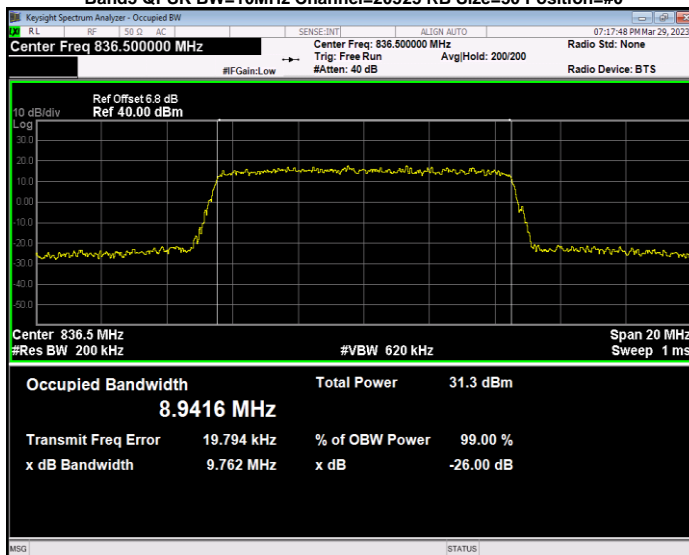

Band5 QPSK BW=10MHz Channel=20525 RB Size=50 Position=#0