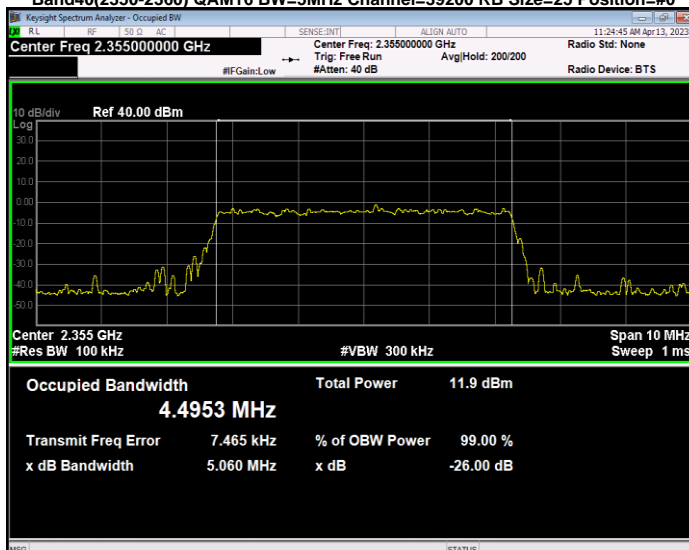

Band40(2350-2360) QAM16 BW=5MHz Channel=39200 RB Size=25 Position=#0