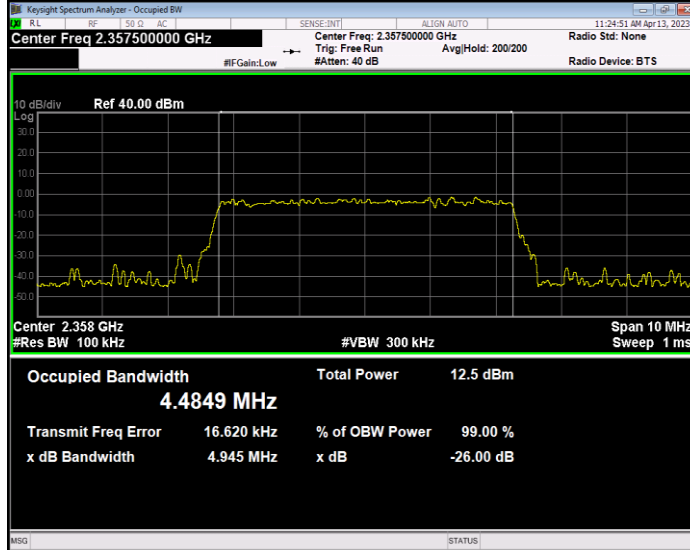

Band40(2350-2360) QAM16 BW=5MHz Channel=39225 RB Size=25 Position=#0