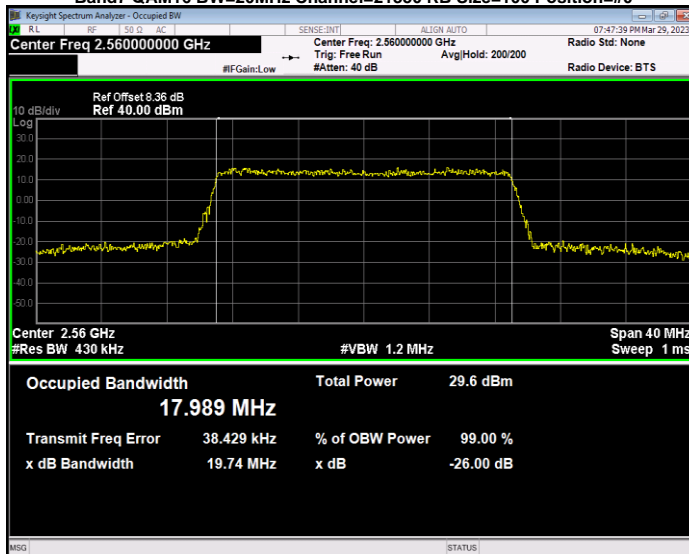

Band7 QAM16 BW=20MHz Channel=21350 RB Size=100 Position=#0