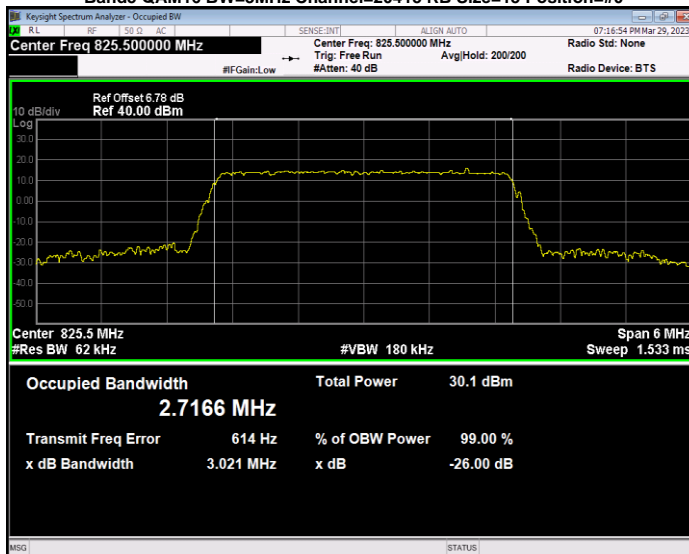

Band5 QAM16 BW=3MHz Channel=20415 RB Size=15 Position=#0