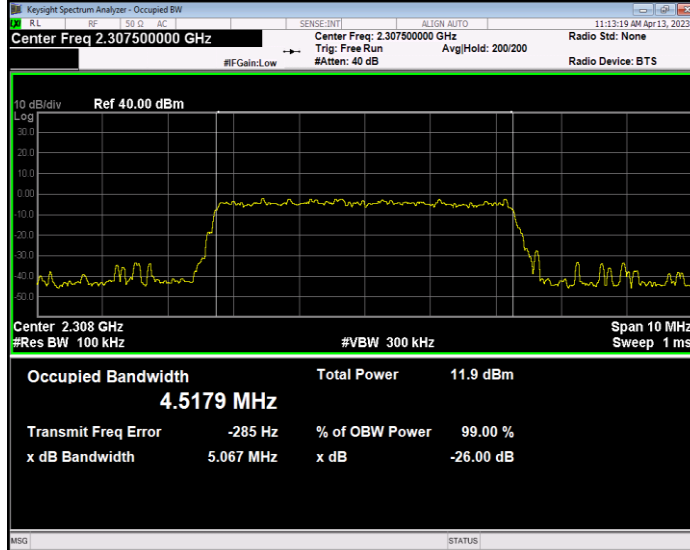

Band40(2305-2315) QAM16 BW=5MHz Channel=38725 RB Size=25 Position=#0