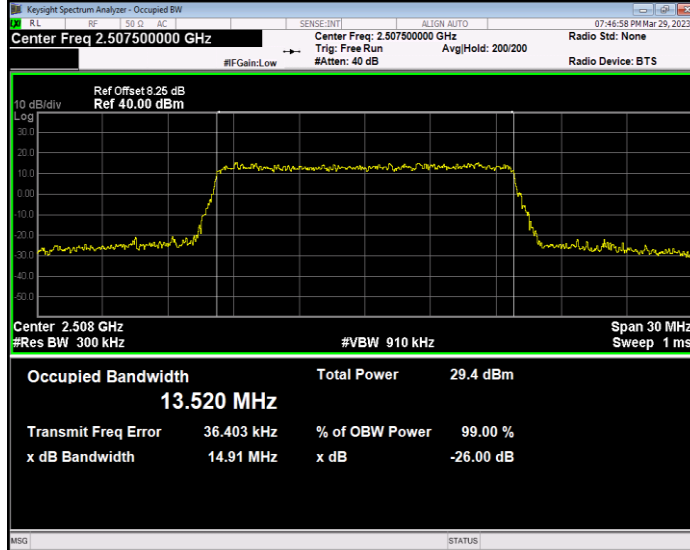

Band7 QAM16 BW=15MHz Channel=20825 RB Size=75 Position=#0