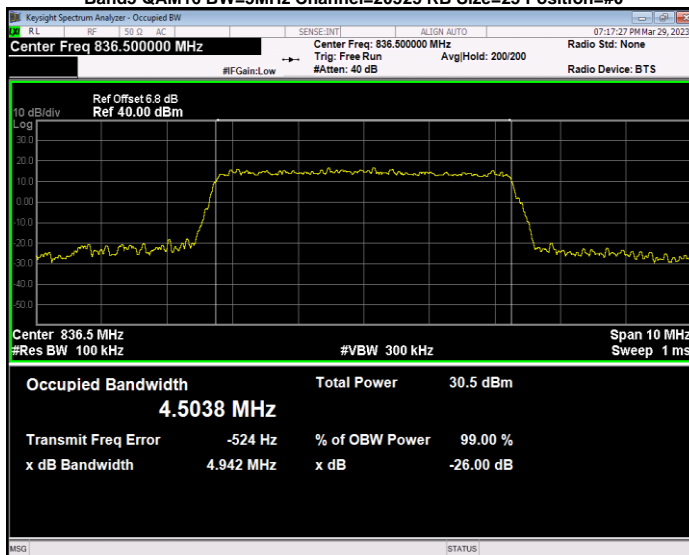

Band5 QAM16 BW=5MHz Channel=20525 RB Size=25 Position=#0