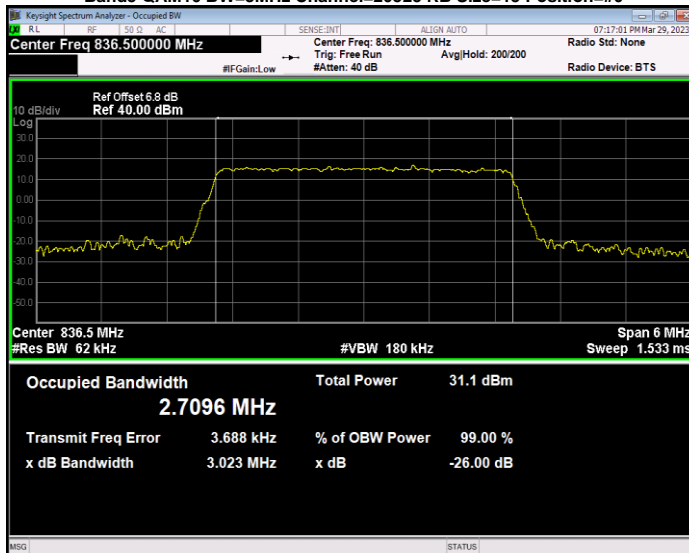

Band5 QAM16 BW=3MHz Channel=20525 RB Size=15 Position=#0