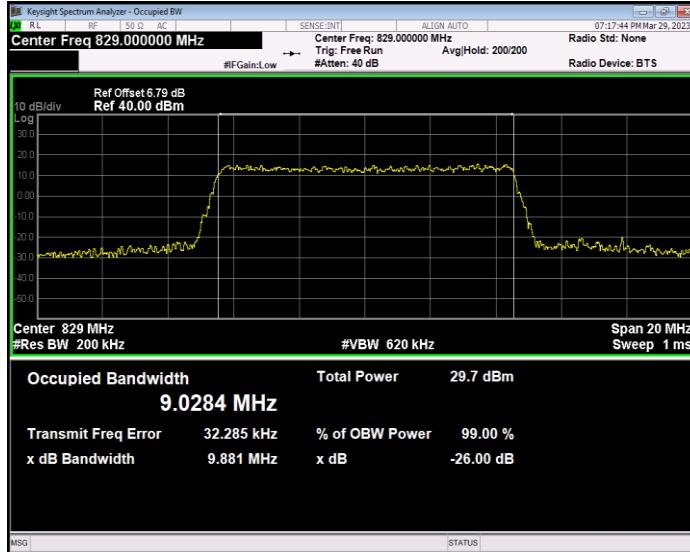

Band5 QAM16 BW=10MHz Channel=20450 RB Size=50 Position=#0