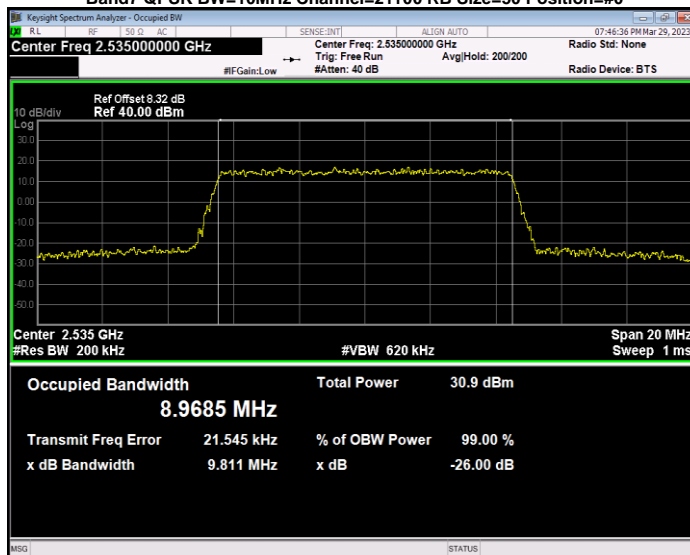

Band7 QAM16 BW=5MHz Channel=21100 RB Size=25 Position=#0

Band7 QAM16 BW=5MHz Channel=21425 RB Size=25 Position=#0

Band7 QPSK BW=10MHz Channel=20800 RB Size=50 Position=#0

Band7 QPSK BW=10MHz Channel=21100 RB Size=50 Position=#0