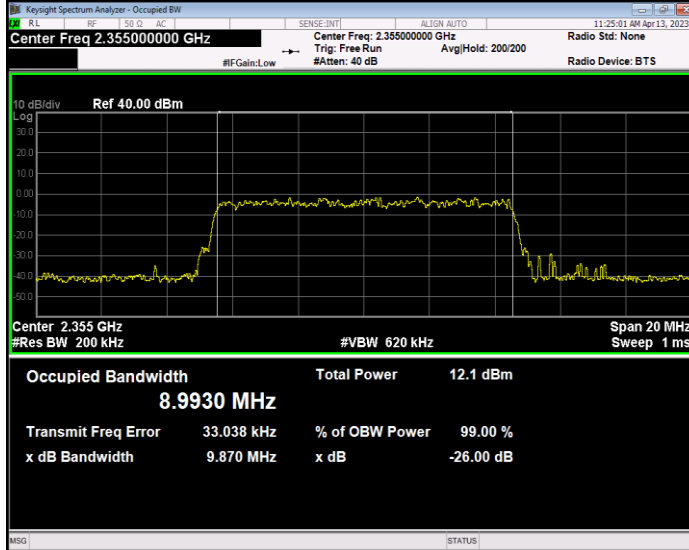

Band40(2350-2360) QAM16 BW=10MHz Channel=39200 RB Size=50 Position=#0