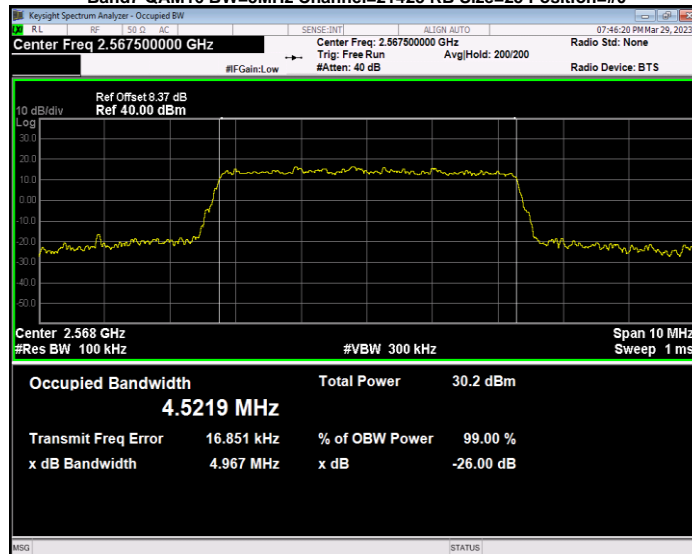

Band7 QAM16 BW=5MHz Channel=21425 RB Size=25 Position=#0