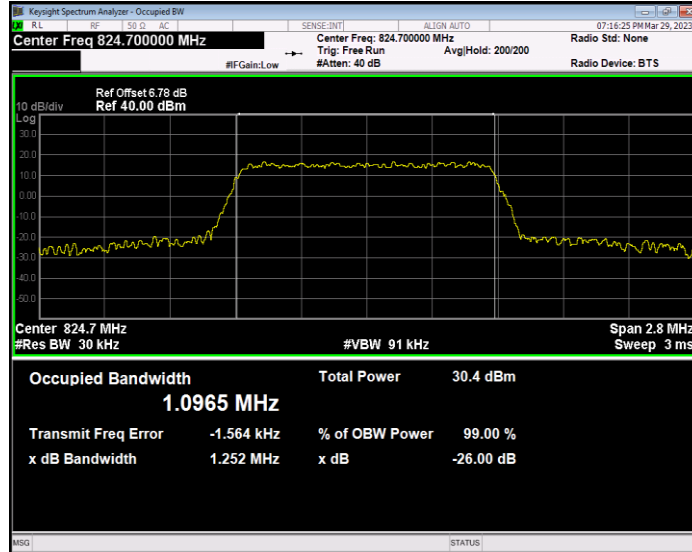

Band5 QPSK BW=1.4MHz Channel=20407 RB Size=6 Position=#0