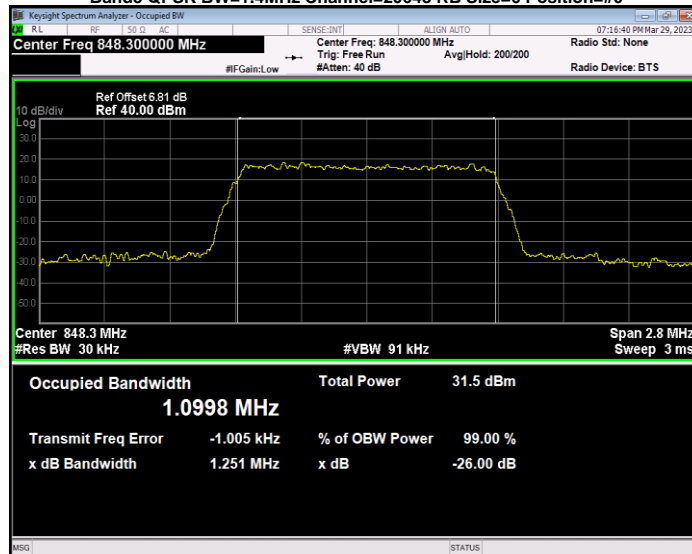

Band5 QPSK BW=1.4MHz Channel=20643 RB Size=6 Position=#0