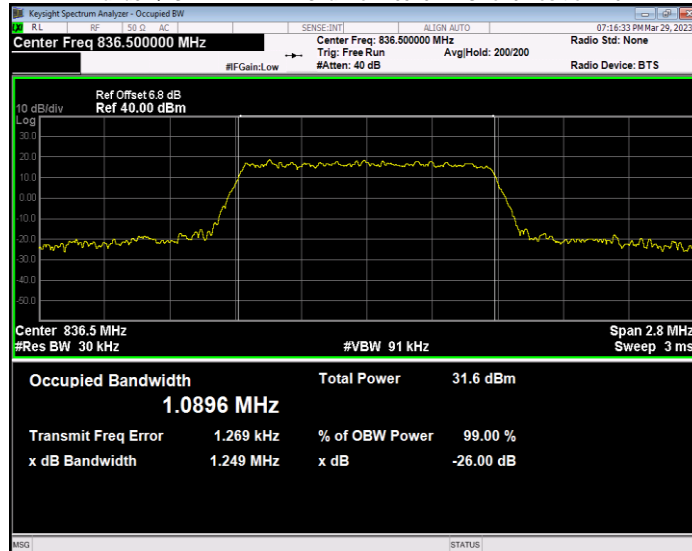

Band5 QAM16 BW=5MHz Channel=20525 RB Size=25 Position=#0

Band5 QAM16 BW=5MHz Channel=20625 RB Size=25 Position=#0

Band5 QPSK BW=1.4MHz Channel=20407 RB Size=6 Position=#0

Band5 QPSK BW=1.4MHz Channel=20525 RB Size=6 Position=#0