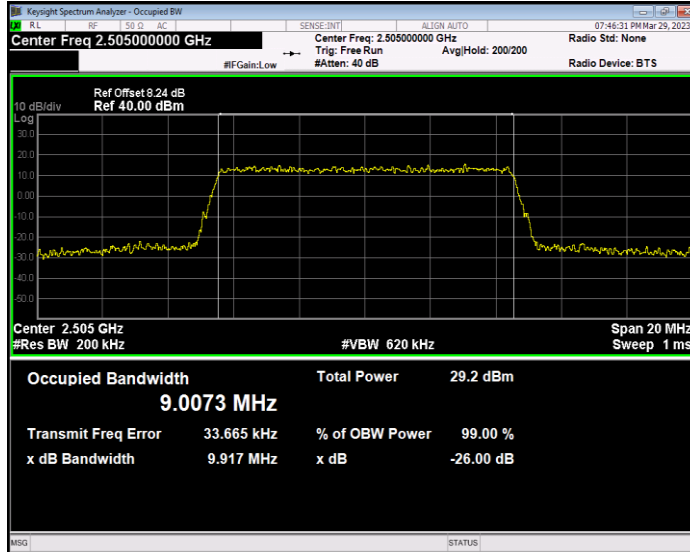

Band7 QAM16 BW=10MHz Channel=20800 RB Size=50 Position=#0