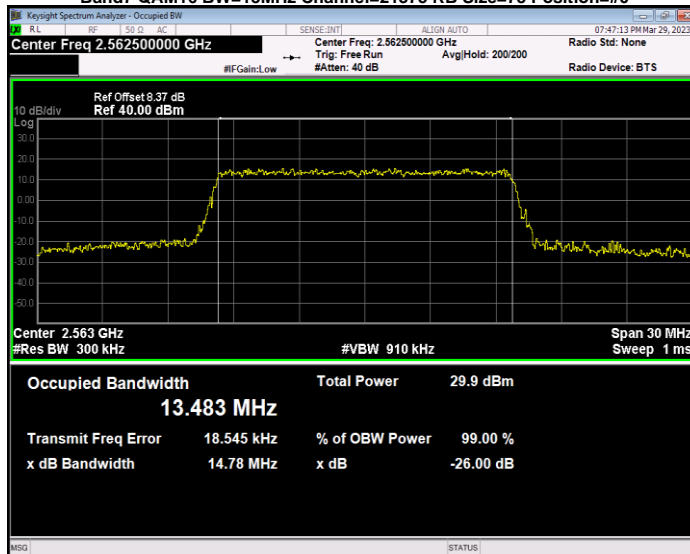

Band7 QAM16 BW=10MHz Channel=21400 RB Size=50 Position=#0

Band7 QAM16 BW=15MHz Channel=20825 RB Size=75 Position=#0

Band7 QAM16 BW=15MHz Channel=21100 RB Size=75 Position=#0

Band7 QAM16 BW=15MHz Channel=21375 RB Size=75 Position=#0