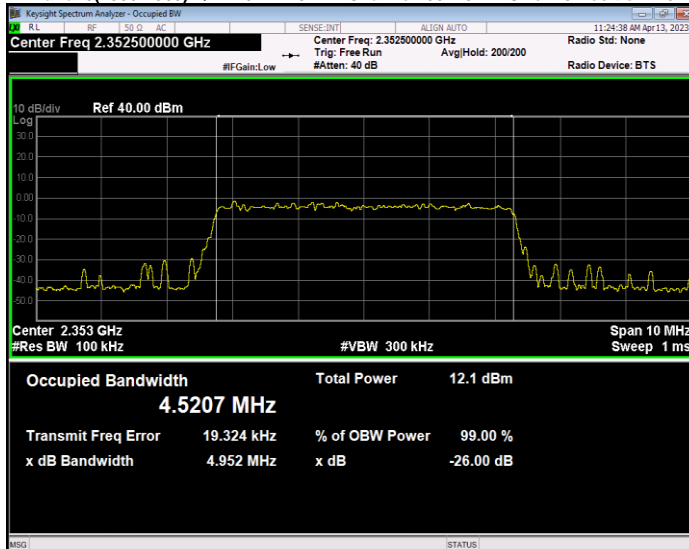

Band7 QPSK BW=5MHz Channel=21100 RB Size=25 Position=#0

Band7 QPSK BW=5MHz Channel=21425 RB Size=25 Position=#0

Band40(2350-2360) QAM16 BW=10MHz Channel=39200 RB Size=50 Position=#0

Band40(2350-2360) QAM16 BW=5MHz Channel=39175 RB Size=25 Position=#0