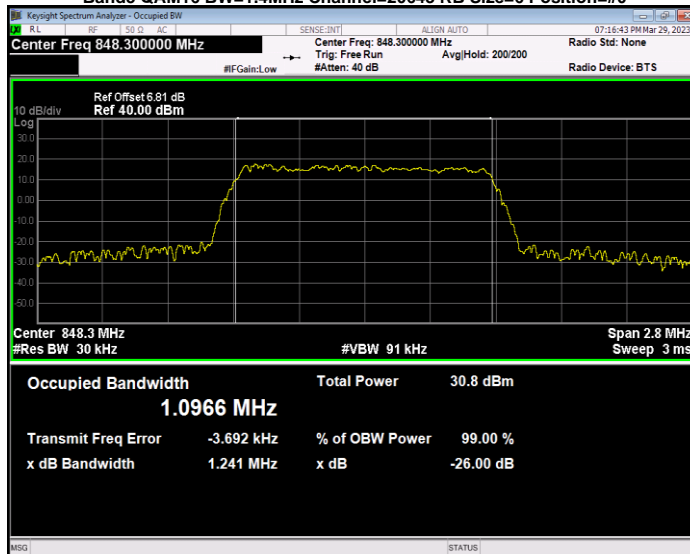

Band5 QAM16 BW=1.4MHz Channel=20643 RB Size=6 Position=#0