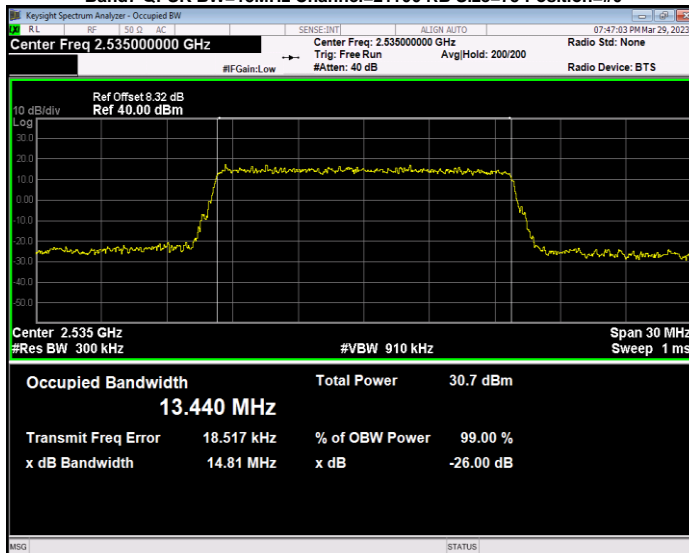

Band7 QPSK BW=15MHz Channel=21100 RB Size=75 Position=#0