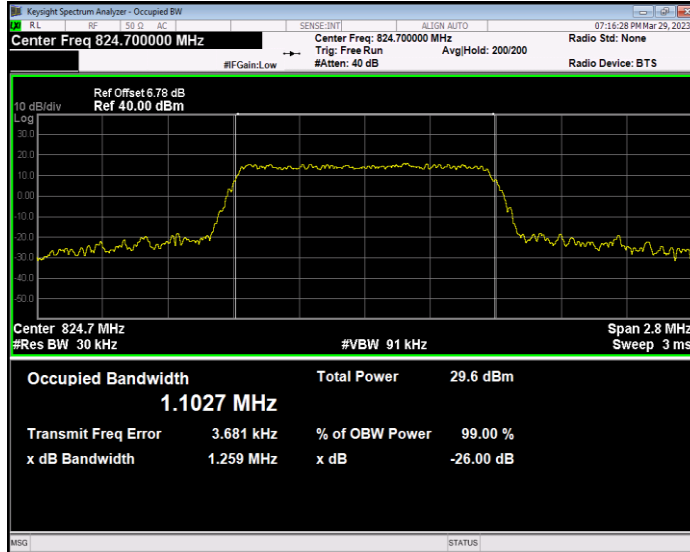

Band5 QAM16 BW=1.4MHz Channel=20407 RB Size=6 Position=#0