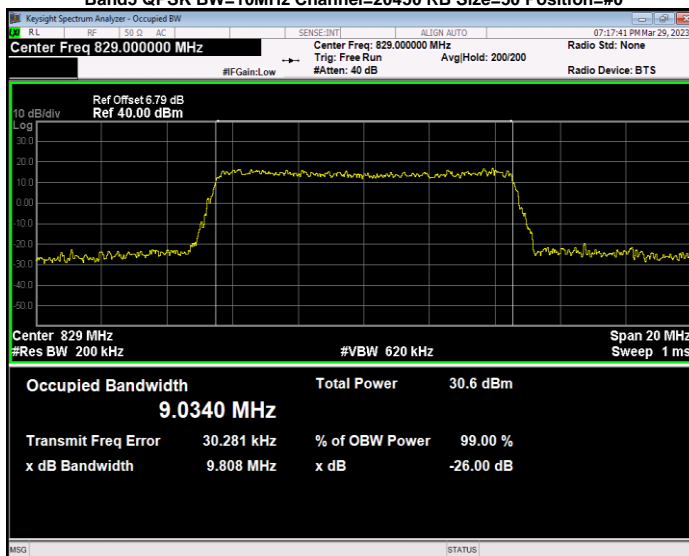

Band5 QPSK BW=10MHz Channel=20450 RB Size=50 Position=#0