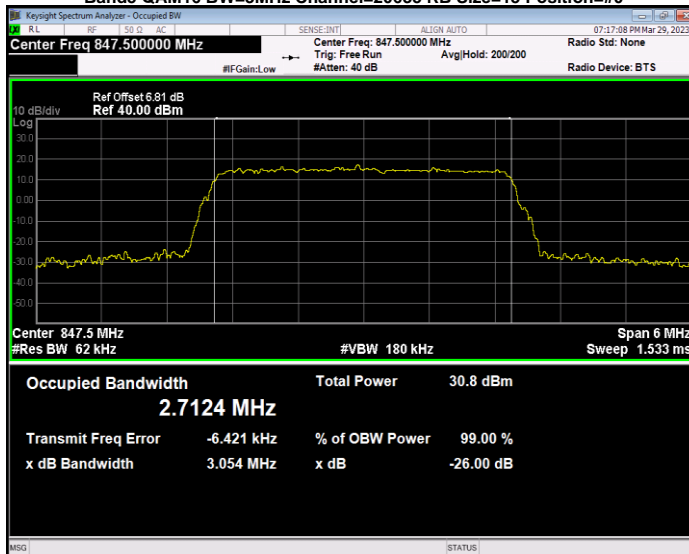

Band5 QAM16 BW=3MHz Channel=20635 RB Size=15 Position=#0