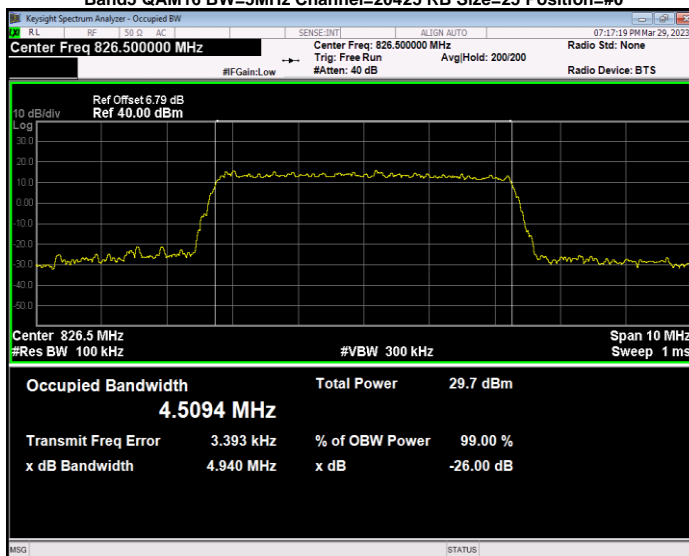

Band5 QAM16 BW=3MHz Channel=20415 RB Size=15 Position=#0

Band5 QAM16 BW=3MHz Channel=20525 RB Size=15 Position=#0

Band5 QAM16 BW=3MHz Channel=20635 RB Size=15 Position=#0

Band5 QAM16 BW=5MHz Channel=20425 RB Size=25 Position=#0