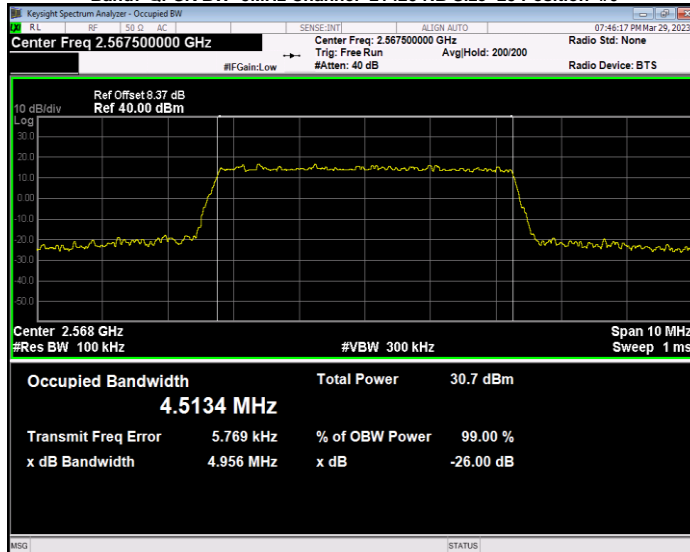

Band7 QPSK BW=5MHz Channel=21425 RB Size=25 Position=#0