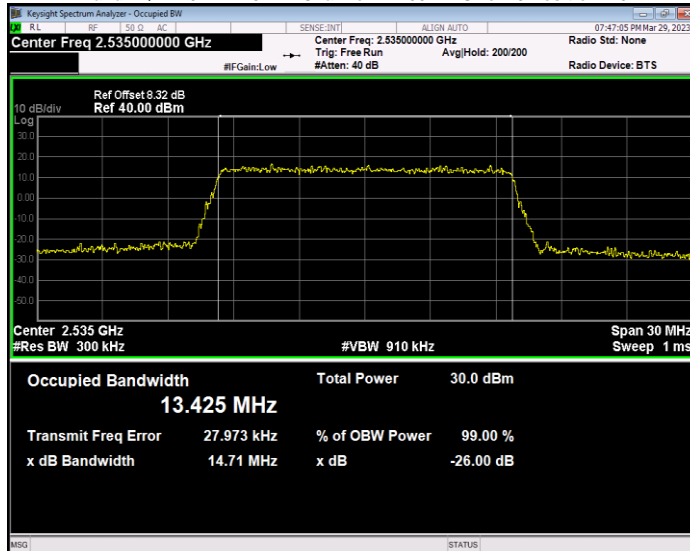

Band7 QAM16 BW=15MHz Channel=21100 RB Size=75 Position=#0