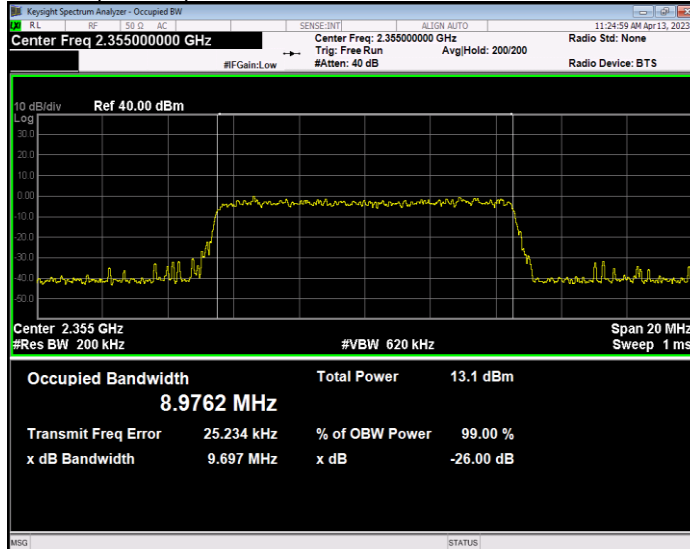

Band40(2350-2360) QPSK BW=10MHz Channel=39200 RB Size=50 Position=#0