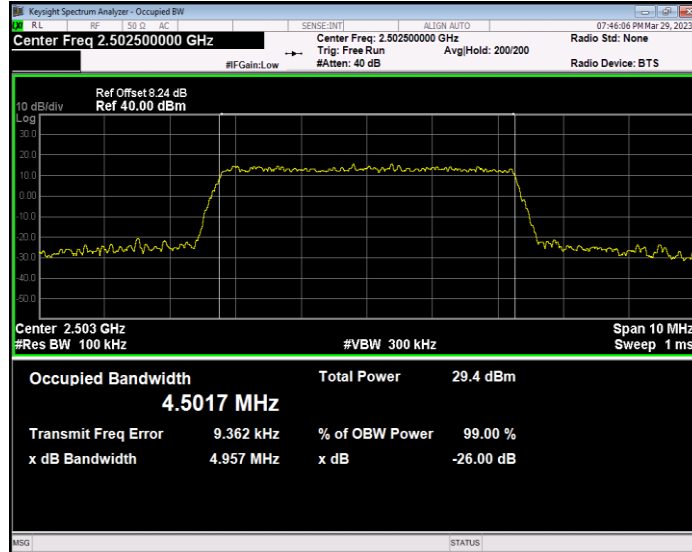

Band7 QAM16 BW=20MHz Channel=20850 RB Size=100 Position=#0

Band7 QAM16 BW=20MHz Channel=21100 RB Size=100 Position=#0

Band7 QAM16 BW=20MHz Channel=21350 RB Size=100 Position=#0

Band7 QAM16 BW=5MHz Channel=20775 RB Size=25 Position=#0