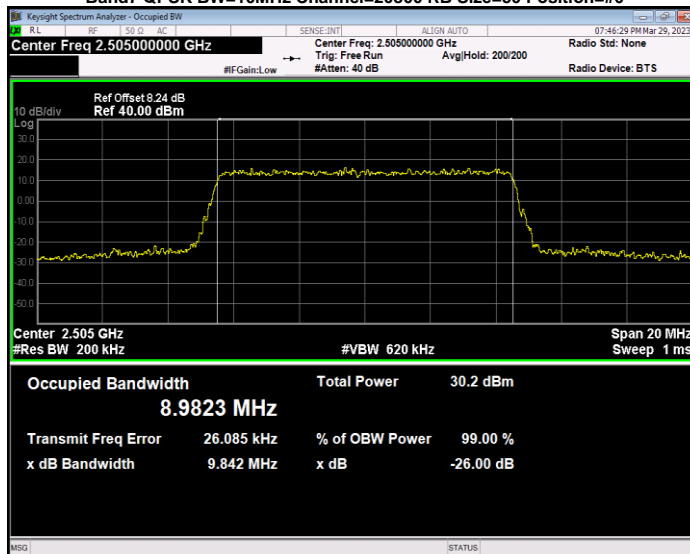

Band7 QPSK BW=10MHz Channel=20800 RB Size=50 Position=#0