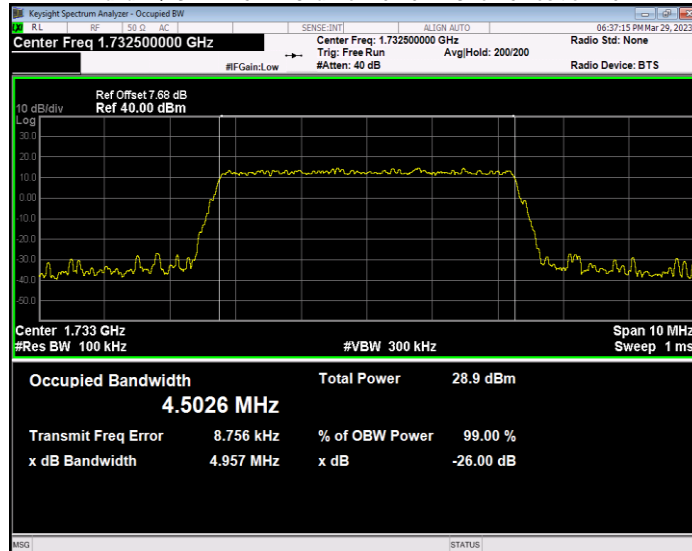

Band4 QPSK BW=5MHz Channel=20175 RB Size=25 Position=#0