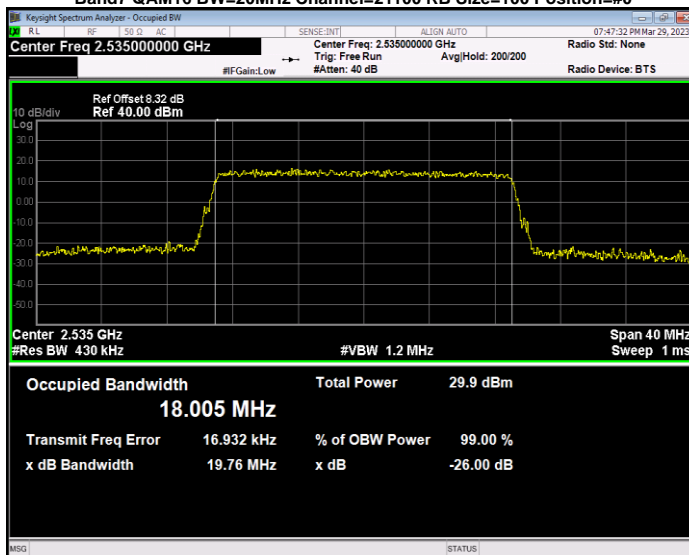

Band7 QAM16 BW=20MHz Channel=21100 RB Size=100 Position=#0