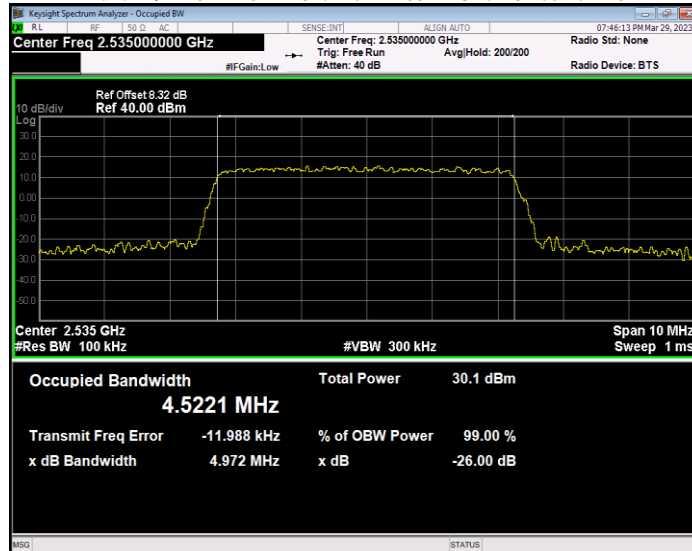

Band7 QAM16 BW=5MHz Channel=21100 RB Size=25 Position=#0