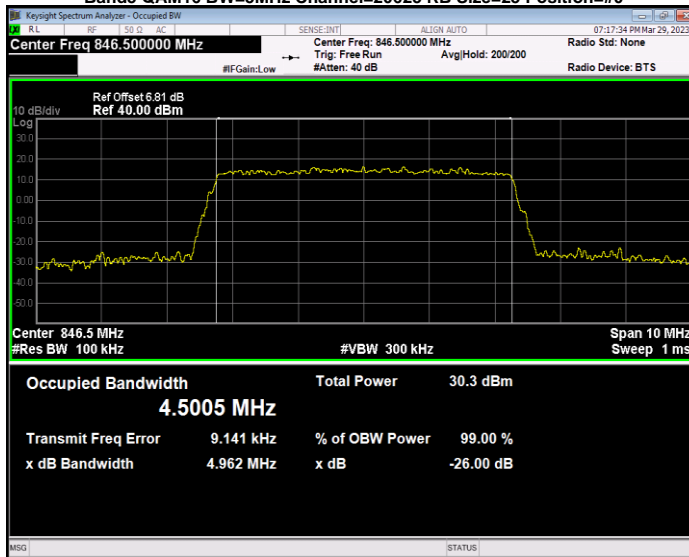

Band5 QAM16 BW=5MHz Channel=20625 RB Size=25 Position=#0