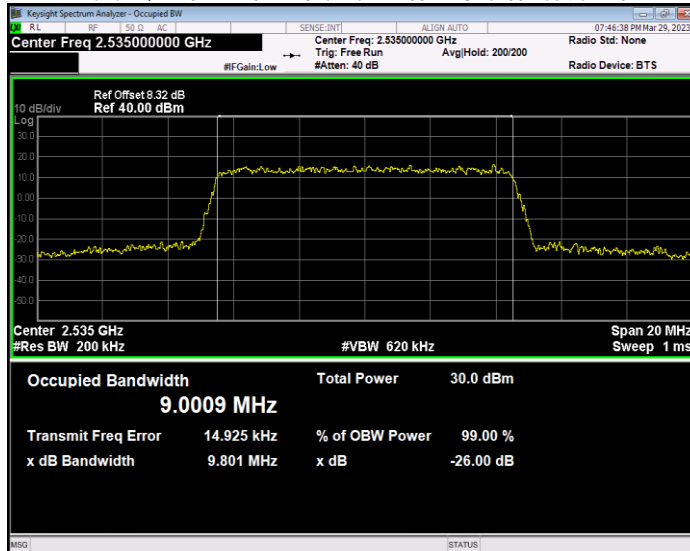

Band5 QPSK BW=5MHz Channel=20525 RB Size=25 Position=#0

Band5 QPSK BW=5MHz Channel=20625 RB Size=25 Position=#0

Band7 QAM16 BW=10MHz Channel=20800 RB Size=50 Position=#0

Band7 QAM16 BW=10MHz Channel=21100 RB Size=50 Position=#0