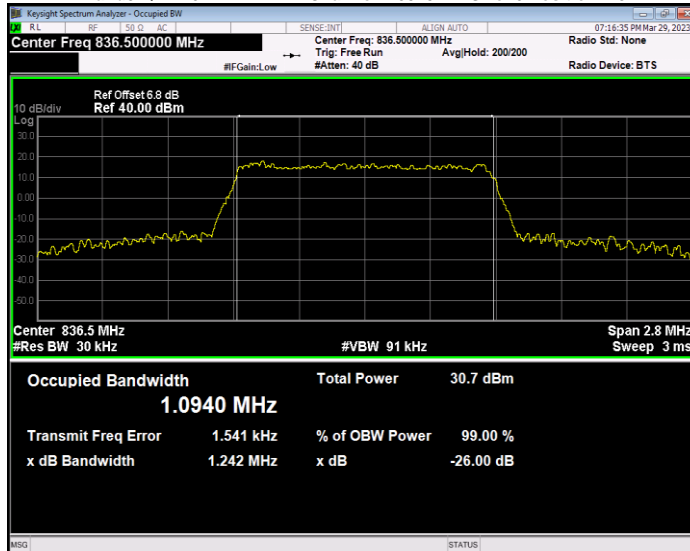

Band4 QPSK BW=5MHz Channel=20175 RB Size=25 Position=#0

Band4 QPSK BW=5MHz Channel=20375 RB Size=25 Position=#0

Band5 QAM16 BW=1.4MHz Channel=20407 RB Size=6 Position=#0

Band5 QAM16 BW=1.4MHz Channel=20525 RB Size=6 Position=#0