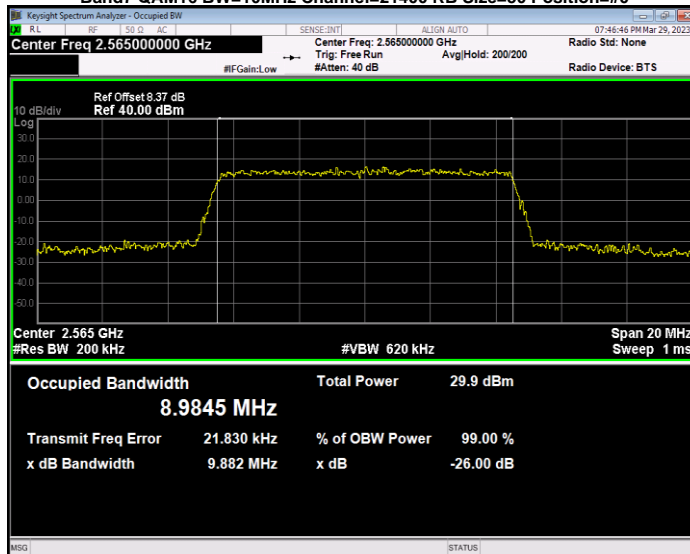

Band7 QAM16 BW=10MHz Channel=21400 RB Size=50 Position=#0