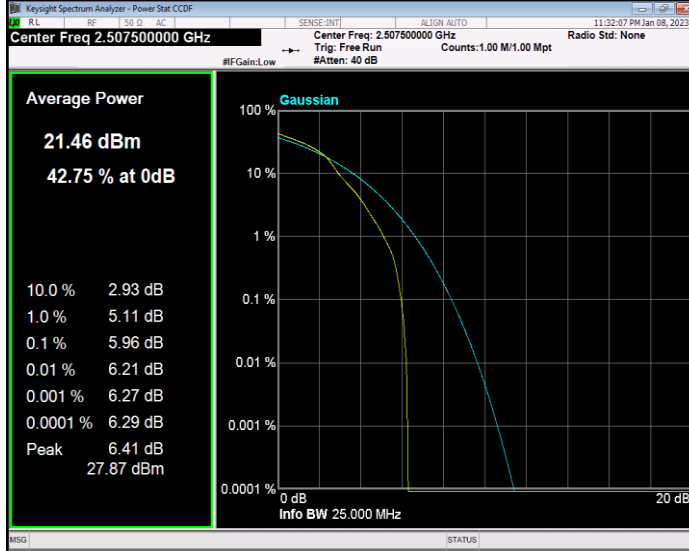

Band5 QPSK BW=5MHz Channel=20425 RB Size=1 Position=#0

Band5 QPSK BW=5MHz Channel=20525 RB Size=1 Position=#0

Band5 QPSK BW=5MHz Channel=20625 RB Size=1 Position=#0

Band7 QAM16 BW=15MHz Channel=20825 RB Size=1 Position=#0