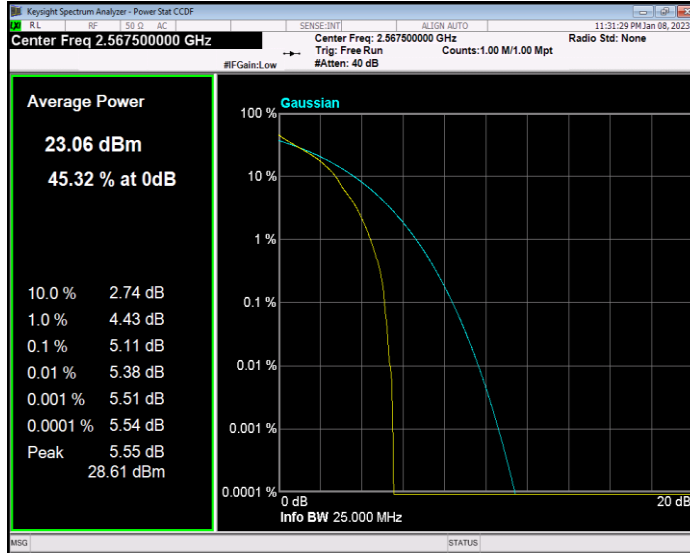

Band7 QPSK BW=5MHz Channel=21425 RB Size=1 Position=#0