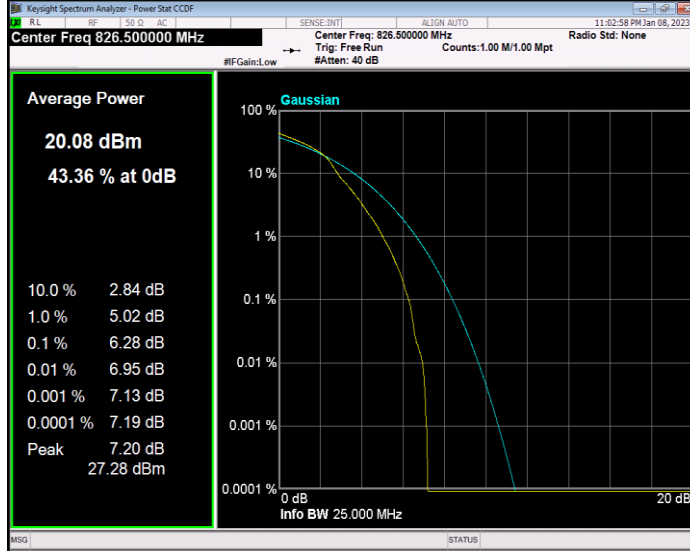

Band5 QPSK BW=1.4MHz Channel=20407 RB Size=1 Position=#0

Band5 QPSK BW=1.4MHz Channel=20525 RB Size=1 Position=#0

Band5 QAM16 BW=3MHz Channel=20635 RB Size=1 Position=#0

Band5 QAM16 BW=5MHz Channel=20425 RB Size=1 Position=#0