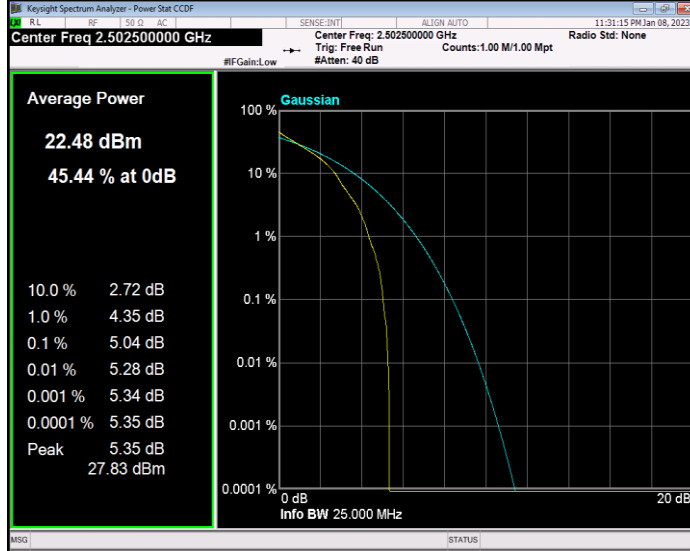

Band7 QPSK BW=5MHz Channel=20775 RB Size=1 Position=#0