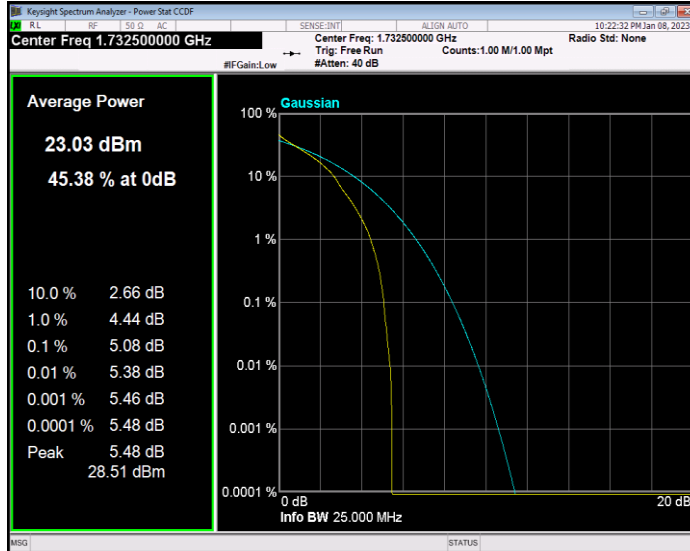

Band4 QPSK BW=5MHz Channel=19975 RB Size=1 Position=#0

Band4 QPSK BW=5MHz Channel=20175 RB Size=1 Position=#0

Band4 QPSK BW=5MHz Channel=20375 RB Size=1 Position=#0

Band5 QAM16 BW=1.4MHz Channel=20525 RB Size=1 Position=#0