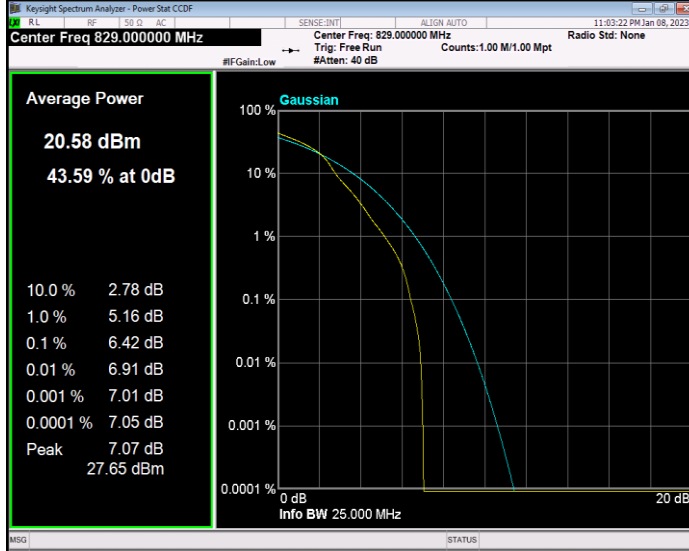

Band5 QAM16 BW=10MHz Channel=20450 RB Size=1 Position=#0