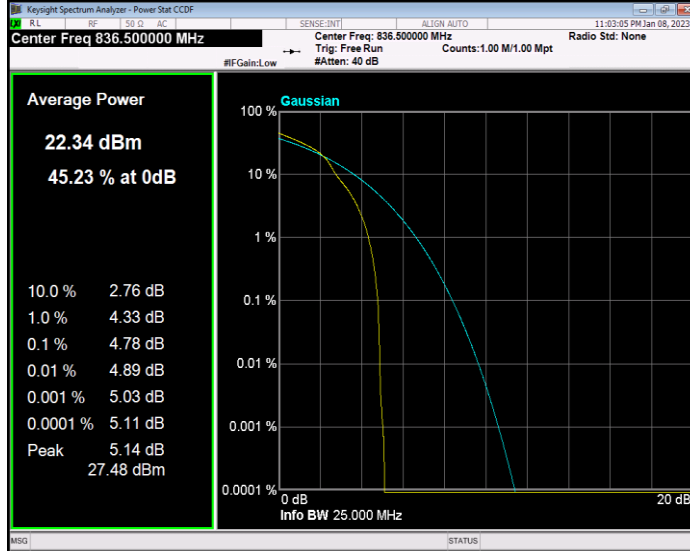

Band5 QAM16 BW=5MHz Channel=20525 RB Size=1 Position=#0