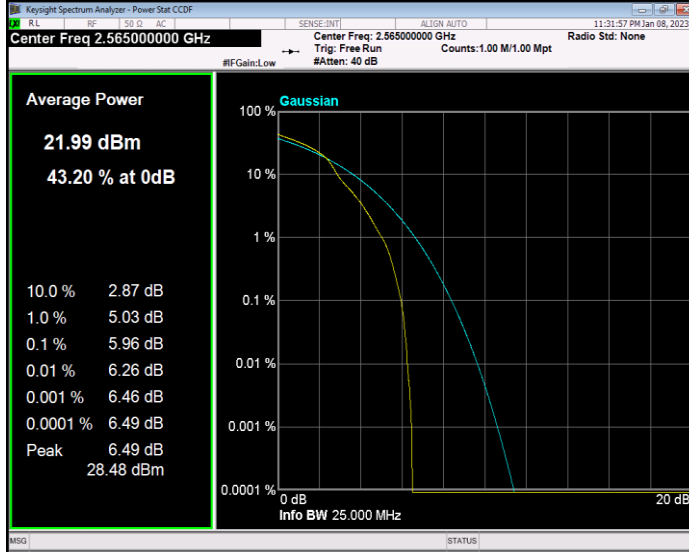

Band7 QAM16 BW=10MHz Channel=21400 RB Size=1 Position=#0