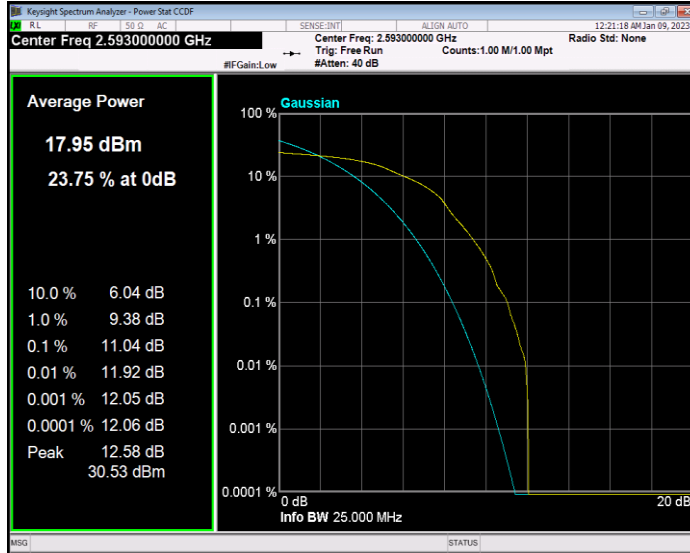

Band41 QAM16 BW=10MHz Channel=40620 RB Size=1 Position=#0