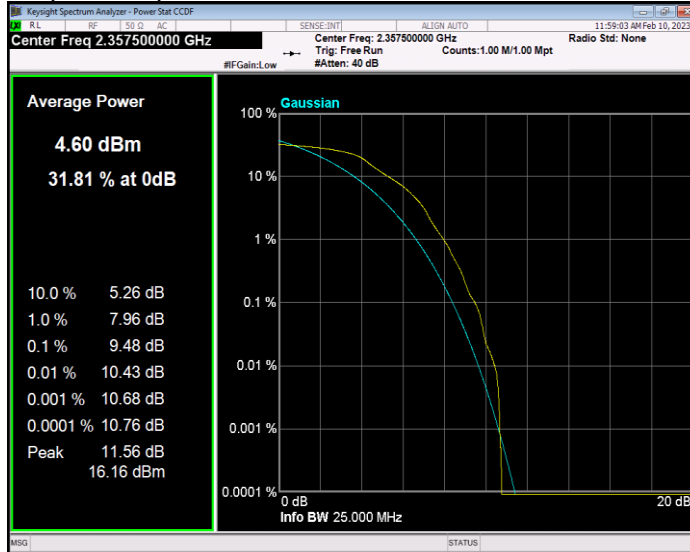

Band40(2350-2360) QPSK BW=5MHz Channel=39225 RB Size=1 Position=#0