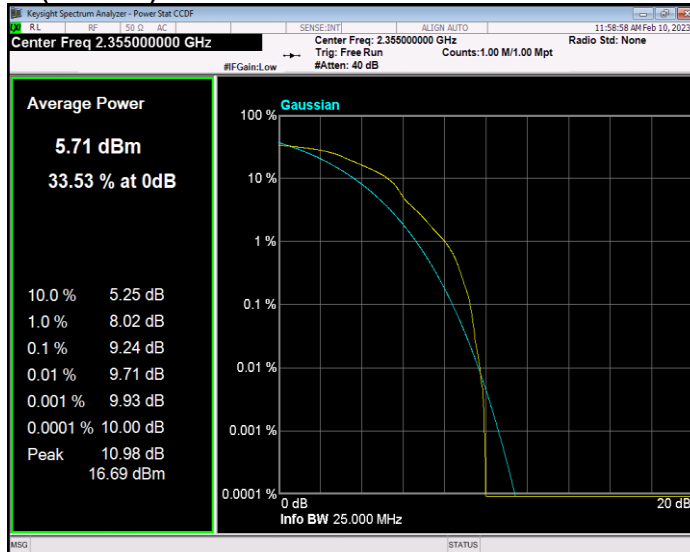

Band40(2350-2360) QAM16 BW=5MHz Channel=39200 RB Size=1 Position=#0