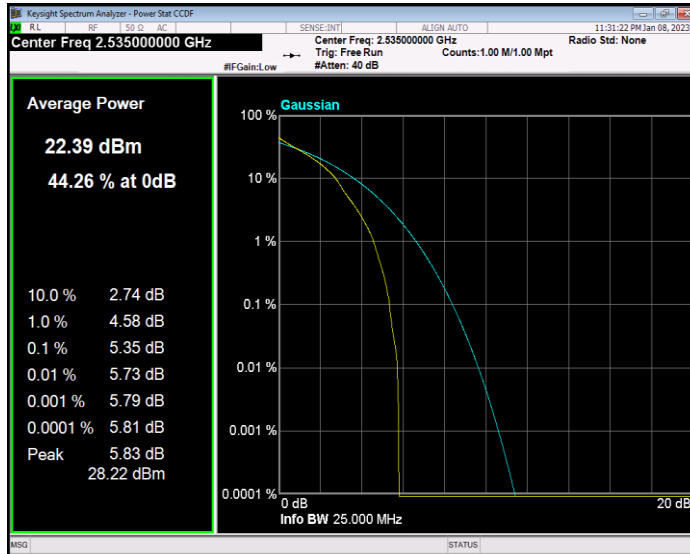

Band7 QPSK BW=5MHz Channel=21100 RB Size=1 Position=#0