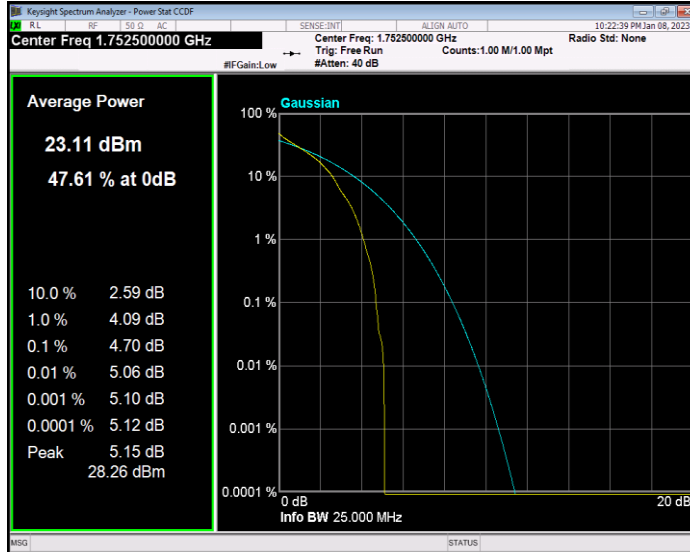

Band4 QPSK BW=5MHz Channel=19975 RB Size=1 Position=#0

Band4 QPSK BW=5MHz Channel=20175 RB Size=1 Position=#0

Band4 QPSK BW=5MHz Channel=20375 RB Size=1 Position=#0

Band5 QAM16 BW=1.4MHz Channel=20525 RB Size=1 Position=#0