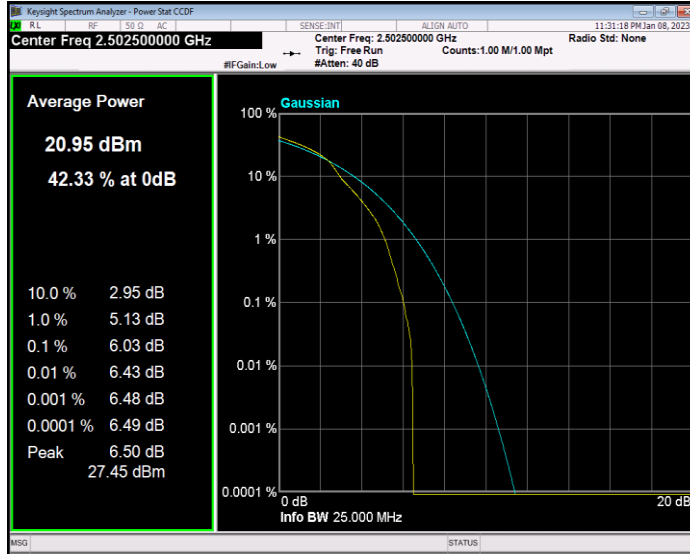

Band7 QAM16 BW=5MHz Channel=20775 RB Size=1 Position=#0