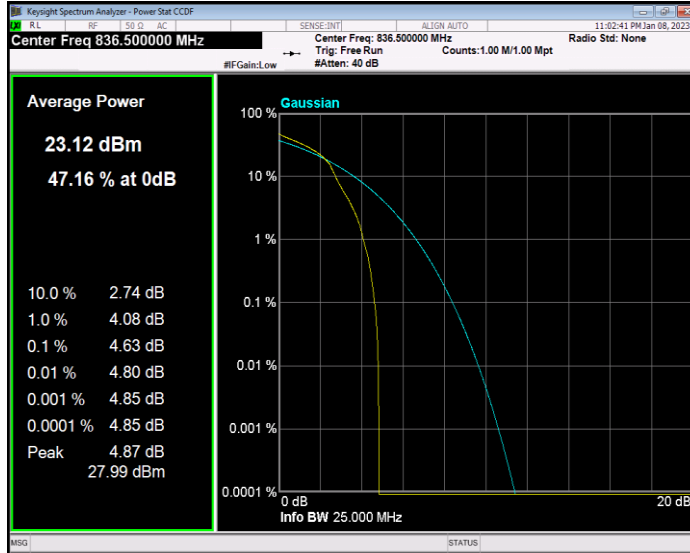

Band5 QAM16 BW=1.4MHz Channel=20407 RB Size=1 Position=#0

Band5 QAM16 BW=10MHz Channel=20600 RB Size=1 Position=#0

Band5 QAM16 BW=3MHz Channel=20415 RB Size=1 Position=#0

Band5 QAM16 BW=3MHz Channel=20525 RB Size=1 Position=#0