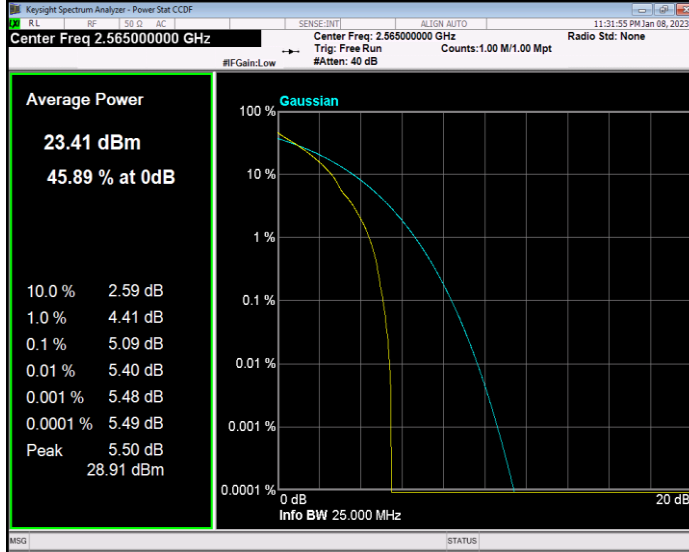

Band7 QPSK BW=10MHz Channel=21400 RB Size=1 Position=#0