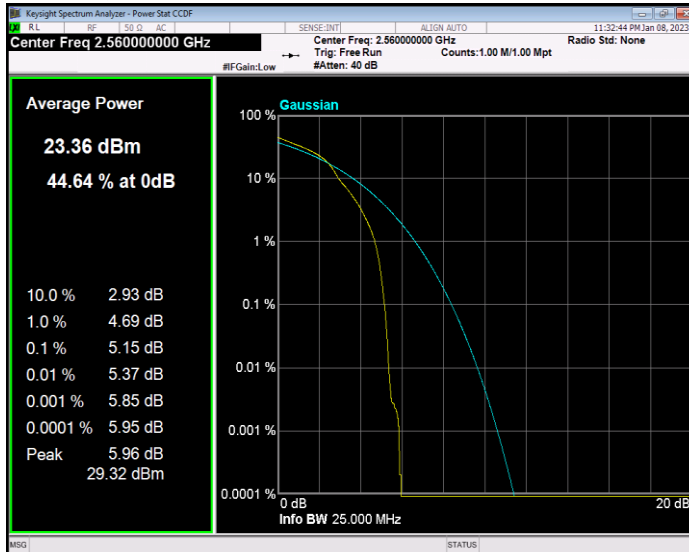

Band7 QAM16 BW=20MHz Channel=21350 RB Size=1 Position=#0