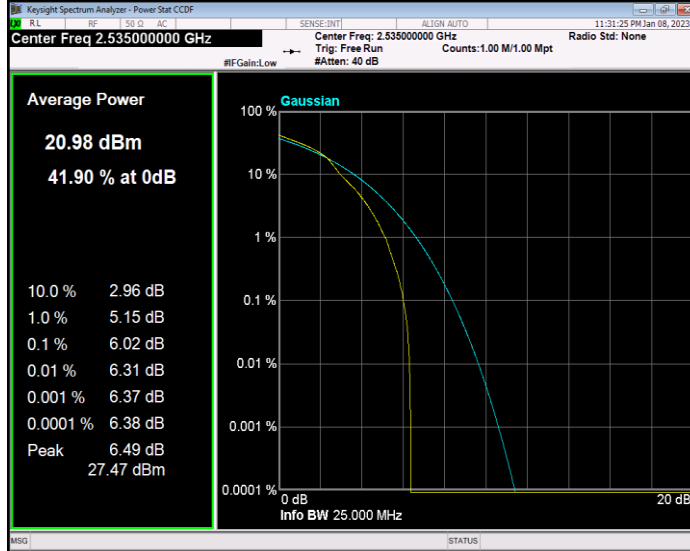

Band7 QAM16 BW=5MHz Channel=21100 RB Size=1 Position=#0