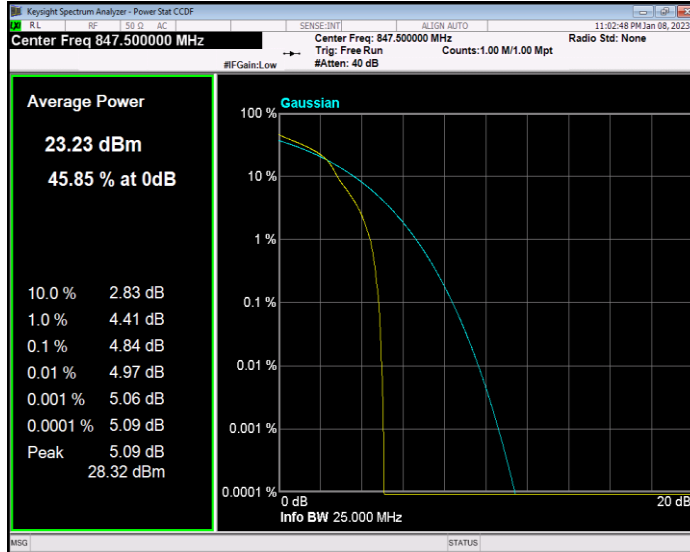

Band5 QAM16 BW=3MHz Channel=20635 RB Size=1 Position=#0