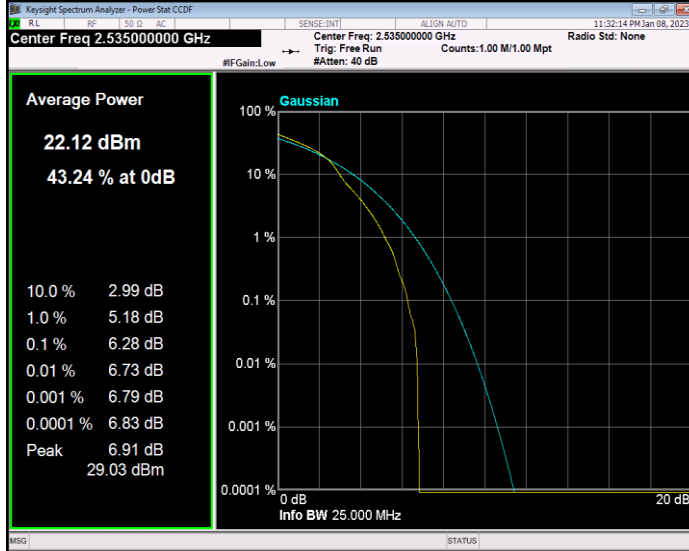

Band7 QAM16 BW=15MHz Channel=21100 RB Size=1 Position=#0