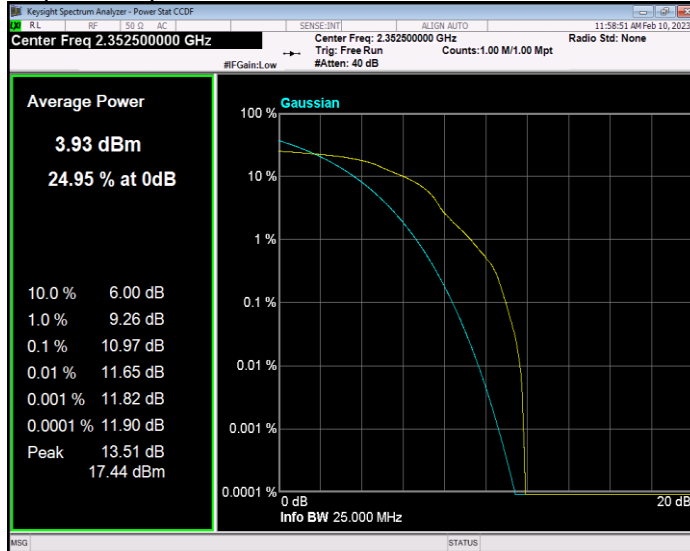

Band40(2350-2360) QAM16 BW=5MHz Channel=39175 RB Size=1 Position=#0