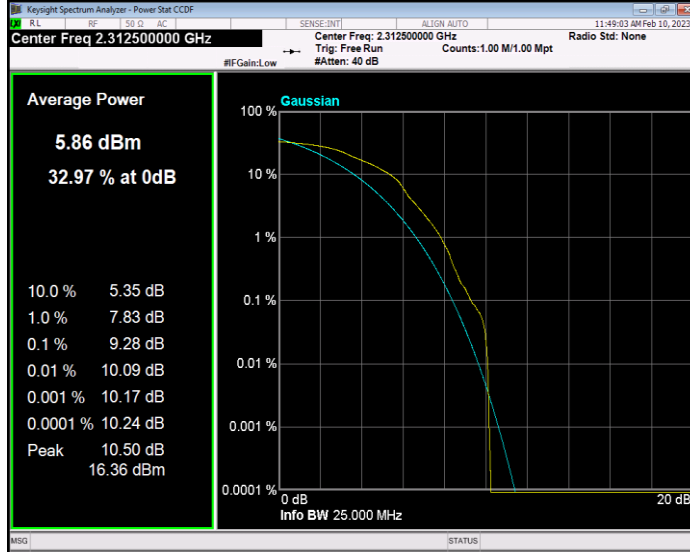

Band40(2305-2315) QAM16 BW=5MHz Channel=38775 RB Size=1 Position=#0