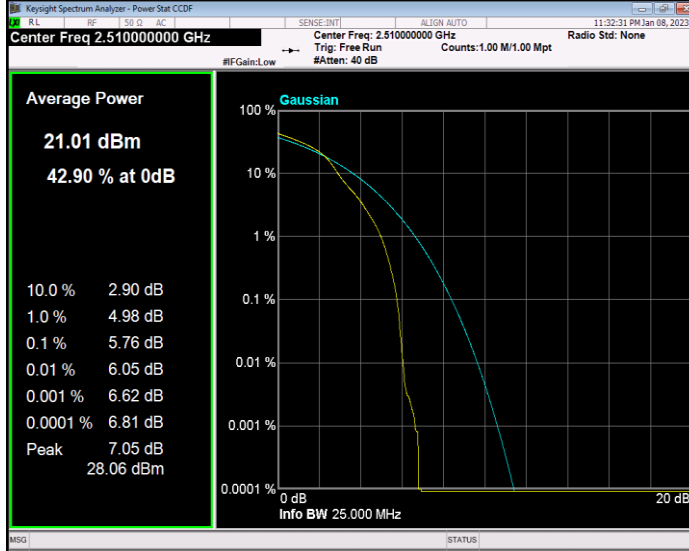

Band7 QAM16 BW=20MHz Channel=20850 RB Size=1 Position=#0