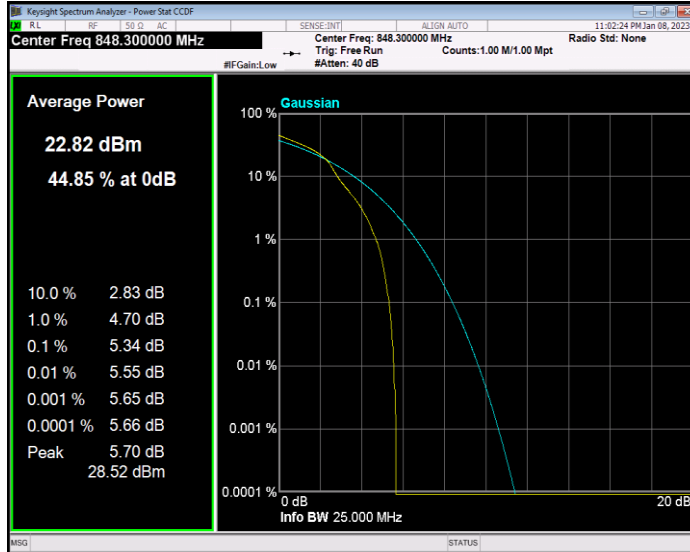

Band5 QAM16 BW=1.4MHz Channel=20643 RB Size=1 Position=#0