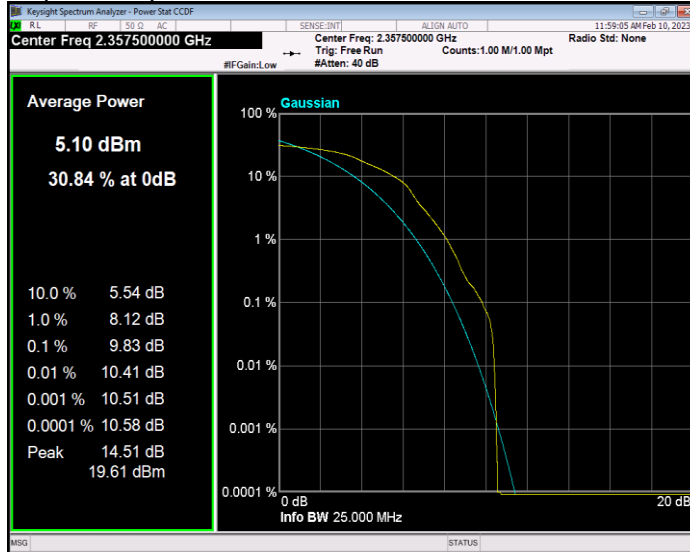

Band40(2350-2360) QAM16 BW=5MHz Channel=39225 RB Size=1 Position=#0