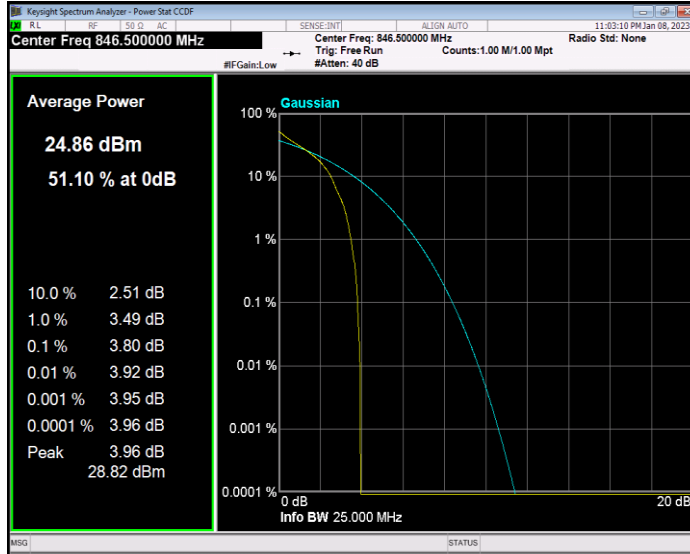

Band5 QPSK BW=5MHz Channel=20625 RB Size=1 Position=#0