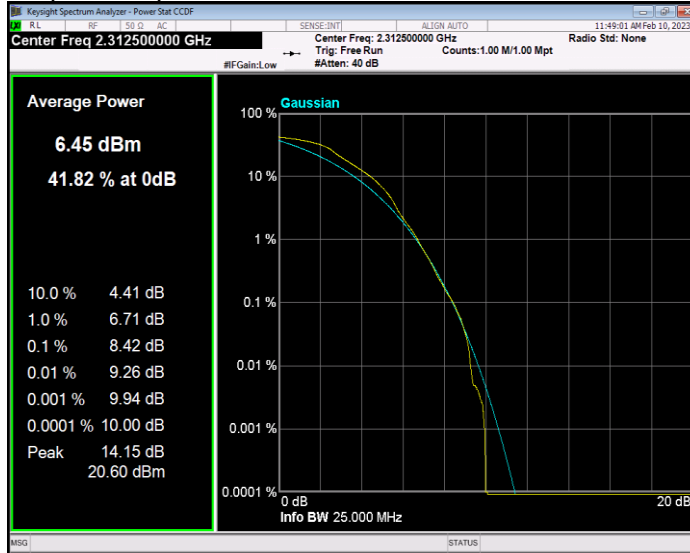

Band40(2305-2315) QPSK BW=5MHz Channel=38775 RB Size=1 Position=#0