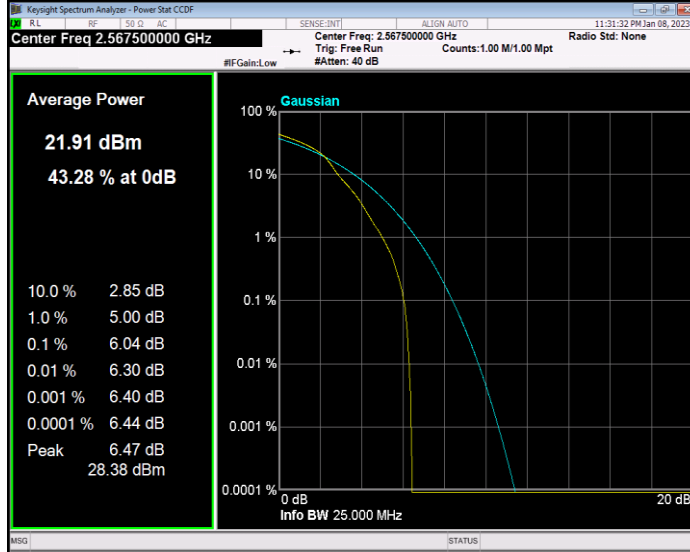

Band7 QAM16 BW=5MHz Channel=21425 RB Size=1 Position=#0