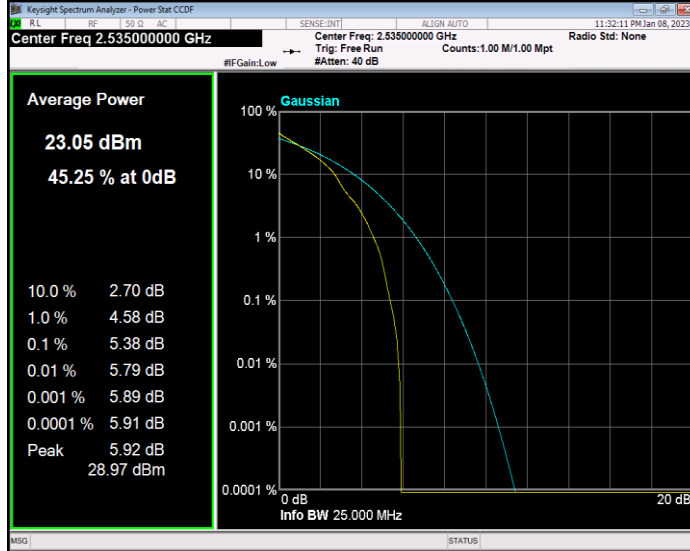

Band7 QPSK BW=15MHz Channel=21100 RB Size=1 Position=#0