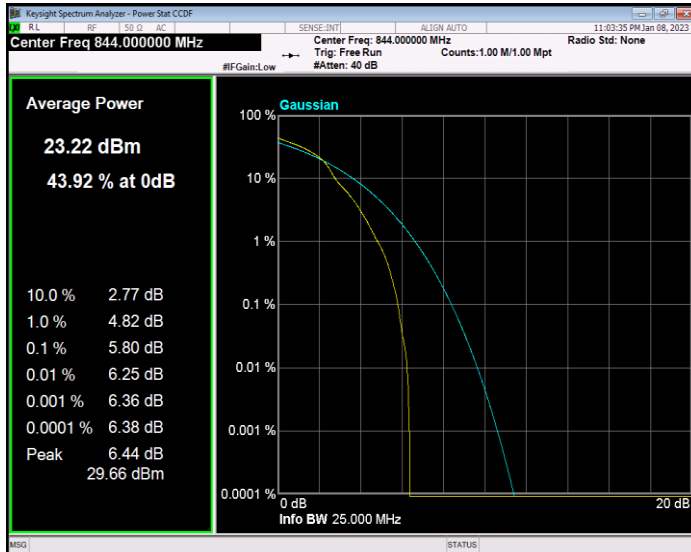

Band5 QAM16 BW=10MHz Channel=20600 RB Size=1 Position=#0