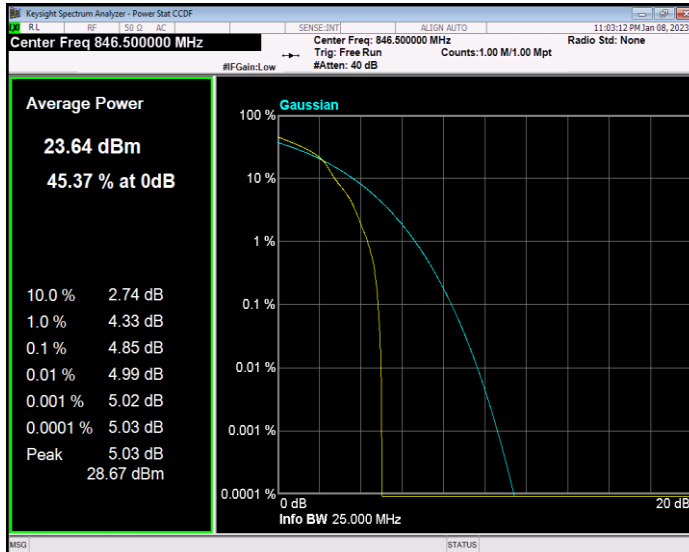

Band5 QAM16 BW=1.4MHz Channel=20643 RB Size=1 Position=#0

Band5 QAM16 BW=10MHz Channel=20450 RB Size=1 Position=#0

Band5 QAM16 BW=10MHz Channel=20525 RB Size=1 Position=#0

Band5 QAM16 BW=5MHz Channel=20625 RB Size=1 Position=#0