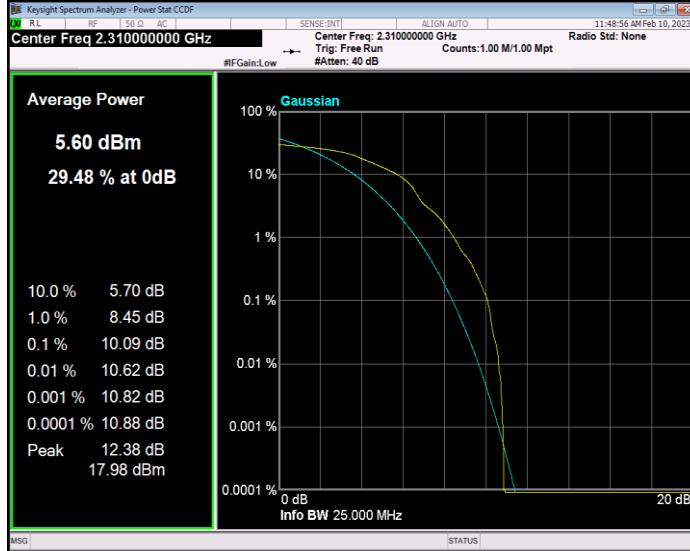

Band40(2305-2315) QAM16 BW=5MHz Channel=38750 RB Size=1 Position=#0