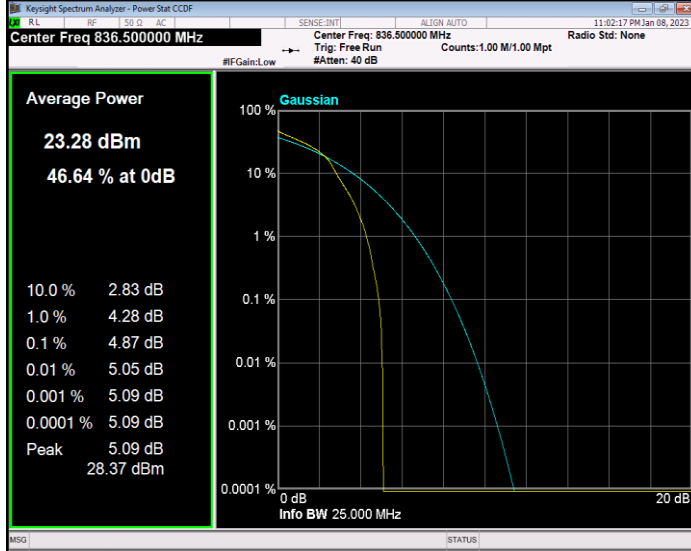

Band4 QPSK BW=5MHz Channel=19975 RB Size=1 Position=#0

Band4 QPSK BW=5MHz Channel=20175 RB Size=1 Position=#0

Band4 QPSK BW=5MHz Channel=20375 RB Size=1 Position=#0

Band5 QAM16 BW=1.4MHz Channel=20525 RB Size=1 Position=#0