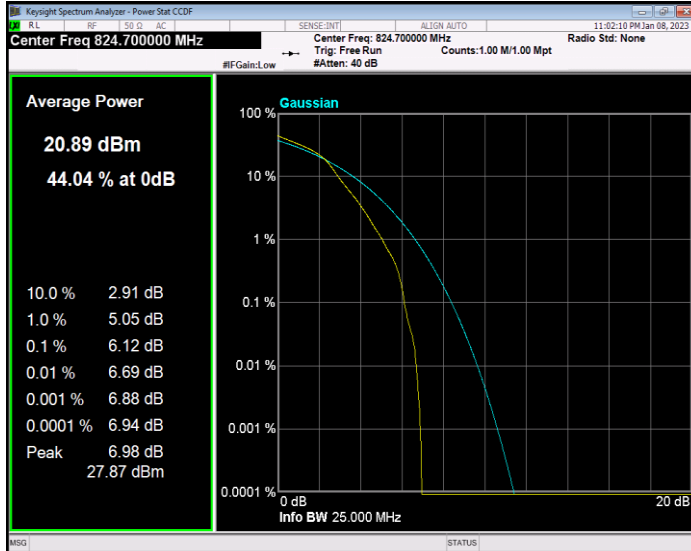

Band5 QAM16 BW=1.4MHz Channel=20407 RB Size=1 Position=#0