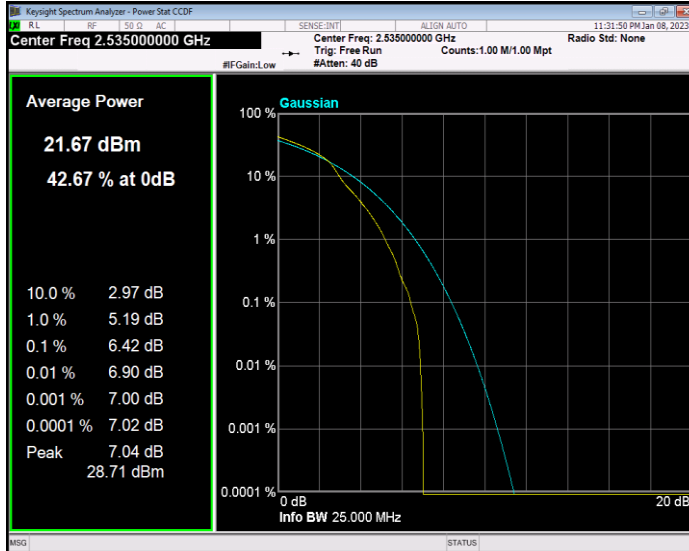

Band7 QAM16 BW=15MHz Channel=21100 RB Size=1 Position=#0

Band7 QAM16 BW=10MHz Channel=21400 RB Size=1 Position=#0

Band7 QAM16 BW=10MHz Channel=20800 RB Size=1 Position=#0

Band7 QAM16 BW=10MHz Channel=21100 RB Size=1 Position=#0