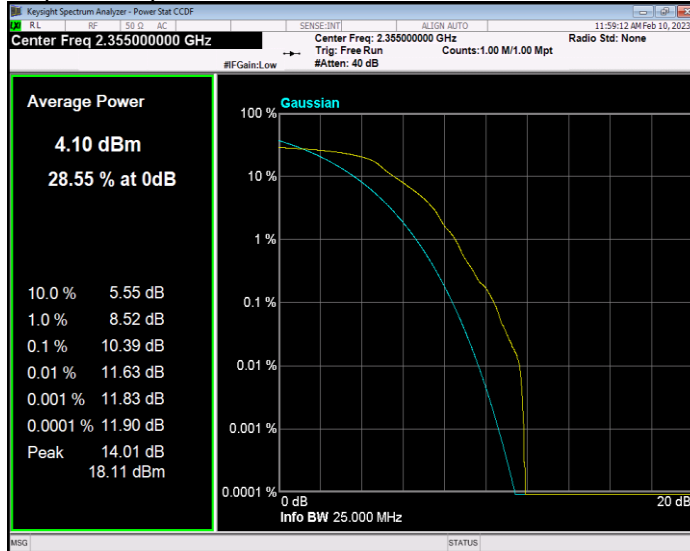

Band40(2350-2360) QPSK BW=10MHz Channel=39200 RB Size=1 Position=#0