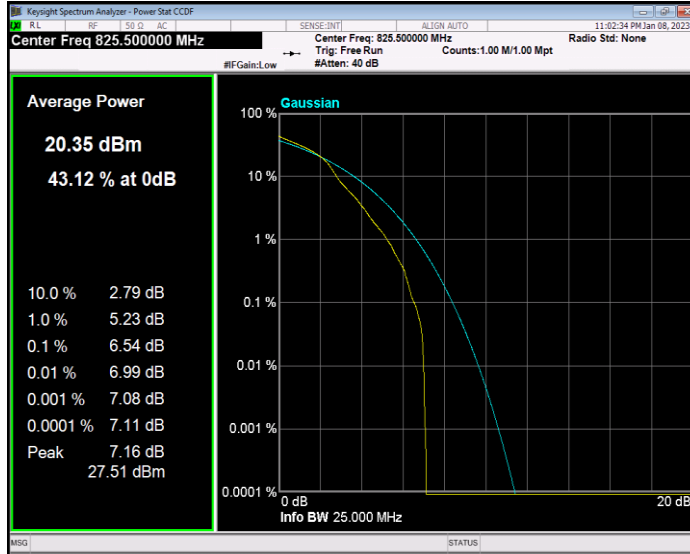

Band5 QAM16 BW=3MHz Channel=20415 RB Size=1 Position=#0