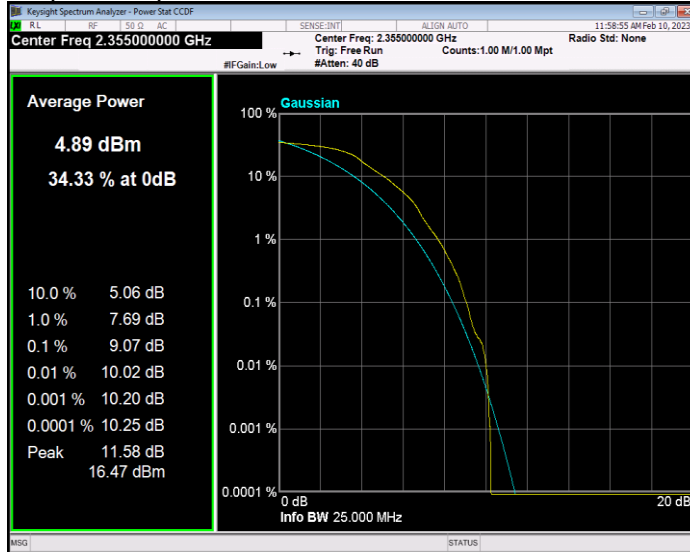

Band40(2350-2360) QPSK BW=5MHz Channel=39200 RB Size=1 Position=#0