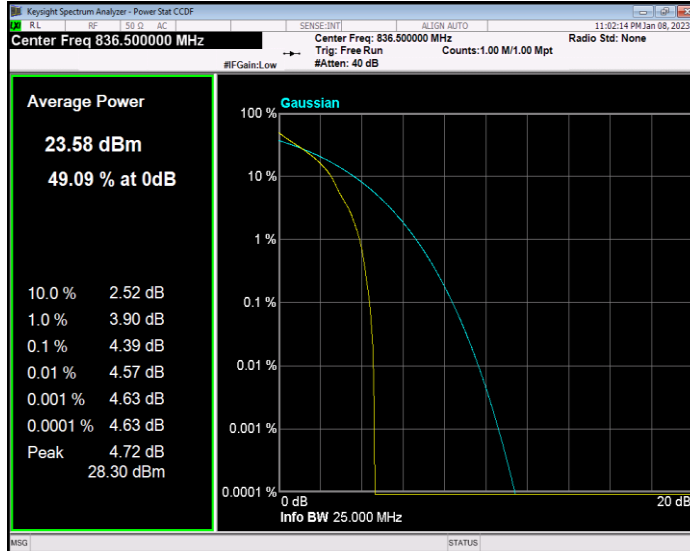

Band5 QPSK BW=1.4MHz Channel=20525 RB Size=1 Position=#0