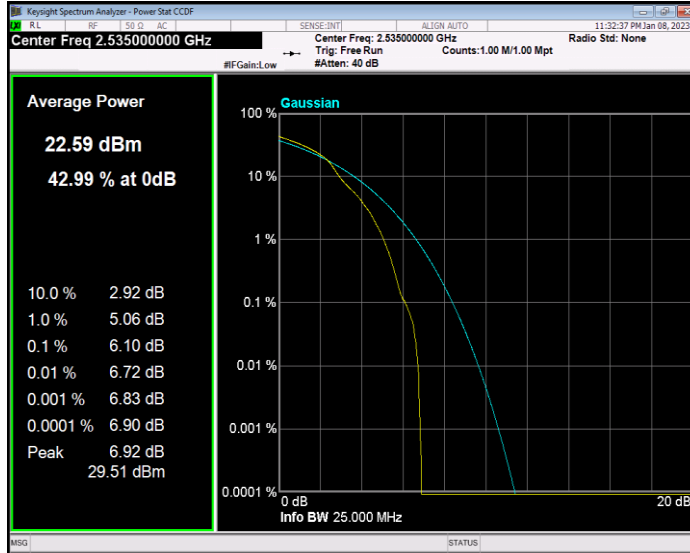

Band7 QAM16 BW=20MHz Channel=21100 RB Size=1 Position=#0