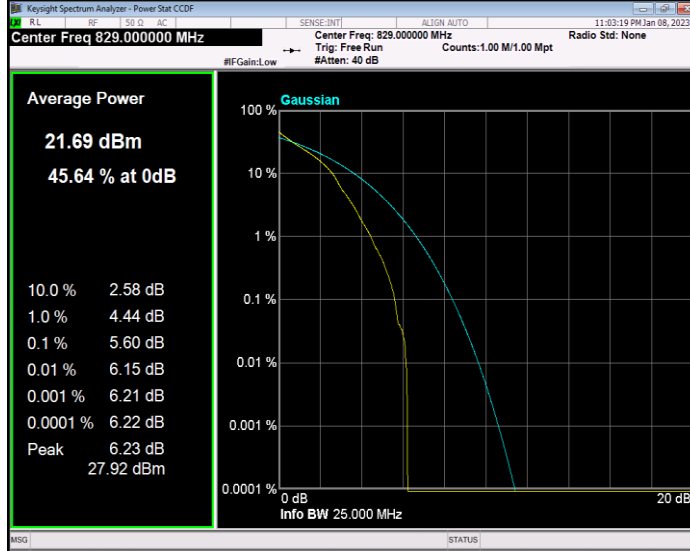

Band5 QPSK BW=10MHz Channel=20450 RB Size=1 Position=#0