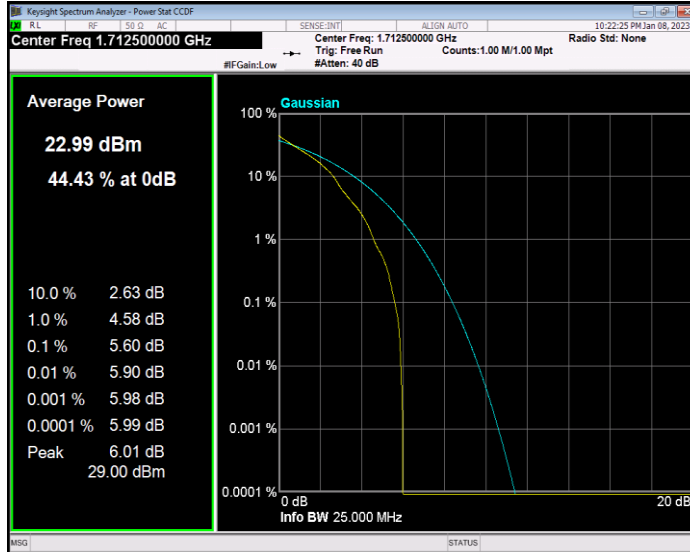

Band4 QPSK BW=5MHz Channel=19975 RB Size=1 Position=#0

Band4 QPSK BW=5MHz Channel=20175 RB Size=1 Position=#0

Band4 QPSK BW=5MHz Channel=20375 RB Size=1 Position=#0

Band5 QAM16 BW=1.4MHz Channel=20525 RB Size=1 Position=#0