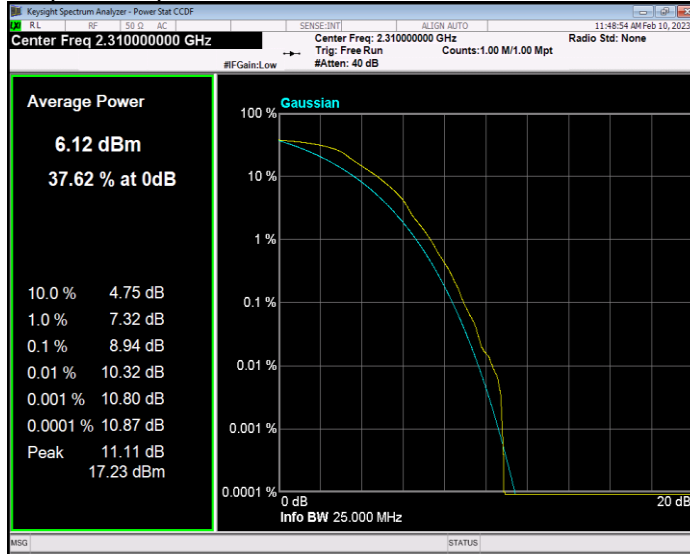

Band40(2305-2315) QPSK BW=5MHz Channel=38750 RB Size=1 Position=#0