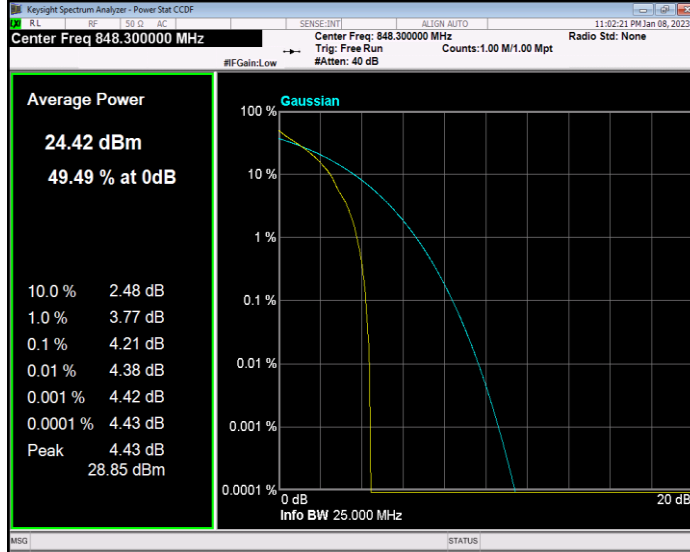

Band5 QPSK BW=1.4MHz Channel=20643 RB Size=1 Position=#0