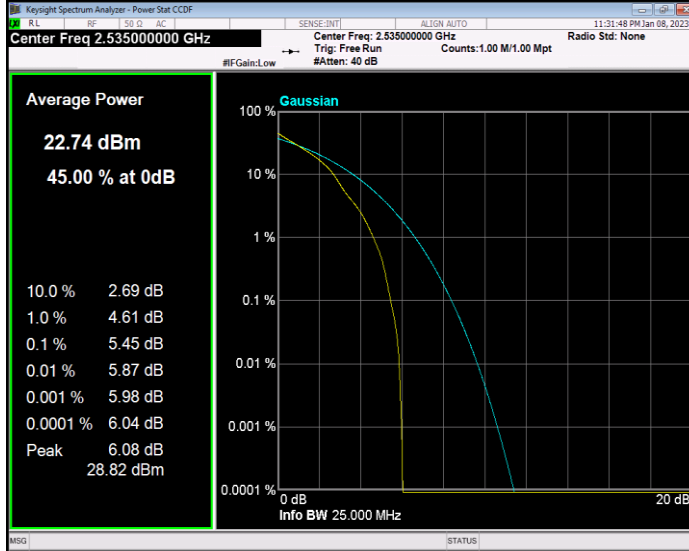

Band7 QPSK BW=10MHz Channel=21100 RB Size=1 Position=#0