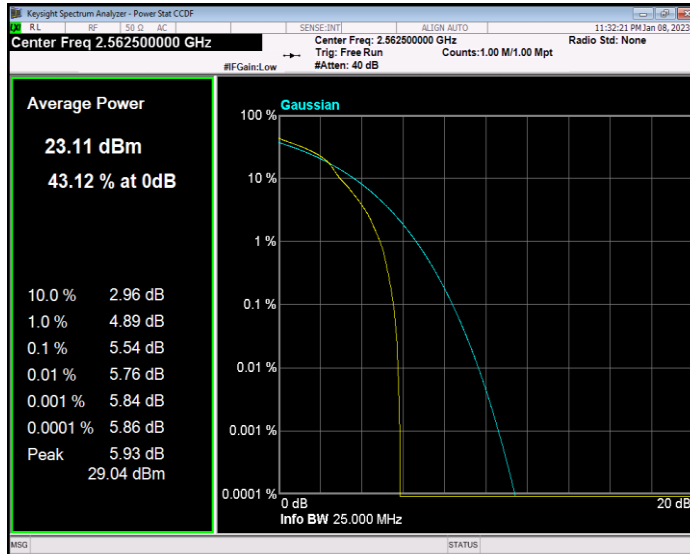

Band7 QAM16 BW=20MHz Channel=21350 RB Size=1 Position=#0

Band7 QAM16 BW=5MHz Channel=20775 RB Size=1 Position=#0

Band7 QAM16 BW=20MHz Channel=21100 RB Size=1 Position=#0

Band7 QAM16 BW=15MHz Channel=21375 RB Size=1 Position=#0