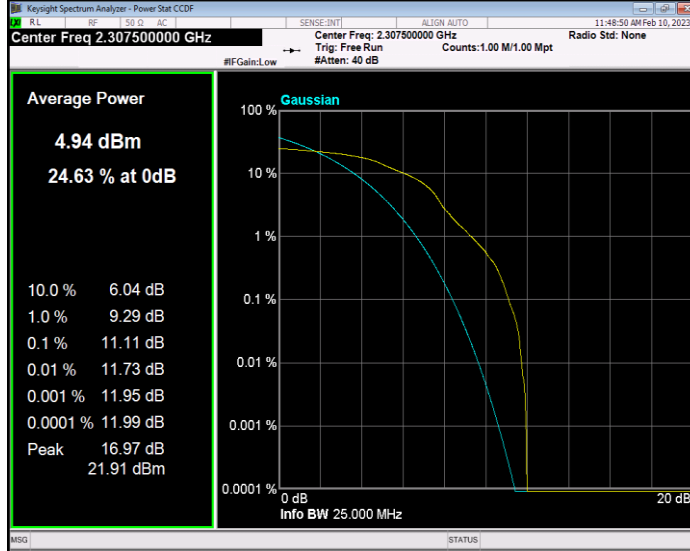

Band40(2305-2315) QAM16 BW=5MHz Channel=38725 RB Size=1 Position=#0