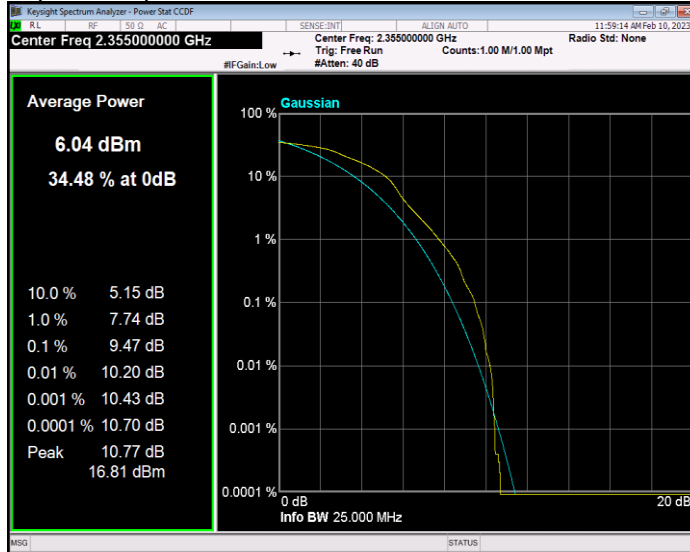

Band7 QPSK BW=20MHz Channel=20850 RB Size=1 Position=#0

Band7 QPSK BW=5MHz Channel=21425 RB Size=1 Position=#0

Band7 QPSK BW=5MHz Channel=21100 RB Size=1 Position=#0

Band40(2350-2360) QAM16 BW=10MHz Channel=39200 RB Size=1 Position=#0