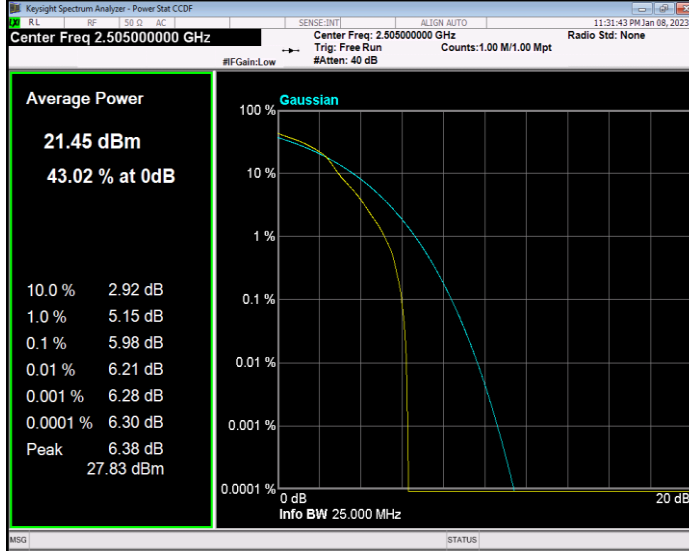

Band7 QAM16 BW=10MHz Channel=20800 RB Size=1 Position=#0