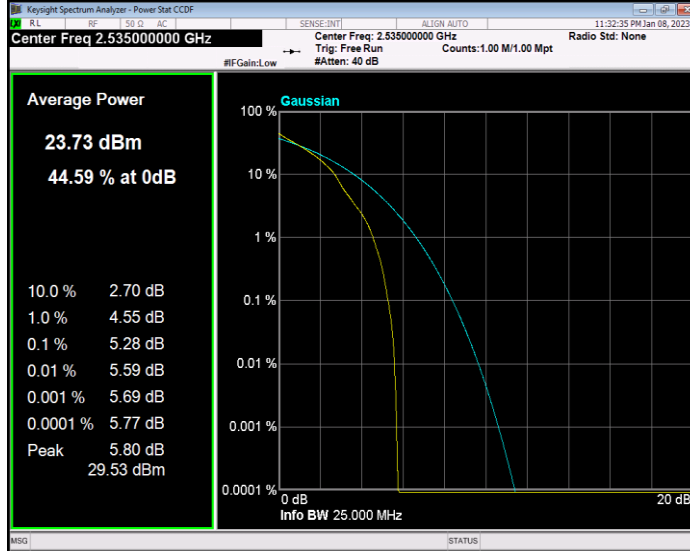

Band7 QAM16 BW=5MHz Channel=21100 RB Size=1 Position=#0

Band7 QAM16 BW=5MHz Channel=21425 RB Size=1 Position=#0

Band7 QPSK BW=10MHz Channel=20800 RB Size=1 Position=#0

Band7 QPSK BW=20MHz Channel=21100 RB Size=1 Position=#0