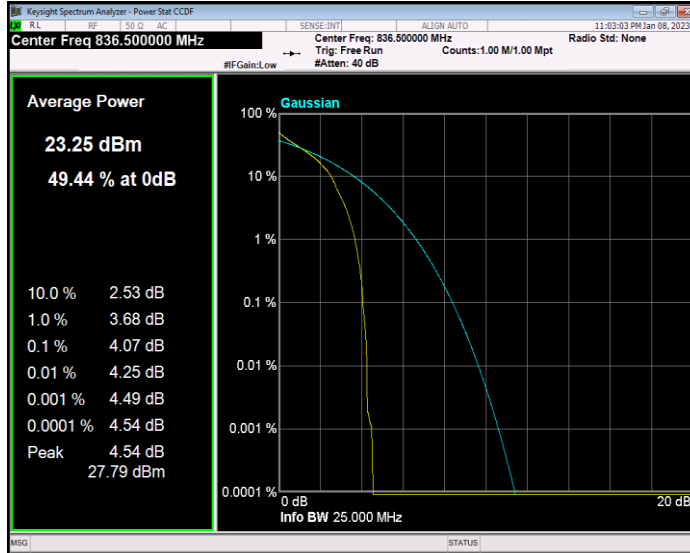

Band5 QPSK BW=5MHz Channel=20525 RB Size=1 Position=#0