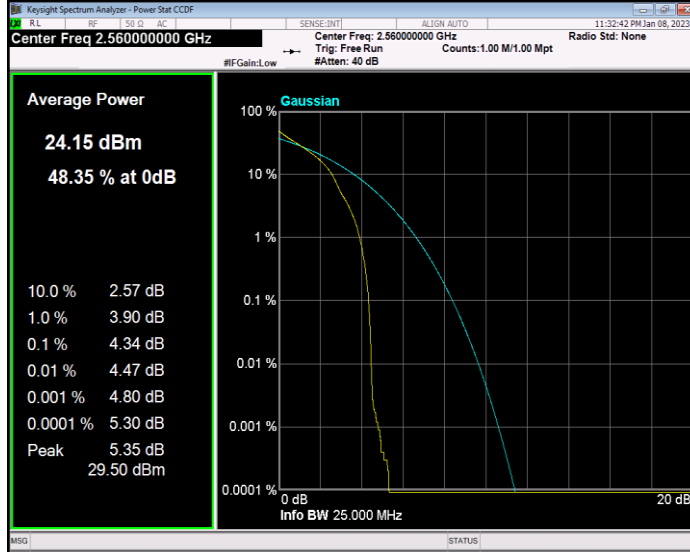

Band7 QPSK BW=20MHz Channel=21350 RB Size=1 Position=#0