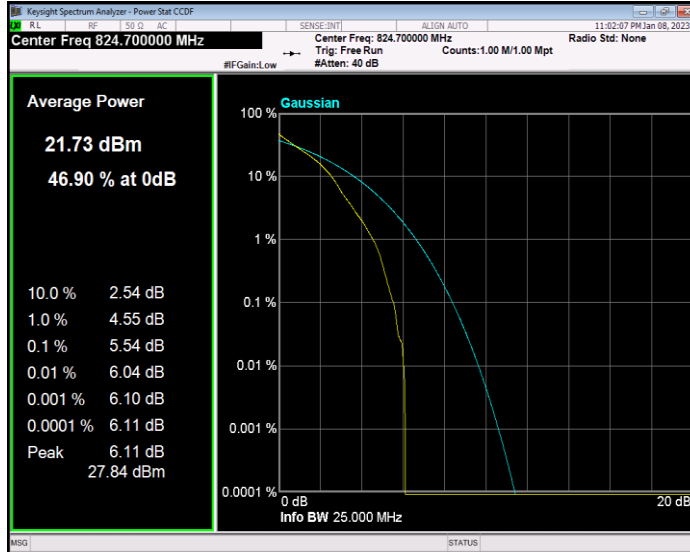

Band5 QPSK BW=1.4MHz Channel=20407 RB Size=1 Position=#0