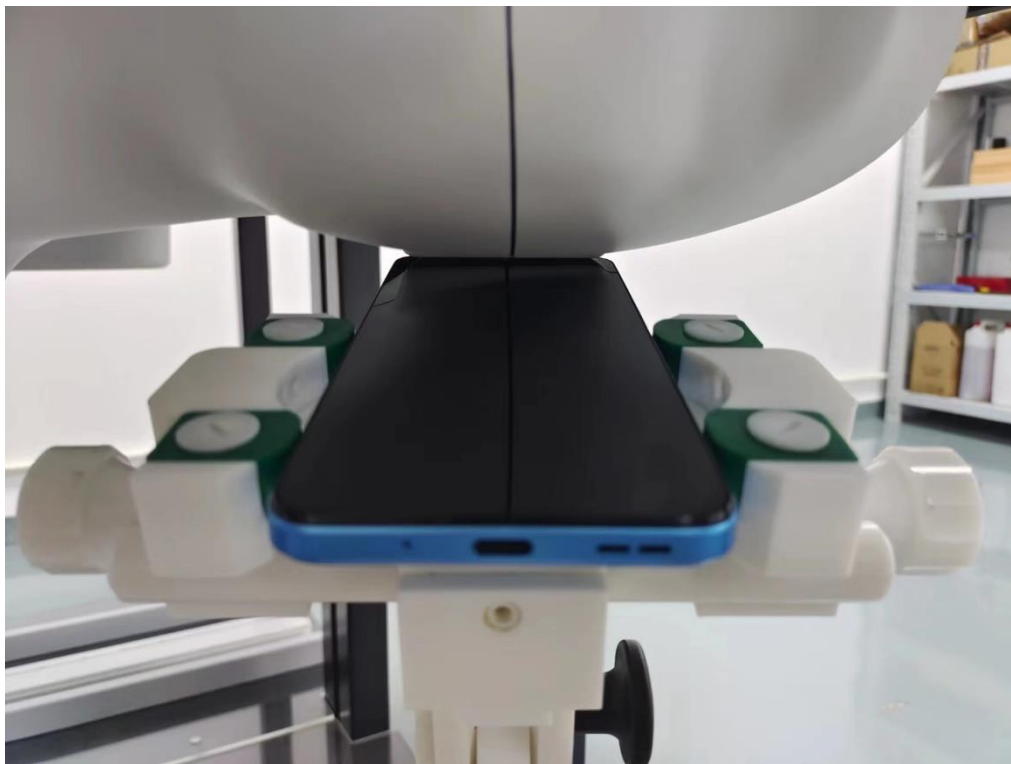

## 2A9SN-A151\_SAR Setup photos

Right Touch

Right Tilt

Left Touch

Left Tilt

Body Front side (separation distance is 10mm)

Body Back side (separation distance is 10mm)

Body Left side (separation distance is 10mm)

Body Right side (separation distance is 10mm)

Body Bottom side (separation distance is 10mm)

Body Top side (separation distance is 10mm)