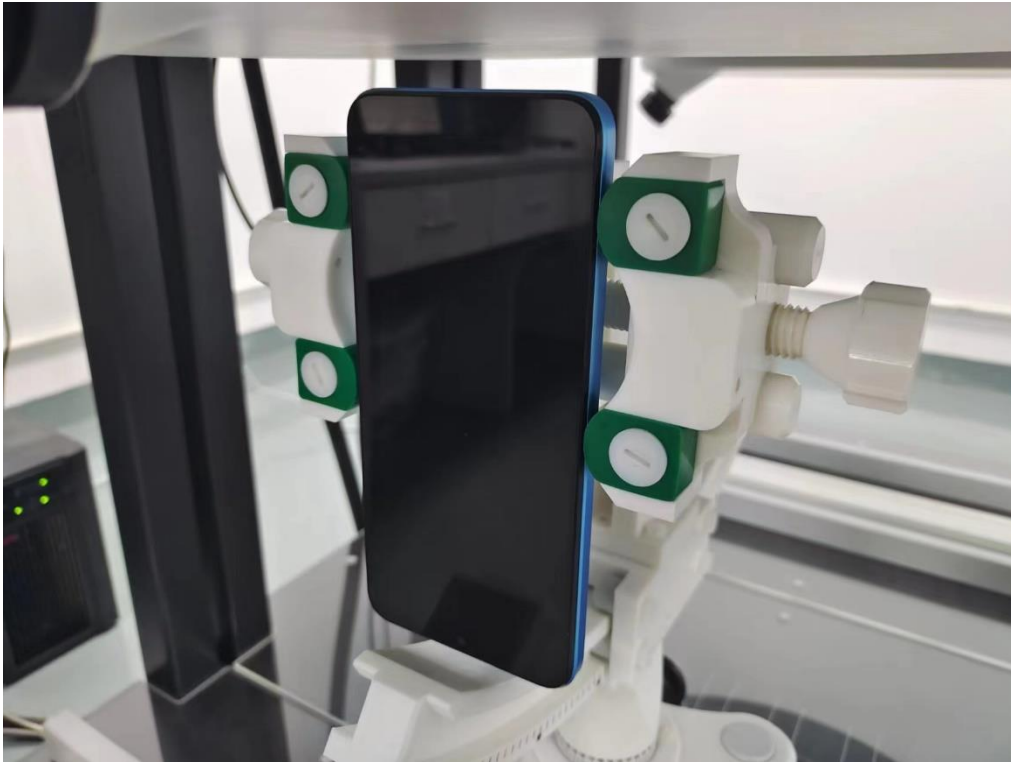

## 2A9SN-A151\_SAR Setup photos

Right Touch

Right Tilt

Left Touch

Left Tilt

Body Front side (separation distance is 10mm)

Body Back side (separation distance is 10mm)

Body Left side (separation distance is 10mm)

Body Right side (separation distance is 10mm)

Body Bottom side (separation distance is 10mm)

Body Top side (separation distance is 10mm)