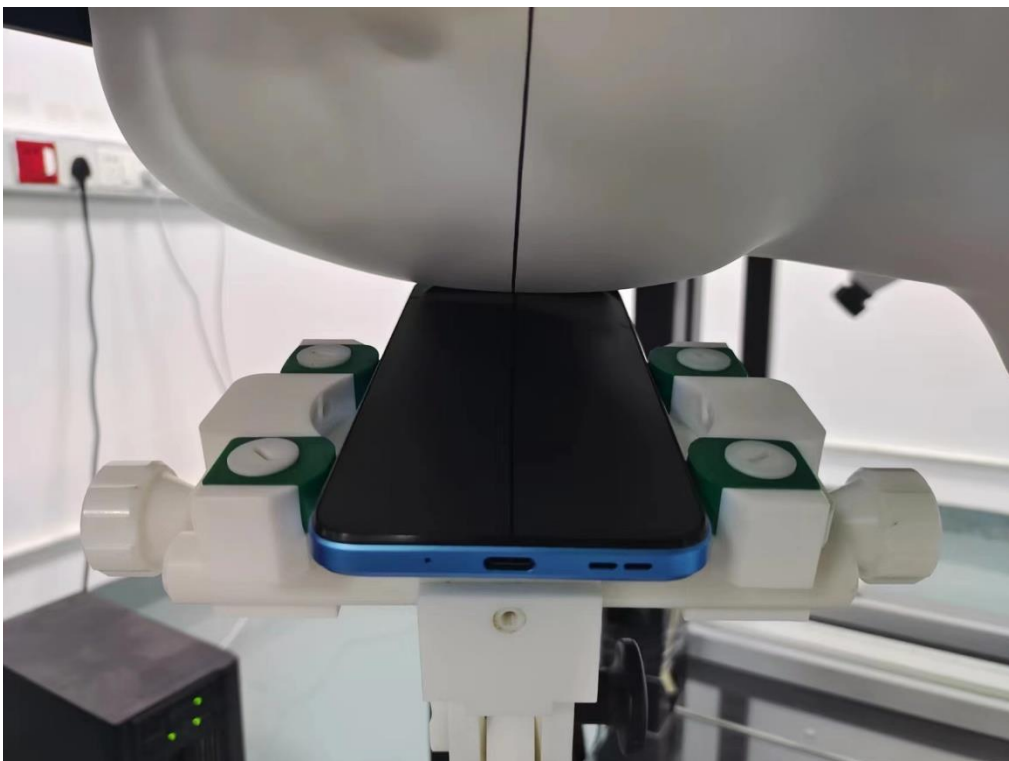

## 2A9SN-A151\_SAR Setup photos

Right Touch

Right Tilt

Left Touch

Left Tilt

Body Front side (separation distance is 10mm)

Body Back side (separation distance is 10mm)

Body Left side (separation distance is 10mm)

Body Right side (separation distance is 10mm)

Body Bottom side (separation distance is 10mm)

Body Top side (separation distance is 10mm)