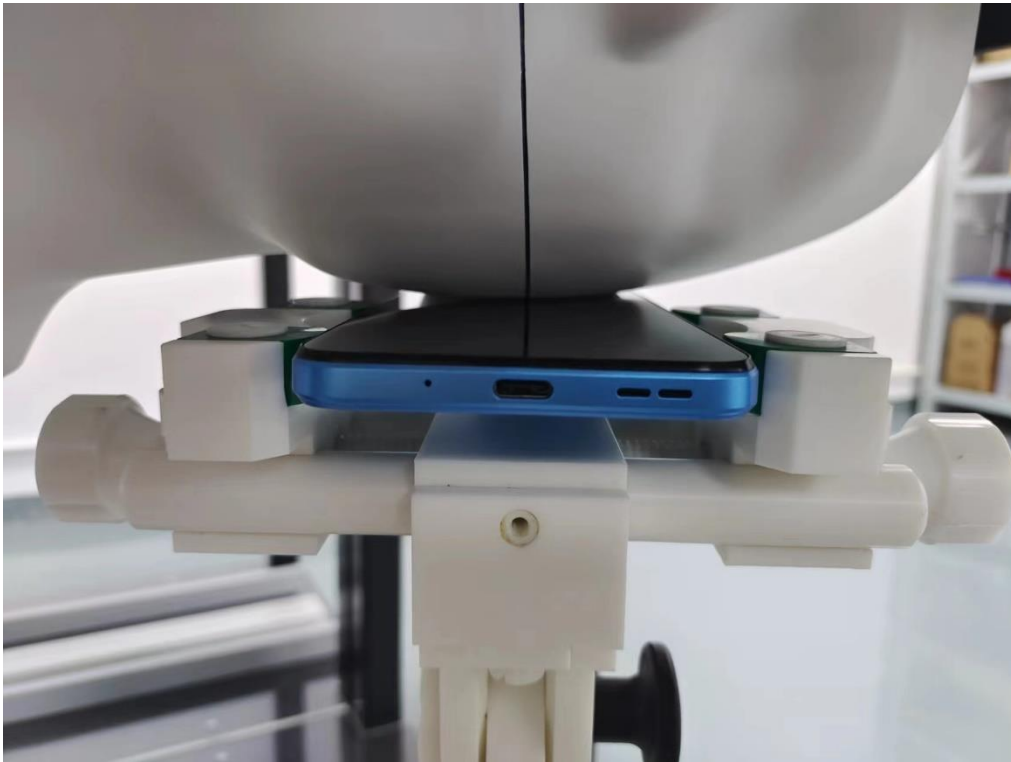

## 2A9SN-A151\_SAR Setup photos

Right Touch

Right Tilt

Left Touch

Left Tilt

Body Front side (separation distance is 10mm)

Body Back side (separation distance is 10mm)

Body Left side (separation distance is 10mm)

Body Right side (separation distance is 10mm)

Body Bottom side (separation distance is 10mm)

Body Top side (separation distance is 10mm)