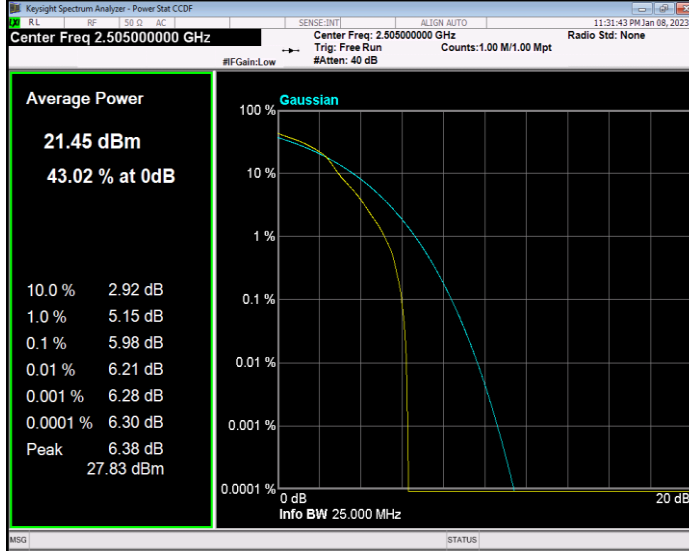

Band7 QAM16 BW=15MHz Channel=20825 RB Size=1 Position=#0

Band7 QAM16 BW=15MHz Channel=21100 RB Size=1 Position=#0

Band7 QAM16 BW=10MHz Channel=21400 RB Size=1 Position=#0

Band7 QAM16 BW=10MHz Channel=20800 RB Size=1 Position=#0