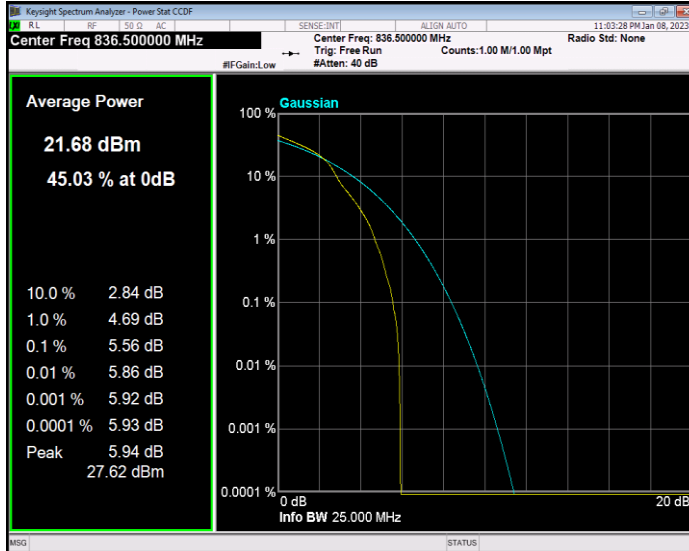

Band5 QAM16 BW=3MHz Channel=20525 RB Size=1 Position=#0

Band5 QAM16 BW=1.4MHz Channel=20643 RB Size=1 Position=#0

Band5 QAM16 BW=10MHz Channel=20450 RB Size=1 Position=#0

Band5 QAM16 BW=10MHz Channel=20525 RB Size=1 Position=#0