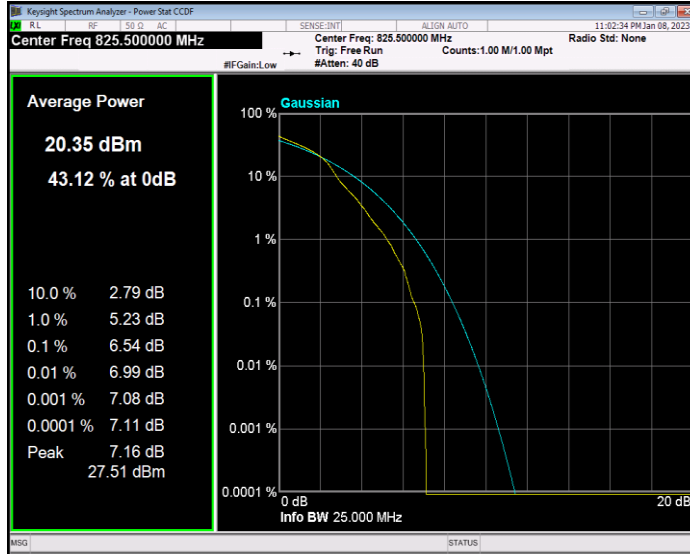

Band5 QAM16 BW=1.4MHz Channel=20525 RB Size=1 Position=#0

Band5 QAM16 BW=1.4MHz Channel=20407 RB Size=1 Position=#0

Band5 QAM16 BW=10MHz Channel=20600 RB Size=1 Position=#0

Band5 QAM16 BW=3MHz Channel=20415 RB Size=1 Position=#0