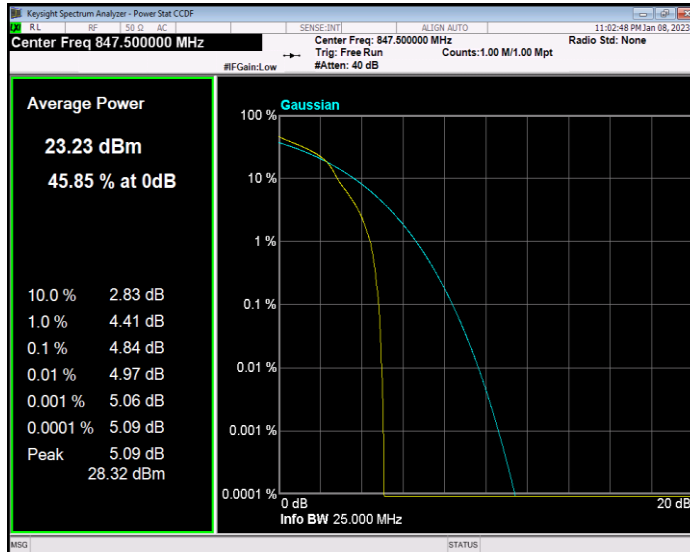

Band5 QAM16 BW=5MHz Channel=20625 RB Size=1 Position=#0

Band5 QPSK BW=1.4MHz Channel=20407 RB Size=1 Position=#0

Band5 QPSK BW=1.4MHz Channel=20525 RB Size=1 Position=#0

Band5 QAM16 BW=3MHz Channel=20635 RB Size=1 Position=#0