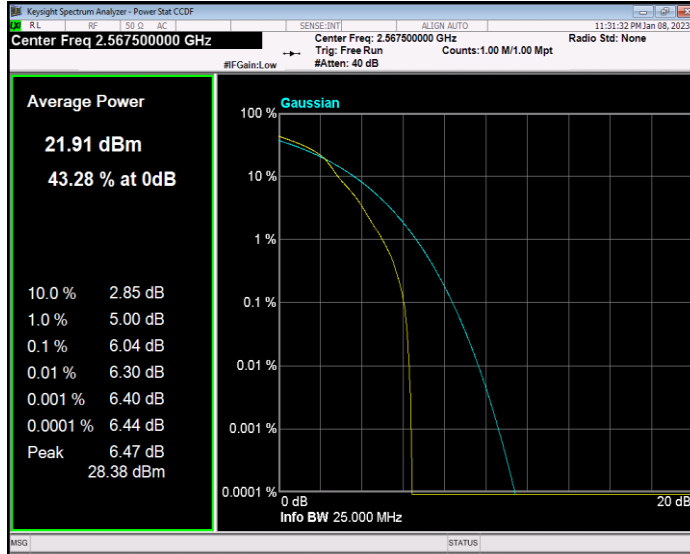

Band7 QAM16 BW=5MHz Channel=21425 RB Size=1 Position=#0