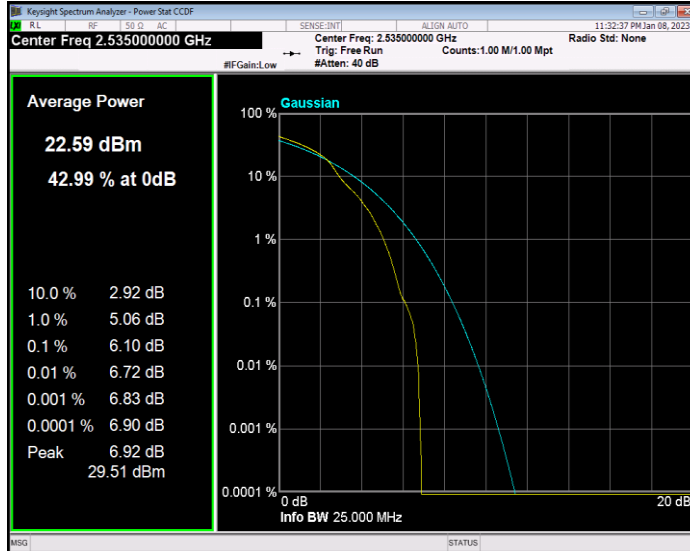

Band7 QAM16 BW=10MHz Channel=21100 RB Size=1 Position=#0

Band7 QAM16 BW=20MHz Channel=21350 RB Size=1 Position=#0

Band7 QAM16 BW=5MHz Channel=20775 RB Size=1 Position=#0

Band7 QAM16 BW=20MHz Channel=21100 RB Size=1 Position=#0