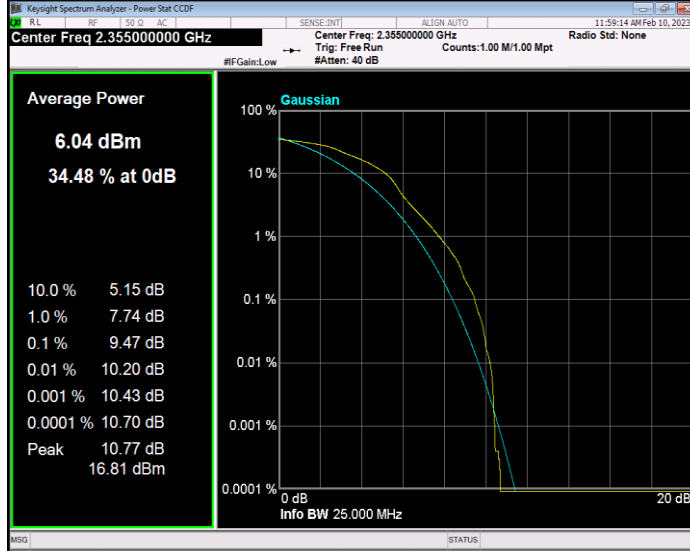

Band40(2350-2360) QAM16 BW=10MHz Channel=39200 RB Size=1 Position=#0