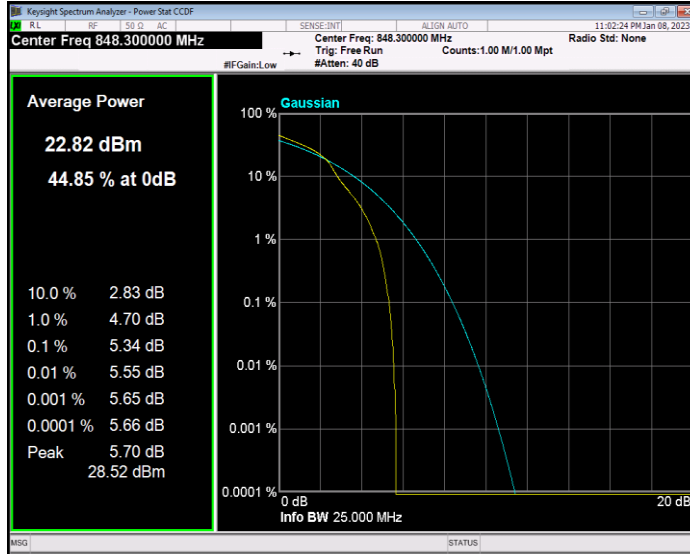

Band5 QAM16 BW=1.4MHz Channel=20643 RB Size=1 Position=#0