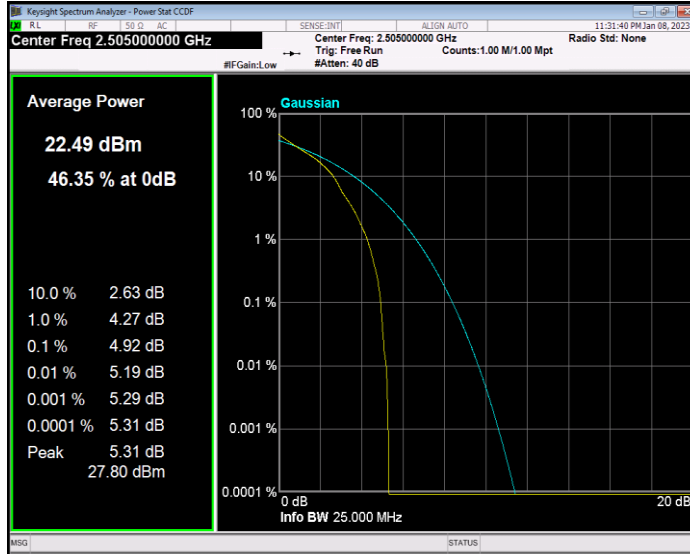

Band7 QPSK BW=15MHz Channel=20825 RB Size=1 Position=#0

Band7 QAM16 BW=5MHz Channel=21100 RB Size=1 Position=#0

Band7 QAM16 BW=5MHz Channel=21425 RB Size=1 Position=#0

Band7 QPSK BW=10MHz Channel=20800 RB Size=1 Position=#0