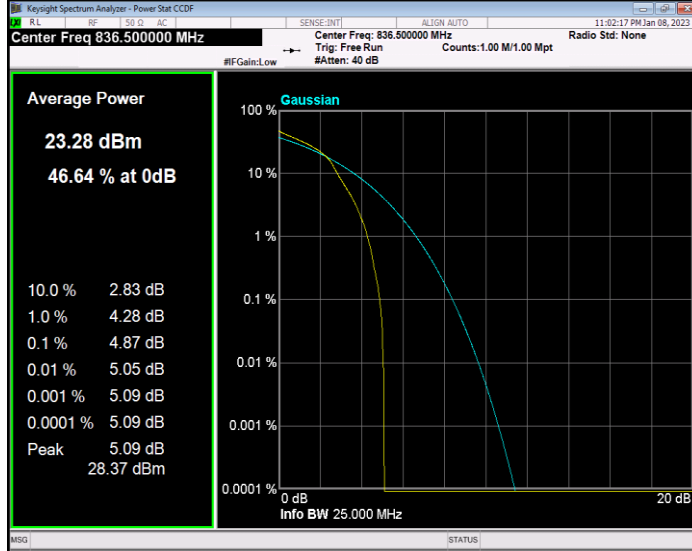

Band5 QAM16 BW=1.4MHz Channel=20525 RB Size=1 Position=#0