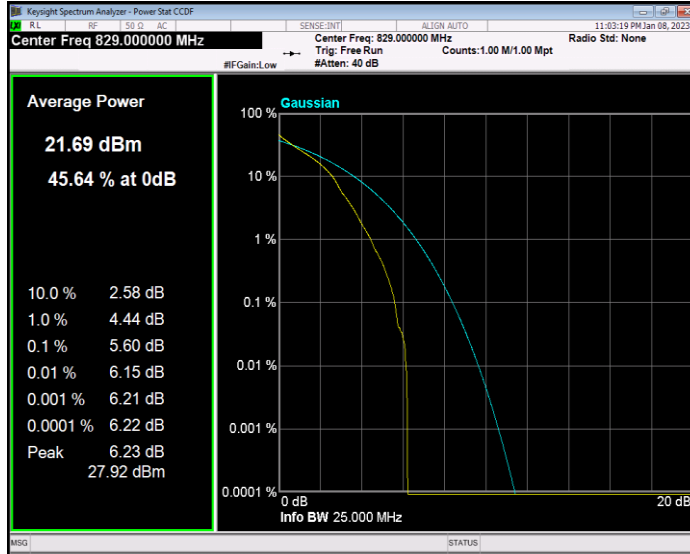

Band5 QAM16 BW=5MHz Channel=20425 RB Size=1 Position=#0

Band5 QAM16 BW=5MHz Channel=20525 RB Size=1 Position=#0

Band5 QPSK BW=1.4MHz Channel=20643 RB Size=1 Position=#0

Band5 QPSK BW=10MHz Channel=20450 RB Size=1 Position=#0