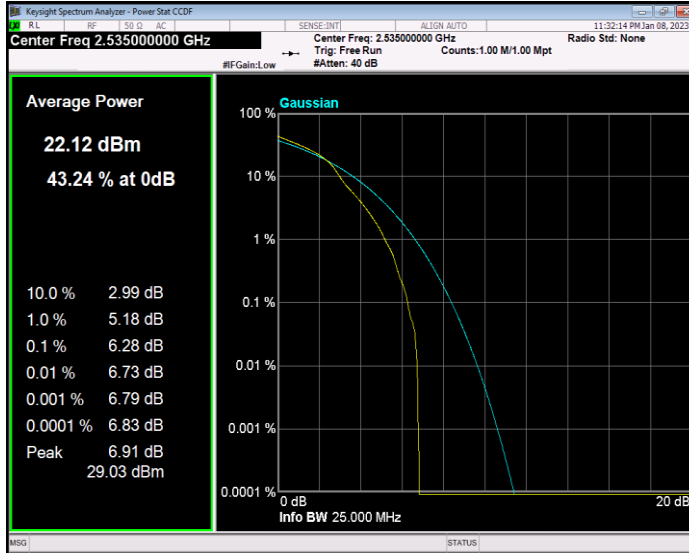

Band7 QAM16 BW=15MHz Channel=21100 RB Size=1 Position=#0