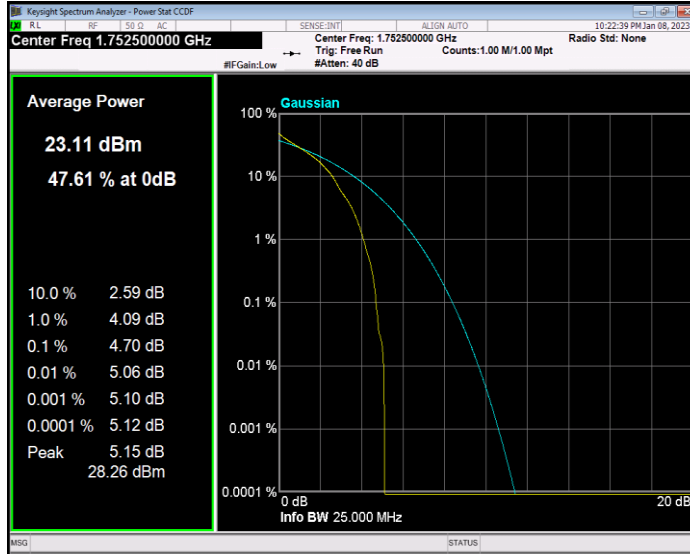

Band4 QPSK BW=3MHz Channel=20385 RB Size=1 Position=#0

Band4 QPSK BW=5MHz Channel=19975 RB Size=1 Position=#0

Band4 QPSK BW=5MHz Channel=20175 RB Size=1 Position=#0

Band4 QPSK BW=5MHz Channel=20375 RB Size=1 Position=#0