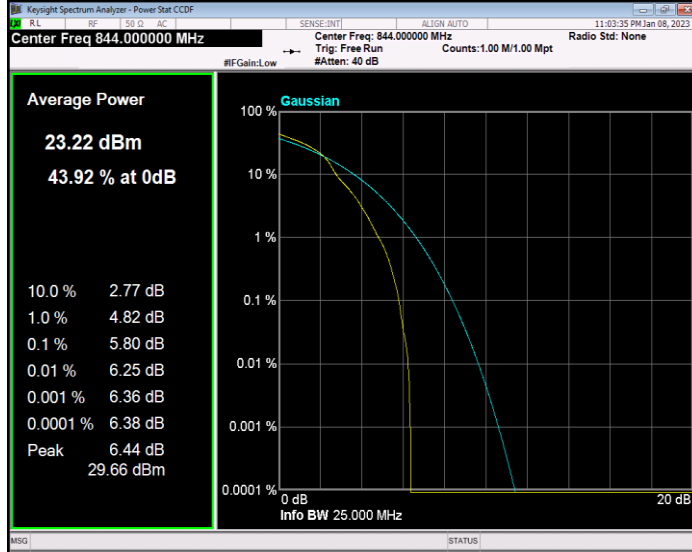

Band5 QAM16 BW=10MHz Channel=20600 RB Size=1 Position=#0