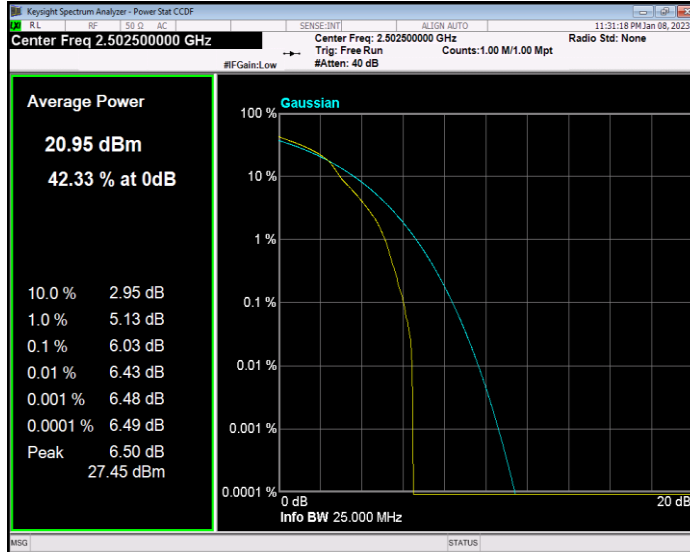

Band7 QAM16 BW=5MHz Channel=20775 RB Size=1 Position=#0