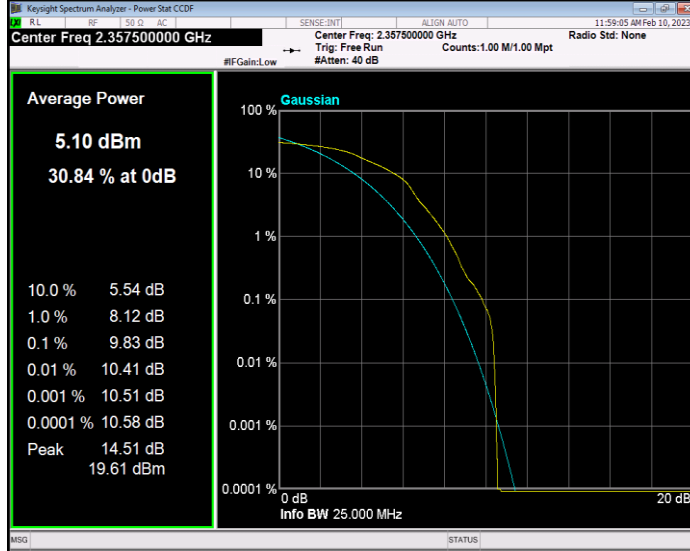

Band40(2350-2360) QAM16 BW=5MHz Channel=39225 RB Size=1 Position=#0