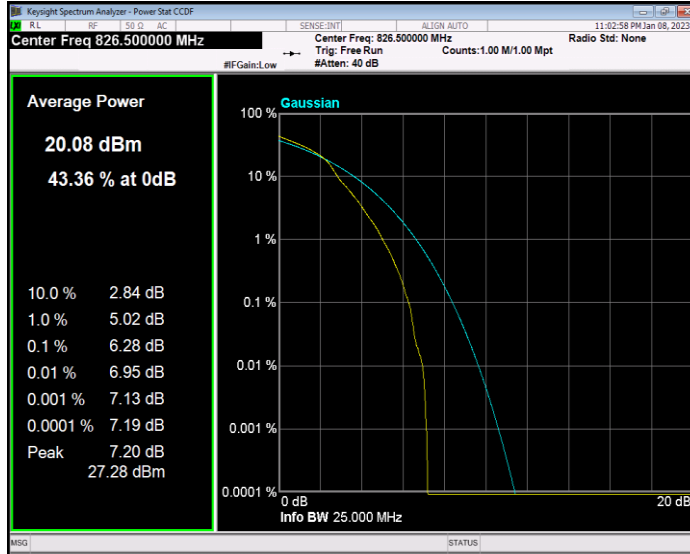

Band5 QAM16 BW=5MHz Channel=20425 RB Size=1 Position=#0