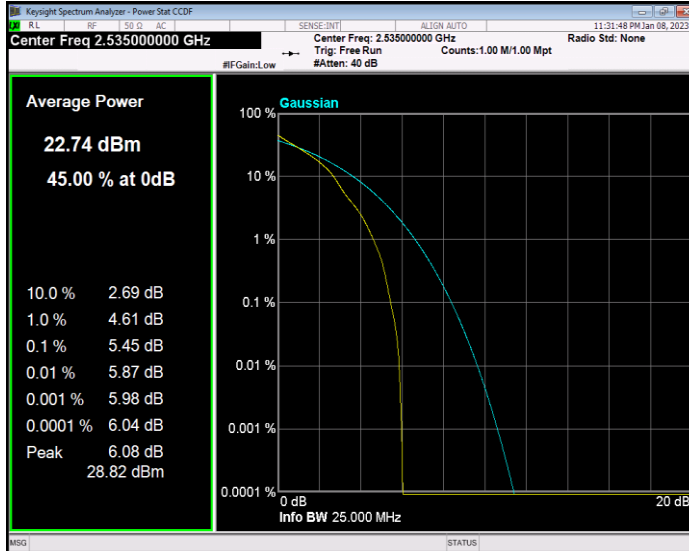

Band7 QPSK BW=10MHz Channel=21100 RB Size=1 Position=#0