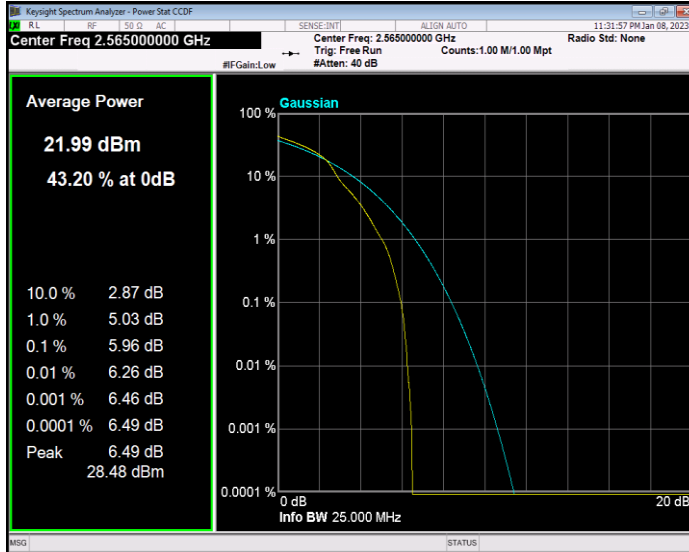

Band7 QAM16 BW=10MHz Channel=21400 RB Size=1 Position=#0