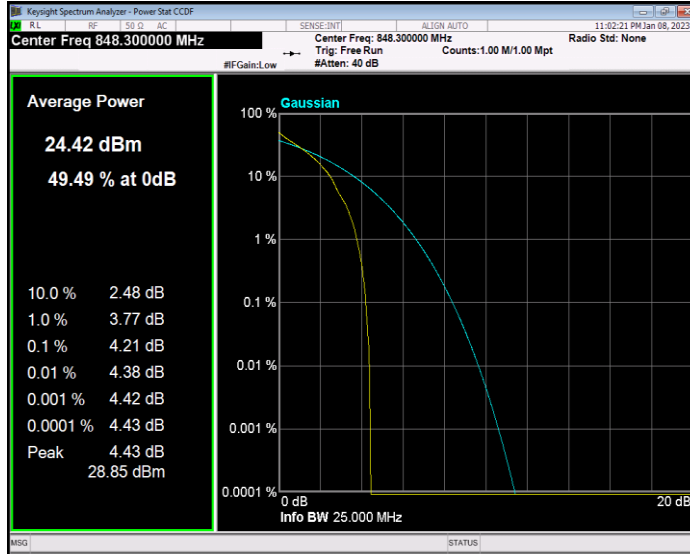

Band5 QPSK BW=1.4MHz Channel=20643 RB Size=1 Position=#0