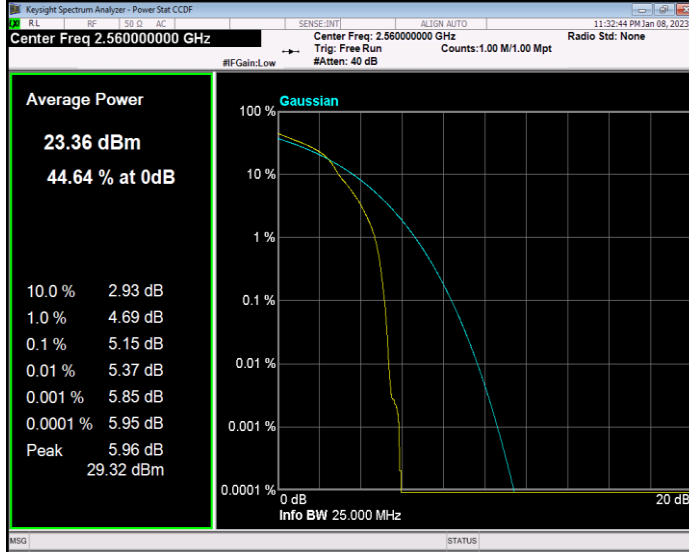

Band7 QAM16 BW=20MHz Channel=21350 RB Size=1 Position=#0