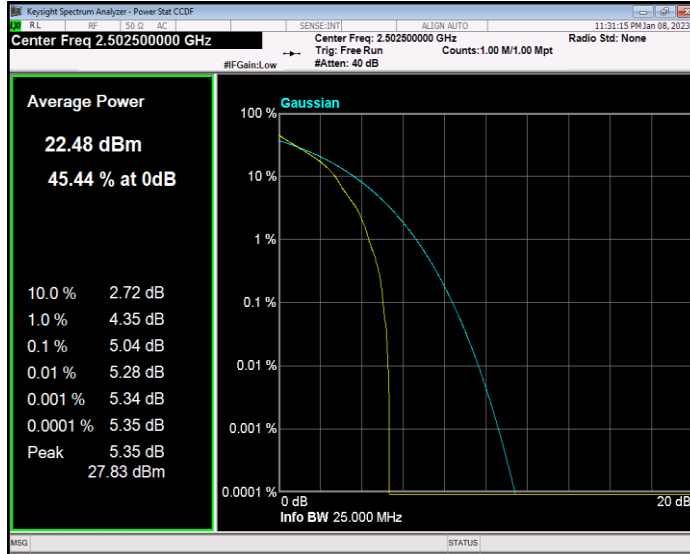

Band7 QPSK BW=5MHz Channel=20775 RB Size=1 Position=#0