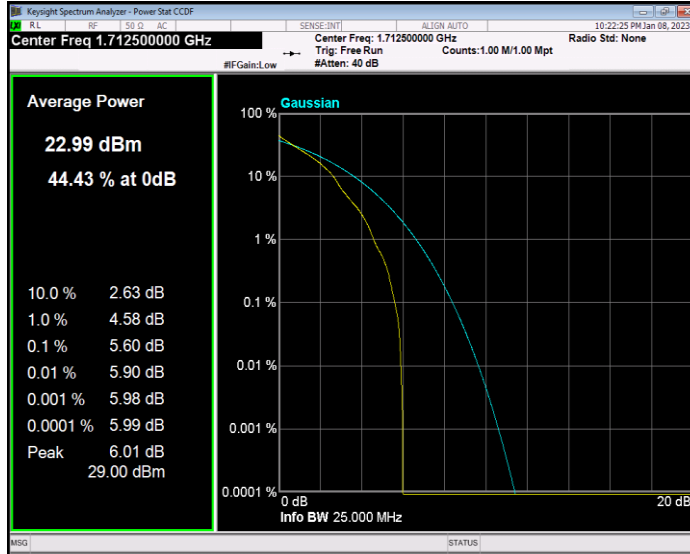

Band4 QPSK BW=5MHz Channel=19975 RB Size=1 Position=#0