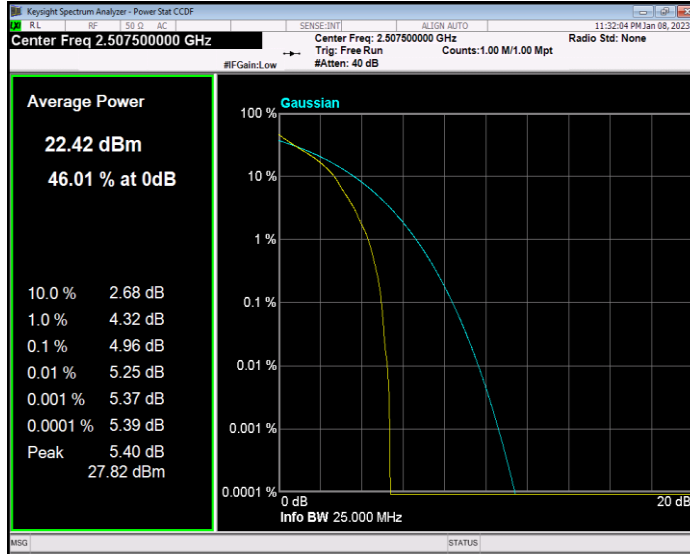

Band7 QPSK BW=15MHz Channel=20825 RB Size=1 Position=#0