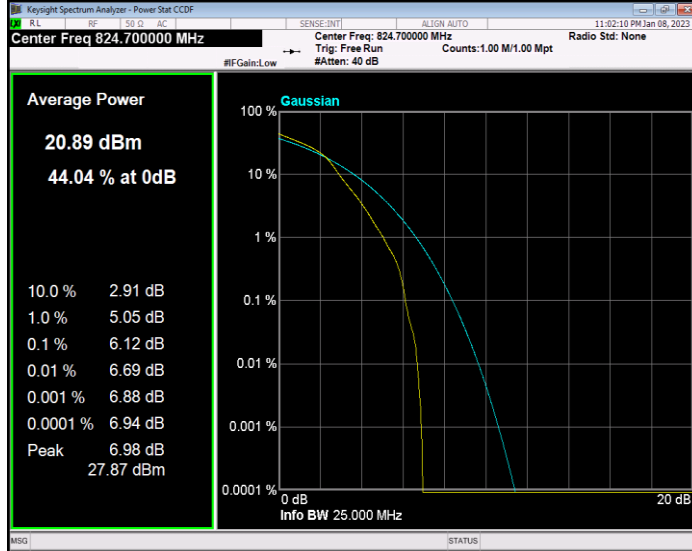

Band5 QAM16 BW=1.4MHz Channel=20407 RB Size=1 Position=#0