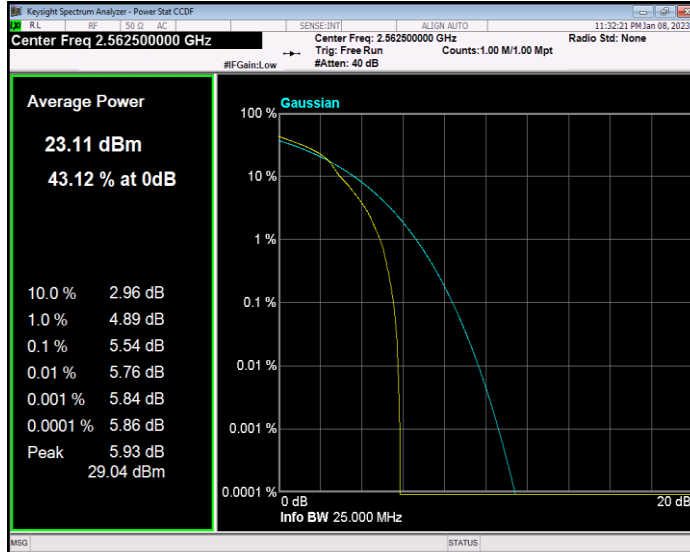

Band7 QAM16 BW=15MHz Channel=21375 RB Size=1 Position=#0