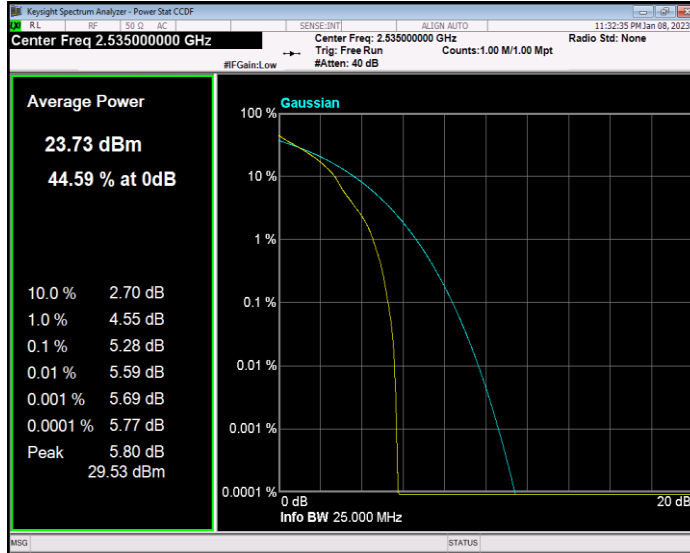

Band7 QPSK BW=20MHz Channel=21100 RB Size=1 Position=#0