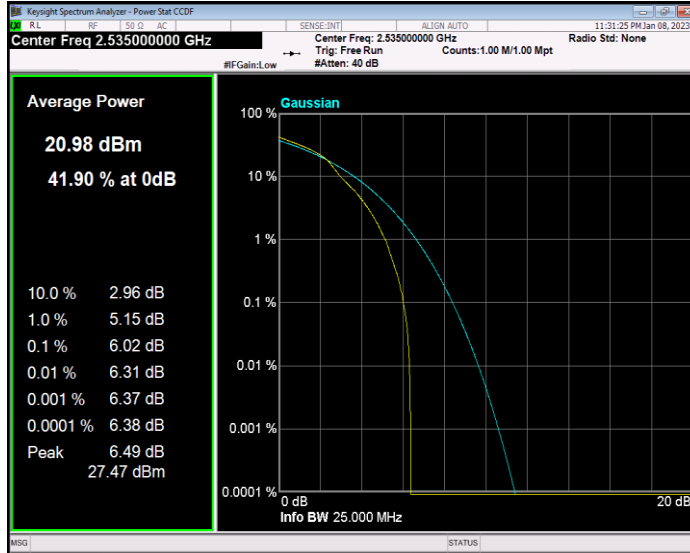

Band7 QAM16 BW=5MHz Channel=21100 RB Size=1 Position=#0