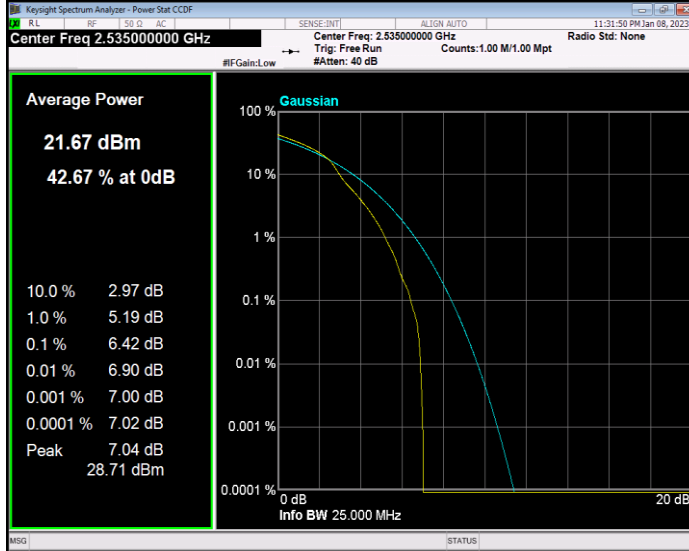

Band7 QAM16 BW=10MHz Channel=21100 RB Size=1 Position=#0