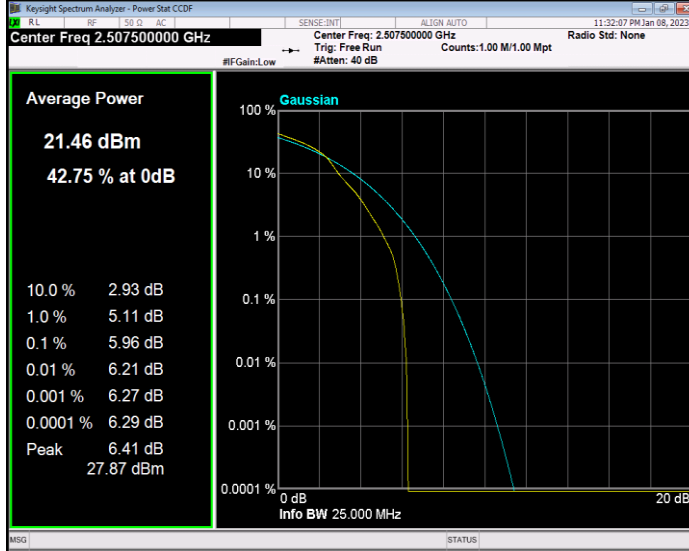

Band7 QAM16 BW=15MHz Channel=20825 RB Size=1 Position=#0