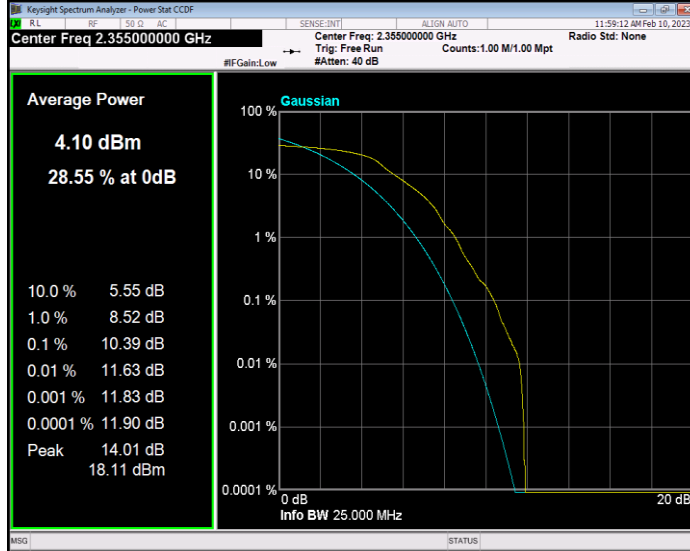

Band40(2350-2360) QPSK BW=10MHz Channel=39200 RB Size=1 Position=#0