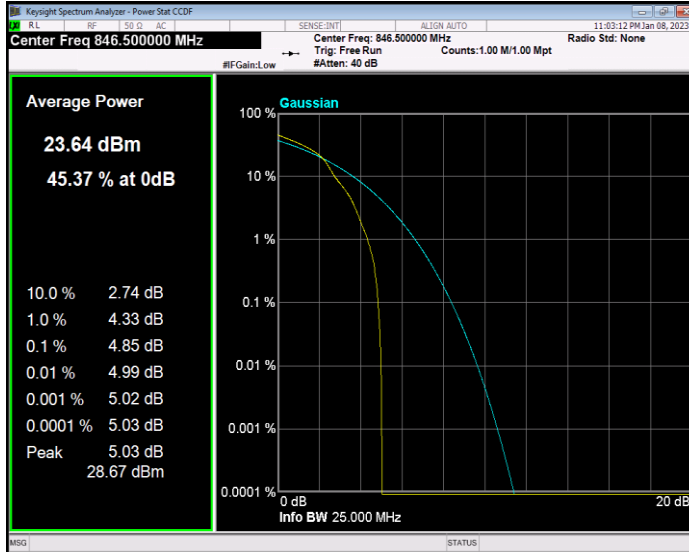

Band5 QAM16 BW=5MHz Channel=20625 RB Size=1 Position=#0