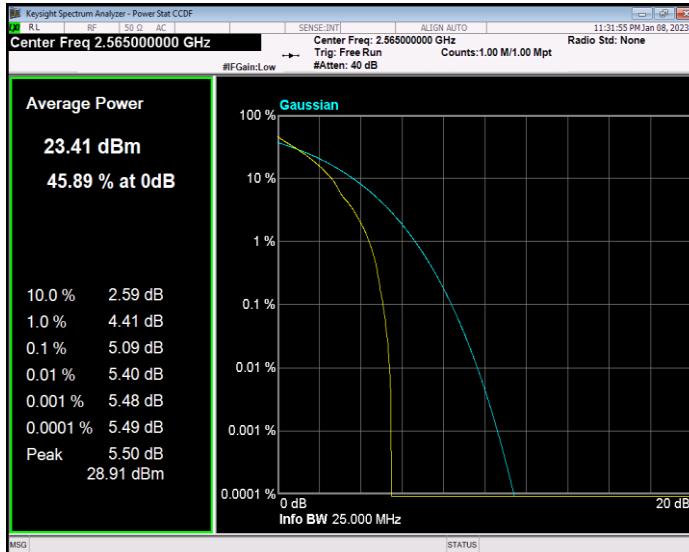

Band7 QAM16 BW=15MHz Channel=21375 RB Size=1 Position=#0

Band7 QAM16 BW=20MHz Channel=20850 RB Size=1 Position=#0

Band7 QPSK BW=10MHz Channel=21100 RB Size=1 Position=#0

Band7 QPSK BW=10MHz Channel=21400 RB Size=1 Position=#0