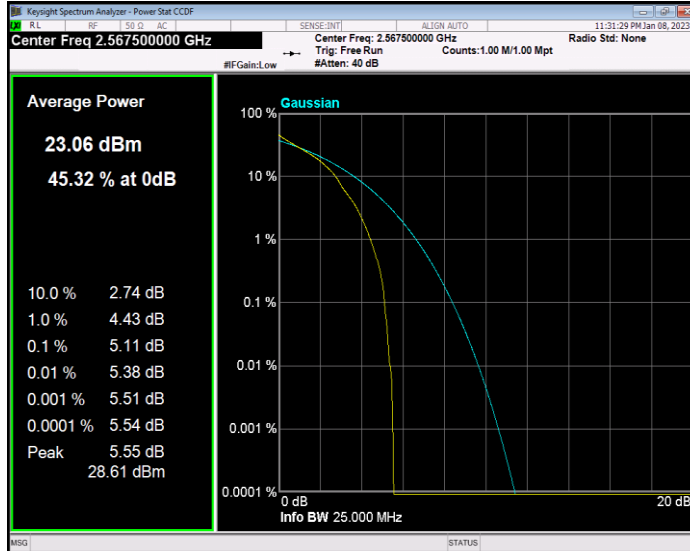

Band7 QPSK BW=5MHz Channel=21425 RB Size=1 Position=#0