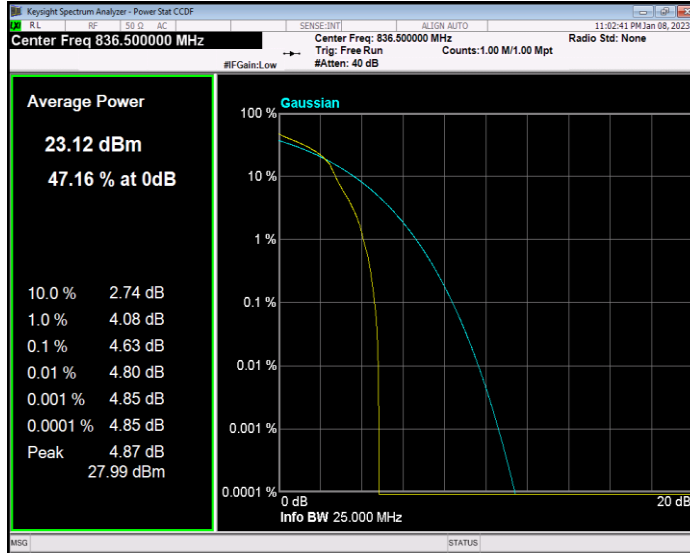

Band5 QAM16 BW=3MHz Channel=20525 RB Size=1 Position=#0