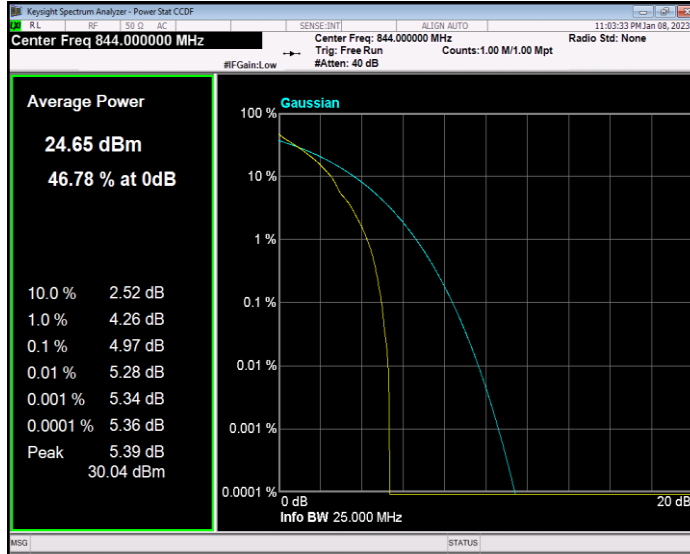

Band5 QPSK BW=10MHz Channel=20600 RB Size=1 Position=#0