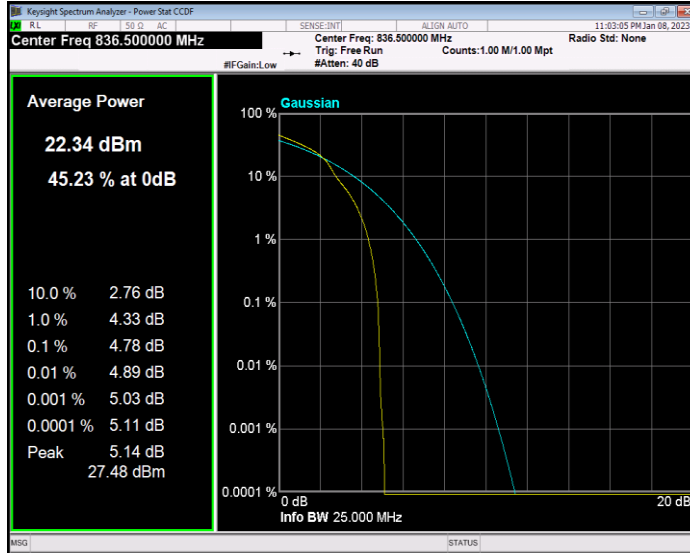

Band5 QAM16 BW=5MHz Channel=20525 RB Size=1 Position=#0