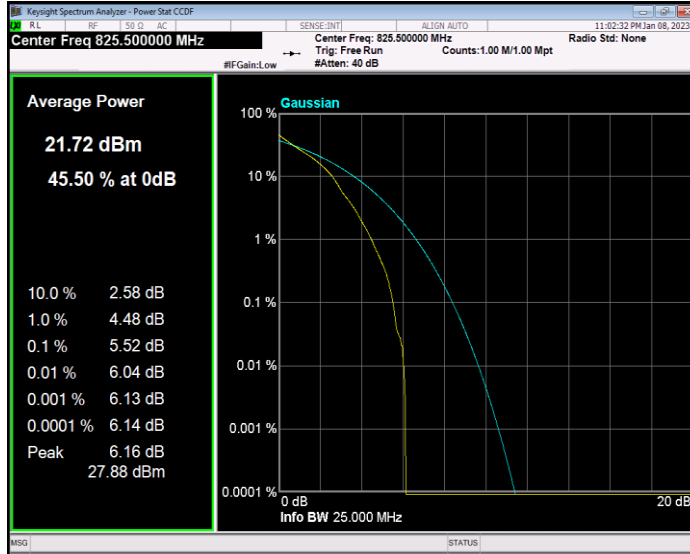

Band5 QPSK BW=3MHz Channel=20415 RB Size=1 Position=#0