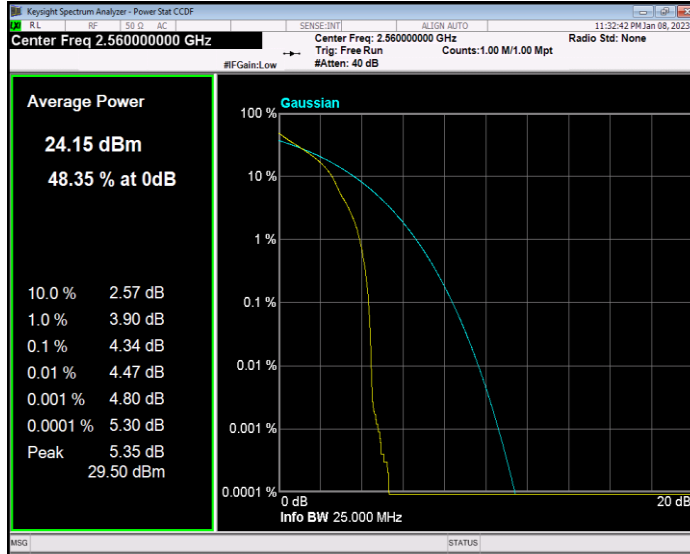

Band7 QPSK BW=20MHz Channel=21350 RB Size=1 Position=#0