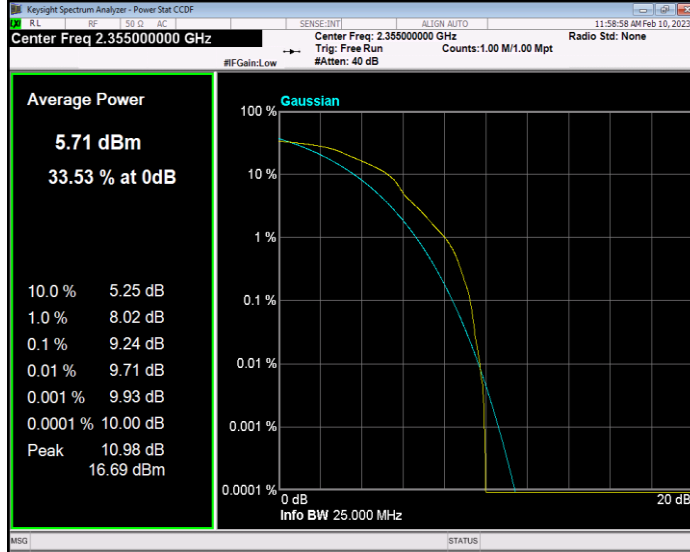

Band40(2350-2360) QAM16 BW=5MHz Channel=39200 RB Size=1 Position=#0