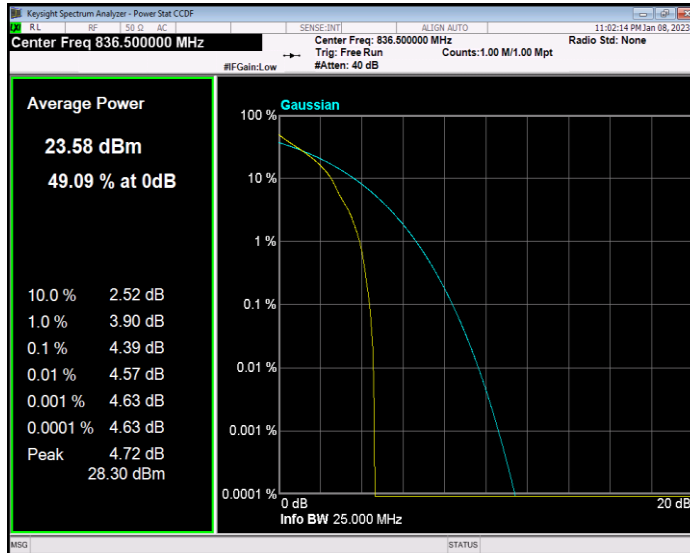

Band5 QPSK BW=1.4MHz Channel=20525 RB Size=1 Position=#0