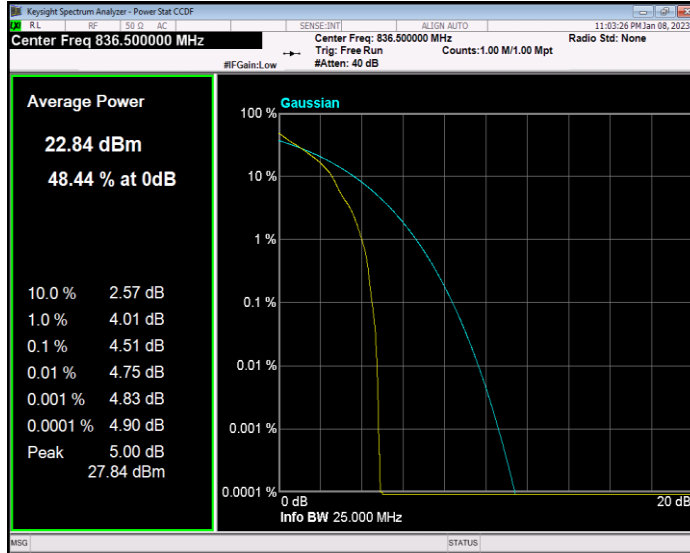

Band5 QPSK BW=10MHz Channel=20525 RB Size=1 Position=#0