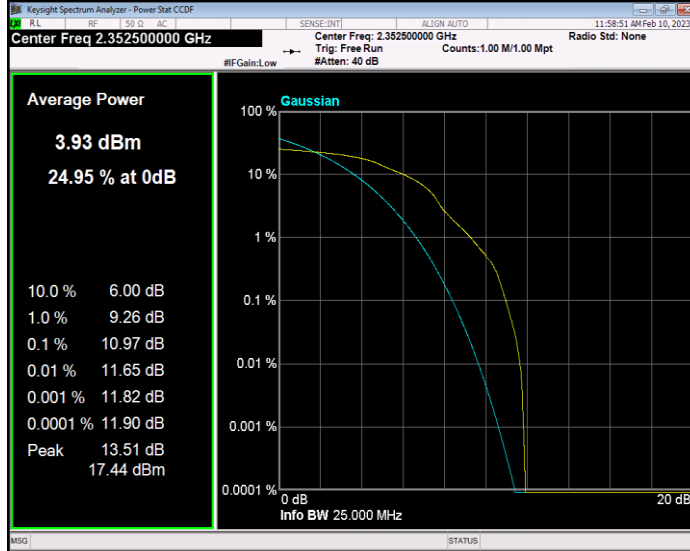

Band40(2350-2360) QAM16 BW=5MHz Channel=39175 RB Size=1 Position=#0