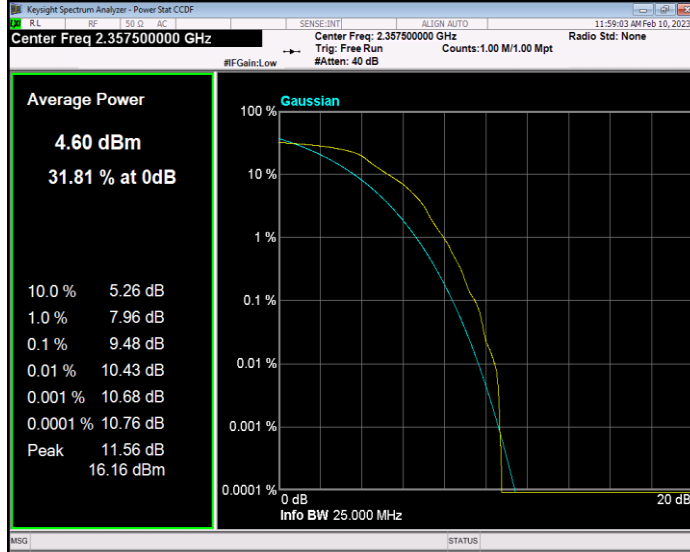

Band40(2350-2360) QPSK BW=5MHz Channel=39225 RB Size=1 Position=#0