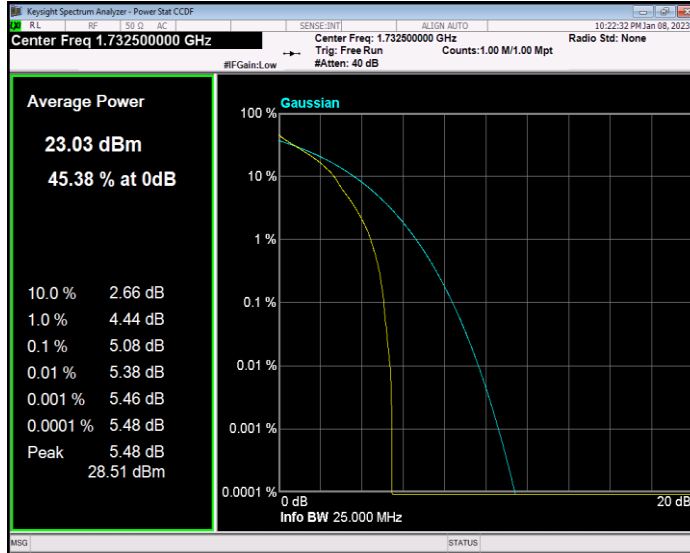

Band4 QPSK BW=5MHz Channel=20175 RB Size=1 Position=#0