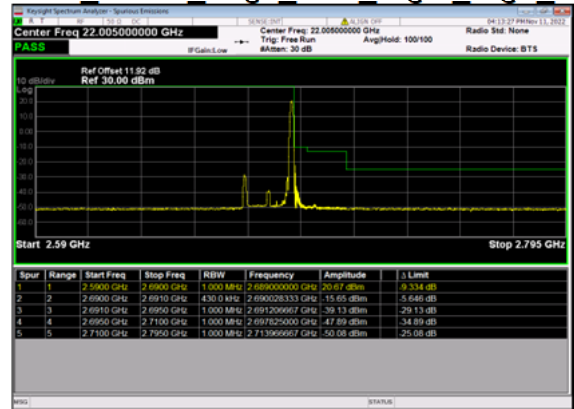

n41(20M)_DFT-s-OFDM QPSK Outer Full High CH