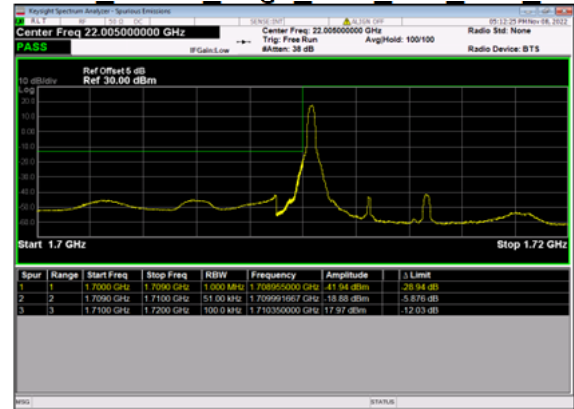

n66(5M)_DFT-s-OFDM QPSK Outer Full Low CH