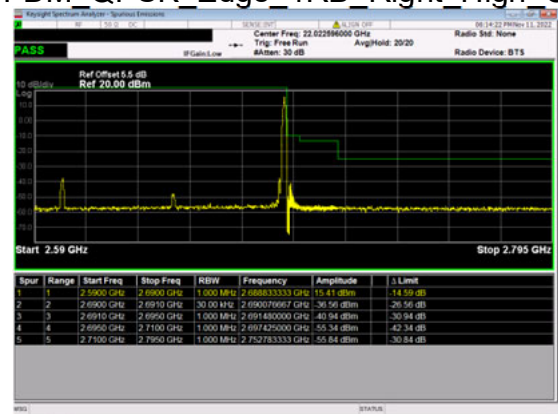

n41(90M)_DFT-s-OFDM BPSK Outer Full Low CH

n41(90M)_DFT-s-OFDM QPSK Outer Full Low CH

n41(90M)_DFT-s-OFDM_BPSK_Edge_1RB_Right_High_CH

n41(90M)_DFT-s-OFDM_QPSK_Edge_1RB_Right_High_CH

n41(90M)_DFT-s-OFDM_BPSK_Outer_Full_High_CH