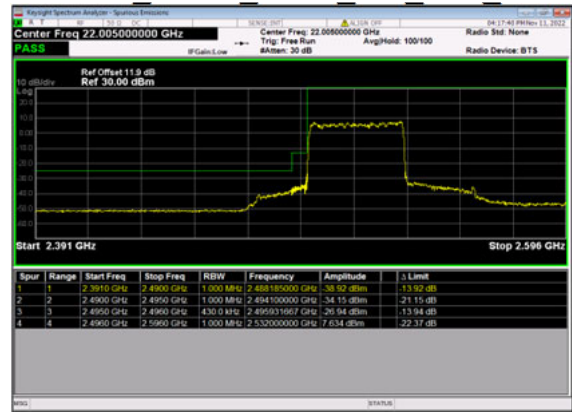

n41(30M)_DFT-s-OFDM QPSK Outer Full High CH

n41(40M)_DFT-s-OFDM BPSK Edge 1RB Left Low CH

n41(40M)_DFT-s-OFDM QPSK Edge 1RB Left Low CH

n41(40M)_DFT-s-OFDM BPSK Outer Full Low CH

n41(40M)_DFT-s-OFDM QPSK Outer Full Low CH