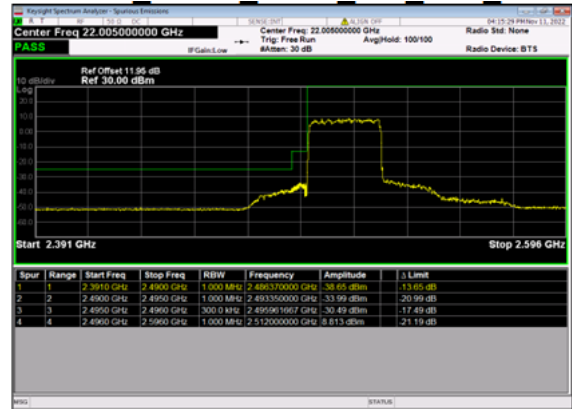

n41(30M)_DFT-s-OFDM QPSK Outer Full Low CH