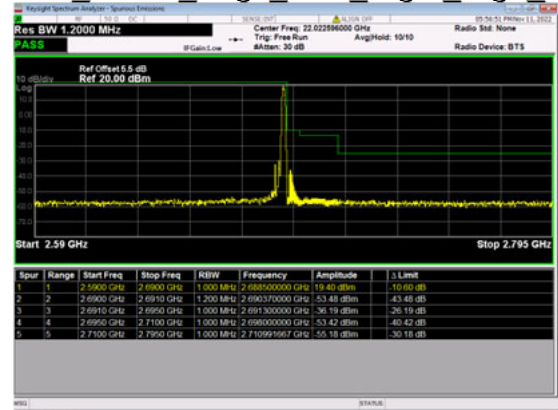

n41(60M)_DFT-s-OFDM QPSK Edge 1RB Right High CH