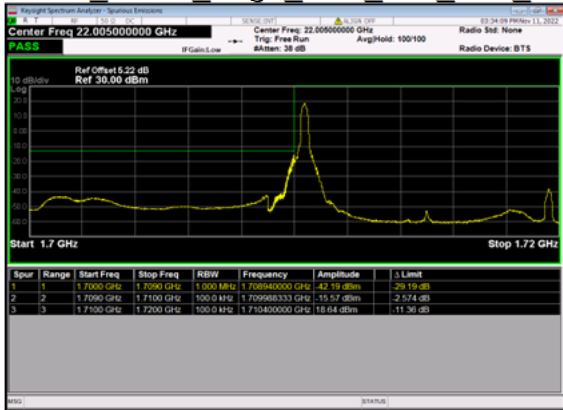

n66(10M)_DFT-s-OFDM BPSK Outer Full Low CH