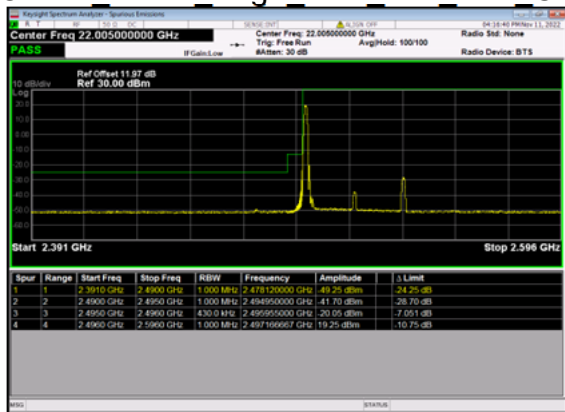

n41(40M)_DFT-s-OFDM BPSK Outer Full Low CH