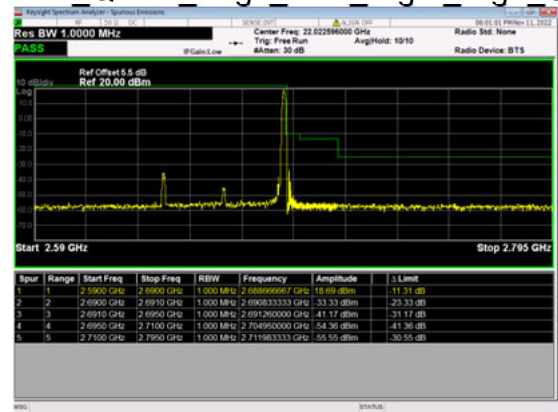

n41(50M)_DFT-s-OFDM QPSK Edge 1RB Left Low CH

n41(50M)_DFT-s-OFDM BPSK Outer Full Low CH

n41(50M)_DFT-s-OFDM QPSK Outer Full Low CH

n41(50M)_DFT-s-OFDM BPSK Edge 1RB Right High CH

n41(50M)_DFT-s-OFDM QPSK Edge 1RB Right High CH