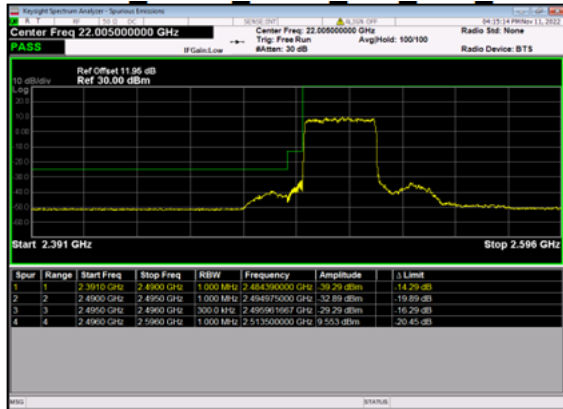

n41(30M)_DFT-s-OFDM BPSK Outer Full Low CH