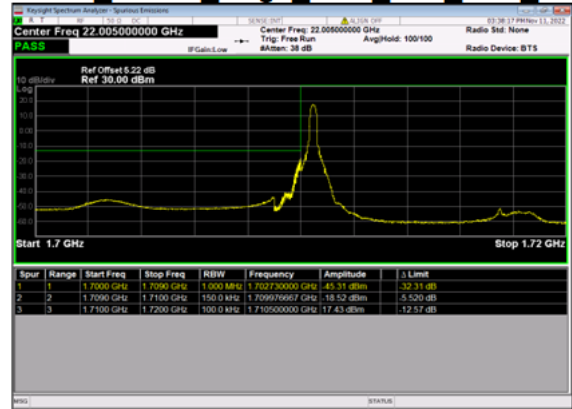

n66(15M)_DFT-s-OFDM QPSK Outer Full Low CH