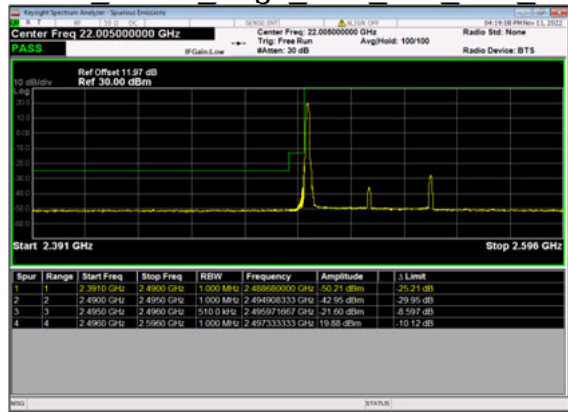

n41(50M)_DFT-s-OFDM QPSK Outer Full Low CH