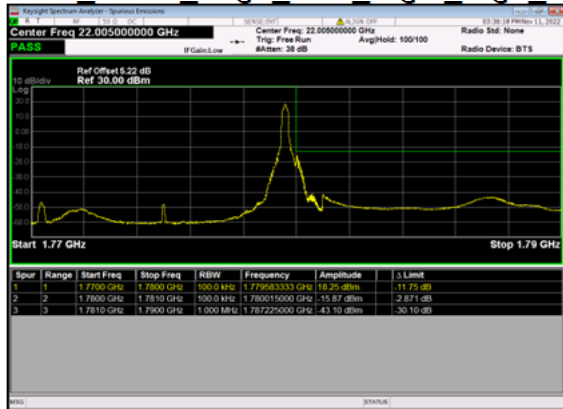

n66(10M)_DFT-s-OFDM BPSK Outer Full High CH