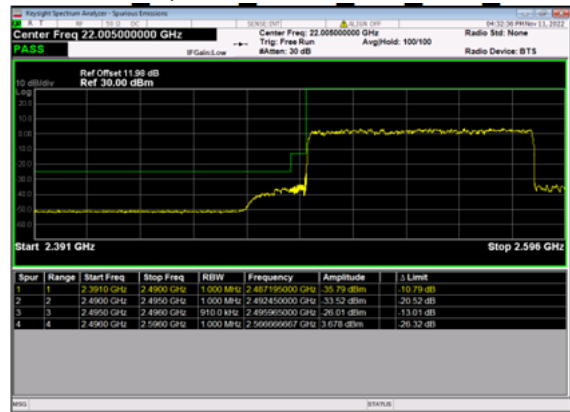

n41(90M)_DFT-s-OFDM_QPSK_Edge_1RB_Right_High_CH

n41(90M)_DFT-s-OFDM QPSK Outer Full Low CH