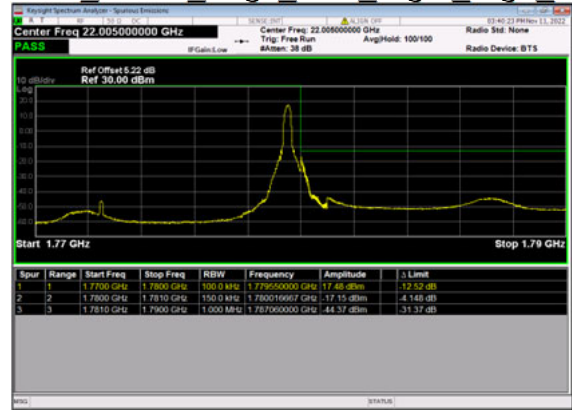

n66(15M)_DFT-s-OFDM QPSK Outer Full High CH