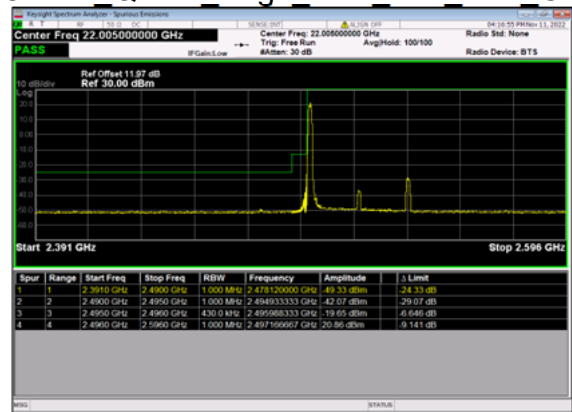

n41(30M)_DFT-s-OFDM QPSK Outer Full High CH

n41(40M)_DFT-s-OFDM BPSK Edge 1RB Left Low CH

n41(40M)_DFT-s-OFDM QPSK Edge 1RB Left Low CH

n41(40M)_DFT-s-OFDM BPSK Outer Full Low CH

n41(40M)_DFT-s-OFDM QPSK Outer Full Low CH