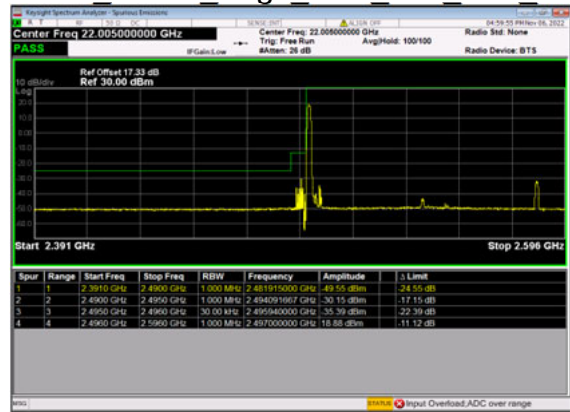

n41(80M)_DFT-s-OFDM QPSK Edge 1RB Right High CH

n41(80M)_DFT-s-OFDM BPSK Outer Full High CH

n41(80M)_DFT-s-OFDM QPSK Outer Full High CH

n41(90M)_DFT-s-OFDM BPSK Edge 1RB Left Low CH

n41(90M)_DFT-s-OFDM QPSK Edge 1RB Left Low CH