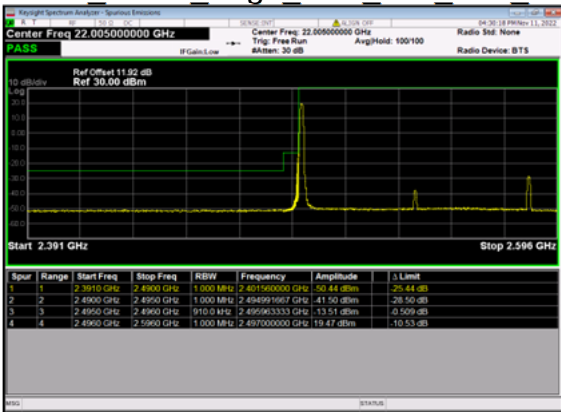

n41(80M)_DFT-s-OFDM QPSK Edge 1RB Right High CH

n41(80M)_DFT-s-OFDM BPSK Outer Full High CH

n41(80M)_DFT-s-OFDM QPSK Outer Full High CH

n41(90M)_DFT-s-OFDM BPSK Edge 1RB Left Low CH

n41(90M)_DFT-s-OFDM QPSK Edge 1RB Left Low CH