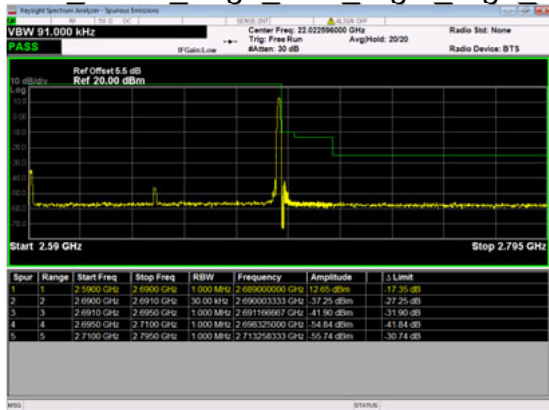

n41(100M)_DFT-s-OFDM BPSK Edge 1RB Right High CH