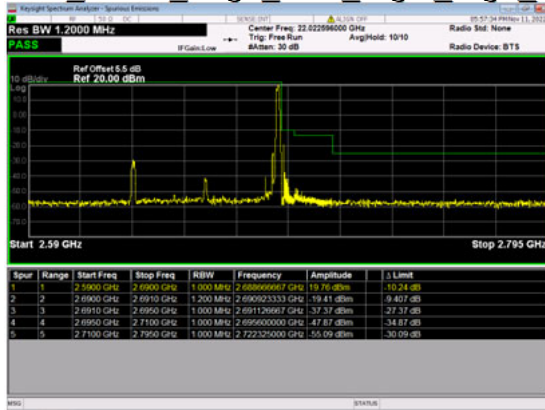

n41(60M)_DFT-s-OFDM BPSK Edge 1RB Right High CH