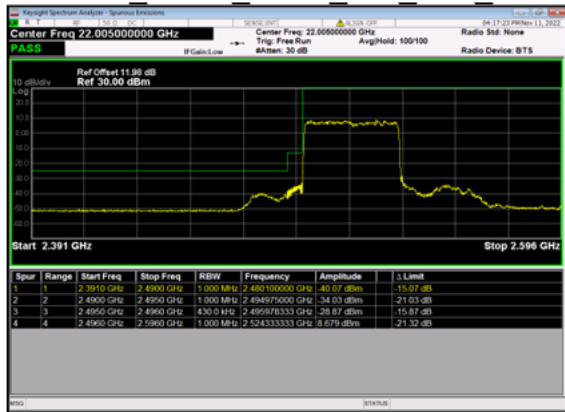

n41(30M)_DFT-s-OFDM QPSK Outer Full High CH

n41(40M)_DFT-s-OFDM BPSK Edge 1RB Left Low CH

n41(40M)_DFT-s-OFDM QPSK Edge 1RB Left Low CH

n41(40M)_DFT-s-OFDM BPSK Outer Full Low CH

n41(40M)_DFT-s-OFDM QPSK Outer Full Low CH