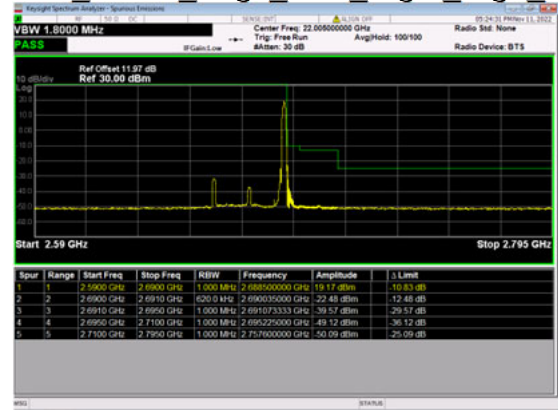

n41(30M)_DFT-s-OFDM BPSK Outer Full Low CH

n41(30M)_DFT-s-OFDM QPSK Outer Full Low CH

n41(30M)_DFT-s-OFDM BPSK Edge 1RB Right High CH

n41(30M)_DFT-s-OFDM QPSK Edge 1RB Right High CH

n41(30M)_DFT-s-OFDM BPSK Outer Full High CH