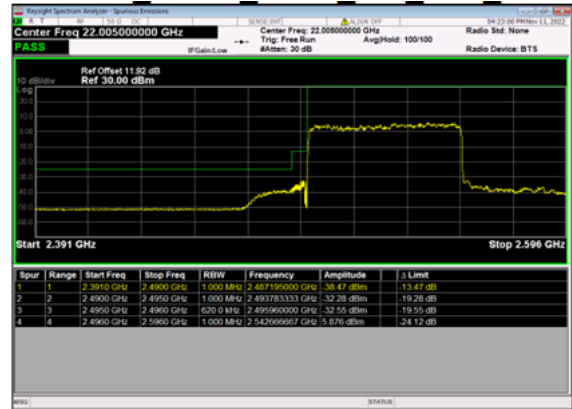

n41(60M)_DFT-s-OFDM QPSK Outer Full Low CH