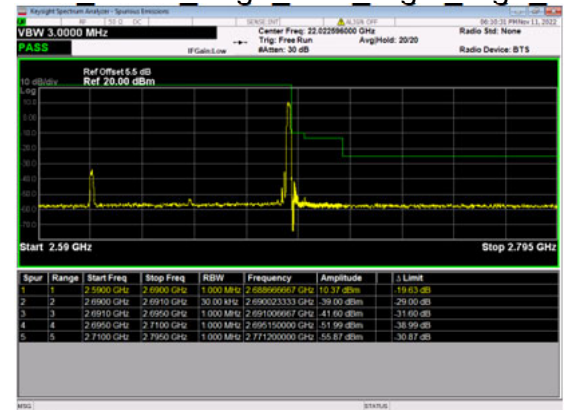

n41(80M)_DFT-s-OFDM BPSK Edge 1RB Left Low CH

n41(80M)_DFT-s-OFDM QPSK Edge 1RB Left Low CH

n41(80M)_DFT-s-OFDM BPSK Outer Full Low CH

n41(80M)_DFT-s-OFDM QPSK Outer Full Low CH

n41(80M)_DFT-s-OFDM BPSK Edge 1RB Right High CH