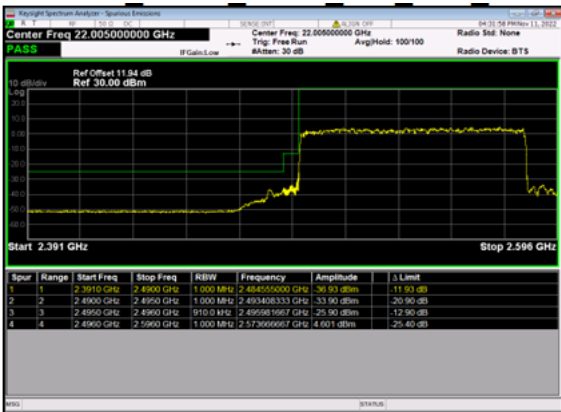

n41(90M)_DFT-s-OFDM BPSK Outer Full Low CH