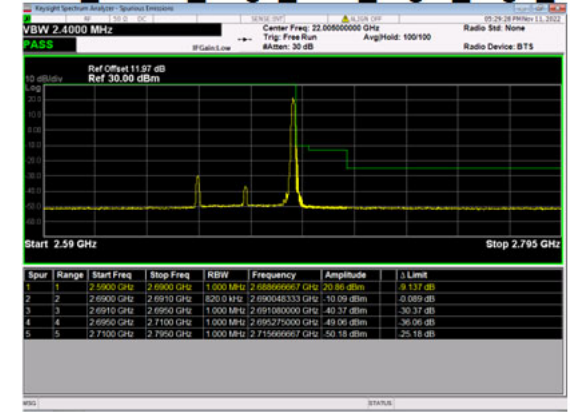

n41(40M)_DFT-s-OFDM QPSK Outer Full High CH