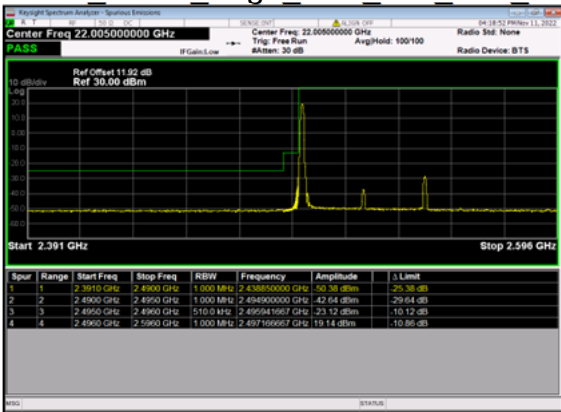

n41(40M)_DFT-s-OFDM BPSK Edge 1RB Right High CH

n41(40M)_DFT-s-OFDM QPSK Edge 1RB Right High CH

n41(40M)_DFT-s-OFDM BPSK Outer Full High CH

n41(40M)_DFT-s-OFDM QPSK Outer Full High CH

n41(50M)_DFT-s-OFDM BPSK Edge 1RB Left Low CH