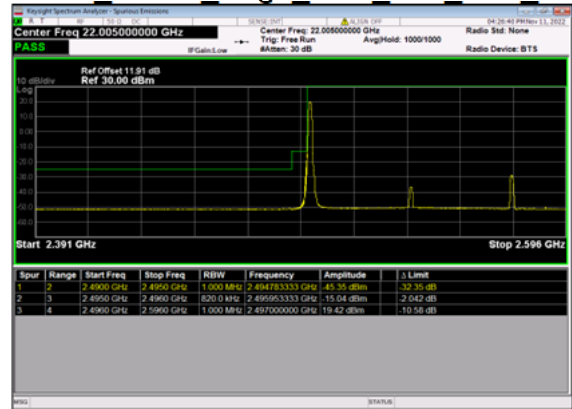

n41(80M)_DFT-s-OFDM QPSK Outer Full Low CH