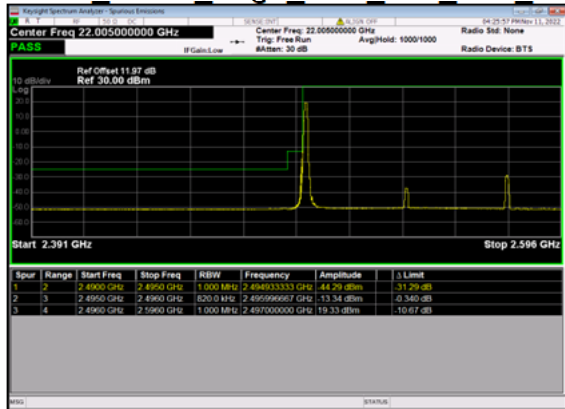

n41(80M)_DFT-s-OFDM BPSK Outer Full Low CH