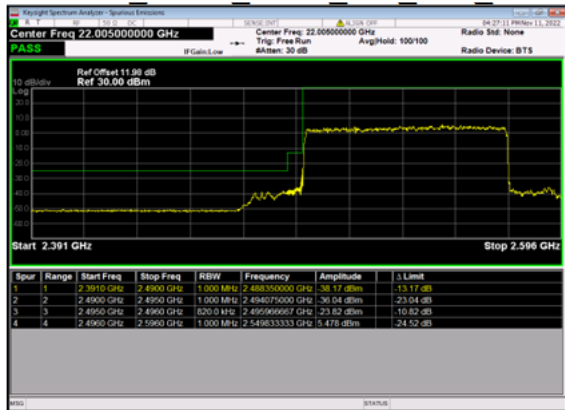

n41(80M)_DFT-s-OFDM BPSK Edge 1RB Right High CH