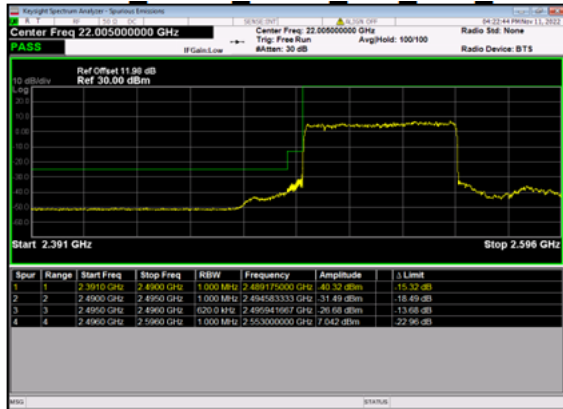

n41(50M)_DFT-s-OFDM BPSK Outer Full High CH

n41(50M)_DFT-s-OFDM QPSK Outer Full High CH

n41(60M)_DFT-s-OFDM BPSK Edge 1RB Left Low CH

n41(60M)_DFT-s-OFDM QPSK Edge 1RB Left Low CH

n41(60M)_DFT-s-OFDM BPSK Outer Full Low CH