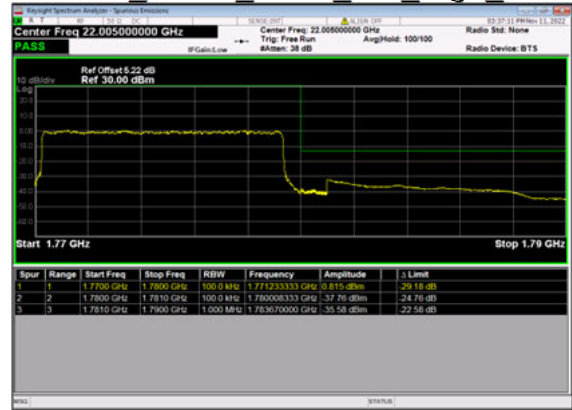

n66(10M)_DFT-s-OFDM QPSK Outer Full Low CH

n66(10M)_DFT-s-OFDM BPSK Edge 1RB Right High CH

n66(10M)_DFT-s-OFDM QPSK Edge 1RB Right High CH

n66(10M)_DFT-s-OFDM BPSK Outer Full High CH

n66(10M)_DFT-s-OFDM QPSK Outer Full High CH