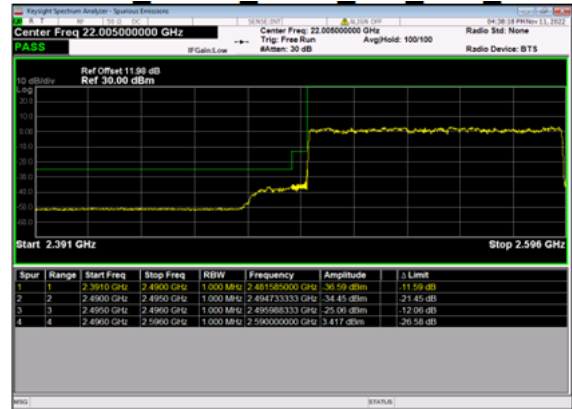

n41(90M)_DFT-s-OFDM_QPSK_Outer_Full_High_CH

n41(100M)_DFT-s-OFDM_BPSK_Edge_1RB_Left_Low_CH

n41(100M)_DFT-s-OFDM_QPSK_Edge_1RB_Left_Low_CH

n41(100M)_DFT-s-OFDM BPSK Outer Full Low CH

n41(100M)_DFT-s-OFDM QPSK Outer Full Low CH