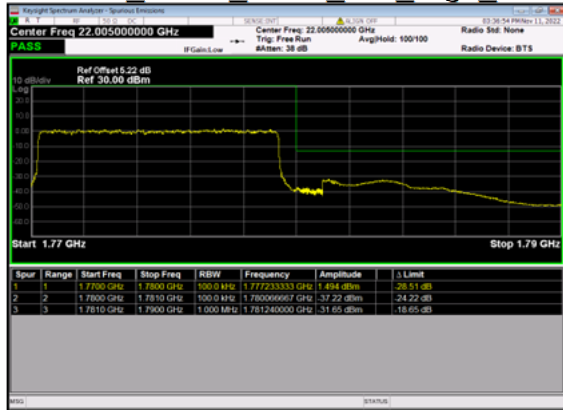

n66(10M)_DFT-s-OFDM QPSK Outer Full Low CH

n66(10M)_DFT-s-OFDM BPSK Edge 1RB Right High CH

n66(10M)_DFT-s-OFDM QPSK Edge 1RB Right High CH

n66(10M)_DFT-s-OFDM BPSK Outer Full High CH

n66(10M)_DFT-s-OFDM QPSK Outer Full High CH