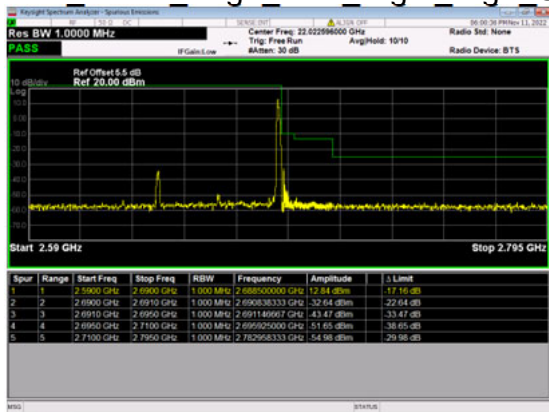

n41(50M)_DFT-s-OFDM QPSK Edge 1RB Left Low CH

n41(50M)_DFT-s-OFDM BPSK Outer Full Low CH

n41(50M)_DFT-s-OFDM QPSK Outer Full Low CH

n41(50M)_DFT-s-OFDM BPSK Edge 1RB Right High CH

n41(50M)_DFT-s-OFDM QPSK Edge 1RB Right High CH