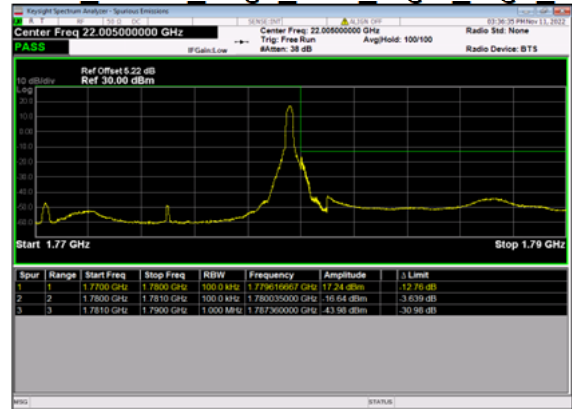

n66(10M)_DFT-s-OFDM QPSK Outer Full Low CH

n66(10M)_DFT-s-OFDM BPSK Edge 1RB Right High CH

n66(10M)_DFT-s-OFDM QPSK Edge 1RB Right High CH

n66(10M)_DFT-s-OFDM BPSK Outer Full High CH

n66(10M)_DFT-s-OFDM QPSK Outer Full High CH