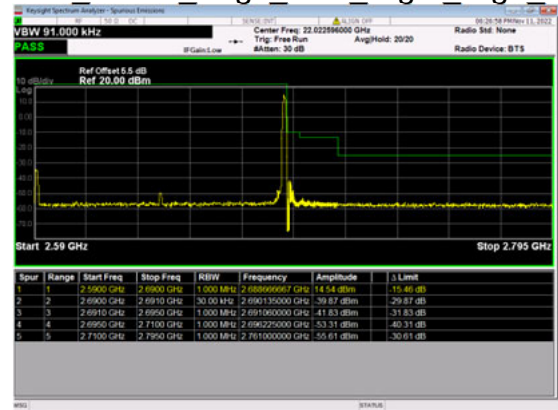

n41(100M)_DFT-s-OFDM QPSK Edge 1RB Right High CH