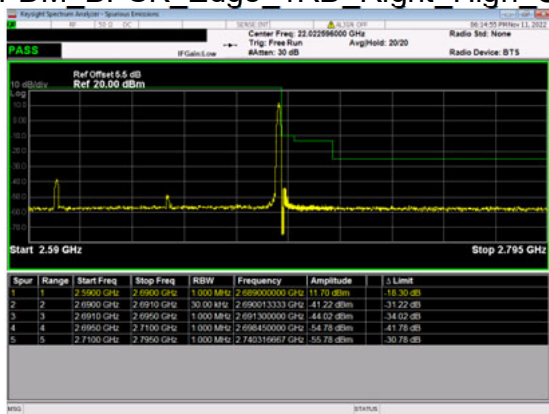

n41(90M)_DFT-s-OFDM BPSK Outer Full Low CH

n41(90M)_DFT-s-OFDM QPSK Outer Full Low CH

n41(90M)_DFT-s-OFDM_BPSK_Edge_1RB_Right_High_CH

n41(90M)_DFT-s-OFDM_QPSK_Edge_1RB_Right_High_CH

n41(90M)_DFT-s-OFDM_BPSK_Outer_Full_High_CH