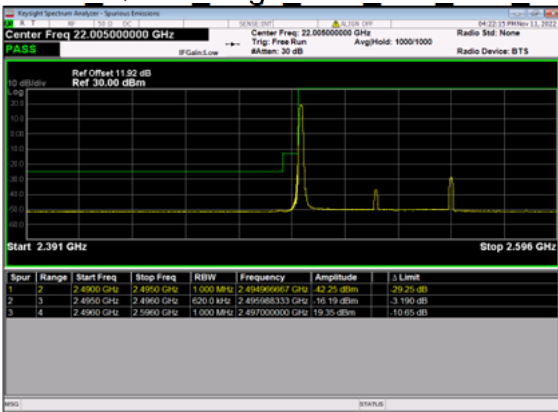

n41(50M)_DFT-s-OFDM BPSK Outer Full High CH

n41(50M)_DFT-s-OFDM QPSK Outer Full High CH

n41(60M)_DFT-s-OFDM BPSK Edge 1RB Left Low CH

n41(60M)_DFT-s-OFDM QPSK Edge 1RB Left Low CH

n41(60M)_DFT-s-OFDM BPSK Outer Full Low CH