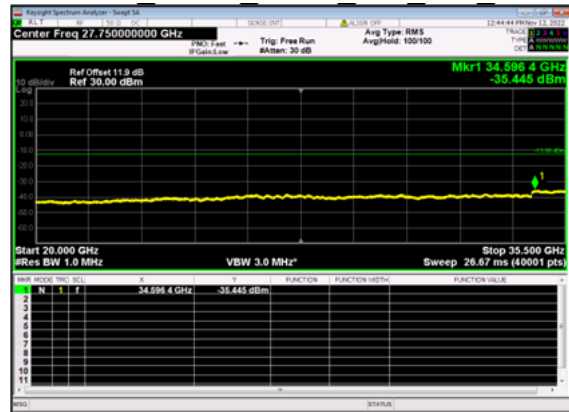

n77(30M)_DFT-s-OFDM BPSK Outer Full Mid CH