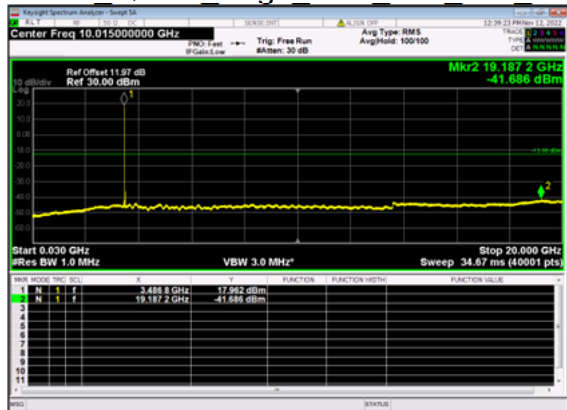

n77(30M)_DFT-s-OFDM QPSK Edge 1RB Left Mid CH