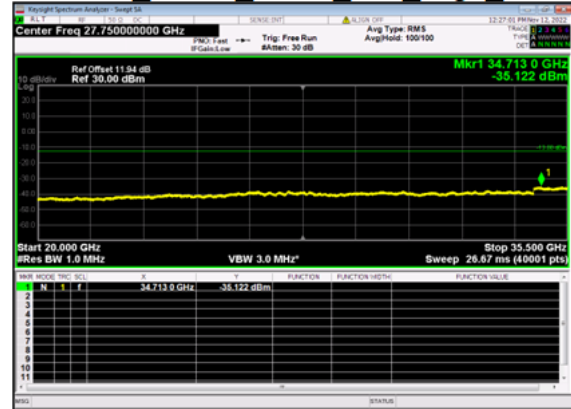

n77(20M)_DFT-s-OFDM QPSK Edge 1RB Right High CH

n77(20M)_DFT-s-OFDM QPSK Edge 1RB Right High CH

n77(20M)_DFT-s-OFDM BPSK Outer Full High CH

n77(20M)_DFT-s-OFDM BPSK Outer Full High CH

n77(20M)_DFT-s-OFDM QPSK Outer Full High CH