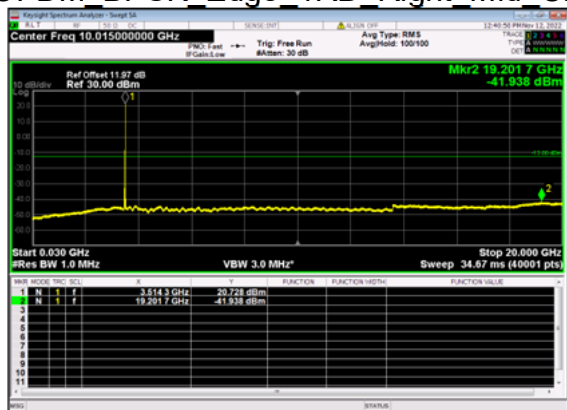

n77(30M)_DFT-s-OFDM BPSK Edge 1RB Right Mid CH