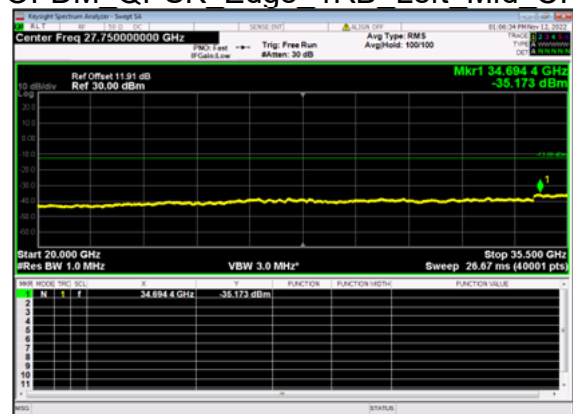

n77(40M)_DFT-s-OFDM QPSK Edge 1RB Left Mid CH