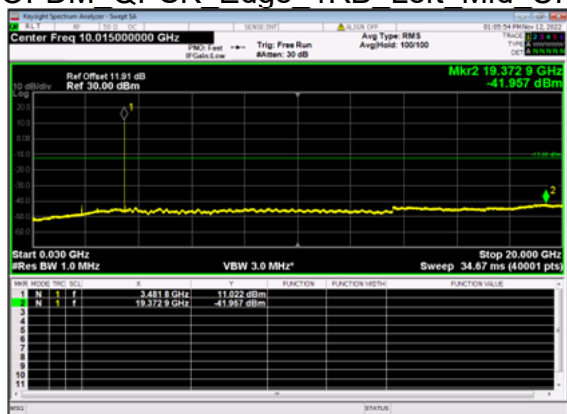

n77(40M)_DFT-s-OFDM QPSK Edge 1RB Left Mid CH