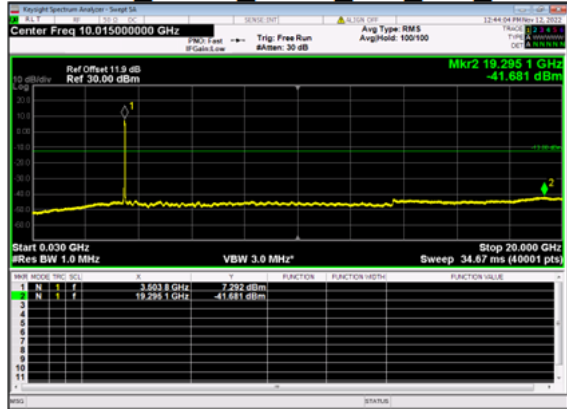

n77(30M)_DFT-s-OFDM BPSK Outer Full Mid CH