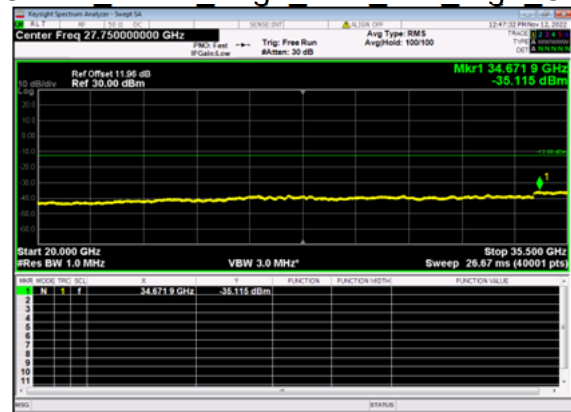

n77(30M)_DFT-s-OFDM BPSK Edge 1RB Left High CH