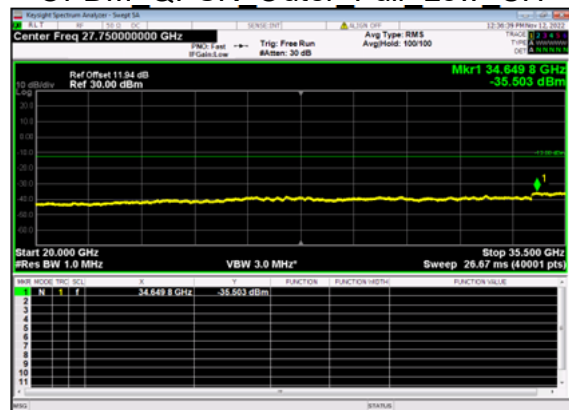

n77(30M)_DFT-s-OFDM QPSK Outer Full Low CH