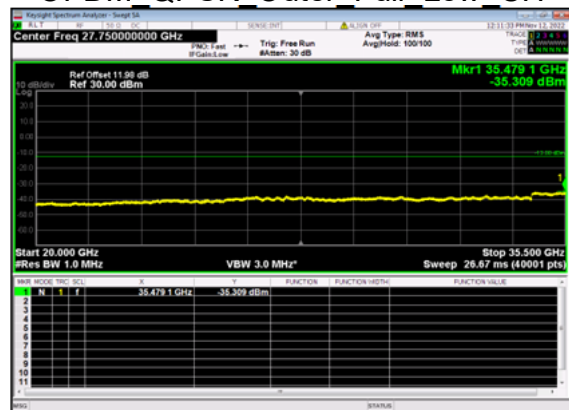

n77(20M)_DFT-s-OFDM QPSK Outer Full Low CH