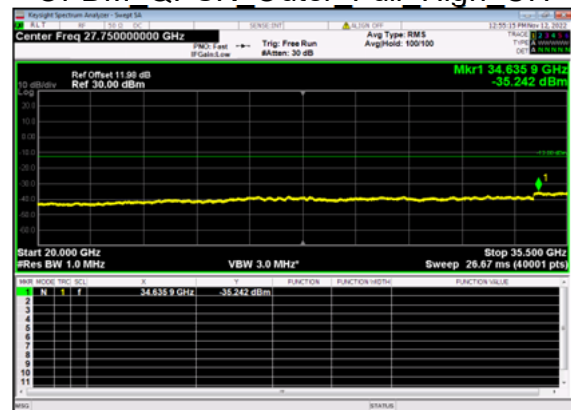

n77(30M)_DFT-s-OFDM QPSK Outer Full High CH