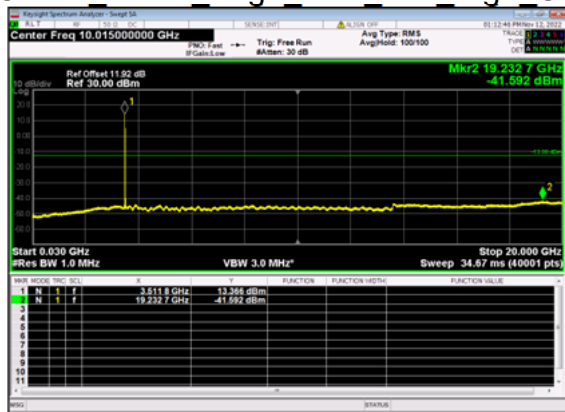

n77(40M)_DFT-s-OFDM BPSK Edge 1RB Left High CH