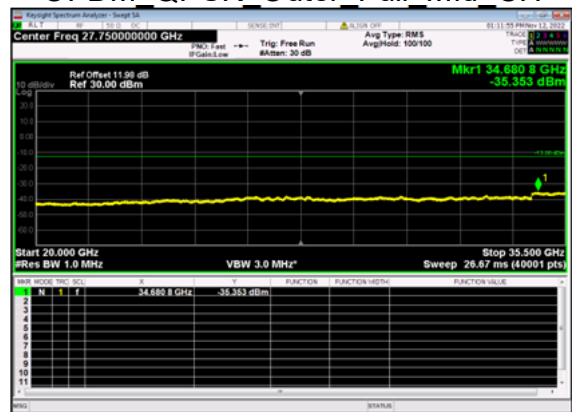

n77(40M)_DFT-s-OFDM QPSK Outer Full Mid CH