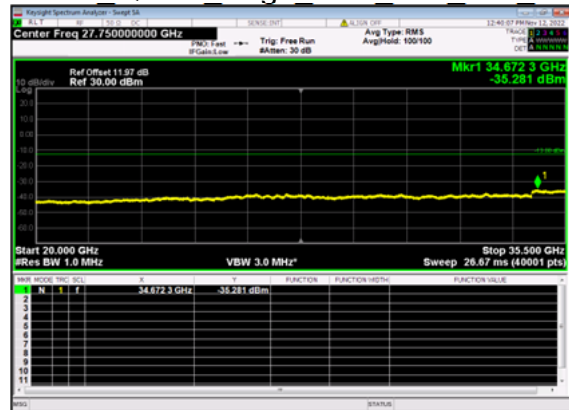

n77(30M)_DFT-s-OFDM QPSK Edge 1RB Left Mid CH