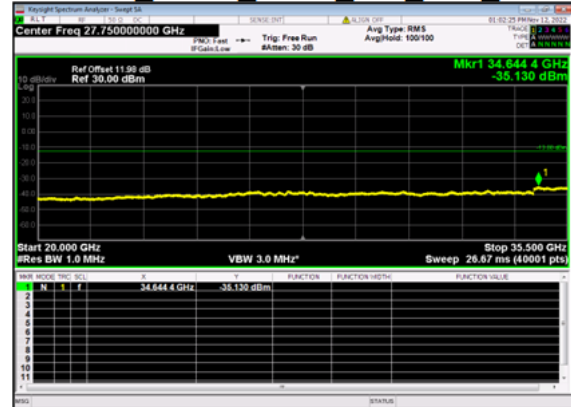

n77(40M)_DFT-s-OFDM BPSK Outer Full Low CH