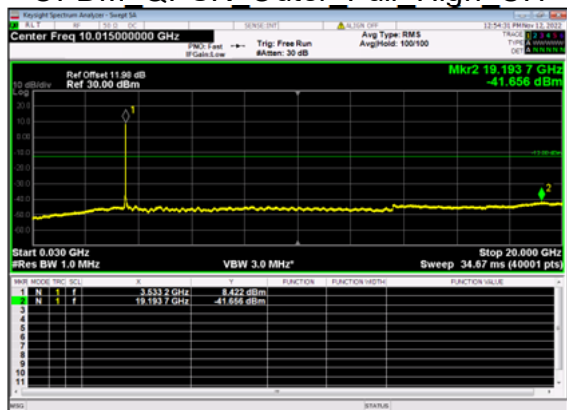

n77(30M)_DFT-s-OFDM QPSK Outer Full High CH