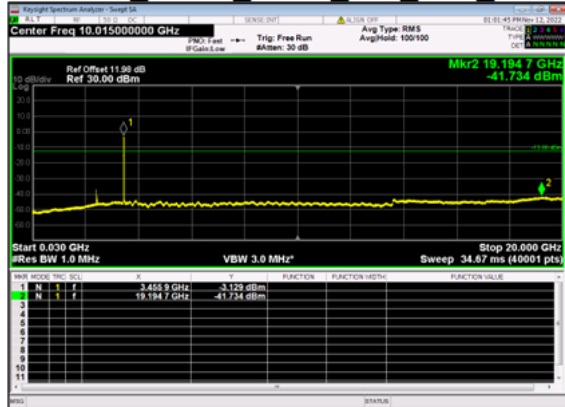

n77(40M)_DFT-s-OFDM BPSK Outer Full Low CH