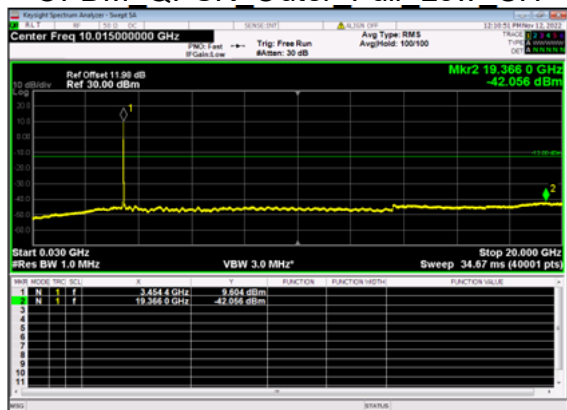

n77(20M)_DFT-s-OFDM QPSK Outer Full Low CH