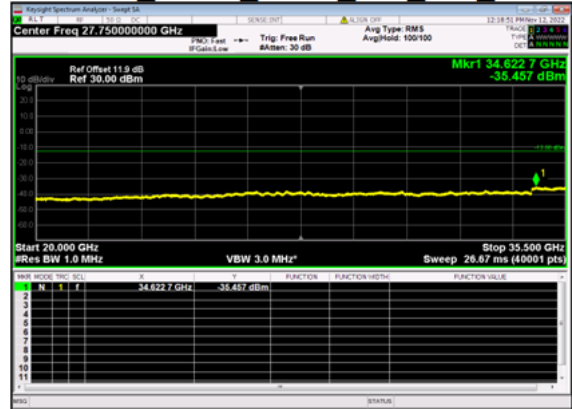

n77(20M)_DFT-s-OFDM BPSK Outer Full Mid CH