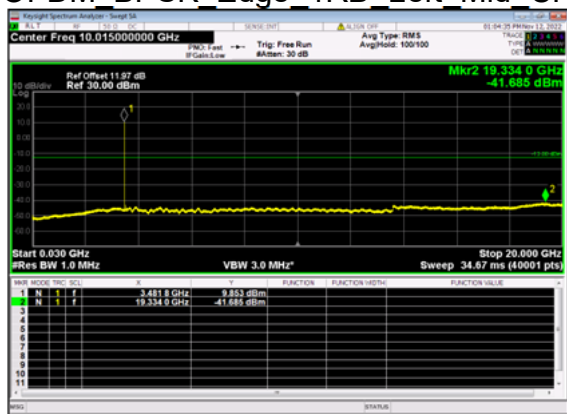

n77(40M)_DFT-s-OFDM BPSK Outer Full Low CH

n77(40M)_DFT-s-OFDM BPSK Outer Full Low CH

n77(40M)_DFT-s-OFDM QPSK Outer Full Low CH

n77(40M)_DFT-s-OFDM QPSK Outer Full Low CH

n77(40M)_DFT-s-OFDM BPSK Edge 1RB Left Mid CH