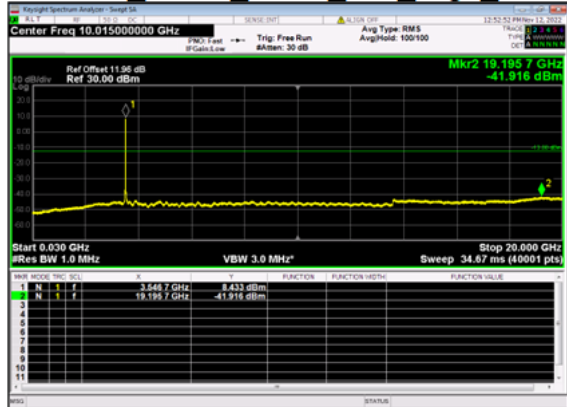

n77(30M)_DFT-s-OFDM BPSK Edge 1RB Right High CH

n77(30M)_DFT-s-OFDM QPSK Edge 1RB Right High CH

n77(30M)_DFT-s-OFDM QPSK Edge 1RB Right High CH

n77(30M)_DFT-s-OFDM BPSK Outer Full High CH

n77(30M)_DFT-s-OFDM BPSK Outer Full High CH