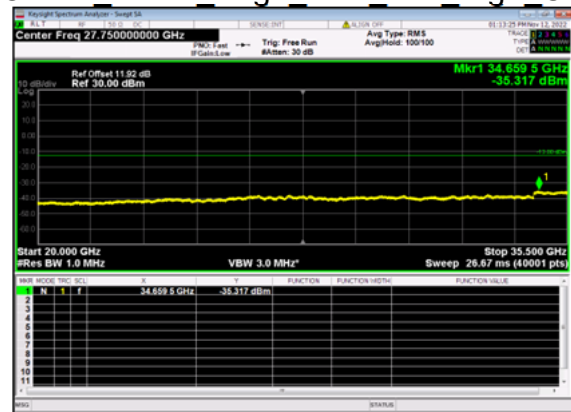

n77(40M)_DFT-s-OFDM BPSK Edge 1RB Left High CH