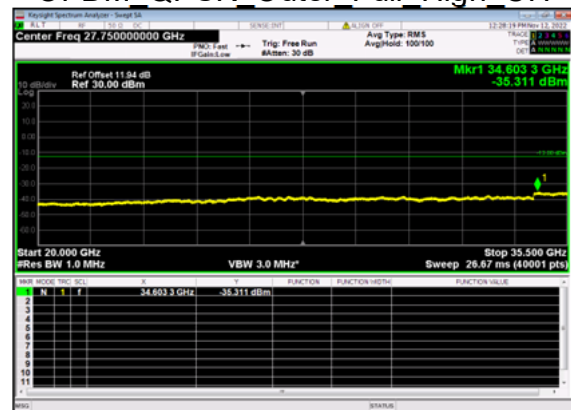

n77(20M)_DFT-s-OFDM QPSK Outer Full High CH