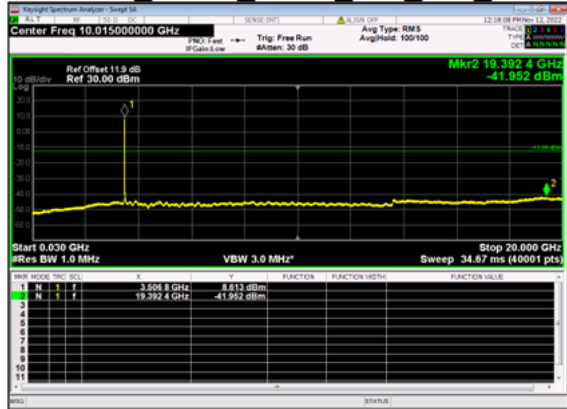

n77(20M)_DFT-s-OFDM BPSK Outer Full Mid CH