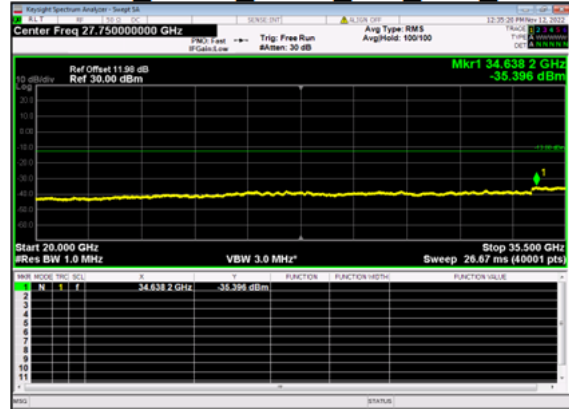

n77(30M)_DFT-s-OFDM BPSK Outer Full Low CH