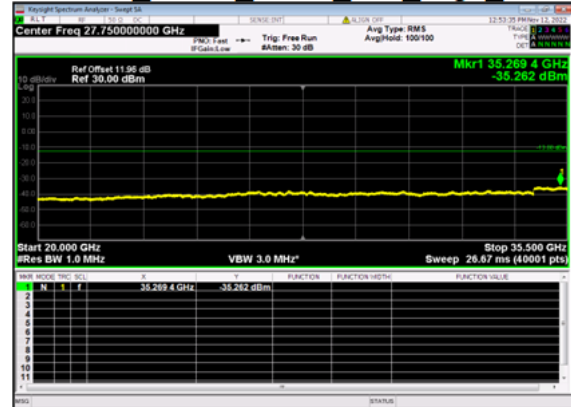

n77(30M)_DFT-s-OFDM BPSK Edge 1RB Right High CH

n77(30M)_DFT-s-OFDM QPSK Edge 1RB Right High CH

n77(30M)_DFT-s-OFDM QPSK Edge 1RB Right High CH

n77(30M)_DFT-s-OFDM BPSK Outer Full High CH

n77(30M)_DFT-s-OFDM BPSK Outer Full High CH