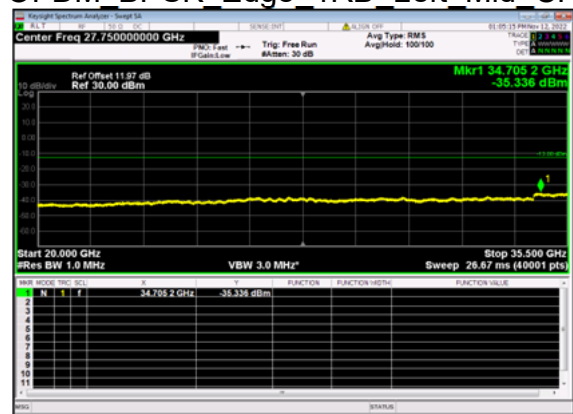

n77(40M)_DFT-s-OFDM BPSK Edge 1RB Left Mid CH