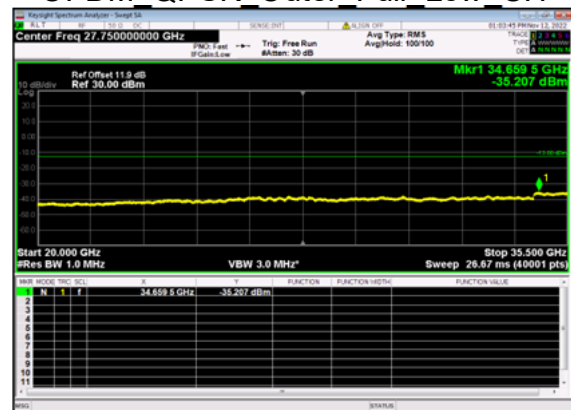

n77(40M)_DFT-s-OFDM BPSK Outer Full Low CH

n77(40M)_DFT-s-OFDM BPSK Outer Full Low CH

n77(40M)_DFT-s-OFDM QPSK Outer Full Low CH

n77(40M)_DFT-s-OFDM QPSK Outer Full Low CH

n77(40M)_DFT-s-OFDM BPSK Edge 1RB Left Mid CH