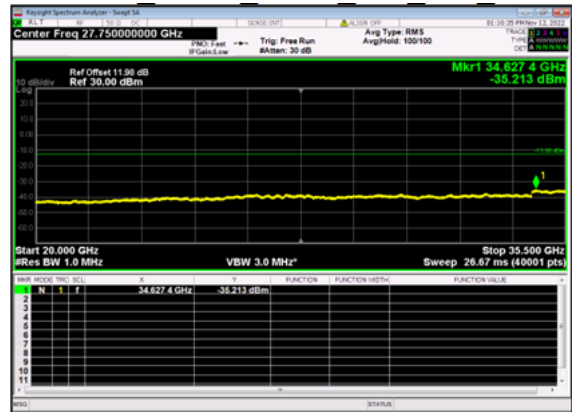

n77(40M)_DFT-s-OFDM QPSK Edge 1RB Right Mid CH

n77(40M)_DFT-s-OFDM QPSK Edge 1RB Right Mid CH

n77(40M)_DFT-s-OFDM BPSK Outer Full Mid CH

n77(40M)_DFT-s-OFDM BPSK Outer Full Mid CH

n77(40M)_DFT-s-OFDM QPSK Outer Full Mid CH