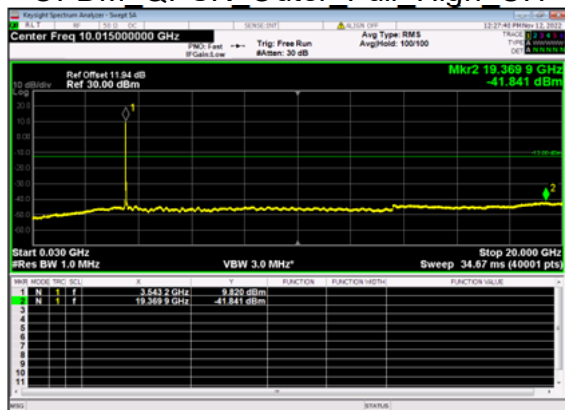

n77(20M)_DFT-s-OFDM QPSK Edge 1RB Right High CH

n77(20M)_DFT-s-OFDM QPSK Edge 1RB Right High CH

n77(20M)_DFT-s-OFDM BPSK Outer Full High CH

n77(20M)_DFT-s-OFDM BPSK Outer Full High CH

n77(20M)_DFT-s-OFDM QPSK Outer Full High CH