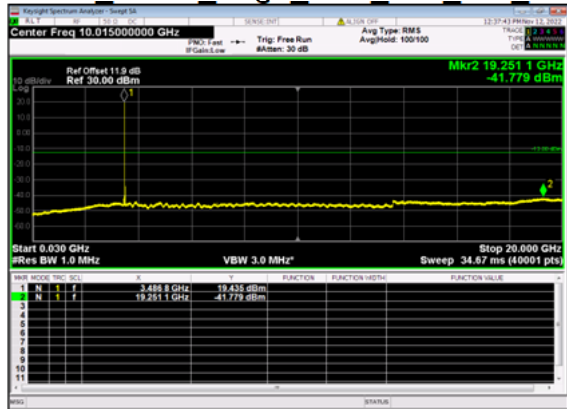

n77(30M)_DFT-s-OFDM BPSK Outer Full Low CH

n77(30M)_DFT-s-OFDM QPSK Outer Full Low CH

n77(30M)_DFT-s-OFDM QPSK Outer Full Low CH

n77(30M)_DFT-s-OFDM BPSK Edge 1RB Left Mid CH

n77(30M)_DFT-s-OFDM BPSK Edge 1RB Left Mid CH