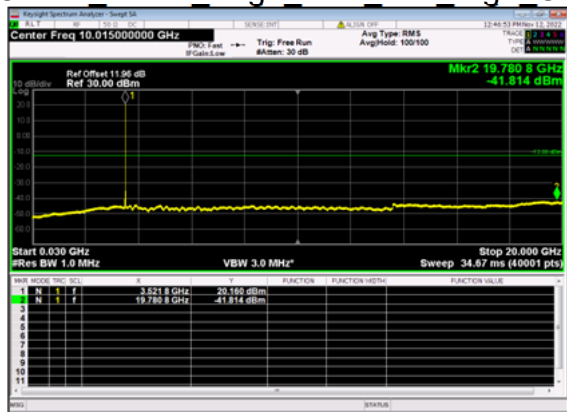

n77(30M)_DFT-s-OFDM BPSK Edge 1RB Left High CH