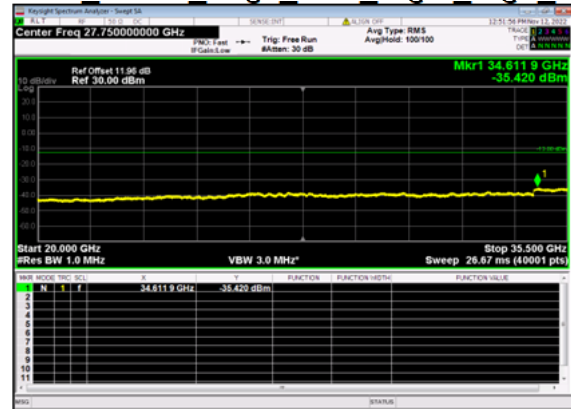

n77(30M)_DFT-s-OFDM BPSK Edge 1RB Right High CH

n77(30M)_DFT-s-OFDM QPSK Edge 1RB Right High CH

n77(30M)_DFT-s-OFDM QPSK Edge 1RB Right High CH

n77(30M)_DFT-s-OFDM BPSK Outer Full High CH

n77(30M)_DFT-s-OFDM BPSK Outer Full High CH