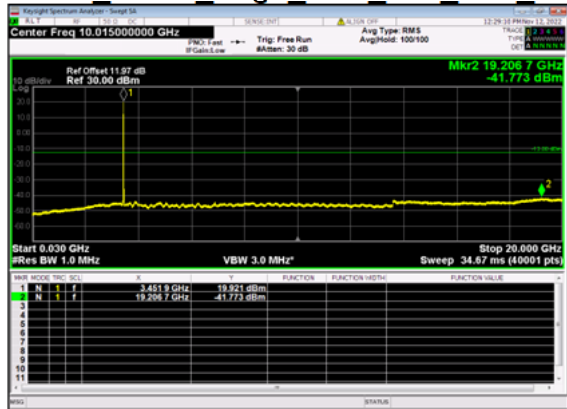

n77(30M)_DFT-s-OFDM BPSK Edge 1RB Left Low CH