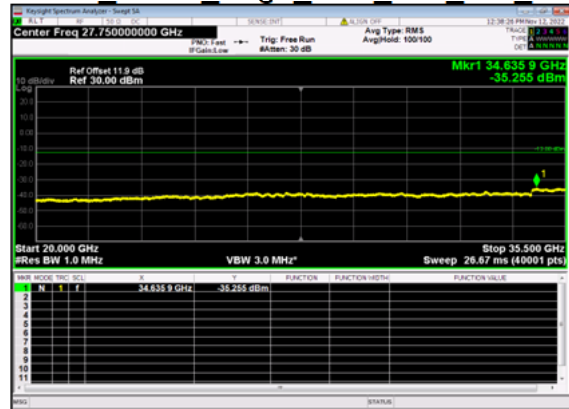

n77(30M)_DFT-s-OFDM BPSK Outer Full Low CH

n77(30M)_DFT-s-OFDM QPSK Outer Full Low CH

n77(30M)_DFT-s-OFDM QPSK Outer Full Low CH

n77(30M)_DFT-s-OFDM BPSK Edge 1RB Left Mid CH

n77(30M)_DFT-s-OFDM BPSK Edge 1RB Left Mid CH