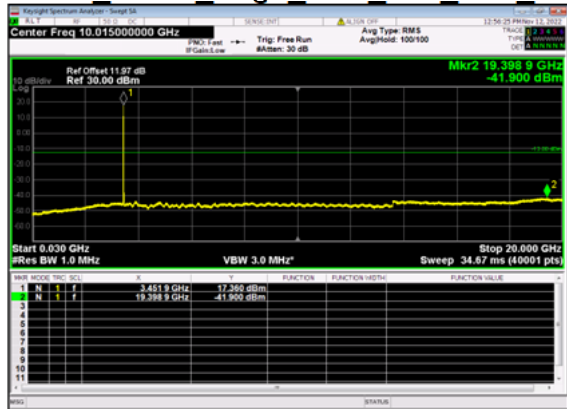

n77(40M)_DFT-s-OFDM BPSK Edge 1RB Left Low CH