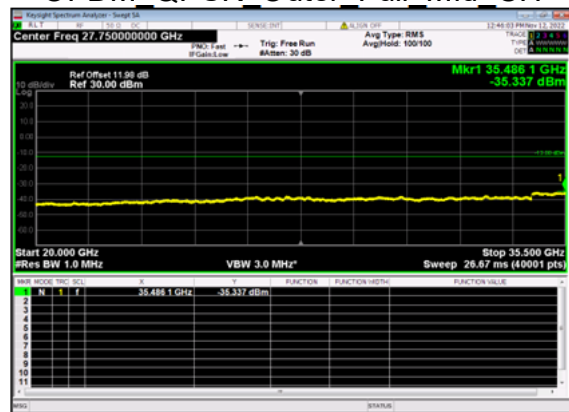

n77(30M)_DFT-s-OFDM QPSK Edge 1RB Right Mid CH

n77(30M)_DFT-s-OFDM BPSK Outer Full Mid CH

n77(30M)_DFT-s-OFDM BPSK Outer Full Mid CH

n77(30M)_DFT-s-OFDM QPSK Outer Full Mid CH

n77(30M)_DFT-s-OFDM QPSK Outer Full Mid CH