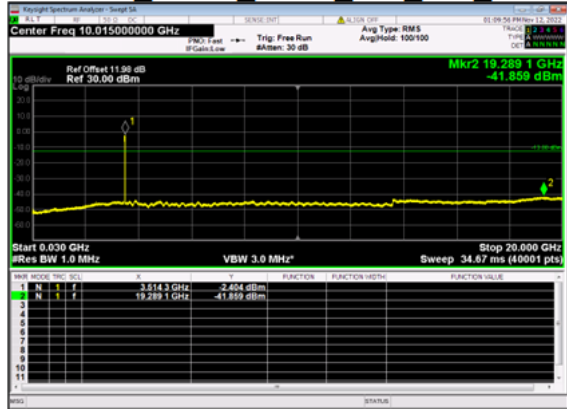

n77(40M)_DFT-s-OFDM BPSK Outer Full Mid CH