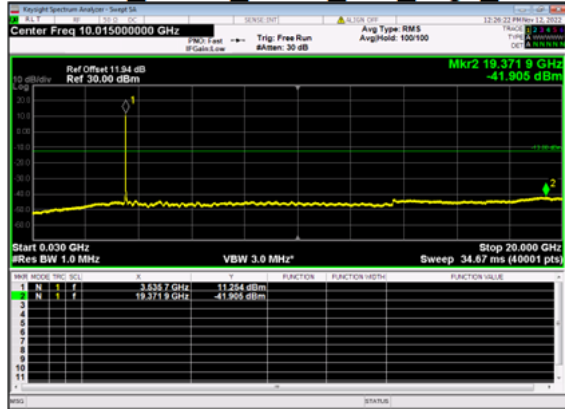

n77(20M)_DFT-s-OFDM BPSK Outer Full High CH