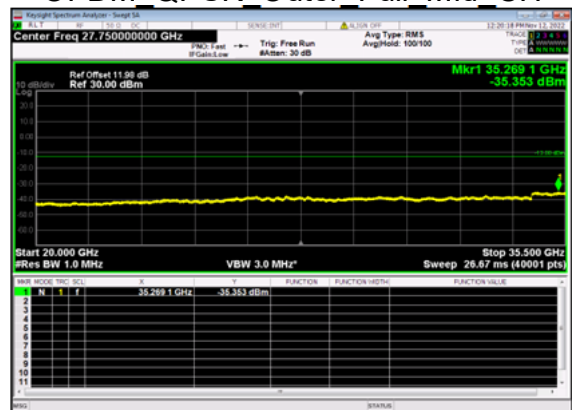

n77(20M)_DFT-s-OFDM BPSK Outer Full Mid CH

n77(20M)_DFT-s-OFDM BPSK Outer Full Mid CH

n77(20M)_DFT-s-OFDM QPSK Outer Full Mid CH

n77(20M)_DFT-s-OFDM QPSK Outer Full Mid CH

n77(20M)_DFT-s-OFDM BPSK Edge 1RB Left High CH