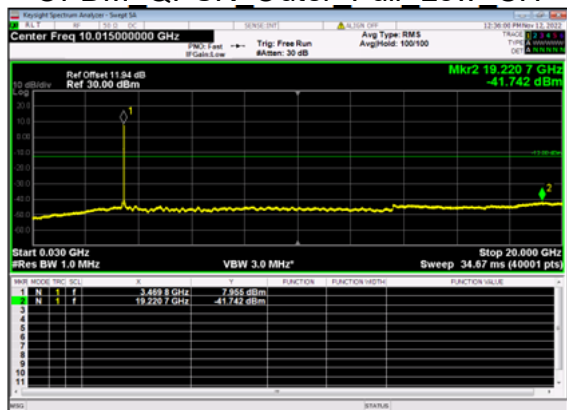

n77(30M)_DFT-s-OFDM QPSK Outer Full Low CH