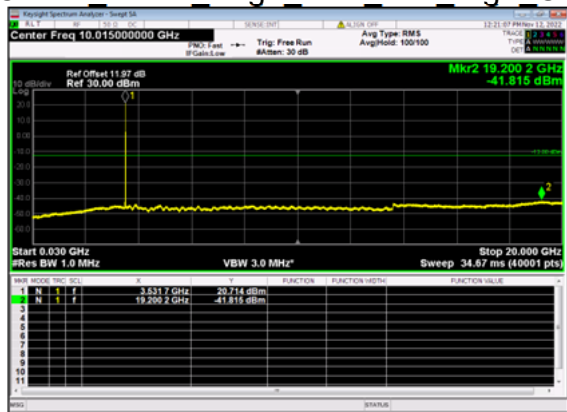

n77(20M)_DFT-s-OFDM BPSK Outer Full Mid CH

n77(20M)_DFT-s-OFDM BPSK Outer Full Mid CH

n77(20M)_DFT-s-OFDM QPSK Outer Full Mid CH

n77(20M)_DFT-s-OFDM QPSK Outer Full Mid CH

n77(20M)_DFT-s-OFDM BPSK Edge 1RB Left High CH