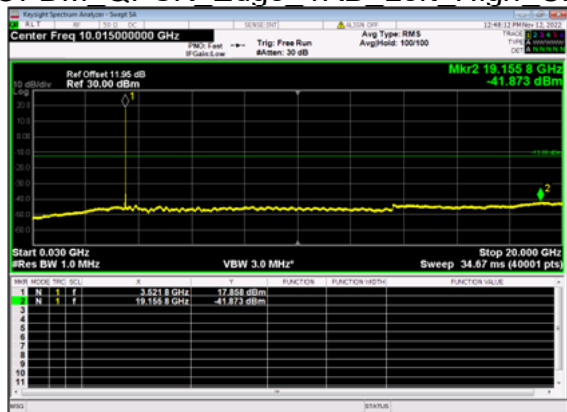

n77(30M)_DFT-s-OFDM QPSK Edge 1RB Left High CH