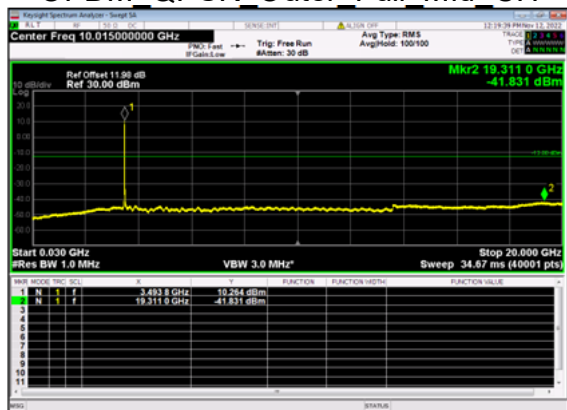

n77(20M)_DFT-s-OFDM QPSK Outer Full Mid CH