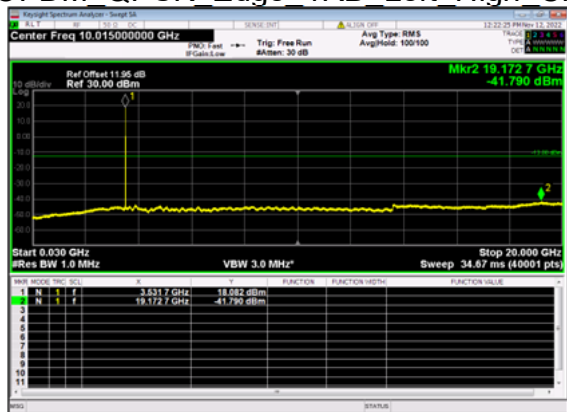

n77(20M)_DFT-s-OFDM QPSK Edge 1RB Left High CH