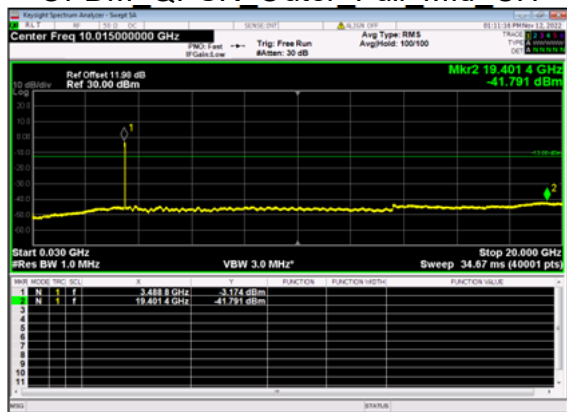

n77(40M)_DFT-s-OFDM QPSK Edge 1RB Right Mid CH

n77(40M)_DFT-s-OFDM QPSK Edge 1RB Right Mid CH

n77(40M)_DFT-s-OFDM BPSK Outer Full Mid CH

n77(40M)_DFT-s-OFDM BPSK Outer Full Mid CH

n77(40M)_DFT-s-OFDM QPSK Outer Full Mid CH