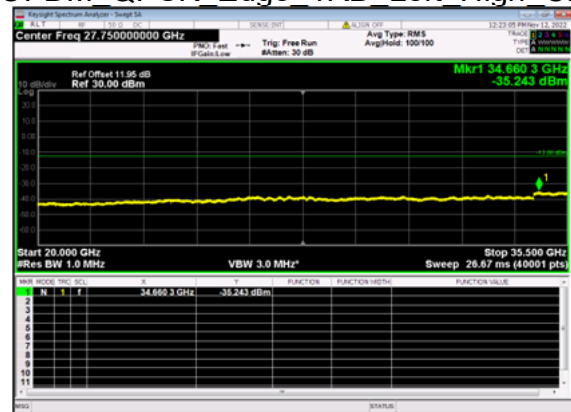

n77(20M)_DFT-s-OFDM QPSK Edge 1RB Left High CH