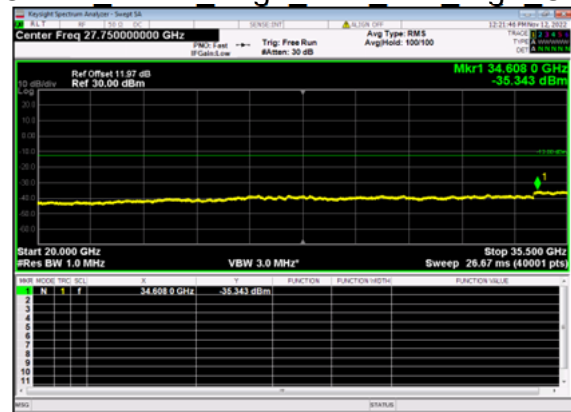

n77(20M)_DFT-s-OFDM BPSK Edge 1RB Left High CH