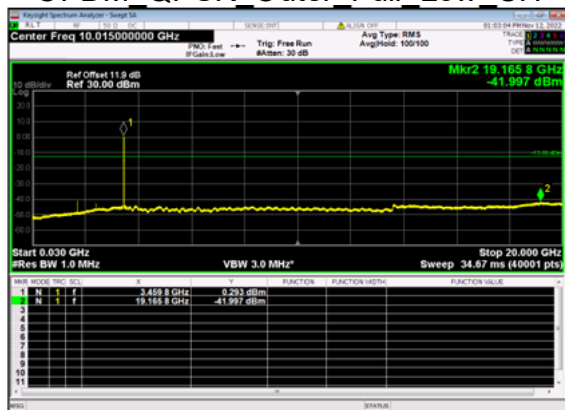

n77(40M)_DFT-s-OFDM QPSK Outer Full Low CH