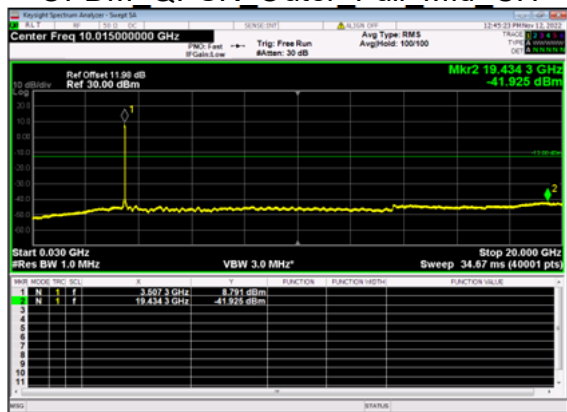

n77(30M)_DFT-s-OFDM QPSK Edge 1RB Right Mid CH

n77(30M)_DFT-s-OFDM BPSK Outer Full Mid CH

n77(30M)_DFT-s-OFDM BPSK Outer Full Mid CH

n77(30M)_DFT-s-OFDM QPSK Outer Full Mid CH

n77(30M)_DFT-s-OFDM QPSK Outer Full Mid CH