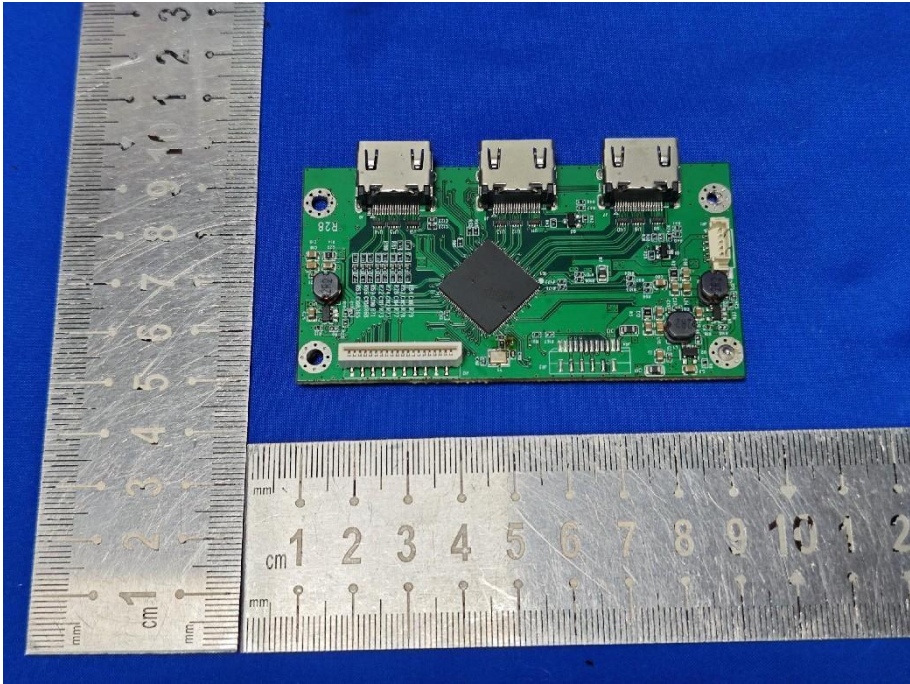

Internal photos

Model No.: U4420

BT ANT

5.8GWIFI ANT1:

5.8GWIFI ANT2: