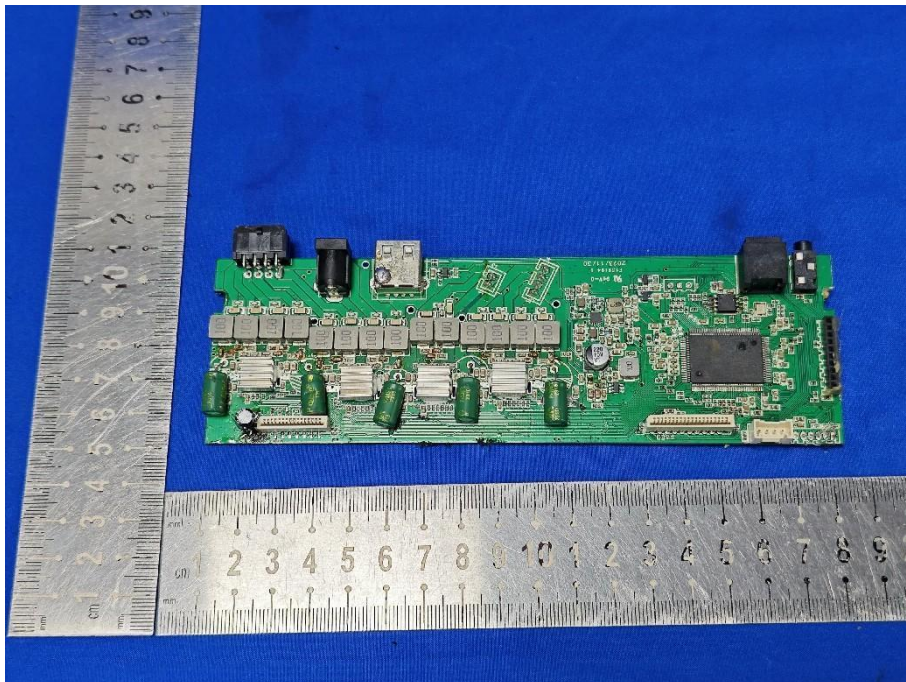

Internal photos

Model No.: U4420

BT ANT

5.8GWIFI ANT1:

5.8GWIFI ANT2: