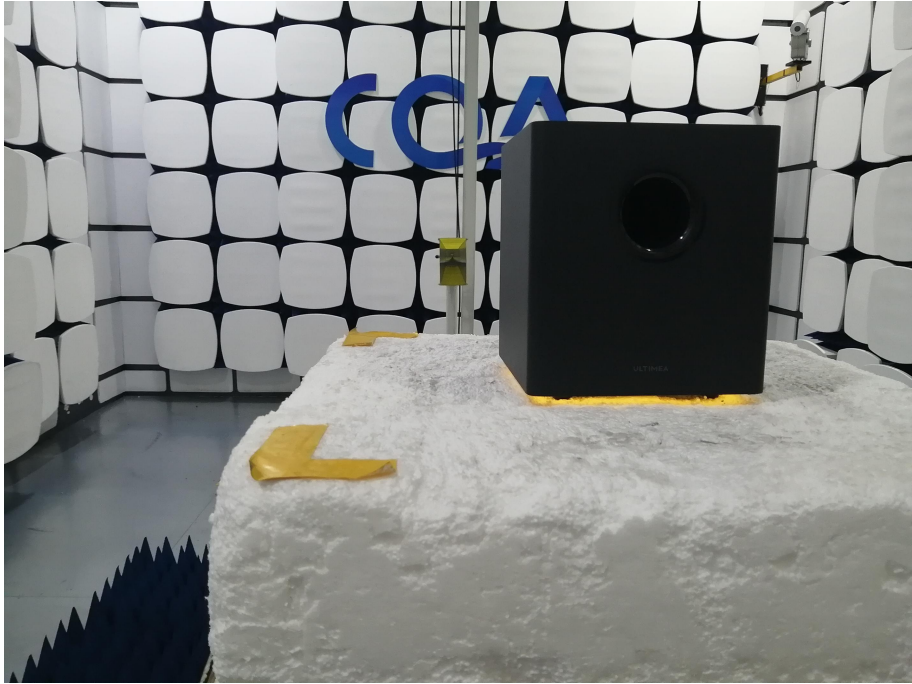

### 1 Photographs - EUT Test Setup

#### 1.1 Radiated Spurious Emission

9kHz~30MHz:

30MHz~1GHz:

Above 1GHz: