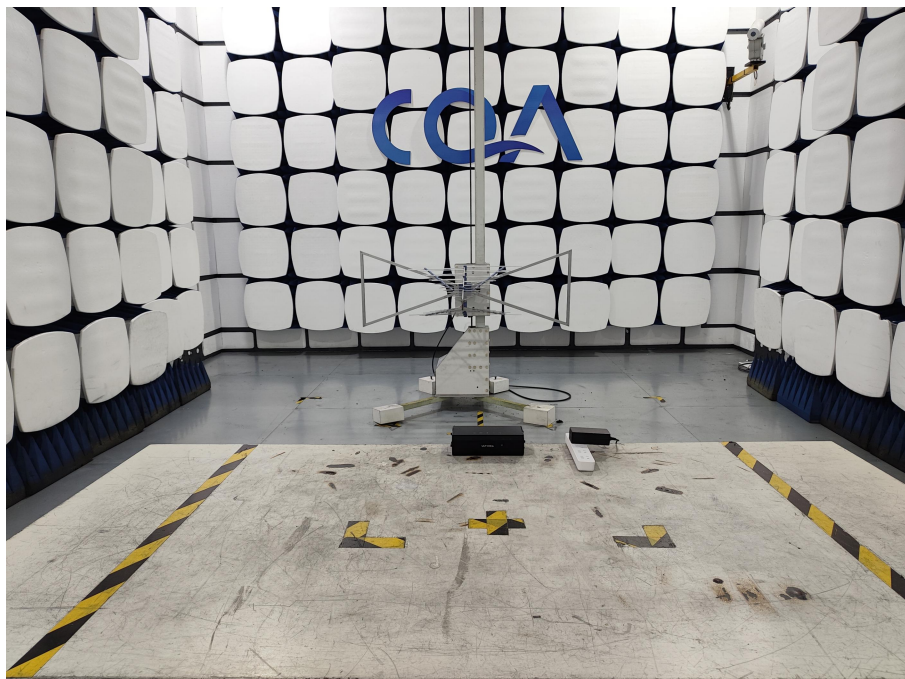

Setup photos

1 Photographs - EUT Test Setup

1.1 Radiated Emission

9KHz~30MHz:

30MHz~1GHz:

Above 1GHz:

1.2 Conducted Emission