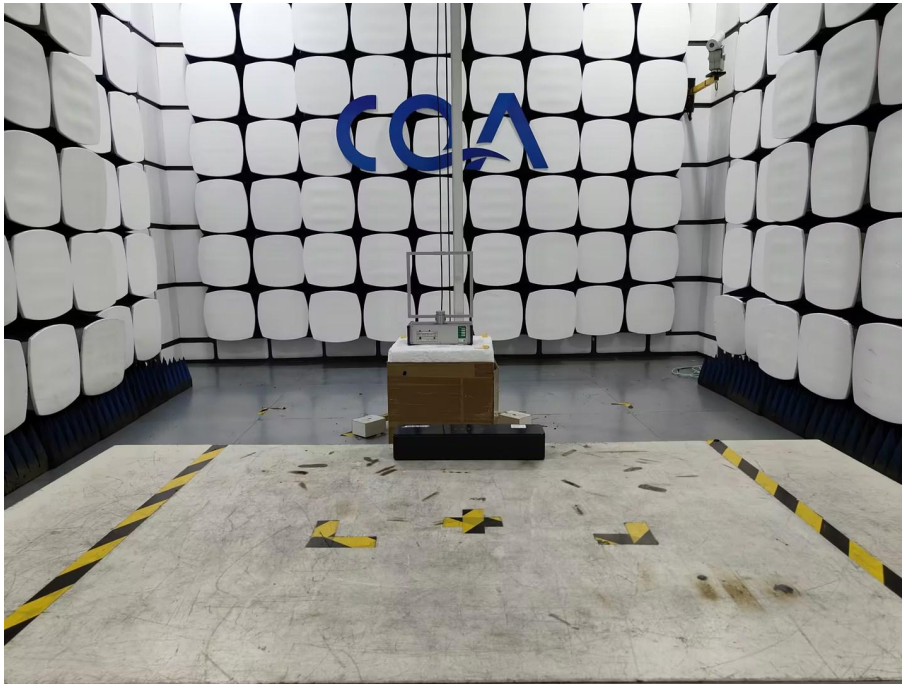

Setup photos

1 Photographs - EUT Test Setup

1.1 Radiated Spurious Emission

9kHz~30MHz:

30MHz~1GHz:

Above 1GHz:

1.2 Conducted Emissions Test Setup