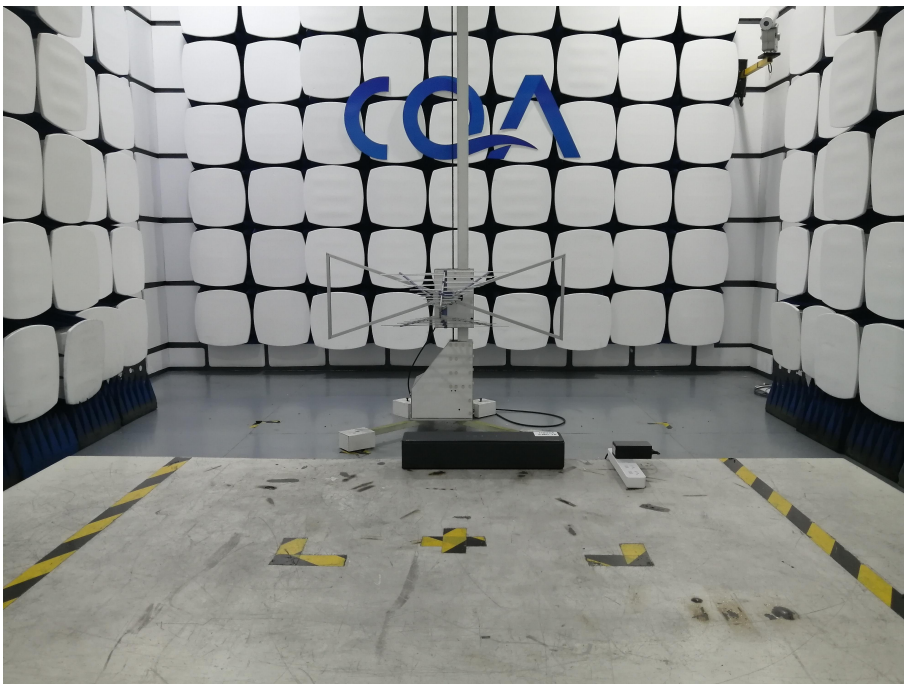

1 Photographs - EUT Test Setup

1.1 Radiated Spurious Emission Test Setup

9kHz~30MHz:

30MHz~1GHz:

Above 1GHz:

1.2 Conducted Emission