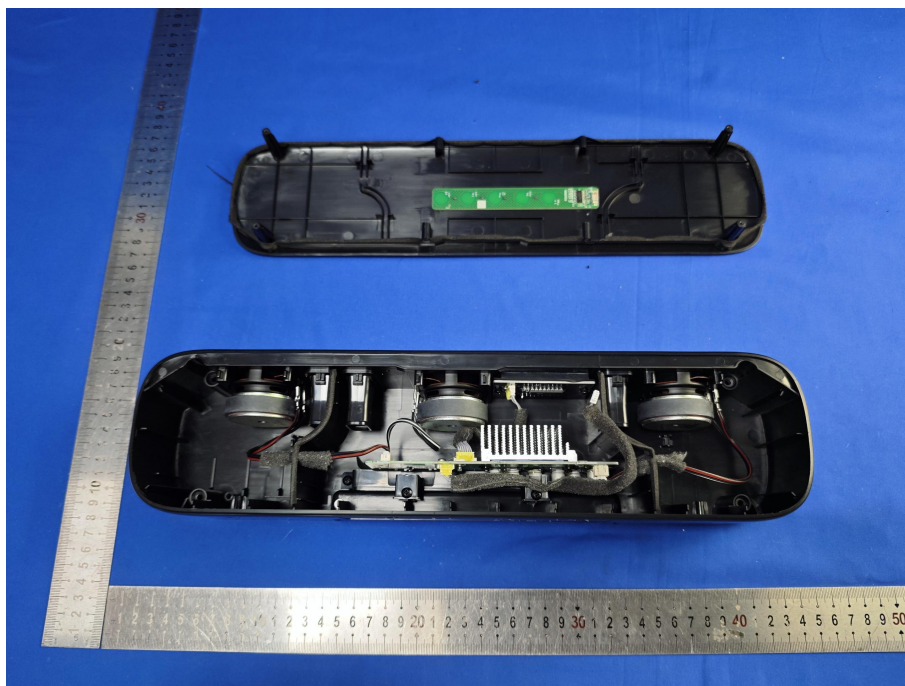

Internal photos

ANT

SWITCHING POWER ADAPTER

MODEL NO.:FX48U-240250C

INPUT:100-240V~ 50/60Hz 1.0A

OUTPUT: 24V = 2.5A

Intertek

5011479