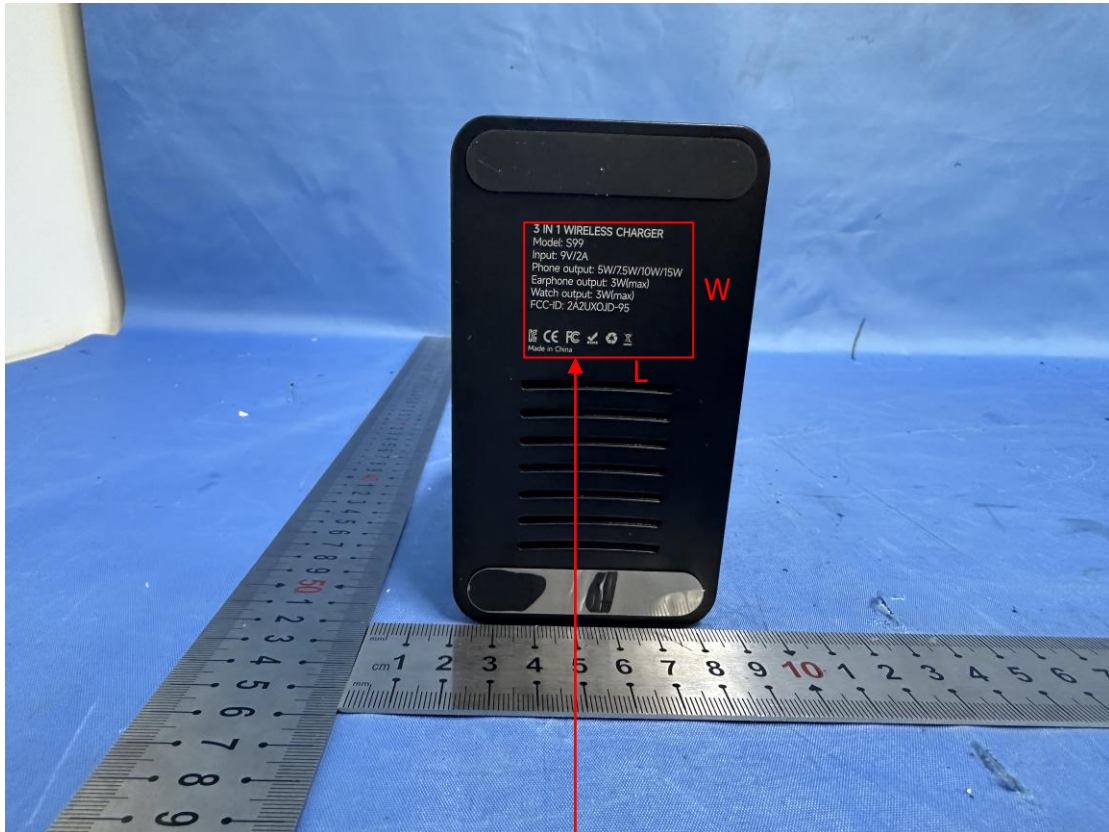

## Label

Wireless Charger  
Model Name: S99  
FCC ID: 2A9NX-S99

Size: L35mm \* W35mm

1. The label is silk-screen on the sample