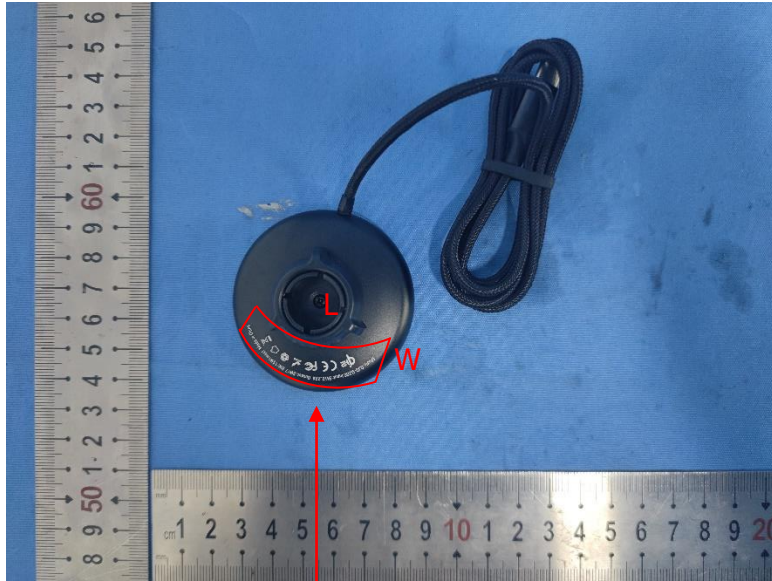

## Label

Wireless Charger

Model Name: OJD-Q206

FCC ID: 2A9NX-OJD-Q206

Size: L35mm \* W10mm

1. The label is silk-screen on the sample