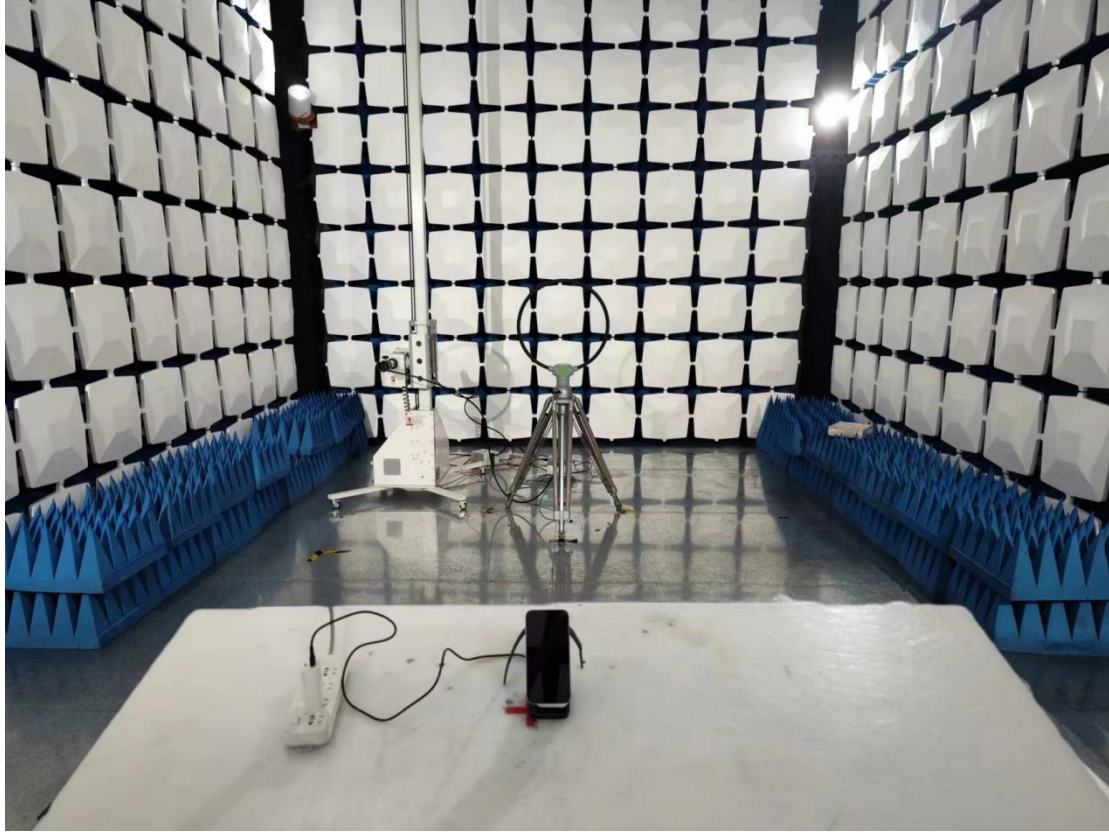

Blow 1GHz for radiated emission test setup

Conducted emission test setup