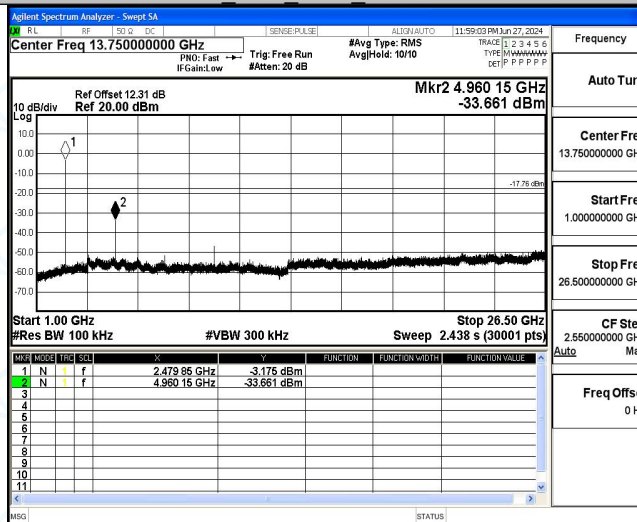

3DH5 Ant1 2441 1000~26500

3DH5 Ant1 2480 0~Reference

3DH5 Ant1 2480 30~1000

3DH5 Ant1 2480 1000~26500

The End Report

Dongguan DN Testing Co., Ltd.

Add: No. 1, West Fourth Street, Xingfa South Road, Wusha Community, Chang 'an Town, Dongguan City, Guangdong P.R.China