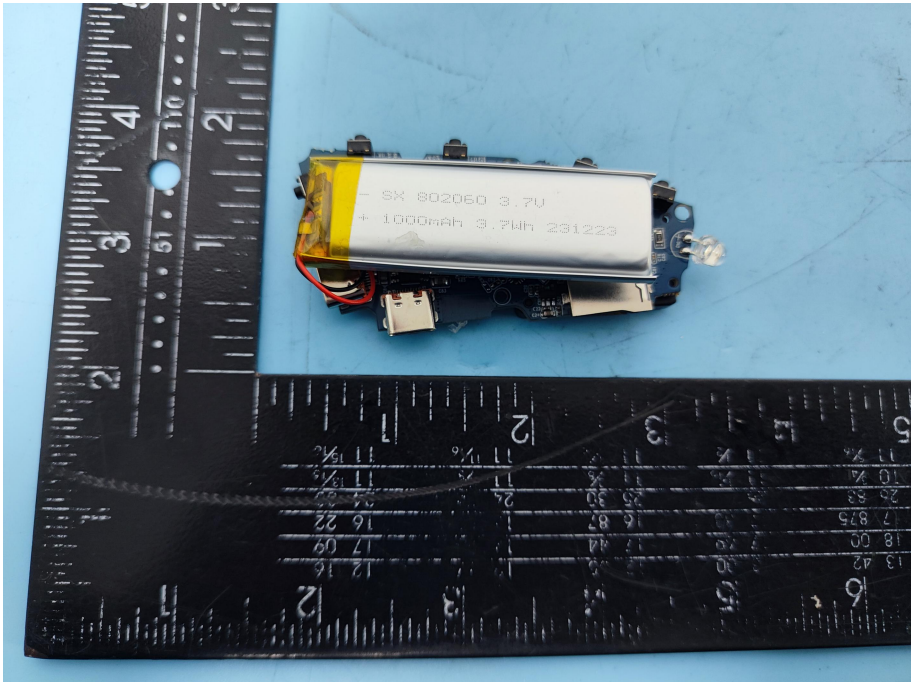

INTERNAL PHOTO OF SAMPLE

INTERNAL PHOTO OF SAMPLE PCB

Model No.: Q58-Max

BT antenna

INTERNAL PHOTO OF SAMPLE PCB

INTERNAL PHOTO OF SAMPLE PCB

INTERNAL PHOTO OF SAMPLE PCB