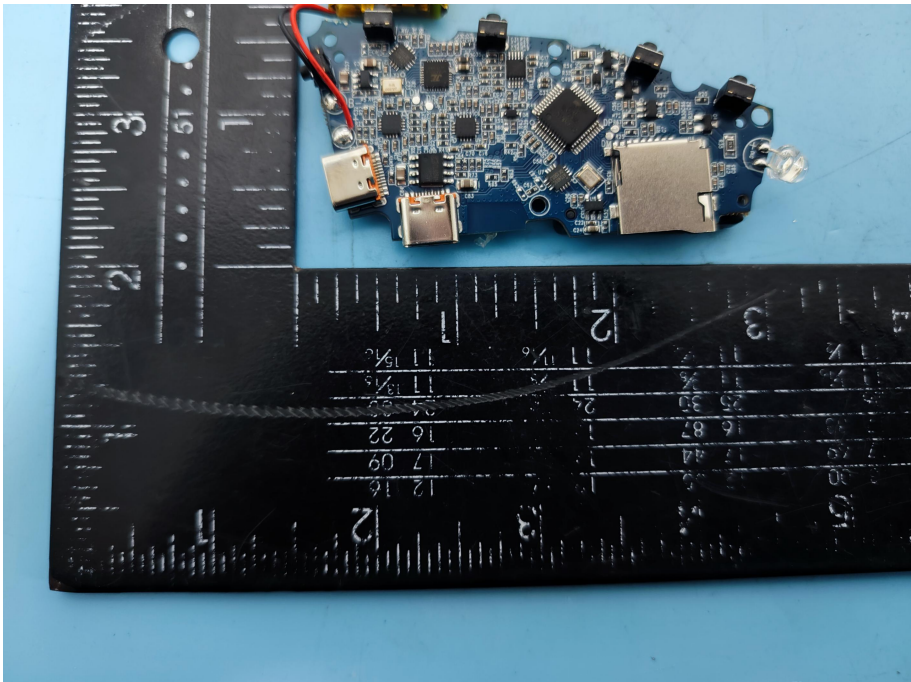

INTERNAL PHOTO OF SAMPLE

INTERNAL PHOTO OF SAMPLE PCB

Model No.: Q58-Max

BT antenna

INTERNAL PHOTO OF SAMPLE PCB

INTERNAL PHOTO OF SAMPLE PCB

INTERNAL PHOTO OF SAMPLE PCB