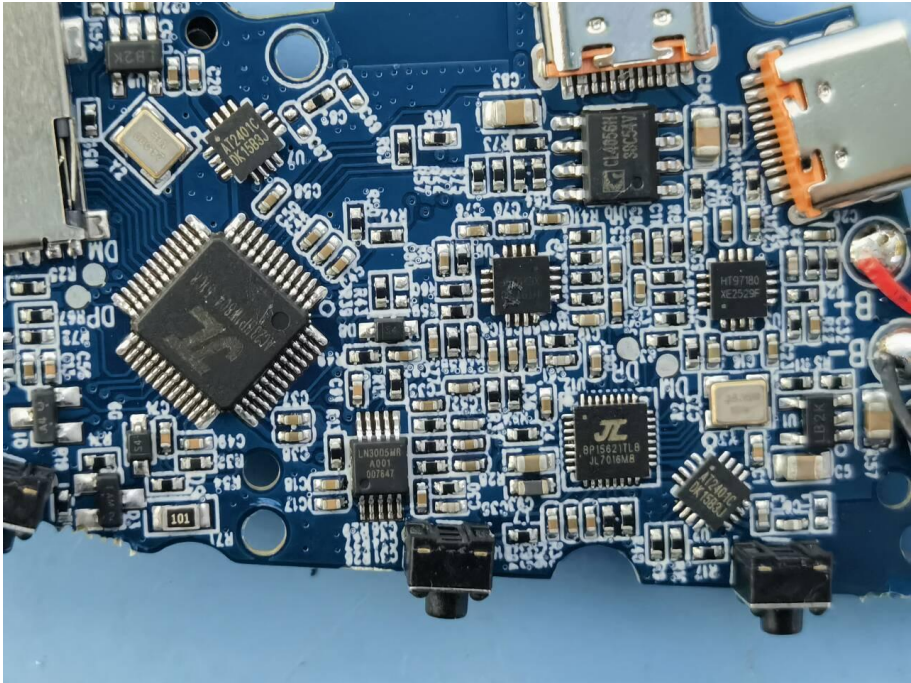

INTERNAL PHOTO OF SAMPLE

INTERNAL PHOTO OF SAMPLE PCB

Model No.: Q58-Max

BT antenna

INTERNAL PHOTO OF SAMPLE PCB

INTERNAL PHOTO OF SAMPLE PCB

INTERNAL PHOTO OF SAMPLE PCB