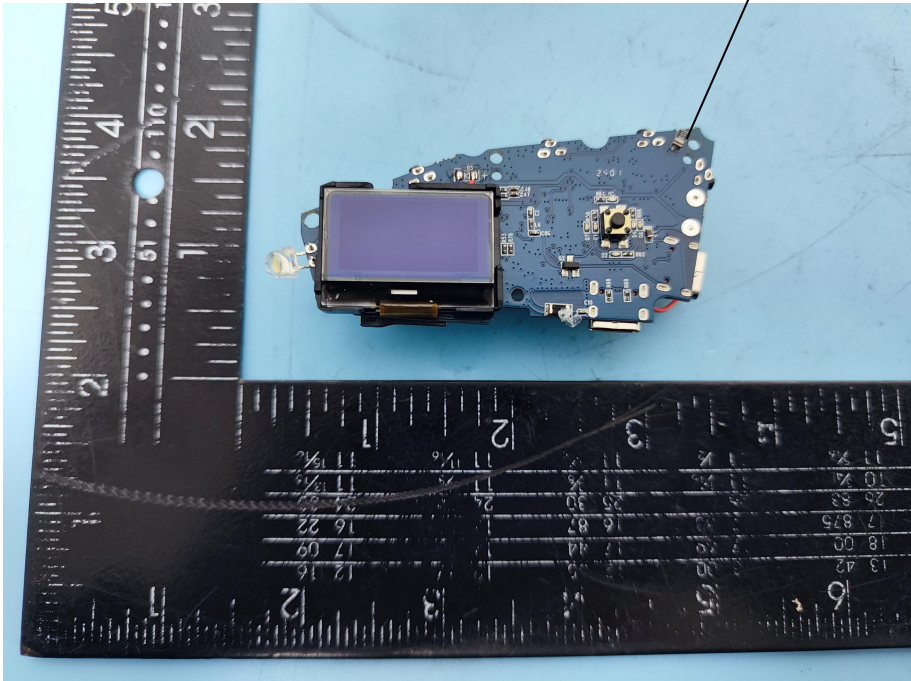

INTERNAL PHOTO OF SAMPLE

INTERNAL PHOTO OF SAMPLE PCB

Model No.: Q58-Max

BT antenna

INTERNAL PHOTO OF SAMPLE PCB

INTERNAL PHOTO OF SAMPLE PCB

INTERNAL PHOTO OF SAMPLE PCB