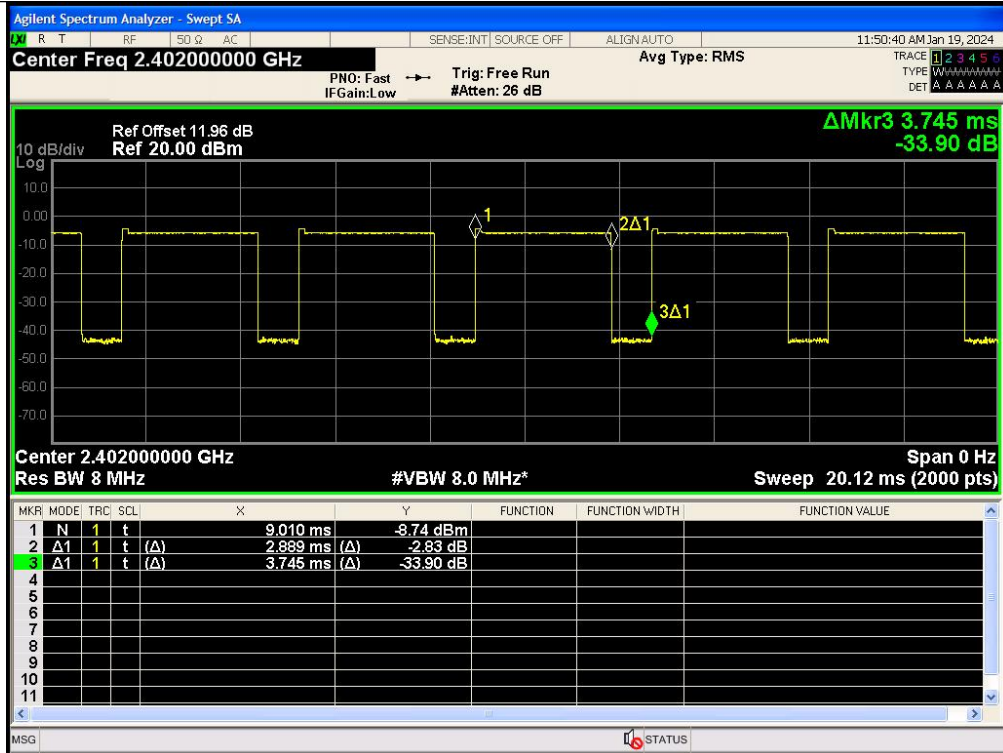

### Test Graphs

GFSK(DH5)\_Channel 39

GFSK(DH5)\_Channel 78

π/4DQPSK(2-DH5)\_Channel 0

π/4DQPSK(2-DH5)\_Channel 39

$\pi$ /4DQPSK(2-DH5)\_Channel 78

8DPSK(3-DH5)\_Channel 0

8DPSK(3-DH5)\_Channel 39