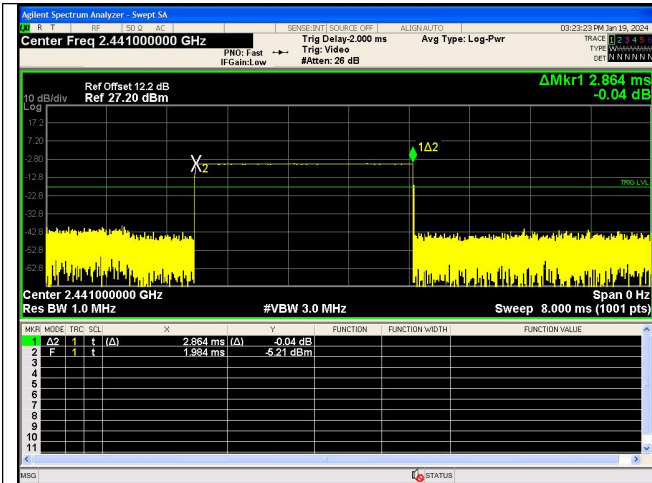

Pulse Width
GFSK_DH5