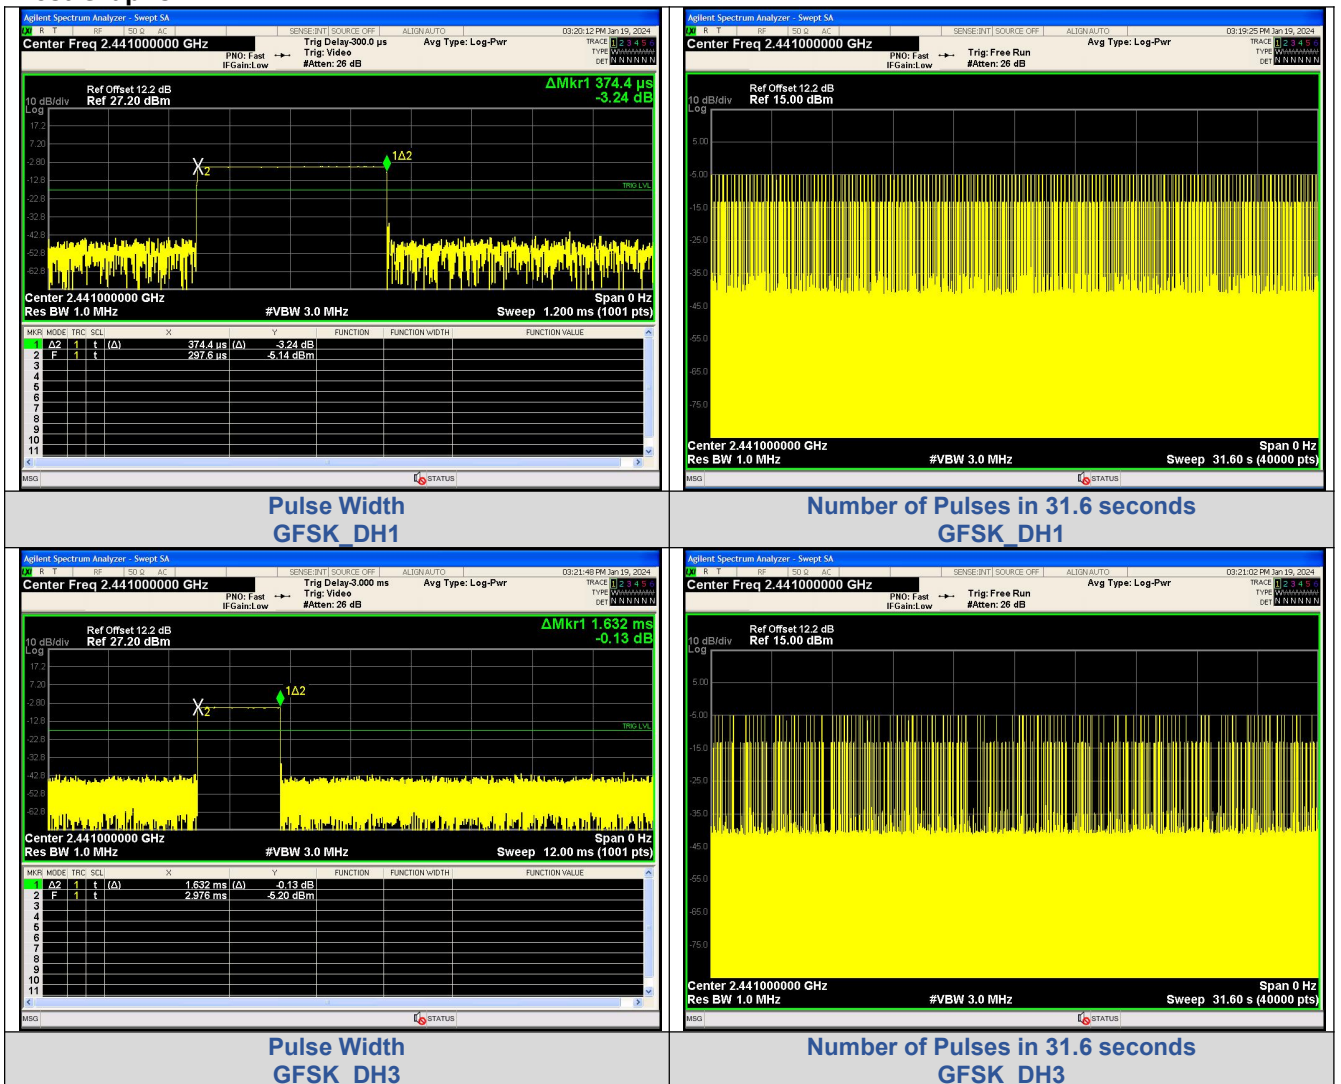

APPENDIX VII.Dwell Time Test Result

Modulation	Packet	Channel	Pulse Width (ms)	Number of Pulses in 31.6 seconds	Dwell Time (ms)	Limit (ms)	Result
GFSK	DH1	CH39 (2441MHz)	0.3744	316	118.31	< 400	PASS
	DH3		1.632	151	246.43		PASS
	DH5		2.864	99	283.54		PASS
π/4DQPSK	2-DH1		0.3840	317	121.73		PASS
	2-DH3		1.632	152	248.06		PASS
	2-DH5		2.896	108	312.77		PASS
8DPSK	3-DH1		0.3852	315	121.34		PASS
	3-DH3		1.632	157	256.22		PASS
	3-DH5		2.880	113	325.44		PASS

Test Graphs