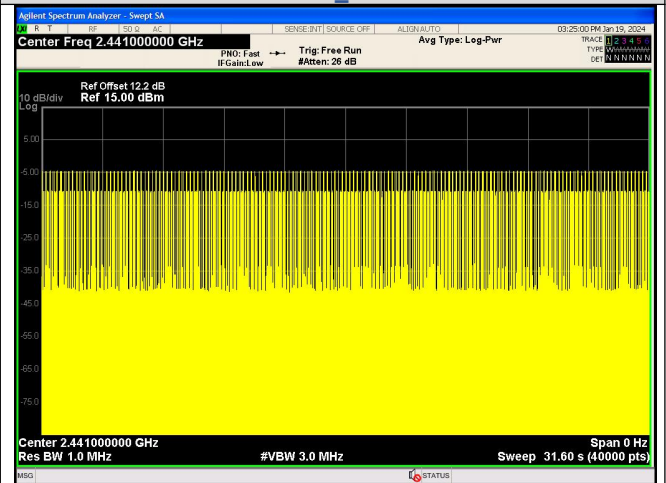

### Test Graphs

Pulse Width  
GFSK\_DH5

Number of Pulses in 31.6 seconds  
GFSK\_DH5

Pulse Width  
 $\pi/4$ DQPSK\_2-DH1

Number of Pulses in 31.6 seconds  
 $\pi/4$ DQPSK\_2-DH1

Pulse Width  
 $\pi/4$ DQPSK\_2-DH3