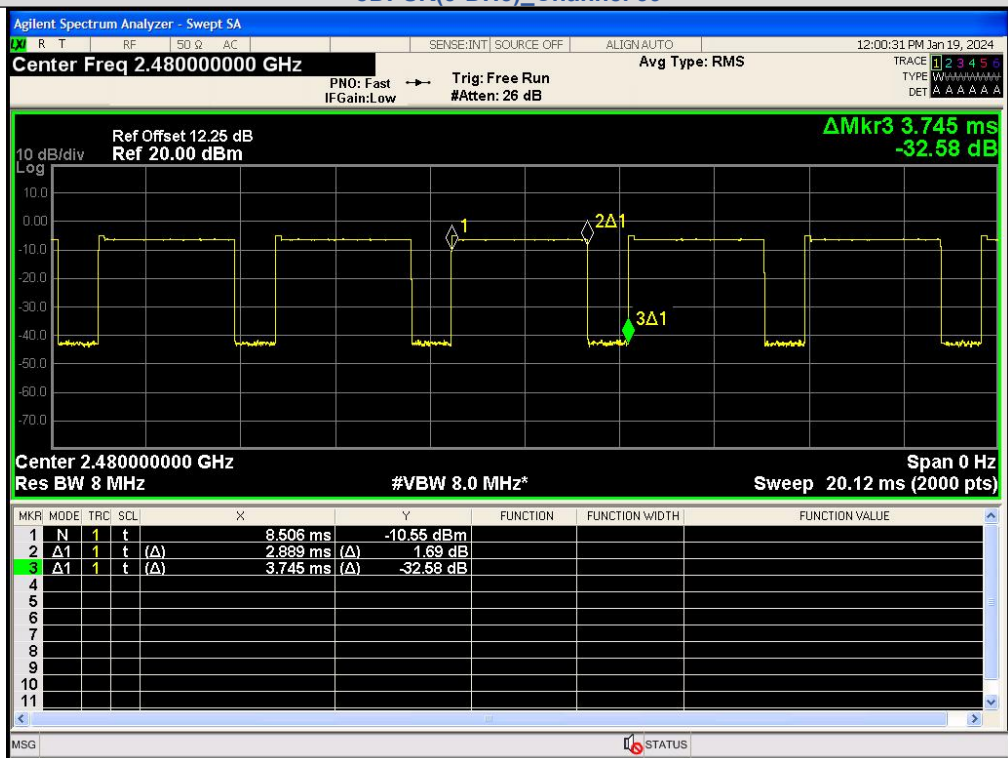

### Test Graphs

GFSK(DH5)\_Channel 39

GFSK(DH5)\_Channel 78

π/4DQPSK(2-DH5)\_Channel 0

π/4DQPSK(2-DH5)\_Channel 39

$\pi$ /4DQPSK(2-DH5)\_Channel 78

8DPSK(3-DH5)\_Channel 0

8DPSK(3-DH5)\_Channel 39