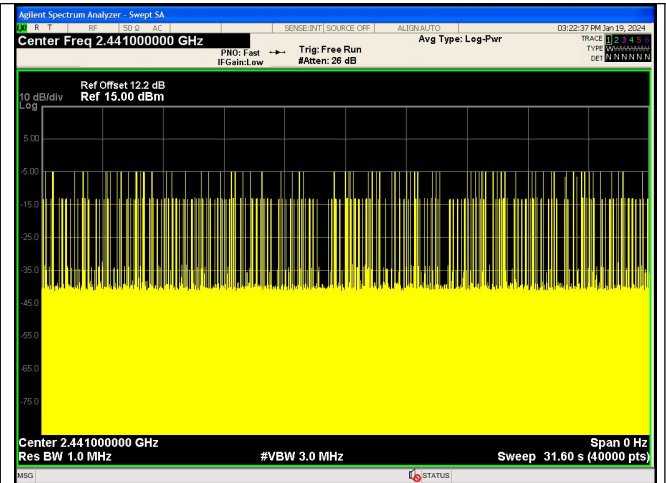

Number of Pulses in 31.6 seconds
GFSK_DH5