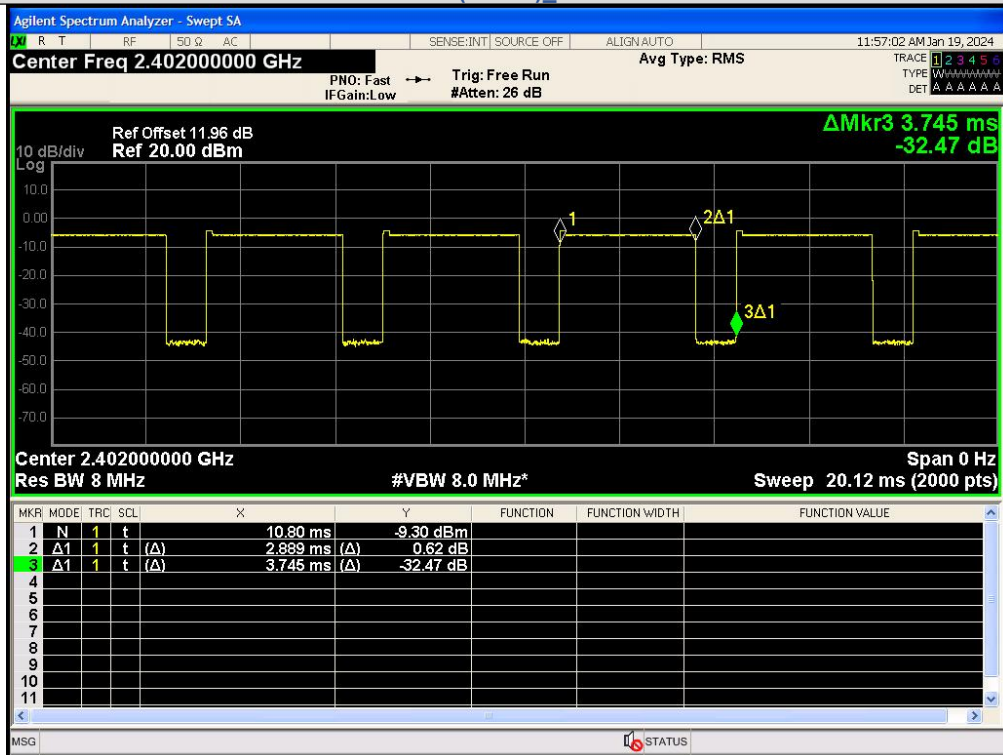

### Test Graphs

GFSK(DH5)\_Channel 39

GFSK(DH5)\_Channel 78

π/4DQPSK(2-DH5)\_Channel 0

π/4DQPSK(2-DH5)\_Channel 39

$\pi$ /4DQPSK(2-DH5)\_Channel 78

8DPSK(3-DH5)\_Channel 0

8DPSK(3-DH5)\_Channel 39