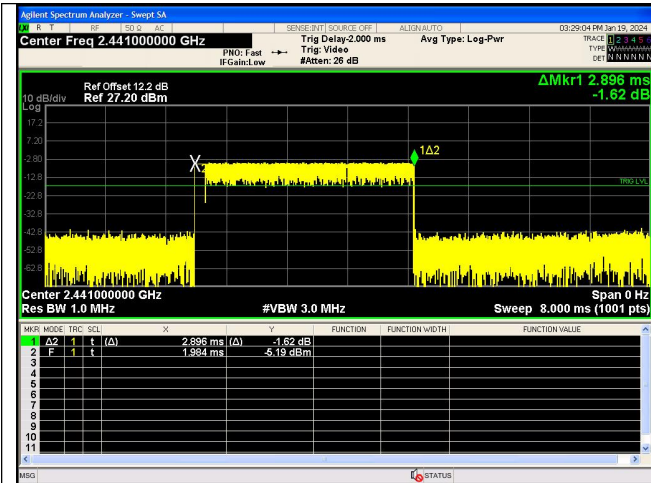

Pulse Width
 $\pi/4$ DQPSK 2-DH5