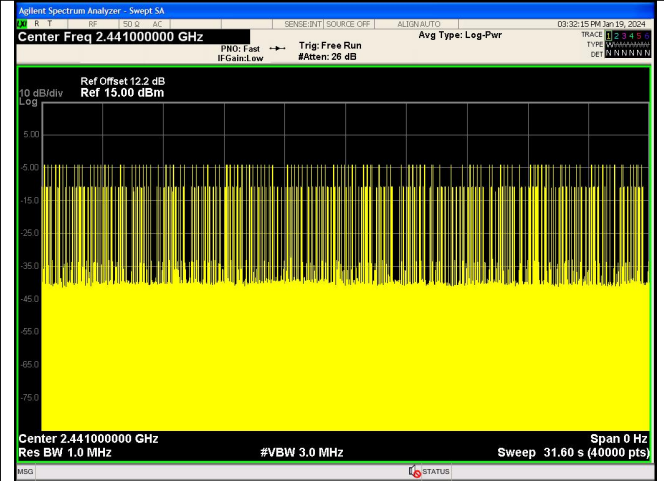

Number of Pulses in 31.6 seconds
8DPSK 3-DH3