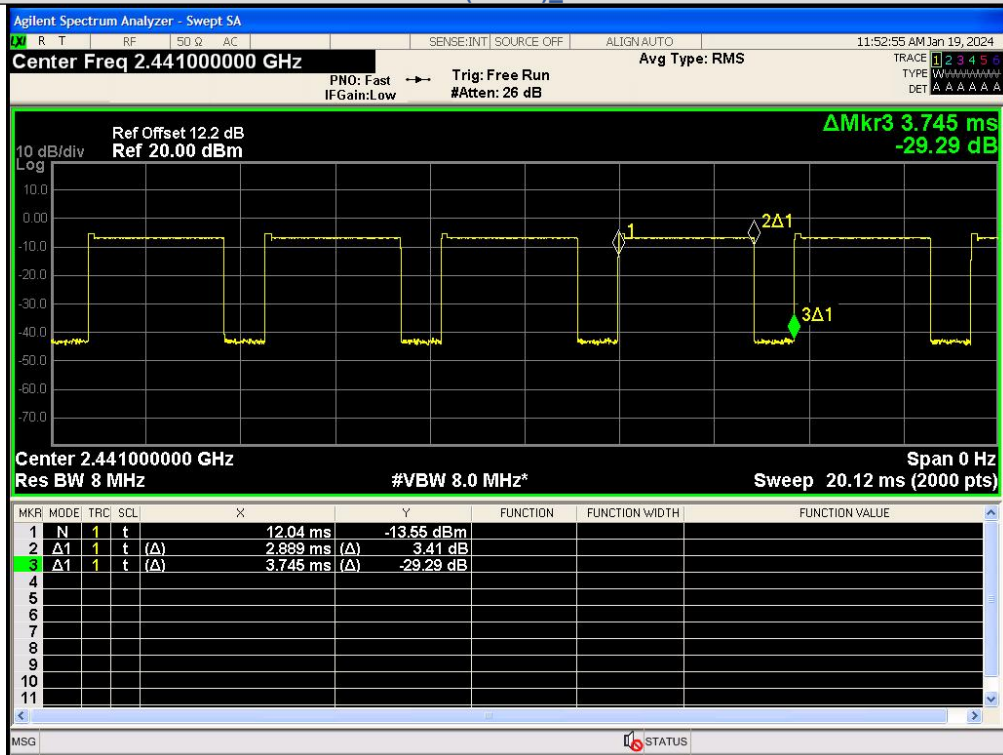

### Test Graphs

GFSK(DH5)\_Channel 39

GFSK(DH5)\_Channel 78

π/4DQPSK(2-DH5)\_Channel 0

π/4DQPSK(2-DH5)\_Channel 39

$\pi$ /4DQPSK(2-DH5)\_Channel 78

8DPSK(3-DH5)\_Channel 0

8DPSK(3-DH5)\_Channel 39