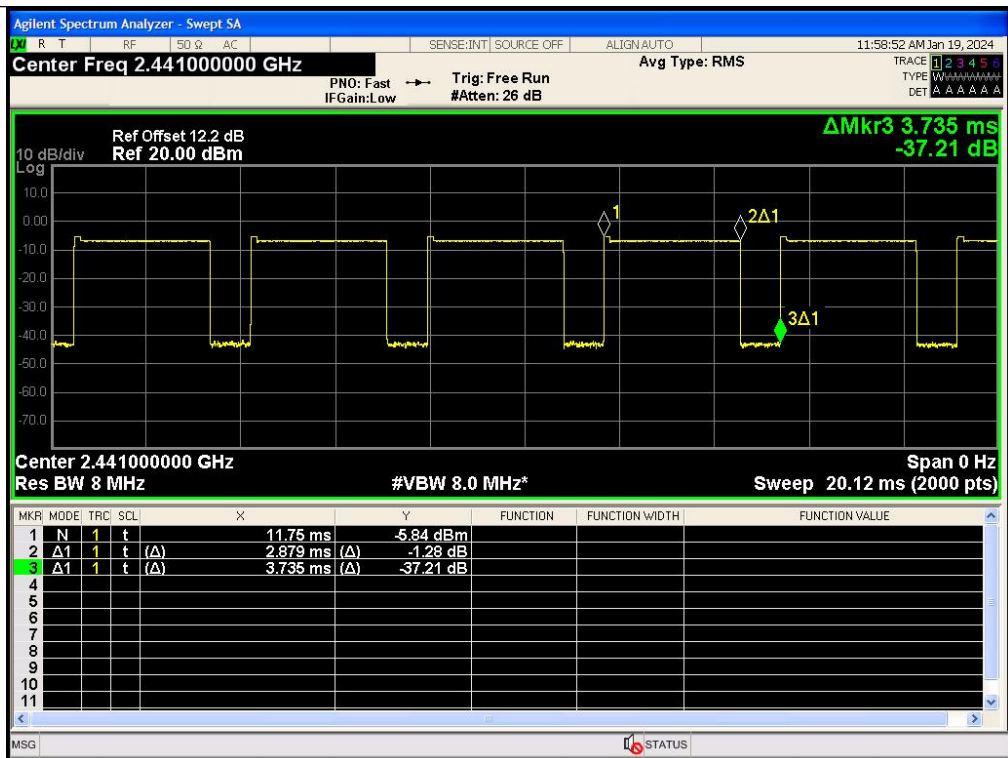

### Test Graphs

GFSK(DH5)\_Channel 39

GFSK(DH5)\_Channel 78

π/4DQPSK(2-DH5)\_Channel 0

π/4DQPSK(2-DH5)\_Channel 39

$\pi$ /4DQPSK(2-DH5)\_Channel 78

8DPSK(3-DH5)\_Channel 0

8DPSK(3-DH5)\_Channel 39