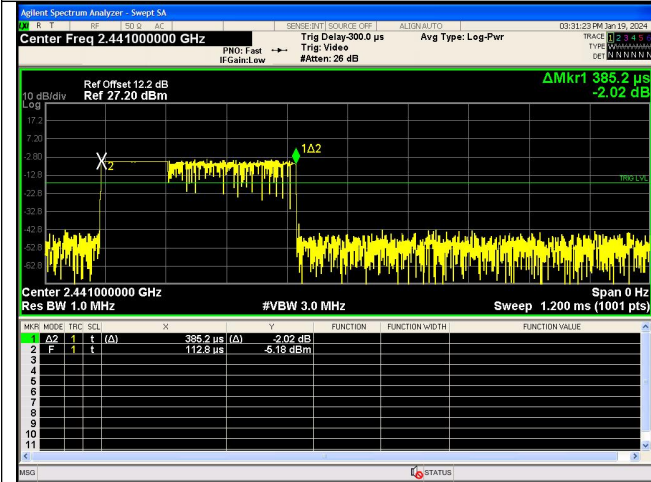

Pulse Width
8DPSK 3-DH1