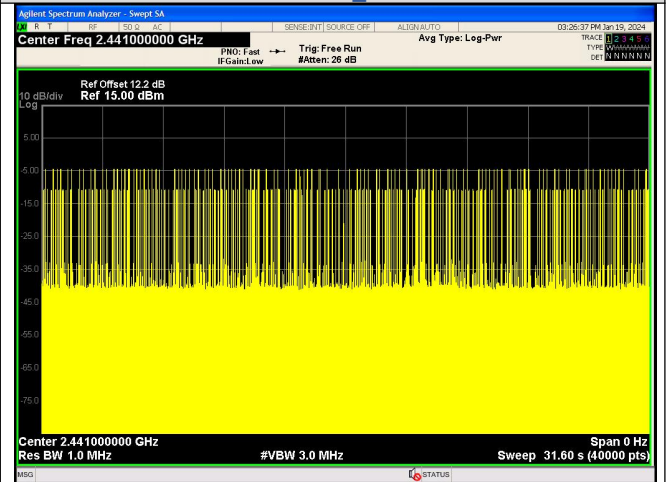

### Test Graphs

Pulse Width  
GFSK\_DH5

Number of Pulses in 31.6 seconds  
GFSK\_DH5

Pulse Width  
 $\pi/4$ DQPSK\_2-DH1

Number of Pulses in 31.6 seconds  
 $\pi/4$ DQPSK\_2-DH1

Pulse Width  
 $\pi/4$ DQPSK\_2-DH3