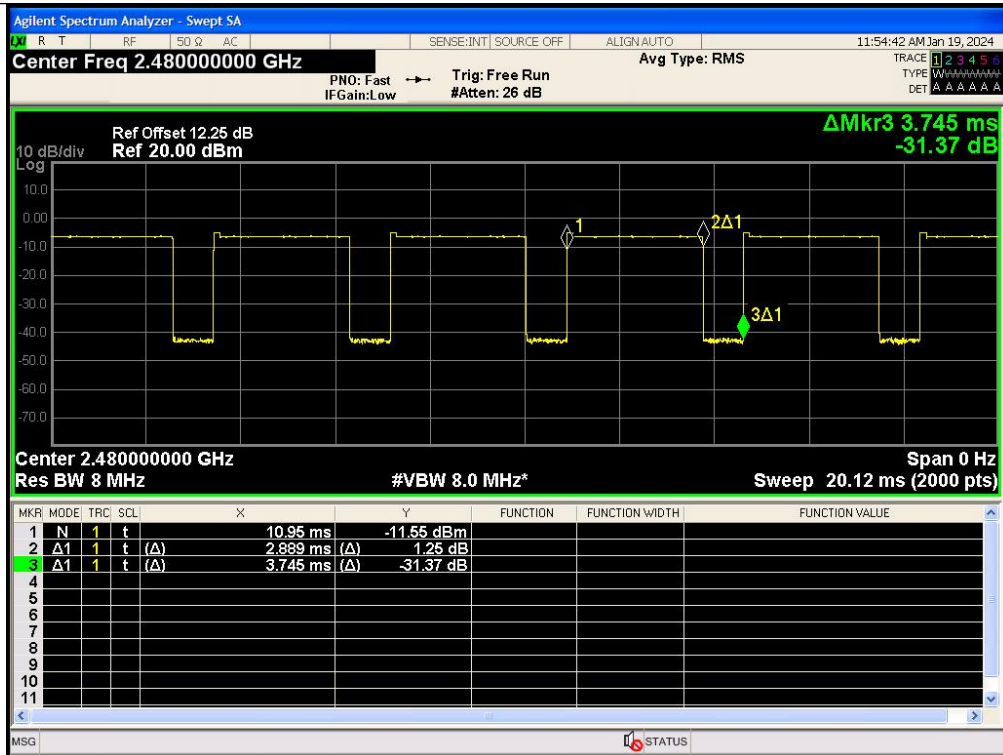

### Test Graphs

GFSK(DH5)\_Channel 39

GFSK(DH5)\_Channel 78

π/4DQPSK(2-DH5)\_Channel 0

π/4DQPSK(2-DH5)\_Channel 39

$\pi$ /4DQPSK(2-DH5)\_Channel 78

8DPSK(3-DH5)\_Channel 0

8DPSK(3-DH5)\_Channel 39