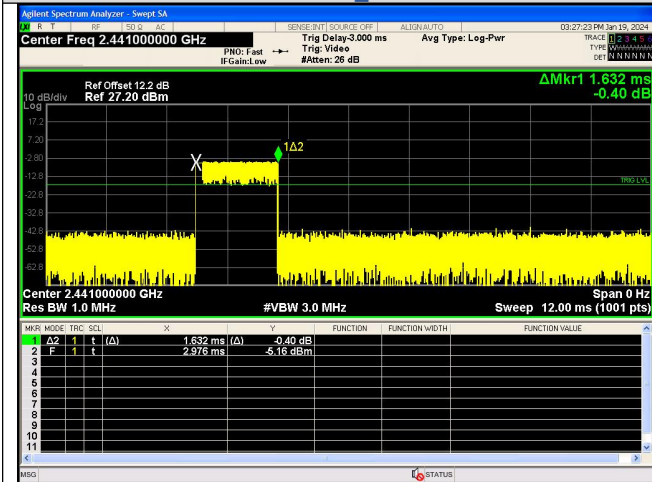

### Test Graphs

Pulse Width  
GFSK\_DH5

Number of Pulses in 31.6 seconds  
GFSK\_DH5

Pulse Width  
 $\pi/4$ DQPSK\_2-DH1

Number of Pulses in 31.6 seconds  
 $\pi/4$ DQPSK\_2-DH1

Pulse Width  
 $\pi/4$ DQPSK\_2-DH3