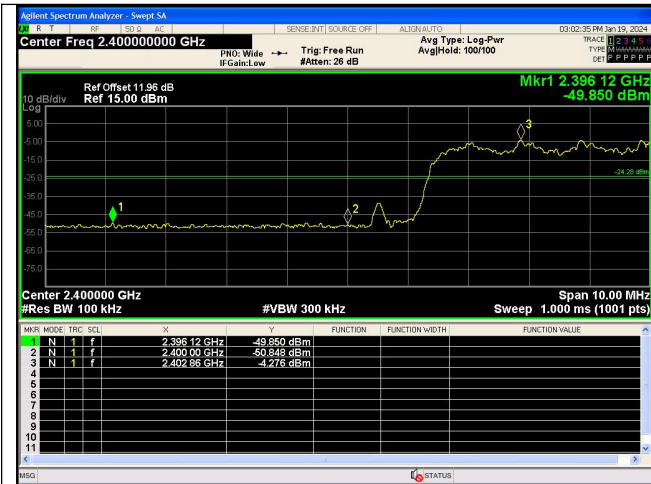

Out Of Band Emission(Right)  
GFSK\_DH5\_Channel Hopping

Out Of Band Emission(Right)  
 $\pi/4$ DQPSK\_2-DH5\_Channel Hopping

Out Of Band Emission(Left)  
8DPSK\_3-DH5\_Channel Hopping

Out Of Band Emission(Right)  
8DPSK\_3-DH5\_Channel Hopping

Out Of Band Emission(Left)  
8DPSK\_3-DH5\_Channel Hopping

Out Of Band Emission(Right)  
8DPSK\_3-DH5\_Channel Hopping

Out Of Band Emission(Left)  
 8DPSK\_3-DH5\_Channel Hopping

Out Of Band Emission(Right)  
 8DPSK\_3-DH5\_Channel Hopping