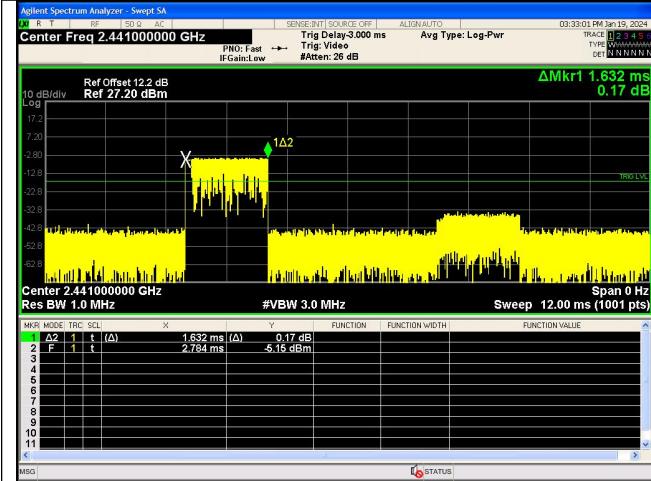

Number of Pulses in 31.6 seconds  
 $\pi/4$ DQPSK\_2-DH3

Pulse Width  
 $\pi/4$ DQPSK 2-DH5

Number of Pulses in 31.6 seconds  
 $\pi/4$ DQPSK 2-DH5

Pulse Width  
 8DPSK 3-DH1

Number of Pulses in 31.6 seconds  
 8DPSK 3-DH1