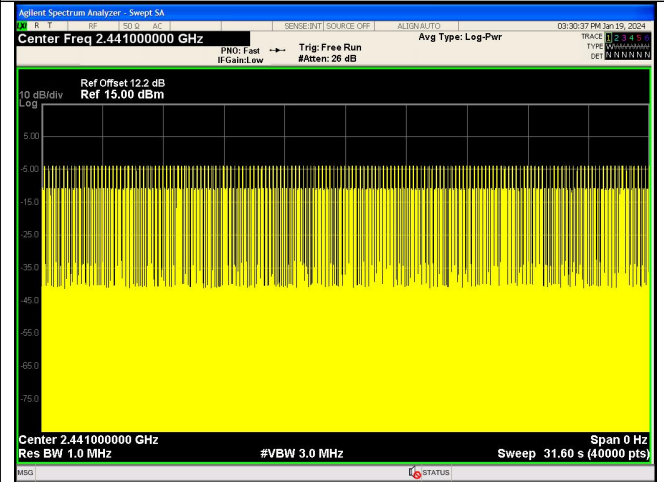

Number of Pulses in 31.6 seconds  
 $\pi/4$ DQPSK\_2-DH3

Pulse Width  
 $\pi/4$ DQPSK 2-DH5

Number of Pulses in 31.6 seconds  
 $\pi/4$ DQPSK 2-DH5

Pulse Width  
 8DPSK 3-DH1

Number of Pulses in 31.6 seconds  
 8DPSK 3-DH1