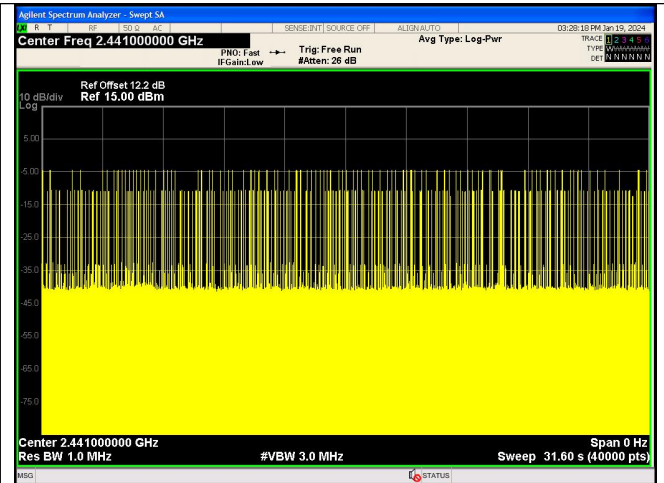

Number of Pulses in 31.6 seconds
 $\pi/4$ DQPSK 2-DH5