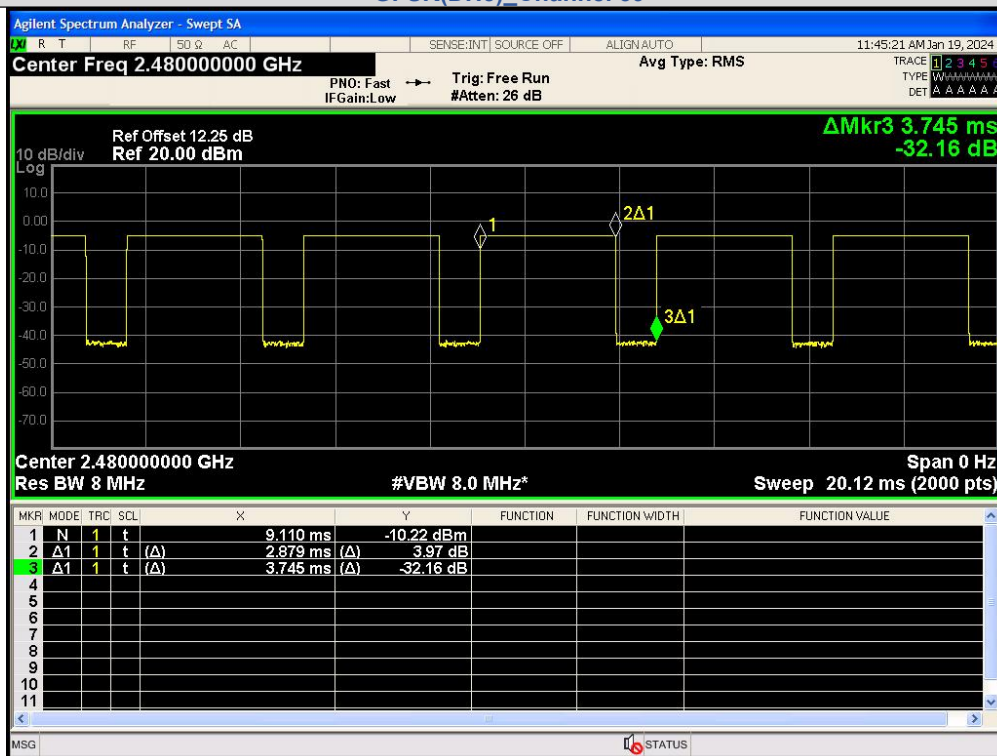

### Test Result

Modulation	Packets	Channel	On Time (ms)	Period (ms)	Duty Cycle (%)	Duty Cycle (linear)	Duty Cycle Factor (dB)
GFSK	DH5	0	2.879	3.745	76.88	0.7688	1.1419
		39	2.879	3.735	77.09	0.7709	1.13
		78	2.879	3.745	76.88	0.7688	1.1419
$\pi/4$ DQPSK	2-DH5	0	2.889	3.745	77.15	0.7715	1.1266
		39	2.889	3.745	77.15	0.7715	1.1266
		78	2.889	3.745	77.15	0.7715	1.1266
8DPSK	3-DH5	0	2.889	3.745	77.15	0.7715	1.1266
		39	2.879	3.735	77.09	0.7709	1.13
		78	2.889	3.745	77.15	0.7715	1.1266

### Test Graphs

GFSK(DH5)\_Channel 39

GFSK(DH5)\_Channel 78

π/4DQPSK(2-DH5)\_Channel 0

π/4DQPSK(2-DH5)\_Channel 39

$\pi$ /4DQPSK(2-DH5)\_Channel 78

8DPSK(3-DH5)\_Channel 0

8DPSK(3-DH5)\_Channel 39