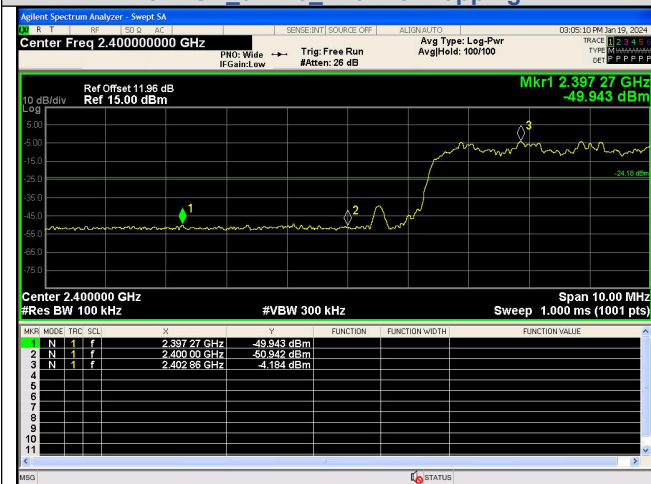

Out Of Band Emission(Right)  
GFSK\_DH5\_Channel Hopping

Out Of Band Emission(Right)  
 $\pi/4$ DQPSK\_2-DH5\_Channel Hopping

Out Of Band Emission(Left)  
8DPSK\_3-DH5\_Channel Hopping

Out Of Band Emission(Right)  
8DPSK\_3-DH5\_Channel Hopping

Out Of Band Emission(Left)  
8DPSK\_3-DH5\_Channel Hopping

Out Of Band Emission(Right)  
8DPSK\_3-DH5\_Channel Hopping

Out Of Band Emission(Left)  
 8DPSK\_3-DH5\_Channel Hopping

Out Of Band Emission(Right)  
 8DPSK\_3-DH5\_Channel Hopping