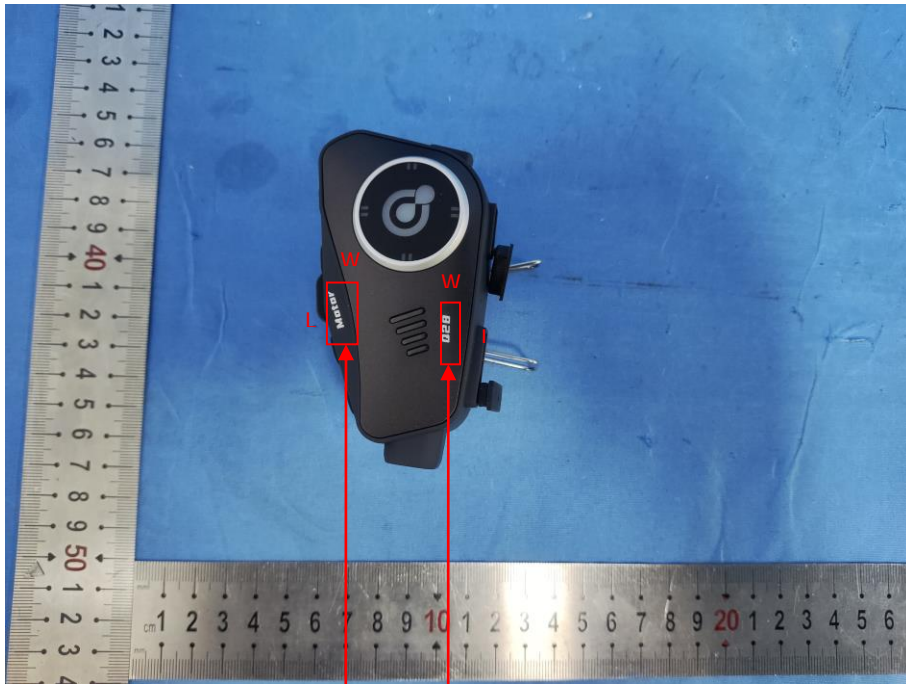

Label

HELMET WIRELESS EARPHONE

Model Name: Q28

FCC ID: 2A9MI-Q28

Size: L2mm * W0.5mm

1. The label is silk-screen on the sample