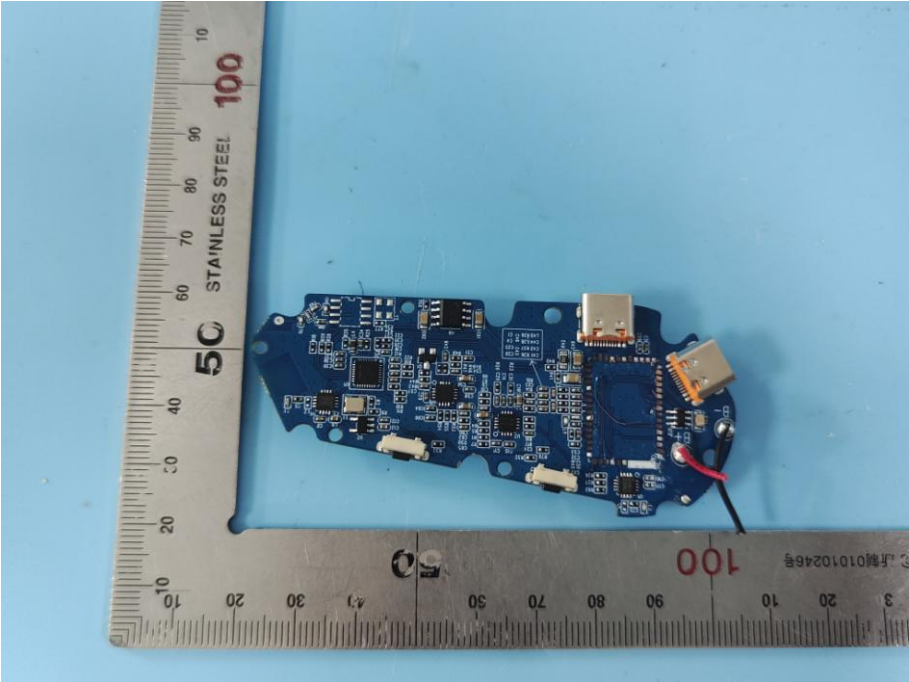

INTERNAL PHOTO OF SAMPLE

INTERNAL PHOTO OF SAMPLE

Model No.: D2-6X

BT antenna

INTERNAL PHOTO OF SAMPLE PCB

Model No.: D2-6X