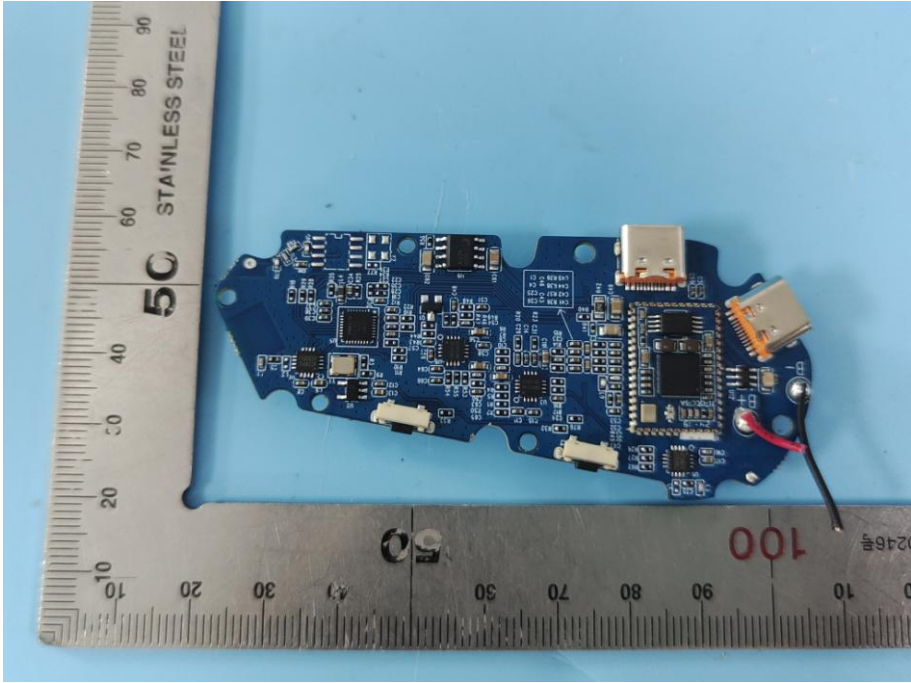

INTERNAL PHOTO OF SAMPLE

INTERNAL PHOTO OF SAMPLE

Model No.: D2-6X

BT antenna

INTERNAL PHOTO OF SAMPLE PCB

Model No.: D2-6X