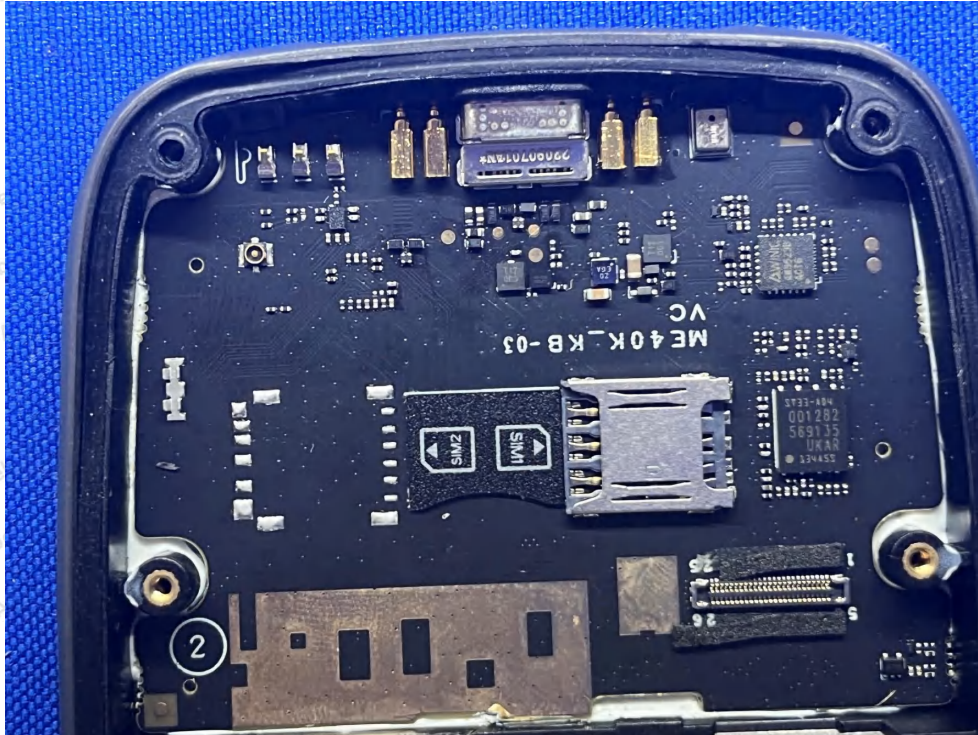

## Internal Photograph

2G,3G,4G Main ANT

## 2G,3G,4G DIV ANT

GPS ANT

WIFI ANT

Anbotek

Product Safety

Shenzhen Anbotek Compliance Laboratory Limited

Address: 1/F., Building D, Sogood Science and Technology Park, Sanwei Community, Hangcheng Street, Bao'an District, Shenzhen, Guangdong, China.  
Tel: (86) 0755-26066440 Fax: (86) 0755-26014772 Email: service@anbotek.com