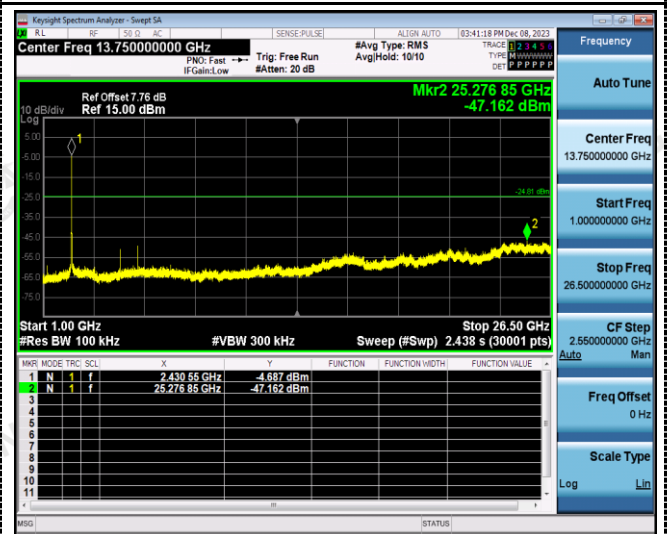

Ant 0:

802.11n20

Reference
CH01

Reference
CH06

30MHz-1GHz

30MHz-1GHz

1GHz-25GHz

1GHz-25GHz

802.11ax20

Reference
CH01

Reference
CH06

30MHz-1GHz

30MHz-1GHz

1GHz-25GHz

1GHz-25GHz