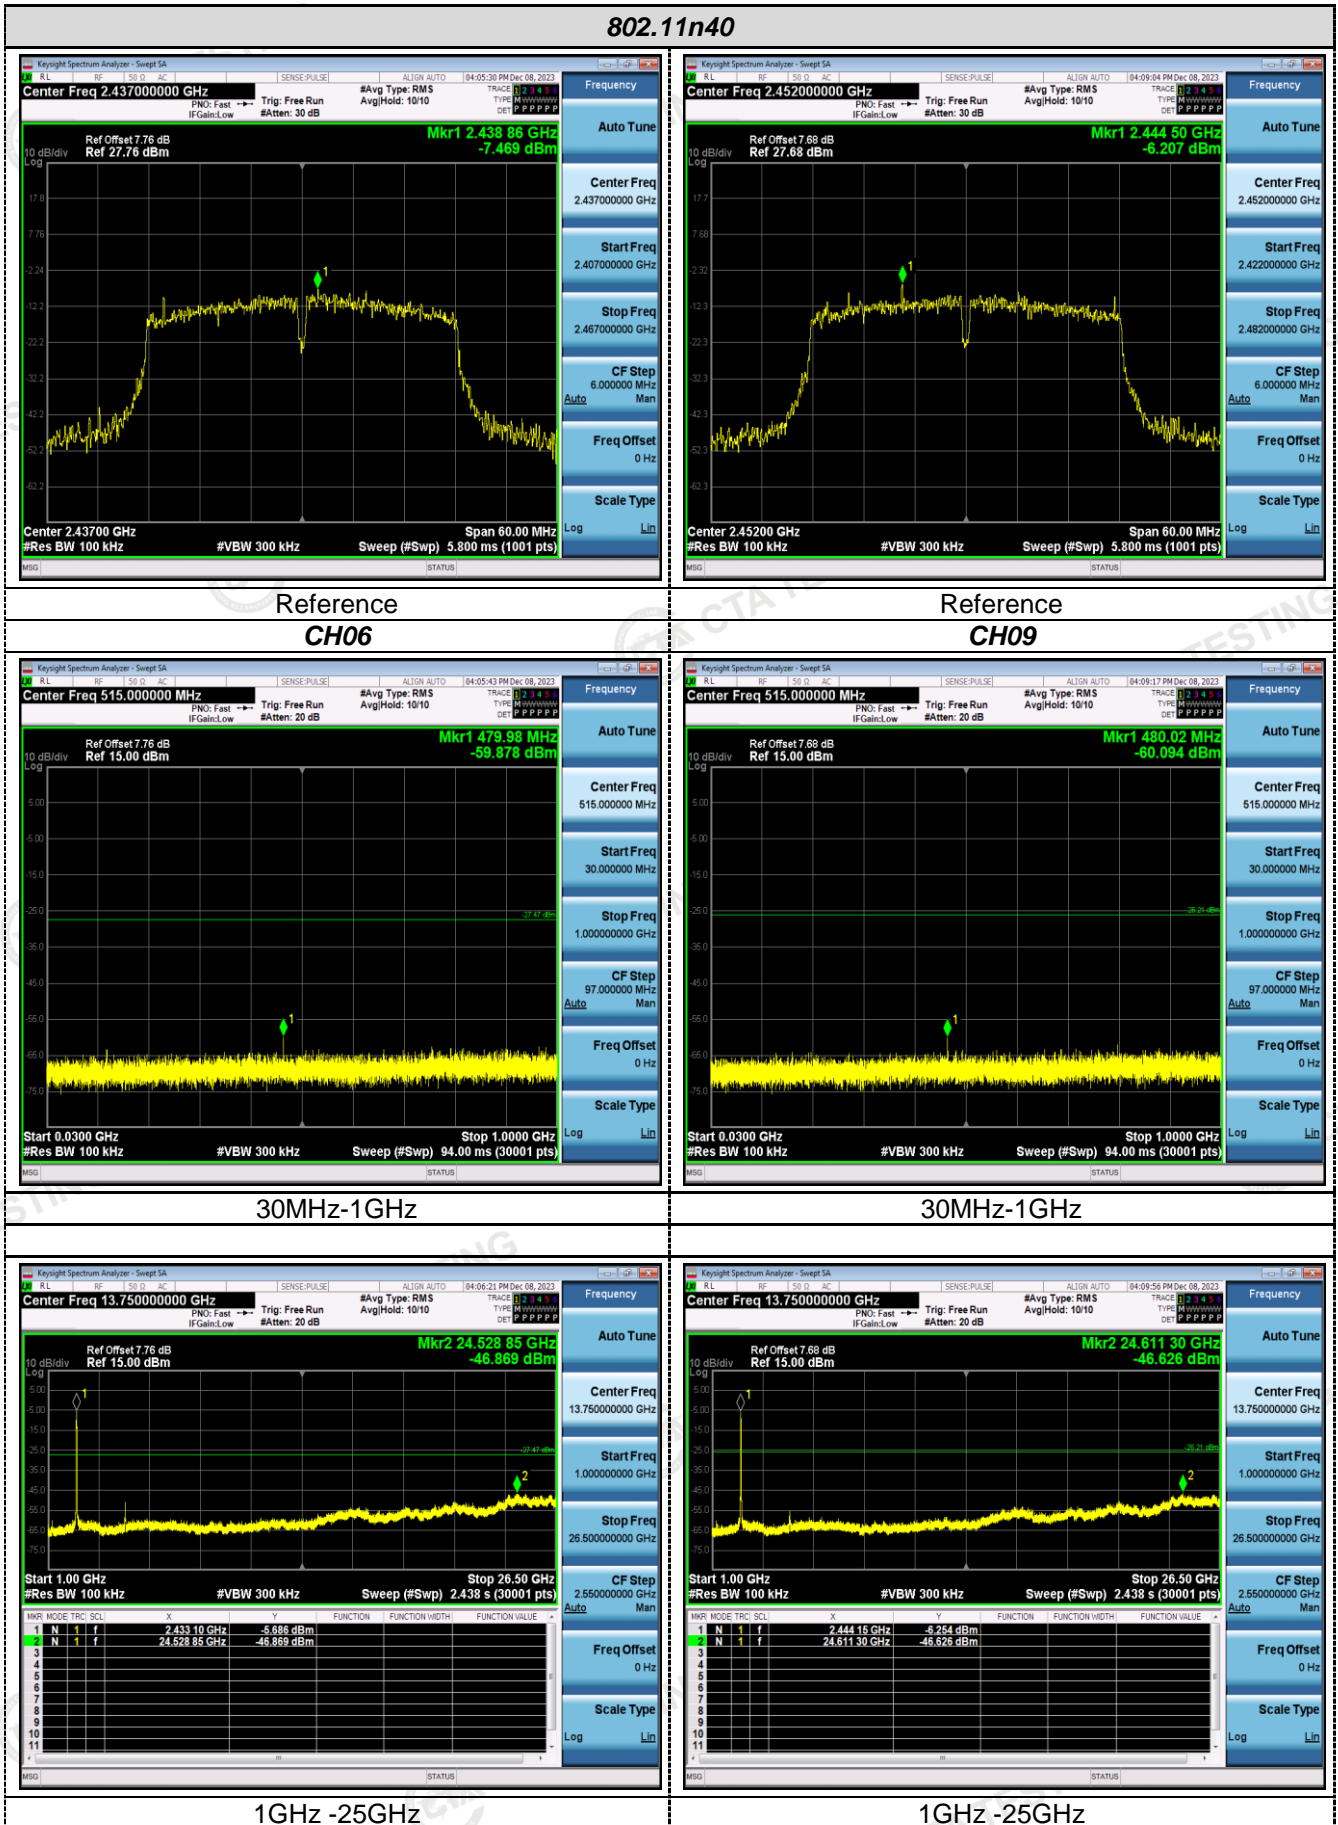

Ant 0:

802.11n20

Reference
CH01

Reference
CH06

30MHz-1GHz

30MHz-1GHz

1GHz-25GHz

1GHz-25GHz

802.11ax20

Reference
CH01

Reference
CH06

30MHz-1GHz

30MHz-1GHz

1GHz-25GHz

1GHz-25GHz