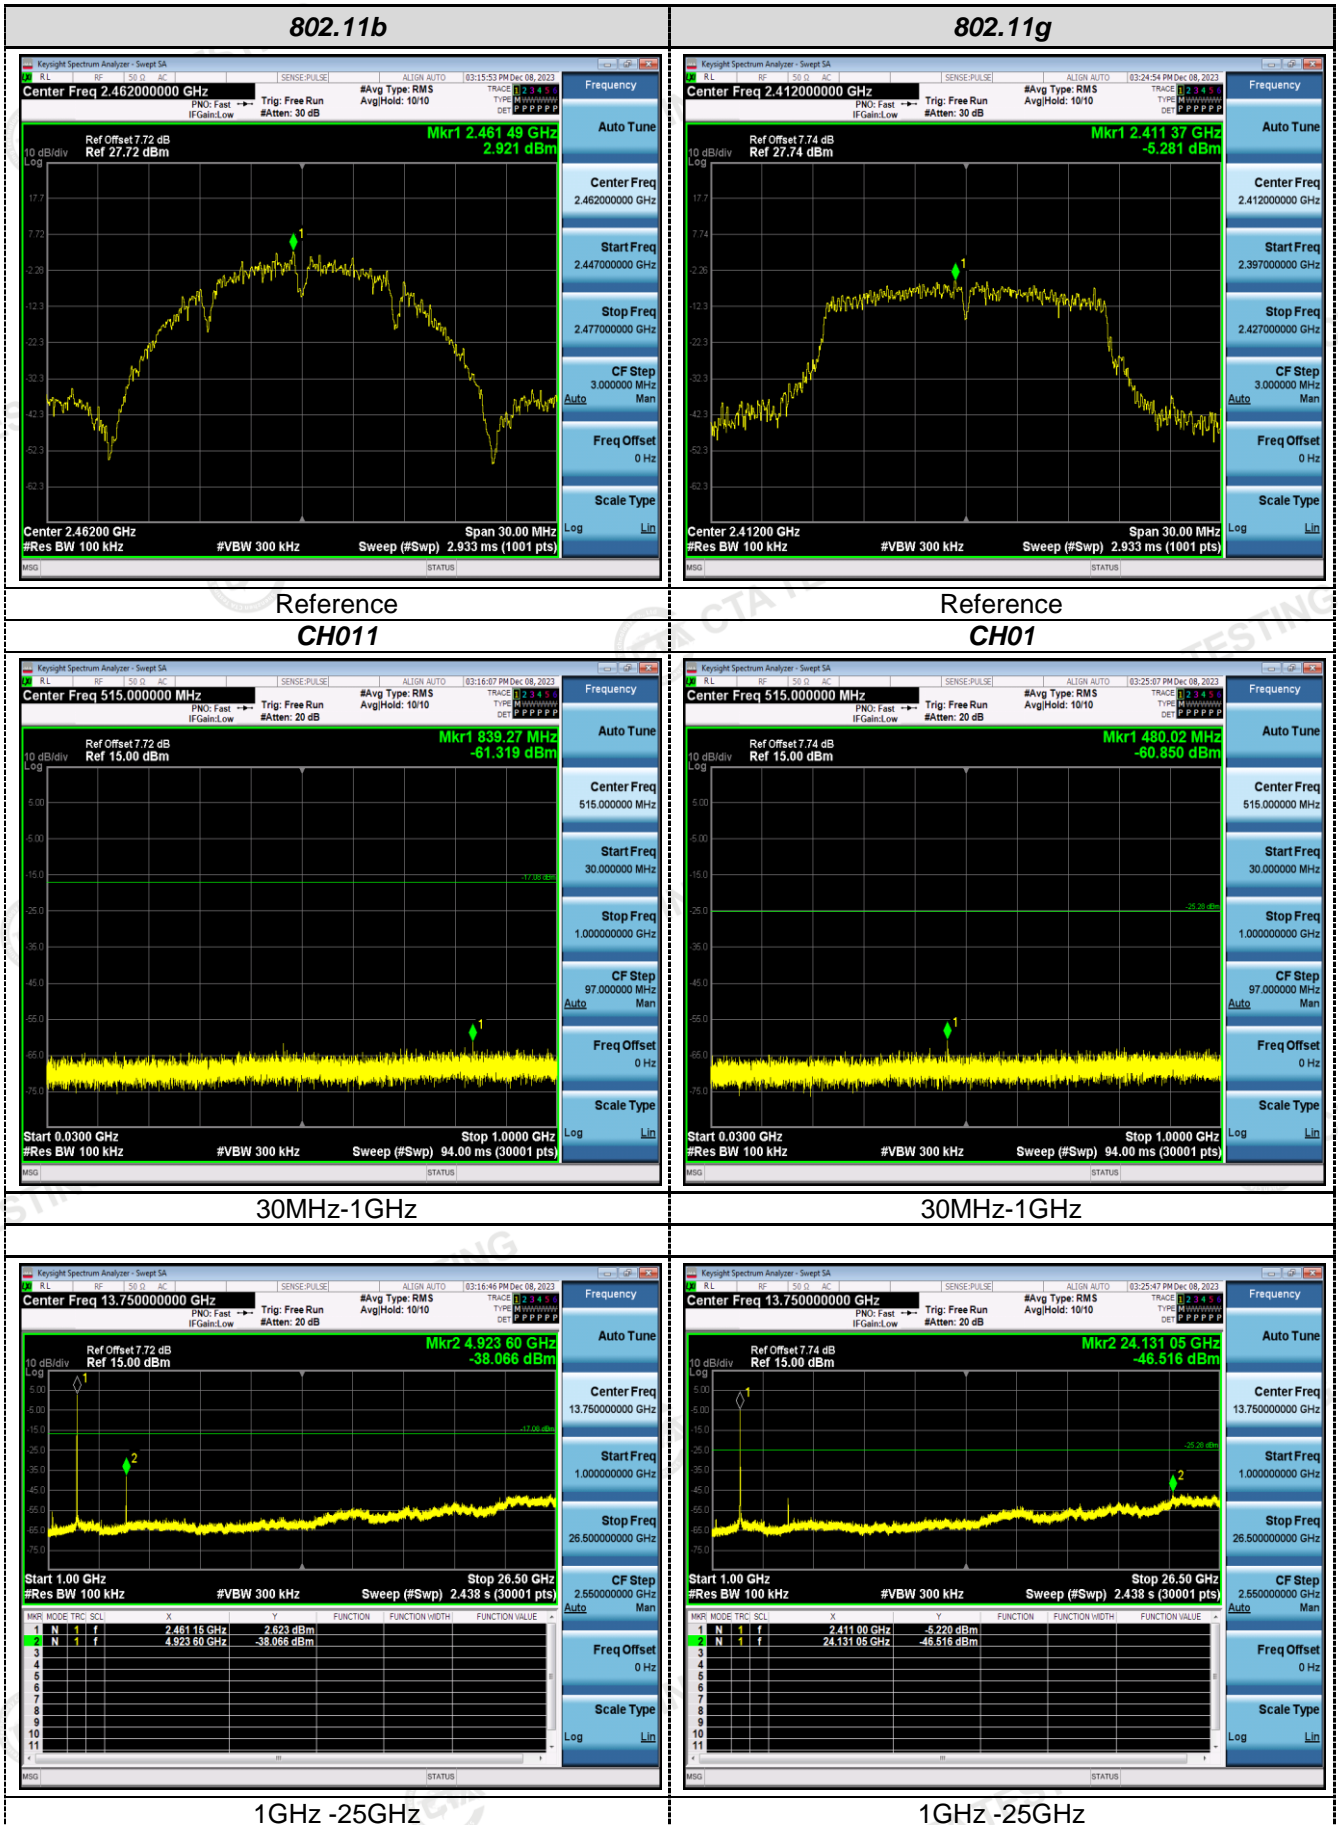

Ant 0:

802.11n20

Reference
CH01

Reference
CH06

30MHz-1GHz

30MHz-1GHz

1GHz-25GHz

1GHz-25GHz

802.11ax20

Reference
CH01

Reference
CH06

30MHz-1GHz

30MHz-1GHz

1GHz-25GHz

1GHz-25GHz