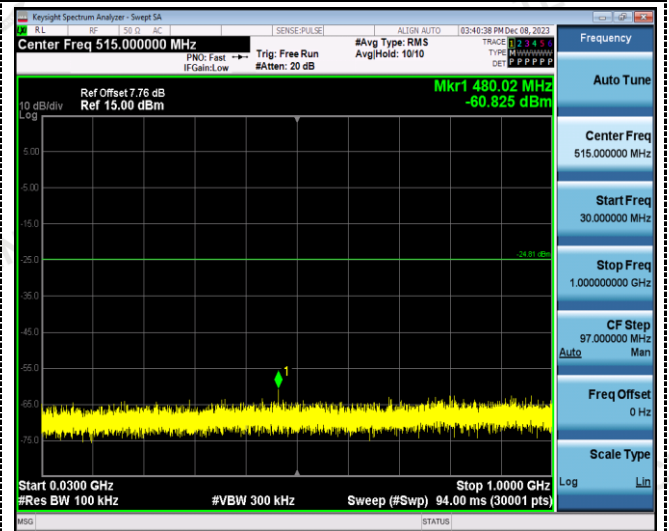

Ant 0:

802.11n20

Reference
CH01

Reference
CH06

30MHz-1GHz

30MHz-1GHz

1GHz-25GHz

1GHz-25GHz

802.11ax20

Reference
CH01

Reference
CH06

30MHz-1GHz

30MHz-1GHz

1GHz-25GHz

1GHz-25GHz