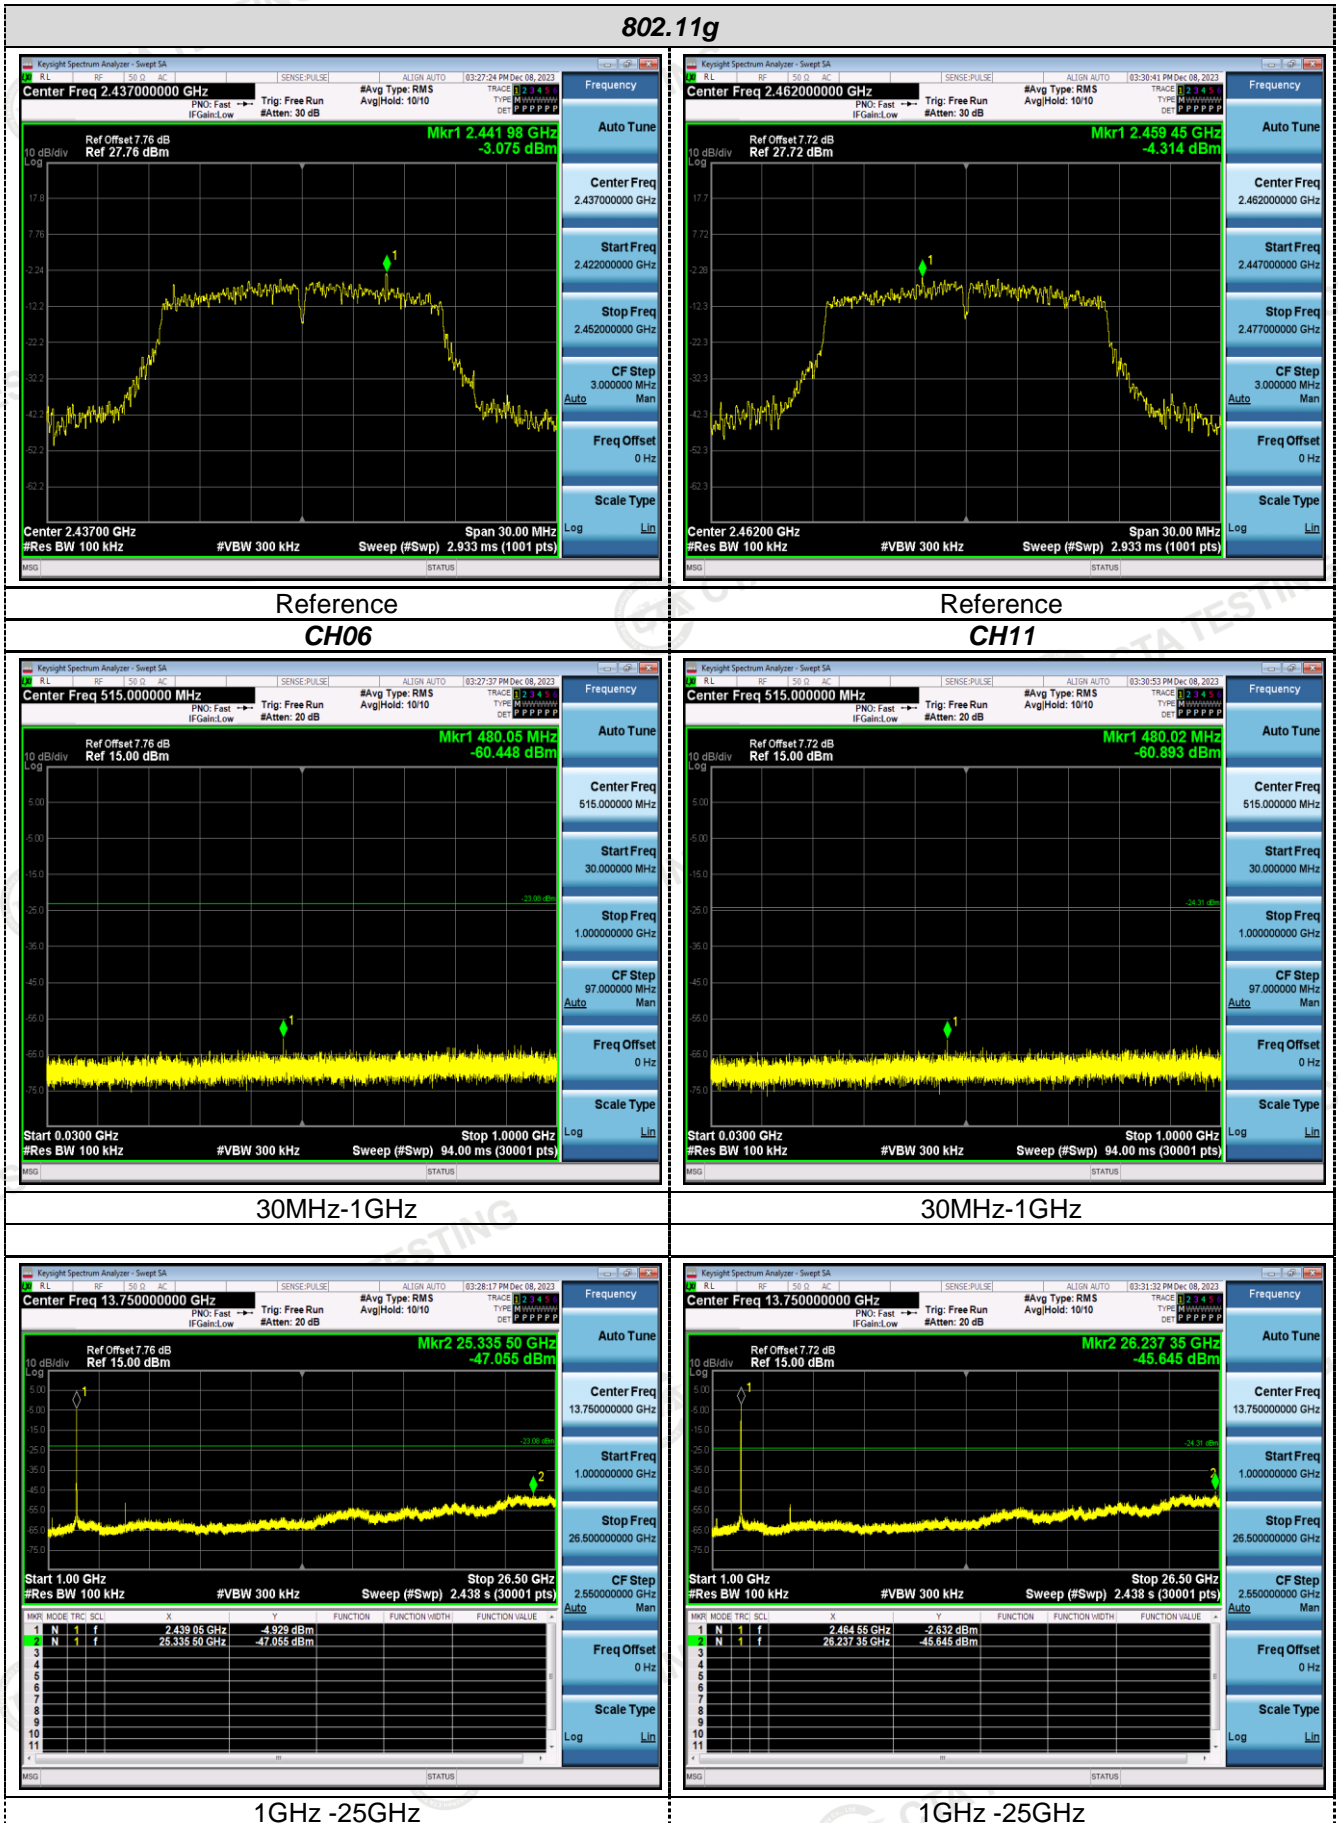

Ant 0:

802.11n20

Reference
CH01

Reference
CH06

30MHz-1GHz

30MHz-1GHz

1GHz-25GHz

1GHz-25GHz

802.11ax20

Reference
CH01

Reference
CH06

30MHz-1GHz

30MHz-1GHz

1GHz-25GHz

1GHz-25GHz