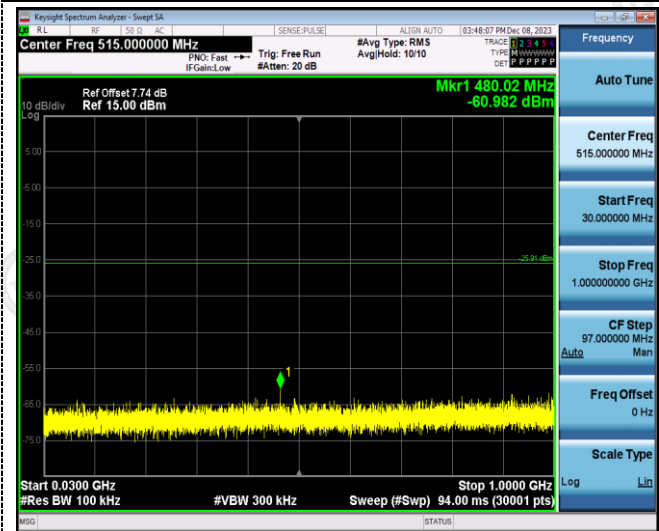

Ant 0:

802.11n20

Reference
CH01

Reference
CH06

30MHz-1GHz

30MHz-1GHz

1GHz-25GHz

1GHz-25GHz

802.11ax20

Reference
CH01

Reference
CH06

30MHz-1GHz

30MHz-1GHz

1GHz-25GHz

1GHz-25GHz