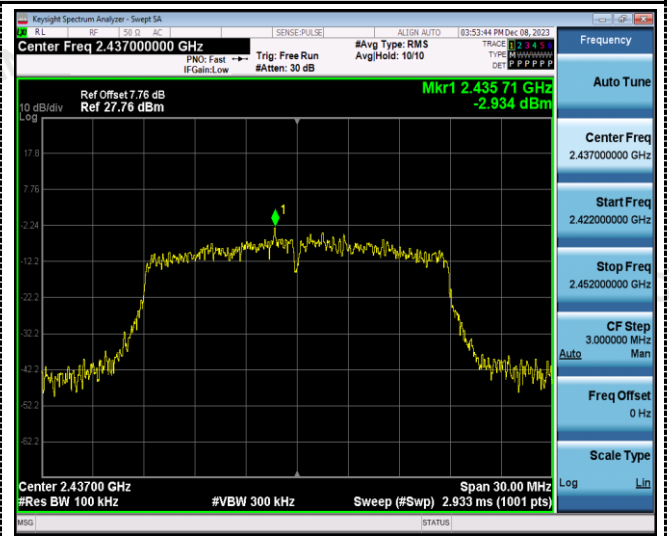

Ant 0:

802.11n20

Reference
CH01

Reference
CH06

30MHz-1GHz

30MHz-1GHz

1GHz-25GHz

1GHz-25GHz

802.11ax20

Reference
CH01

Reference
CH06

30MHz-1GHz

30MHz-1GHz

1GHz-25GHz

1GHz-25GHz