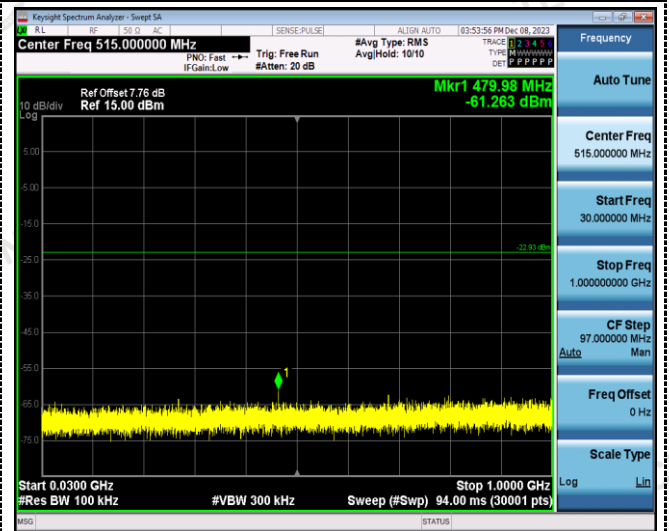

802.11ax20

Reference
CH01

Reference
CH06

30MHz-1GHz

30MHz-1GHz

1GHz-25GHz

1GHz-25GHz