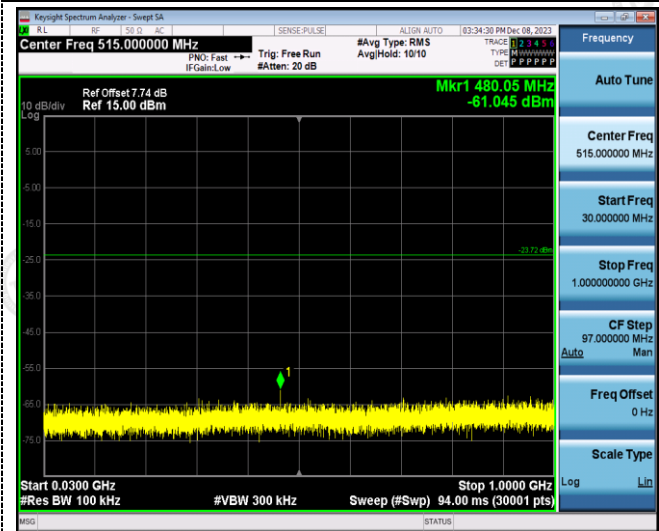

Ant 0:

802.11n20

Reference
CH01

Reference
CH06

30MHz-1GHz

30MHz-1GHz

1GHz-25GHz

1GHz-25GHz

802.11ax20

Reference
CH01

Reference
CH06

30MHz-1GHz

30MHz-1GHz

1GHz-25GHz

1GHz-25GHz