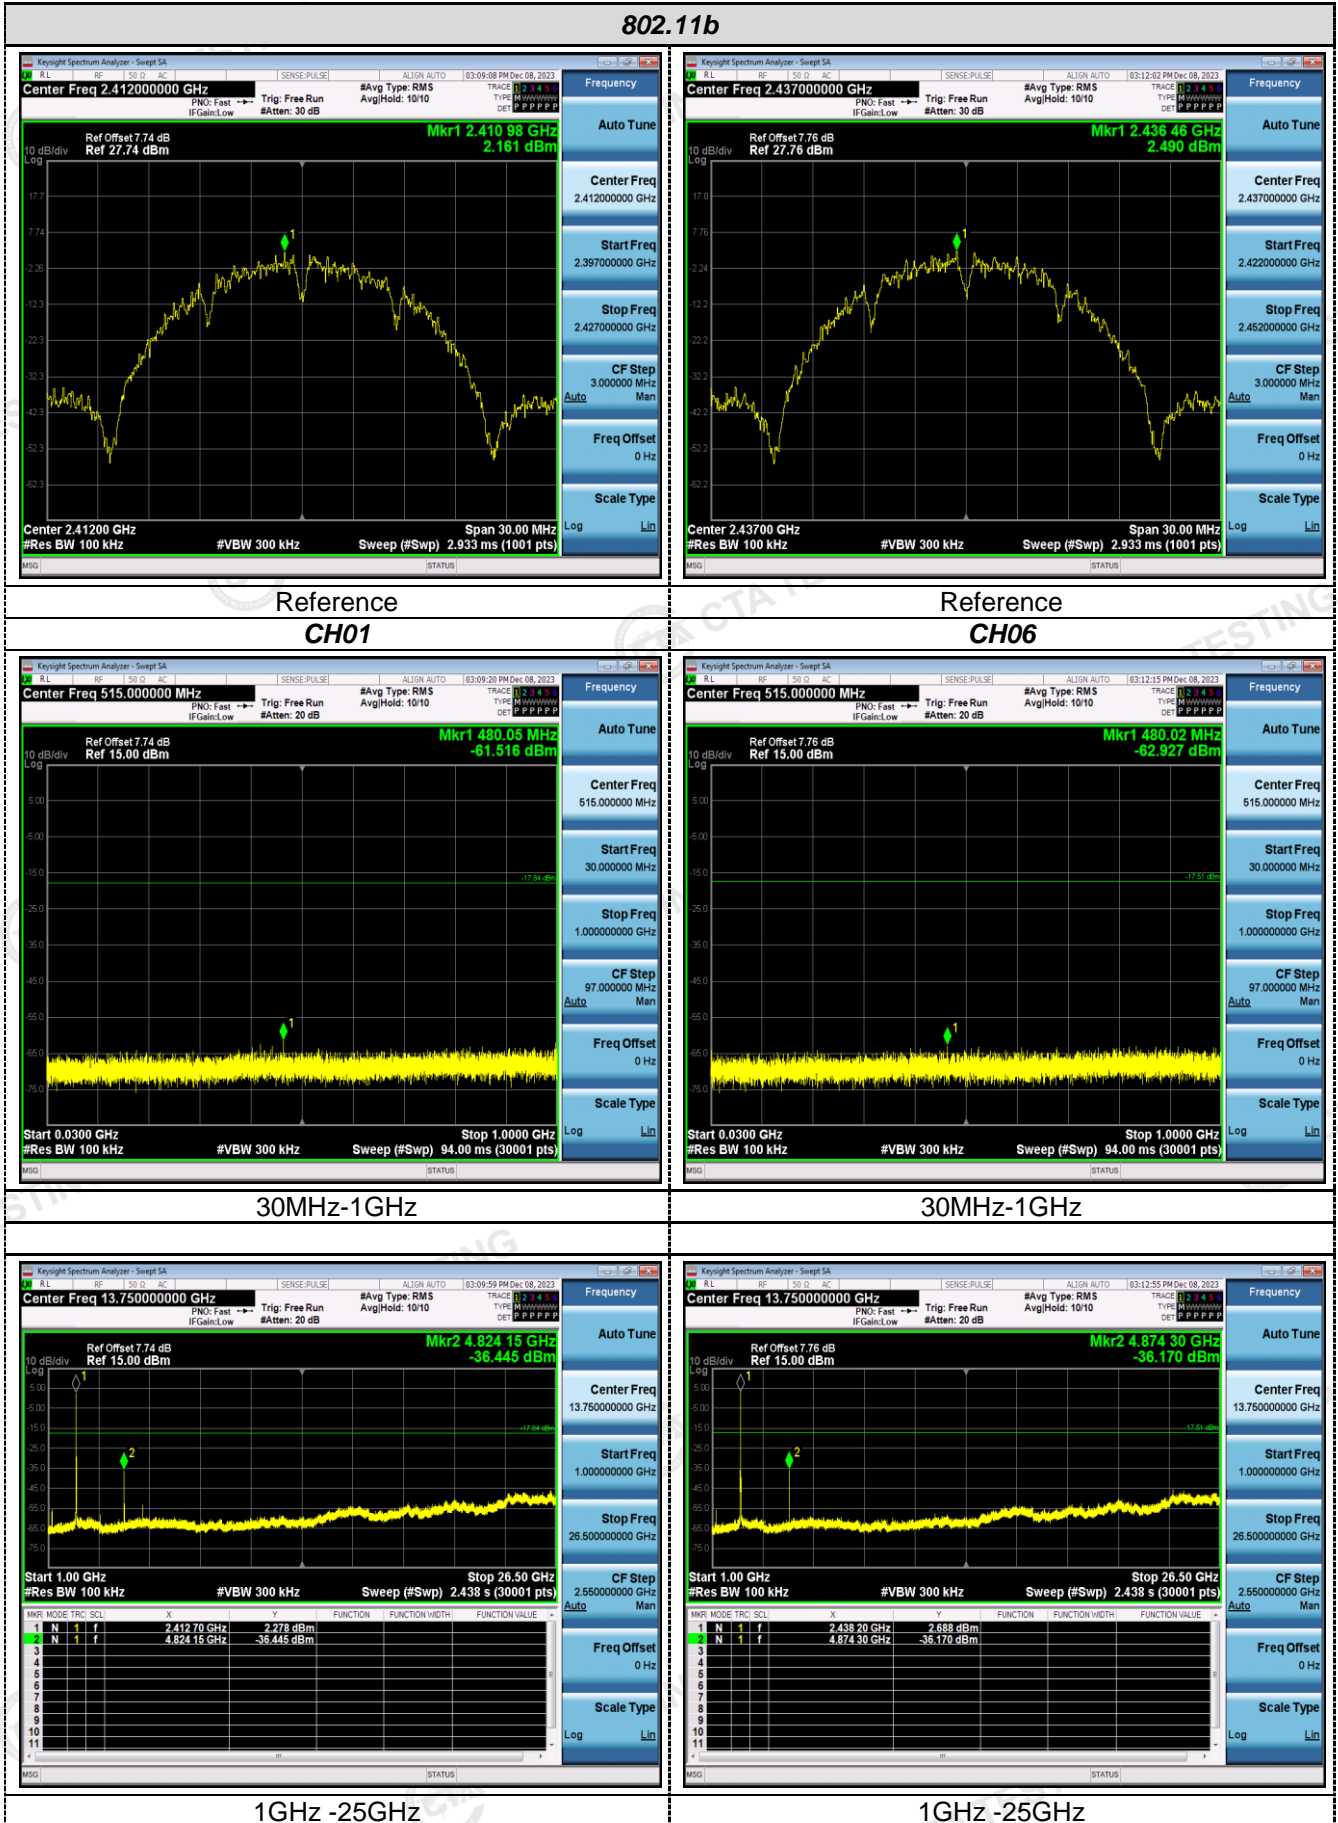

Ant 0:

802.11n20

Reference
CH01

Reference
CH06

30MHz-1GHz

30MHz-1GHz

1GHz-25GHz

1GHz-25GHz

802.11ax20

Reference
CH01

Reference
CH06

30MHz-1GHz

30MHz-1GHz

1GHz-25GHz

1GHz-25GHz