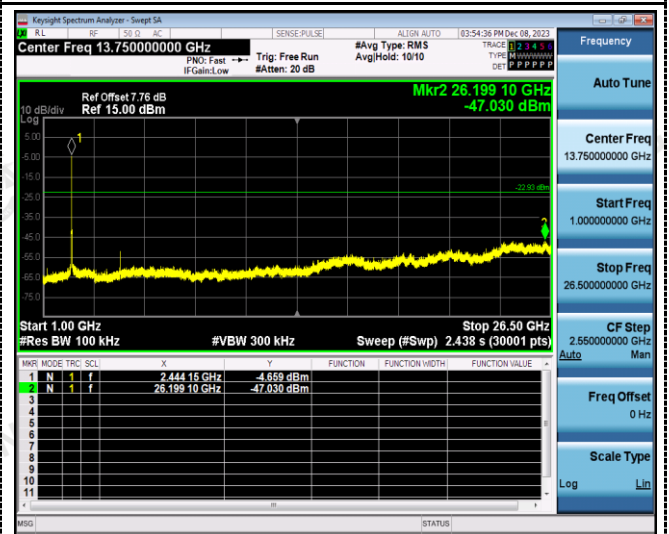

802.11ax20

Reference
CH01

Reference
CH06

30MHz-1GHz

30MHz-1GHz

1GHz-25GHz

1GHz-25GHz