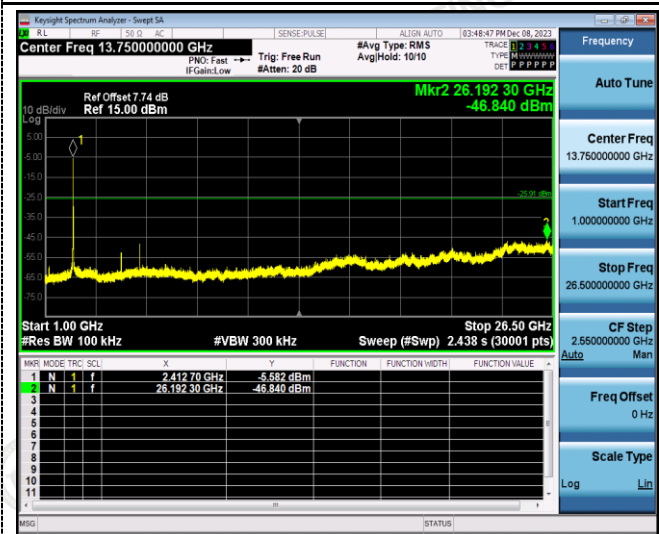

802.11ax20

Reference
CH01

Reference
CH06

30MHz-1GHz

30MHz-1GHz

1GHz-25GHz

1GHz-25GHz