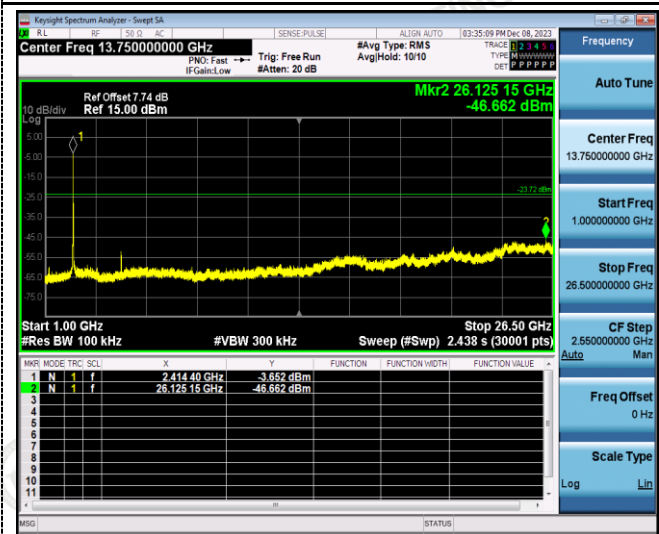

Ant 0:

802.11n20

Reference
CH01

Reference
CH06

30MHz-1GHz

30MHz-1GHz

1GHz-25GHz

1GHz-25GHz

802.11ax20

Reference
CH01

Reference
CH06

30MHz-1GHz

30MHz-1GHz

1GHz-25GHz

1GHz-25GHz