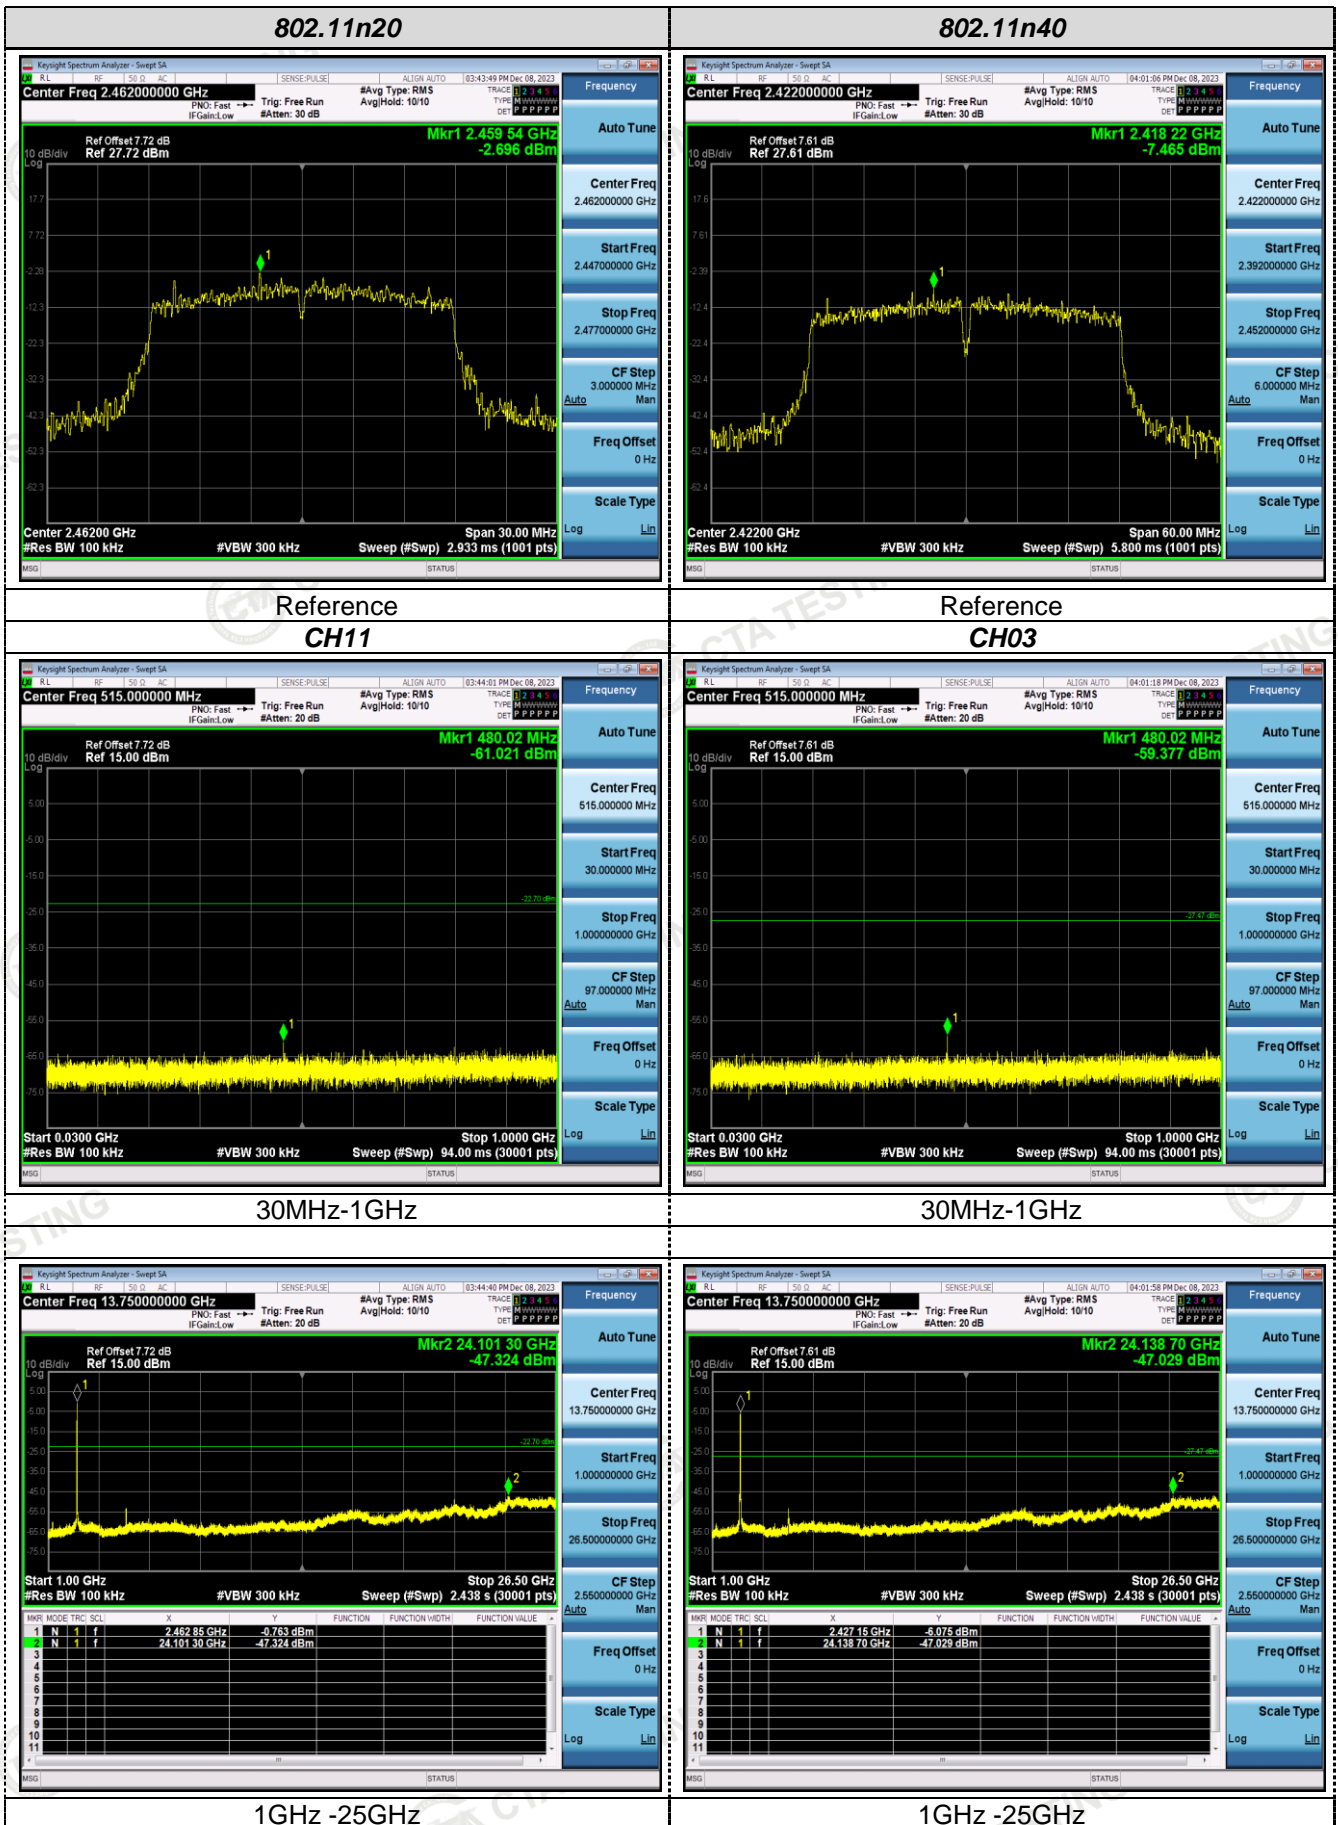

Ant 0:

802.11n20

Reference
CH01

Reference
CH06

30MHz-1GHz

30MHz-1GHz

1GHz-25GHz

1GHz-25GHz

802.11ax20

Reference
CH01

Reference
CH06

30MHz-1GHz

30MHz-1GHz

1GHz-25GHz

1GHz-25GHz