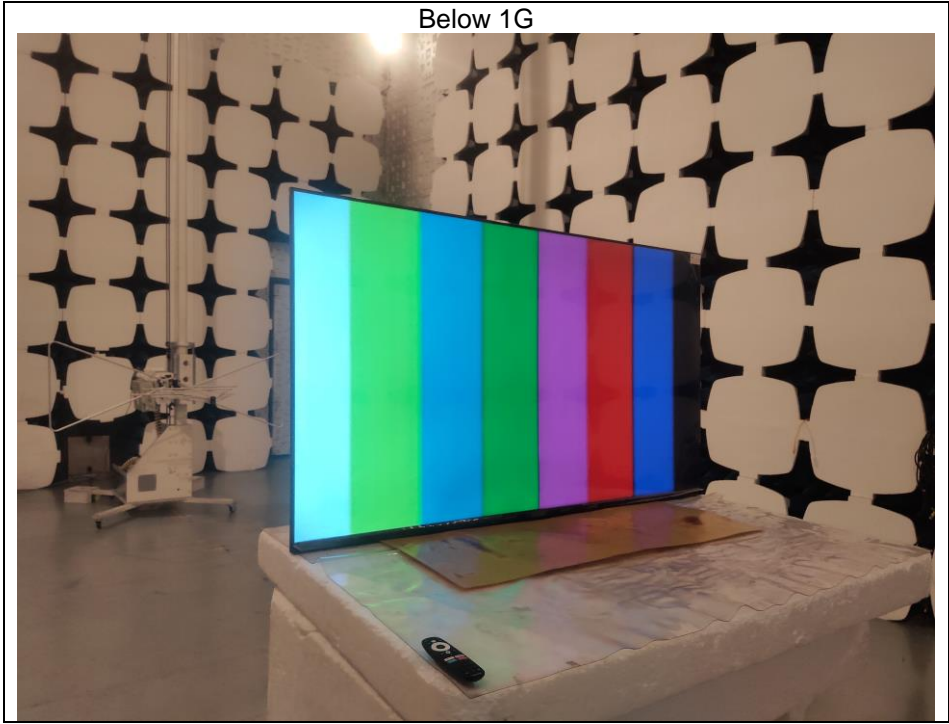

Model: TV65-US3B
Radiated Emission

Conducted emissions