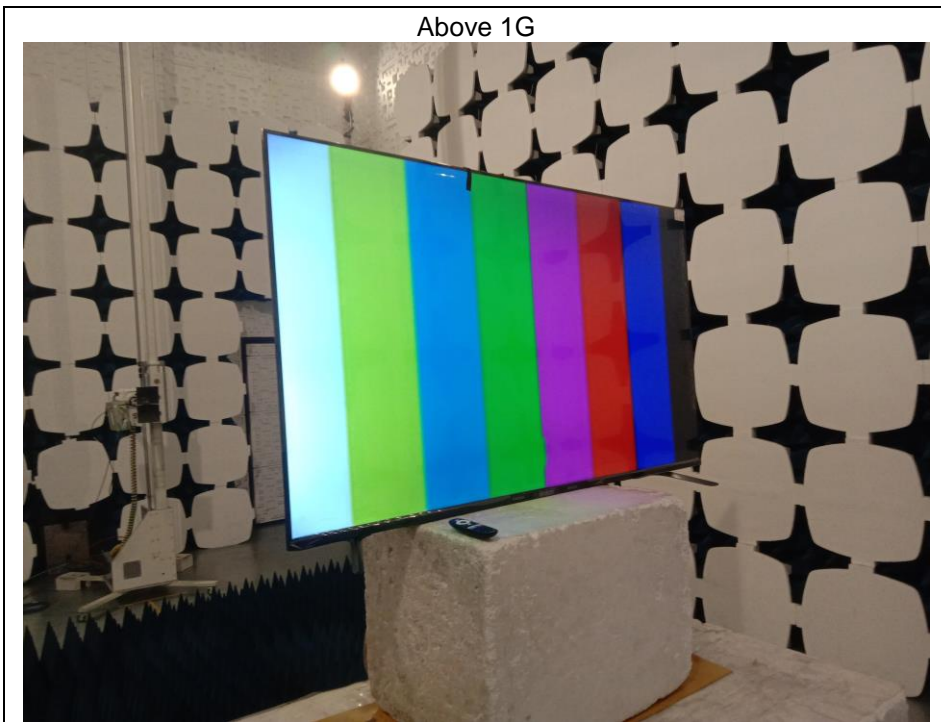

Model: TV55-US3B
Radiated Emission

Below 1G

Above 1G

Conducted emissions