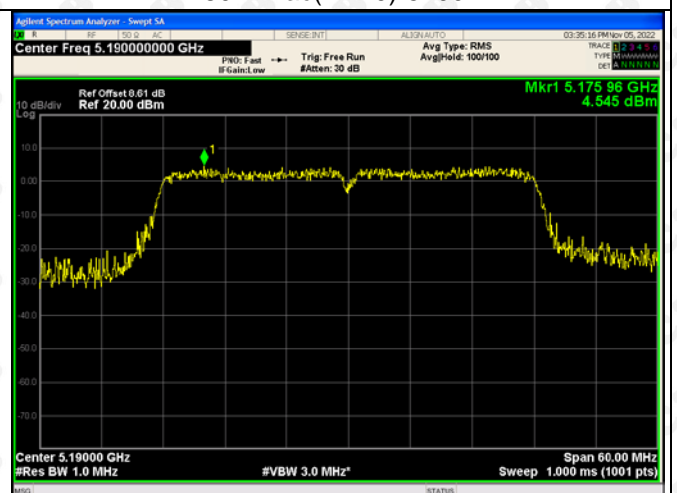

5180-5240MHz
ANT1

802.11ac(VH20)-5180

802.11ac(VH20)-5200

802.11ac(VH20)-5240

802.11ac(VH40)-5190

802.11ac(VH40)-5230

802.11ac(VH80)-5210

ANT2

802.11ac(VH20)-5180

802.11ac(VH20)-5200

802.11ac(VH20)-5240

802.11ac(VH40)-5190

802.11ac(VH40)-5230

802.11ac(VH80)-5210

5260-5320MHz
ANT1

ANT2