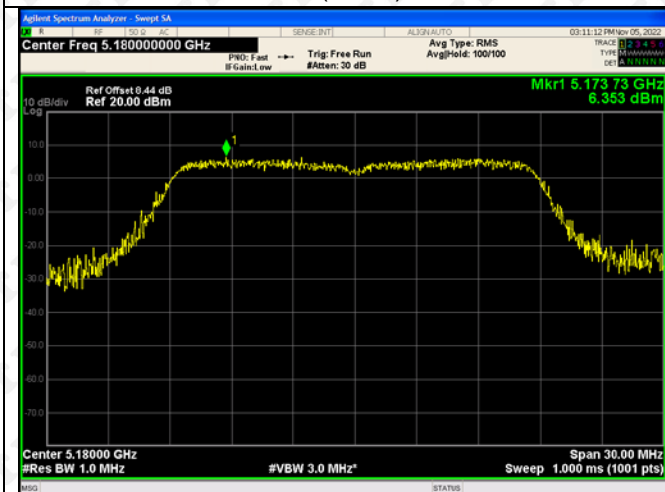

5180-5240MHz
ANT1

802.11ac(VH20)-5180

802.11ac(VH20)-5200

802.11ac(VH20)-5240

802.11ac(VH40)-5190

802.11ac(VH40)-5230

802.11ac(VH80)-5210

ANT2

802.11ac(VH20)-5180

802.11ac(VH20)-5200

802.11ac(VH20)-5240

802.11ac(VH40)-5190

802.11ac(VH40)-5230

802.11ac(VH80)-5210

5260-5320MHz
ANT1

ANT2