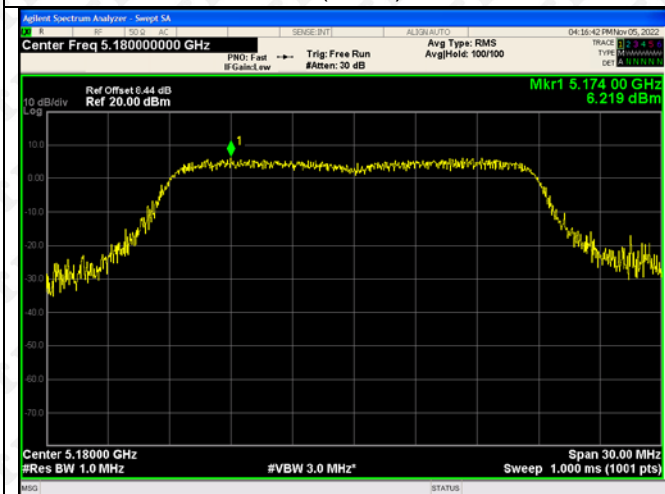

5180-5240MHz
ANT1

802.11ac(VH20)-5180

802.11ac(VH20)-5200

802.11ac(VH20)-5240

802.11ac(VH40)-5190

802.11ac(VH40)-5230

802.11ac(VH80)-5210

ANT2

802.11ac(VH20)-5180

802.11ac(VH20)-5200

802.11ac(VH20)-5240

802.11ac(VH40)-5190

802.11ac(VH40)-5230

802.11ac(VH80)-5210

5260-5320MHz
ANT1

ANT2