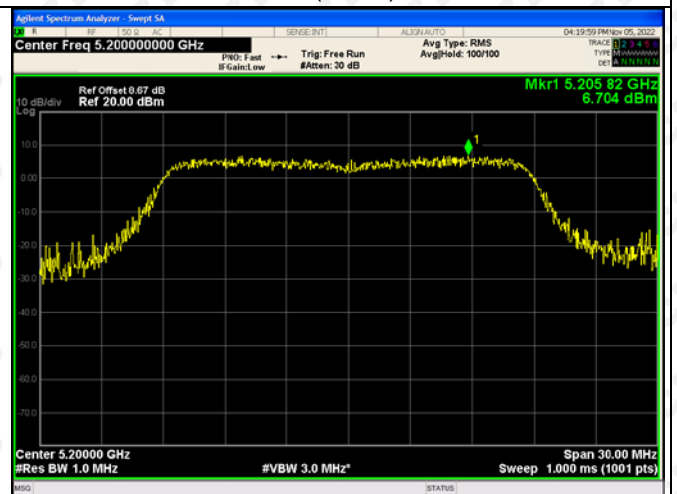

5180-5240MHz
ANT1

802.11ac(VH20)-5180

802.11ac(VH20)-5200

802.11ac(VH20)-5240

802.11ac(VH40)-5190

802.11ac(VH40)-5230

802.11ac(VH80)-5210

ANT2

802.11ac(VH20)-5180

802.11ac(VH20)-5200

802.11ac(VH20)-5240

802.11ac(VH40)-5190

802.11ac(VH40)-5230

802.11ac(VH80)-5210

5260-5320MHz
ANT1

ANT2