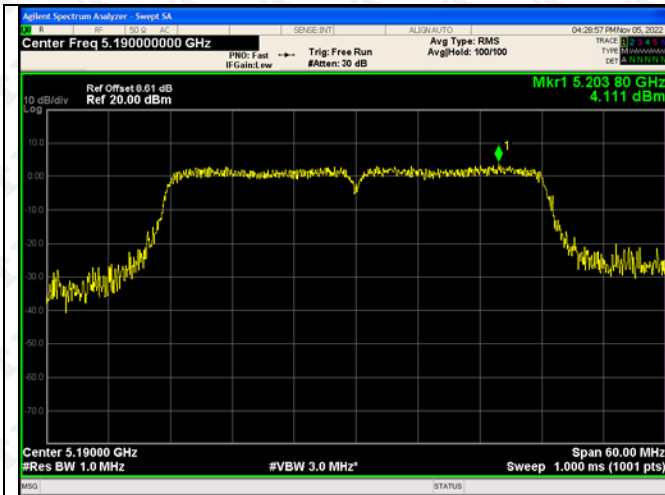

5180-5240MHz
ANT1

802.11ac(VH20)-5180

802.11ac(VH20)-5200

802.11ac(VH20)-5240

802.11ac(VH40)-5190

802.11ac(VH40)-5230

802.11ac(VH80)-5210

ANT2

802.11ac(VH20)-5180

802.11ac(VH20)-5200

802.11ac(VH20)-5240

802.11ac(VH40)-5190

802.11ac(VH40)-5230

802.11ac(VH80)-5210

5260-5320MHz
ANT1

ANT2