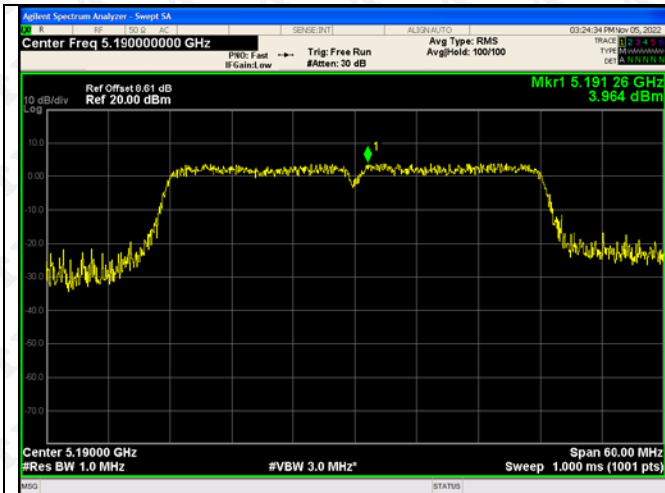

5180-5240MHz
ANT1

802.11ac(VH20)-5180

802.11ac(VH20)-5200

802.11ac(VH20)-5240

802.11ac(VH40)-5190

802.11ac(VH40)-5230

802.11ac(VH80)-5210

ANT2

802.11ac(VH20)-5180

802.11ac(VH20)-5200

802.11ac(VH20)-5240

802.11ac(VH40)-5190

802.11ac(VH40)-5230

802.11ac(VH80)-5210

5260-5320MHz
ANT1

ANT2