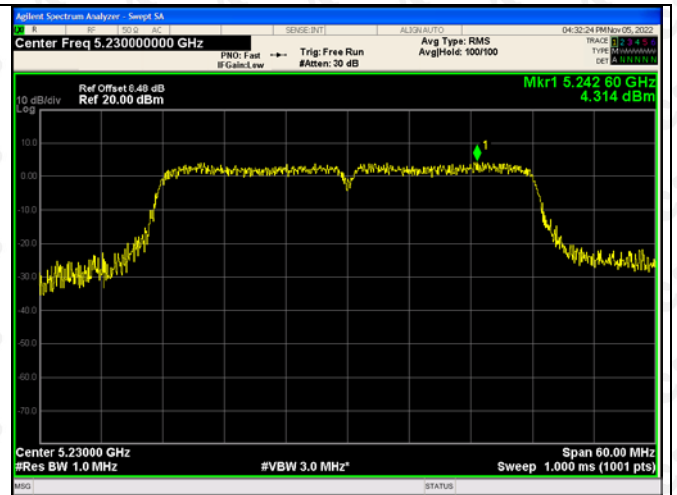

5180-5240MHz
ANT1

802.11ac(VH20)-5180

802.11ac(VH20)-5200

802.11ac(VH20)-5240

802.11ac(VH40)-5190

802.11ac(VH40)-5230

802.11ac(VH80)-5210

ANT2

802.11ac(VH20)-5180

802.11ac(VH20)-5200

802.11ac(VH20)-5240

802.11ac(VH40)-5190

802.11ac(VH40)-5230

802.11ac(VH80)-5210

5260-5320MHz
ANT1

ANT2