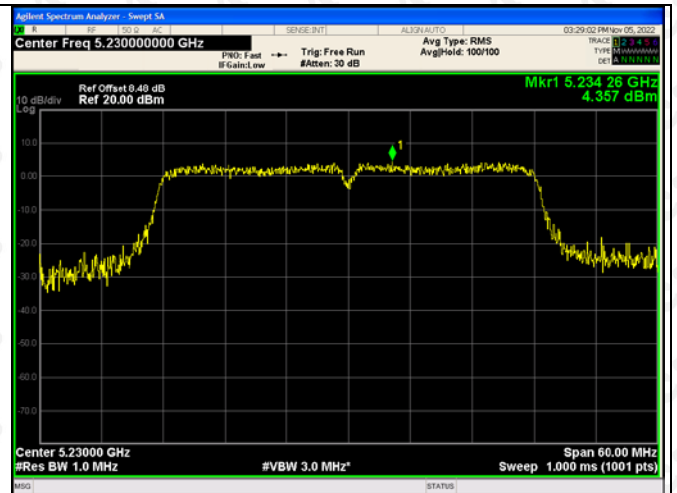

5180-5240MHz
ANT1

802.11ac(VH20)-5180

802.11ac(VH20)-5200

802.11ac(VH20)-5240

802.11ac(VH40)-5190

802.11ac(VH40)-5230

802.11ac(VH80)-5210

ANT2

802.11ac(VH20)-5180

802.11ac(VH20)-5200

802.11ac(VH20)-5240

802.11ac(VH40)-5190

802.11ac(VH40)-5230

802.11ac(VH80)-5210

5260-5320MHz
ANT1

ANT2