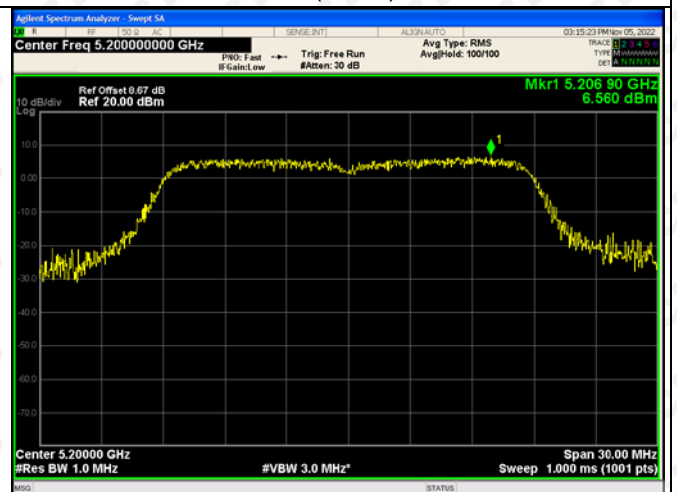

5180-5240MHz
ANT1

802.11ac(VH20)-5180

802.11ac(VH20)-5200

802.11ac(VH20)-5240

802.11ac(VH40)-5190

802.11ac(VH40)-5230

802.11ac(VH80)-5210

ANT2

802.11ac(VH20)-5180

802.11ac(VH20)-5200

802.11ac(VH20)-5240

802.11ac(VH40)-5190

802.11ac(VH40)-5230

802.11ac(VH80)-5210

5260-5320MHz
ANT1

ANT2