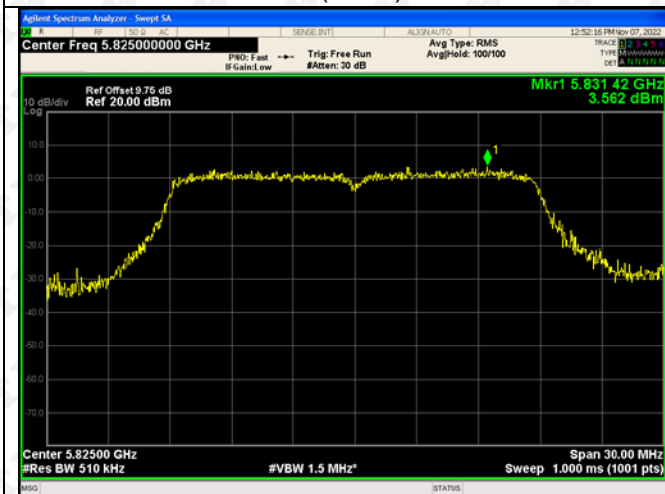

802.11ac(VH20)-5825