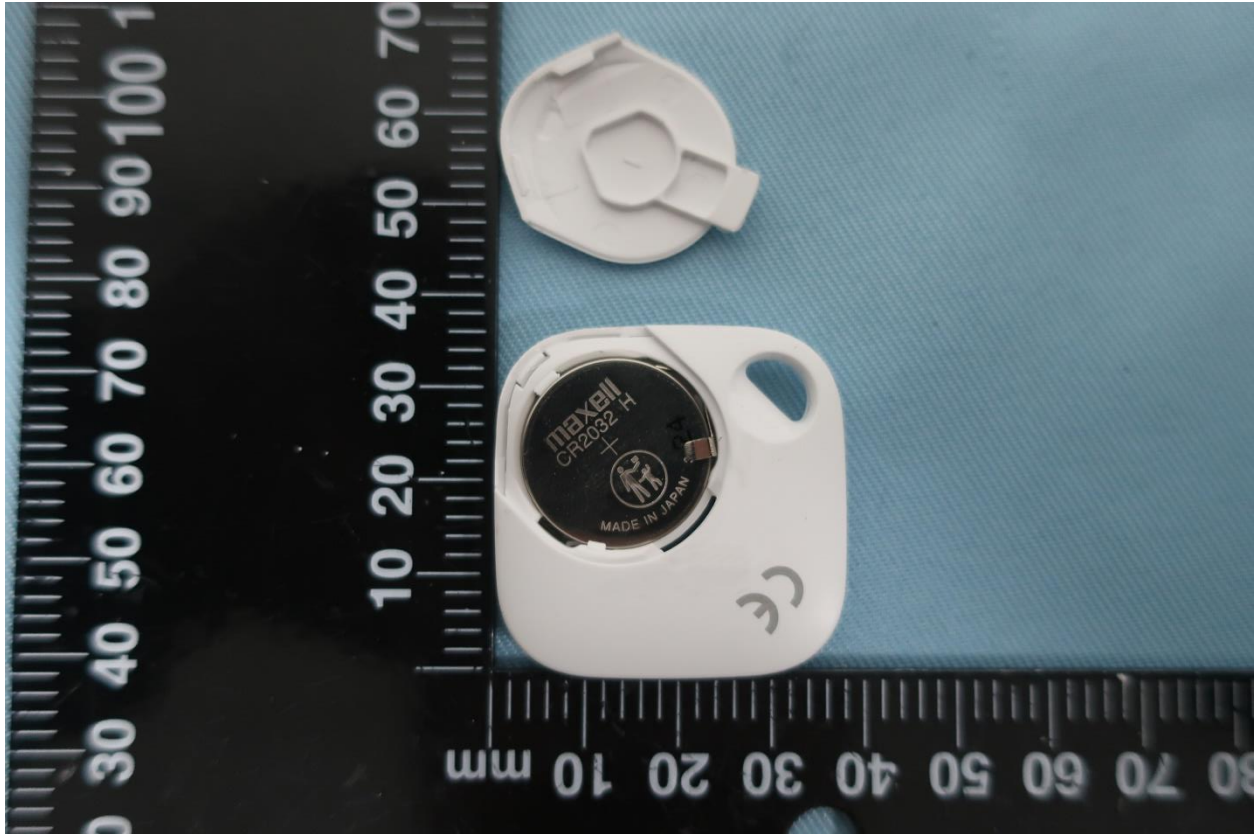

### 3. Internal Photograph of EUT

Model Name: RSH-iTag02, BTTAG10WT

Model Name: RSH-iTag02, BTTAG10WT

Model Name: RSH-iTag02, BTTAG10WT

Model Name: RSH-iTag02, BTTAG10WT

Model Name: RSH-iTag02, BTTAG10WT

Model Name: RSH-iTag02, BTTAG10WT

Model Name: RSH-iTag02, BTTAG10WT

Model Name: RSH-iTag02, BTTAG10WT

Model Name: RSH-iTag02, BTTAG10WT