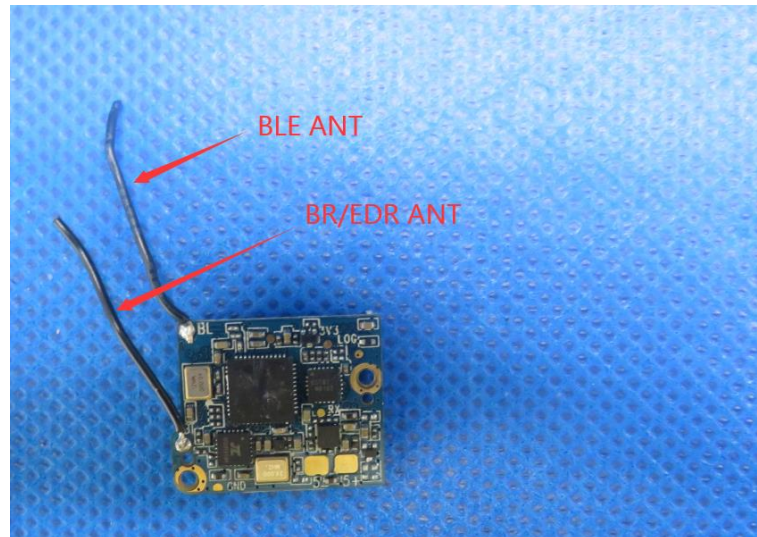

Product Name: SmartWatch

Model No.: T68 PLUS

EUT Constructional Details

Internal Photo

-----End-----