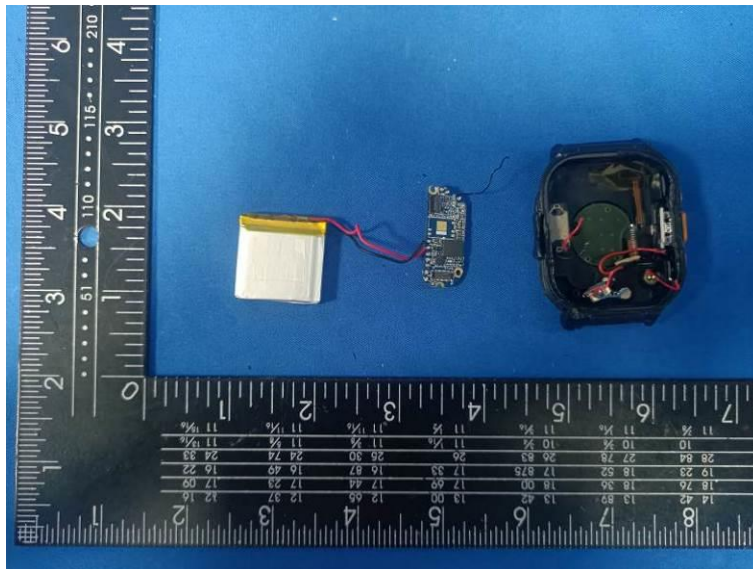

Internal Photos of the EUT

BT Internal Antenna