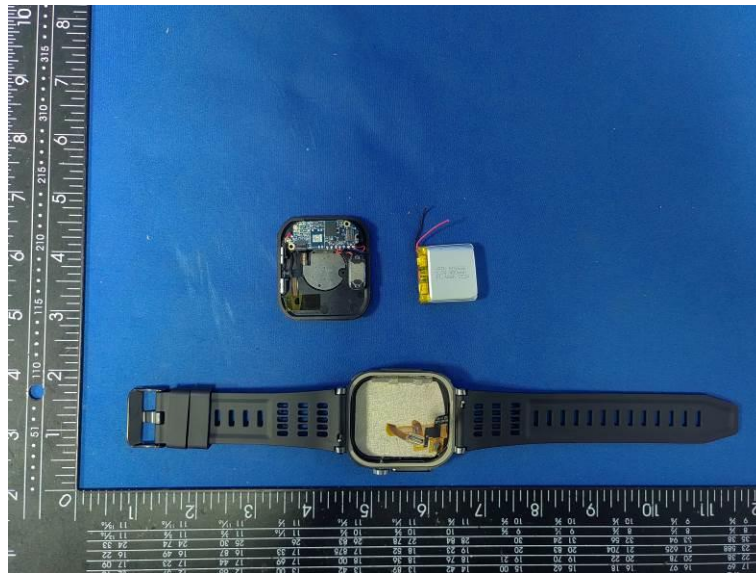

Internal Photos of the EUT

BT Internal antenna