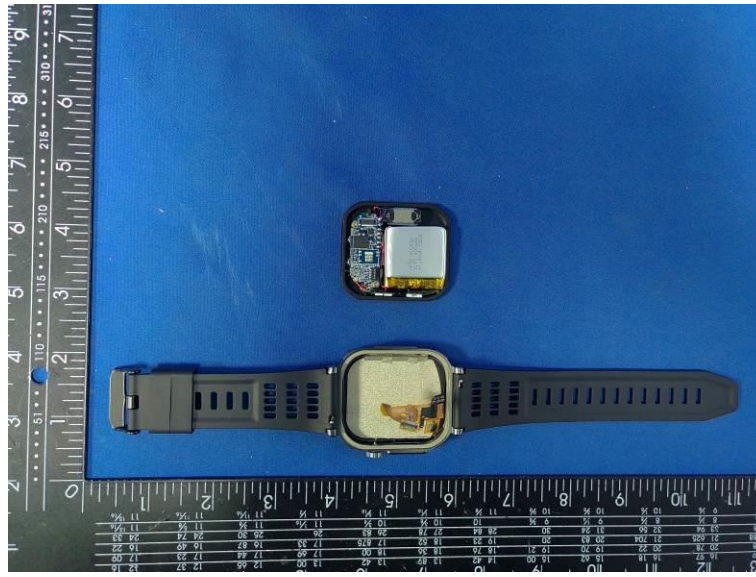

Internal Photos of the EUT

BT Internal antenna