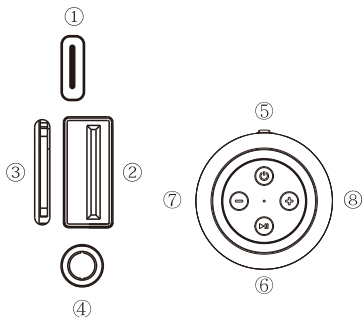

4. With AUX line in, can directly connect the outside devices, for example, tablet PC/TV/cell phones.
5. Support Micro SD card and USB card, play MP3 format audio.
6. With FM function, can search radio station broadcast automatically.
7. Built-in Mic for handsfree call.
8. Support True Wireless Stereo Dual Pairing

key & slot function:

1. DC 5V slot: Use the standard Type C charging cable for power charging.