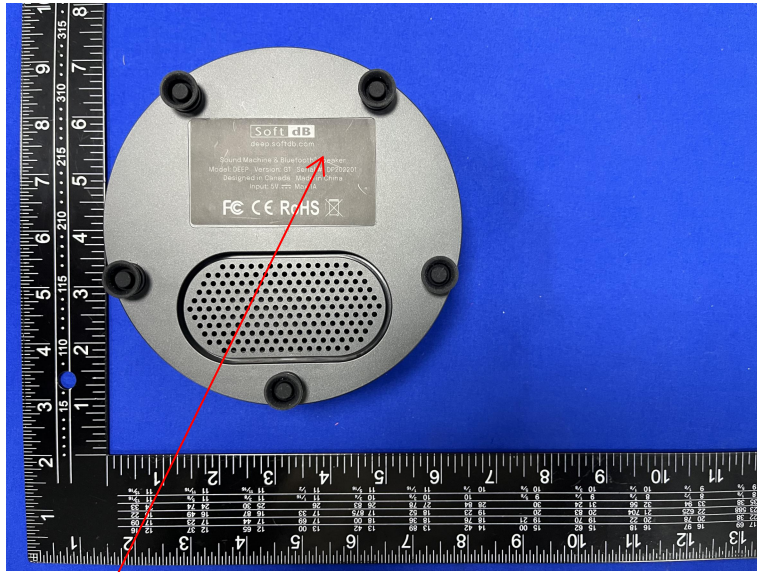

Label and Label Location

FCC ID: 2A9GB-DEEP